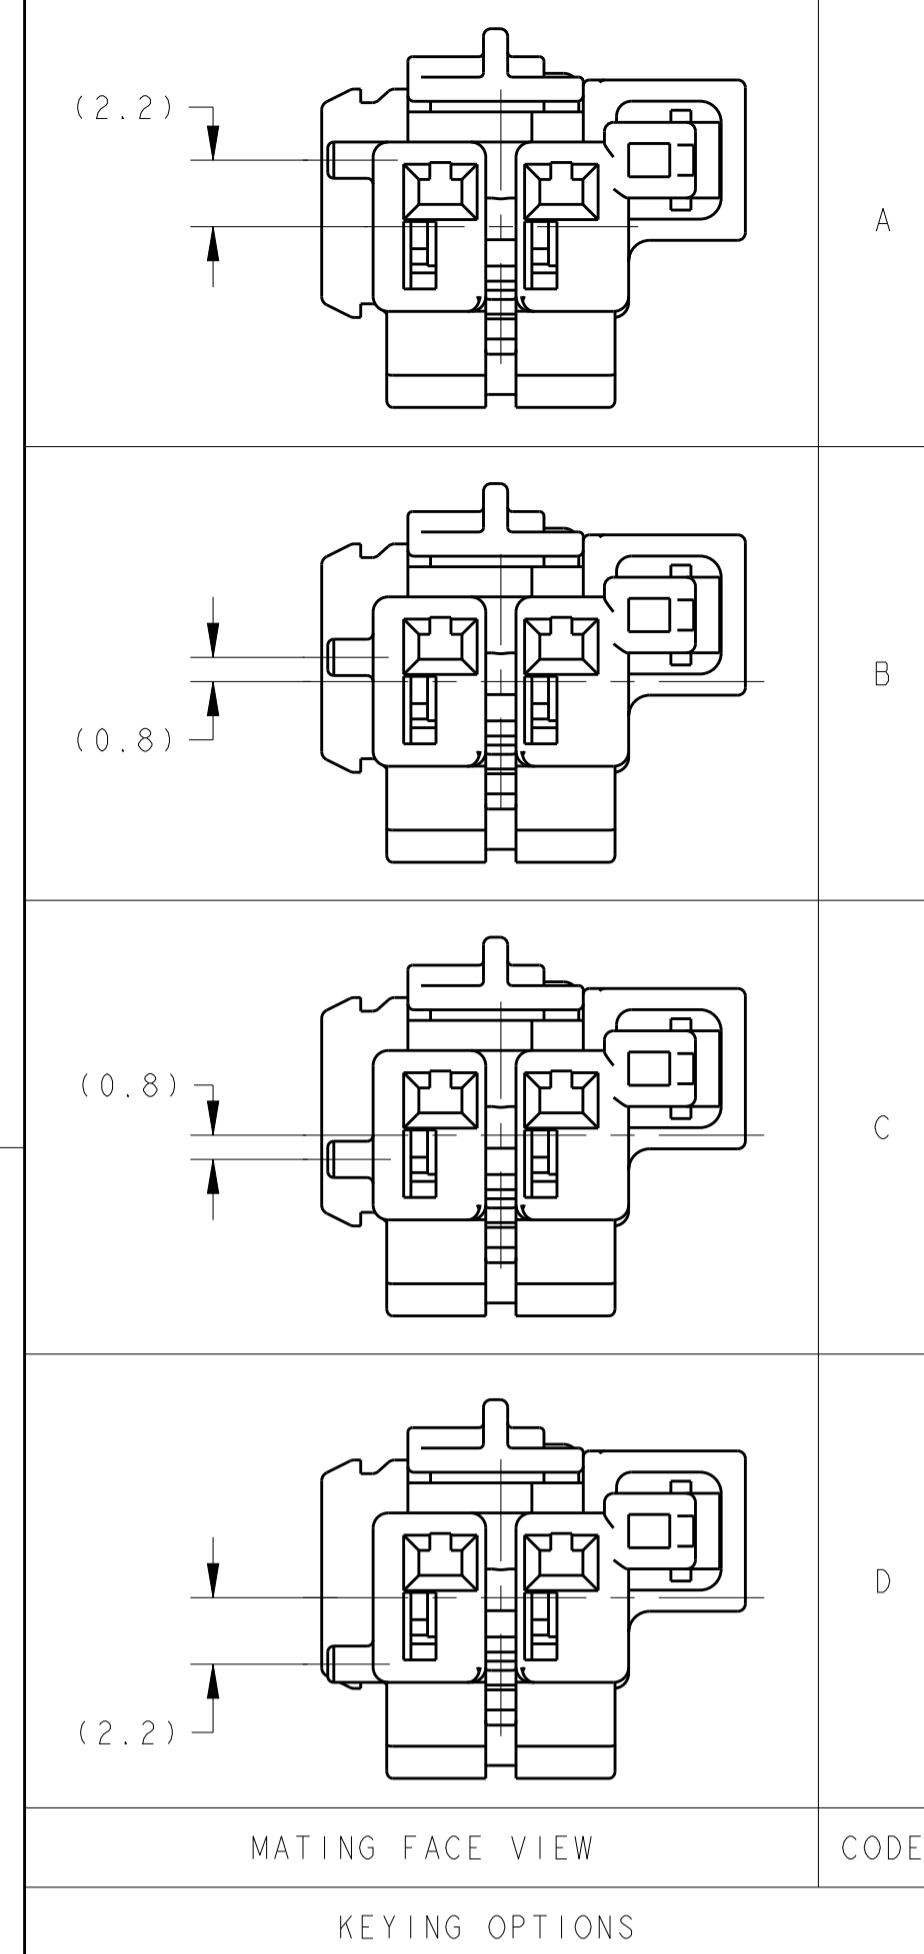

LOC	DIST	REVISIONS					
		P	LTN	DESCRIPTION	DATE	DWN	APVD
1	N	I		PROPOSED	29DEC2014	JRS	PDR
		A		UPDATED PRELIMINARY TO RELEASED STATUS	02DEC2015	PR	PR

A
B
C
D
CODE