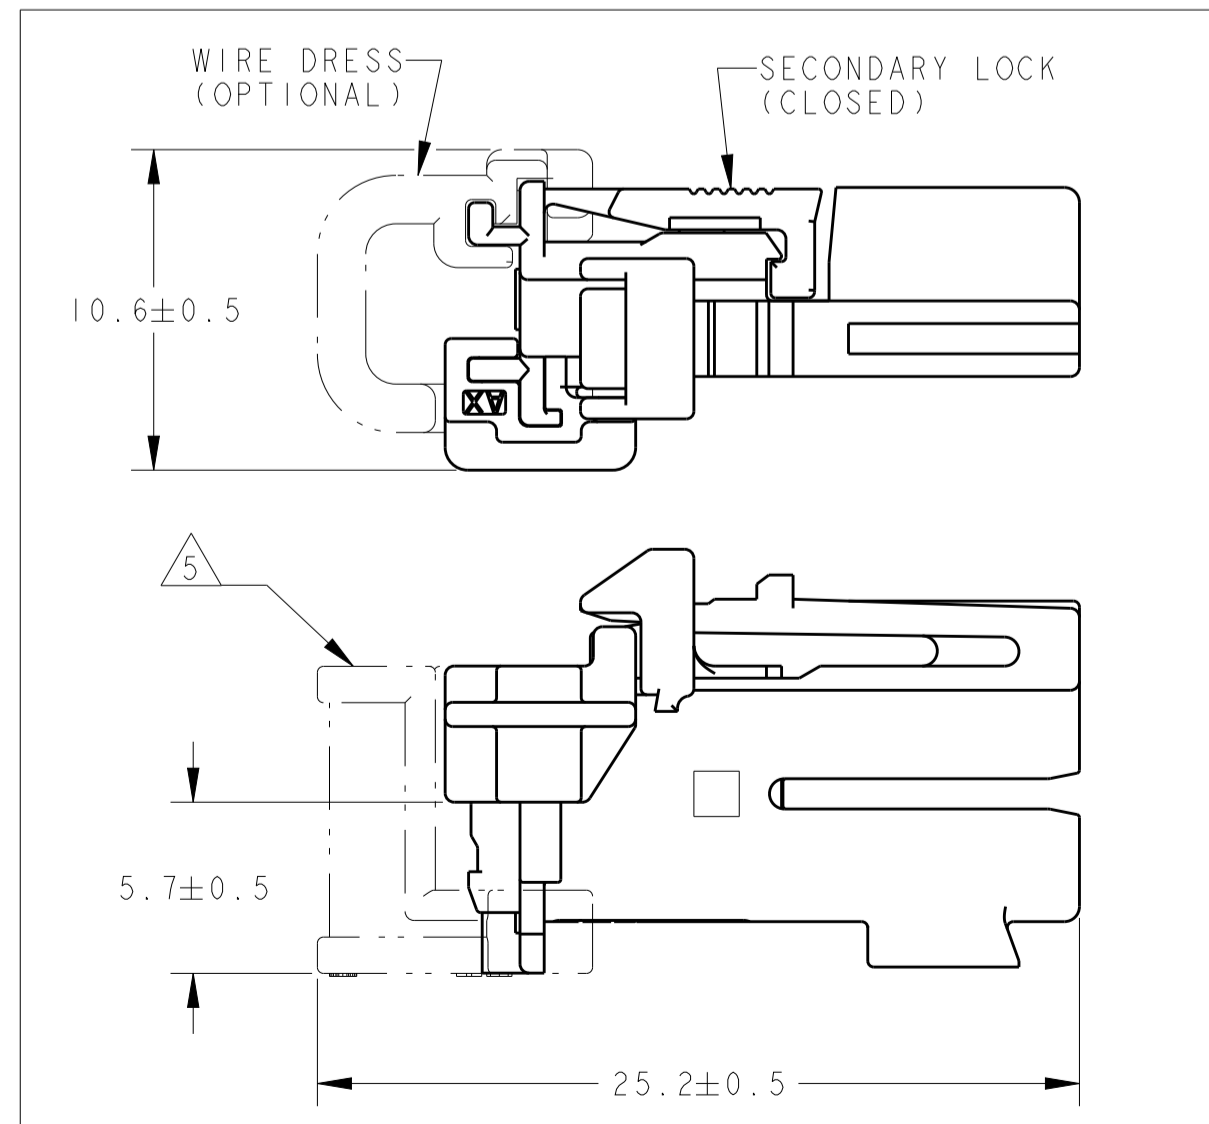

PLUG HOUSING,  
MAT'L: PA66, 10% GLASS FILLED  
COLOR: SEE TABLE  
QTY: 1

- 2289523-1 SHOWN IN GENERAL VIEWS.
  - PLUG ASSEMBLY WILL ACCEPT THE FOLLOWING  
TERMINAL PART NUMBERS: 1670144-1 (TIN PLATED) 0.50-0.75mm<sup>2</sup>
  - ASSEMBLY IS SHIPPED WITH SECONDARY LOCK IN THE PRE-LOCK POSITION  
AS SHOWN, SECONDARY LOCK MAY CLOSE INADVERTENTLY DURING SHIPPING  
IF THIS OCCURS, RELOCATE SECONDARY LOCK TO THE OPEN POSITION PRIOR  
TO INSERTION OF TERMINALS.
- 4 CPA SHOWN IN PRE-STAGED, AS SHIPPED, POSITION.
- 5 WIRE DRESS COVER IS NOT PART OF ASSEMBLY. IT IS SOLD AS A SEPARATE  
SALEABLE ITEM AS PART NUMBER 2203698-1.

CPA AND SECONDARY LOCK IN CLOSED POSITION  
WITH OPTIONAL WIRE DRESS (P/N 2203698-1)  
SCALE 4:1

HOUSING COLOR	CPA QTY	KEYING OPTION	PART NUMBER
GRAY	NA	D	2289523-8
GREEN	NA	C	2289523-7
BLUE	NA	B	2289523-6
NATURAL (BROWN)	NA	A	2289523-5
GRAY	I	D	2289523-4
GREEN	I	C	2289523-3
BLUE	I	B	2289523-2
NATURAL (BROWN)	I	A	2289523-1

THIS DRAWING IS A CONTROLLED DOCUMENT.

DIMENSIONS: mm

TOLERANCES UNLESS OTHERWISE SPECIFIED:

0 PLC	±
1 PLC	±0.3
2 PLC	±0.15
3 PLC	±
4 PLC	±
ANGLES	±

MATERIAL: SEE CALLOUT

FINISH: -

WEIGHT: -

Customer Drawing

DWN: J. R. SHUEY 29DEC2014  
CHK: P. D. ROMAN 29DEC2014  
APVD: P. D. ROMAN 29DEC2014

NAME: PLUG ASSEMBLY  
2 POSN, 1.2mm MCON

SIZE: A1  
CAGE CODE: -  
DRAWING NO: 2289523

RESTRICTED TO: -

SCALE: 8:1 SHEET 1 OF 1 REV A