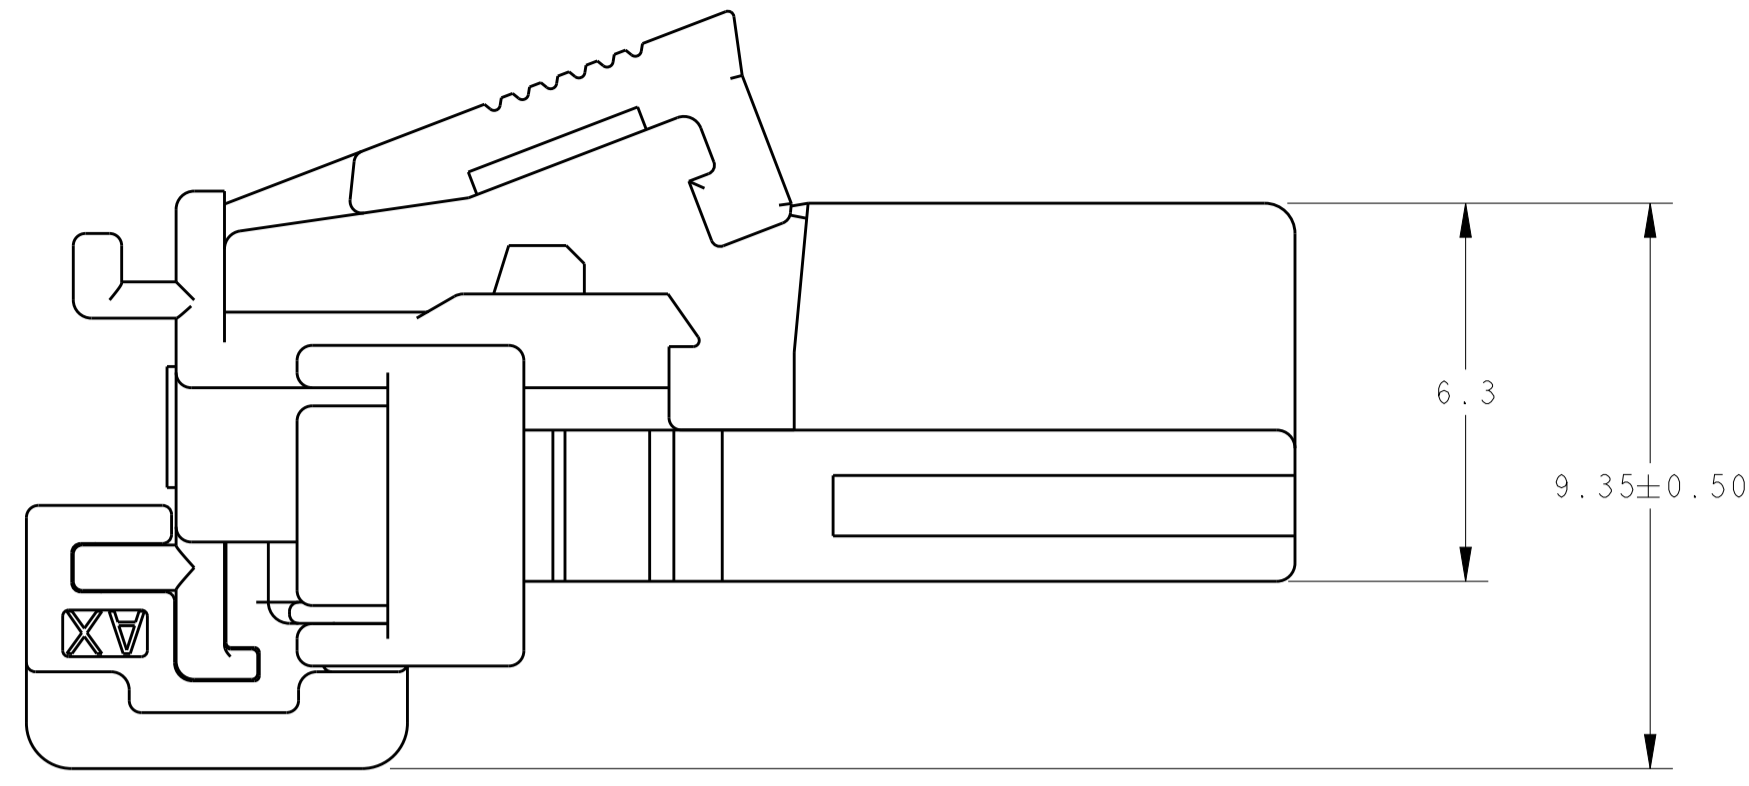

CPA (OPTIONAL),
MAT'L: PA66, 10% GLASS FILLED
COLOR: RED
QTY: SEE TABLE