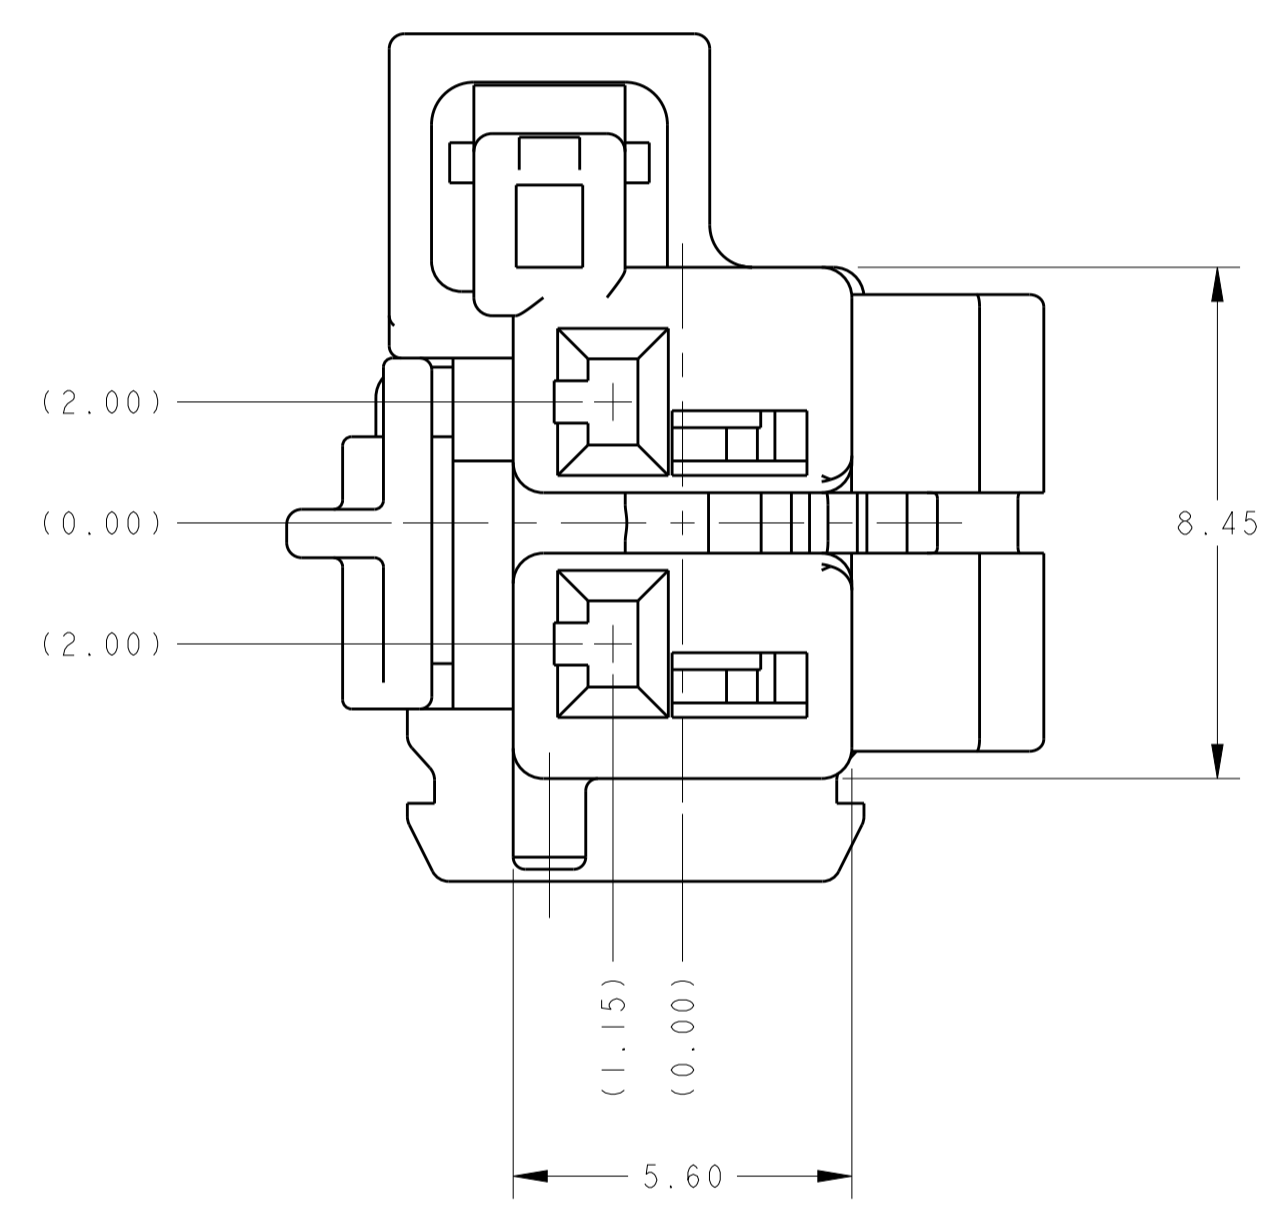

LOC	DIST	REVISIONS					
		P	LTN	DESCRIPTION	DATE	DWN	APVD
1	N	I		PROPOSED	29DEC2014	JRS	PDR
		A		UPDATED PRELIMINARY TO RELEASED STATUS	02DEC2015	PR	PR

A  
B  
C  
D  
CODE

CPA (OPTIONAL),  
MAT'L: PA66, 10% GLASS FILLED  
COLOR: RED  
QTY: SEE TABLE

PLUG HOUSING,  
MAT'L: PA66, 10% GLASS FILLED  
COLOR: SEE TABLE  
QTY: 1

- 2289523-1 SHOWN IN GENERAL VIEWS.
  - PLUG ASSEMBLY WILL ACCEPT THE FOLLOWING  
TERMINAL PART NUMBERS: 1670144-1 (TIN PLATED) 0.50-0.75mm<sup>2</sup>
  - ASSEMBLY IS SHIPPED WITH SECONDARY LOCK IN THE PRE-LOCK POSITION  
AS SHOWN, SECONDARY LOCK MAY CLOSE INADVERTENTLY DURING SHIPPING  
IF THIS OCCURS, RELOCATE SECONDARY LOCK TO THE OPEN POSITION PRIOR  
TO INSERTION OF TERMINALS.
- 4 CPA SHOWN IN PRE-STAGED, AS SHIPPED, POSITION.
- 5 WIRE DRESS COVER IS NOT PART OF ASSEMBLY. IT IS SOLD AS A SEPARATE  
SALEABLE ITEM AS PART NUMBER 2203698-1.

CPA AND SECONDARY LOCK IN CLOSED POSITION  
WITH OPTIONAL WIRE DRESS (P/N 2203698-1)  
SCALE 4:1

HOUSING COLOR	CPA QTY	KEYING OPTION	PART NUMBER
GRAY	NA	D	2289523-8
GREEN	NA	C	2289523-7
BLUE	NA	B	2289523-6
NATURAL (BROWN)	NA	A	2289523-5
GRAY	I	D	2289523-4
GREEN	I	C	2289523-3
BLUE	I	B	2289523-2
NATURAL (BROWN)	I	A	2289523-1

DWN: J. R. SHUEY 29DEC2014  
CHK: P. D. ROMAN 29DEC2014  
APVD: P. D. ROMAN 29DEC2014

NAME: PLUG ASSEMBLY  
2 POSN, 1.2mm MCON

SIZE: A1  
CAGE CODE: -  
DRAWING NO: 2289523

RESTRICTED TO: -

SCALE: 8:1 SHEET 1 OF 1 REV A