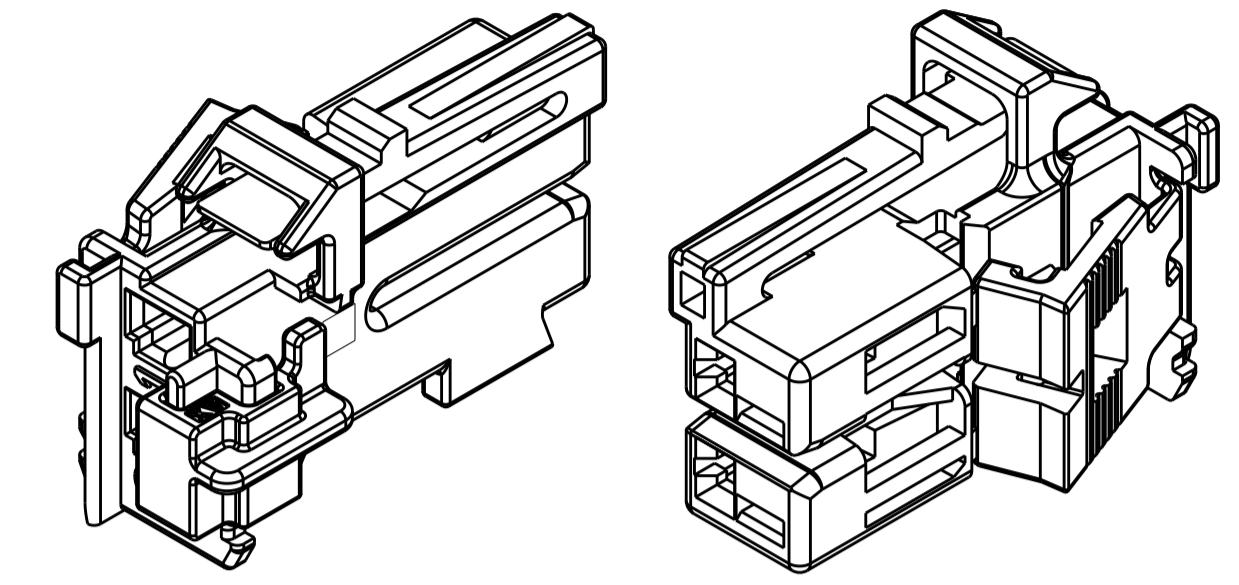

CPA (OPTIONAL),
MAT'L: PA66, 10% GLASS FILLED
COLOR: RED
QTY: SEE TABLE