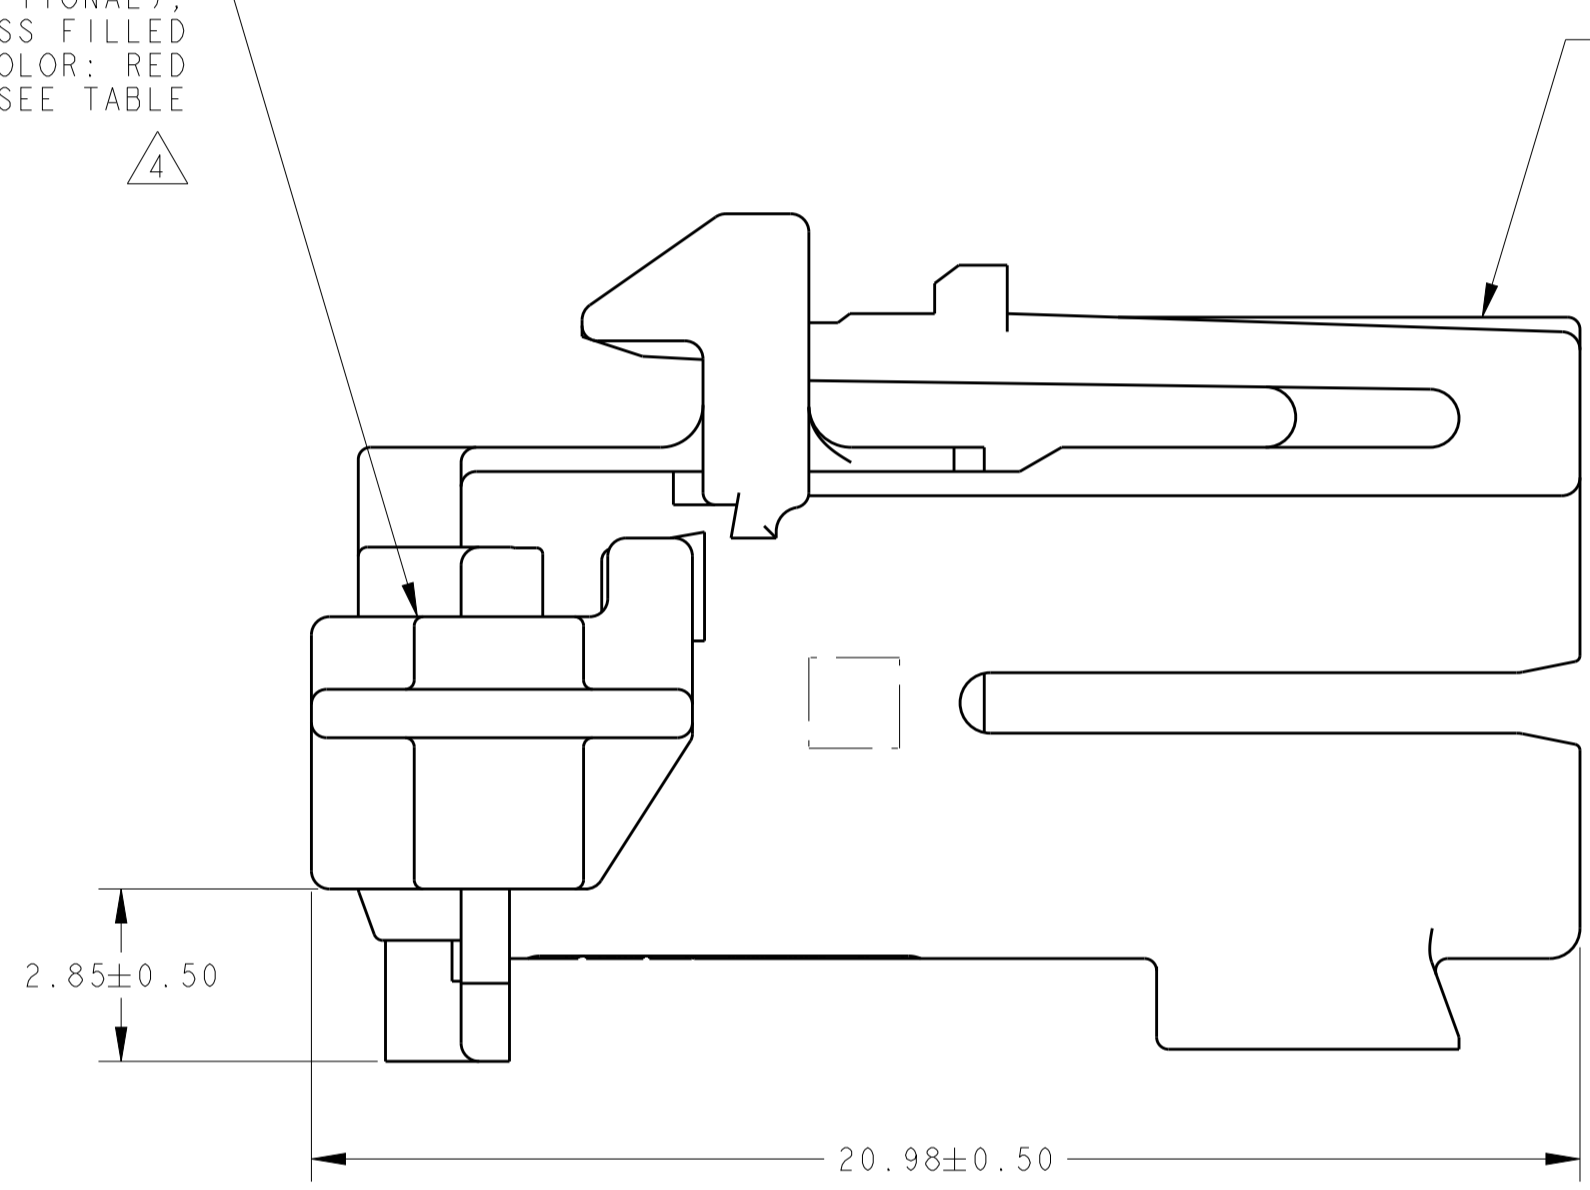

PLUG HOUSING,  
MAT'L: PA66, 10% GLASS FILLED  
COLOR: SEE TABLE  
QTY: 1

- 2289523-1 SHOWN IN GENERAL VIEWS.
  - PLUG ASSEMBLY WILL ACCEPT THE FOLLOWING  
TERMINAL PART NUMBERS: 1670144-1 (TIN PLATED) 0.50-0.75mm<sup>2</sup>
  - ASSEMBLY IS SHIPPED WITH SECONDARY LOCK IN THE PRE-LOCK POSITION  
AS SHOWN, SECONDARY LOCK MAY CLOSE INADVERTENTLY DURING SHIPPING  
IF THIS OCCURS, RELOCATE SECONDARY LOCK TO THE OPEN POSITION PRIOR  
TO INSERTION OF TERMINALS.
- 4 CPA SHOWN IN PRE-STAGED, AS SHIPPED, POSITION.
- 5 WIRE DRESS COVER IS NOT PART OF ASSEMBLY. IT IS SOLD AS A SEPARATE  
SALEABLE ITEM AS PART NUMBER 2203698-1.

CPA AND SECONDARY LOCK IN CLOSED POSITION  
WITH OPTIONAL WIRE DRESS (P/N 2203698-1)  
SCALE 4:1

HOUSING COLOR	CPA QTY	KEYING OPTION	PART NUMBER
GRAY	NA	D	2289523-8
GREEN	NA	C	2289523-7
BLUE	NA	B	2289523-6
NATURAL (BROWN)	NA	A	2289523-5
GRAY	I	D	2289523-4
GREEN	I	C	2289523-3
BLUE	I	B	2289523-2
NATURAL (BROWN)	I	A	2289523-1

THIS DRAWING IS A CONTROLLED DOCUMENT.

DIMENSIONS: mm

TOLERANCES UNLESS OTHERWISE SPECIFIED:

0 PLC	±
1 PLC	±0.3
2 PLC	±0.15
3 PLC	±
4 PLC	±
ANGLES	±

MATERIAL: SEE CALLOUT

FINISH: -

WEIGHT: -

Customer Drawing

DWN: J. R. SHUEY 29DEC2014  
CHK: P. D. ROMAN 29DEC2014  
APVD: P. D. ROMAN 29DEC2014

NAME: PLUG ASSEMBLY  
2 POSN, 1.2mm MCON

SIZE: A1  
CAGE CODE: -  
DRAWING NO: 2289523

RESTRICTED TO: -

SCALE: 8:1 SHEET 1 OF 1 REV A