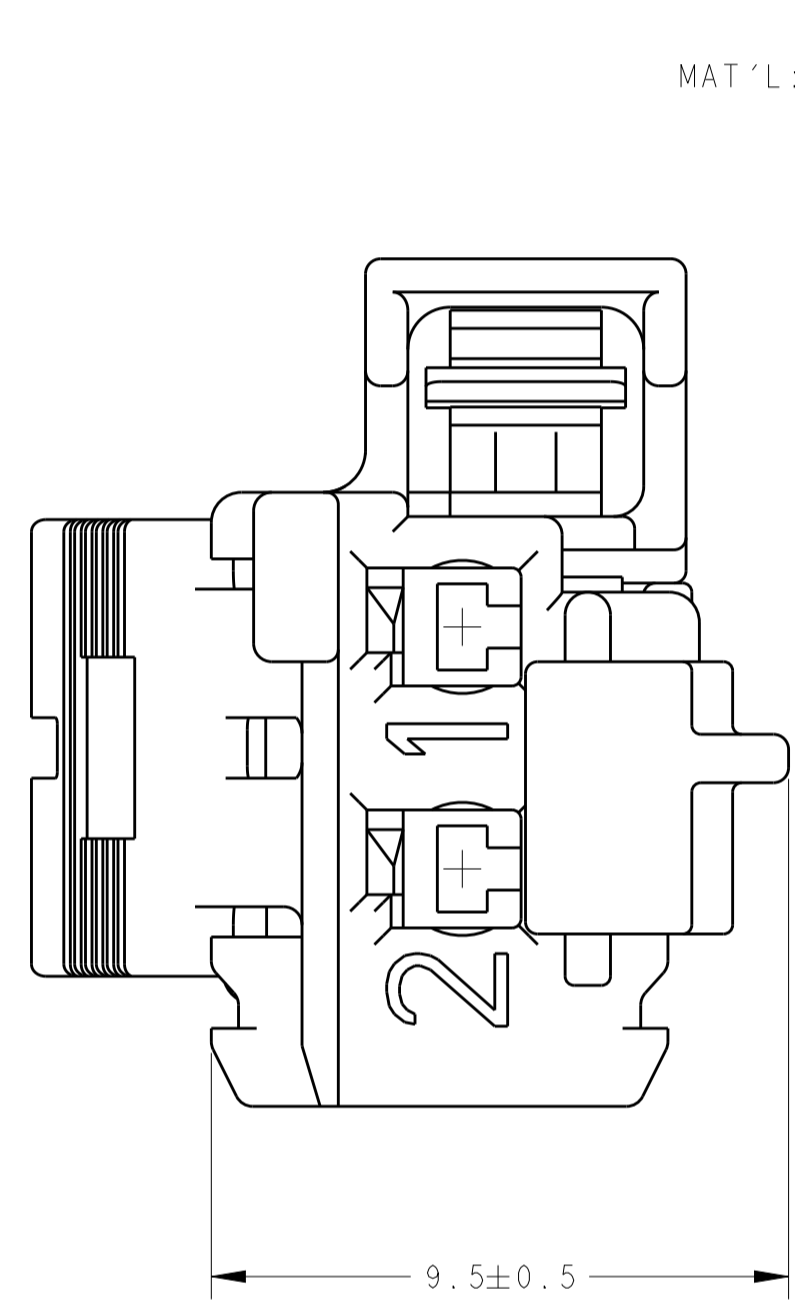

LOC	DIST	REVISIONS					
		P	LTN	DESCRIPTION	DATE	DWN	APVD
1	N	I		PROPOSED	29DEC2014	JRS	PDR
		A		UPDATED PRELIMINARY TO RELEASED STATUS	02DEC2015	PR	PR

A  
B  
C  
D  
CODE

CPA (OPTIONAL),  
MAT'L: PA66, 10% GLASS FILLED  
COLOR: RED  
QTY: SEE TABLE

PLUG HOUSING,  
MAT'L: PA66, 10% GLASS FILLED  
COLOR: SEE TABLE  
QTY: 1

- 2289523-1 SHOWN IN GENERAL VIEWS.
  - PLUG ASSEMBLY WILL ACCEPT THE FOLLOWING  
TERMINAL PART NUMBERS: 1670144-1 (TIN PLATED) 0.50-0.75mm<sup>2</sup>
  - ASSEMBLY IS SHIPPED WITH SECONDARY LOCK IN THE PRE-LOCK POSITION  
AS SHOWN, SECONDARY LOCK MAY CLOSE INADVERTENTLY DURING SHIPPING  
IF THIS OCCURS, RELOCATE SECONDARY LOCK TO THE OPEN POSITION PRIOR  
TO INSERTION OF TERMINALS.
- 4 CPA SHOWN IN PRE-STAGED, AS SHIPPED, POSITION.
- 5 WIRE DRESS COVER IS NOT PART OF ASSEMBLY. IT IS SOLD AS A SEPARATE  
SALEABLE ITEM AS PART NUMBER 2203698-1.

CPA AND SECONDARY LOCK IN CLOSED POSITION  
WITH OPTIONAL WIRE DRESS (P/N 2203698-1)  
SCALE 4:1

HOUSING COLOR	CPA QTY	KEYING OPTION	PART NUMBER
GRAY	NA	D	2289523-8
GREEN	NA	C	2289523-7
BLUE	NA	B	2289523-6
NATURAL (BROWN)	NA	A	2289523-5
GRAY	I	D	2289523-4
GREEN	I	C	2289523-3
BLUE	I	B	2289523-2
NATURAL (BROWN)	I	A	2289523-1

THIS DRAWING IS A CONTROLLED DOCUMENT.

DIMENSIONS: mm

TOLERANCES UNLESS OTHERWISE SPECIFIED:

0 PLC	±
1 PLC	±0.3
2 PLC	±0.15
3 PLC	±
4 PLC	±
ANGLES	±

MATERIAL: SEE CALLOUT

FINISH: -

WEIGHT: -

Customer Drawing