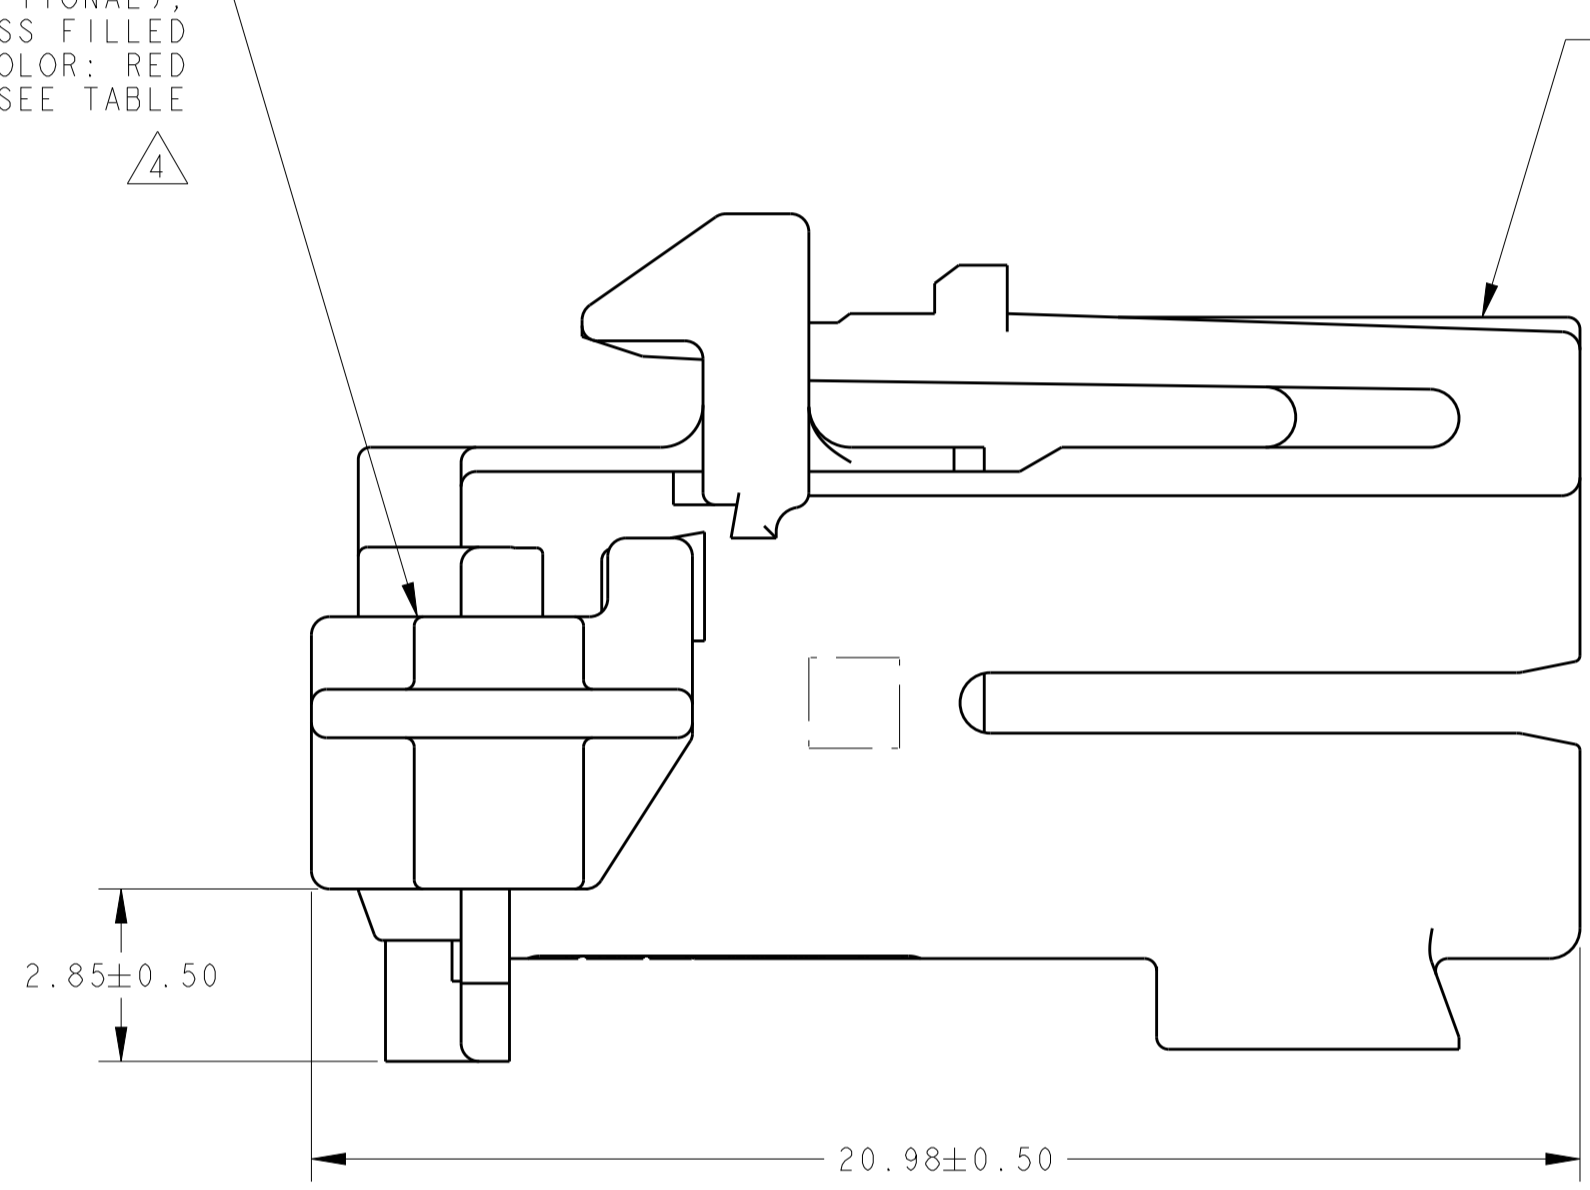

PLUG HOUSING,
MAT'L: PA66, 10% GLASS FILLED
COLOR: SEE TABLE
QTY: 1

- 2289523-1 SHOWN IN GENERAL VIEWS.
 - PLUG ASSEMBLY WILL ACCEPT THE FOLLOWING
TERMINAL PART NUMBERS: 1670144-1 (TIN PLATED) 0.50-0.75mm²
 - ASSEMBLY IS SHIPPED WITH SECONDARY LOCK IN THE PRE-LOCK POSITION
AS SHOWN, SECONDARY LOCK MAY CLOSE INADVERTENTLY DURING SHIPPING
IF THIS OCCURS, RELOCATE SECONDARY LOCK TO THE OPEN POSITION PRIOR
TO INSERTION OF TERMINALS.
- 4 CPA SHOWN IN PRE-STAGED, AS SHIPPED, POSITION.
- 5 WIRE DRESS COVER IS NOT PART OF ASSEMBLY. IT IS SOLD AS A SEPARATE
SALEABLE ITEM AS PART NUMBER 2203698-1.

CPA AND SECONDARY LOCK IN CLOSED POSITION
WITH OPTIONAL WIRE DRESS (P/N 2203698-1)
SCALE 4:1

HOUSING COLOR	CPA QTY	KEYING OPTION	PART NUMBER
GRAY	NA	D	2289523-8
GREEN	NA	C	2289523-7
BLUE	NA	B	2289523-6
NATURAL (BROWN)	NA	A	2289523-5
GRAY	I	D	2289523-4
GREEN	I	C	2289523-3
BLUE	I	B	2289523-2
NATURAL (BROWN)	I	A	2289523-1

THIS DRAWING IS A CONTROLLED DOCUMENT.

DIMENSIONS: mm

TOLERANCES UNLESS OTHERWISE SPECIFIED:

0 PLC	±
1 PLC	±0.3
2 PLC	±0.15
3 PLC	±
4 PLC	±
ANGLES	±

MATERIAL: SEE CALLOUT

FINISH: -

WEIGHT: -

Customer Drawing

DWN: J. R. SHUEY 29DEC2014
CHK: P. D. ROMAN 29DEC2014
APVD: P. D. ROMAN 29DEC2014

NAME: PLUG ASSEMBLY
2 POSN, 1.2mm MCON

SIZE: A1
CAGE CODE: -
DRAWING NO: 2289523

RESTRICTED TO: -

SCALE: 8:1 SHEET 1 OF 1 REV A