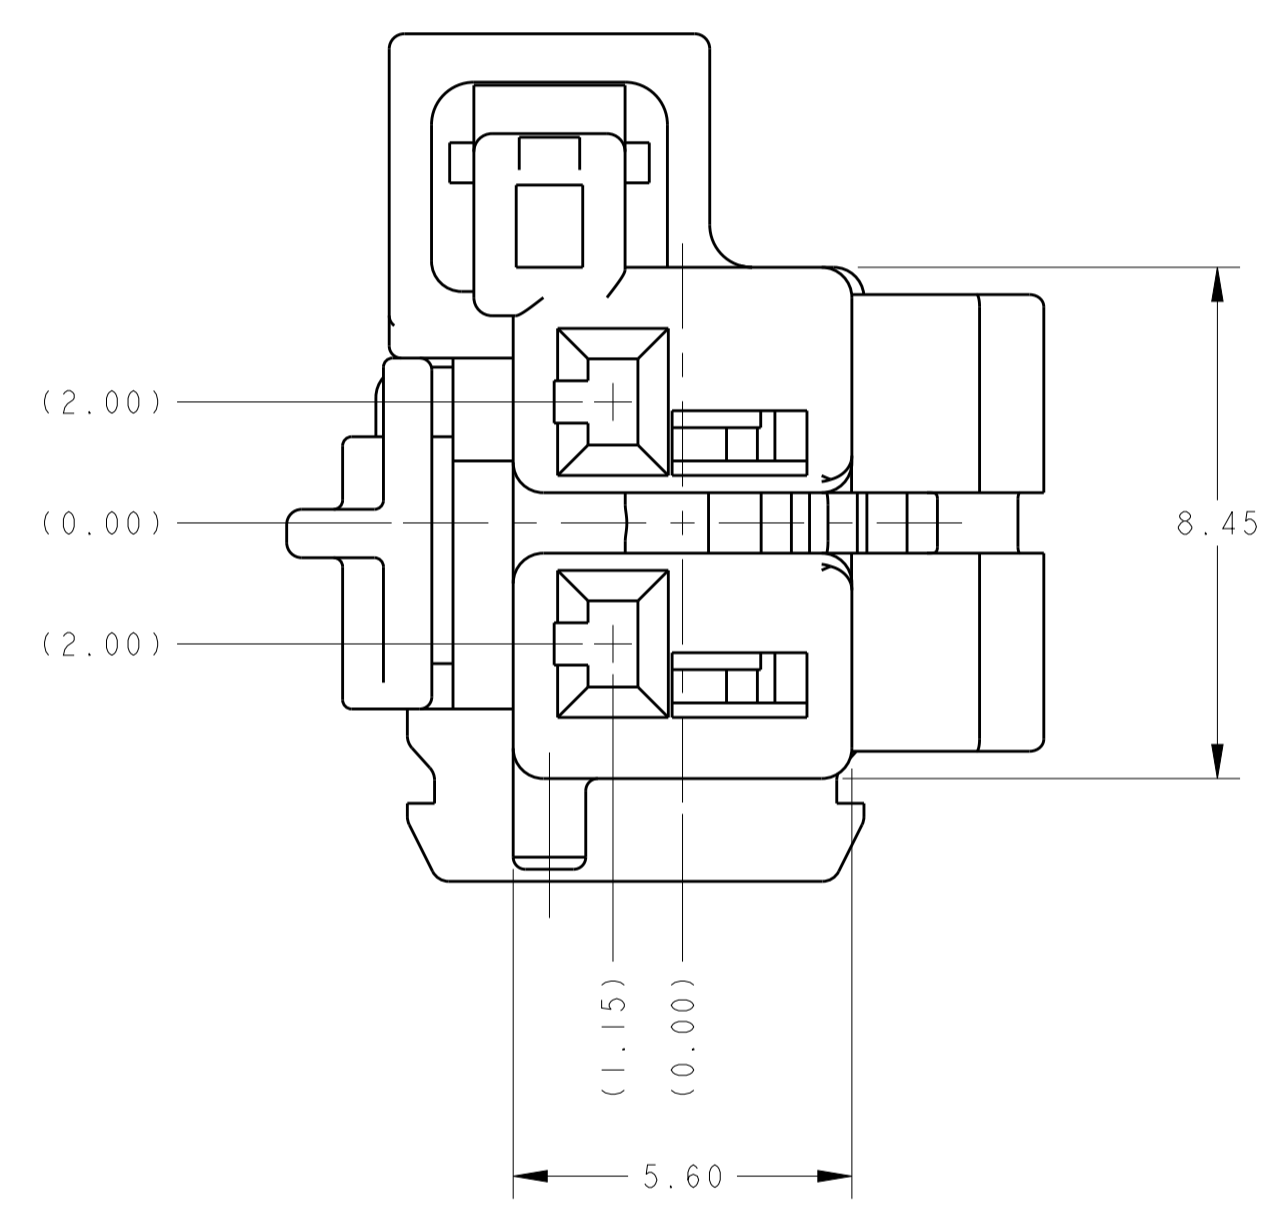

LOC	DIST	REVISIONS					
		P	LTN	DESCRIPTION	DATE	DWN	APVD
1	N	I		PROPOSED	29DEC2014	JRS	PDR
		A		UPDATED PRELIMINARY TO RELEASED STATUS	02DEC2015	PR	PR

A
B
C
D
CODE

CPA (OPTIONAL),
MAT'L: PA66, 10% GLASS FILLED
COLOR: RED
QTY: SEE TABLE

PLUG HOUSING,
MAT'L: PA66, 10% GLASS FILLED
COLOR: SEE TABLE
QTY: 1

- 2289523-1 SHOWN IN GENERAL VIEWS.
 - PLUG ASSEMBLY WILL ACCEPT THE FOLLOWING
TERMINAL PART NUMBERS: 1670144-1 (TIN PLATED) 0.50-0.75mm²
 - ASSEMBLY IS SHIPPED WITH SECONDARY LOCK IN THE PRE-LOCK POSITION
AS SHOWN, SECONDARY LOCK MAY CLOSE INADVERTENTLY DURING SHIPPING
IF THIS OCCURS, RELOCATE SECONDARY LOCK TO THE OPEN POSITION PRIOR
TO INSERTION OF TERMINALS.
- 4 CPA SHOWN IN PRE-STAGED, AS SHIPPED, POSITION.
- 5 WIRE DRESS COVER IS NOT PART OF ASSEMBLY. IT IS SOLD AS A SEPARATE
SALEABLE ITEM AS PART NUMBER 2203698-1.

CPA AND SECONDARY LOCK IN CLOSED POSITION
WITH OPTIONAL WIRE DRESS (P/N 2203698-1)
SCALE 4:1

HOUSING COLOR	CPA QTY	KEYING OPTION	PART NUMBER
GRAY	NA	D	2289523-8
GREEN	NA	C	2289523-7
BLUE	NA	B	2289523-6
NATURAL (BROWN)	NA	A	2289523-5
GRAY	I	D	2289523-4
GREEN	I	C	2289523-3
BLUE	I	B	2289523-2
NATURAL (BROWN)	I	A	2289523-1

DWN: J. R. SHUEY 29DEC2014
CHK: P. D. ROMAN 29DEC2014
APVD: P. D. ROMAN 29DEC2014

NAME: PLUG ASSEMBLY
2 POSN, 1.2mm MCON

SIZE: A1
CAGE CODE: -
DRAWING NO: 2289523

RESTRICTED TO: -

SCALE: 8:1 SHEET 1 OF 1 REV A