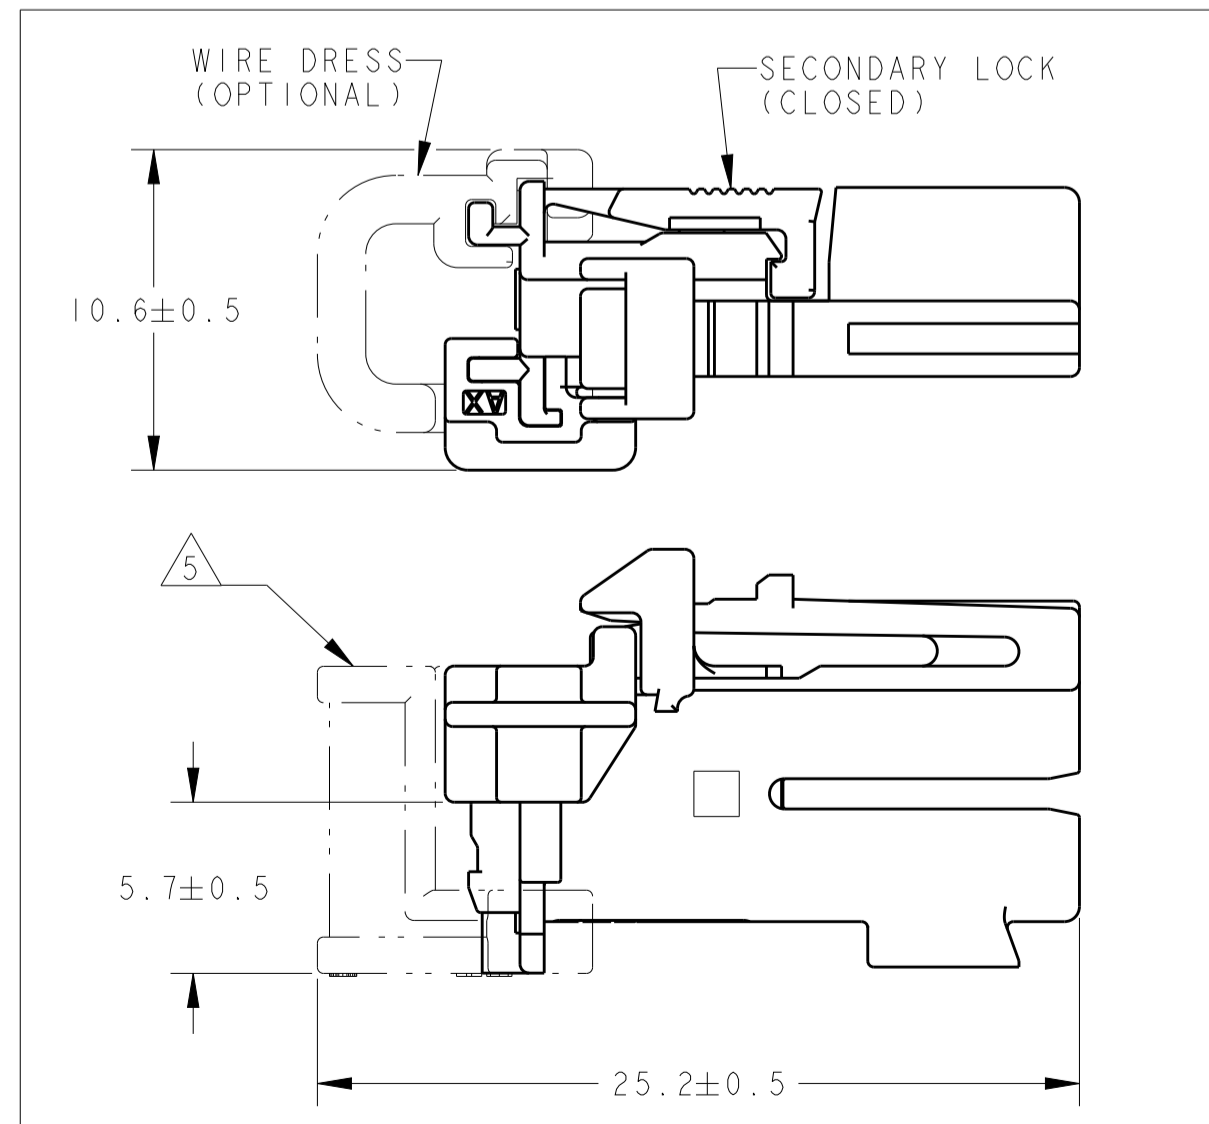

PLUG HOUSING,
MAT'L: PA66, 10% GLASS FILLED
COLOR: SEE TABLE
QTY: 1

- 2289523-1 SHOWN IN GENERAL VIEWS.
 - PLUG ASSEMBLY WILL ACCEPT THE FOLLOWING
TERMINAL PART NUMBERS: 1670144-1 (TIN PLATED) 0.50-0.75mm²
 - ASSEMBLY IS SHIPPED WITH SECONDARY LOCK IN THE PRE-LOCK POSITION
AS SHOWN, SECONDARY LOCK MAY CLOSE INADVERTENTLY DURING SHIPPING
IF THIS OCCURS, RELOCATE SECONDARY LOCK TO THE OPEN POSITION PRIOR
TO INSERTION OF TERMINALS.
- 4 CPA SHOWN IN PRE-STAGED, AS SHIPPED, POSITION.
- 5 WIRE DRESS COVER IS NOT PART OF ASSEMBLY. IT IS SOLD AS A SEPARATE
SALEABLE ITEM AS PART NUMBER 2203698-1.

CPA AND SECONDARY LOCK IN CLOSED POSITION
WITH OPTIONAL WIRE DRESS (P/N 2203698-1)
SCALE 4:1

HOUSING COLOR	CPA QTY	KEYING OPTION	PART NUMBER
GRAY	NA	D	2289523-8
GREEN	NA	C	2289523-7
BLUE	NA	B	2289523-6
NATURAL (BROWN)	NA	A	2289523-5
GRAY	I	D	2289523-4
GREEN	I	C	2289523-3
BLUE	I	B	2289523-2
NATURAL (BROWN)	I	A	2289523-1

THIS DRAWING IS A CONTROLLED DOCUMENT.

DIMENSIONS: mm

TOLERANCES UNLESS OTHERWISE SPECIFIED:

0 PLC	±
1 PLC	±0.3
2 PLC	±0.15
3 PLC	±
4 PLC	±
ANGLES	±

MATERIAL: SEE CALLOUT

FINISH: -

WEIGHT: -

Customer Drawing

DWN: J. R. SHUEY 29DEC2014
CHK: P. D. ROMAN 29DEC2014
APVD: P. D. ROMAN 29DEC2014

NAME: PLUG ASSEMBLY
2 POSN, 1.2mm MCON

SIZE: A1
CAGE CODE: -
DRAWING NO: 2289523

RESTRICTED TO: -

SCALE: 8:1 SHEET 1 OF 1 REV A