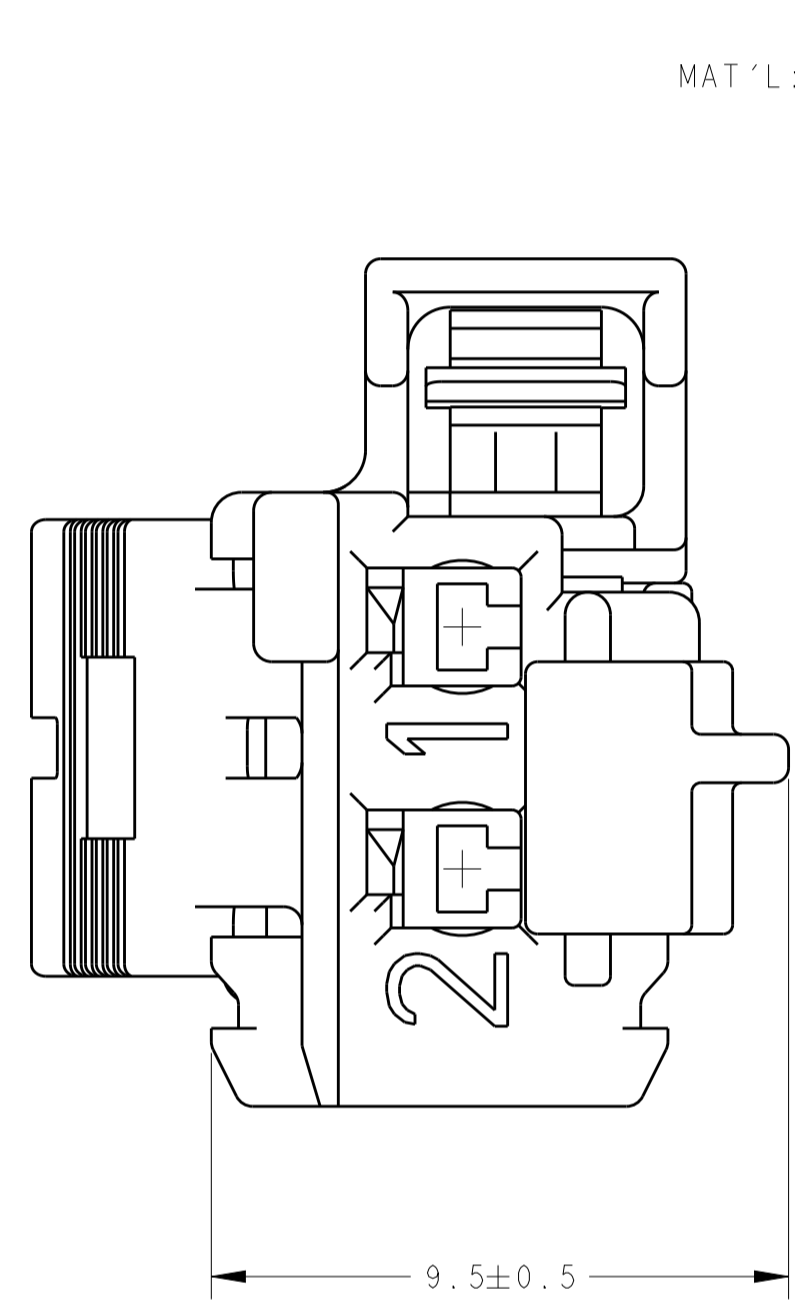

LOC	DIST	REVISIONS					
		P	LTN	DESCRIPTION	DATE	DWN	APVD
1	N	I		PROPOSED	29DEC2014	JRS	PDR
		A		UPDATED PRELIMINARY TO RELEASED STATUS	02DEC2015	PR	PR

A
B
C
D
CODE

CPA (OPTIONAL),
MAT'L: PA66, 10% GLASS FILLED
COLOR: RED
QTY: SEE TABLE

PLUG HOUSING,
MAT'L: PA66, 10% GLASS FILLED
COLOR: SEE TABLE
QTY: 1

- 2289523-1 SHOWN IN GENERAL VIEWS.
 - PLUG ASSEMBLY WILL ACCEPT THE FOLLOWING
TERMINAL PART NUMBERS: 1670144-1 (TIN PLATED) 0.50-0.75mm²
 - ASSEMBLY IS SHIPPED WITH SECONDARY LOCK IN THE PRE-LOCK POSITION
AS SHOWN, SECONDARY LOCK MAY CLOSE INADVERTENTLY DURING SHIPPING
IF THIS OCCURS, RELOCATE SECONDARY LOCK TO THE OPEN POSITION PRIOR
TO INSERTION OF TERMINALS.
- 4 CPA SHOWN IN PRE-STAGED, AS SHIPPED, POSITION.
- 5 WIRE DRESS COVER IS NOT PART OF ASSEMBLY. IT IS SOLD AS A SEPARATE
SALEABLE ITEM AS PART NUMBER 2203698-1.

CPA AND SECONDARY LOCK IN CLOSED POSITION
WITH OPTIONAL WIRE DRESS (P/N 2203698-1)
SCALE 4:1

HOUSING COLOR	CPA QTY	KEYING OPTION	PART NUMBER
GRAY	NA	D	2289523-8
GREEN	NA	C	2289523-7
BLUE	NA	B	2289523-6
NATURAL (BROWN)	NA	A	2289523-5
GRAY	I	D	2289523-4
GREEN	I	C	2289523-3
BLUE	I	B	2289523-2
NATURAL (BROWN)	I	A	2289523-1

THIS DRAWING IS A CONTROLLED DOCUMENT.

DIMENSIONS: mm

TOLERANCES UNLESS OTHERWISE SPECIFIED:

0 PLC	±
1 PLC	±0.3
2 PLC	±0.15
3 PLC	±
4 PLC	±
ANGLES	±

MATERIAL: SEE CALLOUT

FINISH: -

WEIGHT: -

Customer Drawing