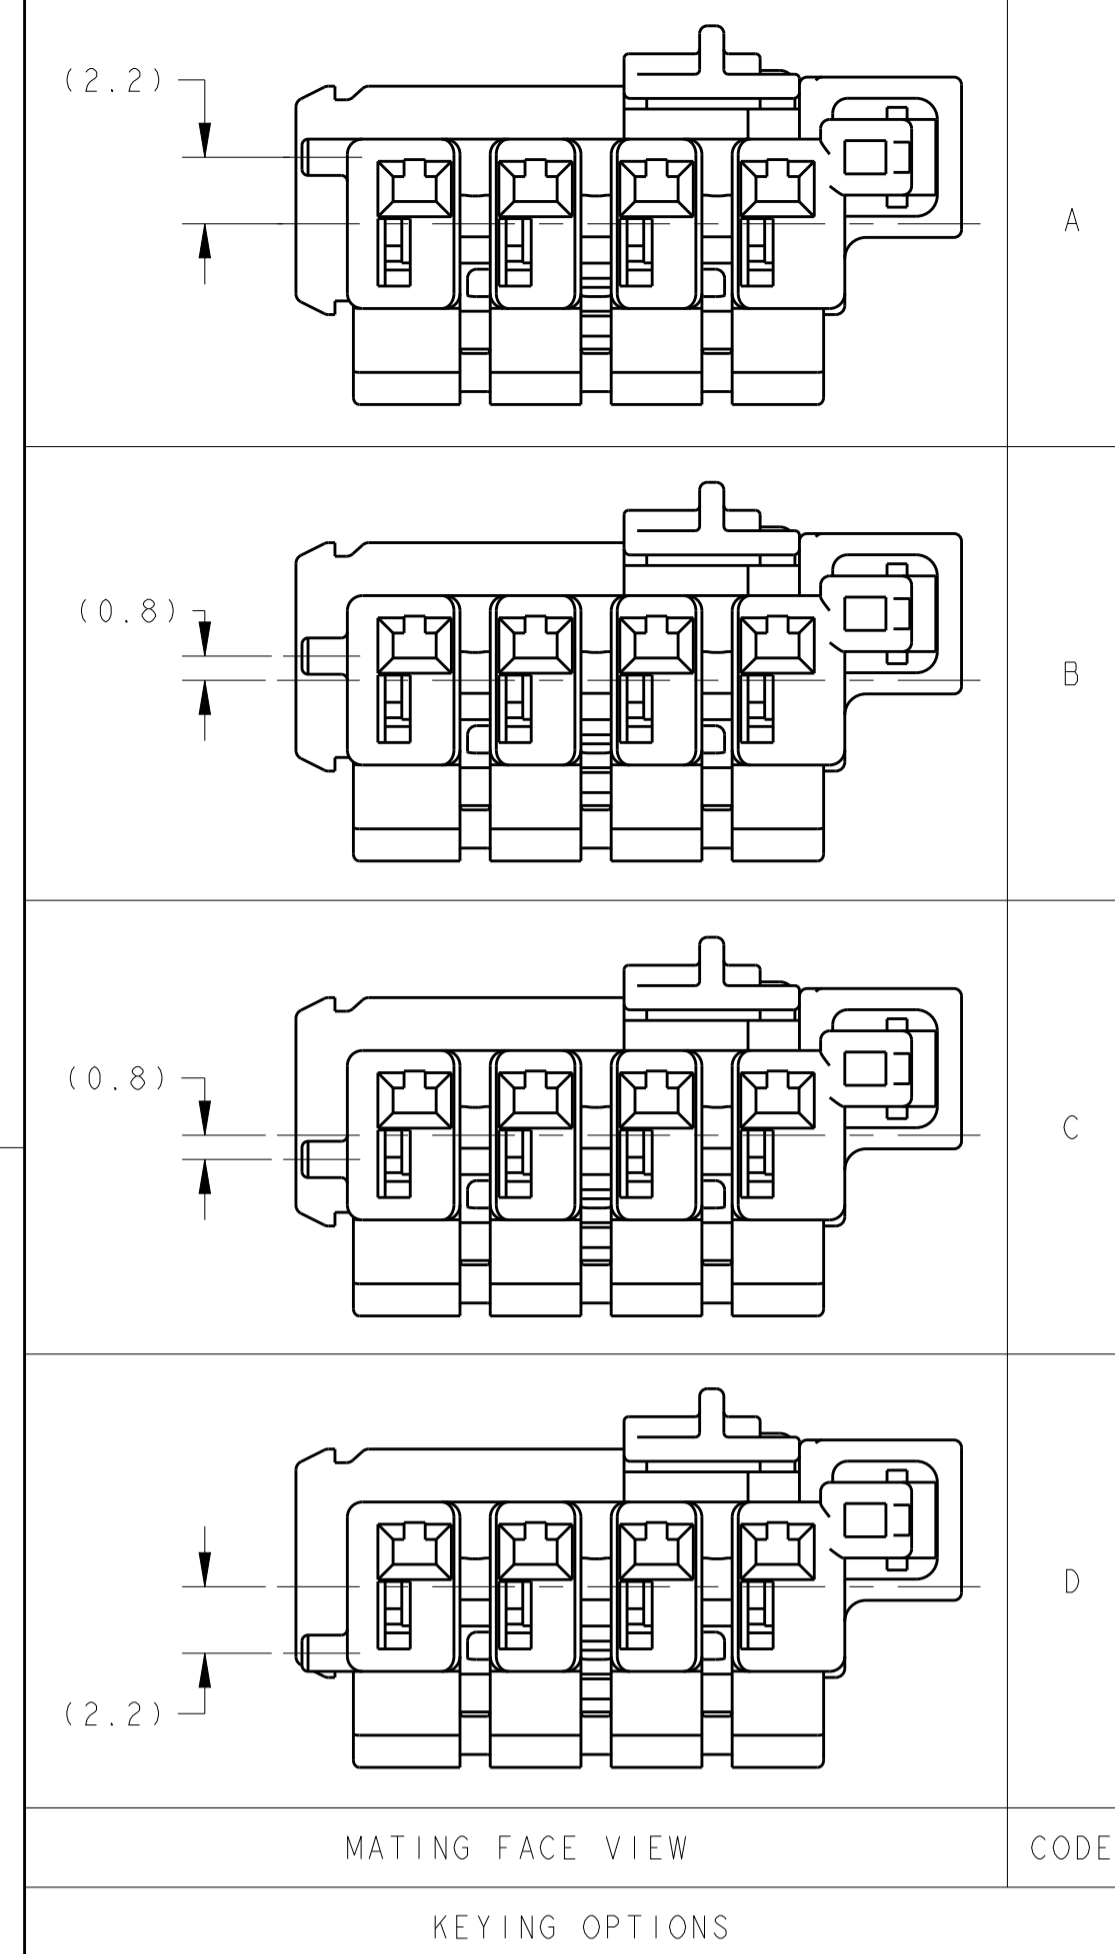

LOC		DIST		REVISIONS			
1N 00		P	LTN	DESCRIPTION	DATE	DWN	APVD
I				PROPOSED	29DEC2014	JRS	PDR
A				UPDATED PRELIMINARY TO RELEASED STATUS	02OCT2015	PR	PR

CODE
A
B
C
D

- 2289524-1 SHOWN IN GENERAL VIEWS.
 - PLUG ASSEMBLY WILL ACCEPT THE FOLLOWING TERMINAL PART NUMBERS: 1670144-1 (TIN PLATED) 0.50-0.75mm²
 - ASSEMBLY IS SHIPPED WITH SECONDARY LOCK IN THE PRE-LOCK POSITION AS SHOWN. SECONDARY LOCK MAY CLOSE INADVERTENTLY DURING SHIPPING IF THIS OCCURS, RELOCATE SECONDARY LOCK TO THE OPEN POSITION PRIOR TO INSERTION OF TERMINALS.
- △ CPA SHOWN IN PRE-STAGED, AS SHIPPED, POSITION.
- △ WIRE DRESS COVER IS NOT PART OF ASSEMBLY. IT IS SOLD AS A SEPARATE SALEABLE ITEM AS PART NUMBER 2203721-1.

MATERIAL: SEE CALLOUT
 FINISH: -
 WEIGHT: -

Customer Drawing

NAME: PLUG ASSEMBLY 4 POSN, 1.2 MCON
 PRODUCT SPEC: -
 APPLICATION SPEC: -

SIZE: A1
 CAGE CODE: -
 DRAWING NO: 2289524
 RESTRICTED TO: -

SCALE: 8:1
 SHEET: 1 OF 1
 REV: A