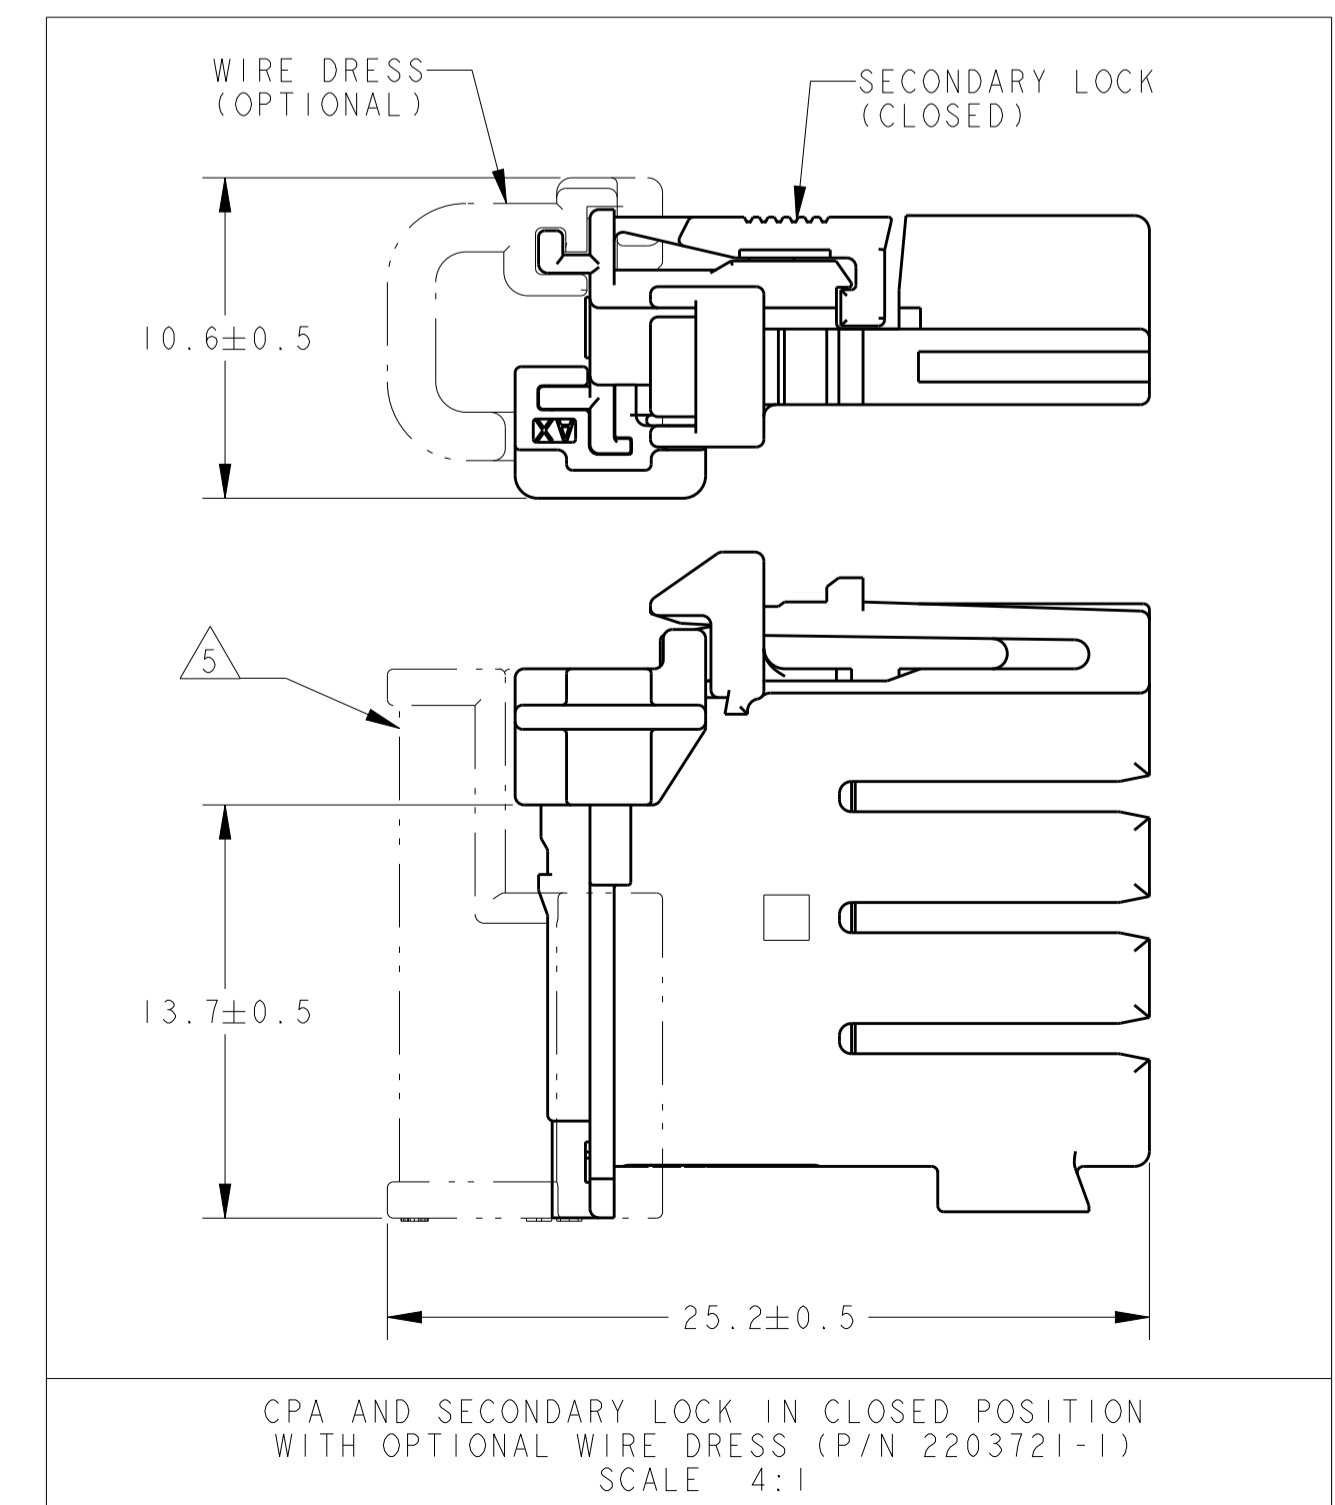

LOC		DIST		REVISIONS			
1N 00		P	LTN	DESCRIPTION	DATE	DWN	APVD
I				PROPOSED	29DEC2014	JRS	PDR
A				UPDATED PRELIMINARY TO RELEASED STATUS	02OCT2015	PR	PR

CODE
A
B
C
D

- 2289524-1 SHOWN IN GENERAL VIEWS.
 - PLUG ASSEMBLY WILL ACCEPT THE FOLLOWING TERMINAL PART NUMBERS: 1670144-1 (TIN PLATED) 0.50-0.75mm²
 - ASSEMBLY IS SHIPPED WITH SECONDARY LOCK IN THE PRE-LOCK POSITION AS SHOWN. SECONDARY LOCK MAY CLOSE INADVERTENTLY DURING SHIPPING IF THIS OCCURS, RELOCATE SECONDARY LOCK TO THE OPEN POSITION PRIOR TO INSERTION OF TERMINALS.
- △ CPA SHOWN IN PRE-STAGED, AS SHIPPED, POSITION.
- △ WIRE DRESS COVER IS NOT PART OF ASSEMBLY. IT IS SOLD AS A SEPARATE SALEABLE ITEM AS PART NUMBER 2203721-1.

HOUSING COLOR	CPA QTY	KEYING OPTION	PART NUMBER
GRAY	NA	D	2289524-8
GREEN	NA	C	2289524-7
BLUE	NA	B	2289524-6
NATURAL (BROWN)	NA	A	2289524-5
GRAY	I	D	2289524-4
GREEN	I	C	2289524-3
BLUE	I	B	2289524-2
NATURAL (BROWN)	I	A	2289524-1

THIS DRAWING IS A CONTROLLED DOCUMENT.

DWN: J. R. SHUEY 29DEC2014
 CHK: P. D. ROMAN 29DEC2014
 APVD: P. D. ROMAN 29DEC2014

DIMENSIONS: mm
 TOLERANCES UNLESS OTHERWISE SPECIFIED:
 0 PLC ±
 1 PLC ±0.3
 2 PLC ±0.15
 3 PLC ±
 4 PLC ±
 ANGLES ±°

MATERIAL: SEE CALLOUT
 FINISH: -
 WEIGHT: -

Customer Drawing

NAME: PLUG ASSEMBLY 4 POSN, 1.2 MCON
 PRODUCT SPEC: -
 APPLICATION SPEC: -

SIZE: A1
 CAGE CODE: -
 DRAWING NO: 2289524
 RESTRICTED TO: -

SCALE: 8:1
 SHEET: 1 OF 1
 REV: A