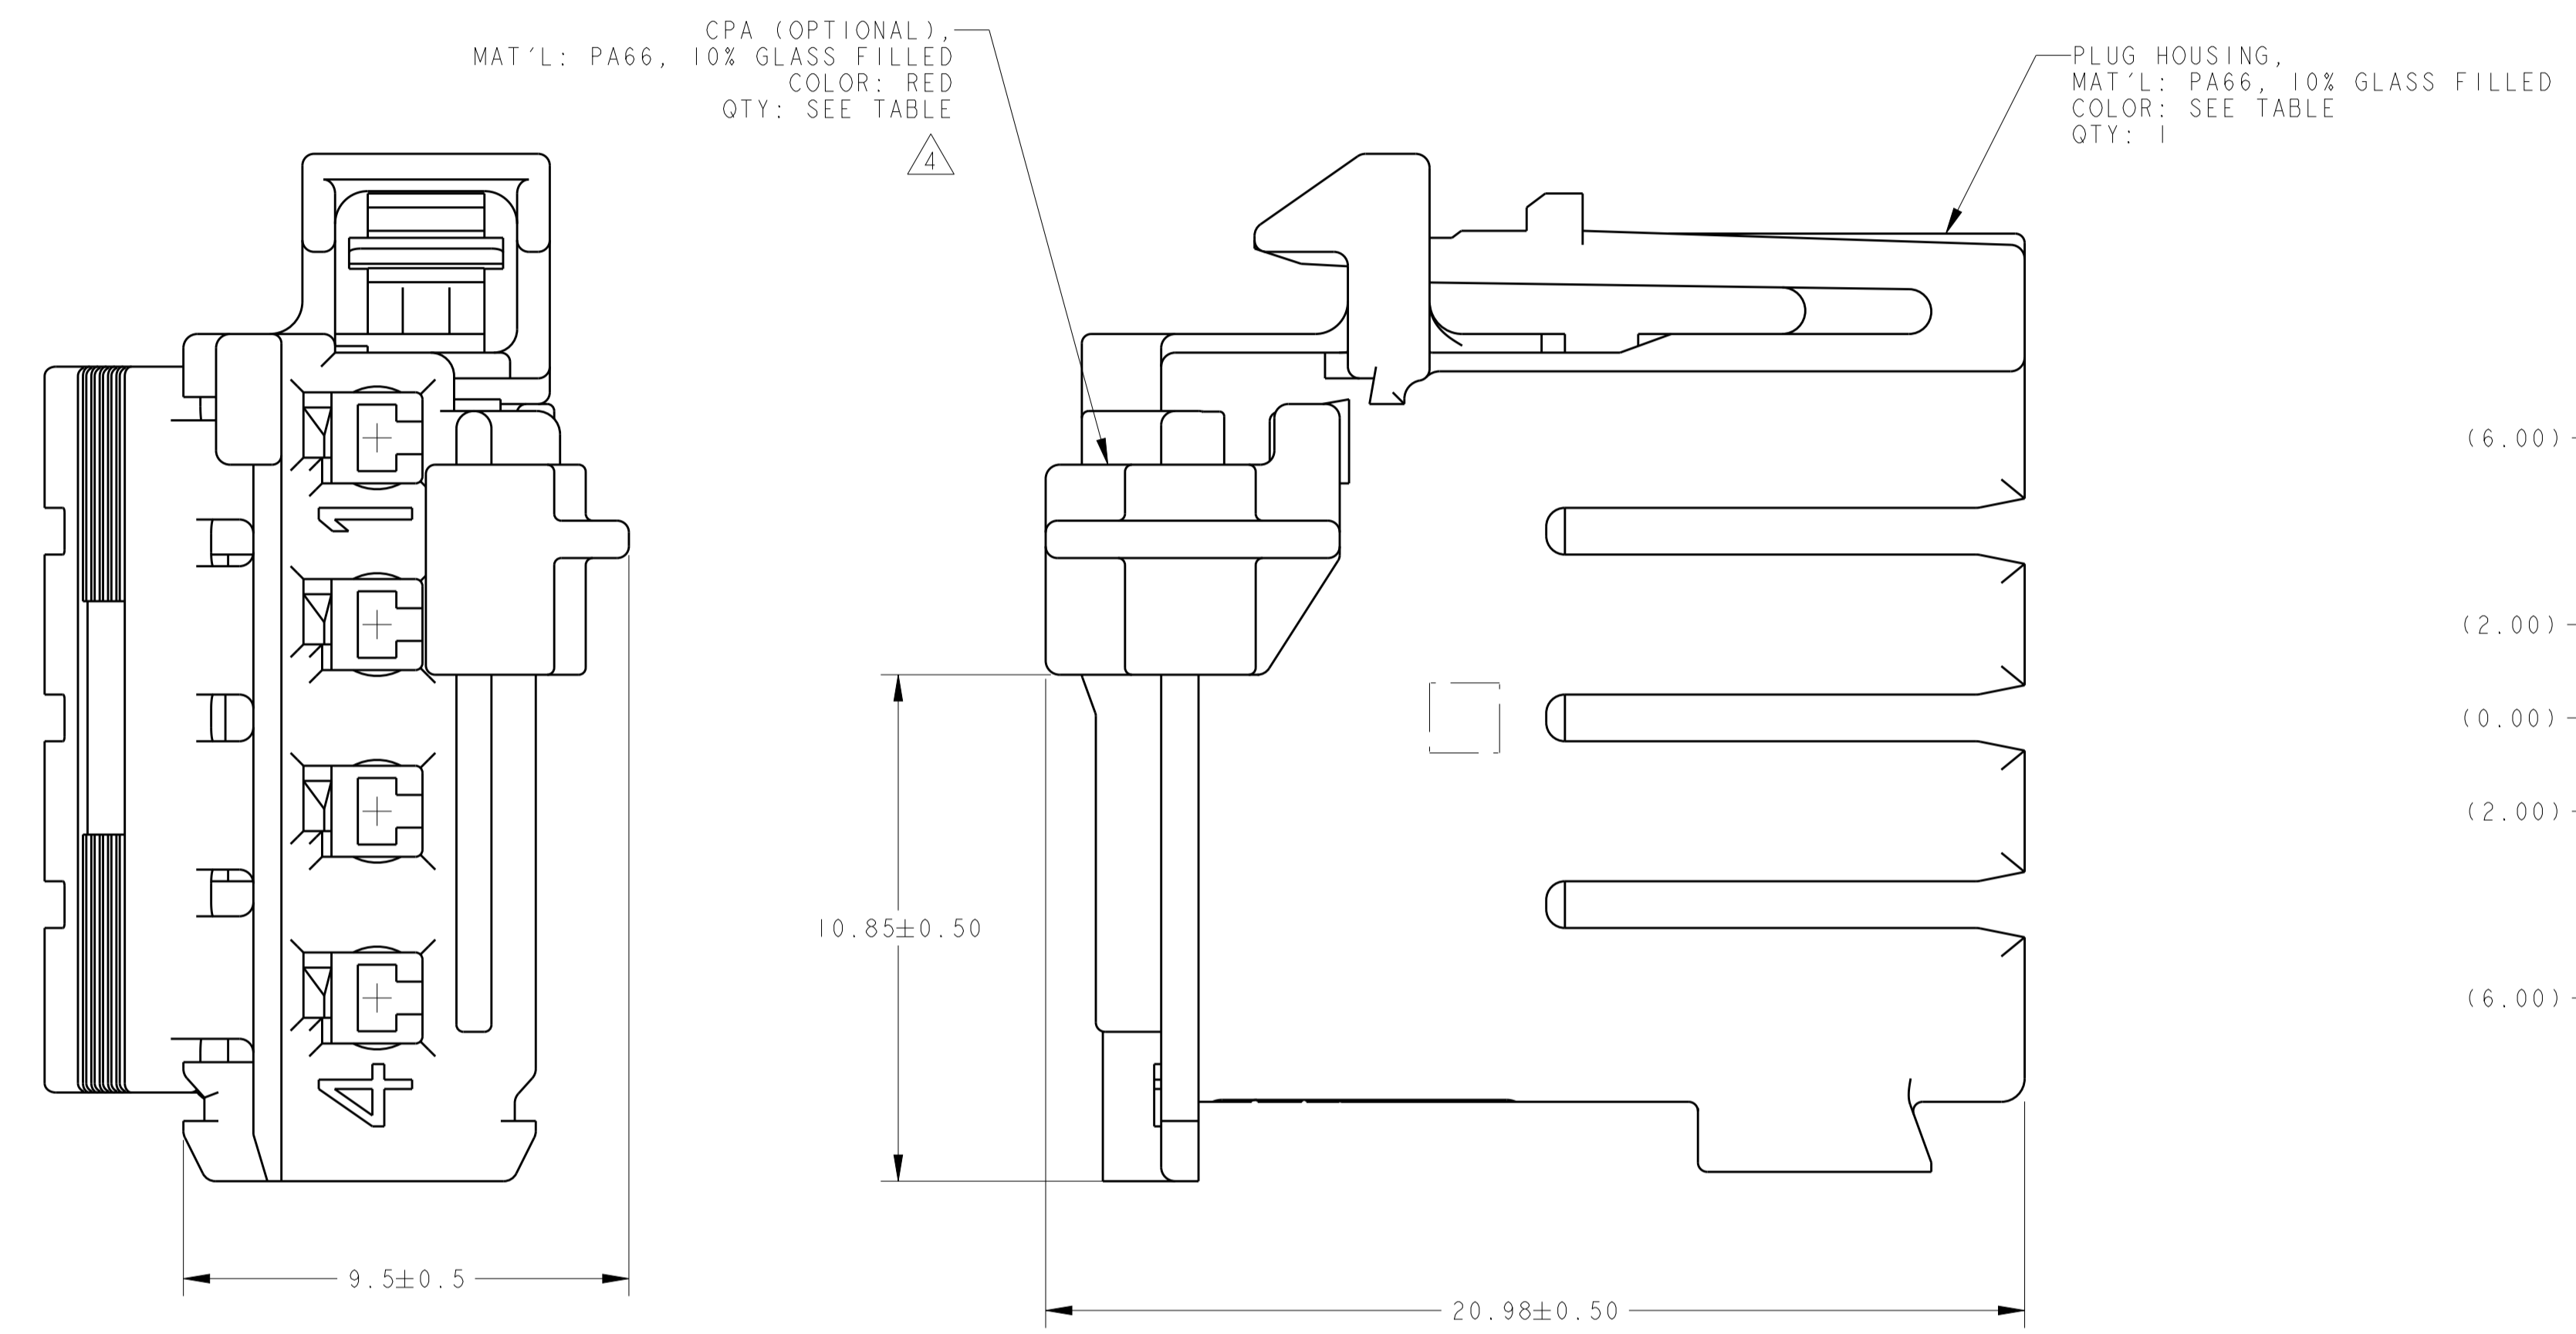

LOC		DIST		REVISIONS			
1N 00		P	LTN	DESCRIPTION	DATE	DWN	APVD
I				PROPOSED	29DEC2014	JRS	PDR
A				UPDATED PRELIMINARY TO RELEASED STATUS	02OCT2015	PR	PR

CODE
A
B
C
D

- 2289524-1 SHOWN IN GENERAL VIEWS.
 - PLUG ASSEMBLY WILL ACCEPT THE FOLLOWING TERMINAL PART NUMBERS: 1670144-1 (TIN PLATED) 0.50-0.75mm²
 - ASSEMBLY IS SHIPPED WITH SECONDARY LOCK IN THE PRE-LOCK POSITION AS SHOWN. SECONDARY LOCK MAY CLOSE INADVERTENTLY DURING SHIPPING IF THIS OCCURS, RELOCATE SECONDARY LOCK TO THE OPEN POSITION PRIOR TO INSERTION OF TERMINALS.
- △ CPA SHOWN IN PRE-STAGED, AS SHIPPED, POSITION.
- △ WIRE DRESS COVER IS NOT PART OF ASSEMBLY. IT IS SOLD AS A SEPARATE SALEABLE ITEM AS PART NUMBER 2203721-1.

THIS DRAWING IS A CONTROLLED DOCUMENT.

DWN: J. R. SHUEY 29DEC2014
 CHK: P. D. ROMAN 29DEC2014
 APVD: P. D. ROMAN 29DEC2014

DIMENSIONS: mm
 TOLERANCES UNLESS OTHERWISE SPECIFIED:
 0 PLC ±
 1 PLC ±0.3
 2 PLC ±0.15
 3 PLC ±
 4 PLC ±
 ANGLES ±°

MATERIAL: SEE CALLOUT
 FINISH: -
 WEIGHT: -

Customer Drawing

NAME: PLUG ASSEMBLY 4 POSN, 1.2 MCON
 PRODUCT SPEC: -
 APPLICATION SPEC: -

SIZE: A1
 CAGE CODE: -
 DRAWING NO: 2289524
 RESTRICTED TO: -

SCALE: 8:1
 SHEET: 1 OF 1
 REV: A