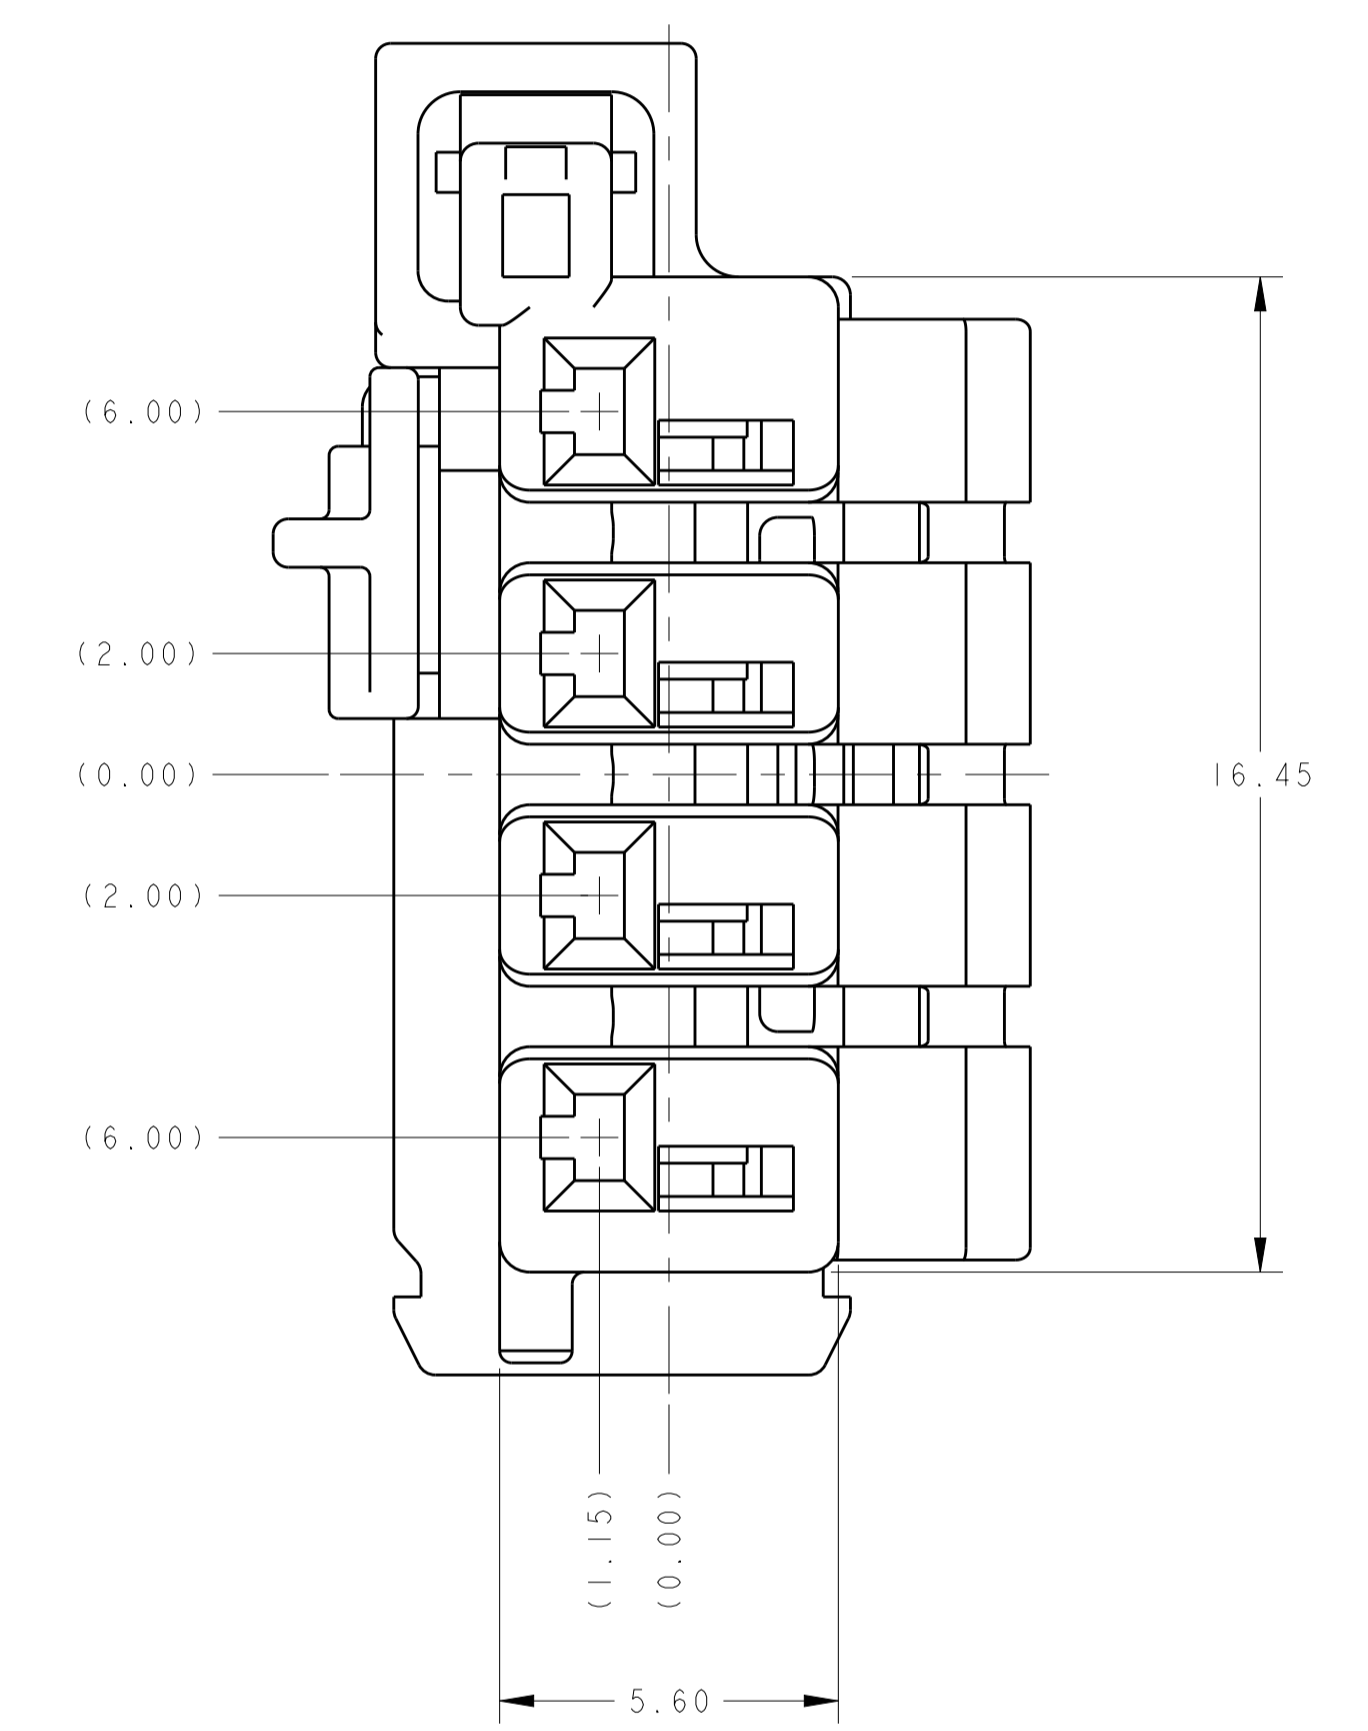

LOC		DIST		REVISIONS			
1N 00		P	LTN	DESCRIPTION	DATE	DWN	APVD
I				PROPOSED	29DEC2014	JRS	PDR
A				UPDATED PRELIMINARY TO RELEASED STATUS	02OCT2015	PR	PR

CODE
A
B
C
D

- 2289524-1 SHOWN IN GENERAL VIEWS.
 - PLUG ASSEMBLY WILL ACCEPT THE FOLLOWING TERMINAL PART NUMBERS: 1670144-1 (TIN PLATED) 0.50-0.75mm²
 - ASSEMBLY IS SHIPPED WITH SECONDARY LOCK IN THE PRE-LOCK POSITION AS SHOWN. SECONDARY LOCK MAY CLOSE INADVERTENTLY DURING SHIPPING IF THIS OCCURS, RELOCATE SECONDARY LOCK TO THE OPEN POSITION PRIOR TO INSERTION OF TERMINALS.
- △ CPA SHOWN IN PRE-STAGED, AS SHIPPED, POSITION.
- △ WIRE DRESS COVER IS NOT PART OF ASSEMBLY. IT IS SOLD AS A SEPARATE SALEABLE ITEM AS PART NUMBER 2203721-1.

HOUSING COLOR	CPA QTY	KEYING OPTION	PART NUMBER
GRAY	NA	D	2289524-8
GREEN	NA	C	2289524-7
BLUE	NA	B	2289524-6
NATURAL (BROWN)	NA	A	2289524-5
GRAY	I	D	2289524-4
GREEN	I	C	2289524-3
BLUE	I	B	2289524-2
NATURAL (BROWN)	I	A	2289524-1

THIS DRAWING IS A CONTROLLED DOCUMENT.

DWN: J. R. SHUEY 29DEC2014
 CHK: P. D. ROMAN 29DEC2014
 APVD: P. D. ROMAN 29DEC2014

DIMENSIONS: mm
 TOLERANCES UNLESS OTHERWISE SPECIFIED:
 0 PLC ±
 1 PLC ±0.3
 2 PLC ±0.15
 3 PLC ±
 4 PLC ±
 ANGLES ±°

MATERIAL: SEE CALLOUT
 FINISH: -
 WEIGHT: -

Customer Drawing

NAME: PLUG ASSEMBLY 4 POSN, 1.2 MCON
 PRODUCT SPEC: -
 APPLICATION SPEC: -

SIZE: A1
 CAGE CODE: -
 DRAWING NO: 2289524
 RESTRICTED TO: -

SCALE: 8:1
 SHEET: 1 OF 1
 REV: A