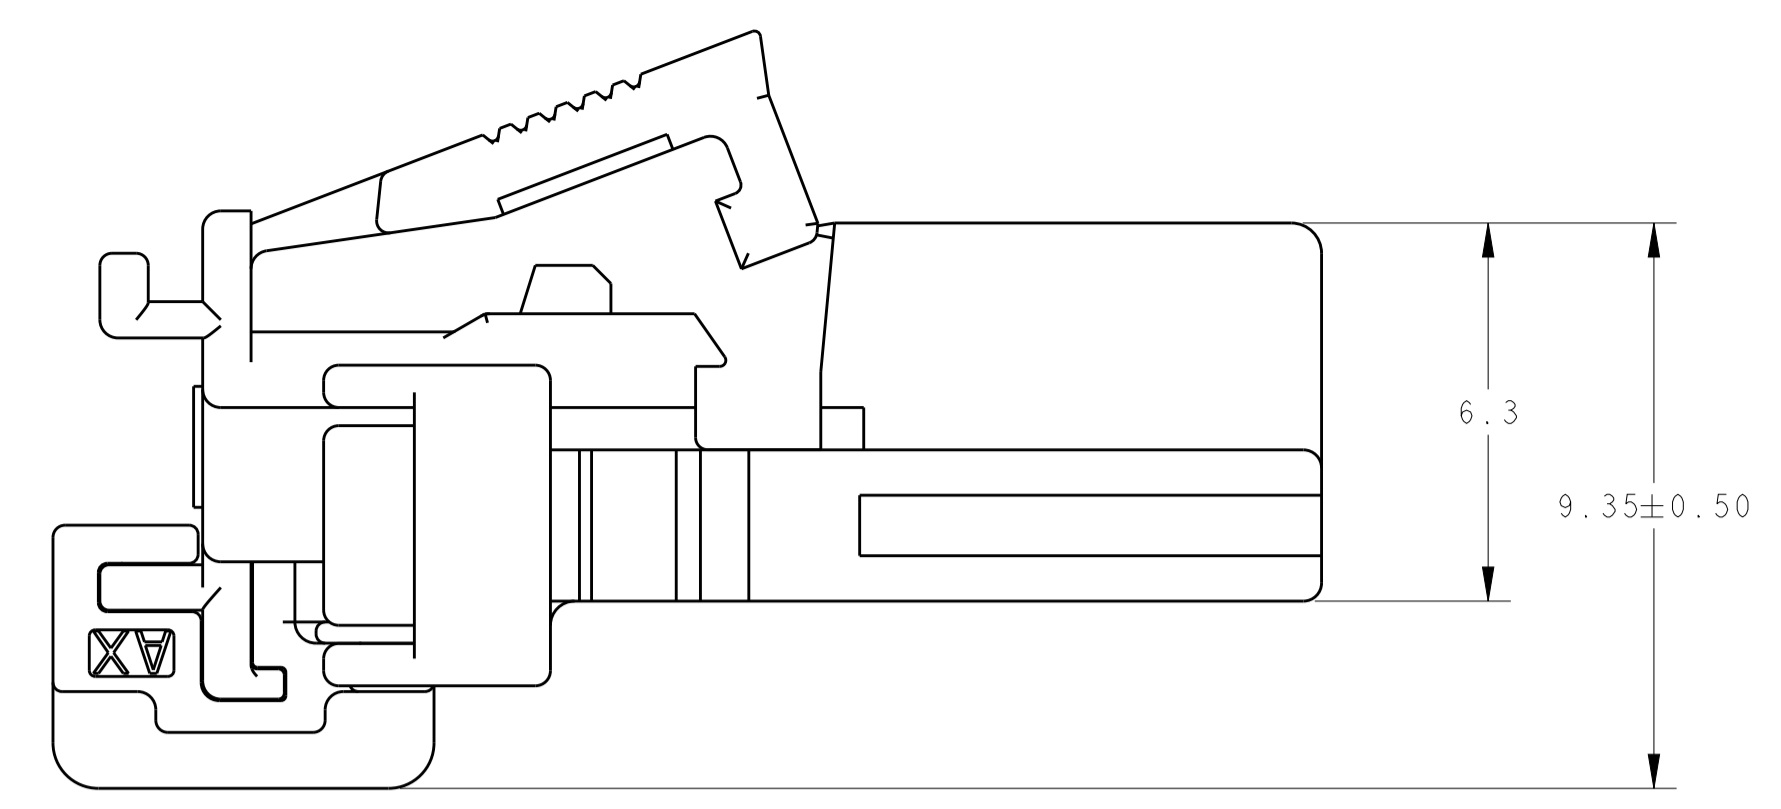

LOC		DIST		REVISIONS			
1N 00		P	LTN	DESCRIPTION	DATE	DWN	APVD
I				PROPOSED	29DEC2014	JRS	PDR
A				UPDATED PRELIMINARY TO RELEASED STATUS	02OCT2015	PR	PR

CODE
A
B
C
D

- 2289524-1 SHOWN IN GENERAL VIEWS.
 - PLUG ASSEMBLY WILL ACCEPT THE FOLLOWING TERMINAL PART NUMBERS: 1670144-1 (TIN PLATED) 0.50-0.75mm²
 - ASSEMBLY IS SHIPPED WITH SECONDARY LOCK IN THE PRE-LOCK POSITION AS SHOWN. SECONDARY LOCK MAY CLOSE INADVERTENTLY DURING SHIPPING IF THIS OCCURS, RELOCATE SECONDARY LOCK TO THE OPEN POSITION PRIOR TO INSERTION OF TERMINALS.
- △ CPA SHOWN IN PRE-STAGED, AS SHIPPED, POSITION.
- △ WIRE DRESS COVER IS NOT PART OF ASSEMBLY. IT IS SOLD AS A SEPARATE SALEABLE ITEM AS PART NUMBER 2203721-1.

MATERIAL: SEE CALLOUT
 FINISH: -
 WEIGHT: -

Customer Drawing

NAME: PLUG ASSEMBLY 4 POSN, 1.2 MCON
 PRODUCT SPEC: -
 APPLICATION SPEC: -

SIZE: A1
 CAGE CODE: -
 DRAWING NO: 2289524
 RESTRICTED TO: -

SCALE: 8:1
 SHEET: 1 OF 1
 REV: A