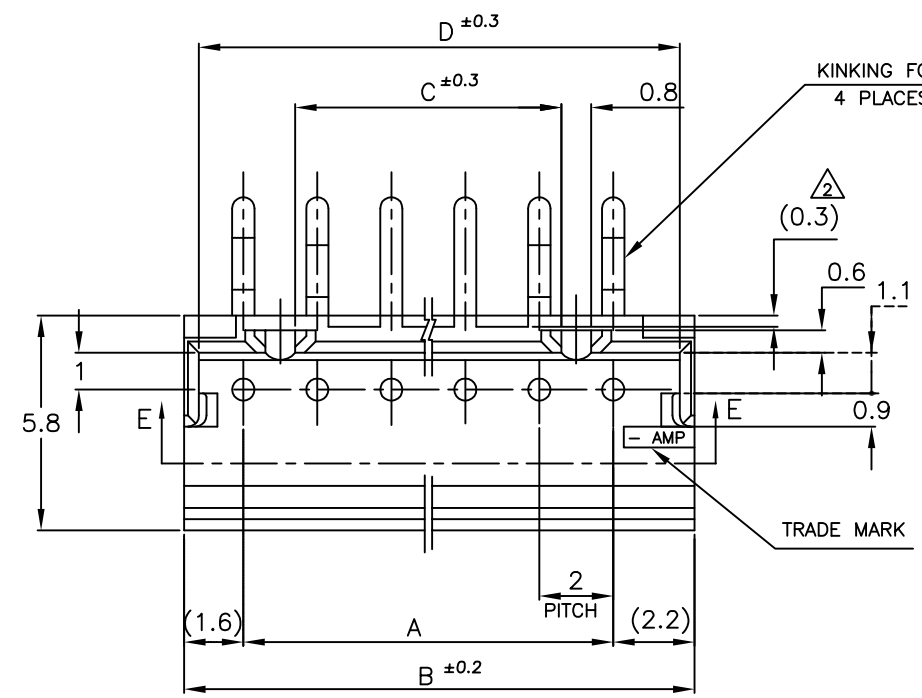

D

C

B

SECT E-E

NOTES:

- 1. MATERIAL: HOUSING - NYLON 66 (UL94V-0)
POST - TIN BRASS
- △ 12 POS ~ 15 POS ONLY

7-292250-5	5-292250-5	3-292250-5	1-292250-5	15	28	31.8	25.2	31.0
7- ↑ -4	5- ↑ -4	3- ↑ -4	1- ↑ -4	14	26	29.8	23.2	29.0
7- ↑ -3	5- ↑ -3	3- ↑ -3	1- ↑ -3	13	24	27.8	21.2	27.0
7- ↑ -2	5- ↑ -2	3- ↑ -2	1- ↑ -2	12	22	25.8	19.2	25.0
7- ↑ -1	5- ↑ -1	3- ↑ -1	1- ↑ -1	11	20	23.8	17.2	23.0
7- ↑ -0	5- ↑ -0	3- ↑ -0	1- ↑ -0	10	18	21.8	15.2	21.0
6- ↓ -9	4- ↓ -9	2- ↓ -9		9	16	19.8	13.2	19.0
6- ↓ -8	4- ↓ -8	2- ↓ -8		8	14	17.8	11.2	17.0
6- ↓ -7	4- ↓ -7	2- ↓ -7		7	12	15.8	9.2	15.0
6- ↓ -6	4- ↓ -6	2- ↓ -6		6	10	13.8	7.2	13.0
6- ↓ -5	4- ↓ -5	2- ↓ -5		5	8	11.8	5.2	11.0
6- ↓ -4	4- ↓ -4	2- ↓ -4		4	6	9.8	3.2	9.0
6- ↓ -3	4- ↓ -3	2- ↓ -3		3	4	7.8	—	7.0
6-292250-2	4-292250-2	2-292250-2	292250-2	2	2	5.8	—	5.0
BLACK	YELLOW	BLUE	NATURAL	Pos.	A	B	C	D

THIS DRAWING IS A CONTROLLED DOCUMENT.

DWN	S.XU	31JAN03
CHK	S.YAO	31JAN03
APVD	T. SAKAI	31JAN03
PRODUCT SPEC	108-60016	
APPLICATION SPEC		
WEIGHT		
CUSTOMER DRAWING		

TE Connectivity

POST HEADER ASS'Y BOX-H DIP
(AMP CT CONNECTOR 2mm PITCH)

SIZE	CAGE CODE	DRAWING NO	RESTRICTED TO
A3	00779	C=292250	—

SCALE 5:1 SHEET 1 OF 1 REV P1

A

X-ON Electronics

Largest Supplier of Electrical and Electronic Components

Click to view similar products for [Headers & Wire Housings](#) category: