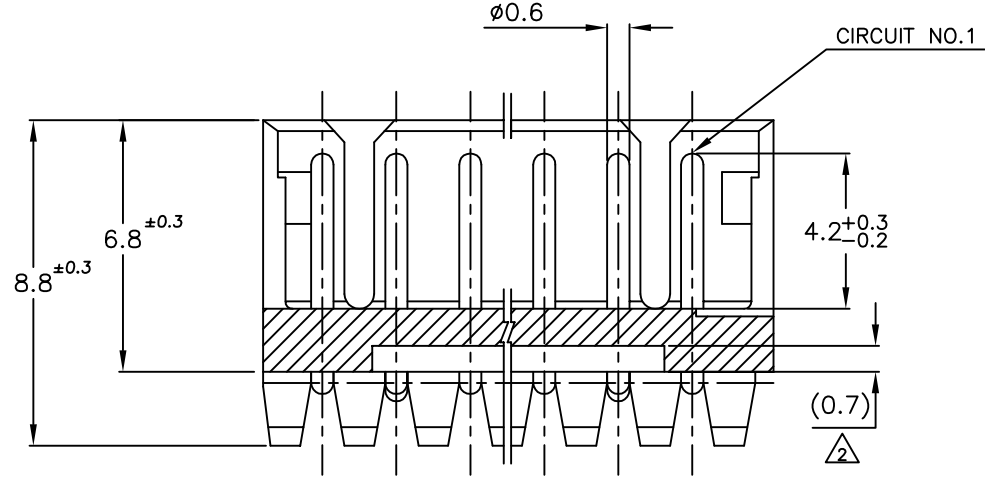

D

C

B

SECT E-E

NOTES:

- 1. MATERIAL: HOUSING - NYLON 66 (UL94V-0)
POST - TIN BRASS
- △ 12 POS ~ 15 POS ONLY

7-292250-5	5-292250-5	3-292250-5	1-292250-5	15	28	31.8	25.2	31.0
7- ↑ -4	5- ↑ -4	3- ↑ -4	1- ↑ -4	14	26	29.8	23.2	29.0
7- ↑ -3	5- ↑ -3	3- ↑ -3	1- ↑ -3	13	24	27.8	21.2	27.0
7- ↑ -2	5- ↑ -2	3- ↑ -2	1- ↑ -2	12	22	25.8	19.2	25.0
7- ↑ -1	5- ↑ -1	3- ↑ -1	1- ↑ -1	11	20	23.8	17.2	23.0
7- ↑ -0	5- ↑ -0	3- ↑ -0	1- ↑ -0	10	18	21.8	15.2	21.0
6- ↓ -9	4- ↓ -9	2- ↓ -9		9	16	19.8	13.2	19.0
6- ↓ -8	4- ↓ -8	2- ↓ -8		8	14	17.8	11.2	17.0
6- ↓ -7	4- ↓ -7	2- ↓ -7		7	12	15.8	9.2	15.0
6- ↓ -6	4- ↓ -6	2- ↓ -6		6	10	13.8	7.2	13.0
6- ↓ -5	4- ↓ -5	2- ↓ -5		5	8	11.8	5.2	11.0
6- ↓ -4	4- ↓ -4	2- ↓ -4		4	6	9.8	3.2	9.0
6- ↓ -3	4- ↓ -3	2- ↓ -3		3	4	7.8	—	7.0
6-292250-2	4-292250-2	2-292250-2	292250-2	2	2	5.8	—	5.0
BLACK	YELLOW	BLUE	NATURAL	Pos.	A	B	C	D

THIS DRAWING IS A CONTROLLED DOCUMENT.

DWN	S.XU	31JAN03
CHK	S.YAO	31JAN03
APVD	T. SAKAI	31JAN03
PRODUCT SPEC	108-60016	
APPLICATION SPEC		
WEIGHT		
CUSTOMER DRAWING		

TE Connectivity

POST HEADER ASS'Y BOX-H DIP
(AMP CT CONNECTOR 2mm PITCH)

SIZE	CAGE CODE	DRAWING NO	RESTRICTED TO
A3	00779	C=292250	—

SCALE 5:1 SHEET 1 OF 1 REV P1

A

X-ON Electronics

Largest Supplier of Electrical and Electronic Components

Click to view similar products for [Headers & Wire Housings](#) category: