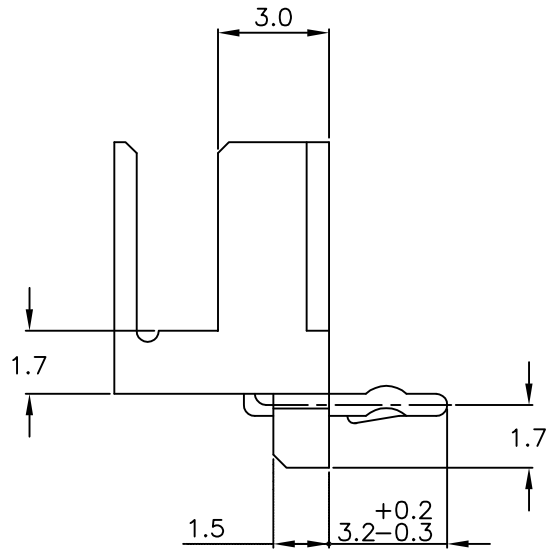

D

C

B

SECT E-E

NOTES:

- 1. MATERIAL: HOUSING - NYLON 66 (UL94V-0)
POST - TIN BRASS
- △ 12 POS ~ 15 POS ONLY

7-292250-5	5-292250-5	3-292250-5	1-292250-5	15	28	31.8	25.2	31.0
7- ↑ -4	5- ↑ -4	3- ↑ -4	1- ↑ -4	14	26	29.8	23.2	29.0
7- ↑ -3	5- ↑ -3	3- ↑ -3	1- ↑ -3	13	24	27.8	21.2	27.0
7- ↑ -2	5- ↑ -2	3- ↑ -2	1- ↑ -2	12	22	25.8	19.2	25.0
7- ↑ -1	5- ↑ -1	3- ↑ -1	1- ↑ -1	11	20	23.8	17.2	23.0
7- ↑ -0	5- ↑ -0	3- ↑ -0	1- ↑ -0	10	18	21.8	15.2	21.0
6- ↓ -9	4- ↓ -9	2- ↓ -9		9	16	19.8	13.2	19.0
6- ↓ -8	4- ↓ -8	2- ↓ -8		8	14	17.8	11.2	17.0
6- ↓ -7	4- ↓ -7	2- ↓ -7		7	12	15.8	9.2	15.0
6- ↓ -6	4- ↓ -6	2- ↓ -6		6	10	13.8	7.2	13.0
6- ↓ -5	4- ↓ -5	2- ↓ -5		5	8	11.8	5.2	11.0
6- ↓ -4	4- ↓ -4	2- ↓ -4		4	6	9.8	3.2	9.0
6- ↓ -3	4- ↓ -3	2- ↓ -3		3	4	7.8	—	7.0
6-292250-2	4-292250-2	2-292250-2	292250-2	2	2	5.8	—	5.0
BLACK	YELLOW	BLUE	NATURAL	Pos.	A	B	C	D

THIS DRAWING IS A CONTROLLED DOCUMENT.

DWN	S.XU	31JAN03
CHK	S.YAO	31JAN03
APVD	T. SAKAI	31JAN03
PRODUCT SPEC	108-60016	
APPLICATION SPEC		
WEIGHT		
CUSTOMER DRAWING		

TE Connectivity

POST HEADER ASS'Y BOX-H DIP
(AMP CT CONNECTOR 2mm PITCH)

SIZE	CAGE CODE	DRAWING NO	RESTRICTED TO
A3	00779	C=292250	—

SCALE 5:1 SHEET 1 OF 1 REV P1

A

X-ON Electronics

Largest Supplier of Electrical and Electronic Components

Click to view similar products for [Headers & Wire Housings](#) category: