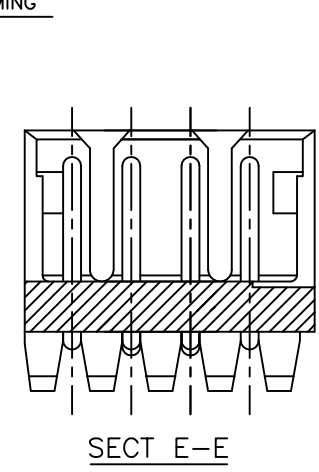

D

C

B

SECT E-E

NOTES:

- 1. MATERIAL: HOUSING - NYLON 66 (UL94V-0)
POST - TIN BRASS
- △ 12 POS ~ 15 POS ONLY

7-292250-5	5-292250-5	3-292250-5	1-292250-5	15	28	31.8	25.2	31.0
7- ↑ -4	5- ↑ -4	3- ↑ -4	1- ↑ -4	14	26	29.8	23.2	29.0
7- ↑ -3	5- ↑ -3	3- ↑ -3	1- ↑ -3	13	24	27.8	21.2	27.0
7- ↑ -2	5- ↑ -2	3- ↑ -2	1- ↑ -2	12	22	25.8	19.2	25.0
7- ↑ -1	5- ↑ -1	3- ↑ -1	1- ↑ -1	11	20	23.8	17.2	23.0
7- ↑ -0	5- ↑ -0	3- ↑ -0	1- ↑ -0	10	18	21.8	15.2	21.0
6- ↓ -9	4- ↓ -9	2- ↓ -9		9	16	19.8	13.2	19.0
6- ↓ -8	4- ↓ -8	2- ↓ -8		8	14	17.8	11.2	17.0
6- ↓ -7	4- ↓ -7	2- ↓ -7		7	12	15.8	9.2	15.0
6- ↓ -6	4- ↓ -6	2- ↓ -6		6	10	13.8	7.2	13.0
6- ↓ -5	4- ↓ -5	2- ↓ -5		5	8	11.8	5.2	11.0
6- ↓ -4	4- ↓ -4	2- ↓ -4		4	6	9.8	3.2	9.0
6- ↓ -3	4- ↓ -3	2- ↓ -3		3	4	7.8	—	7.0
6-292250-2	4-292250-2	2-292250-2	292250-2	2	2	5.8	—	5.0
BLACK	YELLOW	BLUE	NATURAL	Pos.	A	B	C	D

THIS DRAWING IS A CONTROLLED DOCUMENT.

DWN	S.XU	31JAN03
CHK	S.YAO	31JAN03
APVD	T. SAKAI	31JAN03
PRODUCT SPEC	108-60016	
APPLICATION SPEC		
WEIGHT		
CUSTOMER DRAWING		

TE Connectivity

POST HEADER ASS'Y BOX-H DIP
(AMP CT CONNECTOR 2mm PITCH)

SIZE	CAGE CODE	DRAWING NO	RESTRICTED TO
A3	00779	C=292250	—

SCALE 5:1 SHEET 1 OF 1 REV P1

A

X-ON Electronics

Largest Supplier of Electrical and Electronic Components

Click to view similar products for [Headers & Wire Housings](#) category: