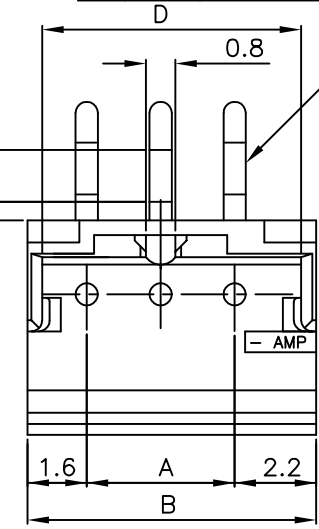

D

C

B

SECT E-E

NOTES:

- 1. MATERIAL: HOUSING - NYLON 66 (UL94V-0)
POST - TIN BRASS
- △ 12 POS ~ 15 POS ONLY

7-292250-5	5-292250-5	3-292250-5	1-292250-5	15	28	31.8	25.2	31.0
7- ↑ -4	5- ↑ -4	3- ↑ -4	1- ↑ -4	14	26	29.8	23.2	29.0
7- ↑ -3	5- ↑ -3	3- ↑ -3	1- ↑ -3	13	24	27.8	21.2	27.0
7- ↑ -2	5- ↑ -2	3- ↑ -2	1- ↑ -2	12	22	25.8	19.2	25.0
7- ↑ -1	5- ↑ -1	3- ↑ -1	1- ↑ -1	11	20	23.8	17.2	23.0
7- ↑ -0	5- ↑ -0	3- ↑ -0	1- ↑ -0	10	18	21.8	15.2	21.0
6- ↓ -9	4- ↓ -9	2- ↓ -9		9	16	19.8	13.2	19.0
6- ↓ -8	4- ↓ -8	2- ↓ -8		8	14	17.8	11.2	17.0
6- ↓ -7	4- ↓ -7	2- ↓ -7		7	12	15.8	9.2	15.0
6- ↓ -6	4- ↓ -6	2- ↓ -6		6	10	13.8	7.2	13.0
6- ↓ -5	4- ↓ -5	2- ↓ -5		5	8	11.8	5.2	11.0
6- ↓ -4	4- ↓ -4	2- ↓ -4		4	6	9.8	3.2	9.0
6- ↓ -3	4- ↓ -3	2- ↓ -3		3	4	7.8	—	7.0
6-292250-2	4-292250-2	2-292250-2	292250-2	2	2	5.8	—	5.0
BLACK	YELLOW	BLUE	NATURAL	Pos.	A	B	C	D

THIS DRAWING IS A CONTROLLED DOCUMENT.

DWN	S.XU	31JAN03
CHK	S.YAO	31JAN03
APVD	T. SAKAI	31JAN03
PRODUCT SPEC	108-60016	
APPLICATION SPEC		
WEIGHT		
CUSTOMER DRAWING		

TE Connectivity

POST HEADER ASS'Y BOX-H DIP
(AMP CT CONNECTOR 2mm PITCH)

SIZE	CAGE CODE	DRAWING NO	RESTRICTED TO
A3	00779	C=292250	—

SCALE 5:1 SHEET 1 OF 1 REV P1

A

X-ON Electronics

Largest Supplier of Electrical and Electronic Components

Click to view similar products for [Headers & Wire Housings](#) category: