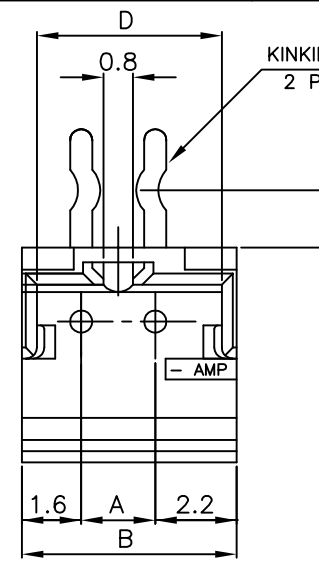

D

C

B

SECT E-E

NOTES:

- 1. MATERIAL: HOUSING - NYLON 66 (UL94V-0)
POST - TIN BRASS
- △ 12 POS ~ 15 POS ONLY

7-292250-5	5-292250-5	3-292250-5	1-292250-5	15	28	31.8	25.2	31.0
7- ↑ -4	5- ↑ -4	3- ↑ -4	1- ↑ -4	14	26	29.8	23.2	29.0
7- ↑ -3	5- ↑ -3	3- ↑ -3	1- ↑ -3	13	24	27.8	21.2	27.0
7- ↑ -2	5- ↑ -2	3- ↑ -2	1- ↑ -2	12	22	25.8	19.2	25.0
7- ↑ -1	5- ↑ -1	3- ↑ -1	1- ↑ -1	11	20	23.8	17.2	23.0
7- ↑ -0	5- ↑ -0	3- ↑ -0	1- ↑ -0	10	18	21.8	15.2	21.0
6- ↓ -9	4- ↓ -9	2- ↓ -9		9	16	19.8	13.2	19.0
6- ↓ -8	4- ↓ -8	2- ↓ -8		8	14	17.8	11.2	17.0
6- ↓ -7	4- ↓ -7	2- ↓ -7		7	12	15.8	9.2	15.0
6- ↓ -6	4- ↓ -6	2- ↓ -6		6	10	13.8	7.2	13.0
6- ↓ -5	4- ↓ -5	2- ↓ -5		5	8	11.8	5.2	11.0
6- ↓ -4	4- ↓ -4	2- ↓ -4		4	6	9.8	3.2	9.0
6- ↓ -3	4- ↓ -3	2- ↓ -3		3	4	7.8	—	7.0
6-292250-2	4-292250-2	2-292250-2	292250-2	2	2	5.8	—	5.0
BLACK	YELLOW	BLUE	NATURAL	Pos.	A	B	C	D

THIS DRAWING IS A CONTROLLED DOCUMENT.

DWN	S.XU	31JAN03
CHK	S.YAO	31JAN03
APVD	T. SAKAI	31JAN03
PRODUCT SPEC	108-60016	
APPLICATION SPEC		
WEIGHT		
CUSTOMER DRAWING		

TE Connectivity

POST HEADER ASS'Y BOX-H DIP
(AMP CT CONNECTOR 2mm PITCH)

SIZE	CAGE CODE	DRAWING NO	RESTRICTED TO
A3	00779	C=292250	—

SCALE 5:1 SHEET 1 OF 1 REV P1

A

X-ON Electronics

Largest Supplier of Electrical and Electronic Components

Click to view similar products for [Headers & Wire Housings](#) category: