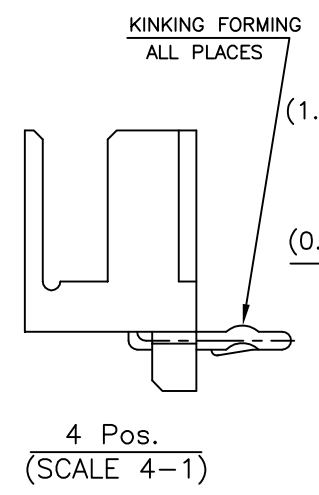

D

C

B

SECT E-E

NOTES:

- 1. MATERIAL: HOUSING - NYLON 66 (UL94V-0)
POST - TIN BRASS
- △ 12 POS ~ 15 POS ONLY

7-292250-5	5-292250-5	3-292250-5	1-292250-5	15	28	31.8	25.2	31.0
7- ↑ -4	5- ↑ -4	3- ↑ -4	1- ↑ -4	14	26	29.8	23.2	29.0
7- ↑ -3	5- ↑ -3	3- ↑ -3	1- ↑ -3	13	24	27.8	21.2	27.0
7- ↑ -2	5- ↑ -2	3- ↑ -2	1- ↑ -2	12	22	25.8	19.2	25.0
7- ↑ -1	5- ↑ -1	3- ↑ -1	1- ↑ -1	11	20	23.8	17.2	23.0
7- ↑ -0	5- ↑ -0	3- ↑ -0	1- ↑ -0	10	18	21.8	15.2	21.0
6- ↓ -9	4- ↓ -9	2- ↓ -9		9	16	19.8	13.2	19.0
6- ↓ -8	4- ↓ -8	2- ↓ -8		8	14	17.8	11.2	17.0
6- ↓ -7	4- ↓ -7	2- ↓ -7		7	12	15.8	9.2	15.0
6- ↓ -6	4- ↓ -6	2- ↓ -6		6	10	13.8	7.2	13.0
6- ↓ -5	4- ↓ -5	2- ↓ -5		5	8	11.8	5.2	11.0
6- ↓ -4	4- ↓ -4	2- ↓ -4		4	6	9.8	3.2	9.0
6- ↓ -3	4- ↓ -3	2- ↓ -3		3	4	7.8	—	7.0
6-292250-2	4-292250-2	2-292250-2	292250-2	2	2	5.8	—	5.0
BLACK	YELLOW	BLUE	NATURAL	Pos.	A	B	C	D

THIS DRAWING IS A CONTROLLED DOCUMENT.

DWN	S.XU	31JAN03
CHK	S.YAO	31JAN03
APVD	T. SAKAI	31JAN03
PRODUCT SPEC	108-60016	
APPLICATION SPEC		
WEIGHT		
CUSTOMER DRAWING		

TE Connectivity

POST HEADER ASS'Y BOX-H DIP
(AMP CT CONNECTOR 2mm PITCH)

SIZE	CAGE CODE	DRAWING NO	RESTRICTED TO
A3	00779	C=292250	—

SCALE 5:1 SHEET 1 OF 1 REV P1

A

X-ON Electronics

Largest Supplier of Electrical and Electronic Components

Click to view similar products for [Headers & Wire Housings](#) category: