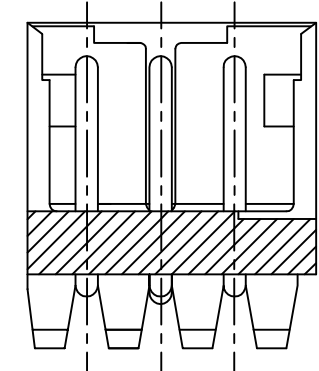

D

C

B

SECT E-E

NOTES:

- 1. MATERIAL: HOUSING - NYLON 66 (UL94V-0)
POST - TIN BRASS
- △ 12 POS ~ 15 POS ONLY

7-292250-5	5-292250-5	3-292250-5	1-292250-5	15	28	31.8	25.2	31.0
7- ↑ -4	5- ↑ -4	3- ↑ -4	1- ↑ -4	14	26	29.8	23.2	29.0
7- ↑ -3	5- ↑ -3	3- ↑ -3	1- ↑ -3	13	24	27.8	21.2	27.0
7- ↑ -2	5- ↑ -2	3- ↑ -2	1- ↑ -2	12	22	25.8	19.2	25.0
7- ↑ -1	5- ↑ -1	3- ↑ -1	1- ↑ -1	11	20	23.8	17.2	23.0
7- ↑ -0	5- ↑ -0	3- ↑ -0	1- ↑ -0	10	18	21.8	15.2	21.0
6- ↓ -9	4- ↓ -9	2- ↓ -9		9	16	19.8	13.2	19.0
6- ↓ -8	4- ↓ -8	2- ↓ -8		8	14	17.8	11.2	17.0
6- ↓ -7	4- ↓ -7	2- ↓ -7		7	12	15.8	9.2	15.0
6- ↓ -6	4- ↓ -6	2- ↓ -6		6	10	13.8	7.2	13.0
6- ↓ -5	4- ↓ -5	2- ↓ -5		5	8	11.8	5.2	11.0
6- ↓ -4	4- ↓ -4	2- ↓ -4		4	6	9.8	3.2	9.0
6- ↓ -3	4- ↓ -3	2- ↓ -3		3	4	7.8	—	7.0
6-292250-2	4-292250-2	2-292250-2	292250-2	2	2	5.8	—	5.0
BLACK	YELLOW	BLUE	NATURAL	Pos.	A	B	C	D

THIS DRAWING IS A CONTROLLED DOCUMENT.

DWN	S.XU	31JAN03
CHK	S.YAO	31JAN03
APVD	T. SAKAI	31JAN03
PRODUCT SPEC	108-60016	
APPLICATION SPEC		
WEIGHT		
CUSTOMER DRAWING		

TE Connectivity

POST HEADER ASS'Y BOX-H DIP
(AMP CT CONNECTOR 2mm PITCH)

SIZE	CAGE CODE	DRAWING NO	RESTRICTED TO
A3	00779	C=292250	—

SCALE 5:1 SHEET 1 OF 1 REV P1

A

X-ON Electronics

Largest Supplier of Electrical and Electronic Components

Click to view similar products for [Headers & Wire Housings](#) category: