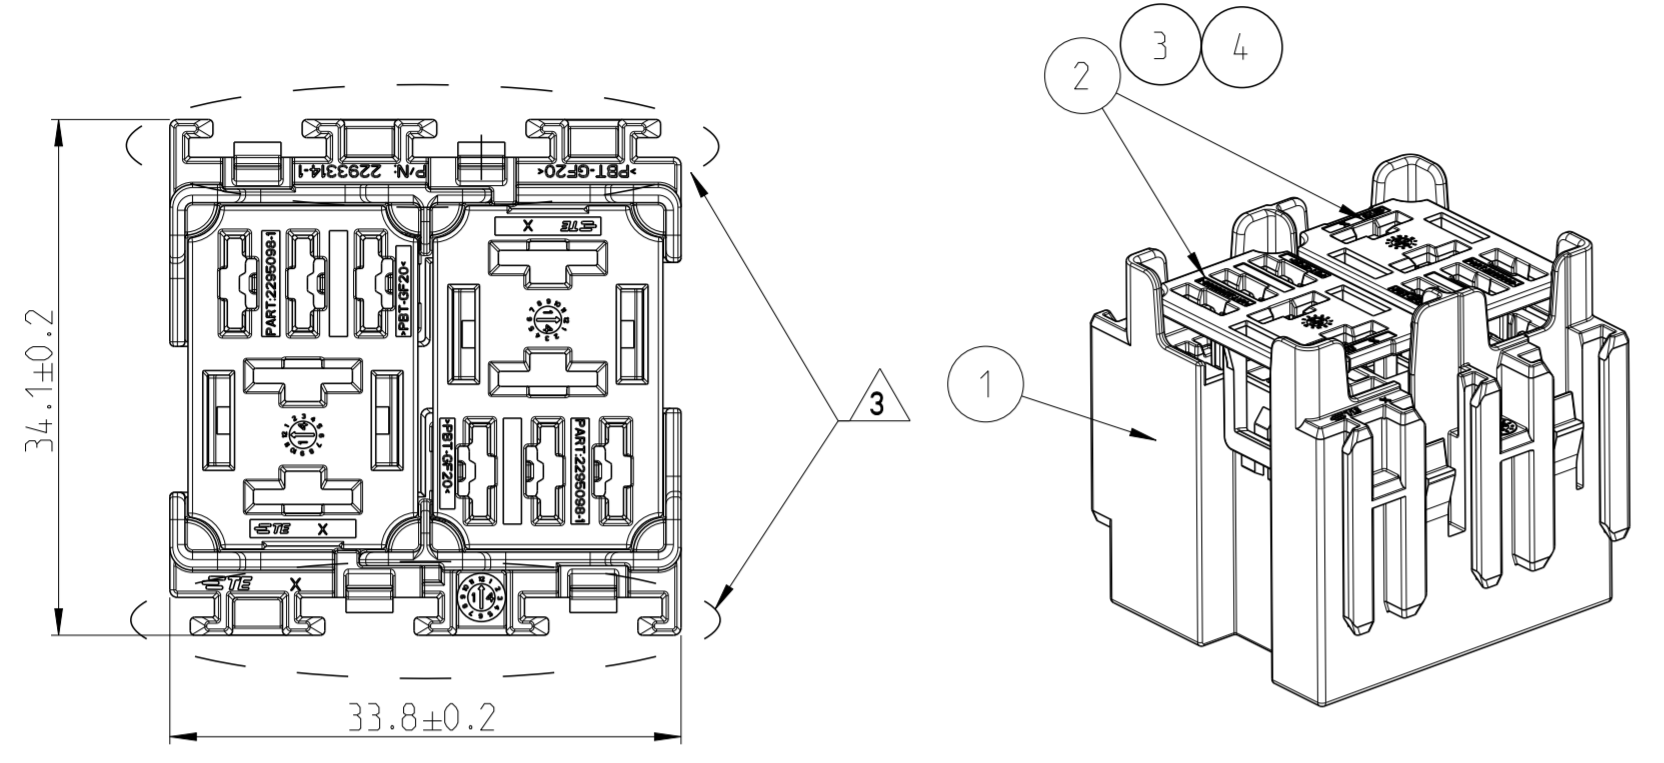

THIS DRAWING IS UNPUBLISHED. RELEASED FOR PUBLICATION 20  
 © COPYRIGHT 20 BY - ALL RIGHTS RESERVED.

REVISIONS					
P	LTR	DESCRIPTION	DATE	DWN	APVD
B		REVISION (ECO-18-007289)	11JUL18	X.X	D.L
B1		REVISION (ECR-19-006402)	23APR19	X.X	D.L
B2		REVISION (ECO-19-018344)	03DEC19	W.W	D.L
C		ECR-20-015780(Change protection wall height)	26MAY2021	X.X	D.L

2295763-1  
 2295763-2  
 2295763-3  
 AS SHOWN

- PLEASE REFER TO TABLE 1 FOR CONTACT INFORMATION
- RETAINERS SUPPLIED IN OPEN POSITION
- △ INTERFACE DRAWING FOR HOUSING MOUNTING:114-101091

P/N	DESCRIPTION	REV
2-2295763-1	MICRO RELAY HOLDER ASSY	B
1-2295763-1	MICRO RELAY HOLDER	C
2295763-1	MICRO RELAY HOLDER ASSY	C
2295763-2	MICRO RELAY HOLDER ASSY	B
2295763-3	MICRO RELAY HOLDER ASSY	B

ITEM	DESCRIPTION	MATERIAL	COLOUR	QTY			
4	RETAINER	PBT-GF20	BLUE	2	-	-	-
3	RETAINER	PBT-GF20	GRAY	-	2	-	-
2	RETAINER	PBT-GF20	RED	-	-	2	1
1	HOUSING	PBT-GF20	BLACK	1	1	1	1

TABLE 1

CONTACT TYPE	PART NO.	WIRE RANGE MM <sup>2</sup>
FASTON 4.8	1897537-1	0.3-0.5
	1897538-1	0.75-1.25
	1897539-1	2.0-3.0
MCP6.3/4.8K	1241404-1	1.0-2.5
	1241406-1	2.5-4.0
	241408-1	4.0-6.0

THIS DRAWING IS A CONTROLLED DOCUMENT.

DIMENSIONS: mm	TOLERANCES UNLESS OTHERWISE SPECIFIED:	DWN CHARLES WAN 15-Jun-16	 TE Connectivity MICRO RELAY HOLDER ASSEMBLY
	0 PLC ±	CHK AREIAL DANG 06 JUL 2016	
	1 PLC ±0.30	APVD S.Y. WANG 06 JUL 2016	
	2 PLC ±0.15	PRODUCT SPEC 108-101418	
MATERIAL	ANGLES ±°	FINISH	NAME SIZE CAGE CODE DRAWING NO RESTRICTED TO A2 00779 C-2295763 SCALE 2:1 SHEET 1 OF 1 REV C