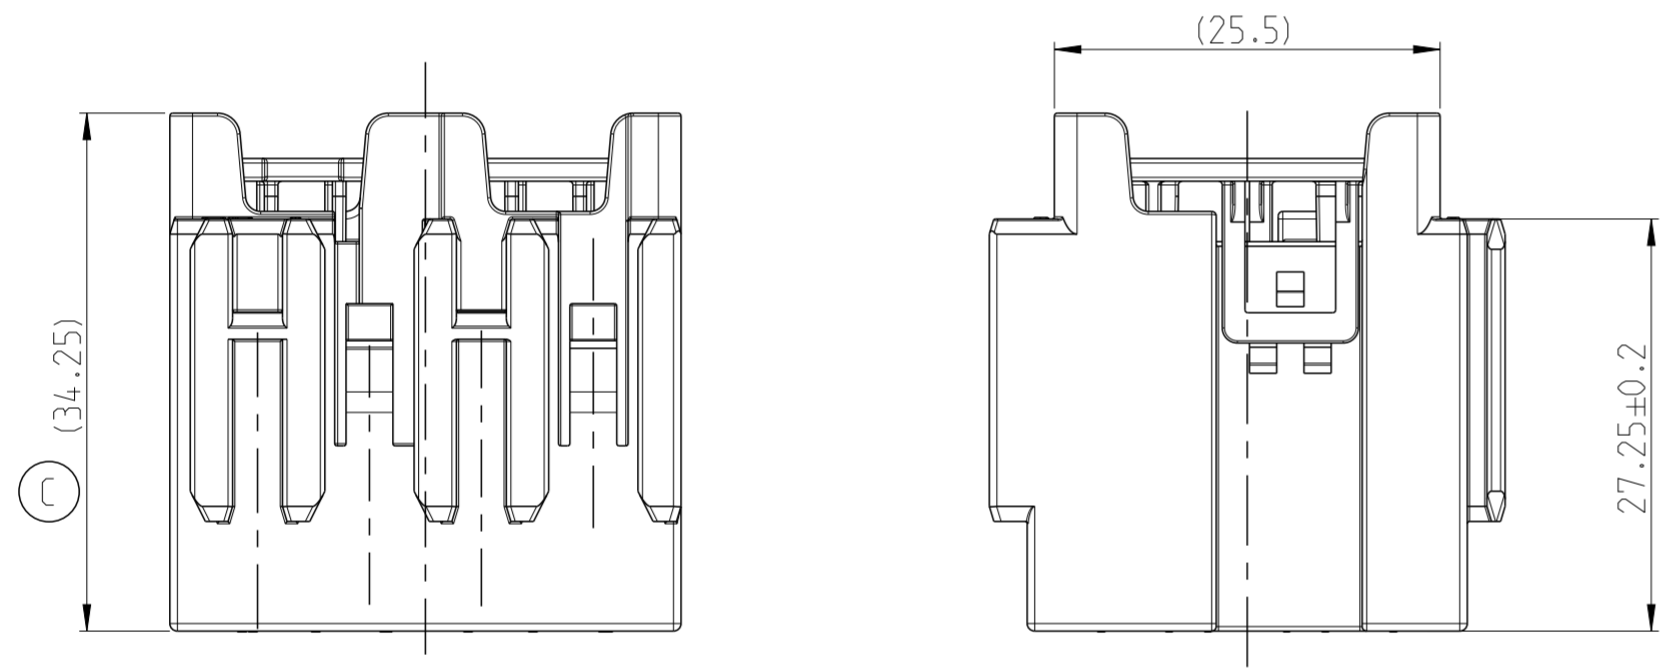

THIS DRAWING IS UNPUBLISHED. RELEASED FOR PUBLICATION 20  
 © COPYRIGHT 20 BY - ALL RIGHTS RESERVED.

REVISIONS					
P	LTR	DESCRIPTION	DATE	DWN	APVD
B		REVISION (ECO-18-007289)	11JUL18	X.X	D.L
B1		REVISION (ECR-19-006402)	23APR19	X.X	D.L
B2		REVISION (ECO-19-018344)	03DEC19	W.W	D.L
C		ECR-20-015780(Change protection wall height)	26MAY2021	X.X	D.L

2295763-1  
 2295763-2  
 2295763-3  
 AS SHOWN

- PLEASE REFER TO TABLE 1 FOR CONTACT INFORMATION
- RETAINERS SUPPLIED IN OPEN POSITION
- △ INTERFACE DRAWING FOR HOUSING MOUNTING:114-101091

P/N	DESCRIPTION	REV
2-2295763-1	MICRO RELAY HOLDER ASSY	B
1-2295763-1	MICRO RELAY HOLDER	C
2295763-1	MICRO RELAY HOLDER ASSY	C
2295763-2	MICRO RELAY HOLDER ASSY	B
2295763-3	MICRO RELAY HOLDER ASSY	B

ITEM	DESCRIPTION	MATERIAL	COLOUR	QTY			
4	RETAINER	PBT-GF20	BLUE	2	-	-	-
3	RETAINER	PBT-GF20	GRAY	-	2	-	-
2	RETAINER	PBT-GF20	RED	-	-	2	1
1	HOUSING	PBT-GF20	BLACK	1	1	1	1

TABLE 1

CONTACT TYPE	PART NO.	WIRE RANGE MM <sup>2</sup>
FASTON 4.8	1897537-1	0.3-0.5
	1897538-1	0.75-1.25
	1897539-1	2.0-3.0
MCP6.3/4.8K	1241404-1	1.0-2.5
	1241406-1	2.5-4.0
	241408-1	4.0-6.0

THIS DRAWING IS A CONTROLLED DOCUMENT.

DIMENSIONS: mm	TOLERANCES UNLESS OTHERWISE SPECIFIED:	DWN CHARLES WAN 15-Jun-16	 TE Connectivity MICRO RELAY HOLDER ASSEMBLY
	0 PLC ±	CHK AREIAL DANG 06 JUL 2016	
	1 PLC ±0.30	APVD S.Y. WANG 06 JUL 2016	
	2 PLC ±0.15	PRODUCT SPEC 108-101418	
MATERIAL	ANGLES ±°	FINISH	NAME SIZE CAGE CODE DRAWING NO RESTRICTED TO A2 00779 C-2295763 SCALE 2:1 SHEET 1 OF 1 REV C