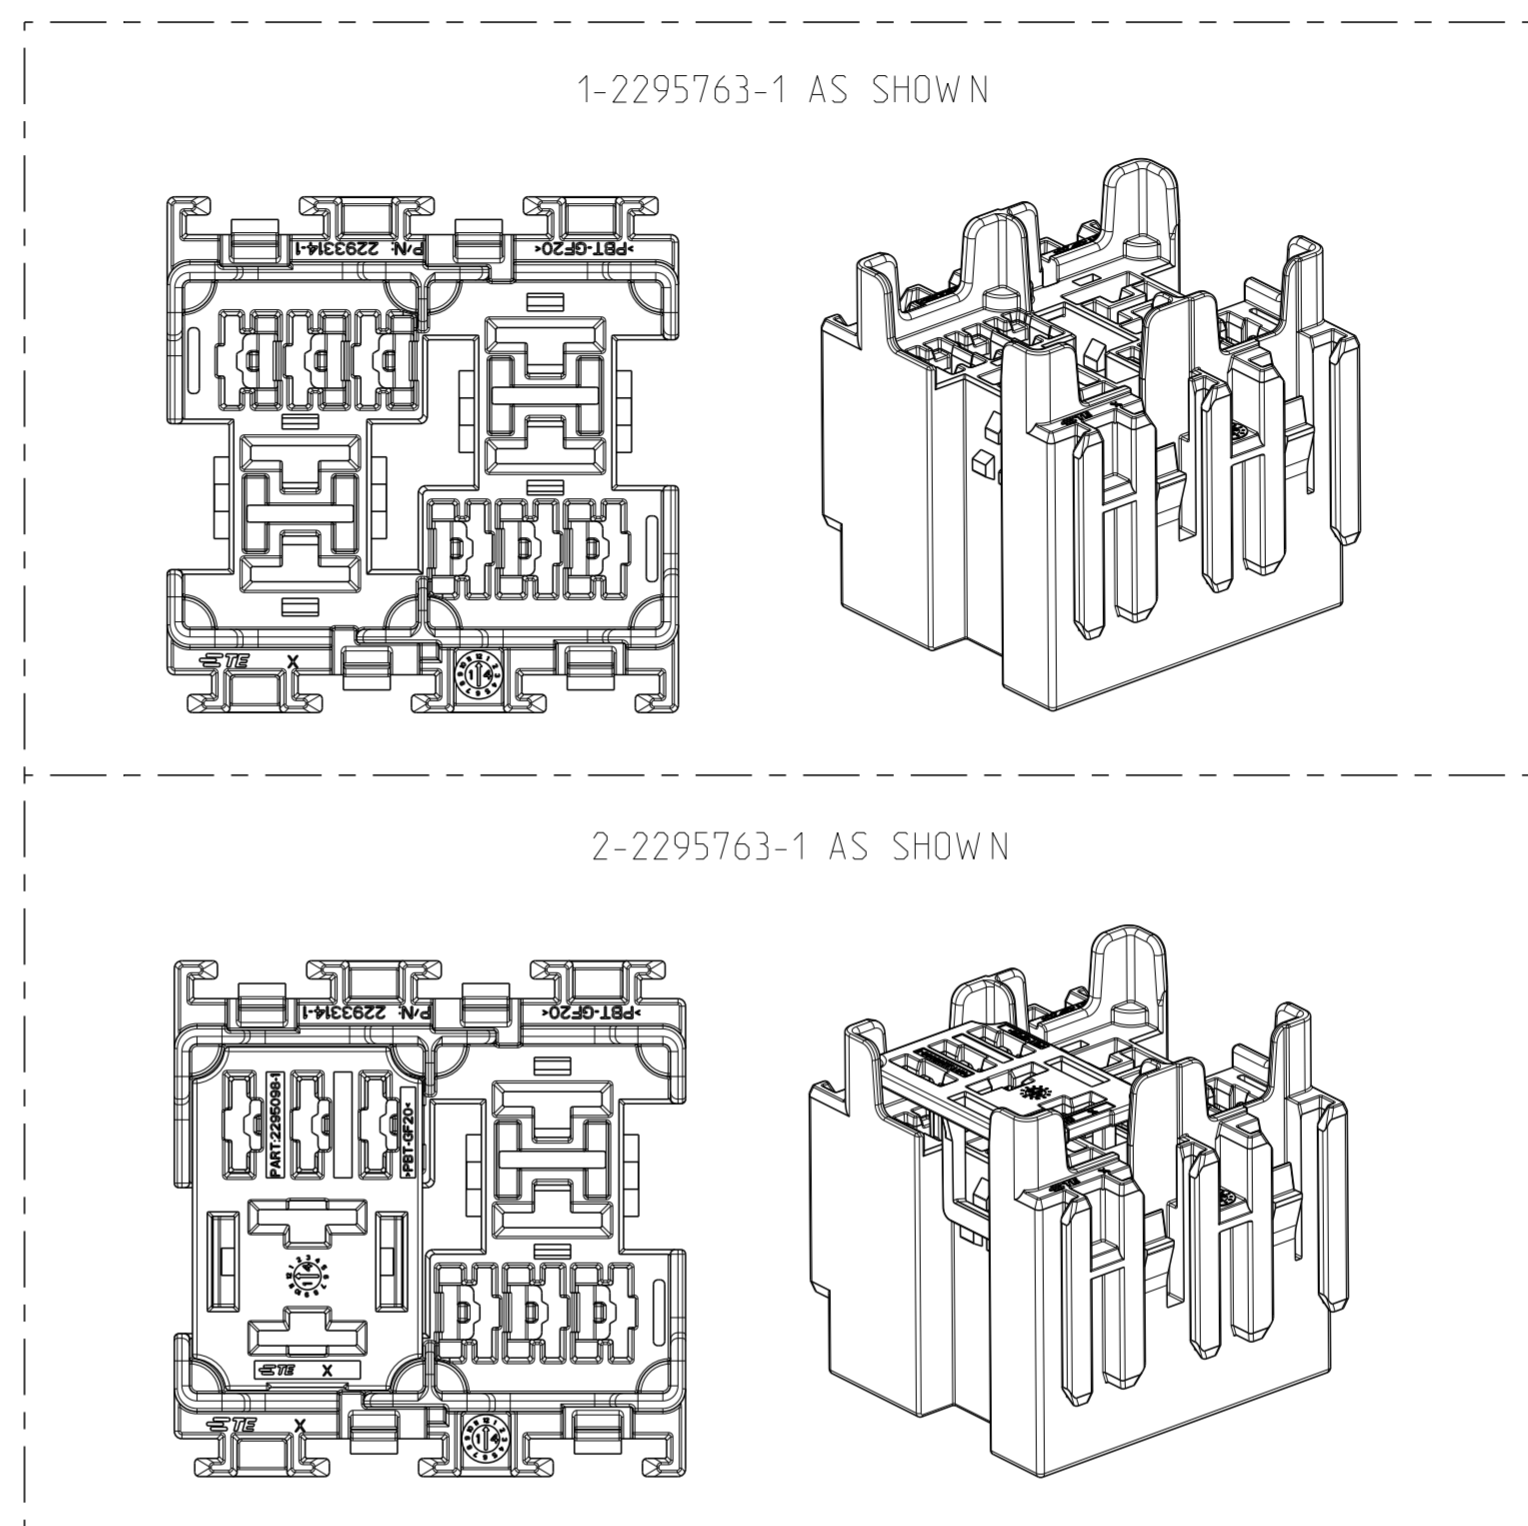

THIS DRAWING IS UNPUBLISHED. RELEASED FOR PUBLICATION 20  
 © COPYRIGHT 20 BY - ALL RIGHTS RESERVED.

REVISIONS					
P	LTR	DESCRIPTION	DATE	DWN	APVD
B		REVISION (ECO-18-007289)	11JUL18	X.X	D.L
B1		REVISION (ECR-19-006402)	23APR19	X.X	D.L
B2		REVISION (ECO-19-018344)	03DEC19	W.W	D.L
C		ECR-20-015780(Change protection wall height)	26MAY2021	X.X	D.L

2295763-1  
 2295763-2  
 2295763-3  
 AS SHOWN

- PLEASE REFER TO TABLE 1 FOR CONTACT INFORMATION
- RETAINERS SUPPLIED IN OPEN POSITION
- △ INTERFACE DRAWING FOR HOUSING MOUNTING:114-101091

P/N	DESCRIPTION	REV
2-2295763-1	MICRO RELAY HOLDER ASSY	B
1-2295763-1	MICRO RELAY HOLDER	C
2295763-1	MICRO RELAY HOLDER ASSY	C
2295763-2	MICRO RELAY HOLDER ASSY	B
2295763-3	MICRO RELAY HOLDER ASSY	B

ITEM	DESCRIPTION	MATERIAL	COLOUR	QTY			
4	RETAINER	PBT-GF20	BLUE	2	-	-	-
3	RETAINER	PBT-GF20	GRAY	-	2	-	-
2	RETAINER	PBT-GF20	RED	-	-	2	1
1	HOUSING	PBT-GF20	BLACK	1	1	1	1

TABLE 1

CONTACT TYPE	PART NO.	WIRE RANGE MM <sup>2</sup>
FASTON 4.8	1897537-1	0.3-0.5
	1897538-1	0.75-1.25
	1897539-1	2.0-3.0
MCP6.3/4.8K	1241404-1	1.0-2.5
	1241406-1	2.5-4.0
	241408-1	4.0-6.0