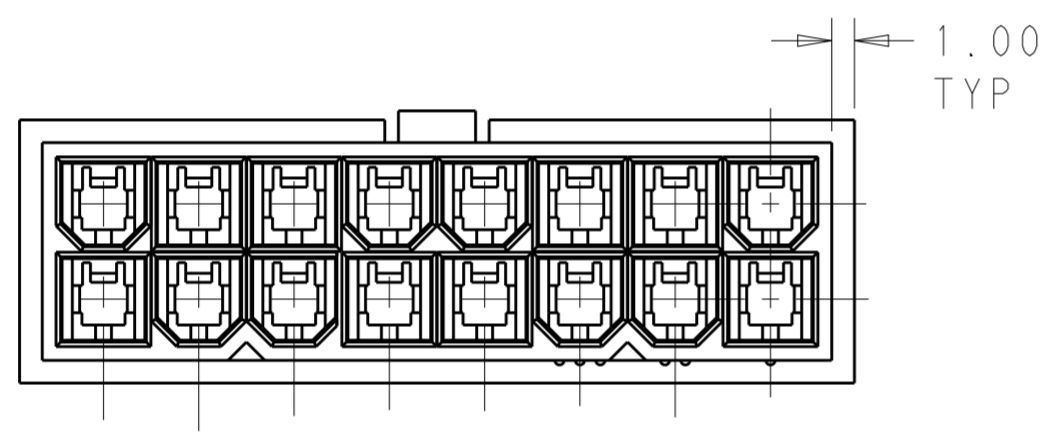

- 1 POLYAMIDE, UL94-V0, COLOR: NATURAL (WHITE)
- 2 GLOW WIRE FLAMMABILITY INDEX (GWFI) 850°C AT LEAST ACC. TO IEC 60335-1
- 3 GLOW WIRE IGNITION TEMPERATURE (GWIT) 775°C AT LEAST, ACC. TO IEC 60335-1
- 4 GLOW WIRE END PRODUCT TEMPERATURE (GWEPT) 750°C NO FLAME, ACC. TO IEC 60335-1

| | | |
|-------|------------|-------------|
| 51.60 | 24 | 2-2296206-4 |
| 47.40 | 22 | 2-2296206-2 |
| 43.20 | 20 | 2-2296206-0 |
| 39.00 | 18 | 1-2296206-8 |
| 34.80 | 16 | 1-2296206-6 |
| 30.60 | 14 | 1-2296206-4 |
| 26.40 | 12 | 1-2296206-2 |
| 22.20 | 10 | 1-2296206-0 |
| 18.00 | 8 | 2296206-8 |
| 13.80 | 6 | 2296206-6 |
| 9.60 | 4 | 2296206-4 |
| 5.40 | 2 | 2296206-2 |
| DIM L | NO. OF POS | PART NO. |

THIS DRAWING IS A CONTROLLED DOCUMENT.

| | | | |
|-------------|--|----------------------------------|---|
| DIMENSIONS: | TOLERANCES UNLESS OTHERWISE SPECIFIED: | DWN NAGALAKSHMI K 23SEP2015 | TE Connectivity |
| mm | 0 PLC ± | CHK CHIARELLI, DAVIDE 23SEP2015 | |
| | 1 PLC ± | APVD CHIARELLI, DAVIDE 23SEP2015 | |
| | 2 PLC ±0.25 | PRODUCT SPEC 108-2112 | |
| | 3 PLC ± | APPLICATION SPEC 114-13172 | NAME PLUG HOUSING VAL-U-LOK, GLOW WIRE AND V0 |
| | 4 PLC ± | WEIGHT - | SIZE CAGE CODE DRAWING NO RESTRICTED TO |
| MATERIAL | ANGLES ± | Customer Drawing | A200779 C-2296206 |
| | FINISH | SCALE 3:1 | SHEET 1 OF 1 REV A |