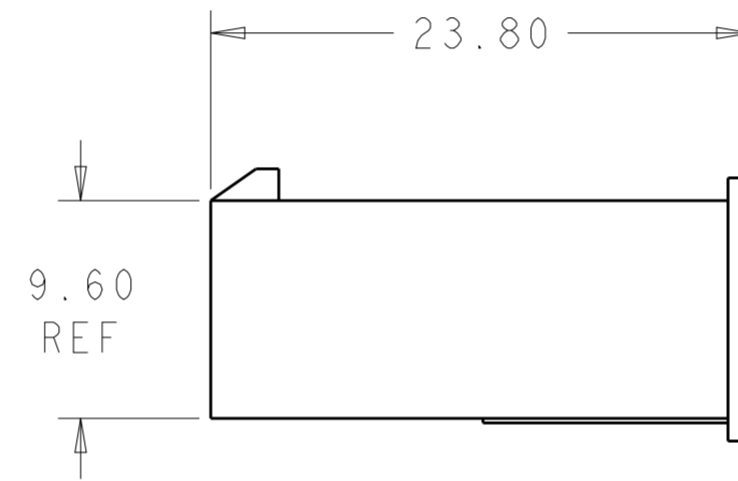

- 1 POLYAMIDE, UL94-V0, COLOR: NATURAL (WHITE)
- 2 GLOW WIRE FLAMMABILITY INDEX (GWFI) 850°C AT LEAST ACC. TO IEC 60335-1
- 3 GLOW WIRE IGNITION TEMPERATURE (GWIT) 775°C AT LEAST, ACC. TO IEC 60335-1
- 4 GLOW WIRE END PRODUCT TEMPERATURE (GWEPT) 750°C NO FLAME, ACC. TO IEC 60335-1

| | | |
|-------|------------|-------------|
| 51.60 | 24 | 2-2296206-4 |
| 47.40 | 22 | 2-2296206-2 |
| 43.20 | 20 | 2-2296206-0 |
| 39.00 | 18 | 1-2296206-8 |
| 34.80 | 16 | 1-2296206-6 |
| 30.60 | 14 | 1-2296206-4 |
| 26.40 | 12 | 1-2296206-2 |
| 22.20 | 10 | 1-2296206-0 |
| 18.00 | 8 | 2296206-8 |
| 13.80 | 6 | 2296206-6 |
| 9.60 | 4 | 2296206-4 |
| 5.40 | 2 | 2296206-2 |
| DIM L | NO. OF POS | PART NO. |