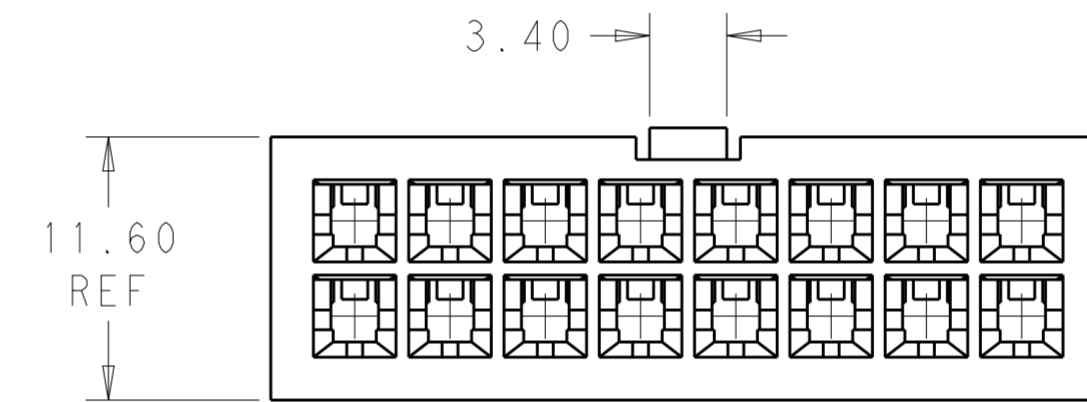

- 1 POLYAMIDE, UL94-V0, COLOR: NATURAL (WHITE)
- 2 GLOW WIRE FLAMMABILITY INDEX (GWFI) 850°C AT LEAST ACC. TO IEC 60335-1
- 3 GLOW WIRE IGNITION TEMPERATURE (GWIT) 775°C AT LEAST, ACC. TO IEC 60335-1
- 4 GLOW WIRE END PRODUCT TEMPERATURE (GWEPT) 750°C NO FLAME, ACC. TO IEC 60335-1

| | | |
|-------|------------|-------------|
| 51.60 | 24 | 2-2296206-4 |
| 47.40 | 22 | 2-2296206-2 |
| 43.20 | 20 | 2-2296206-0 |
| 39.00 | 18 | 1-2296206-8 |
| 34.80 | 16 | 1-2296206-6 |
| 30.60 | 14 | 1-2296206-4 |
| 26.40 | 12 | 1-2296206-2 |
| 22.20 | 10 | 1-2296206-0 |
| 18.00 | 8 | 2296206-8 |
| 13.80 | 6 | 2296206-6 |
| 9.60 | 4 | 2296206-4 |
| 5.40 | 2 | 2296206-2 |
| DIM L | NO. OF POS | PART NO. |

THIS DRAWING IS A CONTROLLED DOCUMENT.

| | | | |
|-------------|--|----------------------------------|---|
| DIMENSIONS: | TOLERANCES UNLESS OTHERWISE SPECIFIED: | DWN NAGALAKSHMI K 23SEP2015 | TE Connectivity |
| mm | 0 PLC ± | CHK CHIARELLI, DAVIDE 23SEP2015 | |
| | 1 PLC ± | APVD CHIARELLI, DAVIDE 23SEP2015 | |
| | 2 PLC ±0.25 | PRODUCT SPEC 108-2112 | |
| | 3 PLC ± | APPLICATION SPEC 114-13172 | NAME PLUG HOUSING VAL-U-LOK, GLOW WIRE AND V0 |
| | 4 PLC ± | WEIGHT - | SIZE CAGE CODE DRAWING NO RESTRICTED TO |
| MATERIAL | ANGLES ± | Customer Drawing | A200779 C-2296206 |
| | FINISH | SCALE 3:1 | SHEET 1 OF 1 REV A |