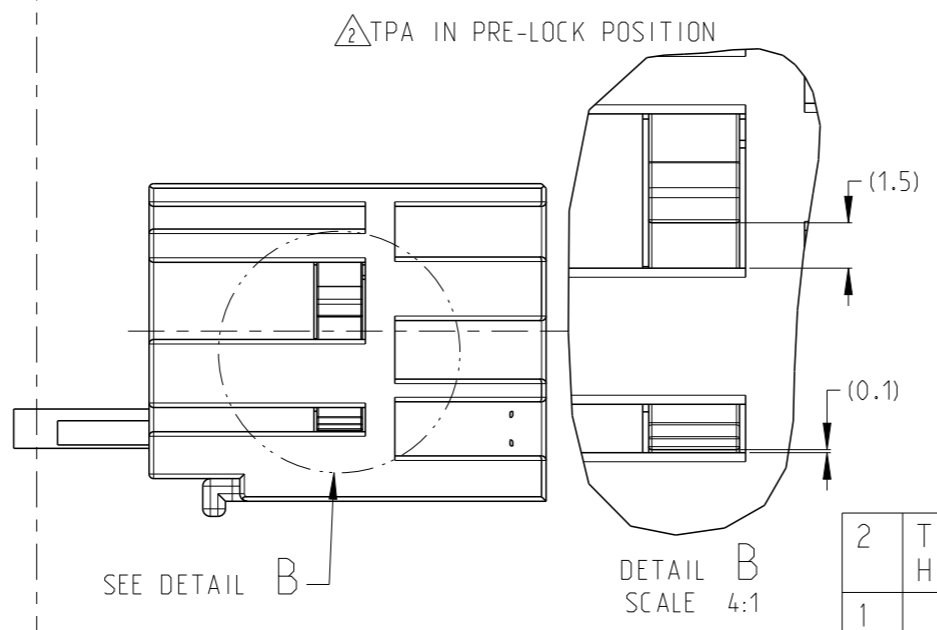

NOTE:
 1. TPA IN PRE-LOCK POSITION WHEN DELIVERY.
 2. TPA IN END-LOCK POSITION.
 3. PRODUCT SPEC 108-101431, APPLICATION SPEC 114-101077.
 4. MATING PART IS X-2298627-X
 5. APPLICABLE CONTACT AND WIRE SIZE SEE BELOW: