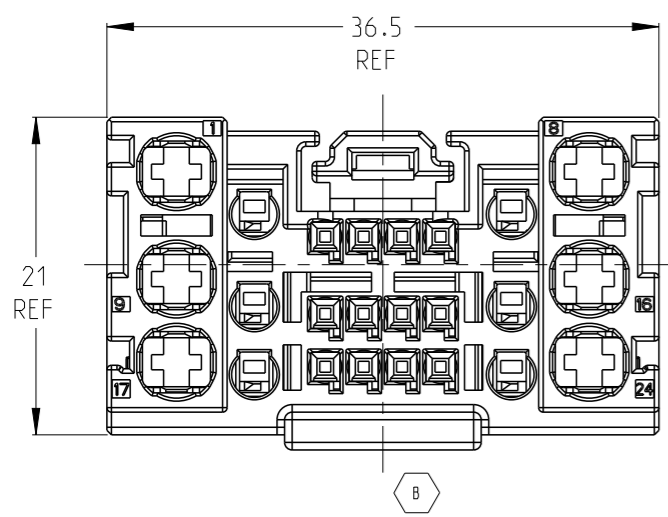

NOTE:
 1. TPA IN PRE-LOCK POSITION WHEN DELIVERY.
 2. TPA IN END-LOCK POSITION.
 3. PRODUCT SPEC 108-101431, APPLICATION SPEC 114-101077.
 4. MATING PART IS X-2298627-X
 5. APPLICABLE CONTACT AND WIRE SIZE SEE BELOW:

CONTACT SIZE(MM)	WIRE SIZE(MM2)	INSULATION DIA(MM)	CONTACT	PLATING
1.2mm	0.22-0.35	1.1-1.4	2296537-1	PRE-TIN
	0.5-0.75	1.4-1.9	2296537-2	PRE-TIN
	1.0-1.5	1.9-2.4	2296537-3	PRE-TIN
0.64mm	>0.2-0.35	0.9-1.6	928999-1	PRE-TIN
	0.5-0.75	1.4-1.9	5-928999-1	PRE-TIN
			963715-1	PRE-TIN
2.8mm	0.5-1.0	1.4-2.1	1241388-1	PRE-TIN
	>1.0-2.5	2.2-3.0	1241390-1	PRE-TIN
	>2.5-4.0	2.7-3.7	1-968853-1	PRE-TIN