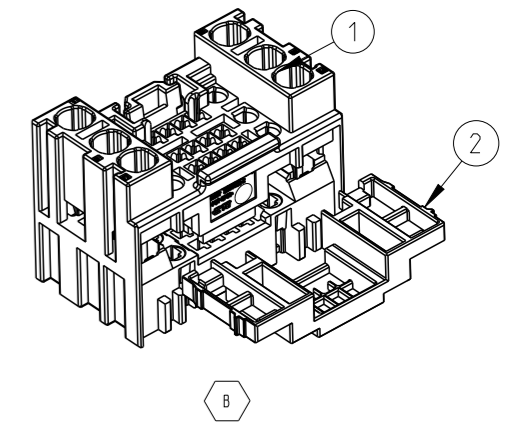

NOTE:
 1. TPA IN PRE-LOCK POSITION WHEN DELIVERY.
 2. TPA IN END-LOCK POSITION.
 3. PRODUCT SPEC 108-101431, APPLICATION SPEC 114-101077.
 4. MATING PART IS X-2298627-X
 5. APPLICABLE CONTACT AND WIRE SIZE SEE BELOW: