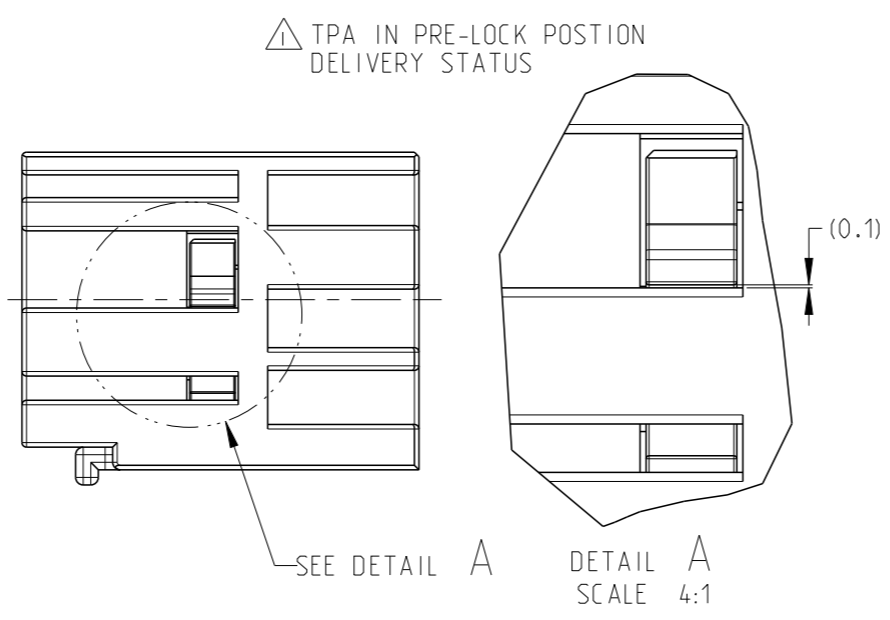

NOTE:
 1. TPA IN PRE-LOCK POSITION WHEN DELIVERY.
 2. TPA IN END-LOCK POSITION.
 3. PRODUCT SPEC 108-101431, APPLICATION SPEC 114-101077.
 4. MATING PART IS X-2298627-X
 5. APPLICABLE CONTACT AND WIRE SIZE SEE BELOW: