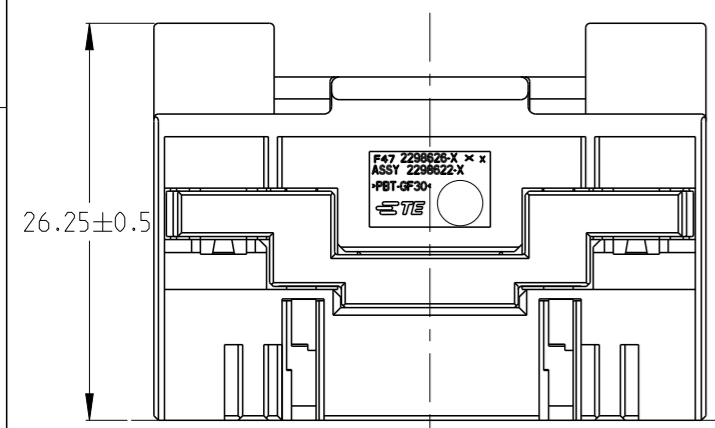

NOTE:
 1. TPA IN PRE-LOCK POSITION WHEN DELIVERY.
 2. TPA IN END-LOCK POSITION.
 3. PRODUCT SPEC 108-101431, APPLICATION SPEC 114-101077.
 4. MATING PART IS X-2298627-X
 5. APPLICABLE CONTACT AND WIRE SIZE SEE BELOW: