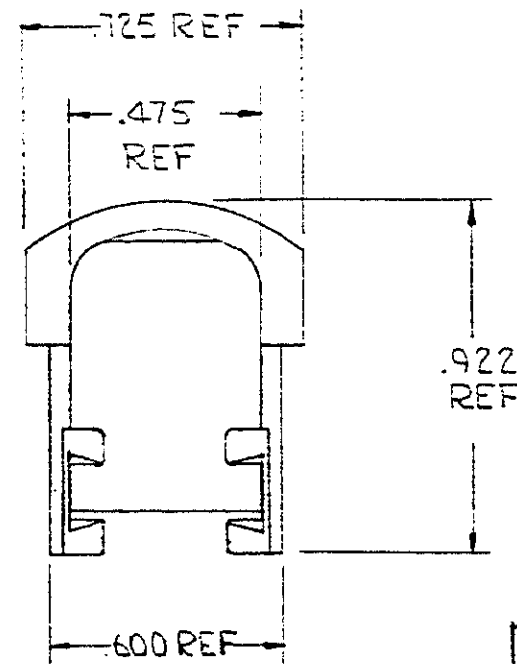

S

PART N <sup>o</sup>	COLOR
229909-1	BLK
229909-4	GRAY

DIMENSIONS IN INCHES. DO NOT SCALE PRINT.

REVISION RECORD				NUMBER 229909	REQUIRED PER ASSEMBLY				DWG SIZE UNPUBLISHED COPY NOT TO BE REPRODUCED NOR PUBLISHED WITHOUT WRITTEN PERMISSION ©1971 AMP INCORPORATED. ALL RIGHTS RESERVED. AMP PRODUCTS COVERED BY PATENTS AND/OR PATENTS PENDING.		REMARKS		ITEM NO
F	OBS - Z ECN AA-3065	SD	6-24-86		DESCRIPTION				MATERIAL AND FINISH		<b>AMP</b> AMP INCORPORATED HARRISBURG, PENNA.		CLASS TYPE TOLERANCE EXCEPT AS NOTED = .015 = 1" 0' LOC AA B NO 229909 REV F.
E	OBSELETE -3, PER ECN AA-2584	JW	9-18-80						THERMOPLASTIC				
D	INACTIVATE-2-3 PER ECN AA-274	CU	2/2/84						WIRE - RANGE - INSULATION				
C	ADDED (-4) ECN C-81	RR	9/11/82						NAME				
B	ADDED (-3) ECN C-39	JC	2/24-73						COVER				
A	ADDED (-2)	JC	2/24-73						50 POSITION CHAMP® CONNECTOR				
LTR	REVISION RECORD	DR	CHK DATE										

10/2 AA

8 7 6 5 4 3 2 1