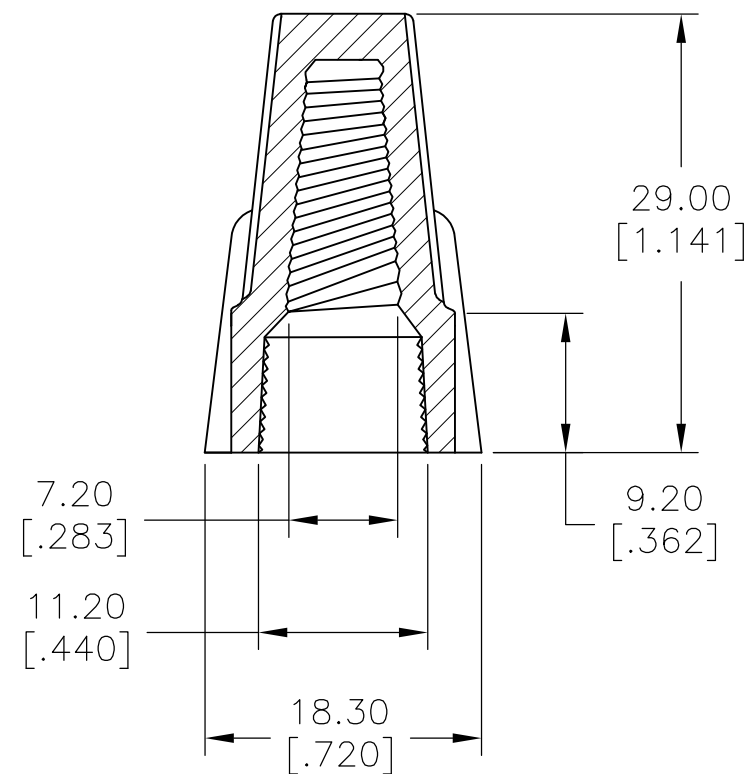

THIS DRAWING IS UNPUBLISHED.

RELEASED FOR PUBLICATION

ALL RIGHTS RESERVED.

© COPYRIGHT - By -

REVISIONS

P	LTR	DESCRIPTION	DATE	DWN	APVD
	A	NEW DRAWING	14JAN2016	NK	RH

- 1 WORKING TEMPERATURE: 105° C
- 2 VOLTAGE: 600V MAX.
- 3 COLOR: TAN
- 4 WIRE RANGE: #22-#8 AWG MAX.4#12 MIN.3#22 SOL
- 5 SPRING INSERT: STEEL

2299510-1 AS SHOWN

THIS DRAWING IS A CONTROLLED DOCUMENT.		DWN NAGALAKSHMI K 14JAN2016	TE Connectivity				
DIMENSIONS: mm [INCHES]		CHK HILL RYAN 14JAN2016					
		APVD HILL RYAN 14JAN2016	NAME				
TOLERANCES UNLESS OTHERWISE SPECIFIED:		PRODUCT SPEC	CPGI-WC-TG-TN-BULK				
0 PLC ± - 1 PLC ± 0.2[.007] 2 PLC ± 0.4[.015] 3 PLC ± - 4 PLC ± - ANGLES ± -		APPLICATION SPEC	SIZE	CAGE CODE	DRAWING NO		
MATERIAL TOUGH THERMOPLASTIC UL 94V-2 FLAME-RETARDANT		FINISH	WEIGHT	A3	00779	C-2299510	RESTRICTED TO
			CUSTOMER DRAWING		SCALE	SHEET	REV
					2:1	1 OF 1	A