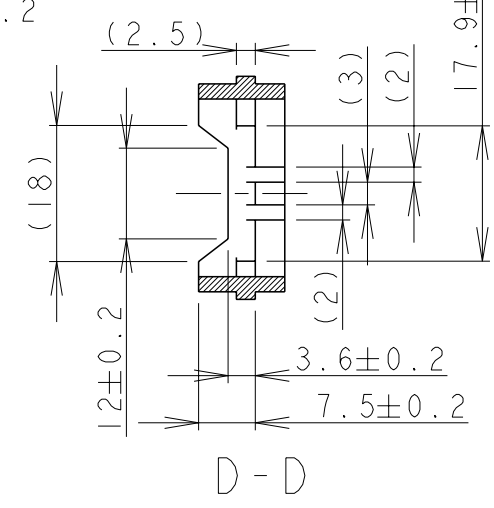

端子挿入状態
TERMINALS INSERTED CONDITION

RECOMMENDED PANEL DIMENSIONS
METAL PANEL

SCALE 1:1

PLASTIC PANEL

SCALE 1:1

- △. [-Z-] 面より2mmの範囲で測定
- △. 相手ハウジングと所定の機能を満足してかん合出来ること
- 3. 内装するリセプタクル コンタクト型番: 776001
- △. TO BE MEASURED BETWEEN [-Z-] AND 2mm
- △. TO BE MATE WITH CAP HOUSING SMOOTHLY
- 3. APPLIED RECEPTACLE CONTACT PART NUMBER: 776001

BLACK	2301724-6
NATURAL	2301724-5
COLOR	TE PN

THIS DRAWING IS A CONTROLLED DOCUMENT.		DWN Y. TSUTSUI 17OCT2017	TE Connectivity	
DIMENSIONS: 単位: ㎜		CHK Y. SHINDO 17OCT2017		
TOLERANCES UNLESS OTHERWISE SPECIFIED:		APVD T. KOHNO 17OCT2017	NAME DIAGNOSTIC CONNECTOR TYPE-11	
1-PLC ±		PRODUCT SPEC 108-140155	16POS. PLUG HOUSING	
2-PLC ±		APPLICATION SPEC	SIZE	
3-PLC ±		取付適用規格	CAGE CODE	
4-PLC ±		ANGLES ±3°	DRAWING NO	
FINISH 仕上		SEE TABLE	RESTRICTED TO	
MATERIAL 材料	PBT	WEIGHT 11.2 g	A200779	
CUSTOMER DRAWING		SCALE 2:1	SHEET 1 OF 1	
			REV AI	