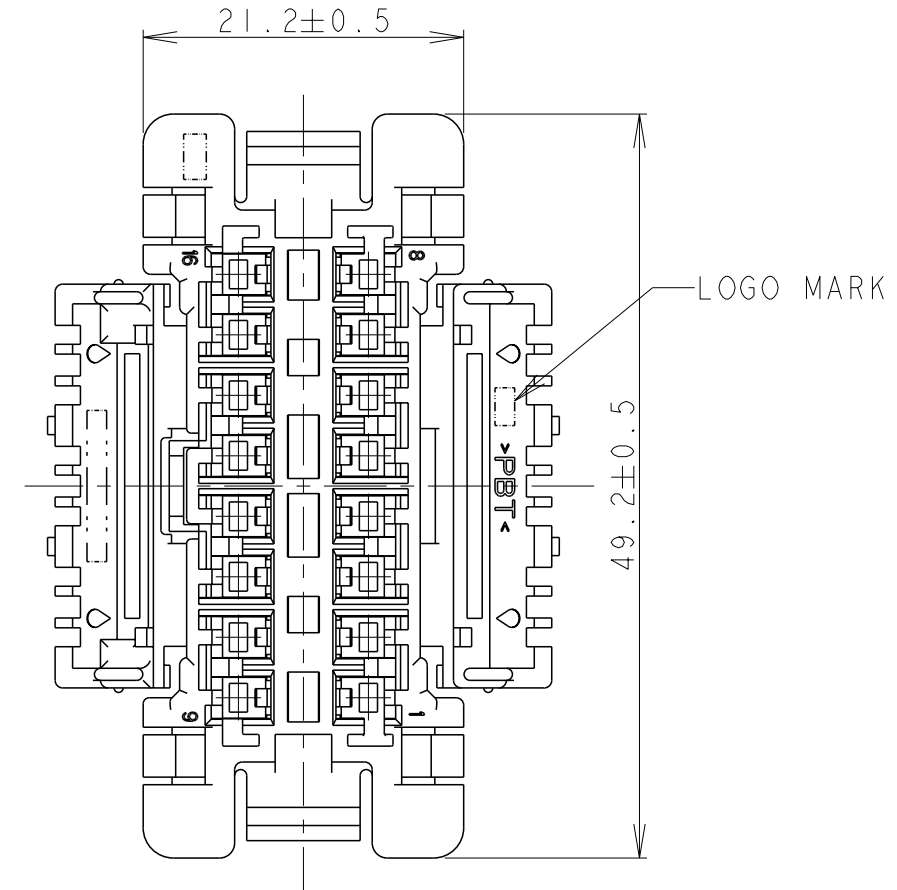

端子挿入状態
TERMINALS INSERTED CONDITION

RECOMMENDED PANEL DIMENSIONS
METAL PANEL

SCALE 1:1

PLASTIC PANEL

SCALE 1:1

- △. [-Z-] 面より2mmの範囲で測定
- △. 相手ハウジングと所定の機能を満足してかん合出来ること
- 3. 内装するリセプタクル コンタクト型番: 776001
- △. TO BE MEASURED BETWEEN [-Z-] AND 2mm
- △. TO BE MATE WITH CAP HOUSING SMOOTHLY
- 3. APPLIED RECEPTACLE CONTACT PART NUMBER: 776001

BLACK	2301724-6
NATURAL	2301724-5
COLOR	TE PN

THIS DRAWING IS A CONTROLLED DOCUMENT.		DWN Y. TSUTSUI 17OCT2017	TE Connectivity	
DIMENSIONS: 単位: ㎜		CHK Y. SHINDO 17OCT2017		
TOLERANCES UNLESS OTHERWISE SPECIFIED:		APVD T. KOHNO 17OCT2017	NAME DIAGNOSTIC CONNECTOR TYPE-11	
1-PLC ±		PRODUCT SPEC 108-140155	16POS. PLUG HOUSING	
2-PLC ±		APPLICATION SPEC	SIZE	
3-PLC ±		取付適用規格	CAGE CODE	
4-PLC ±		ANGLES ±3°	DRAWING NO	
FINISH 仕上		SEE TABLE	RESTRICTED TO	
MATERIAL 材料	PBT	WEIGHT 11.2 g	A200779	
CUSTOMER DRAWING		SCALE 2:1	SHEET 1 OF 1	
			REV AI	