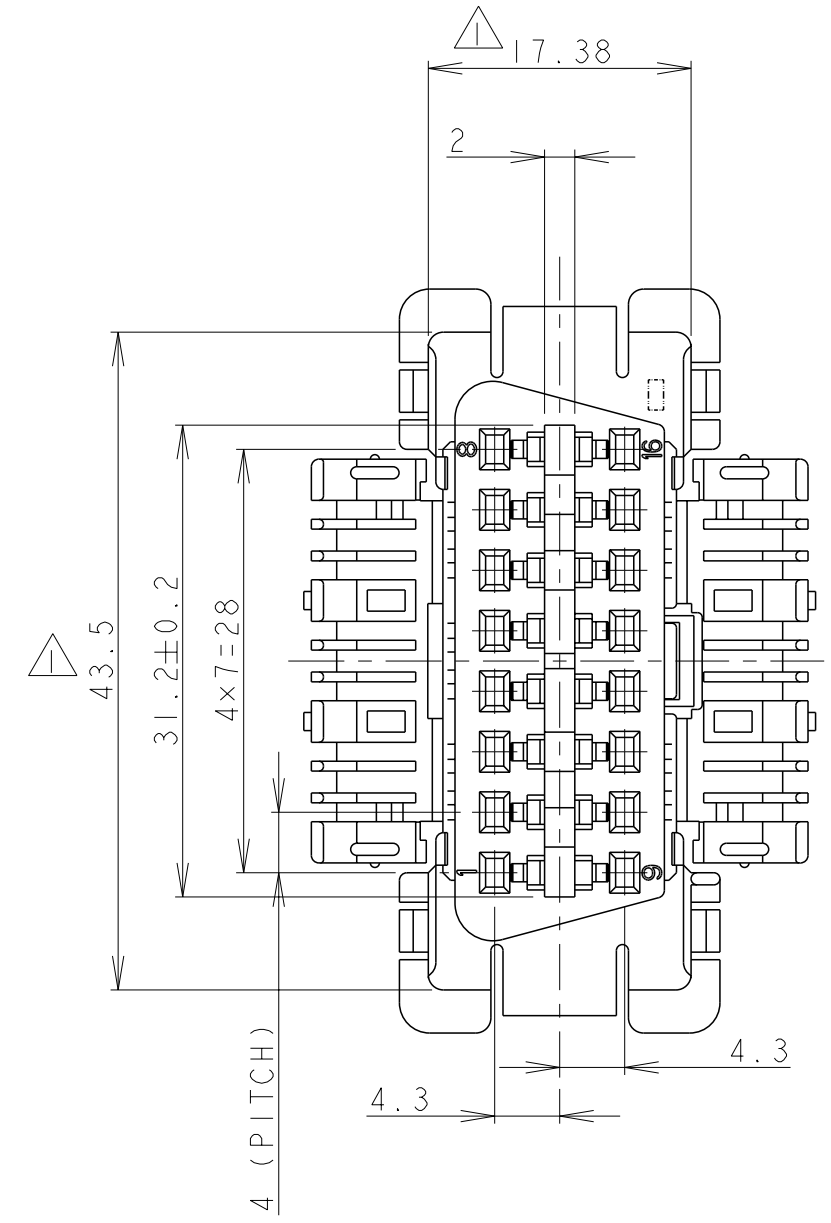

端子挿入状態
TERMINALS INSERTED CONDITION

RECOMMENDED PANEL DIMENSIONS
METAL PANEL

SCALE 1:1

PLASTIC PANEL

SCALE 1:1

- △. [-Z-] 面より2mmの範囲で測定
- △. 相手ハウジングと所定の機能を満足してかん合出来ること
- 3. 内装するリセプタクル コンタクト型番: 776001
- △. TO BE MEASURED BETWEEN [-Z-] AND 2mm
- △. TO BE MATE WITH CAP HOUSING SMOOTHLY
- 3. APPLIED RECEPTACLE CONTACT PART NUMBER: 776001

BLACK	2301724-6
NATURAL	2301724-5
COLOR	TE PN

THIS DRAWING IS A CONTROLLED DOCUMENT.		DWN Y. TSUTSUI 17OCT2017	TE Connectivity	
DIMENSIONS: 単位: ㎜		CHK Y. SHINDO 17OCT2017		
TOLERANCES UNLESS OTHERWISE SPECIFIED:		APVD T. KOHNO 17OCT2017	NAME DIAGNOSTIC CONNECTOR TYPE-11	
1-PLC ±		PRODUCT SPEC 108-140155	16POS. PLUG HOUSING	
2-PLC ±		APPLICATION SPEC	SIZE	
3-PLC ±		取付適用規格	CAGE CODE	
4-PLC ±		ANGLES ±3°	DRAWING NO	
FINISH 仕上		SEE TABLE	RESTRICTED TO	
MATERIAL 材料	PBT	WEIGHT 11.2 g	A200779	
CUSTOMER DRAWING		SCALE 2:1	SHEET 1 OF 1	
			REV AI	