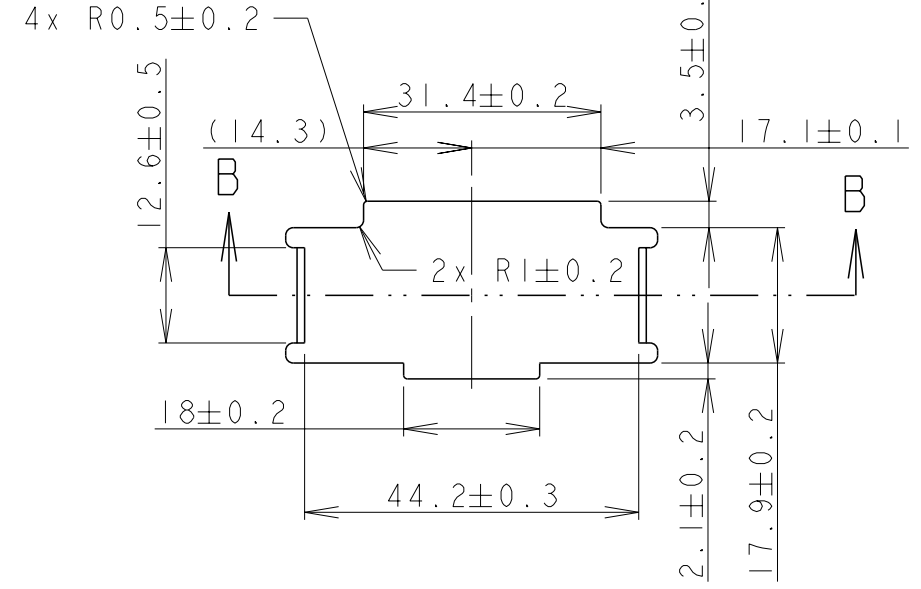

端子挿入状態
TERMINALS INSERTED CONDITION

RECOMMENDED PANEL DIMENSIONS
METAL PANEL

SCALE 1:1

PLASTIC PANEL

SCALE 1:1

- △. [-Z-] 面より2mmの範囲で測定
- △. 相手ハウジングと所定の機能を満足してかん合出来ること
- 3. 内装するリセプタクル コンタクト型番: 776001
- △. TO BE MEASURED BETWEEN [-Z-] AND 2mm
- △. TO BE MATE WITH CAP HOUSING SMOOTHLY
- 3. APPLIED RECEPTACLE CONTACT PART NUMBER: 776001

BLACK	2301724-6
NATURAL	2301724-5
COLOR	TE PN

THIS DRAWING IS A CONTROLLED DOCUMENT.		DWN Y. TSUTSUI 17OCT2017	TE Connectivity	
DIMENSIONS: 単位: ㎜		CHK Y. SHINDO 17OCT2017		
TOLERANCES UNLESS OTHERWISE SPECIFIED:		APVD T. KOHNO 17OCT2017	NAME DIAGNOSTIC CONNECTOR TYPE-11	
1-PLC ±		PRODUCT SPEC 108-140155	16POS. PLUG HOUSING	
2-PLC ±		APPLICATION SPEC	SIZE	
3-PLC ±		取付適用規格	CAGE CODE	
4-PLC ±		ANGLES ±3°	DRAWING NO	
FINISH 仕上		SEE TABLE	RESTRICTED TO	
MATERIAL 材料	PBT	WEIGHT 11.2 g	A200779	
CUSTOMER DRAWING		SCALE 2:1	SHEET 1 OF 1	
			REV AI	