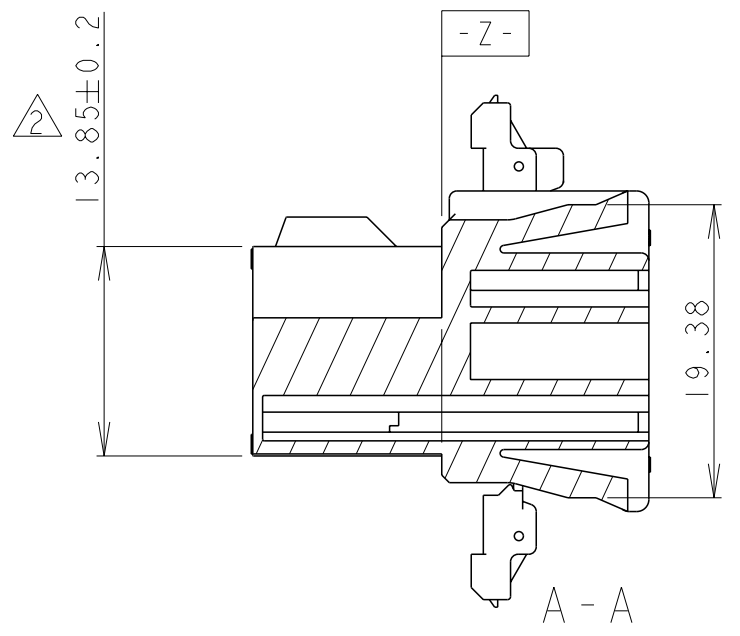

端子挿入状態
TERMINALS INSERTED CONDITION

RECOMMENDED PANEL DIMENSIONS
METAL PANEL

SCALE 1:1

PLASTIC PANEL

SCALE 1:1

- △. [-Z-] 面より2mmの範囲で測定
- △. 相手ハウジングと所定の機能を満足してかん合出来ること
- 3. 内装するリセプタクル コンタクト型番: 776001
- △. TO BE MEASURED BETWEEN [-Z-] AND 2mm
- △. TO BE MATE WITH CAP HOUSING SMOOTHLY
- 3. APPLIED RECEPTACLE CONTACT PART NUMBER: 776001

BLACK	2301724-6
NATURAL	2301724-5
COLOR	TE PN

THIS DRAWING IS A CONTROLLED DOCUMENT.		DWN Y. TSUTSUI 17OCT2017	TE Connectivity	
DIMENSIONS: 単位: ㎜		CHK Y. SHINDO 17OCT2017		
TOLERANCES UNLESS OTHERWISE SPECIFIED:		APVD T. KOHNO 17OCT2017	NAME DIAGNOSTIC CONNECTOR TYPE-11	
1-PLC ±		PRODUCT SPEC 108-140155	16POS. PLUG HOUSING	
2-PLC ±		APPLICATION SPEC	SIZE	
3-PLC ±		取付適用規格	CAGE CODE	
4-PLC ±		ANGLES ±3°	DRAWING NO	
FINISH 仕上		SEE TABLE	RESTRICTED TO	
MATERIAL 材料	PBT	WEIGHT 11.2 g	A200779	
CUSTOMER DRAWING		SCALE 2:1	SHEET 1 OF 1	
			REV AI	