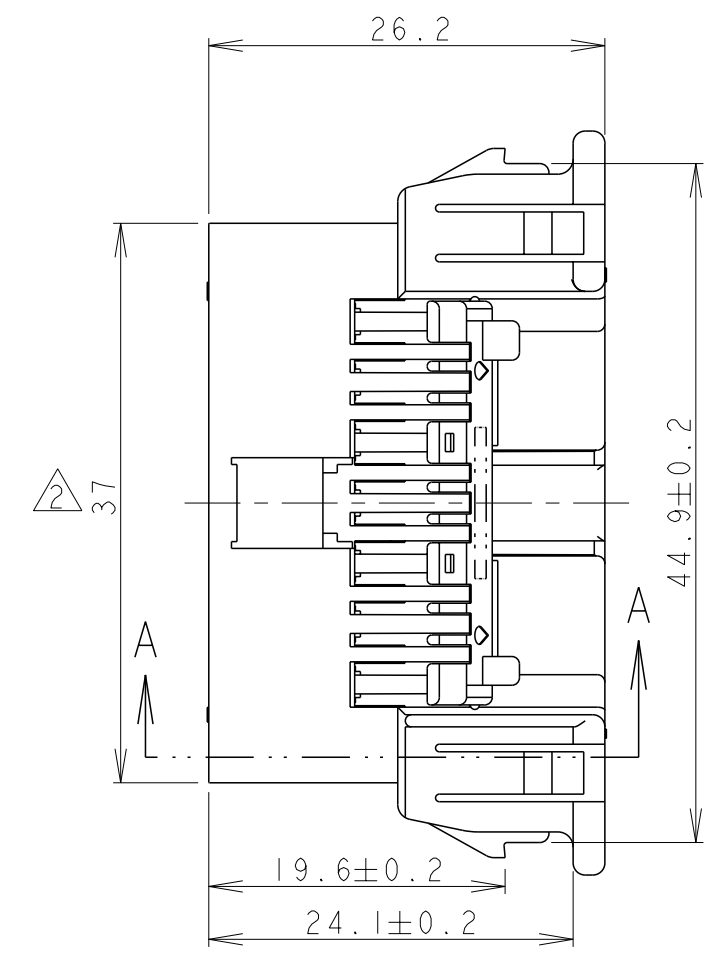

端子挿入状態
TERMINALS INSERTED CONDITION

RECOMMENDED PANEL DIMENSIONS
METAL PANEL

SCALE 1:1

PLASTIC PANEL

SCALE 1:1

- △. [-Z-] 面より2mmの範囲で測定
- △. 相手ハウジングと所定の機能を満足してかん合出来ること
- 3. 内装するリセプタクル コンタクト型番: 776001
- △. TO BE MEASURED BETWEEN [-Z-] AND 2mm
- △. TO BE MATE WITH CAP HOUSING SMOOTHLY
- 3. APPLIED RECEPTACLE CONTACT PART NUMBER: 776001

BLACK	2301724-6
NATURAL	2301724-5
COLOR	TE PN

THIS DRAWING IS A CONTROLLED DOCUMENT.		DWN Y. TSUTSUI 17OCT2017	TE Connectivity	
DIMENSIONS: 単位: ㎜		CHK Y. SHINDO 17OCT2017		
TOLERANCES UNLESS OTHERWISE SPECIFIED:		APVD T. KOHNO 17OCT2017	NAME DIAGNOSTIC CONNECTOR TYPE-11	
1-PLC ±		PRODUCT SPEC 108-140155	16POS. PLUG HOUSING	
2-PLC ±		APPLICATION SPEC	SIZE	
3-PLC ±		取付適用規格	CAGE CODE	
4-PLC ±		ANGLES ±3°	DRAWING NO	
FINISH 仕上		SEE TABLE	RESTRICTED TO	
MATERIAL 材料	PBT	WEIGHT 11.2 g	A200779	
CUSTOMER DRAWING		SCALE 2:1	SHEET 1 OF 1	
			REV AI	