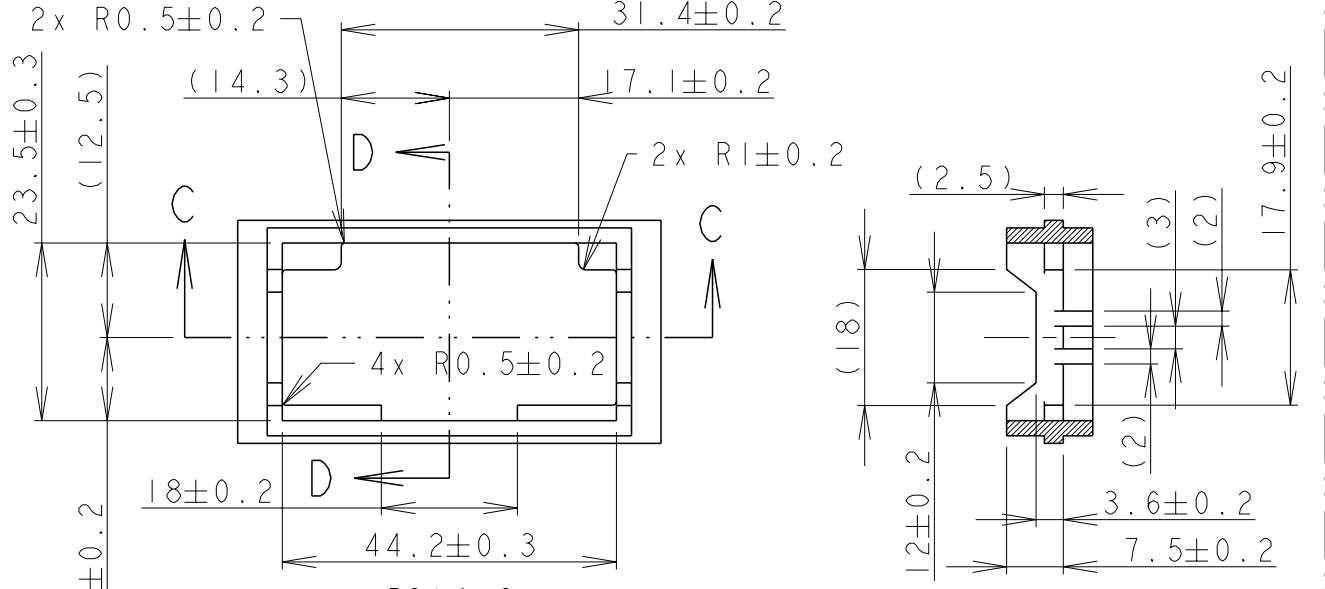

端子挿入状態
TERMINALS INSERTED CONDITION

RECOMMENDED PANEL DIMENSIONS
METAL PANEL

SCALE 1:1

PLASTIC PANEL

SCALE 1:1

- △. [-Z-] 面より2mmの範囲で測定
- △. 相手ハウジングと所定の機能を満足してかん合出来ること
- 3. 内装するリセプタクル コンタクト型番: 776001
- △. TO BE MEASURED BETWEEN [-Z-] AND 2mm
- △. TO BE MATE WITH CAP HOUSING SMOOTHLY
- 3. APPLIED RECEPTACLE CONTACT PART NUMBER: 776001

BLACK	2301724-6
NATURAL	2301724-5
COLOR	TE PN

THIS DRAWING IS A CONTROLLED DOCUMENT.		DWN Y. TSUTSUI 17OCT2017	TE Connectivity	
DIMENSIONS: 単位: ㎜		CHK Y. SHINDO 17OCT2017		
TOLERANCES UNLESS OTHERWISE SPECIFIED:		APVD T. KOHNO 17OCT2017	NAME DIAGNOSTIC CONNECTOR TYPE-11	
1-PLC ±		PRODUCT SPEC 108-140155	16POS. PLUG HOUSING	
2-PLC ±		APPLICATION SPEC	SIZE	
3-PLC ±		取付適用規格	CAGE CODE	
4-PLC ±		ANGLES ±3°	DRAWING NO	
FINISH 仕上		SEE TABLE	RESTRICTED TO	
MATERIAL 材料	PBT	WEIGHT 11.2 g	A200779	
CUSTOMER DRAWING		SCALE 2:1	SHEET 1 OF 1	
			REV AI	