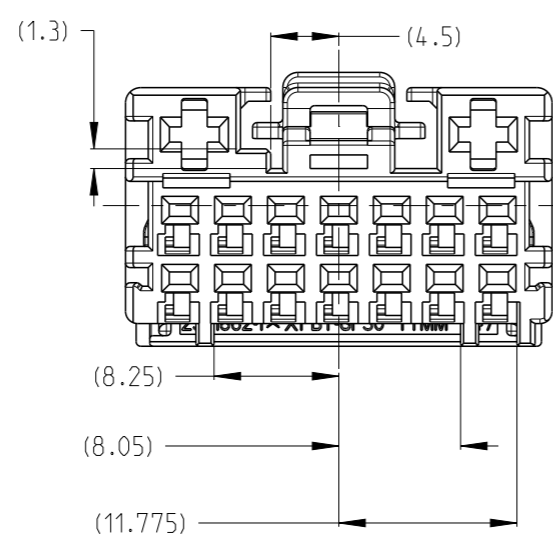

REVISIONS

P	LTR	DESCRIPTION	DATE	DWN	APVD
1	B	B SAMPLE	25SEP2017	A.D	I.Y
A		RELEASE	06AUG2018	A.D	SY.W
A1		ECR-18-010243	07SEP2018	A.D	SY.W
B		ECR-19-002169	25DEC2018	A.D	I.Y

NOTE:

- 1. TPA IN PRE-LOCK STATUS WHEN DELIVERY.
- 2. TPA IN END-LOCK AFTER CONTACT ASSEMBLY.
- 3. PRODUCT SPEC 108-101579.
- 4. MATING PART IS \*-2316757-\*
- 5. APPLICABLE CONTACT AND WIRE SIZE .SEE BELOW:

CONTACT SIZE (MM)	WIRE SIZE (MM2)	INSULATION DIA (MM)	CONTACT	PLATING
1.2	0.22-0.35	1.1-1.4	2296537-1	PRE-TIN
	0.5-0.75	1.4-1.9	2296537-2	PRE-TIN
	1.0-1.5	1.9-2.4	2296537-3	PRE-TIN
2.8	0.5-1.0	1.4-2.1	1241388-1	PRE-TIN
	>1.0-2.5	2.2-3.0	1241390-1	PRE-TIN
	>2.5-4.0	2.7-3.7	1-968853-1	PRE-TIN

2301812-1 CODING A BLACK

2301812-2 CODING B YELLOW

THIS DRAWING IS A CONTROLLED DOCUMENT.

DIMENSIONS:	TOLERANCES UNLESS OTHERWISE SPECIFIED:
mm	
Ø PLC	±
1 PLC	±0.1
2 PLC	±0.01
3 PLC	±0.001
4 PLC	±0.0001
ANGLES	±
MATERIAL	FINISH
SEE TABLE	-
-	finish_spec_2

APPLICATION SPEC

114-101077

WEIGHT

-

CUSTOMER DRAWING

TE Connectivity

NAME UNSEAL INLINE 16WAY REC ASSY

SIZE	CAGE CODE	DRAWING NO	RESTRICTED TO
A3	00779	C-2301812	-