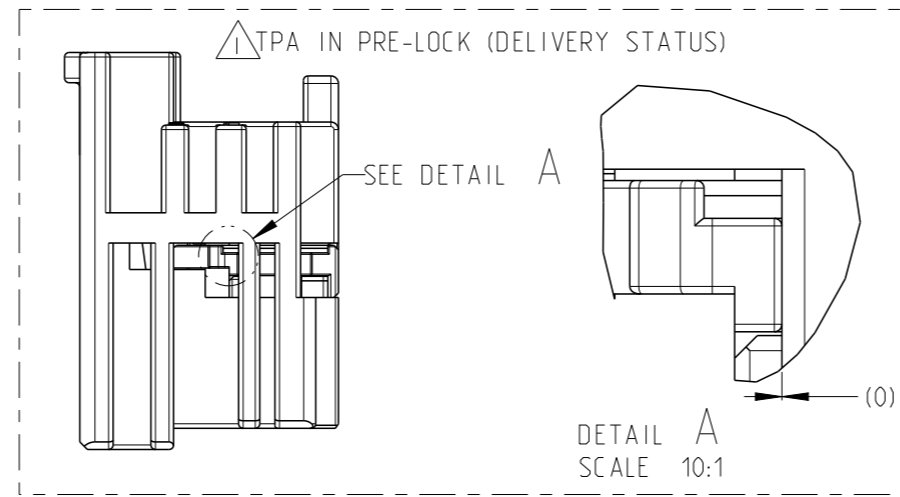

REVISIONS

P	LTR	DESCRIPTION	DATE	DWN	APVD
1	B	B SAMPLE	25SEP2017	A.D	I.Y
A		RELEASE	06AUG2018	A.D	SY.W
A1		ECR-18-010243	07SEP2018	A.D	SY.W
B		ECR-19-002169	25DEC2018	A.D	I.Y

NOTE:

- 1. TPA IN PRE-LOCK STATUS WHEN DELIVERY.
- 2. TPA IN END-LOCK AFTER CONTACT ASSEMBLY.
- 3. PRODUCT SPEC 108-101579.
- 4. MATING PART IS \*-2316757-\*
- 5. APPLICABLE CONTACT AND WIRE SIZE .SEE BELOW:

CONTACT SIZE (MM)	WIRE SIZE (MM2)	INSULATION DIA (MM)	CONTACT	PLATING
1.2	0.22-0.35	1.1-1.4	2296537-1	PRE-TIN
	0.5-0.75	1.4-1.9	2296537-2	PRE-TIN
	1.0-1.5	1.9-2.4	2296537-3	PRE-TIN
2.8	0.5-1.0	1.4-2.1	1241388-1	PRE-TIN
	>1.0-2.5	2.2-3.0	1241390-1	PRE-TIN
	>2.5-4.0	2.7-3.7	1-968853-1	PRE-TIN

2301812-1 CODING A BLACK

2301812-2 CODING B YELLOW

THIS DRAWING IS A CONTROLLED DOCUMENT.

DIMENSIONS:	TOLERANCES UNLESS OTHERWISE SPECIFIED:
mm	
Ø PLC	±
1 PLC	±0.1
2 PLC	±0.01
3 PLC	±0.001
4 PLC	±0.0001
ANGLES	±
MATERIAL	FINISH
SEE TABLE	-
-	finish_spec_2