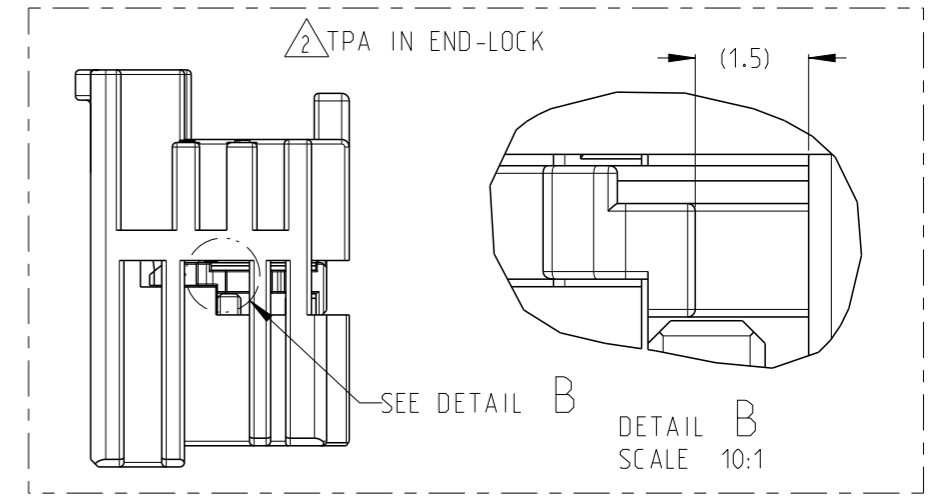

REVISIONS

P	LTR	DESCRIPTION	DATE	DWN	APVD
1	B	B SAMPLE	25SEP2017	A.D	I.Y
A		RELEASE	06AUG2018	A.D	SY.W
A1		ECR-18-010243	07SEP2018	A.D	SY.W
B		ECR-19-002169	25DEC2018	A.D	I.Y

NOTE:

- 1. TPA IN PRE-LOCK STATUS WHEN DELIVERY.
- 2. TPA IN END-LOCK AFTER CONTACT ASSEMBLY.
- 3. PRODUCT SPEC 108-101579.
- 4. MATING PART IS \*-2316757-\*
- 5. APPLICABLE CONTACT AND WIRE SIZE .SEE BELOW:

CONTACT SIZE (MM)	WIRE SIZE (MM2)	INSULATION DIA (MM)	CONTACT	PLATING
1.2	0.22-0.35	1.1-1.4	2296537-1	PRE-TIN
	0.5-0.75	1.4-1.9	2296537-2	PRE-TIN
	1.0-1.5	1.9-2.4	2296537-3	PRE-TIN
2.8	0.5-1.0	1.4-2.1	1241388-1	PRE-TIN
	>1.0-2.5	2.2-3.0	1241390-1	PRE-TIN
	>2.5-4.0	2.7-3.7	1-968853-1	PRE-TIN

2301812-1 CODING A BLACK

2301812-2 CODING B YELLOW

THIS DRAWING IS A CONTROLLED DOCUMENT.

DIMENSIONS:	TOLERANCES UNLESS OTHERWISE SPECIFIED:
mm	
Ø PLC	±
1 PLC	±0.1
2 PLC	±0.01
3 PLC	±0.001
4 PLC	±0.0001
ANGLES	±
MATERIAL	FINISH
SEE TABLE	-
-	finish_spec_2