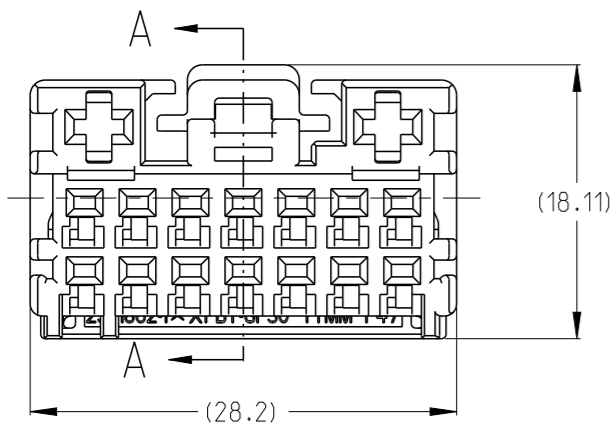

REVISIONS

P	LTR	DESCRIPTION	DATE	DWN	APVD
1	B	B SAMPLE	25SEP2017	A.D	I.Y
A		RELEASE	06AUG2018	A.D	SY.W
A1		ECR-18-010243	07SEP2018	A.D	SY.W
B		ECR-19-002169	25DEC2018	A.D	I.Y

NOTE:

- 1. TPA IN PRE-LOCK STATUS WHEN DELIVERY.
- 2. TPA IN END-LOCK AFTER CONTACT ASSEMBLY.
- 3. PRODUCT SPEC 108-101579.
- 4. MATING PART IS \*-2316757-\*
- 5. APPLICABLE CONTACT AND WIRE SIZE .SEE BELOW:

CONTACT SIZE (MM)	WIRE SIZE (MM2)	INSULATION DIA (MM)	CONTACT	PLATING
1.2	0.22-0.35	1.1-1.4	2296537-1	PRE-TIN
	0.5-0.75	1.4-1.9	2296537-2	PRE-TIN
	1.0-1.5	1.9-2.4	2296537-3	PRE-TIN
2.8	0.5-1.0	1.4-2.1	1241388-1	PRE-TIN
	>1.0-2.5	2.2-3.0	1241390-1	PRE-TIN
	>2.5-4.0	2.7-3.7	1-968853-1	PRE-TIN

2301812-1 CODING A BLACK

2301812-2 CODING B YELLOW

THIS DRAWING IS A CONTROLLED DOCUMENT.

DIMENSIONS:	TOLERANCES UNLESS OTHERWISE SPECIFIED:
mm	
Ø PLC	±
1 PLC	±0.1
2 PLC	±0.01
3 PLC	±0.001
4 PLC	±0.0001
ANGLES	±
MATERIAL	FINISH
SEE TABLE	-
-	finish_spec_2