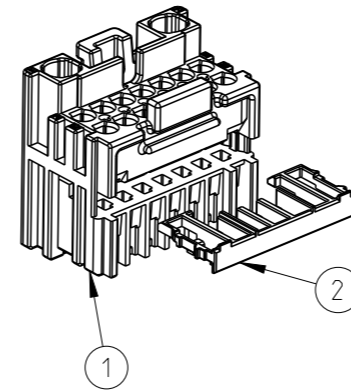

REVISIONS

P	LTR	DESCRIPTION	DATE	DWN	APVD
1	B	B SAMPLE	25SEP2017	A.D	I.Y
A		RELEASE	06AUG2018	A.D	SY.W
A1		ECR-18-010243	07SEP2018	A.D	SY.W
B		ECR-19-002169	25DEC2018	A.D	I.Y

NOTE:

- 1. TPA IN PRE-LOCK STATUS WHEN DELIVERY.
- 2. TPA IN END-LOCK AFTER CONTACT ASSEMBLY.
- 3. PRODUCT SPEC 108-101579.
- 4. MATING PART IS \*-2316757-\*
- 5. APPLICABLE CONTACT AND WIRE SIZE .SEE BELOW:

CONTACT SIZE (MM)	WIRE SIZE (MM2)	INSULATION DIA (MM)	CONTACT	PLATING
1.2	0.22-0.35	1.1-1.4	2296537-1	PRE-TIN
	0.5-0.75	1.4-1.9	2296537-2	PRE-TIN
	1.0-1.5	1.9-2.4	2296537-3	PRE-TIN
2.8	0.5-1.0	1.4-2.1	1241388-1	PRE-TIN
	>1.0-2.5	2.2-3.0	1241390-1	PRE-TIN
	>2.5-4.0	2.7-3.7	1-968853-1	PRE-TIN

2301812-1 CODING A BLACK

2301812-2 CODING B YELLOW

THIS DRAWING IS A CONTROLLED DOCUMENT.

DIMENSIONS:	TOLERANCES UNLESS OTHERWISE SPECIFIED:
mm	
Ø PLC	±
1 PLC	±0.1
2 PLC	±0.01
3 PLC	±0.001
4 PLC	±0.0001
ANGLES	±
MATERIAL	FINISH
SEE TABLE	-
-	finish_spec_2