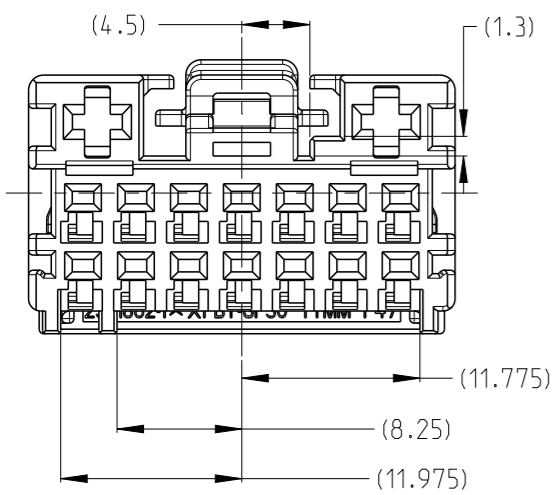

REVISIONS

P	LTR	DESCRIPTION	DATE	DWN	APVD
1	B	B SAMPLE	25SEP2017	A.D	I.Y
A		RELEASE	06AUG2018	A.D	SY.W
A1		ECR-18-010243	07SEP2018	A.D	SY.W
B		ECR-19-002169	25DEC2018	A.D	I.Y

NOTE:

- 1. TPA IN PRE-LOCK STATUS WHEN DELIVERY.
- 2. TPA IN END-LOCK AFTER CONTACT ASSEMBLY.
- 3. PRODUCT SPEC 108-101579.
- 4. MATING PART IS \*-2316757-\*
- 5. APPLICABLE CONTACT AND WIRE SIZE .SEE BELOW:

CONTACT SIZE (MM)	WIRE SIZE (MM2)	INSULATION DIA (MM)	CONTACT	PLATING
1.2	0.22-0.35	1.1-1.4	2296537-1	PRE-TIN
	0.5-0.75	1.4-1.9	2296537-2	PRE-TIN
	1.0-1.5	1.9-2.4	2296537-3	PRE-TIN
2.8	0.5-1.0	1.4-2.1	1241388-1	PRE-TIN
	>1.0-2.5	2.2-3.0	1241390-1	PRE-TIN
	>2.5-4.0	2.7-3.7	1-968853-1	PRE-TIN

2301812-1 CODING A BLACK

2301812-2 CODING B YELLOW

THIS DRAWING IS A CONTROLLED DOCUMENT.

DIMENSIONS:	TOLERANCES UNLESS OTHERWISE SPECIFIED:
mm	
Ø PLC	±
1 PLC	±0.1
2 PLC	±0.01
3 PLC	±0.001
4 PLC	±0.0001
ANGLES	±
MATERIAL	FINISH
SEE TABLE	-
-	finish_spec_2