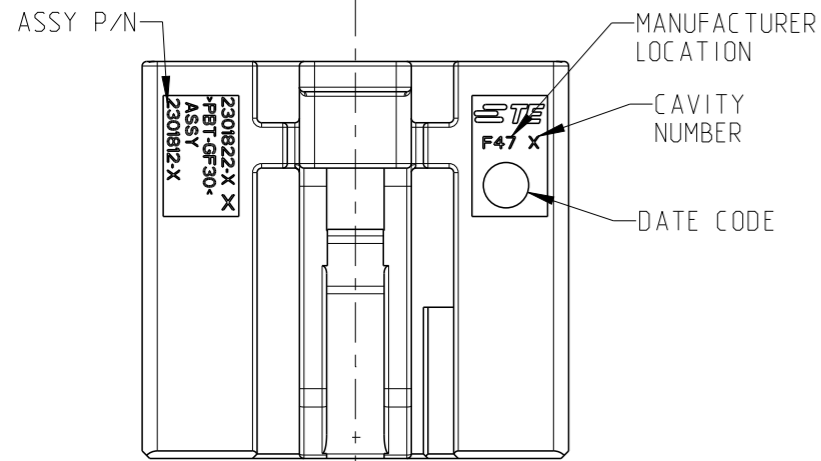

REVISIONS

P	LTR	DESCRIPTION	DATE	DWN	APVD
1	B	B SAMPLE	25SEP2017	A.D	I.Y
A		RELEASE	06AUG2018	A.D	SY.W
A1		ECR-18-010243	07SEP2018	A.D	SY.W
B		ECR-19-002169	25DEC2018	A.D	I.Y

NOTE:

- 1. TPA IN PRE-LOCK STATUS WHEN DELIVERY.
- 2. TPA IN END-LOCK AFTER CONTACT ASSEMBLY.
- 3. PRODUCT SPEC 108-101579.
- 4. MATING PART IS \*-2316757-\*
- 5. APPLICABLE CONTACT AND WIRE SIZE .SEE BELOW:

CONTACT SIZE (MM)	WIRE SIZE (MM2)	INSULATION DIA (MM)	CONTACT	PLATING
1.2	0.22-0.35	1.1-1.4	2296537-1	PRE-TIN
	0.5-0.75	1.4-1.9	2296537-2	PRE-TIN
	1.0-1.5	1.9-2.4	2296537-3	PRE-TIN
2.8	0.5-1.0	1.4-2.1	1241388-1	PRE-TIN
	>1.0-2.5	2.2-3.0	1241390-1	PRE-TIN
	>2.5-4.0	2.7-3.7	1-968853-1	PRE-TIN

2301812-1 CODING A BLACK

2301812-2 CODING B YELLOW

THIS DRAWING IS A CONTROLLED DOCUMENT.

DIMENSIONS:	TOLERANCES UNLESS OTHERWISE SPECIFIED:
mm	
Ø PLC	±
1 PLC	±0.1
2 PLC	±0.01
3 PLC	±0.001
4 PLC	±0.0001
ANGLES	±
MATERIAL	FINISH
SEE TABLE	-
-	finish_spec_2

APPLICATION SPEC

114-101077

WEIGHT

-

CUSTOMER DRAWING

TE Connectivity

NAME UNSEAL INLINE 16WAY REC ASSY

SIZE	CAGE CODE	DRAWING NO	RESTRICTED TO
A3	00779	C-2301812	-