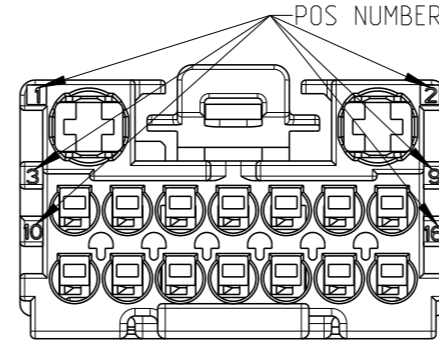

REVISIONS

P	LTR	DESCRIPTION	DATE	DWN	APVD
1	B	B SAMPLE	25SEP2017	A.D	I.Y
A		RELEASE	06AUG2018	A.D	SY.W
A1		ECR-18-010243	07SEP2018	A.D	SY.W
B		ECR-19-002169	25DEC2018	A.D	I.Y

NOTE:

- 1. TPA IN PRE-LOCK STATUS WHEN DELIVERY.
- 2. TPA IN END-LOCK AFTER CONTACT ASSEMBLY.
- 3. PRODUCT SPEC 108-101579.
- 4. MATING PART IS \*-2316757-\*
- 5. APPLICABLE CONTACT AND WIRE SIZE .SEE BELOW:

CONTACT SIZE (MM)	WIRE SIZE (MM2)	INSULATION DIA (MM)	CONTACT	PLATING
1.2	0.22-0.35	1.1-1.4	2296537-1	PRE-TIN
	0.5-0.75	1.4-1.9	2296537-2	PRE-TIN
	1.0-1.5	1.9-2.4	2296537-3	PRE-TIN
2.8	0.5-1.0	1.4-2.1	1241388-1	PRE-TIN
	>1.0-2.5	2.2-3.0	1241390-1	PRE-TIN
	>2.5-4.0	2.7-3.7	1-968853-1	PRE-TIN

2301812-1 CODING A BLACK

2301812-2 CODING B YELLOW

THIS DRAWING IS A CONTROLLED DOCUMENT.

DIMENSIONS:	TOLERANCES UNLESS OTHERWISE SPECIFIED:
mm	
Ø PLC	±
1 PLC	±0.1
2 PLC	±0.01
3 PLC	±0.001
4 PLC	±0.0001
ANGLES	±
MATERIAL	FINISH
SEE TABLE	-
-	finish_spec_2

APPLICATION SPEC

114-101077

WEIGHT

-

CUSTOMER DRAWING

TE Connectivity

NAME UNSEAL INLINE 16WAY REC ASSY

SIZE	CAGE CODE	DRAWING NO	RESTRICTED TO
A3	00779	C-2301812	-