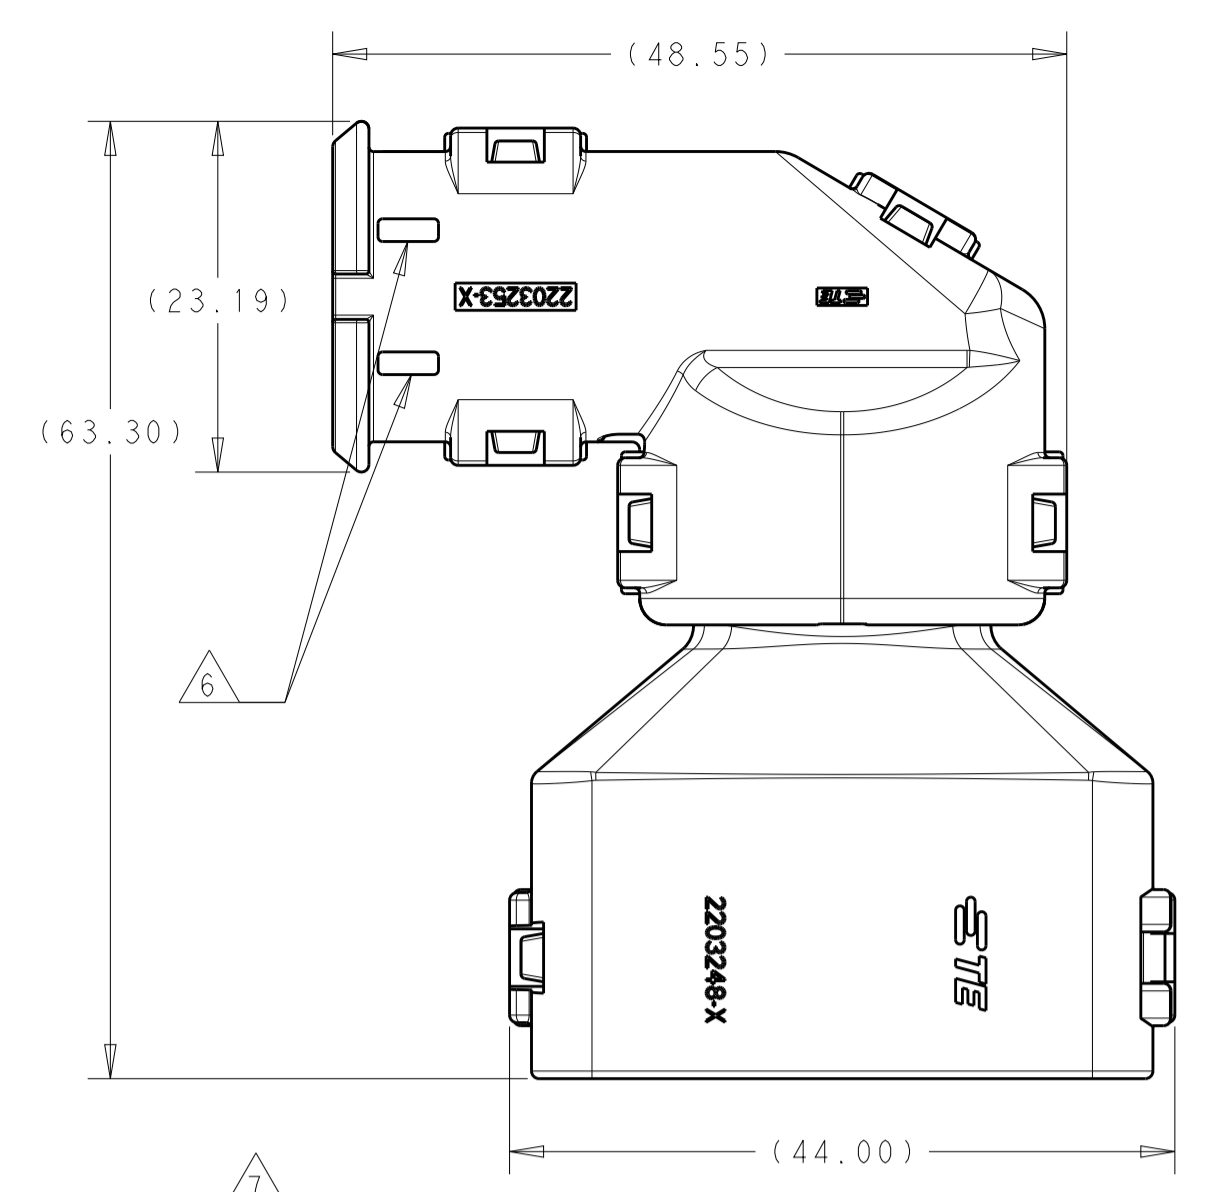

REVISIONS				
P.	LTN	DESCRIPTION	DATE	APP'D
A		RELEASED PER ECO-16-008203	01JUN2016	JM RB
A2		REV PER ECO-16-013256	08SEP2016	JM RB

- 1 MATERIAL: NYLON MOLDING COMPOUND, BLACK, PA66/6.
- 2 BACKSHELL DESIGNED SUCH THAT TWO HALVES ATTACH TO ONE ANOTHER AND CLAMP AROUND THE CONNECTOR COVER.
- 3 ELBOW DESIGNED SUCH THAT TWO HALVES ATTACH TO ONE ANOTHER AND CLAMP AROUND THE BACKSHELL COLLAR.
- 4 DIMENSIONS TO BE MEASURED WHEN ELBOWS AND BACKSHELLS ASSEMBLED.
- 5 PRODUCT WEIGHTS:  
2302486-1: 15.40g ASSEMBLED  
2302486-2: 15.85g ASSEMBLED  
2302486-3: 15.60g ASSEMBLED
- 6 4MM WIDE SLOTS FOR TIE WRAP TO SECURE HARNESS WIRES (-1 ONLY).
- 7 HEAT SHRINK TUBING FEATURE (-1 AND -3 ONLY).
- 8. INSTRUCTION SHEET: 408-151043.
- 9. CONDUIT PROFILE: NORMAL ONLY.

2302486-1  
ASSEMBLED VIEW SHOWN  
DIMENSIONS SHOWN TYPICAL FOR 2302486-1 AND -3

2302486-2  
ASSEMBLED VIEW SHOWN  
DIMENSIONS SHOWN FOR 2302486-2 ONLY

FITS ON CAP ASSY	CORREGATE NC	CORREGATE NW	PART NUMBER
NC16	NC20	SMOOTH	2302486-3
776438-X	SMOOTH	SMOOTH	2302486-2
776539-X	SMOOTH	SMOOTH	2302486-1

THIS DRAWING IS A CONTROLLED DOCUMENT.

APVD: J. MCNEAL 26APR2016  
CHK: R. BALTER 26APR2016  
NAME: R. BALTER 26APR2016

TE Connectivity

BACKSHELL AND ELBOW KIT,  
12 POSN CAP ASSY, AMPSEAL 16

108-151043

SCALE: 2:1 SHEET 1 OF 1 REV A2