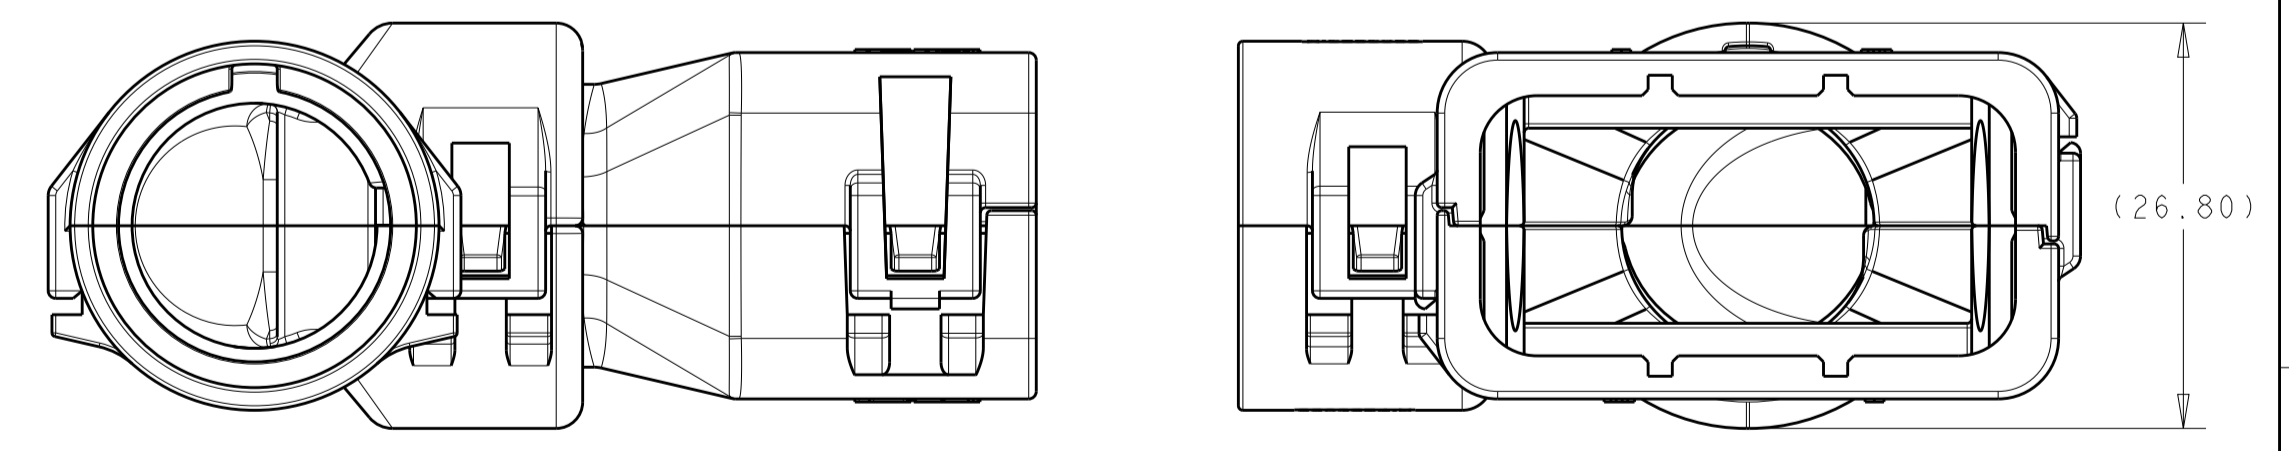

REVISIONS				
P.	LTN	DESCRIPTION	DATE	APP'D
A		RELEASED PER ECO-16-008203	01JUN2016	JM RB
A2		REV PER ECO-16-013256	08SEP2016	JM RB

- 1 MATERIAL: NYLON MOLDING COMPOUND, BLACK, PA66/6.
- 2 BACKSHELL DESIGNED SUCH THAT TWO HALVES ATTACH TO ONE ANOTHER AND CLAMP AROUND THE CONNECTOR COVER.
- 3 ELBOW DESIGNED SUCH THAT TWO HALVES ATTACH TO ONE ANOTHER AND CLAMP AROUND THE BACKSHELL COLLAR.
- 4 DIMENSIONS TO BE MEASURED WHEN ELBOWS AND BACKSHELLS ASSEMBLED.
- 5 PRODUCT WEIGHTS:  
2302486-1: 15.40g ASSEMBLED  
2302486-2: 15.85g ASSEMBLED  
2302486-3: 15.60g ASSEMBLED
- 6 4MM WIDE SLOTS FOR TIE WRAP TO SECURE HARNESS WIRES (-1 ONLY).
- 7 HEAT SHRINK TUBING FEATURE (-1 AND -3 ONLY).
- 8. INSTRUCTION SHEET: 408-151043.
- 9. CONDUIT PROFILE: NORMAL ONLY.

2302486-1  
ASSEMBLED VIEW SHOWN  
DIMENSIONS SHOWN TYPICAL FOR 2302486-1 AND -3

2302486-2  
ASSEMBLED VIEW SHOWN  
DIMENSIONS SHOWN FOR 2302486-2 ONLY

FITS ON CAP ASSY	CORREGATE NC	CORREGATE NW	PART NUMBER
NC16	NC20	SMOOTH	2302486-3
776438-X	SMOOTH	SMOOTH	2302486-2
776539-X	SMOOTH	SMOOTH	2302486-1