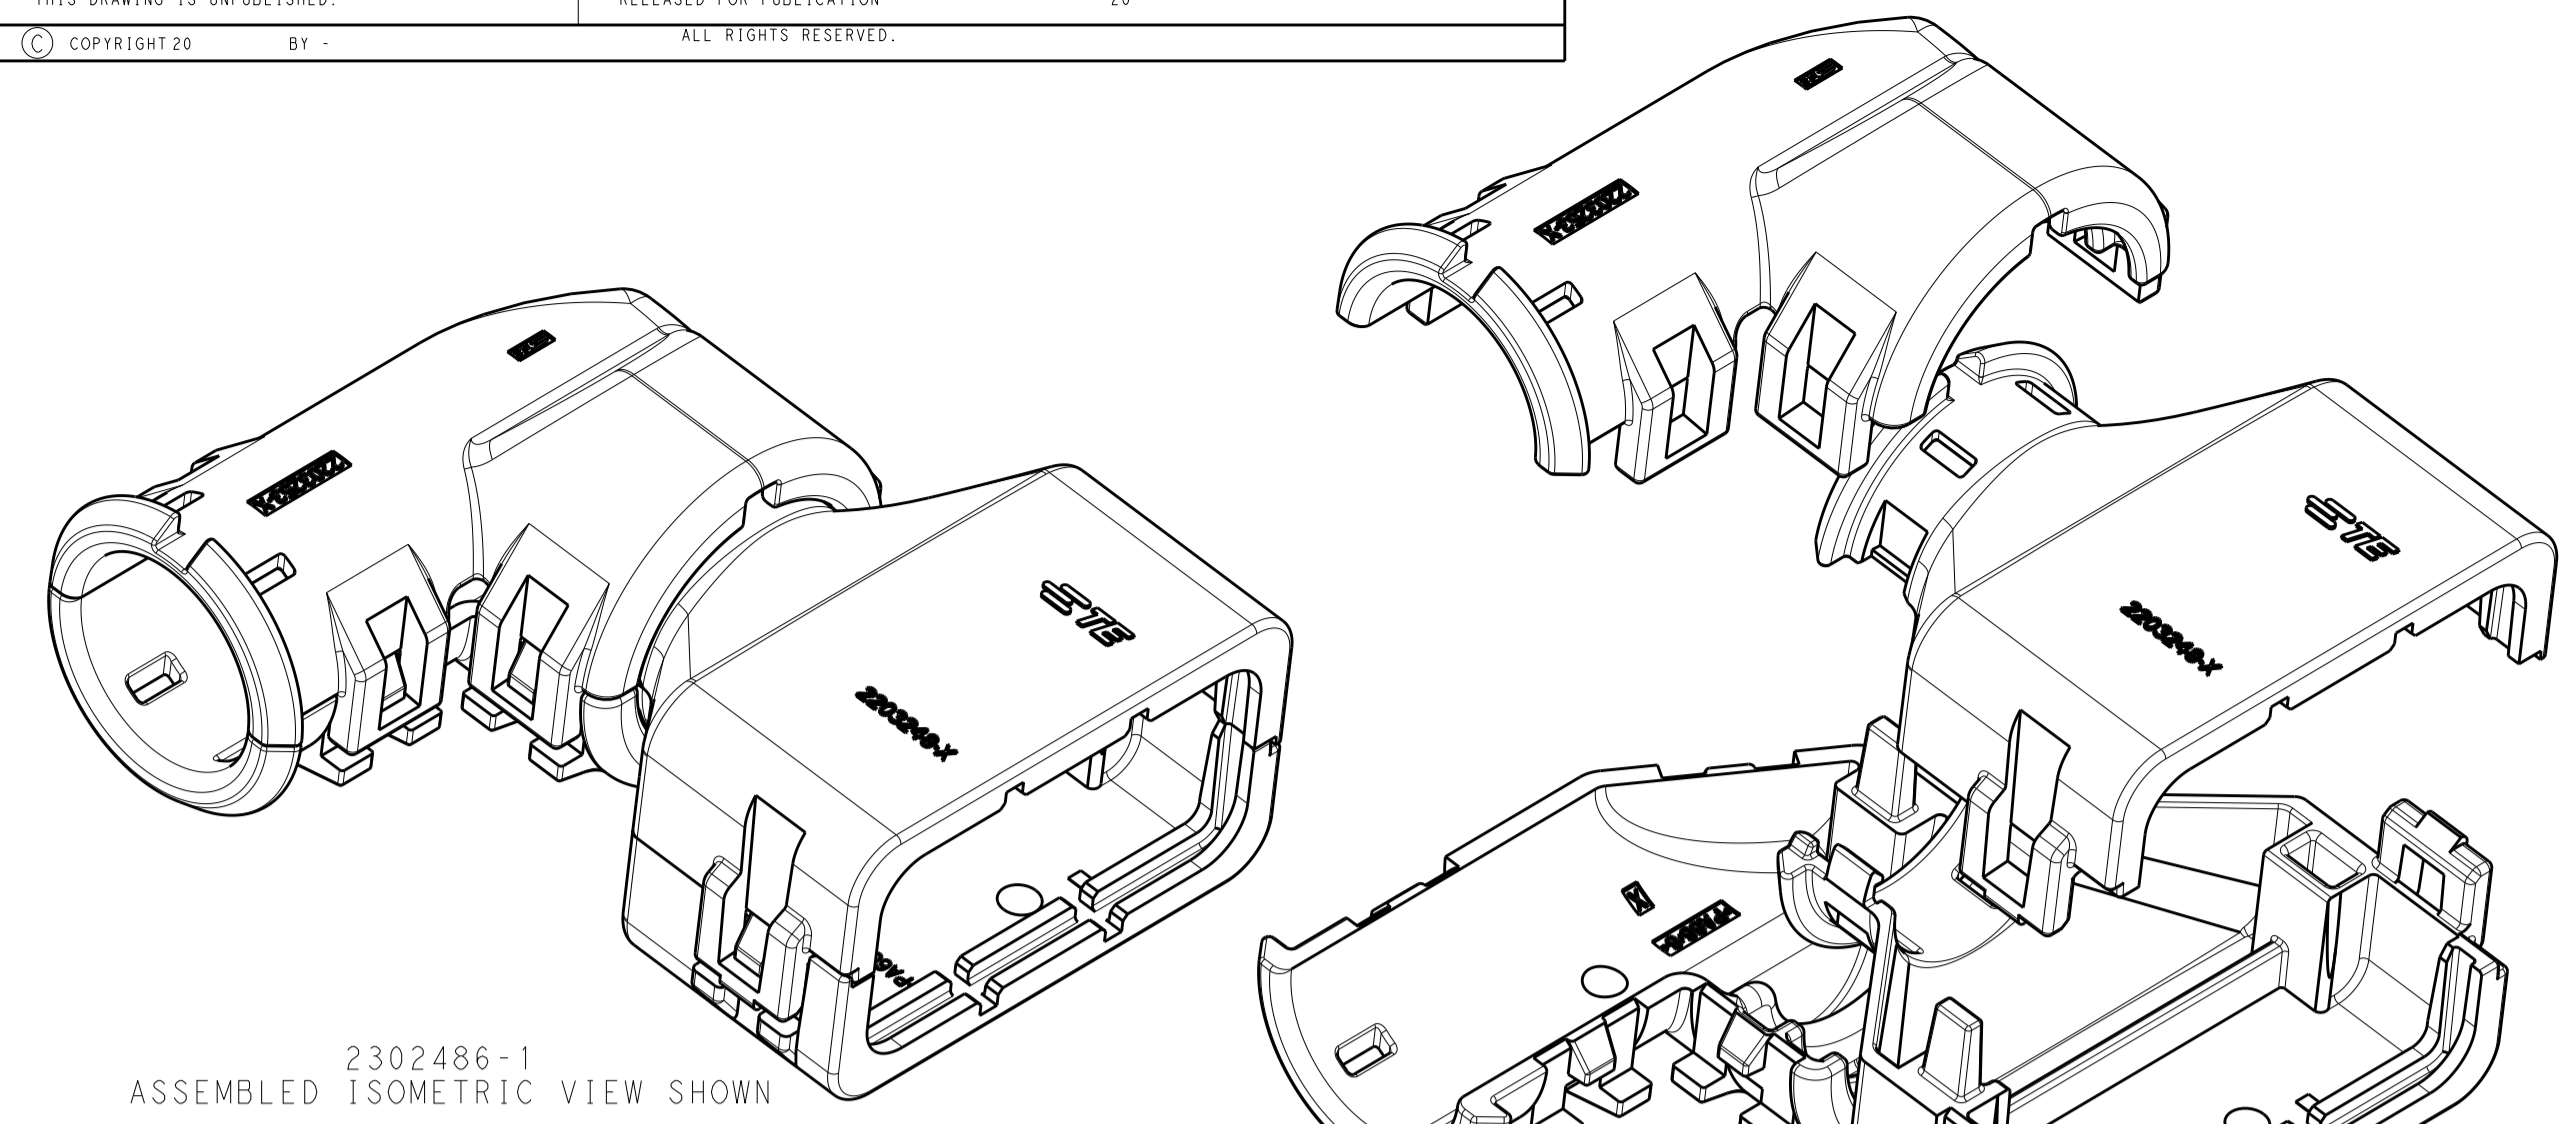

REVISIONS				
P.	LTN	DESCRIPTION	DATE	APP'D
A		RELEASED PER ECO-16-008203	01JUN2016	JM RB
A2		REV PER ECO-16-013256	08SEP2016	JM RB

- 1 MATERIAL: NYLON MOLDING COMPOUND, BLACK, PA66/6.
- 2 BACKSHELL DESIGNED SUCH THAT TWO HALVES ATTACH TO ONE ANOTHER AND CLAMP AROUND THE CONNECTOR COVER.
- 3 ELBOW DESIGNED SUCH THAT TWO HALVES ATTACH TO ONE ANOTHER AND CLAMP AROUND THE BACKSHELL COLLAR.
- 4 DIMENSIONS TO BE MEASURED WHEN ELBOWS AND BACKSHELLS ASSEMBLED.
- 5 PRODUCT WEIGHTS:  
2302486-1: 15.40g ASSEMBLED  
2302486-2: 15.85g ASSEMBLED  
2302486-3: 15.60g ASSEMBLED
- 6 4MM WIDE SLOTS FOR TIE WRAP TO SECURE HARNESS WIRES (-1 ONLY).
- 7 HEAT SHRINK TUBING FEATURE (-1 AND -3 ONLY).
- 8. INSTRUCTION SHEET: 408-151043.
- 9. CONDUIT PROFILE: NORMAL ONLY.

2302486-1  
ASSEMBLED VIEW SHOWN  
DIMENSIONS SHOWN TYPICAL FOR 2302486-1 AND -3

2302486-2  
ASSEMBLED VIEW SHOWN  
DIMENSIONS SHOWN FOR 2302486-2 ONLY

FITS ON CAP ASSY	CORREGATE NC	CORREGATE NW	PART NUMBER
NC16	NC20	SMOOTH	2302486-3
776438-X	SMOOTH	SMOOTH	2302486-2
776539-X	SMOOTH	SMOOTH	2302486-1