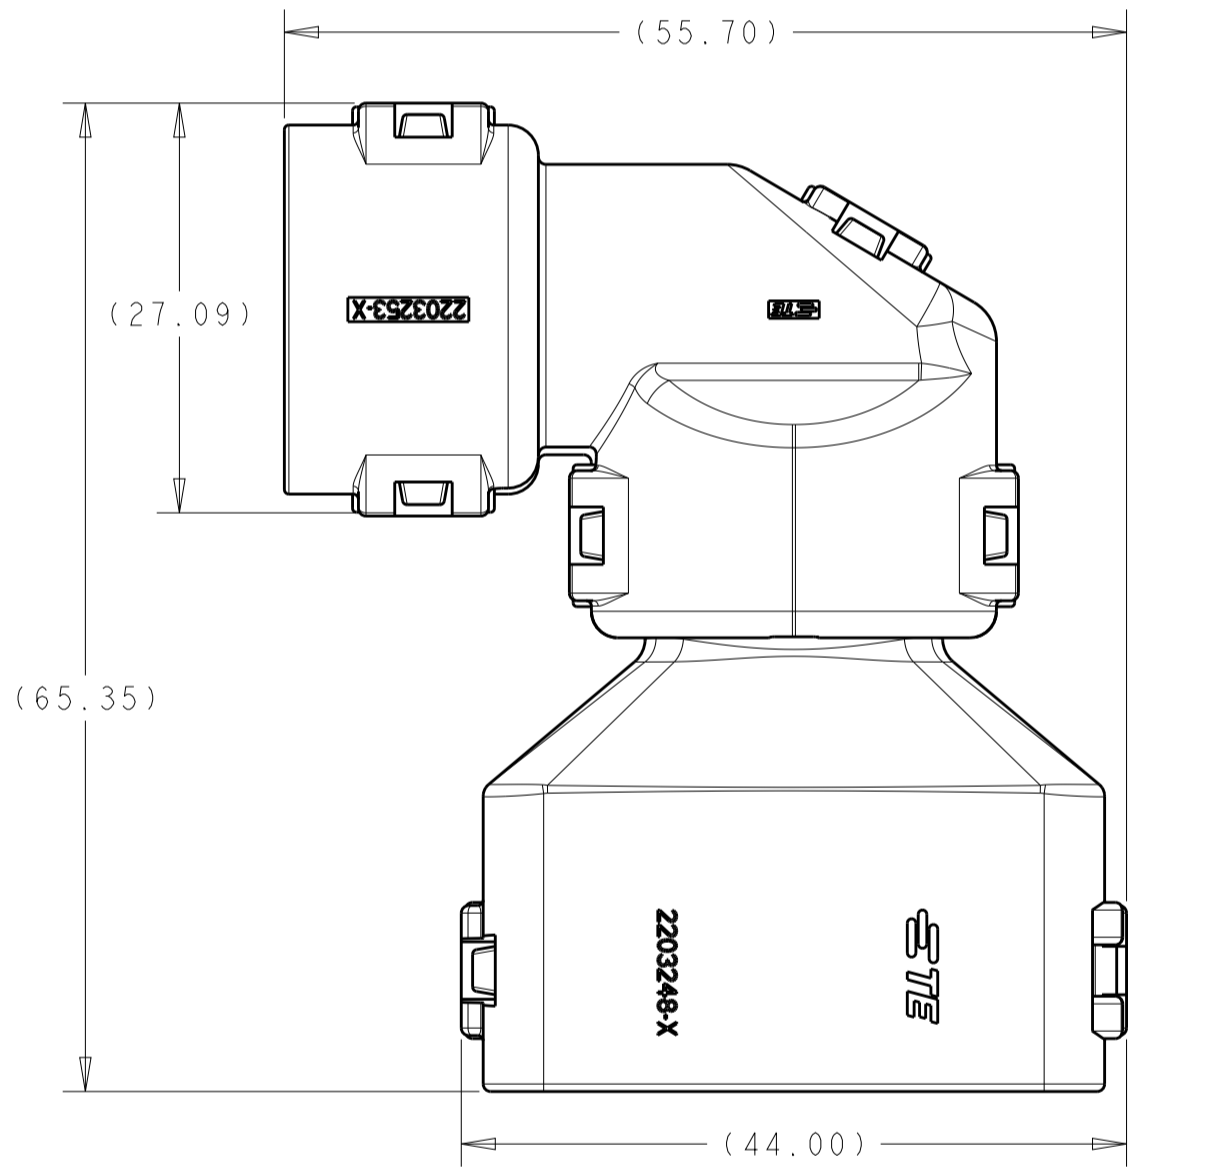

REVISIONS				
P.	LTN	DESCRIPTION	DATE	APP'D
A		RELEASED PER ECO-16-008203	01JUN2016	JM RB
A2		REV PER ECO-16-013256	08SEP2016	JM RB

- 1 MATERIAL: NYLON MOLDING COMPOUND, BLACK, PA66/6.
- 2 BACKSHELL DESIGNED SUCH THAT TWO HALVES ATTACH TO ONE ANOTHER AND CLAMP AROUND THE CONNECTOR COVER.
- 3 ELBOW DESIGNED SUCH THAT TWO HALVES ATTACH TO ONE ANOTHER AND CLAMP AROUND THE BACKSHELL COLLAR.
- 4 DIMENSIONS TO BE MEASURED WHEN ELBOWS AND BACKSHELLS ASSEMBLED.
- 5 PRODUCT WEIGHTS:  
2302486-1: 15.40g ASSEMBLED  
2302486-2: 15.85g ASSEMBLED  
2302486-3: 15.60g ASSEMBLED
- 6 4MM WIDE SLOTS FOR TIE WRAP TO SECURE HARNESS WIRES (-1 ONLY).
- 7 HEAT SHRINK TUBING FEATURE (-1 AND -3 ONLY).
- 8. INSTRUCTION SHEET: 408-151043.
- 9. CONDUIT PROFILE: NORMAL ONLY.

2302486-1  
ASSEMBLED VIEW SHOWN  
DIMENSIONS SHOWN TYPICAL FOR 2302486-1 AND -3

2302486-2  
ASSEMBLED VIEW SHOWN  
DIMENSIONS SHOWN FOR 2302486-2 ONLY

FITS ON CAP ASSY	CORREGATE NC	CORREGATE NW	PART NUMBER
NC16	NC20	SMOOTH	2302486-3
776438-X	SMOOTH	SMOOTH	2302486-2
776539-X	SMOOTH	SMOOTH	2302486-1