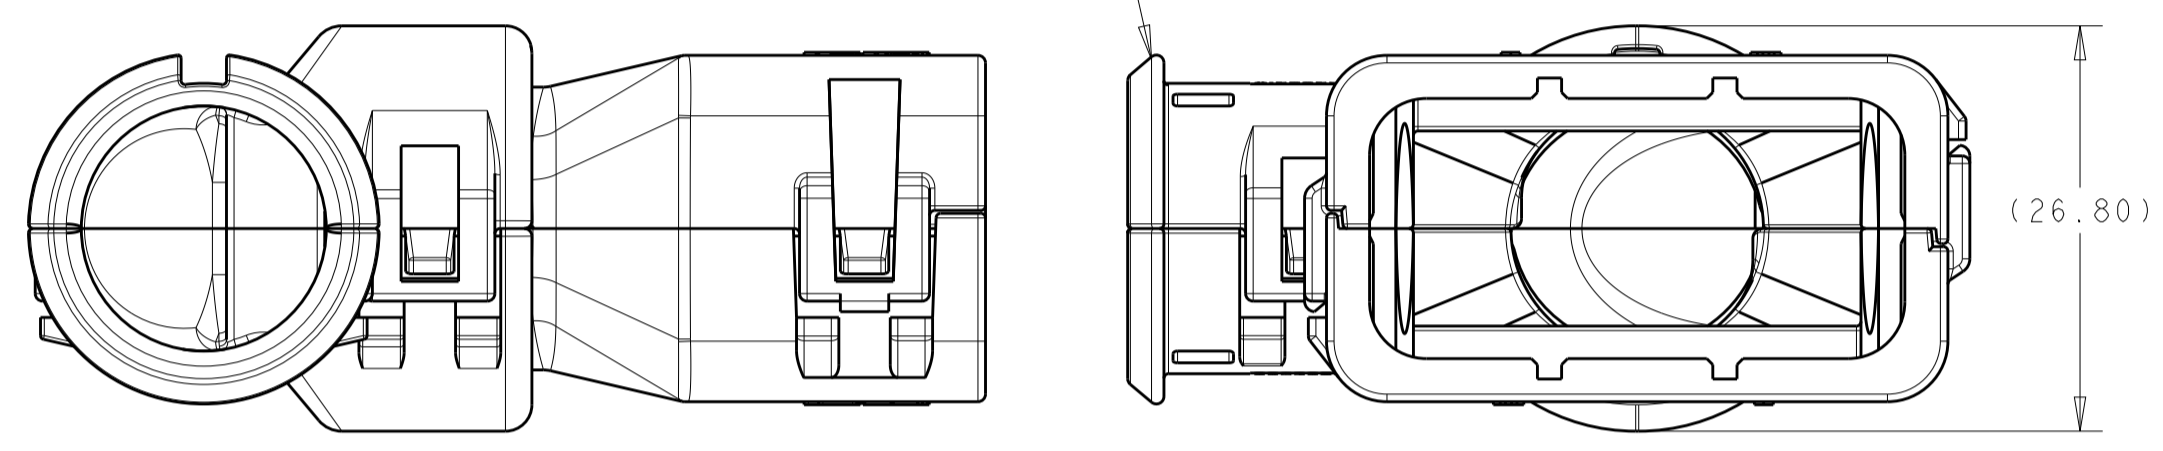

REVISIONS				
P.	LTN	DESCRIPTION	DATE	APP'D
A		RELEASED PER ECO-16-008203	01JUN2016	JM RB
A2		REV PER ECO-16-013256	08SEP2016	JM RB

- 1 MATERIAL: NYLON MOLDING COMPOUND, BLACK, PA66/6.
- 2 BACKSHELL DESIGNED SUCH THAT TWO HALVES ATTACH TO ONE ANOTHER AND CLAMP AROUND THE CONNECTOR COVER.
- 3 ELBOW DESIGNED SUCH THAT TWO HALVES ATTACH TO ONE ANOTHER AND CLAMP AROUND THE BACKSHELL COLLAR.
- 4 DIMENSIONS TO BE MEASURED WHEN ELBOWS AND BACKSHELLS ASSEMBLED.
- 5 PRODUCT WEIGHTS:  
2302486-1: 15.40g ASSEMBLED  
2302486-2: 15.85g ASSEMBLED  
2302486-3: 15.60g ASSEMBLED
- 6 4MM WIDE SLOTS FOR TIE WRAP TO SECURE HARNESS WIRES (-1 ONLY).
- 7 HEAT SHRINK TUBING FEATURE (-1 AND -3 ONLY).
- 8. INSTRUCTION SHEET: 408-151043.
- 9. CONDUIT PROFILE: NORMAL ONLY.

2302486-1  
ASSEMBLED VIEW SHOWN  
DIMENSIONS SHOWN TYPICAL FOR 2302486-1 AND -3

2302486-2  
ASSEMBLED VIEW SHOWN  
DIMENSIONS SHOWN FOR 2302486-2 ONLY

FITS ON CAP ASSY	CORREGATE NC	CORREGATE NW	PART NUMBER
NC16	NC20	SMOOTH	2302486-3
776438-X	SMOOTH	SMOOTH	2302486-2
776539-X	SMOOTH	SMOOTH	2302486-1