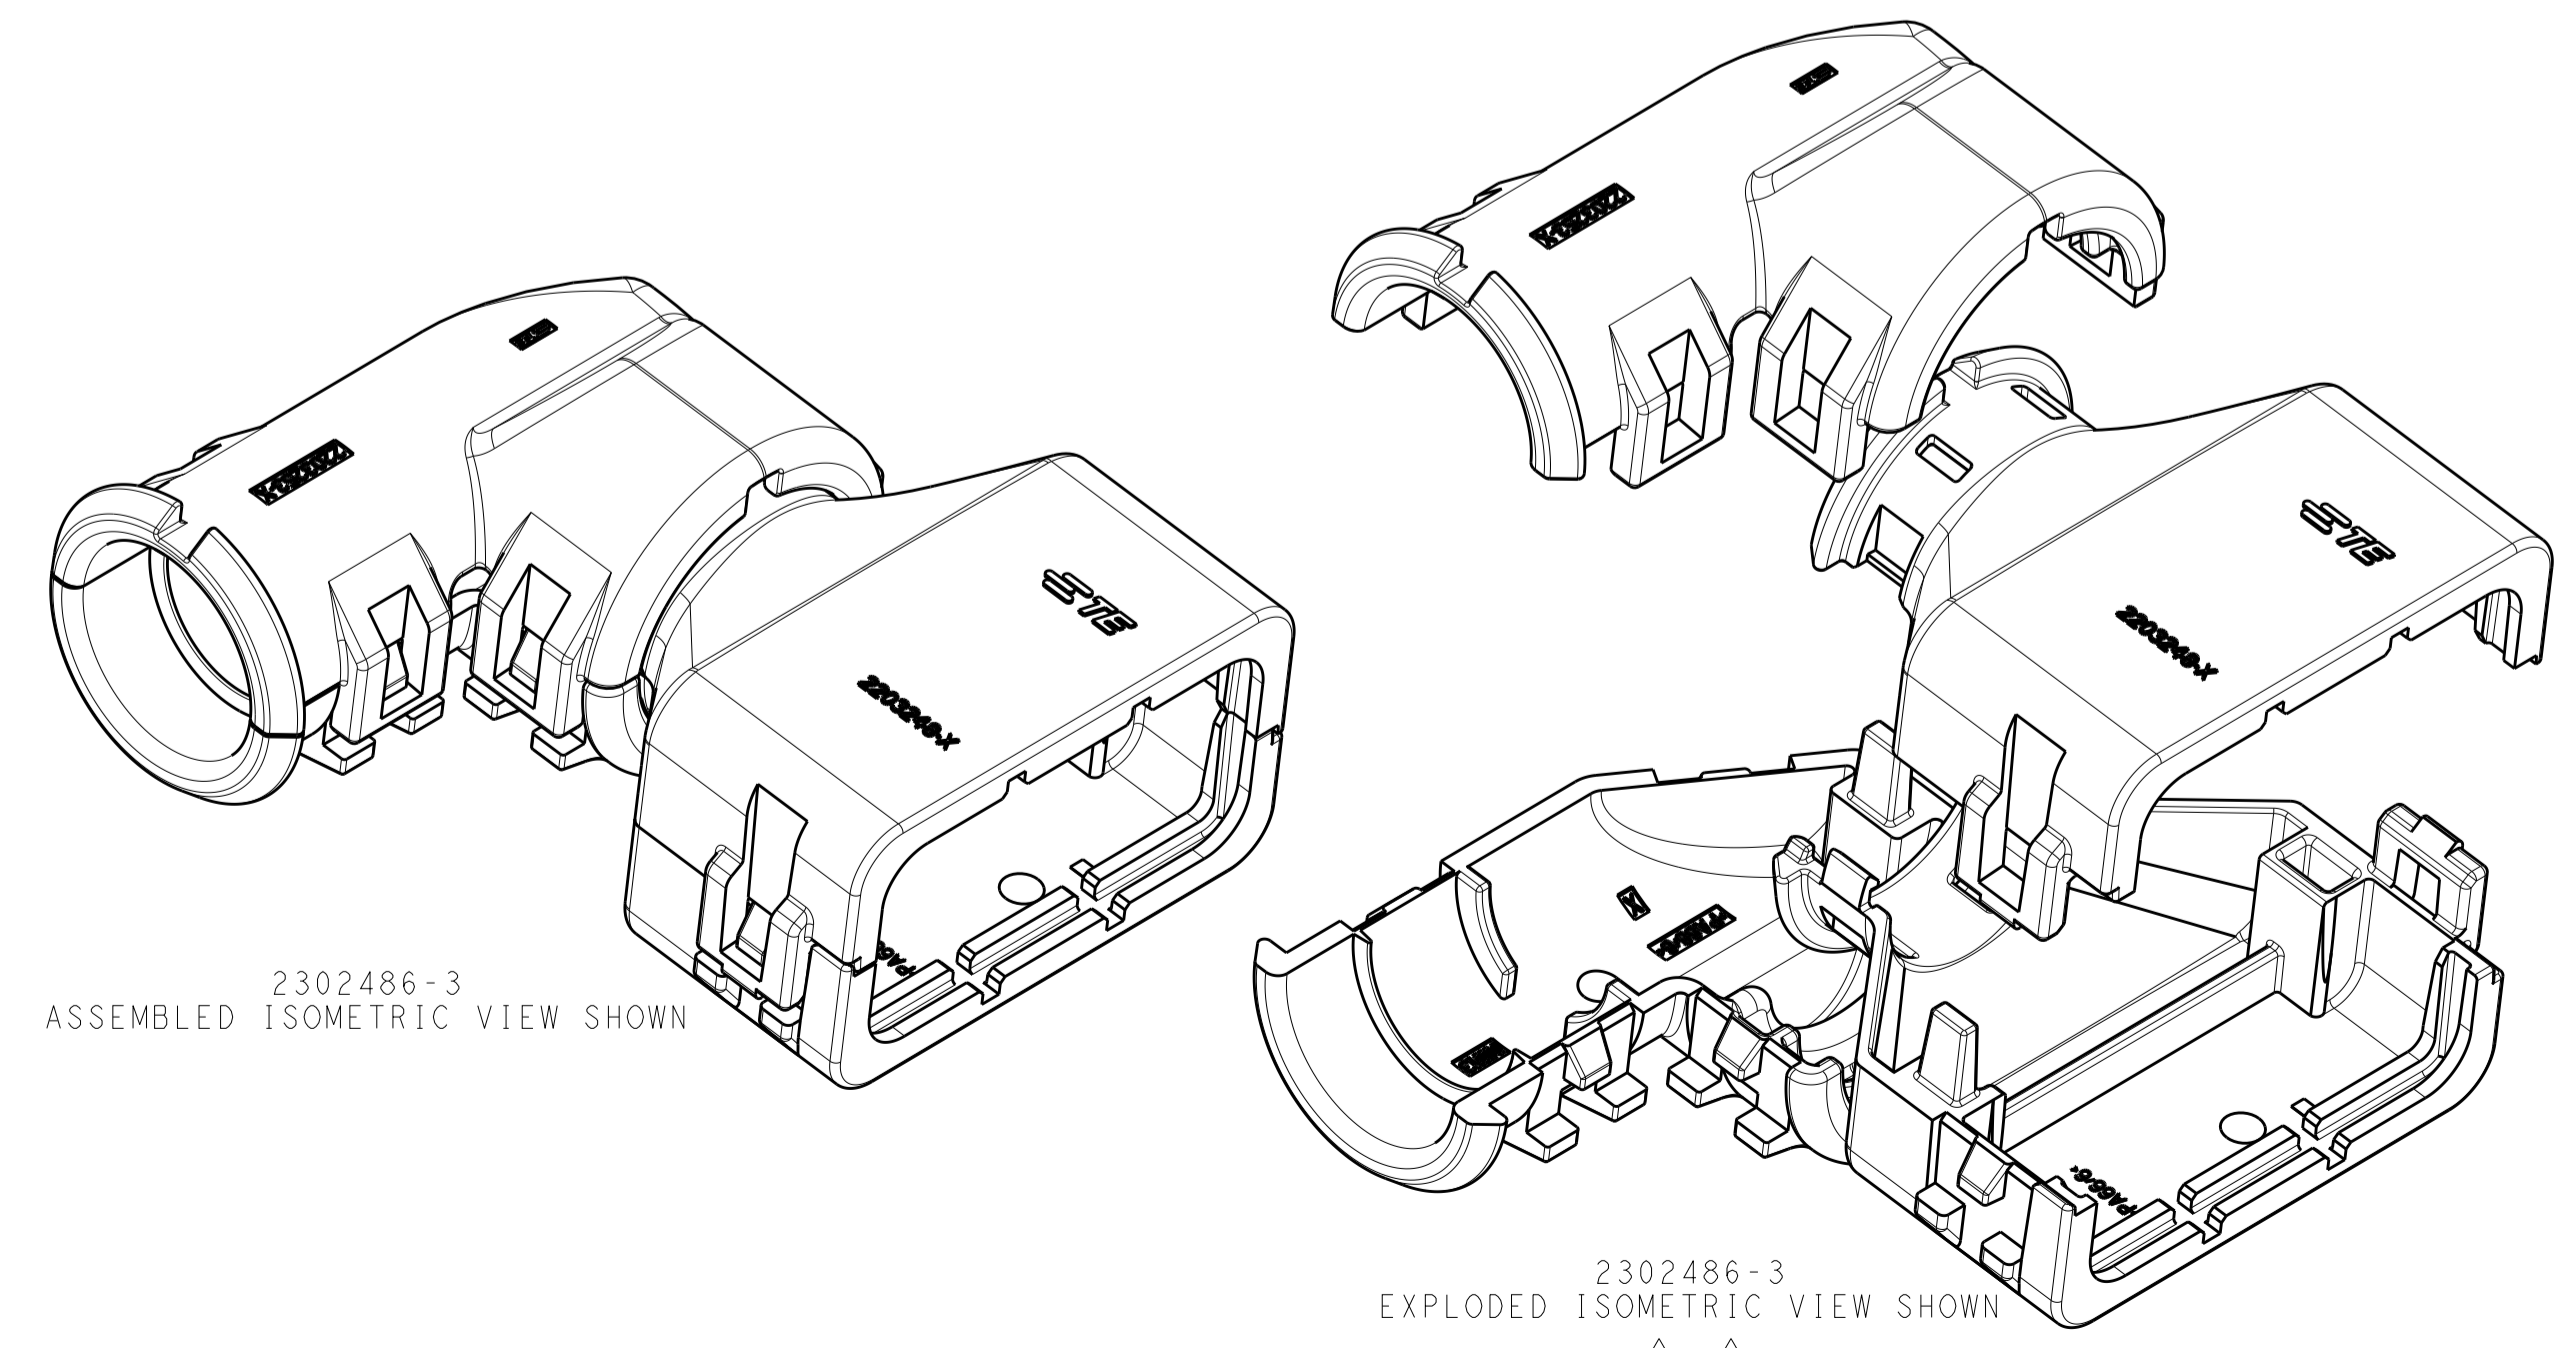

REVISIONS				
P.	LTN	DESCRIPTION	DATE	APP'D
A		RELEASED PER ECO-16-008203	01JUN2016	JM RB
A2		REV PER ECO-16-013256	08SEP2016	JM RB

- 1 MATERIAL: NYLON MOLDING COMPOUND, BLACK, PA66/6.
- 2 BACKSHELL DESIGNED SUCH THAT TWO HALVES ATTACH TO ONE ANOTHER AND CLAMP AROUND THE CONNECTOR COVER.
- 3 ELBOW DESIGNED SUCH THAT TWO HALVES ATTACH TO ONE ANOTHER AND CLAMP AROUND THE BACKSHELL COLLAR.
- 4 DIMENSIONS TO BE MEASURED WHEN ELBOWS AND BACKSHELLS ASSEMBLED.
- 5 PRODUCT WEIGHTS:  
2302486-1: 15.40g ASSEMBLED  
2302486-2: 15.85g ASSEMBLED  
2302486-3: 15.60g ASSEMBLED
- 6 4MM WIDE SLOTS FOR TIE WRAP TO SECURE HARNESS WIRES (-1 ONLY).
- 7 HEAT SHRINK TUBING FEATURE (-1 AND -3 ONLY).
- 8. INSTRUCTION SHEET: 408-151043.
- 9. CONDUIT PROFILE: NORMAL ONLY.

2302486-1  
ASSEMBLED VIEW SHOWN  
DIMENSIONS SHOWN TYPICAL FOR 2302486-1 AND -3

2302486-2  
ASSEMBLED VIEW SHOWN  
DIMENSIONS SHOWN FOR 2302486-2 ONLY

FITS ON CAP ASSY	CORREGATE NC	CORREGATE NW	PART NUMBER
NC16	NC20	SMOOTH	2302486-3
776438-X	SMOOTH	SMOOTH	2302486-2
776539-X	SMOOTH	SMOOTH	2302486-1

THIS DRAWING IS A CONTROLLED DOCUMENT.

APVD: J. MCNEAL 26APR2016  
CHK: R. BALTER 26APR2016  
NAME: R. BALTER 26APR2016

TE Connectivity

BACKSHELL AND ELBOW KIT,  
12 POSN CAP ASSY, AMPSEAL 16

108-151043

SCALE: 2:1 SHEET 1 OF 1 REV A2