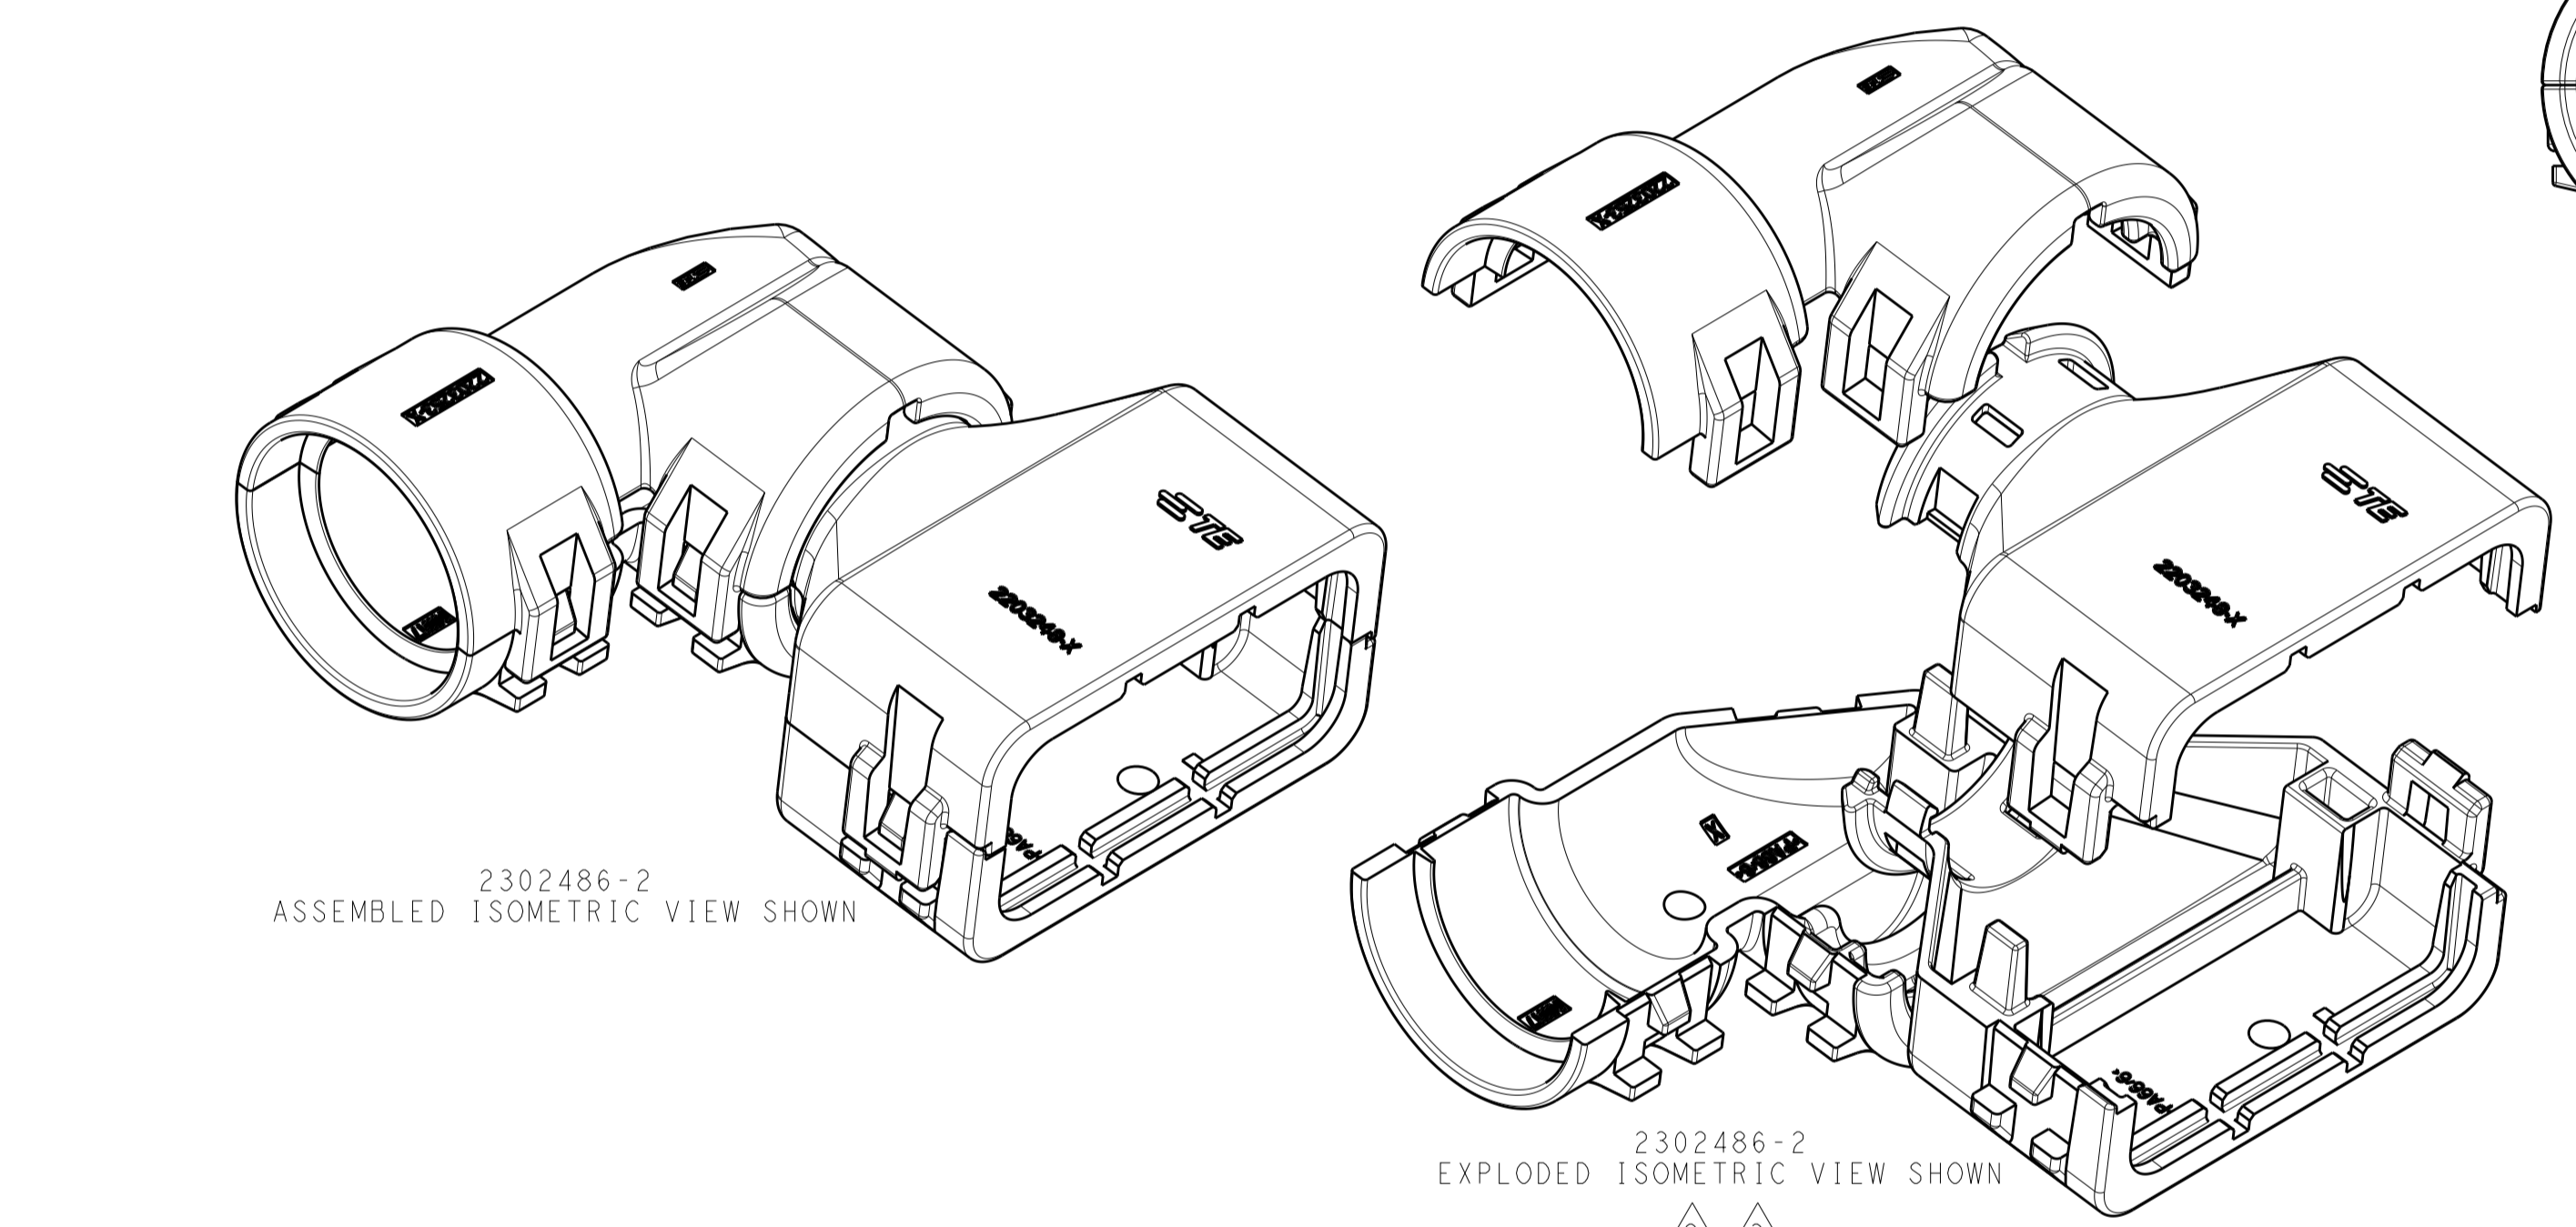

REVISIONS				
P.	LTN	DESCRIPTION	DATE	APP'D
A		RELEASED PER ECO-16-008203	01JUN2016	JM RB
A2		REV PER ECO-16-013256	08SEP2016	JM RB

- 1 MATERIAL: NYLON MOLDING COMPOUND, BLACK, PA66/6.
- 2 BACKSHELL DESIGNED SUCH THAT TWO HALVES ATTACH TO ONE ANOTHER AND CLAMP AROUND THE CONNECTOR COVER.
- 3 ELBOW DESIGNED SUCH THAT TWO HALVES ATTACH TO ONE ANOTHER AND CLAMP AROUND THE BACKSHELL COLLAR.
- 4 DIMENSIONS TO BE MEASURED WHEN ELBOWS AND BACKSHELLS ASSEMBLED.
- 5 PRODUCT WEIGHTS:  
2302486-1: 15.40g ASSEMBLED  
2302486-2: 15.85g ASSEMBLED  
2302486-3: 15.60g ASSEMBLED
- 6 4MM WIDE SLOTS FOR TIE WRAP TO SECURE HARNESS WIRES (-1 ONLY).
- 7 HEAT SHRINK TUBING FEATURE (-1 AND -3 ONLY).
- 8. INSTRUCTION SHEET: 408-151043.
- 9. CONDUIT PROFILE: NORMAL ONLY.

2302486-1  
ASSEMBLED VIEW SHOWN  
DIMENSIONS SHOWN TYPICAL FOR 2302486-1 AND -3

2302486-2  
ASSEMBLED VIEW SHOWN  
DIMENSIONS SHOWN FOR 2302486-2 ONLY

FITS ON CAP ASSY	CORREGATE NC	CORREGATE NW	PART NUMBER
NC16	NC20	SMOOTH	2302486-3
776438-X	SMOOTH	SMOOTH	2302486-2
776539-X	SMOOTH	SMOOTH	2302486-1

THIS DRAWING IS A CONTROLLED DOCUMENT.

APVD: J. MCNEAL 26APR2016  
CHK: R. BALTER 26APR2016  
NAME: R. BALTER 26APR2016

TE Connectivity

BACKSHELL AND ELBOW KIT,  
12 POSN CAP ASSY, AMPSEAL 16

108-151043

SCALE: 2:1 SHEET 1 OF 1 REV A2