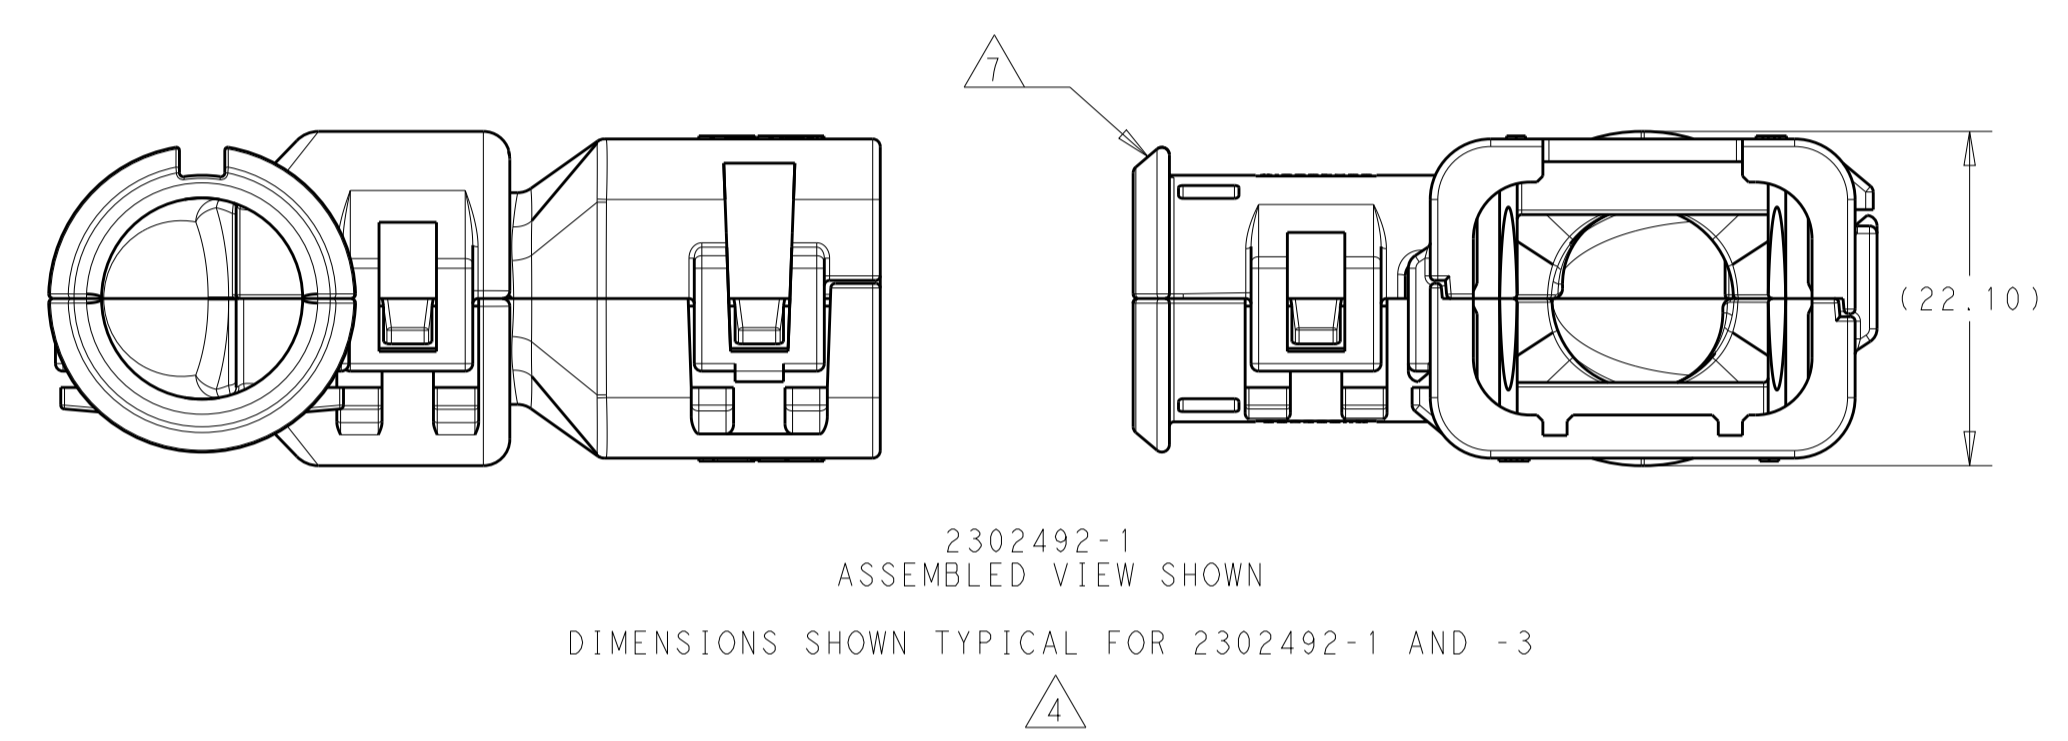

REVISIONS				
P	LTN	DESCRIPTION	DATE	OWN APVD
A		RELEASED PER ECO-16-008203	01JUN2016	JM RB
A2		REV PER ECO-16-013256	08SEP2016	JM RB

- 1 MATERIAL: NYLON MOLDING COMPOUND, BLACK, PA66/6.
- 2 BACKSHELL DESIGNED SUCH THAT TWO HALVES ATTACH TO ONE ANOTHER AND CLAMP AROUND THE CONNECTOR COVER.
- 3 ELBOW DESIGNED SUCH THAT TWO HALVES ATTACH TO ONE ANOTHER AND CLAMP AROUND THE BACKSHELL COLLAR.
- 4 DIMENSIONS TO BE MEASURED WHEN ELBOWS AND BACKSHELLS ASSEMBLED.
- 5 PRODUCT WEIGHTS:
2302492-1: 11.15g ASSEMBLED
2302492-2: 11.95g ASSEMBLED
2302492-3: 11.30g ASSEMBLED
- 6 4MM WIDE SLOTS FOR TIE WRAP TO SECURE HARNESS WIRES (-1 ONLY).
- 7 HEAT SHRINK TUBING FEATURE (-1 AND -3 ONLY).
- 8. INSTRUCTION SHEET: 408-151043
- 9. CONDUIT PROFILE: NORMAL ONLY.

776487-X	NC12	NW10	2302492-3
776524-X	NC16	NW13	2302492-2
	SMOOTH	SMOOTH	2302492-1
FITS ON PLUG ASSY	CORREGATE NC	CORREGATE NW	PART NUMBER
	CONDUIT SIZE		

THIS DRAWING IS A CONTROLLED DOCUMENT.

DIMENSIONS: mm [INCHES]	TOLERANCES UNLESS OTHERWISE SPECIFIED:	0 PLC ±	1 PLC ±	2 PLC ±	3 PLC ±	4 PLC ±	ANGLES ±	FINISH

TE Connectivity

NAME: BACKSHELL AND ELBOW KIT, 4 POSN PLUG ASSY, AMPSEAL 16

PRODUCT SPEC: 108-151043

APPLICATION SPEC:

SIZE: A1 CAGE CODE: 100779 DRAWING NO: 2302492

RESTRICTED TO: A

CUSTOMER DRAWING SCALE: 2:1 SHEET 1 OF 1 REV: A2