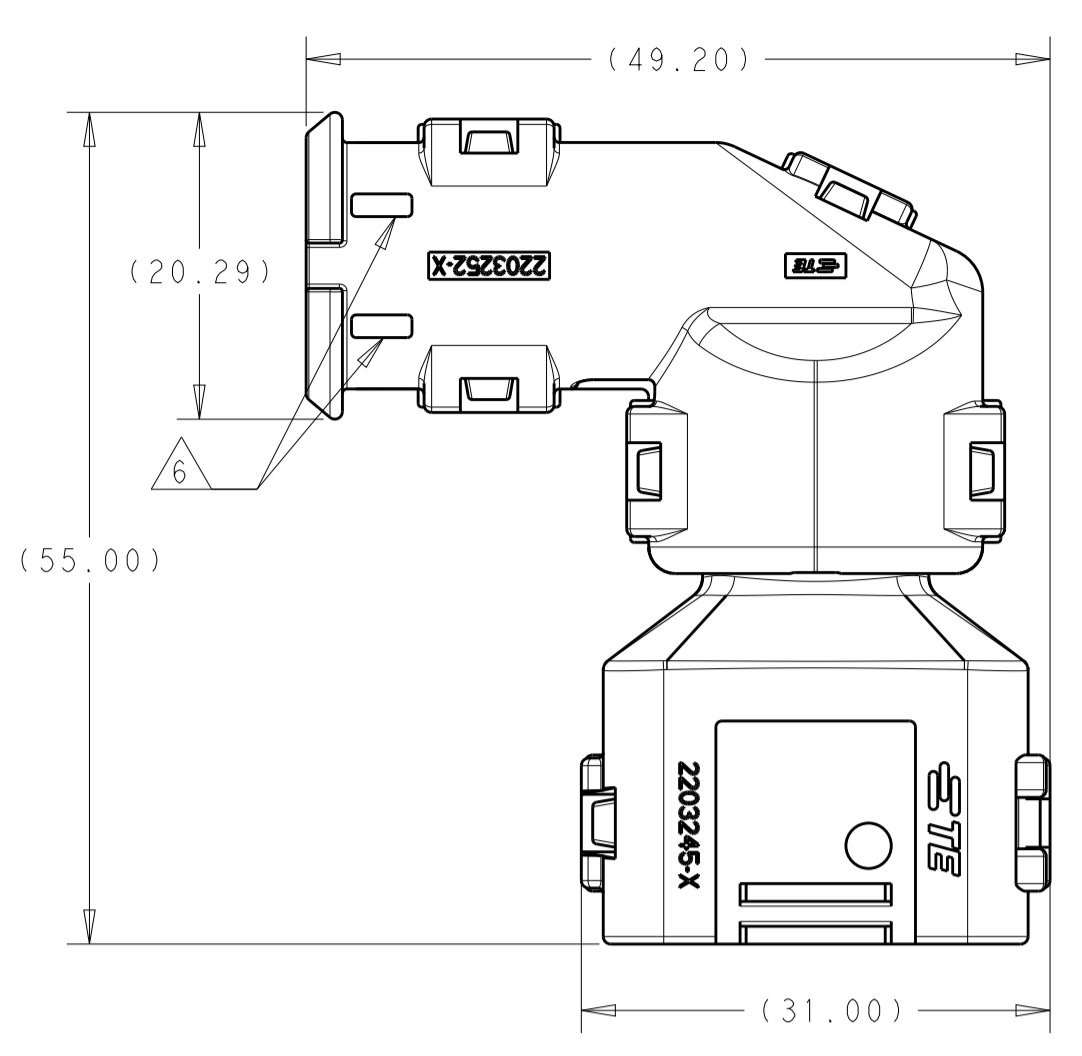

REVISIONS				
P	LTN	DESCRIPTION	DATE	OWN APVD
A		RELEASED PER ECO-16-008203	01JUN2016	JM RB
A2		REV PER ECO-16-013256	08SEP2016	JM RB

- 1 MATERIAL: NYLON MOLDING COMPOUND, BLACK, PA66/6.
- 2 BACKSHELL DESIGNED SUCH THAT TWO HALVES ATTACH TO ONE ANOTHER AND CLAMP AROUND THE CONNECTOR COVER.
- 3 ELBOW DESIGNED SUCH THAT TWO HALVES ATTACH TO ONE ANOTHER AND CLAMP AROUND THE BACKSHELL COLLAR.
- 4 DIMENSIONS TO BE MEASURED WHEN ELBOWS AND BACKSHELLS ASSEMBLED.
- 5 PRODUCT WEIGHTS:
2302492-1: 11.15g ASSEMBLED
2302492-2: 11.95g ASSEMBLED
2302492-3: 11.30g ASSEMBLED
- 6 4MM WIDE SLOTS FOR TIE WRAP TO SECURE HARNESS WIRES (-1 ONLY).
- 7 HEAT SHRINK TUBING FEATURE (-1 AND -3 ONLY).
- 8. INSTRUCTION SHEET: 408-151043
- 9. CONDUIT PROFILE: NORMAL ONLY.

776487-X	NC12	NW10	2302492-3
776524-X	NC16	NW13	2302492-2
	SMOOTH	SMOOTH	2302492-1
FITS ON PLUG ASSY	CORREGATE NC	CORREGATE NW	PART NUMBER
	CONDUIT SIZE		

THIS DRAWING IS A CONTROLLED DOCUMENT.

DIMENSIONS: mm [INCHES]	TOLERANCES UNLESS OTHERWISE SPECIFIED:	0 PLC ±	1 PLC ±	2 PLC ±	3 PLC ±	4 PLC ±	ANGLES ±	FINISH

TE Connectivity

NAME: BACKSHELL AND ELBOW KIT, 4 POSN PLUG ASSY, AMPSEAL 16

PRODUCT SPEC: 108-151043

APPLICATION SPEC:

SIZE: A1 CAGE CODE: 100779 DRAWING NO: 2302492

RESTRICTED TO: A

CUSTOMER DRAWING SCALE: 2:1 SHEET 1 OF 1 REV: A2