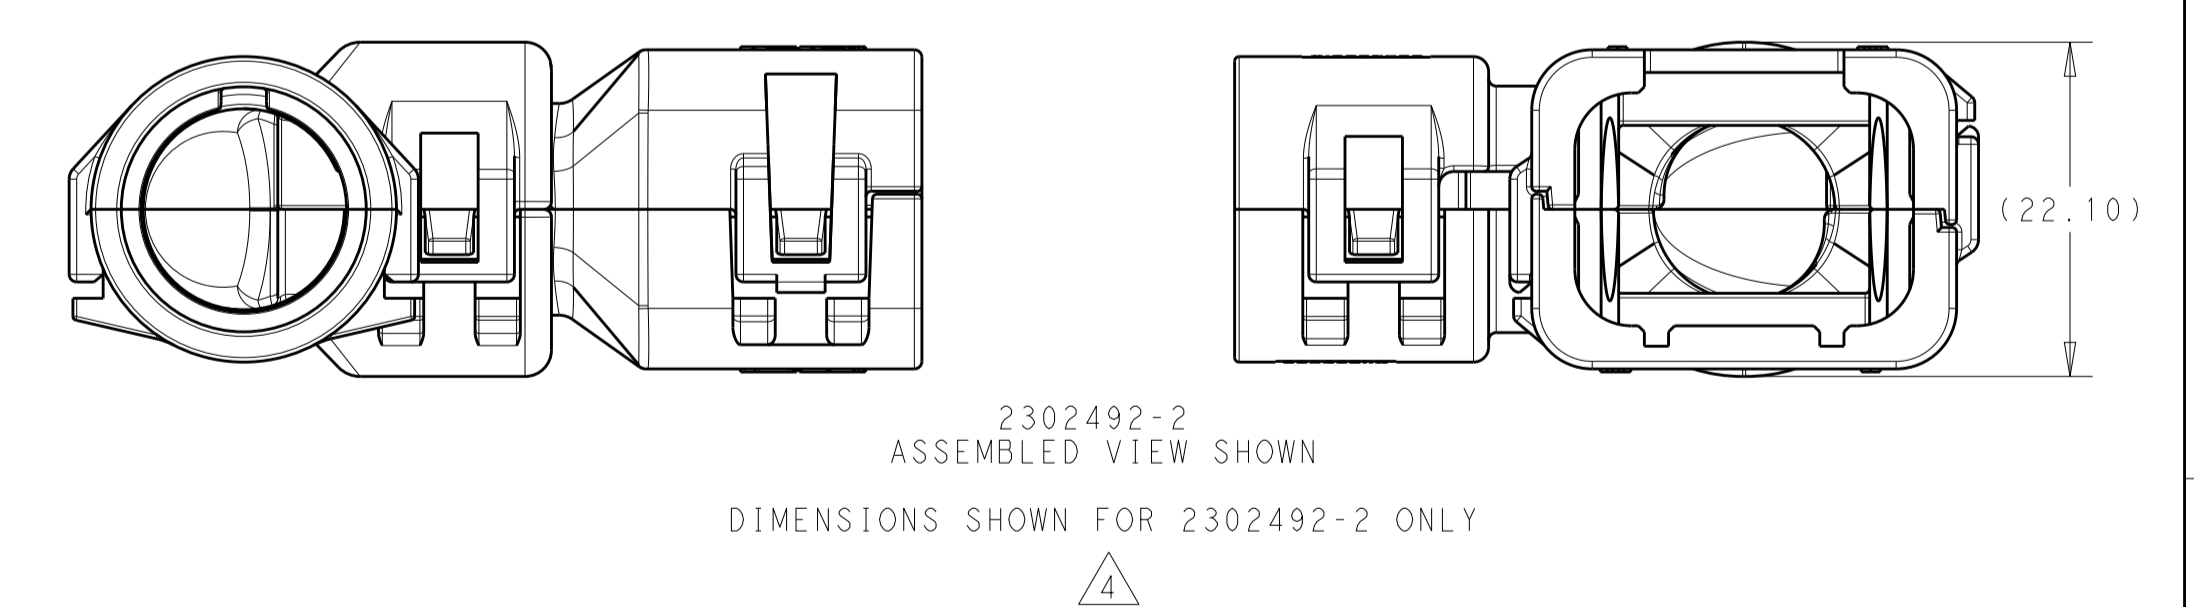

REVISIONS				
P	LTN	DESCRIPTION	DATE	OWN APVD
A		RELEASED PER ECO-16-008203	01JUN2016	JM RB
A2		REV PER ECO-16-013256	08SEP2016	JM RB

- 1 MATERIAL: NYLON MOLDING COMPOUND, BLACK, PA66/6.
- 2 BACKSHELL DESIGNED SUCH THAT TWO HALVES ATTACH TO ONE ANOTHER AND CLAMP AROUND THE CONNECTOR COVER.
- 3 ELBOW DESIGNED SUCH THAT TWO HALVES ATTACH TO ONE ANOTHER AND CLAMP AROUND THE BACKSHELL COLLAR.
- 4 DIMENSIONS TO BE MEASURED WHEN ELBOWS AND BACKSHELLS ASSEMBLED.
- 5 PRODUCT WEIGHTS:
2302492-1: 11.15g ASSEMBLED
2302492-2: 11.95g ASSEMBLED
2302492-3: 11.30g ASSEMBLED
- 6 4MM WIDE SLOTS FOR TIE WRAP TO SECURE HARNESS WIRES (-1 ONLY).
- 7 HEAT SHRINK TUBING FEATURE (-1 AND -3 ONLY).
- 8. INSTRUCTION SHEET: 408-151043
- 9. CONDUIT PROFILE: NORMAL ONLY.

776487-X	NC12	NW10	2302492-3
776524-X	NC16	NW13	2302492-2
	SMOOTH	SMOOTH	2302492-1
FITS ON PLUG ASSY	CORREGATE NC	CORREGATE NW	PART NUMBER
	CONDUIT SIZE		

THIS DRAWING IS A CONTROLLED DOCUMENT.

DIMENSIONS: mm [INCHES]	TOLERANCES UNLESS OTHERWISE SPECIFIED:	0 PLC ±	1 PLC ±	2 PLC ±	3 PLC ±	4 PLC ±	ANGLES ±	FINISH

TE Connectivity

NAME: BACKSHELL AND ELBOW KIT, 4 POSN PLUG ASSY, AMPSEAL 16

PRODUCT SPEC: 108-151043

APPLICATION SPEC:

SIZE: A1 CAGE CODE: 100779 DRAWING NO: 2302492

RESTRICTED TO: A

CUSTOMER DRAWING SCALE: 2:1 SHEET 1 OF 1 REV: A2