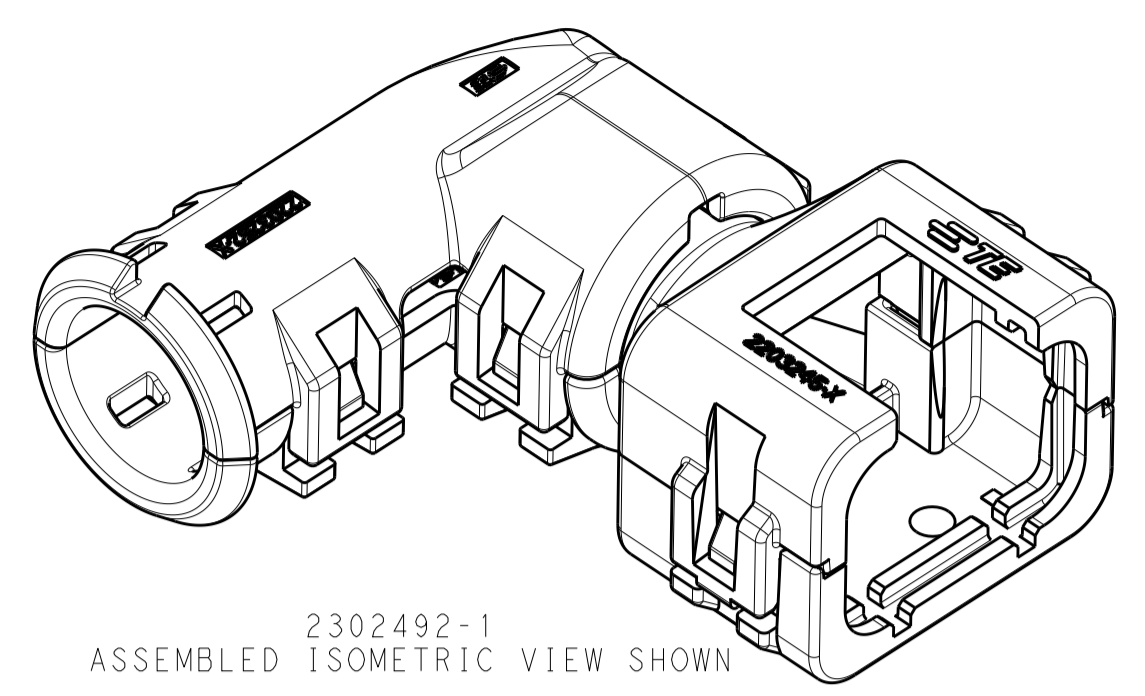

REVISIONS				
P	LTN	DESCRIPTION	DATE	OWN APVD
A		RELEASED PER ECO-16-008203	01JUN2016	JM RB
A2		REV PER ECO-16-013256	08SEP2016	JM RB

- 1 MATERIAL: NYLON MOLDING COMPOUND, BLACK, PA66/6.
- 2 BACKSHELL DESIGNED SUCH THAT TWO HALVES ATTACH TO ONE ANOTHER AND CLAMP AROUND THE CONNECTOR COVER.
- 3 ELBOW DESIGNED SUCH THAT TWO HALVES ATTACH TO ONE ANOTHER AND CLAMP AROUND THE BACKSHELL COLLAR.
- 4 DIMENSIONS TO BE MEASURED WHEN ELBOWS AND BACKSHELLS ASSEMBLED.
- 5 PRODUCT WEIGHTS:
2302492-1: 11.15g ASSEMBLED
2302492-2: 11.95g ASSEMBLED
2302492-3: 11.30g ASSEMBLED
- 6 4MM WIDE SLOTS FOR TIE WRAP TO SECURE HARNESS WIRES (-1 ONLY).
- 7 HEAT SHRINK TUBING FEATURE (-1 AND -3 ONLY).
- 8. INSTRUCTION SHEET: 408-151043
- 9. CONDUIT PROFILE: NORMAL ONLY.

776487-X	NC12	NW10	2302492-3
776524-X	NC16	NW13	2302492-2
	SMOOTH	SMOOTH	2302492-1
FITS ON PLUG ASSY	CORREGATE NC	CORREGATE NW	PART NUMBER
	CONDUIT SIZE		

THIS DRAWING IS A CONTROLLED DOCUMENT.

DIMENSIONS: mm [INCHES]	TOLERANCES UNLESS OTHERWISE SPECIFIED:	0 PLC ±	1 PLC ±	2 PLC ±	3 PLC ±	4 PLC ±	ANGLES ±	FINISH

TE Connectivity

NAME: BACKSHELL AND ELBOW KIT, 4 POSN PLUG ASSY, AMPSEAL 16

PRODUCT SPEC: 108-151043

APPLICATION SPEC:

SIZE: A1 CAGE CODE: 100779 DRAWING NO: 2302492

RESTRICTED TO: A

CUSTOMER DRAWING SCALE: 2:1 SHEET 1 OF 1 REV: A2