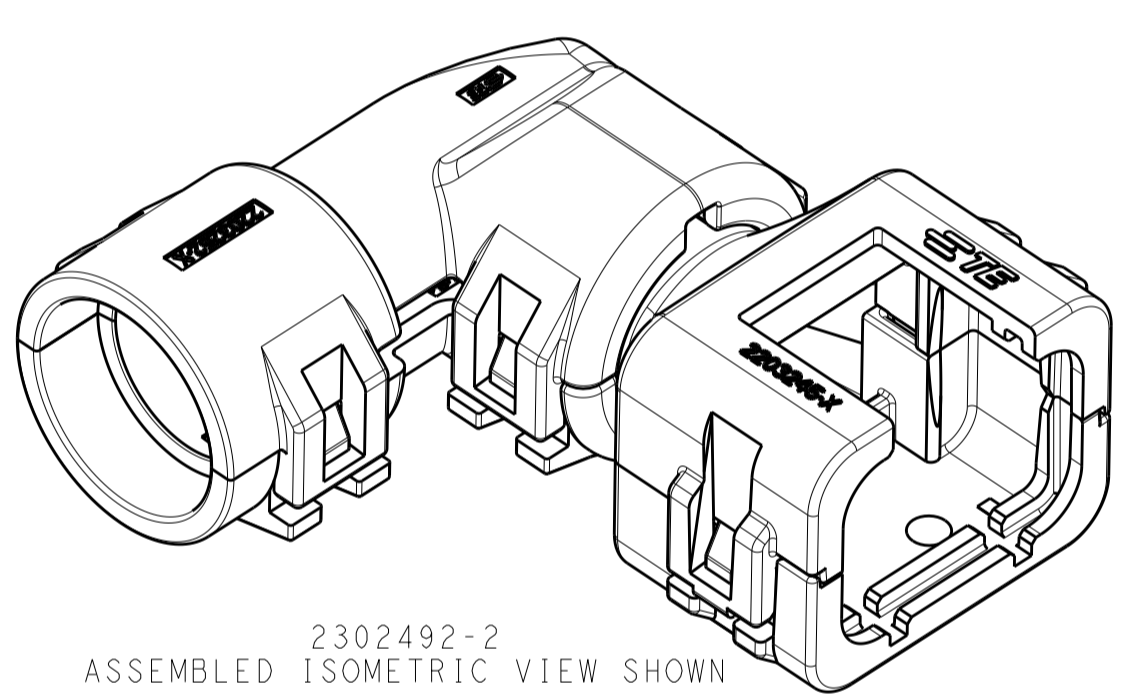

REVISIONS				
P	LTN	DESCRIPTION	DATE	OWN APVD
A		RELEASED PER ECO-16-008203	01JUN2016	JM RB
A2		REV PER ECO-16-013256	08SEP2016	JM RB

- 1 MATERIAL: NYLON MOLDING COMPOUND, BLACK, PA66/6.
- 2 BACKSHELL DESIGNED SUCH THAT TWO HALVES ATTACH TO ONE ANOTHER AND CLAMP AROUND THE CONNECTOR COVER.
- 3 ELBOW DESIGNED SUCH THAT TWO HALVES ATTACH TO ONE ANOTHER AND CLAMP AROUND THE BACKSHELL COLLAR.
- 4 DIMENSIONS TO BE MEASURED WHEN ELBOWS AND BACKSHELLS ASSEMBLED.
- 5 PRODUCT WEIGHTS:
2302492-1: 11.15g ASSEMBLED
2302492-2: 11.95g ASSEMBLED
2302492-3: 11.30g ASSEMBLED
- 6 4MM WIDE SLOTS FOR TIE WRAP TO SECURE HARNESS WIRES (-1 ONLY).
- 7 HEAT SHRINK TUBING FEATURE (-1 AND -3 ONLY).
- 8. INSTRUCTION SHEET: 408-151043
- 9. CONDUIT PROFILE: NORMAL ONLY.

776487-X	NC12	NW10	2302492-3
776524-X	NC16	NW13	2302492-2
	SMOOTH	SMOOTH	2302492-1
FITS ON PLUG ASSY	CORREGATE NC	CORREGATE NW	PART NUMBER
	CONDUIT SIZE		

THIS DRAWING IS A CONTROLLED DOCUMENT.

DIMENSIONS: mm [INCHES]	TOLERANCES UNLESS OTHERWISE SPECIFIED:	0 PLC ±	1 PLC ±	2 PLC ±	3 PLC ±	4 PLC ±	ANGLES ±	FINISH

TE Connectivity

NAME: BACKSHELL AND ELBOW KIT, 4 POSN PLUG ASSY, AMPSEAL 16

PRODUCT SPEC: 108-151043

APPLICATION SPEC:

SIZE: A1 CAGE CODE: 100779 DRAWING NO: 2302492

RESTRICTED TO: A

CUSTOMER DRAWING SCALE: 2:1 SHEET 1 OF 1 REV: A2