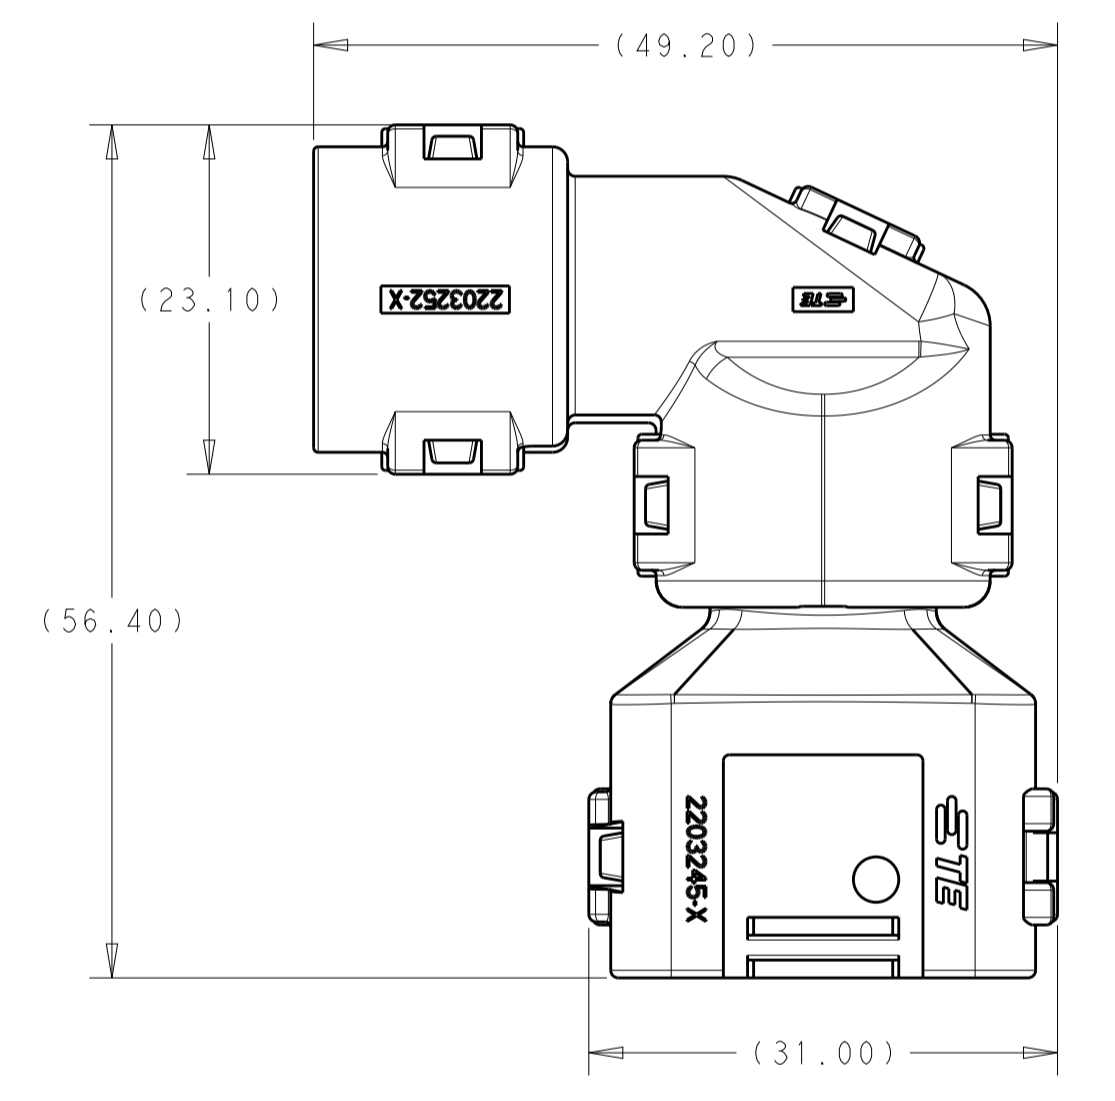

REVISIONS				
P	LTN	DESCRIPTION	DATE	OWN APVD
A		RELEASED PER ECO-16-008203	01JUN2016	JM RB
A2		REV PER ECO-16-013256	08SEP2016	JM RB

- 1 MATERIAL: NYLON MOLDING COMPOUND, BLACK, PA66/6.
- 2 BACKSHELL DESIGNED SUCH THAT TWO HALVES ATTACH TO ONE ANOTHER AND CLAMP AROUND THE CONNECTOR COVER.
- 3 ELBOW DESIGNED SUCH THAT TWO HALVES ATTACH TO ONE ANOTHER AND CLAMP AROUND THE BACKSHELL COLLAR.
- 4 DIMENSIONS TO BE MEASURED WHEN ELBOWS AND BACKSHELLS ASSEMBLED.
- 5 PRODUCT WEIGHTS:
2302492-1: 11.15g ASSEMBLED
2302492-2: 11.95g ASSEMBLED
2302492-3: 11.30g ASSEMBLED
- 6 4MM WIDE SLOTS FOR TIE WRAP TO SECURE HARNESS WIRES (-1 ONLY).
- 7 HEAT SHRINK TUBING FEATURE (-1 AND -3 ONLY).
- 8. INSTRUCTION SHEET: 408-151043
- 9. CONDUIT PROFILE: NORMAL ONLY.

776487-X	NC12	NW10	2302492-3
776524-X	NC16	NW13	2302492-2
	SMOOTH	SMOOTH	2302492-1
FITS ON PLUG ASSY	CORREGATE NC	CORREGATE NW	PART NUMBER
	CONDUIT SIZE		

THIS DRAWING IS A CONTROLLED DOCUMENT.

DIMENSIONS: mm [INCHES]	TOLERANCES UNLESS OTHERWISE SPECIFIED:	0 PLC ±	1 PLC ±	2 PLC ±	3 PLC ±	4 PLC ±	ANGLES ±	FINISH

TE Connectivity

NAME: BACKSHELL AND ELBOW KIT, 4 POSN PLUG ASSY, AMPSEAL 16

PRODUCT SPEC: 108-151043

APPLICATION SPEC:

SIZE: A1 CAGE CODE: 100779 DRAWING NO: 2302492

RESTRICTED TO: A

CUSTOMER DRAWING SCALE: 2:1 SHEET 1 OF 1 REV: A2