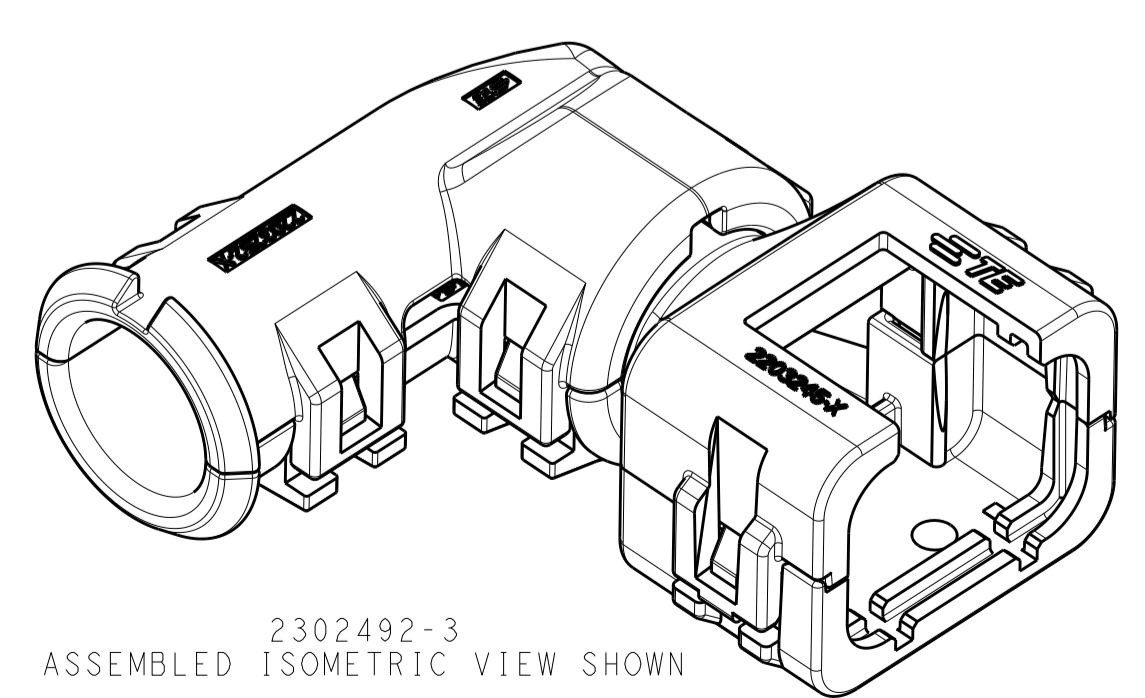

REVISIONS				
P	LTN	DESCRIPTION	DATE	OWN APVD
A		RELEASED PER ECO-16-008203	01JUN2016	JM RB
A2		REV PER ECO-16-013256	08SEP2016	JM RB

- 1 MATERIAL: NYLON MOLDING COMPOUND, BLACK, PA66/6.
- 2 BACKSHELL DESIGNED SUCH THAT TWO HALVES ATTACH TO ONE ANOTHER AND CLAMP AROUND THE CONNECTOR COVER.
- 3 ELBOW DESIGNED SUCH THAT TWO HALVES ATTACH TO ONE ANOTHER AND CLAMP AROUND THE BACKSHELL COLLAR.
- 4 DIMENSIONS TO BE MEASURED WHEN ELBOWS AND BACKSHELLS ASSEMBLED.
- 5 PRODUCT WEIGHTS:
2302492-1: 11.15g ASSEMBLED
2302492-2: 11.95g ASSEMBLED
2302492-3: 11.30g ASSEMBLED
- 6 4MM WIDE SLOTS FOR TIE WRAP TO SECURE HARNESS WIRES (-1 ONLY).
- 7 HEAT SHRINK TUBING FEATURE (-1 AND -3 ONLY).
- 8. INSTRUCTION SHEET: 408-151043
- 9. CONDUIT PROFILE: NORMAL ONLY.

776487-X	NC12	NW10	2302492-3
776524-X	NC16	NW13	2302492-2
	SMOOTH	SMOOTH	2302492-1
FITS ON PLUG ASSY	CORREGATE NC	CORREGATE NW	PART NUMBER
	CONDUIT SIZE		

THIS DRAWING IS A CONTROLLED DOCUMENT.

DIMENSIONS: mm [INCHES]	TOLERANCES UNLESS OTHERWISE SPECIFIED:	0 PLC ±	1 PLC ±	2 PLC ±	3 PLC ±	4 PLC ±	ANGLES ±	FINISH

TE Connectivity

NAME: BACKSHELL AND ELBOW KIT, 4 POSN PLUG ASSY, AMPSEAL 16

PRODUCT SPEC: 108-151043

APPLICATION SPEC:

SIZE: A1 CAGE CODE: 100779 DRAWING NO: 2302492

RESTRICTED TO: A

CUSTOMER DRAWING SCALE: 2:1 SHEET 1 OF 1 REV: A2