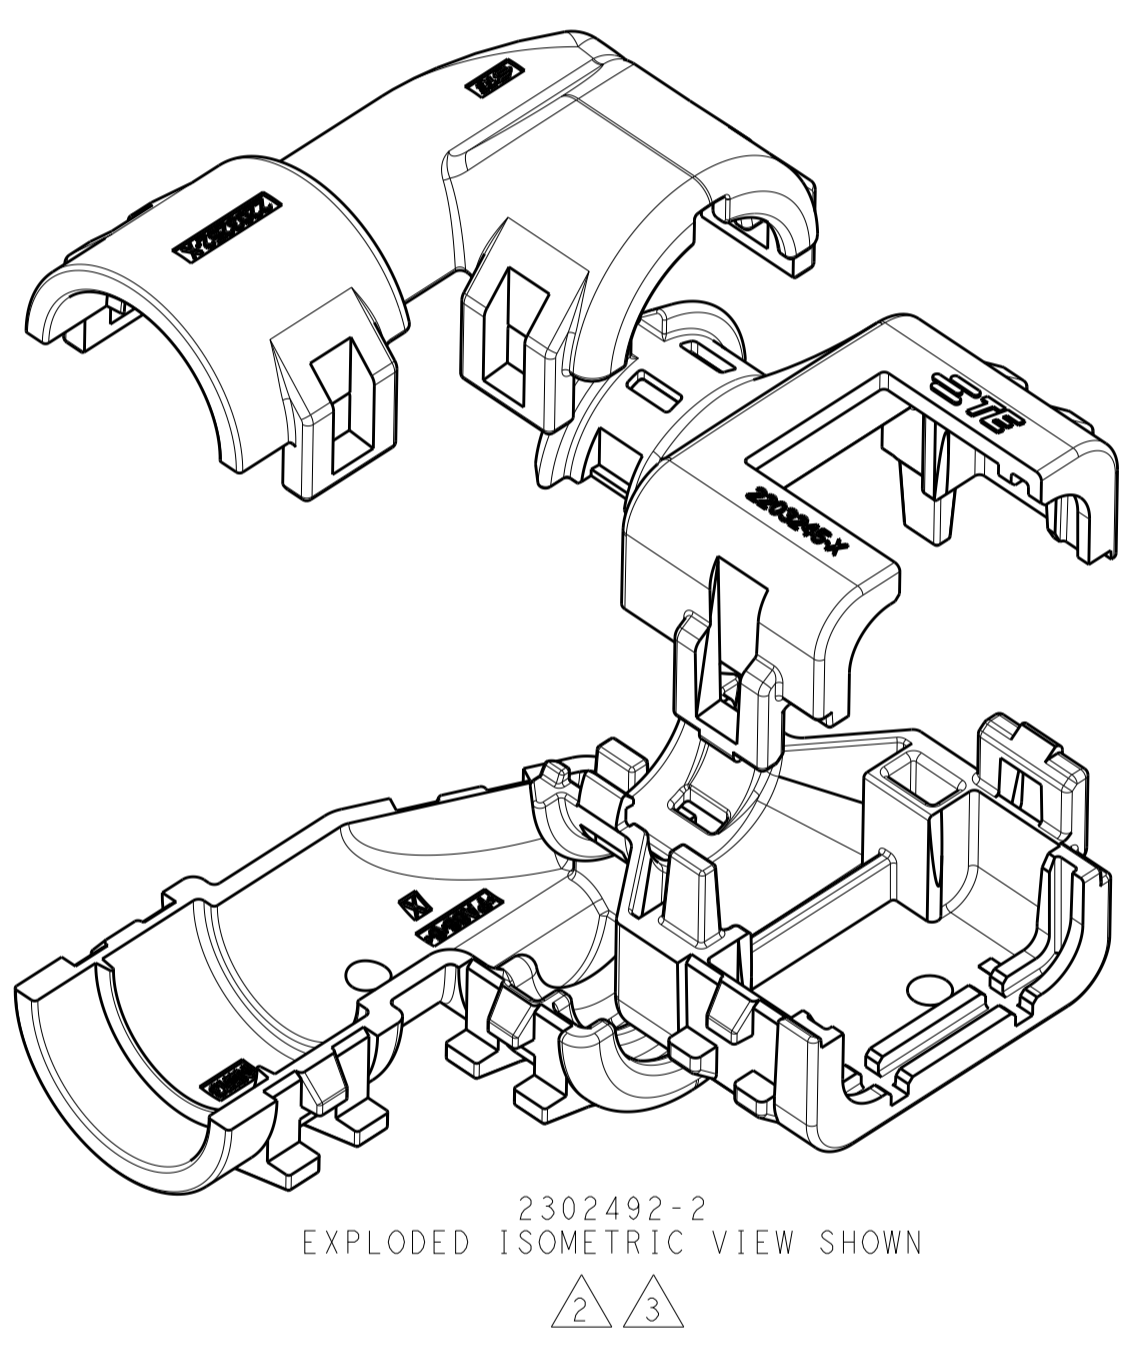

REVISIONS				
P	LTN	DESCRIPTION	DATE	OWN APVD
A		RELEASED PER ECO-16-008203	01JUN2016	JM RB
A2		REV PER ECO-16-013256	08SEP2016	JM RB

- 1 MATERIAL: NYLON MOLDING COMPOUND, BLACK, PA66/6.
- 2 BACKSHELL DESIGNED SUCH THAT TWO HALVES ATTACH TO ONE ANOTHER AND CLAMP AROUND THE CONNECTOR COVER.
- 3 ELBOW DESIGNED SUCH THAT TWO HALVES ATTACH TO ONE ANOTHER AND CLAMP AROUND THE BACKSHELL COLLAR.
- 4 DIMENSIONS TO BE MEASURED WHEN ELBOWS AND BACKSHELLS ASSEMBLED.
- 5 PRODUCT WEIGHTS:
2302492-1: 11.15g ASSEMBLED
2302492-2: 11.95g ASSEMBLED
2302492-3: 11.30g ASSEMBLED
- 6 4MM WIDE SLOTS FOR TIE WRAP TO SECURE HARNESS WIRES (-1 ONLY).
- 7 HEAT SHRINK TUBING FEATURE (-1 AND -3 ONLY).
- 8. INSTRUCTION SHEET: 408-151043
- 9. CONDUIT PROFILE: NORMAL ONLY.

776487-X	NC12	NW10	2302492-3
776524-X	NC16	NW13	2302492-2
	SMOOTH	SMOOTH	2302492-1
FITS ON PLUG ASSY	CORREGATE NC	CORREGATE NW	PART NUMBER
	CONDUIT SIZE		

THIS DRAWING IS A CONTROLLED DOCUMENT.

DIMENSIONS: mm [INCHES]	TOLERANCES UNLESS OTHERWISE SPECIFIED:	0 PLC ±	1 PLC ±	2 PLC ±	3 PLC ±	4 PLC ±	ANGLES ±	FINISH

TE Connectivity

NAME: BACKSHELL AND ELBOW KIT, 4 POSN PLUG ASSY, AMPSEAL 16

PRODUCT SPEC: 108-151043

APPLICATION SPEC:

SIZE: A1 CAGE CODE: 100779 DRAWING NO: 2302492

RESTRICTED TO: A

CUSTOMER DRAWING SCALE: 2:1 SHEET 1 OF 1 REV: A2