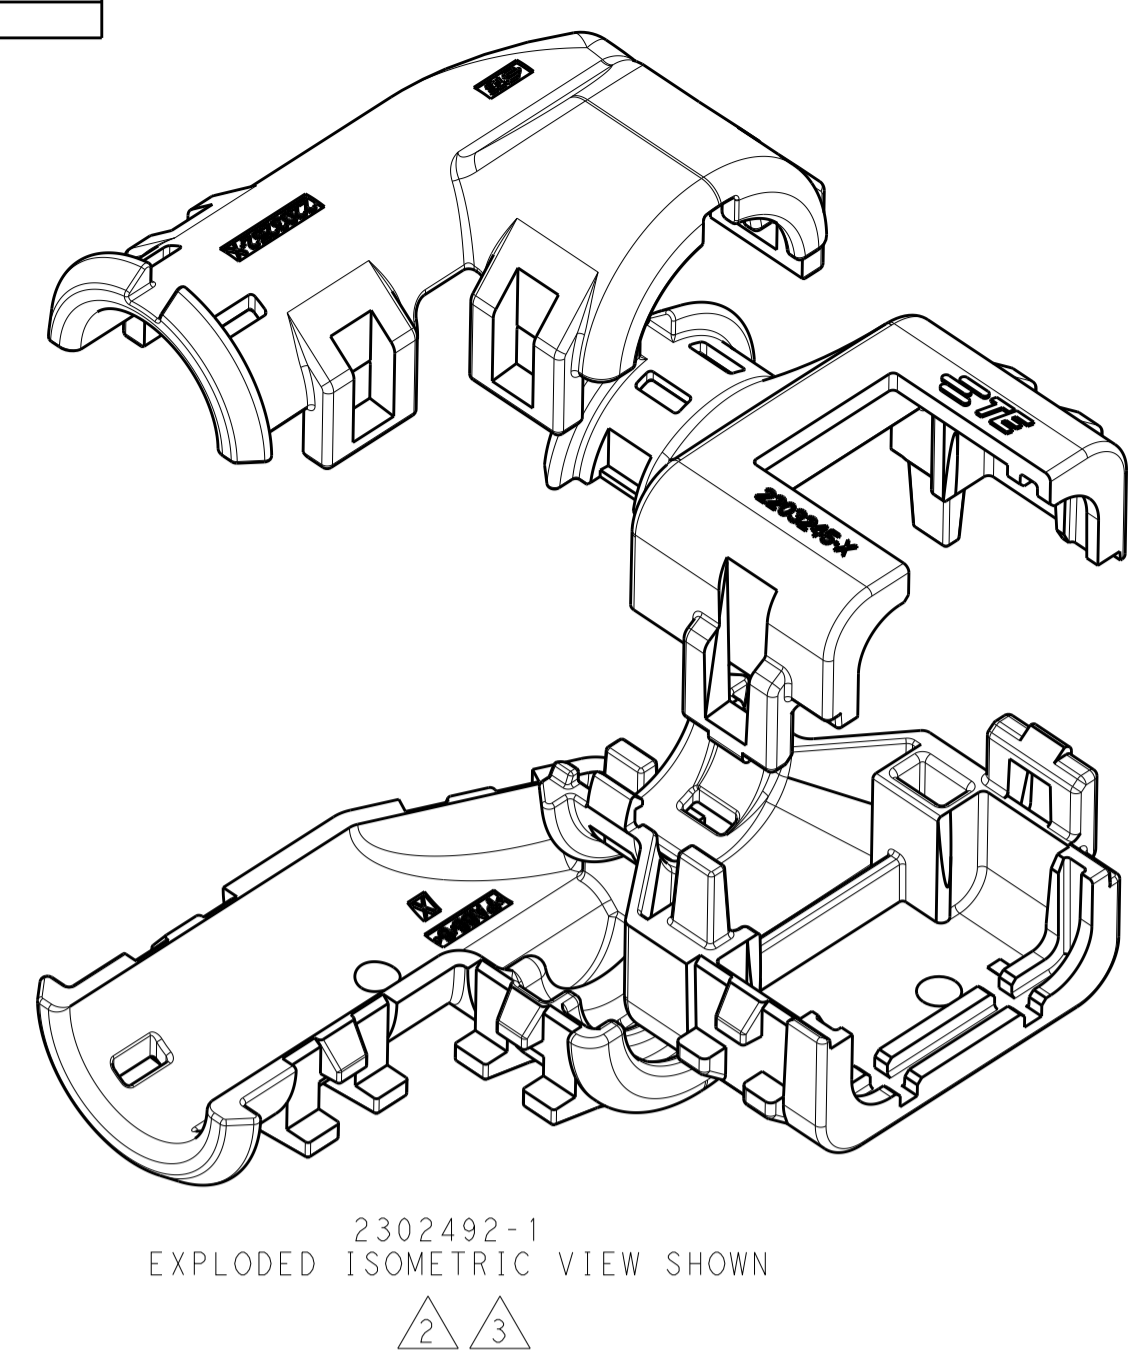

REVISIONS				
P	LTN	DESCRIPTION	DATE	OWN APVD
A		RELEASED PER ECO-16-008203	01JUN2016	JM RB
A2		REV PER ECO-16-013256	08SEP2016	JM RB

- 1 MATERIAL: NYLON MOLDING COMPOUND, BLACK, PA66/6.
- 2 BACKSHELL DESIGNED SUCH THAT TWO HALVES ATTACH TO ONE ANOTHER AND CLAMP AROUND THE CONNECTOR COVER.
- 3 ELBOW DESIGNED SUCH THAT TWO HALVES ATTACH TO ONE ANOTHER AND CLAMP AROUND THE BACKSHELL COLLAR.
- 4 DIMENSIONS TO BE MEASURED WHEN ELBOWS AND BACKSHELLS ASSEMBLED.
- 5 PRODUCT WEIGHTS:
2302492-1: 11.15g ASSEMBLED
2302492-2: 11.95g ASSEMBLED
2302492-3: 11.30g ASSEMBLED
- 6 4MM WIDE SLOTS FOR TIE WRAP TO SECURE HARNESS WIRES (-1 ONLY).
- 7 HEAT SHRINK TUBING FEATURE (-1 AND -3 ONLY).
- 8. INSTRUCTION SHEET: 408-151043
- 9. CONDUIT PROFILE: NORMAL ONLY.

776487-X	NC12	NW10	2302492-3
776524-X	NC16	NW13	2302492-2
	SMOOTH	SMOOTH	2302492-1
FITS ON PLUG ASSY	CORREGATE NC	CORREGATE NW	PART NUMBER
	CONDUIT SIZE		

THIS DRAWING IS A CONTROLLED DOCUMENT.

DIMENSIONS: mm [INCHES]	TOLERANCES UNLESS OTHERWISE SPECIFIED:	0 PLC ±	1 PLC ±	2 PLC ±	3 PLC ±	4 PLC ±	ANGLES ±	FINISH

TE Connectivity

NAME: BACKSHELL AND ELBOW KIT, 4 POSN PLUG ASSY, AMPSEAL 16

PRODUCT SPEC: 108-151043

APPLICATION SPEC:

SIZE: A1 CAGE CODE: 100779 DRAWING NO: 2302492

RESTRICTED TO: A

CUSTOMER DRAWING SCALE: 2:1 SHEET 1 OF 1 REV: A2