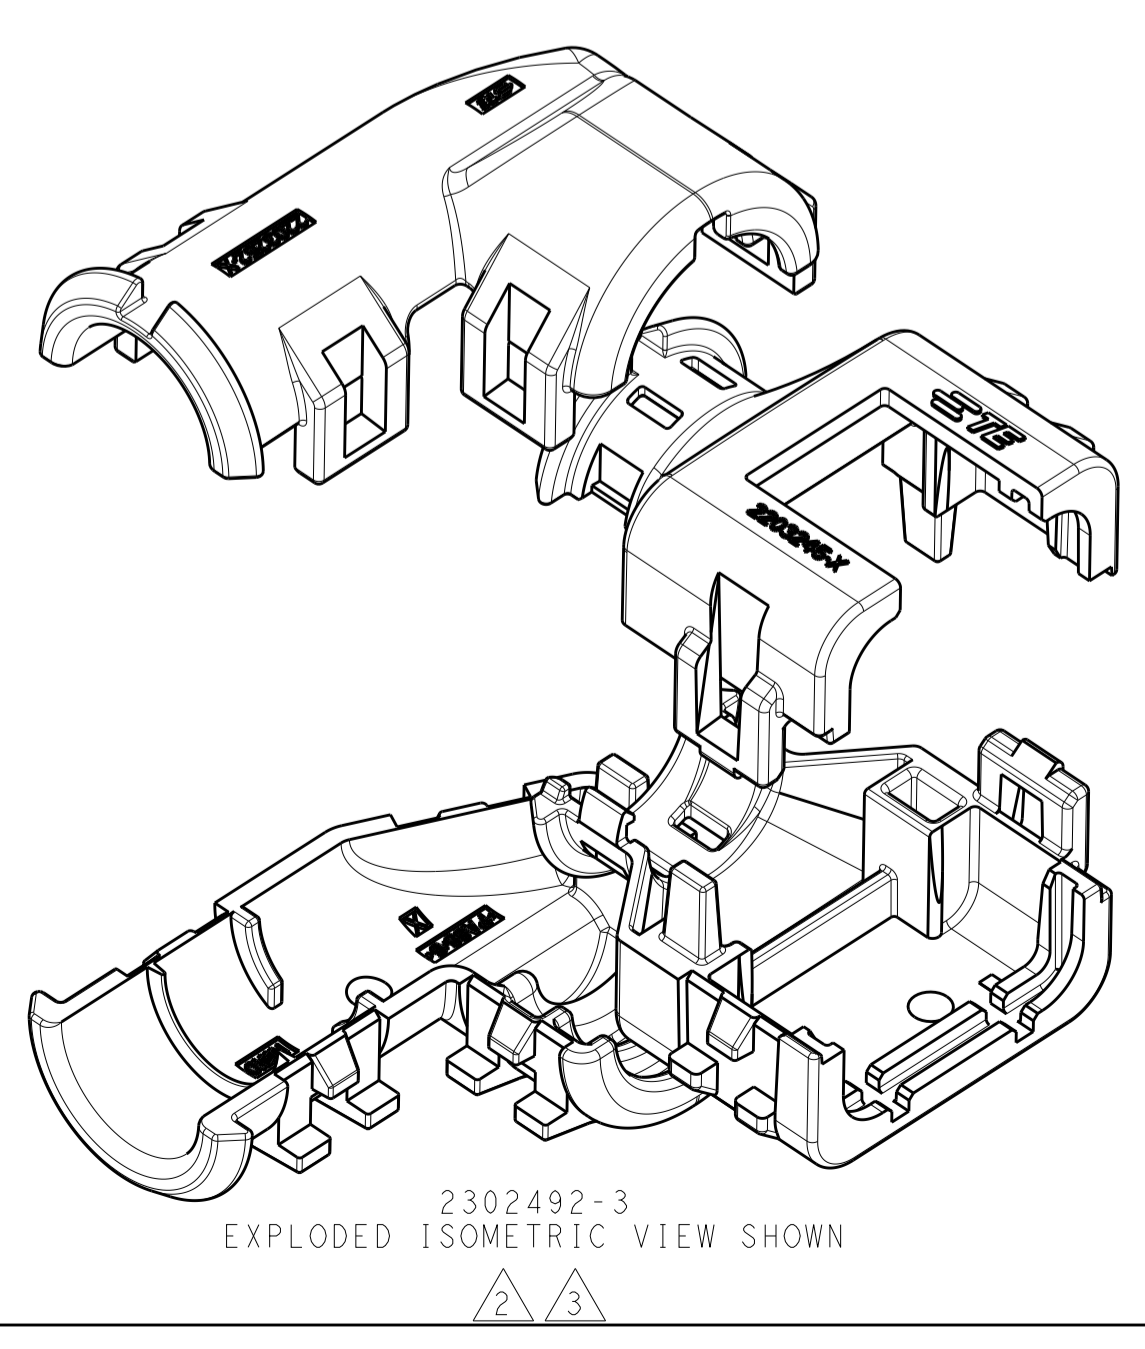

REVISIONS				
P	LTN	DESCRIPTION	DATE	OWN APVD
A		RELEASED PER ECO-16-008203	01JUN2016	JM RB
A2		REV PER ECO-16-013256	08SEP2016	JM RB

- 1 MATERIAL: NYLON MOLDING COMPOUND, BLACK, PA66/6.
- 2 BACKSHELL DESIGNED SUCH THAT TWO HALVES ATTACH TO ONE ANOTHER AND CLAMP AROUND THE CONNECTOR COVER.
- 3 ELBOW DESIGNED SUCH THAT TWO HALVES ATTACH TO ONE ANOTHER AND CLAMP AROUND THE BACKSHELL COLLAR.
- 4 DIMENSIONS TO BE MEASURED WHEN ELBOWS AND BACKSHELLS ASSEMBLED.
- 5 PRODUCT WEIGHTS:
2302492-1: 11.15g ASSEMBLED
2302492-2: 11.95g ASSEMBLED
2302492-3: 11.30g ASSEMBLED
- 6 4MM WIDE SLOTS FOR TIE WRAP TO SECURE HARNESS WIRES (-1 ONLY).
- 7 HEAT SHRINK TUBING FEATURE (-1 AND -3 ONLY).
- 8. INSTRUCTION SHEET: 408-151043
- 9. CONDUIT PROFILE: NORMAL ONLY.

776487-X	NC12	NW10	2302492-3
776524-X	NC16	NW13	2302492-2
	SMOOTH	SMOOTH	2302492-1
FITS ON PLUG ASSY	CORREGATE NC	CORREGATE NW	PART NUMBER
	CONDUIT SIZE		

THIS DRAWING IS A CONTROLLED DOCUMENT.

DIMENSIONS: mm [INCHES]	TOLERANCES UNLESS OTHERWISE SPECIFIED:	0 PLC ±	1 PLC ±	2 PLC ±	3 PLC ±	4 PLC ±	ANGLES ±	FINISH

TE Connectivity

NAME: BACKSHELL AND ELBOW KIT, 4 POSN PLUG ASSY, AMPSEAL 16

PRODUCT SPEC: 108-151043

APPLICATION SPEC:

SIZE: A1 CAGE CODE: 100779 DRAWING NO: 2302492

RESTRICTED TO: A

CUSTOMER DRAWING SCALE: 2:1 SHEET 1 OF 1 REV: A2