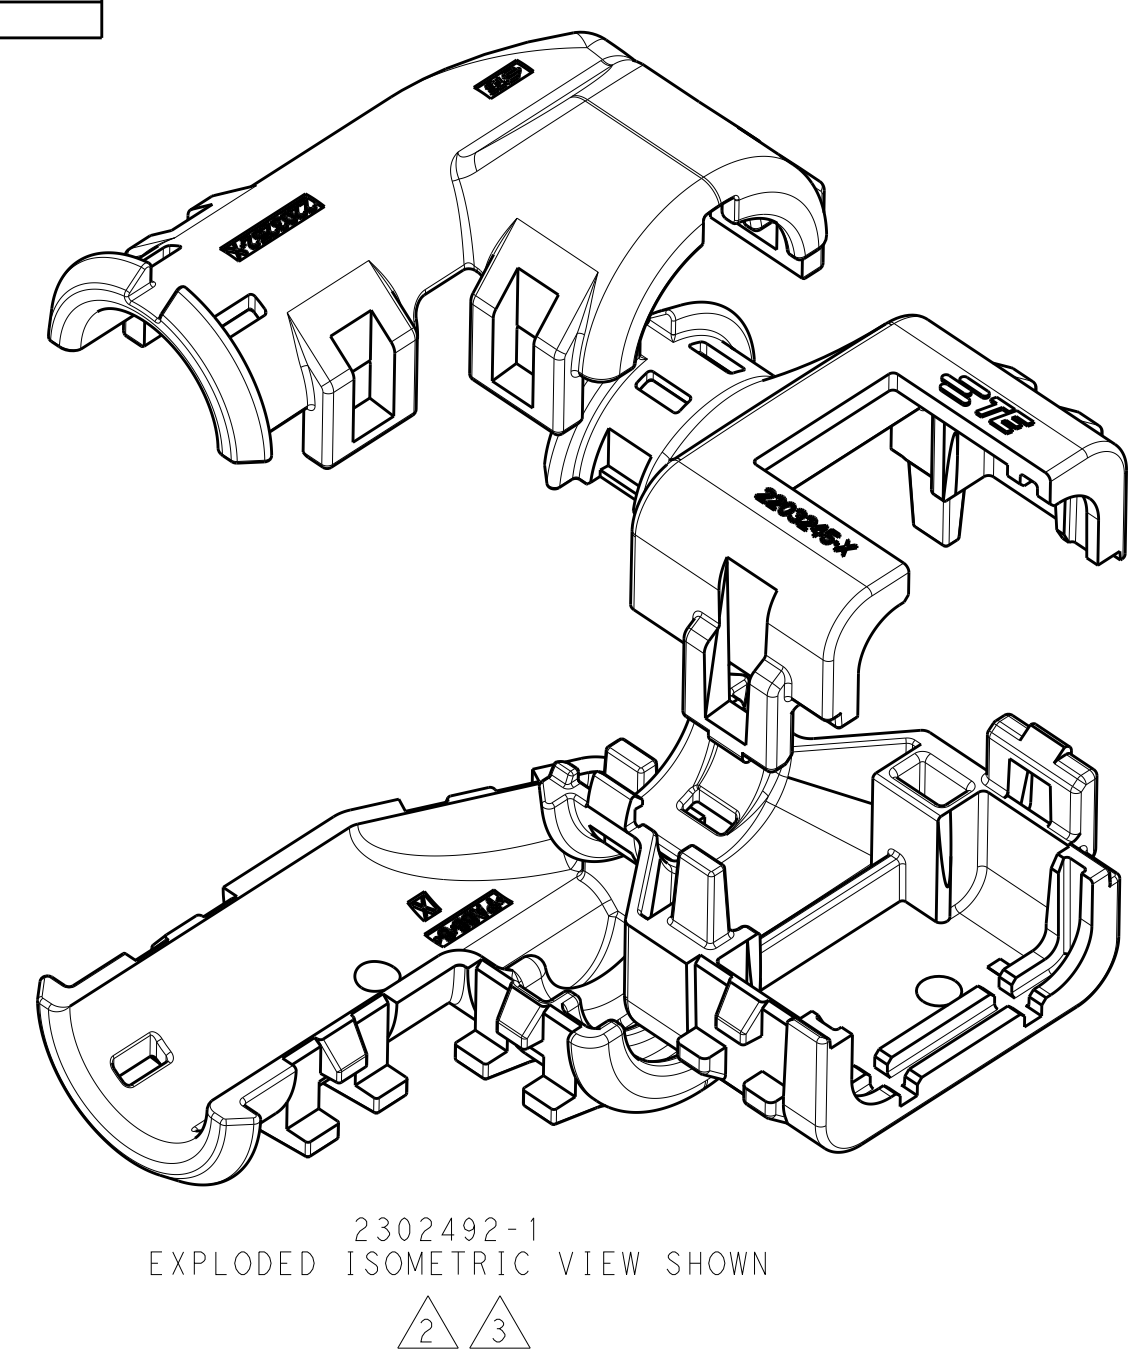

REVISIONS				
P.	LTN.	DESCRIPTION	DATE	OWN APVD
A		RELEASED PER ECO-16-008203	01JUN2016	JM RB
A2		REV PER ECO-16-013256	08SEP2016	JM RB

- 1 MATERIAL: NYLON MOLDING COMPOUND, BLACK, PA66/6.
- 2 BACKSHELL DESIGNED SUCH THAT TWO HALVES ATTACH TO ONE ANOTHER AND CLAMP AROUND THE CONNECTOR COVER.
- 3 ELBOW DESIGNED SUCH THAT TWO HALVES ATTACH TO ONE ANOTHER AND CLAMP AROUND THE BACKSHELL COLLAR.
- 4 DIMENSIONS TO BE MEASURED WHEN ELBOWS AND BACKSHELLS ASSEMBLED.
- 5 PRODUCT WEIGHTS:
2302492-1: 11.15g ASSEMBLED
2302492-2: 11.95g ASSEMBLED
2302492-3: 11.30g ASSEMBLED
- 6 4MM WIDE SLOTS FOR TIE WRAP TO SECURE HARNESS WIRES (-1 ONLY).
- 7 HEAT SHRINK TUBING FEATURE (-1 AND -3 ONLY).
- 8. INSTRUCTION SHEET: 408-151043
- 9. CONDUIT PROFILE: NORMAL ONLY.

776487-X	NC12	NW10	2302492-3
776524-X	NC16	NW13	2302492-2
	SMOOTH	SMOOTH	2302492-1
FITS ON PLUG ASSY	CORREGATE NC	CORREGATE NW	PART NUMBER
	CONDUIT SIZE		

THIS DRAWING IS A CONTROLLED DOCUMENT.

DIMENSIONS: mm [INCHES]	TOLERANCES UNLESS OTHERWISE SPECIFIED:	0 PLC ±	1 PLC ±	2 PLC ±	3 PLC ±	4 PLC ±	ANGLES ±	FINISH

DATE: 13APR2016
CHK: R. BALTER
APVD: R. BALTER

NAME: BACKSHELL AND ELBOW KIT, 4 POSN PLUG ASSY, AMPSEAL 16

PRODUCT SPEC: 108-151043
APPLICATION SPEC:

SIZE: A1
CAGE CODE: 100779
DRAWING NO: C=2302492

RESTRICTED TO: A

CUSTOMER DRAWING
SCALE: 2:1
SHEET: 1 OF 1
REV: A2

X-ON Electronics

Largest Supplier of Electrical and Electronic Components

Click to view similar products for [Automotive Connectors](#) category:

Click to view products by [TE Connectivity](#) manufacturer: