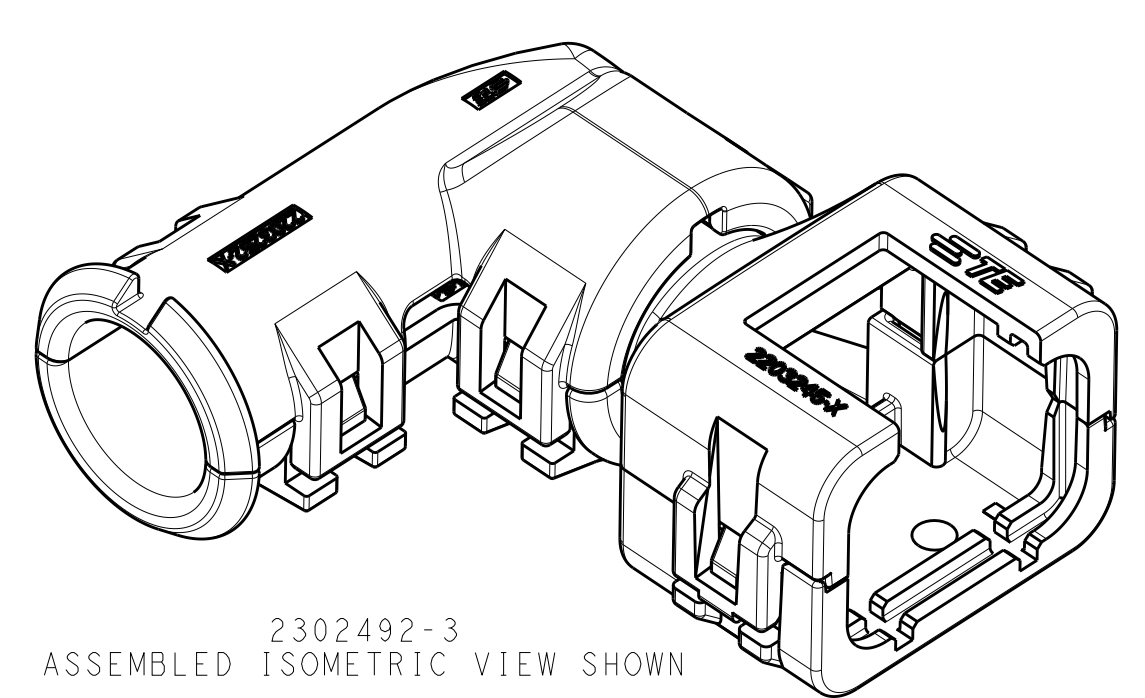

REVISIONS				
P.	LTN.	DESCRIPTION	DATE	OWN APVD
A		RELEASED PER ECO-16-008203	01JUN2016	JM RB
A2		REV PER ECO-16-013256	08SEP2016	JM RB

- 1 MATERIAL: NYLON MOLDING COMPOUND, BLACK, PA66/6.
- 2 BACKSHELL DESIGNED SUCH THAT TWO HALVES ATTACH TO ONE ANOTHER AND CLAMP AROUND THE CONNECTOR COVER.
- 3 ELBOW DESIGNED SUCH THAT TWO HALVES ATTACH TO ONE ANOTHER AND CLAMP AROUND THE BACKSHELL COLLAR.
- 4 DIMENSIONS TO BE MEASURED WHEN ELBOWS AND BACKSHELLS ASSEMBLED.
- 5 PRODUCT WEIGHTS:
2302492-1: 11.15g ASSEMBLED
2302492-2: 11.95g ASSEMBLED
2302492-3: 11.30g ASSEMBLED
- 6 4MM WIDE SLOTS FOR TIE WRAP TO SECURE HARNESS WIRES (-1 ONLY).
- 7 HEAT SHRINK TUBING FEATURE (-1 AND -3 ONLY).
- 8. INSTRUCTION SHEET: 408-151043
- 9. CONDUIT PROFILE: NORMAL ONLY.

776487-X	NC12	NW10	2302492-3
776524-X	NC16	NW13	2302492-2
	SMOOTH	SMOOTH	2302492-1
FITS ON PLUG ASSY	CORREGATE NC	CORREGATE NW	PART NUMBER
	CONDUIT SIZE		

THIS DRAWING IS A CONTROLLED DOCUMENT.

DIMENSIONS: mm [INCHES]	TOLERANCES UNLESS OTHERWISE SPECIFIED:	0 PLC ±	1 PLC ±	2 PLC ±	3 PLC ±	4 PLC ±	ANGLES ±	FINISH

DATE: 13APR2016
CHK: R. BALTER
APVD: R. BALTER

NAME: BACKSHELL AND ELBOW KIT, 4 POSN PLUG ASSY, AMPSEAL 16

PRODUCT SPEC: 108-151043
APPLICATION SPEC:

SIZE: A1
CAGE CODE: 100779
DRAWING NO: C=2302492

RESTRICTED TO: A