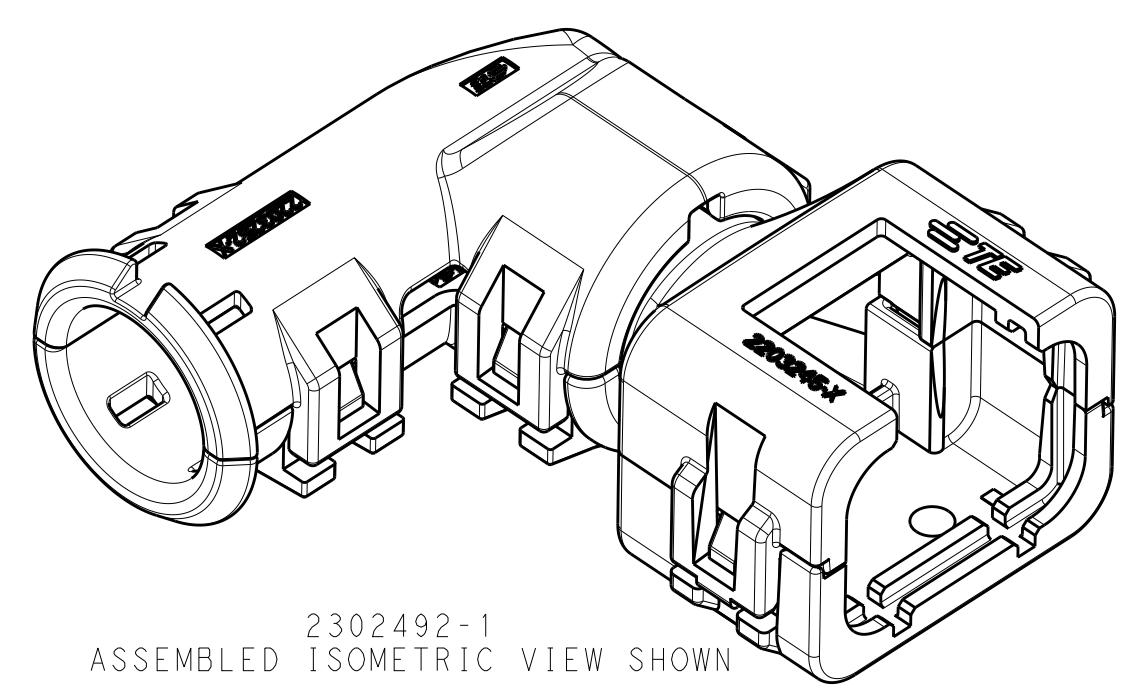

REVISIONS				
P.	LTN.	DESCRIPTION	DATE	OWN APVD
A		RELEASED PER ECO-16-008203	01JUN2016	JM RB
A2		REV PER ECO-16-013256	08SEP2016	JM RB

- 1 MATERIAL: NYLON MOLDING COMPOUND, BLACK, PA66/6.
- 2 BACKSHELL DESIGNED SUCH THAT TWO HALVES ATTACH TO ONE ANOTHER AND CLAMP AROUND THE CONNECTOR COVER.
- 3 ELBOW DESIGNED SUCH THAT TWO HALVES ATTACH TO ONE ANOTHER AND CLAMP AROUND THE BACKSHELL COLLAR.
- 4 DIMENSIONS TO BE MEASURED WHEN ELBOWS AND BACKSHELLS ASSEMBLED.
- 5 PRODUCT WEIGHTS:
2302492-1: 11.15g ASSEMBLED
2302492-2: 11.95g ASSEMBLED
2302492-3: 11.30g ASSEMBLED
- 6 4MM WIDE SLOTS FOR TIE WRAP TO SECURE HARNESS WIRES (-1 ONLY).
- 7 HEAT SHRINK TUBING FEATURE (-1 AND -3 ONLY).
- 8. INSTRUCTION SHEET: 408-151043
- 9. CONDUIT PROFILE: NORMAL ONLY.

776487-X	NC12	NW10	2302492-3
776524-X	NC16	NW13	2302492-2
	SMOOTH	SMOOTH	2302492-1
FITS ON PLUG ASSY	CORREGATE NC	CORREGATE NW	PART NUMBER
	CONDUIT SIZE		

THIS DRAWING IS A CONTROLLED DOCUMENT.

DIMENSIONS: mm [INCHES]	TOLERANCES UNLESS OTHERWISE SPECIFIED:	0 PLC ±	1 PLC ±	2 PLC ±	3 PLC ±	4 PLC ±	ANGLES ±	FINISH

DATE: 13APR2016
CHK: R. BALTER
APVD: R. BALTER

NAME: BACKSHELL AND ELBOW KIT, 4 POSN PLUG ASSY, AMPSEAL 16

PRODUCT SPEC: 108-151043
APPLICATION SPEC:

SIZE: A1
CAGE CODE: 100779
DRAWING NO: C=2302492

RESTRICTED TO: A