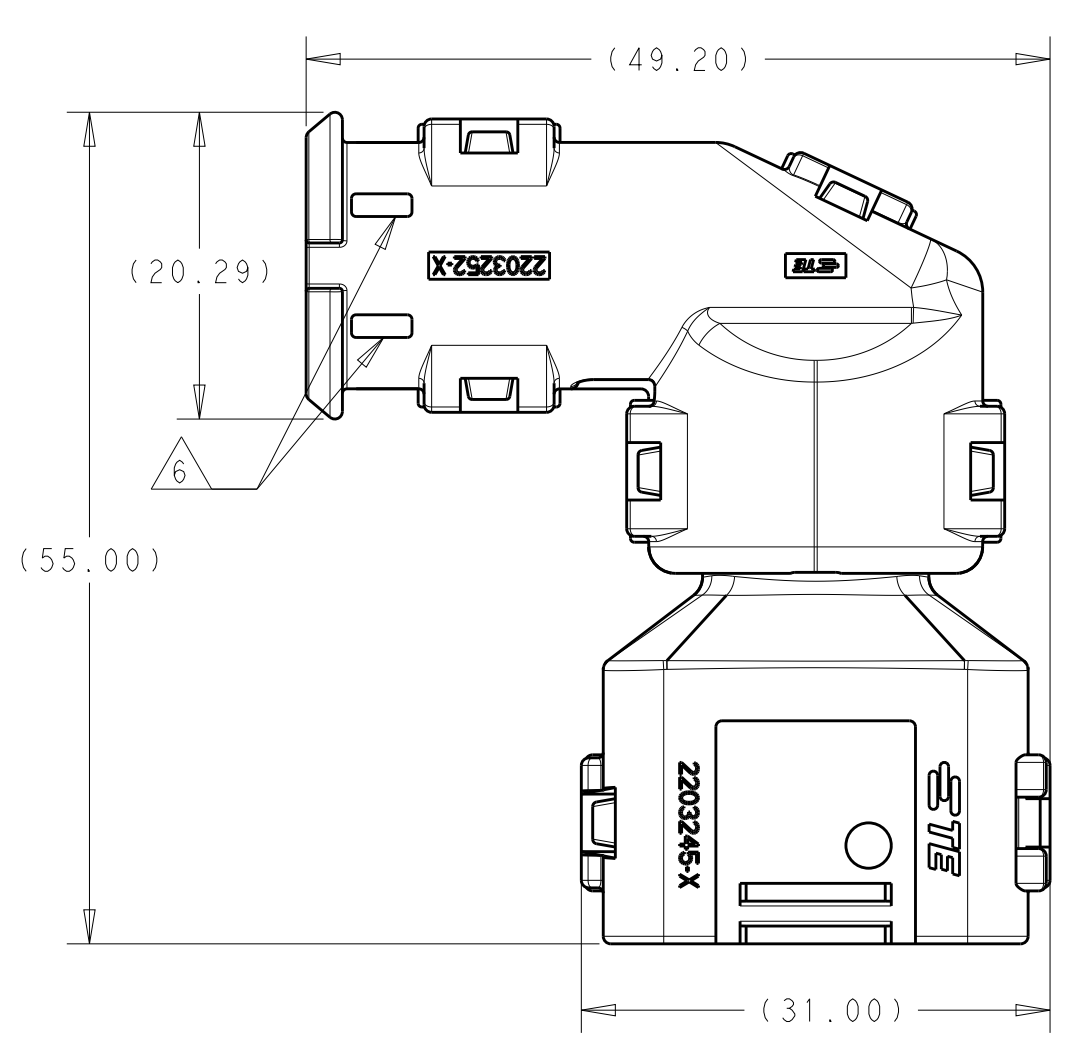

REVISIONS				
P.	LTN.	DESCRIPTION	DATE	OWN APVD
A		RELEASED PER ECO-16-008203	01JUN2016	JM RB
A2		REV PER ECO-16-013256	08SEP2016	JM RB

- 1 MATERIAL: NYLON MOLDING COMPOUND, BLACK, PA66/6.
- 2 BACKSHELL DESIGNED SUCH THAT TWO HALVES ATTACH TO ONE ANOTHER AND CLAMP AROUND THE CONNECTOR COVER.
- 3 ELBOW DESIGNED SUCH THAT TWO HALVES ATTACH TO ONE ANOTHER AND CLAMP AROUND THE BACKSHELL COLLAR.
- 4 DIMENSIONS TO BE MEASURED WHEN ELBOWS AND BACKSHELLS ASSEMBLED.
- 5 PRODUCT WEIGHTS:
2302492-1: 11.15g ASSEMBLED
2302492-2: 11.95g ASSEMBLED
2302492-3: 11.30g ASSEMBLED
- 6 4MM WIDE SLOTS FOR TIE WRAP TO SECURE HARNESS WIRES (-1 ONLY).
- 7 HEAT SHRINK TUBING FEATURE (-1 AND -3 ONLY).
- 8. INSTRUCTION SHEET: 408-151043
- 9. CONDUIT PROFILE: NORMAL ONLY.

776487-X	NC12	NW10	2302492-3
776524-X	NC16	NW13	2302492-2
	SMOOTH	SMOOTH	2302492-1
FITS ON PLUG ASSY	CORREGATE NC	CORREGATE NW	PART NUMBER
	CONDUIT SIZE		

THIS DRAWING IS A CONTROLLED DOCUMENT.

DIMENSIONS: mm [INCHES]	TOLERANCES UNLESS OTHERWISE SPECIFIED:	0 PLC ±	1 PLC ±	2 PLC ±	3 PLC ±	4 PLC ±	ANGLES ±	FINISH

DATE: 13APR2016
CHK: R. BALTER
APVD: R. BALTER

NAME: BACKSHELL AND ELBOW KIT, 4 POSN PLUG ASSY, AMPSEAL 16

PRODUCT SPEC: 108-151043
APPLICATION SPEC:

SIZE: A1
CAGE CODE: 100779
DRAWING NO: C=2302492

RESTRICTED TO: A