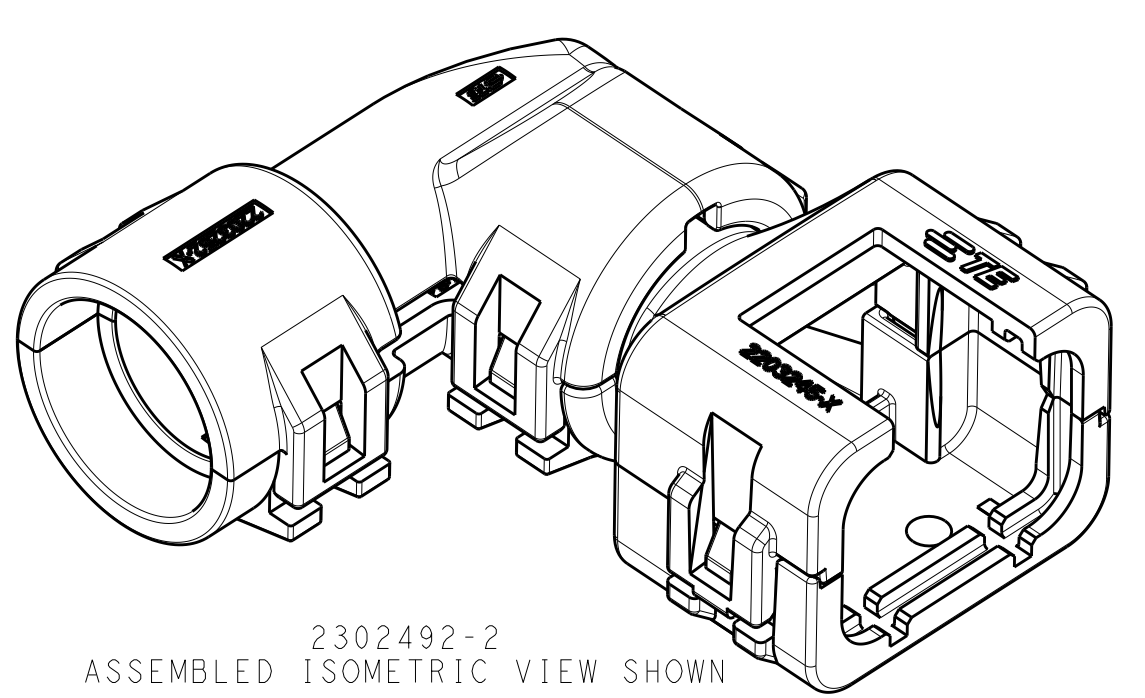

REVISIONS				
P.	LTN.	DESCRIPTION	DATE	OWN APVD
A		RELEASED PER ECO-16-008203	01JUN2016	JM RB
A2		REV PER ECO-16-013256	08SEP2016	JM RB

- 1 MATERIAL: NYLON MOLDING COMPOUND, BLACK, PA66/6.
- 2 BACKSHELL DESIGNED SUCH THAT TWO HALVES ATTACH TO ONE ANOTHER AND CLAMP AROUND THE CONNECTOR COVER.
- 3 ELBOW DESIGNED SUCH THAT TWO HALVES ATTACH TO ONE ANOTHER AND CLAMP AROUND THE BACKSHELL COLLAR.
- 4 DIMENSIONS TO BE MEASURED WHEN ELBOWS AND BACKSHELLS ASSEMBLED.
- 5 PRODUCT WEIGHTS:
2302492-1: 11.15g ASSEMBLED
2302492-2: 11.95g ASSEMBLED
2302492-3: 11.30g ASSEMBLED
- 6 4MM WIDE SLOTS FOR TIE WRAP TO SECURE HARNESS WIRES (-1 ONLY).
- 7 HEAT SHRINK TUBING FEATURE (-1 AND -3 ONLY).
- 8. INSTRUCTION SHEET: 408-151043
- 9. CONDUIT PROFILE: NORMAL ONLY.

776487-X	NC12	NW10	2302492-3
776524-X	NC16	NW13	2302492-2
	SMOOTH	SMOOTH	2302492-1
FITS ON PLUG ASSY	CORREGATE NC	CORREGATE NW	PART NUMBER
	CONDUIT SIZE		

THIS DRAWING IS A CONTROLLED DOCUMENT.

DIMENSIONS: mm [INCHES]	TOLERANCES UNLESS OTHERWISE SPECIFIED:	0 PLC ±	1 PLC ±	2 PLC ±	3 PLC ±	4 PLC ±	ANGLES ±	FINISH

DATE: 13APR2016
CHK: R. BALTER
APVD: R. BALTER

NAME: BACKSHELL AND ELBOW KIT, 4 POSN PLUG ASSY, AMPSEAL 16

PRODUCT SPEC: 108-151043
APPLICATION SPEC:

SIZE: A1
CAGE CODE: 100779
DRAWING NO: C=2302492

RESTRICTED TO: A