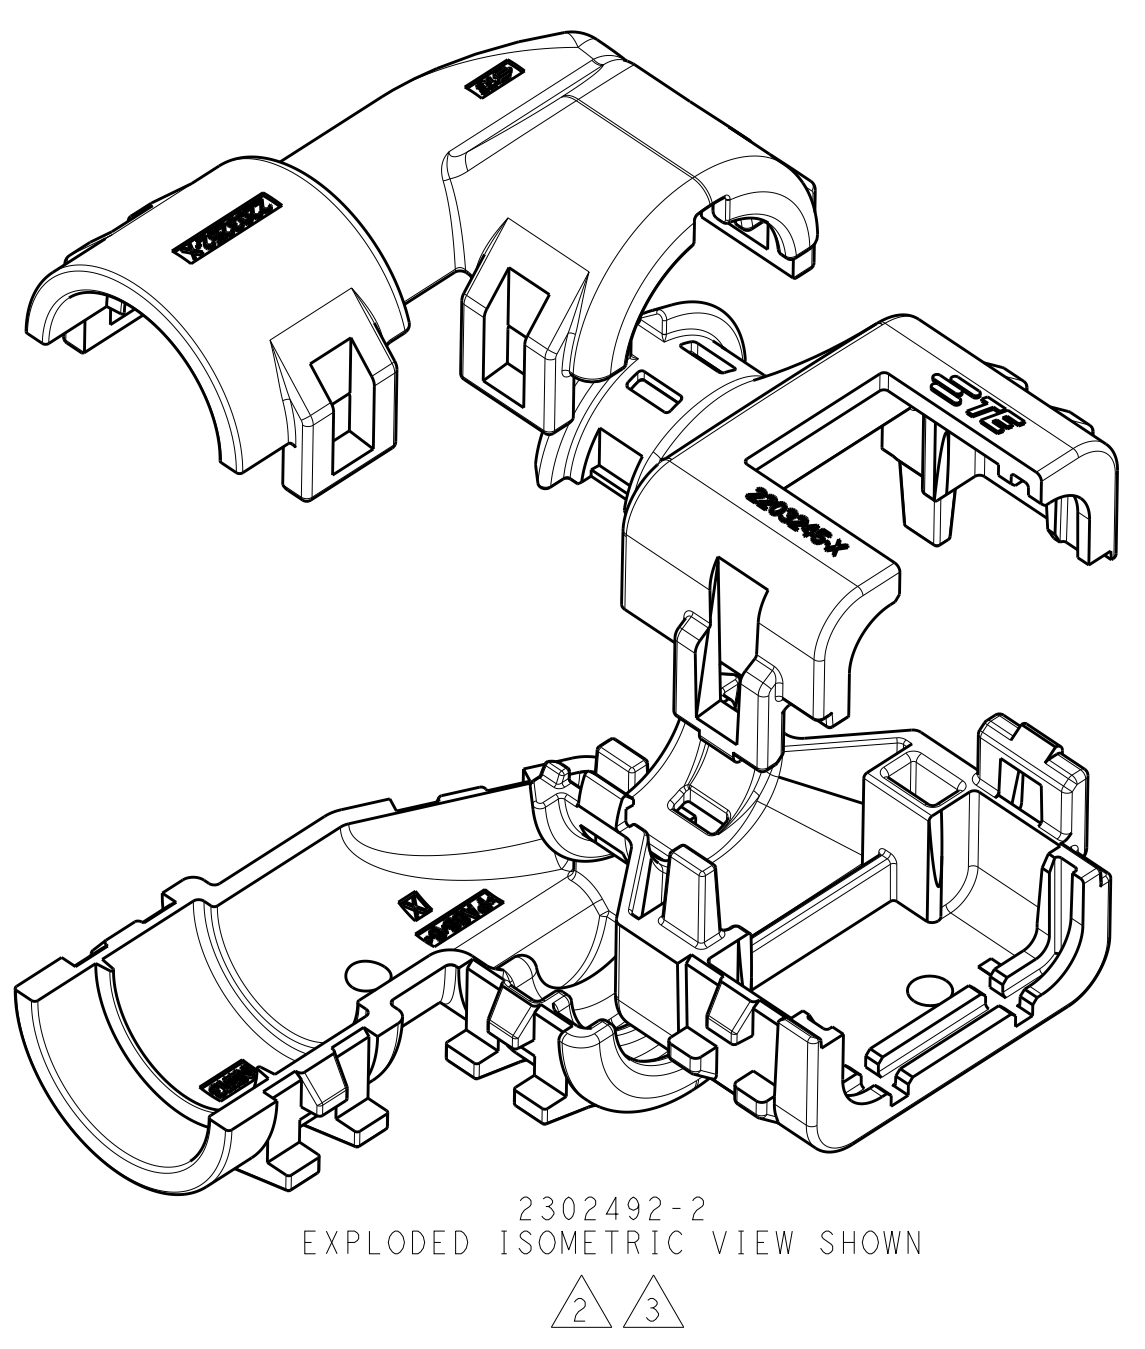

REVISIONS				
P.	LTN.	DESCRIPTION	DATE	OWN APVD
A		RELEASED PER ECO-16-008203	01JUN2016	JM RB
A2		REV PER ECO-16-013256	08SEP2016	JM RB

- 1 MATERIAL: NYLON MOLDING COMPOUND, BLACK, PA66/6.
- 2 BACKSHELL DESIGNED SUCH THAT TWO HALVES ATTACH TO ONE ANOTHER AND CLAMP AROUND THE CONNECTOR COVER.
- 3 ELBOW DESIGNED SUCH THAT TWO HALVES ATTACH TO ONE ANOTHER AND CLAMP AROUND THE BACKSHELL COLLAR.
- 4 DIMENSIONS TO BE MEASURED WHEN ELBOWS AND BACKSHELLS ASSEMBLED.
- 5 PRODUCT WEIGHTS:
2302492-1: 11.15g ASSEMBLED
2302492-2: 11.95g ASSEMBLED
2302492-3: 11.30g ASSEMBLED
- 6 4MM WIDE SLOTS FOR TIE WRAP TO SECURE HARNESS WIRES (-1 ONLY).
- 7 HEAT SHRINK TUBING FEATURE (-1 AND -3 ONLY).
- 8. INSTRUCTION SHEET: 408-151043
- 9. CONDUIT PROFILE: NORMAL ONLY.

776487-X	NC12	NW10	2302492-3
776524-X	NC16	NW13	2302492-2
	SMOOTH	SMOOTH	2302492-1
FITS ON PLUG ASSY	CORREGATE NC	CORREGATE NW	PART NUMBER
	CONDUIT SIZE		

THIS DRAWING IS A CONTROLLED DOCUMENT.

DIMENSIONS: mm [INCHES]	TOLERANCES UNLESS OTHERWISE SPECIFIED:	0 PLC ±	1 PLC ±	2 PLC ±	3 PLC ±	4 PLC ±	ANGLES ±	FINISH

DATE: 13APR2016
CHK: R. BALTER
APVD: R. BALTER

NAME: BACKSHELL AND ELBOW KIT, 4 POSN PLUG ASSY, AMPSEAL 16

PRODUCT SPEC: 108-151043
APPLICATION SPEC:

SIZE: A1
CAGE CODE: 100779
DRAWING NO: C=2302492

RESTRICTED TO: A

CUSTOMER DRAWING
SCALE: 2:1
SHEET: 1 OF 1
REV: A2

X-ON Electronics

Largest Supplier of Electrical and Electronic Components

Click to view similar products for [Automotive Connectors](#) category:

Click to view products by [TE Connectivity](#) manufacturer: