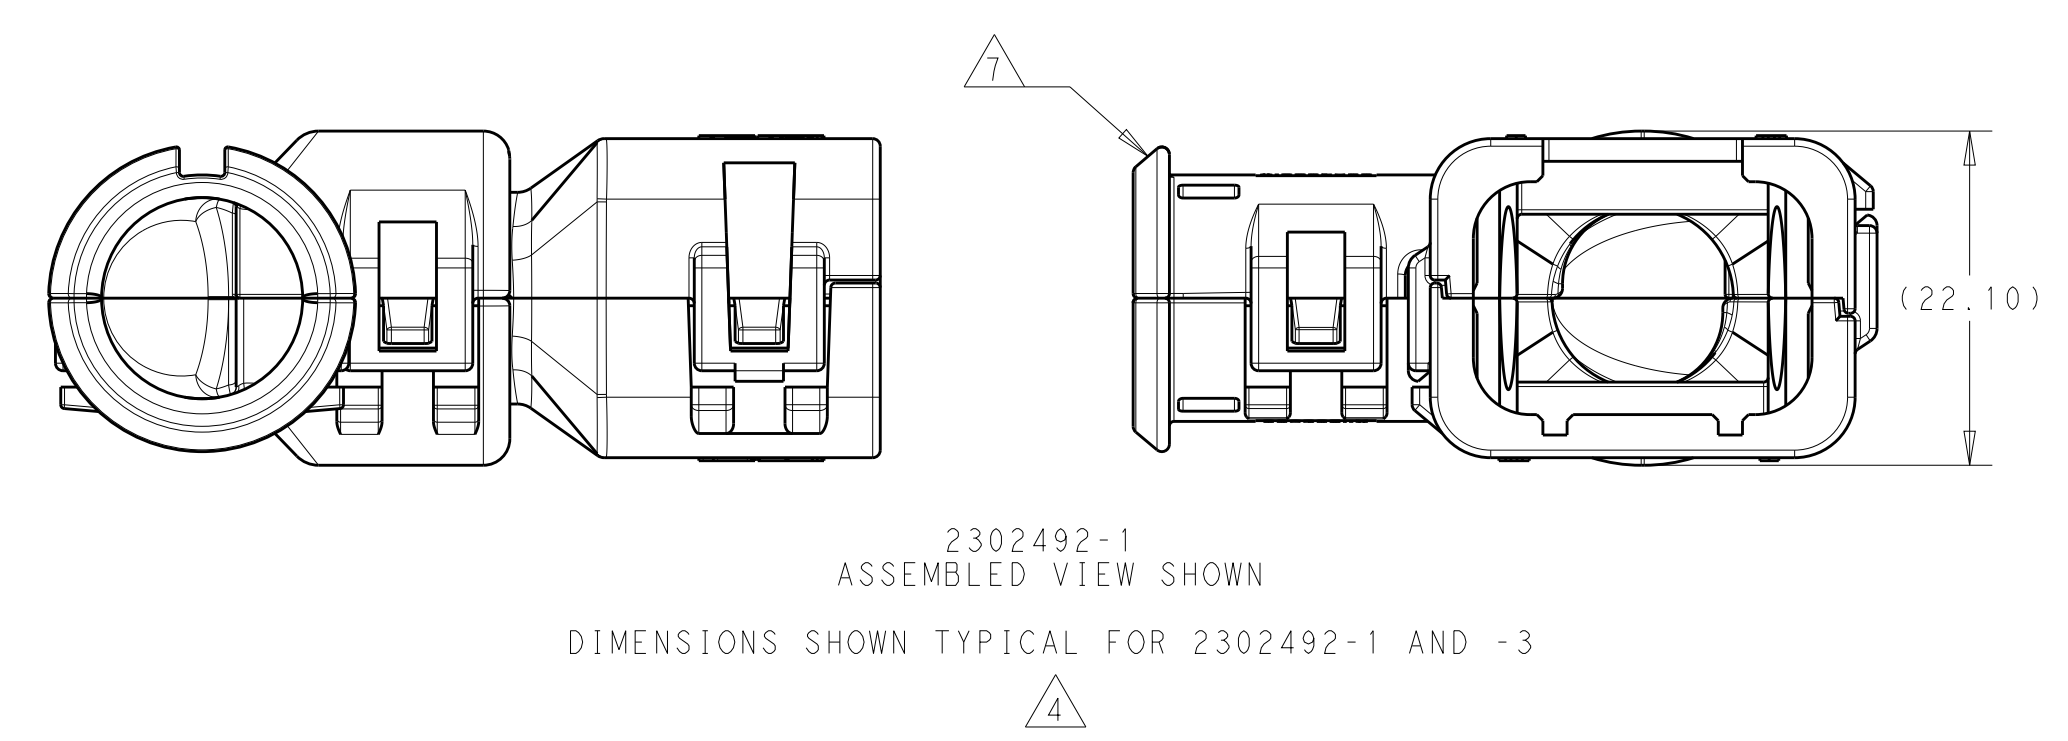

REVISIONS				
P.	LTN.	DESCRIPTION	DATE	OWN APVD
A		RELEASED PER ECO-16-008203	01JUN2016	JM RB
A2		REV PER ECO-16-013256	08SEP2016	JM RB

- 1 MATERIAL: NYLON MOLDING COMPOUND, BLACK, PA66/6.
- 2 BACKSHELL DESIGNED SUCH THAT TWO HALVES ATTACH TO ONE ANOTHER AND CLAMP AROUND THE CONNECTOR COVER.
- 3 ELBOW DESIGNED SUCH THAT TWO HALVES ATTACH TO ONE ANOTHER AND CLAMP AROUND THE BACKSHELL COLLAR.
- 4 DIMENSIONS TO BE MEASURED WHEN ELBOWS AND BACKSHELLS ASSEMBLED.
- 5 PRODUCT WEIGHTS:
2302492-1: 11.15g ASSEMBLED
2302492-2: 11.95g ASSEMBLED
2302492-3: 11.30g ASSEMBLED
- 6 4MM WIDE SLOTS FOR TIE WRAP TO SECURE HARNESS WIRES (-1 ONLY).
- 7 HEAT SHRINK TUBING FEATURE (-1 AND -3 ONLY).
- 8. INSTRUCTION SHEET: 408-151043
- 9. CONDUIT PROFILE: NORMAL ONLY.

776487-X	NC12	NW10	2302492-3
776524-X	NC16	NW13	2302492-2
	SMOOTH	SMOOTH	2302492-1
FITS ON PLUG ASSY	CORREGATE NC	CORREGATE NW	PART NUMBER
	CONDUIT SIZE		

THIS DRAWING IS A CONTROLLED DOCUMENT.

DIMENSIONS: mm [INCHES]	TOLERANCES UNLESS OTHERWISE SPECIFIED:	0 PLC ±	1 PLC ±	2 PLC ±	3 PLC ±	4 PLC ±	ANGLES ±	FINISH

DATE: 13APR2016
CHK: R. BALTER
APVD: R. BALTER

NAME: BACKSHELL AND ELBOW KIT, 4 POSN PLUG ASSY, AMPSEAL 16

PRODUCT SPEC: 108-151043
APPLICATION SPEC:

SIZE: A1
CAGE CODE: 100779
DRAWING NO: C=2302492

RESTRICTED TO: A