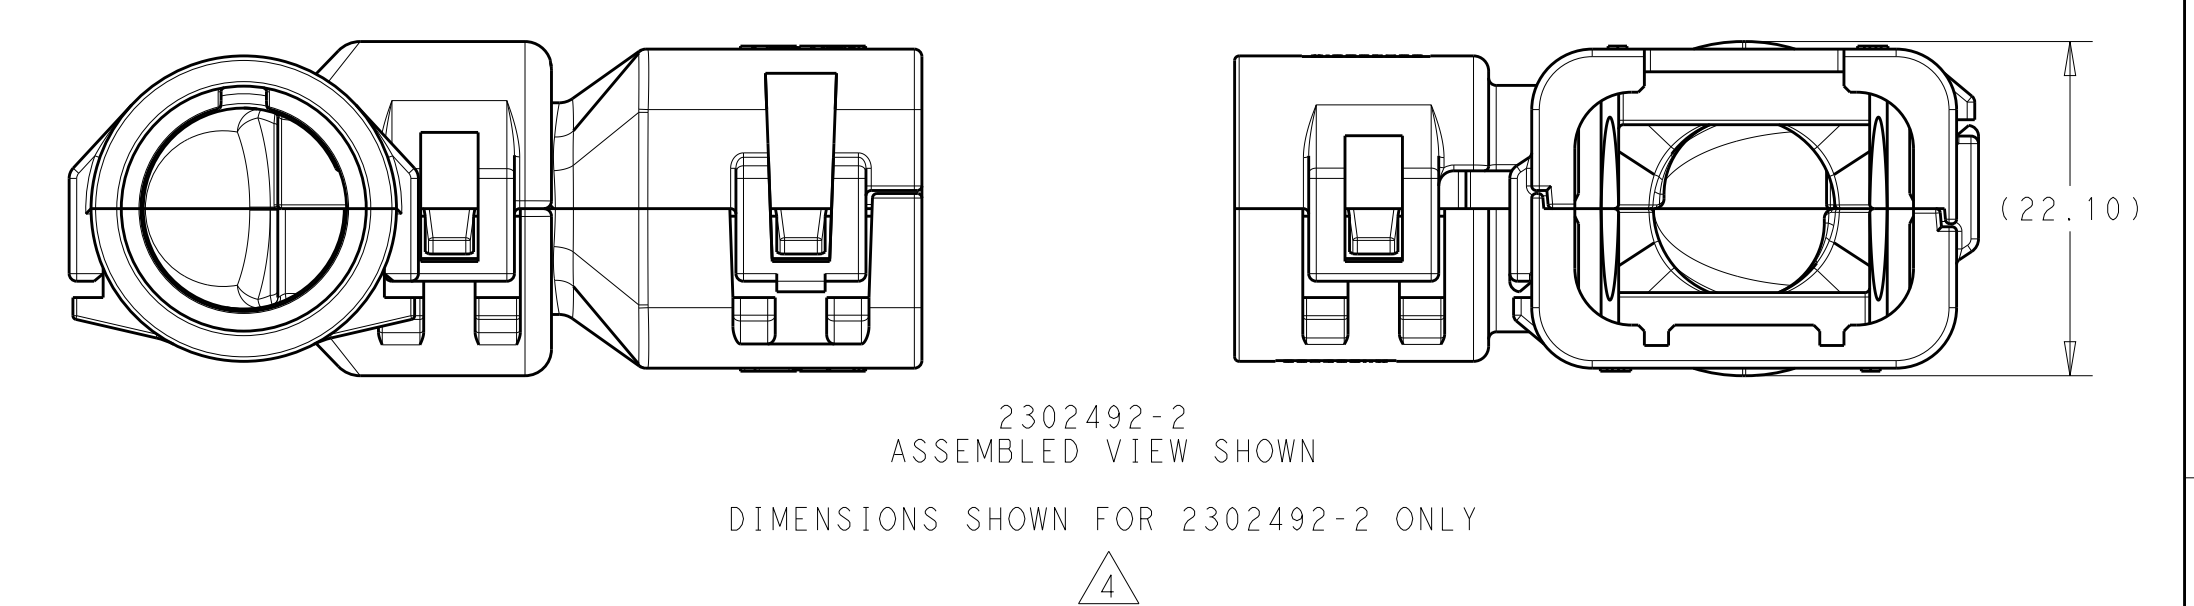

REVISIONS				
P.	LTN.	DESCRIPTION	DATE	OWN APVD
A		RELEASED PER ECO-16-008203	01JUN2016	JM RB
A2		REV PER ECO-16-013256	08SEP2016	JM RB

- 1 MATERIAL: NYLON MOLDING COMPOUND, BLACK, PA66/6.
- 2 BACKSHELL DESIGNED SUCH THAT TWO HALVES ATTACH TO ONE ANOTHER AND CLAMP AROUND THE CONNECTOR COVER.
- 3 ELBOW DESIGNED SUCH THAT TWO HALVES ATTACH TO ONE ANOTHER AND CLAMP AROUND THE BACKSHELL COLLAR.
- 4 DIMENSIONS TO BE MEASURED WHEN ELBOWS AND BACKSHELLS ASSEMBLED.
- 5 PRODUCT WEIGHTS:
2302492-1: 11.15g ASSEMBLED
2302492-2: 11.95g ASSEMBLED
2302492-3: 11.30g ASSEMBLED
- 6 4MM WIDE SLOTS FOR TIE WRAP TO SECURE HARNESS WIRES (-1 ONLY).
- 7 HEAT SHRINK TUBING FEATURE (-1 AND -3 ONLY).
- 8. INSTRUCTION SHEET: 408-151043
- 9. CONDUIT PROFILE: NORMAL ONLY.

776487-X	NC12	NW10	2302492-3
776524-X	NC16	NW13	2302492-2
	SMOOTH	SMOOTH	2302492-1
FITS ON PLUG ASSY	CORREGATE NC	CORREGATE NW	PART NUMBER
	CONDUIT SIZE		

THIS DRAWING IS A CONTROLLED DOCUMENT.

DIMENSIONS: mm [INCHES]	TOLERANCES UNLESS OTHERWISE SPECIFIED:	0 PLC ±	1 PLC ±	2 PLC ±	3 PLC ±	4 PLC ±	ANGLES ±	FINISH

DATE: 13APR2016
CHK: R. BALTER
APVD: R. BALTER

NAME: BACKSHELL AND ELBOW KIT, 4 POSN PLUG ASSY, AMPSEAL 16

PRODUCT SPEC: 108-151043
APPLICATION SPEC:

SIZE: A1
CAGE CODE: 100779
DRAWING NO: C=2302492

RESTRICTED TO: A