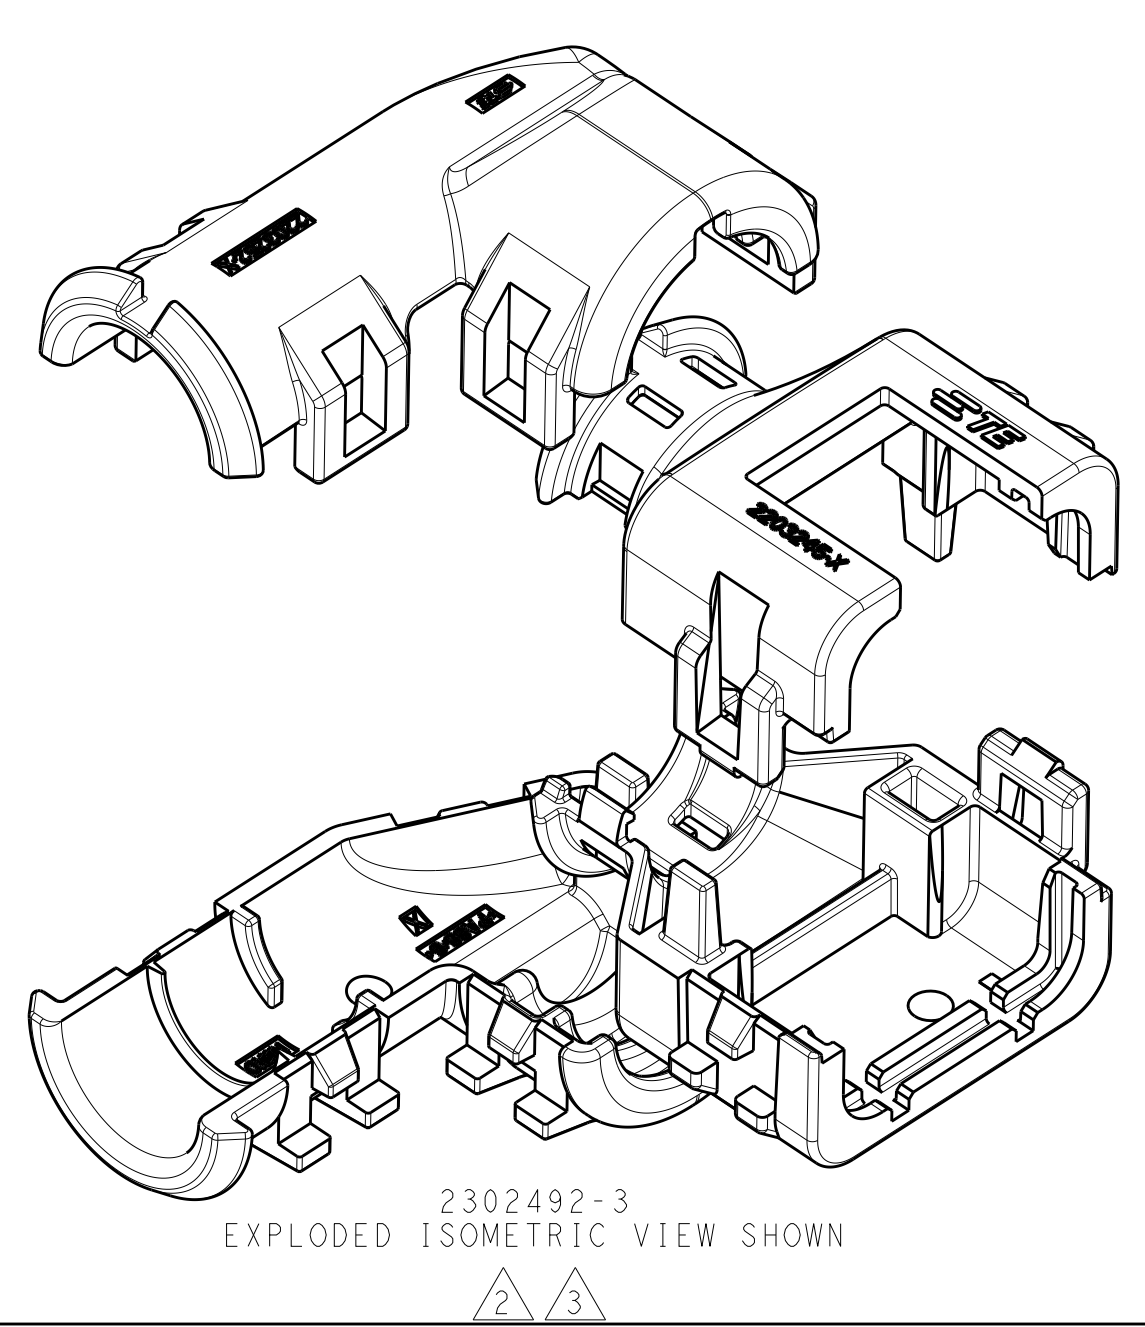

REVISIONS				
P.	LTN.	DESCRIPTION	DATE	OWN APVD
A		RELEASED PER ECO-16-008203	01JUN2016	JM RB
A2		REV PER ECO-16-013256	08SEP2016	JM RB

- 1 MATERIAL: NYLON MOLDING COMPOUND, BLACK, PA66/6.
- 2 BACKSHELL DESIGNED SUCH THAT TWO HALVES ATTACH TO ONE ANOTHER AND CLAMP AROUND THE CONNECTOR COVER.
- 3 ELBOW DESIGNED SUCH THAT TWO HALVES ATTACH TO ONE ANOTHER AND CLAMP AROUND THE BACKSHELL COLLAR.
- 4 DIMENSIONS TO BE MEASURED WHEN ELBOWS AND BACKSHELLS ASSEMBLED.
- 5 PRODUCT WEIGHTS:
2302492-1: 11.15g ASSEMBLED
2302492-2: 11.95g ASSEMBLED
2302492-3: 11.30g ASSEMBLED
- 6 4MM WIDE SLOTS FOR TIE WRAP TO SECURE HARNESS WIRES (-1 ONLY).
- 7 HEAT SHRINK TUBING FEATURE (-1 AND -3 ONLY).
- 8. INSTRUCTION SHEET: 408-151043
- 9. CONDUIT PROFILE: NORMAL ONLY.

776487-X	NC12	NW10	2302492-3
776524-X	NC16	NW13	2302492-2
	SMOOTH	SMOOTH	2302492-1
FITS ON PLUG ASSY	CORREGATE NC	CORREGATE NW	PART NUMBER
	CONDUIT SIZE		

THIS DRAWING IS A CONTROLLED DOCUMENT.

DIMENSIONS: mm [INCHES]	TOLERANCES UNLESS OTHERWISE SPECIFIED:	0 PLC ±	1 PLC ±	2 PLC ±	3 PLC ±	4 PLC ±	ANGLES ±	FINISH

DATE: 13APR2016
CHK: R. BALTER
APVD: R. BALTER

NAME: BACKSHELL AND ELBOW KIT, 4 POSN PLUG ASSY, AMPSEAL 16

PRODUCT SPEC: 108-151043
APPLICATION SPEC:

SIZE: A1
CAGE CODE: 100779
DRAWING NO: C=2302492

RESTRICTED TO: A

CUSTOMER DRAWING
SCALE: 2:1
SHEET: 1 OF 1
REV: A2

X-ON Electronics

Largest Supplier of Electrical and Electronic Components

Click to view similar products for [Automotive Connectors](#) category:

Click to view products by [TE Connectivity](#) manufacturer: