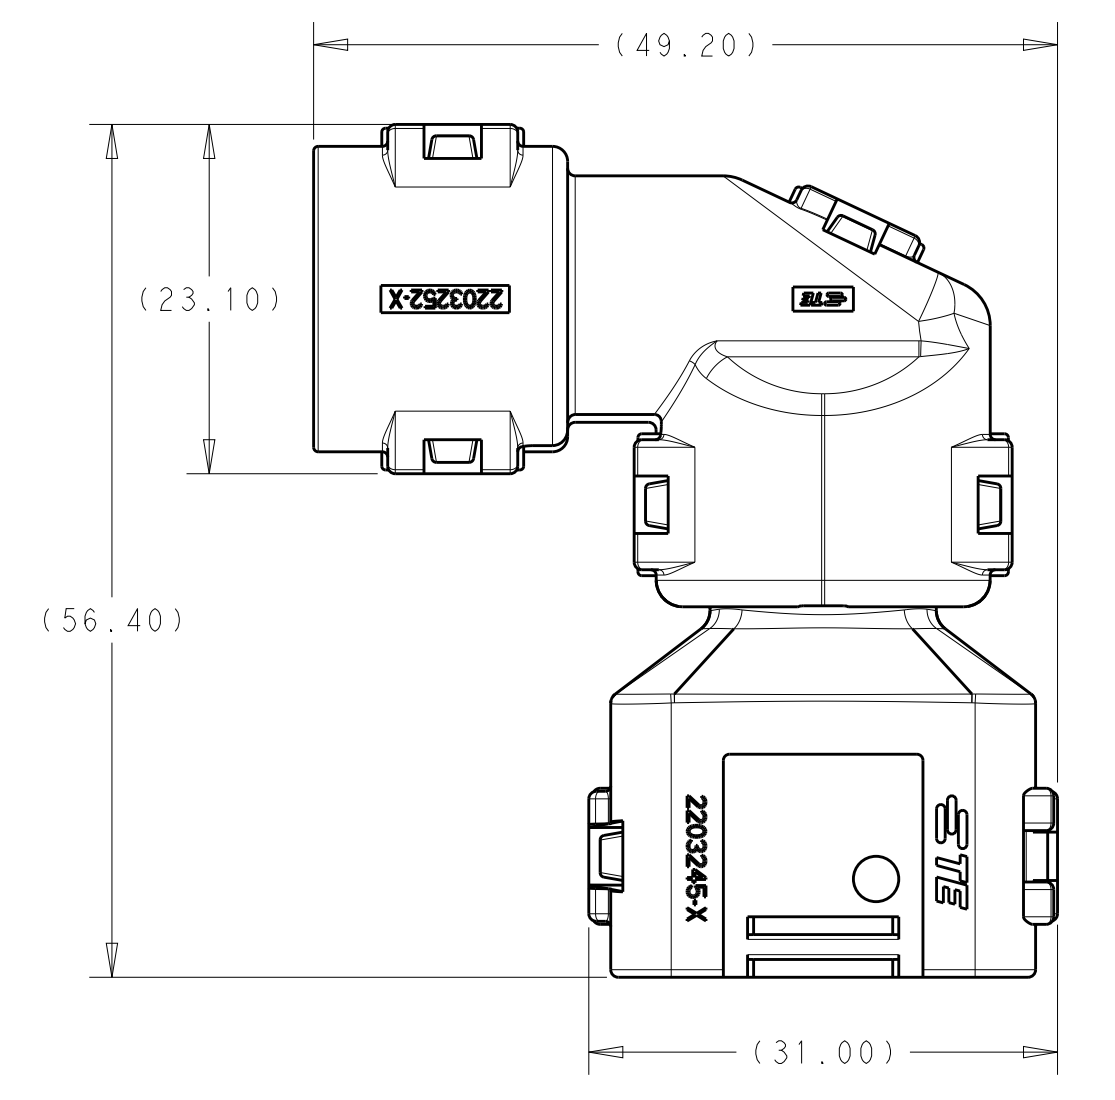

REVISIONS				
P.	LTN.	DESCRIPTION	DATE	OWN APVD
A		RELEASED PER ECO-16-008203	01JUN2016	JM RB
A2		REV PER ECO-16-013256	08SEP2016	JM RB

- 1 MATERIAL: NYLON MOLDING COMPOUND, BLACK, PA66/6.
- 2 BACKSHELL DESIGNED SUCH THAT TWO HALVES ATTACH TO ONE ANOTHER AND CLAMP AROUND THE CONNECTOR COVER.
- 3 ELBOW DESIGNED SUCH THAT TWO HALVES ATTACH TO ONE ANOTHER AND CLAMP AROUND THE BACKSHELL COLLAR.
- 4 DIMENSIONS TO BE MEASURED WHEN ELBOWS AND BACKSHELLS ASSEMBLED.
- 5 PRODUCT WEIGHTS:
2302492-1: 11.15g ASSEMBLED
2302492-2: 11.95g ASSEMBLED
2302492-3: 11.30g ASSEMBLED
- 6 4MM WIDE SLOTS FOR TIE WRAP TO SECURE HARNESS WIRES (-1 ONLY).
- 7 HEAT SHRINK TUBING FEATURE (-1 AND -3 ONLY).
- 8. INSTRUCTION SHEET: 408-151043
- 9. CONDUIT PROFILE: NORMAL ONLY.

776487-X	NC12	NW10	2302492-3
776524-X	NC16	NW13	2302492-2
	SMOOTH	SMOOTH	2302492-1
FITS ON PLUG ASSY	CORREGATE NC	CORREGATE NW	PART NUMBER
	CONDUIT SIZE		

THIS DRAWING IS A CONTROLLED DOCUMENT.

DIMENSIONS: mm [INCHES]	TOLERANCES UNLESS OTHERWISE SPECIFIED:	0 PLC ±	1 PLC ±	2 PLC ±	3 PLC ±	4 PLC ±	ANGLES ±	FINISH

DATE: 13APR2016
CHK: R. BALTER
APVD: R. BALTER

NAME: BACKSHELL AND ELBOW KIT, 4 POSN PLUG ASSY, AMPSEAL 16

PRODUCT SPEC: 108-151043
APPLICATION SPEC:

SIZE: A1
CAGE CODE: 100779
DRAWING NO: C=2302492

RESTRICTED TO: A