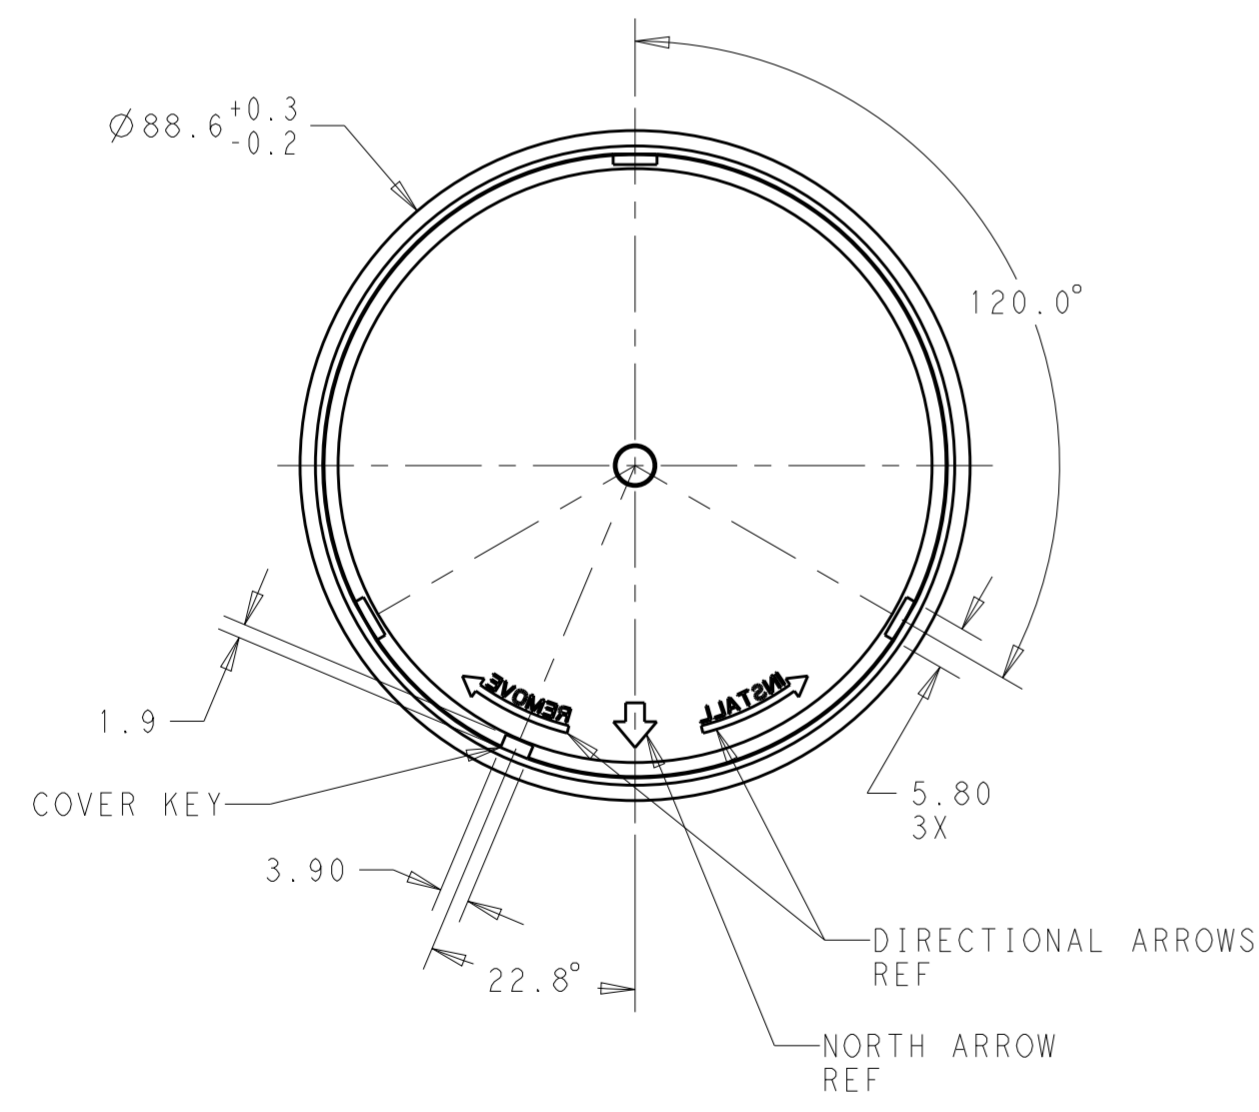

NOTES:
 ⚠ MATERIALS:
 HOUSING: POLYCARBONATE, UV 5VA RATED
 COLOR: SEE TABLE
 ⚠ MATING BASE TE P/N: 2213871-2, 2213871-3, 1-2213871-2.

APPROXIMATE LIGHT TRANSMISSION	COLOR	PART NO.
70%	TRANSPARENT YELLOW	1-2306130-2
78%	TRANSPARENT CLEAR	1-2306130-1
26%	TRANSLUCENT GRAY	2306130-2
24%	TRANSPARENT SMOKE GRAY	2306130-1

THIS DRAWING IS A CONTROLLED DOCUMENT.		DWN J. SHAFFER 07JUL2016	TE Connectivity		
		CHK E. HOWARD 07JUL2016			
DIMENSIONS: mm		TOLERANCES UNLESS OTHERWISE SPECIFIED: 0 PLC ± 1 PLC ±0.2 2 PLC ±0.13 3 PLC ± 4 PLC ± ANGLES ±3° FINISH		NAME COVER, LIGHT CONTROLLER 81mm DIA, MEDIUM	
MATERIAL -		PRODUCT SPEC 108-32125 APPLICATION SPEC 11432159 WEIGHT -		SIZE A2	
		CUSTOMER DRAWING		SCALE 1:1 SHEET 1 OF 1 REV B	