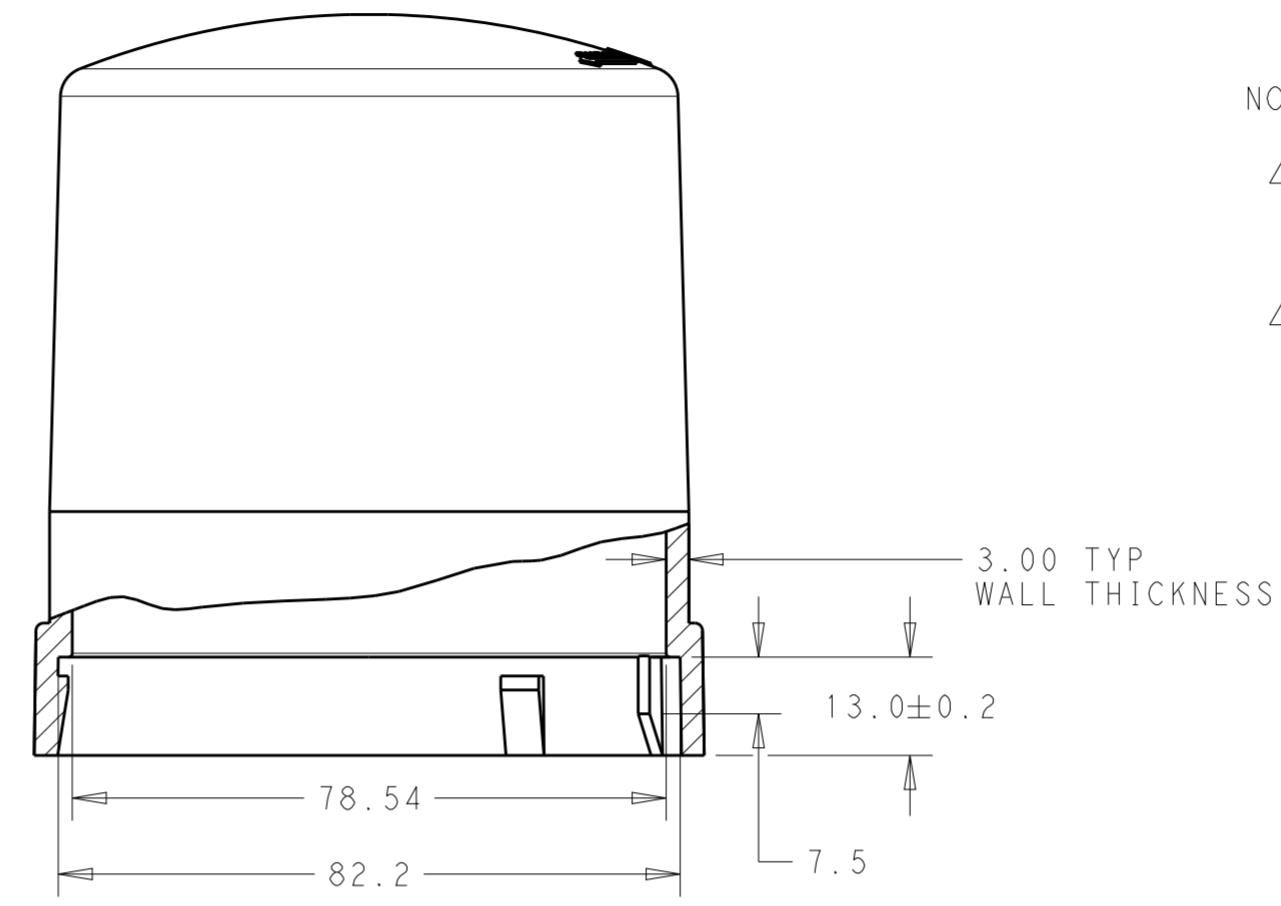

NOTES:
 ⚠ MATERIALS:
 HOUSING: POLYCARBONATE, UV 5VA RATED
 COLOR: SEE TABLE
 ⚠ MATING BASE TE P/N: 2213871-2, 2213871-3, 1-2213871-2.

APPROXIMATE LIGHT TRANSMISSION	COLOR	PART NO.
70%	TRANSPARENT YELLOW	1-2306130-2
78%	TRANSPARENT CLEAR	1-2306130-1
26%	TRANSLUCENT GRAY	2306130-2
24%	TRANSPARENT SMOKE GRAY	2306130-1

THIS DRAWING IS A CONTROLLED DOCUMENT.		DWN J. SHAFFER 07JUL2016	TE Connectivity		
		CHK E. HOWARD 07JUL2016			
DIMENSIONS: mm		TOLERANCES UNLESS OTHERWISE SPECIFIED: 0 PLC ± 1 PLC ±0.2 2 PLC ±0.13 3 PLC ± 4 PLC ± ANGLES ±3° FINISH		NAME COVER, LIGHT CONTROLLER 81mm DIA, MEDIUM	
MATERIAL -		PRODUCT SPEC 108-32125 APPLICATION SPEC 11432159 WEIGHT -		SIZE A2	
		CUSTOMER DRAWING		SCALE 1:1 SHEET 1 OF 1 REV B	