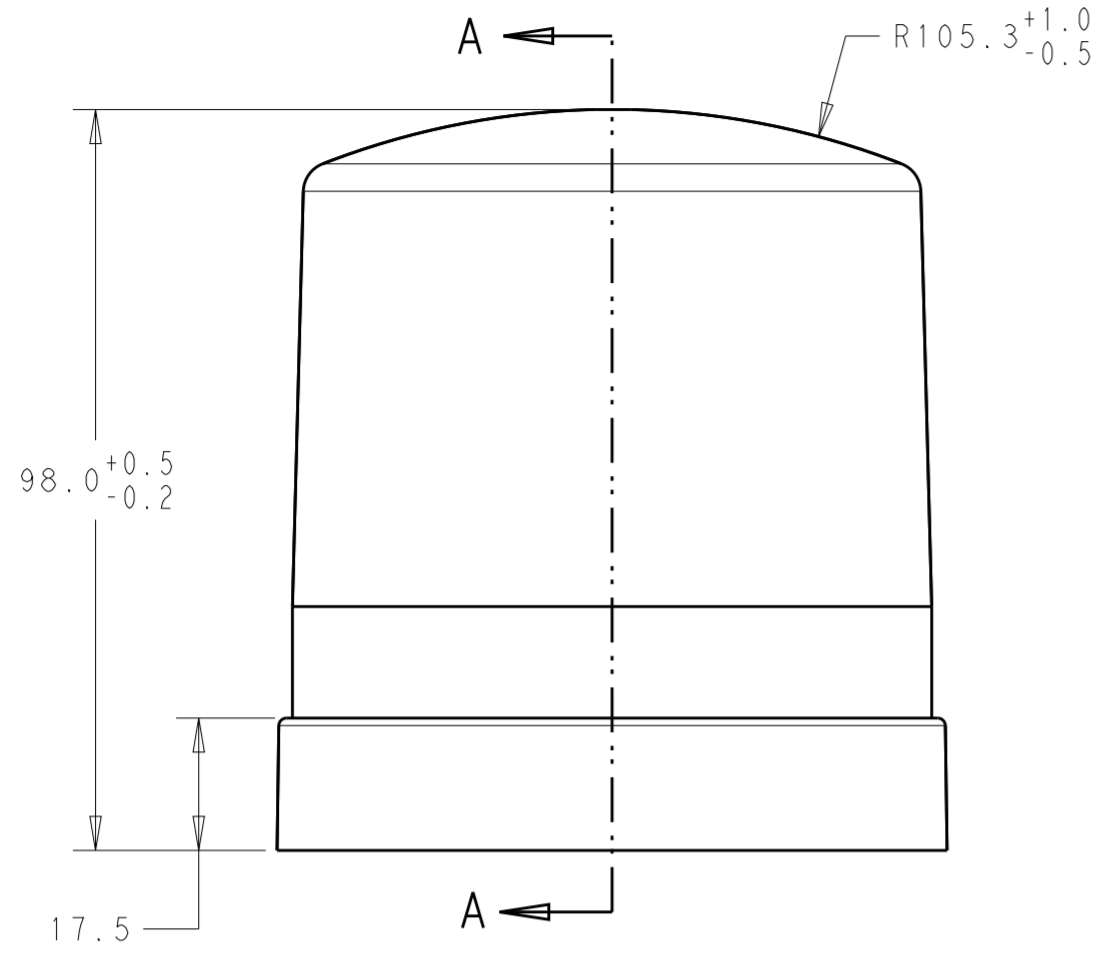

NOTES:
 ⚠ MATERIALS:
 HOUSING: POLYCARBONATE, UV 5VA RATED
 COLOR: SEE TABLE
 ⚠ MATING BASE TE P/N: 2213871-2, 2213871-3, 1-2213871-2.

APPROXIMATE LIGHT TRANSMISSION	COLOR	PART NO.
70%	TRANSPARENT YELLOW	1-2306130-2
78%	TRANSPARENT CLEAR	1-2306130-1
26%	TRANSLUCENT GRAY	2306130-2
24%	TRANSPARENT SMOKE GRAY	2306130-1

THIS DRAWING IS A CONTROLLED DOCUMENT.		DWN J. SHAFFER 07JUL2016	TE Connectivity		
		CHK E. HOWARD 07JUL2016			
DIMENSIONS: mm		TOLERANCES UNLESS OTHERWISE SPECIFIED: 0 PLC ± 1 PLC ±0.2 2 PLC ±0.13 3 PLC ± 4 PLC ± ANGLES ±3° FINISH		NAME COVER, LIGHT CONTROLLER 81mm DIA, MEDIUM	
MATERIAL -		PRODUCT SPEC 108-32125 APPLICATION SPEC 11432159 WEIGHT -		SIZE A2	
		CUSTOMER DRAWING		SCALE 1:1 SHEET 1 OF 1 REV B	