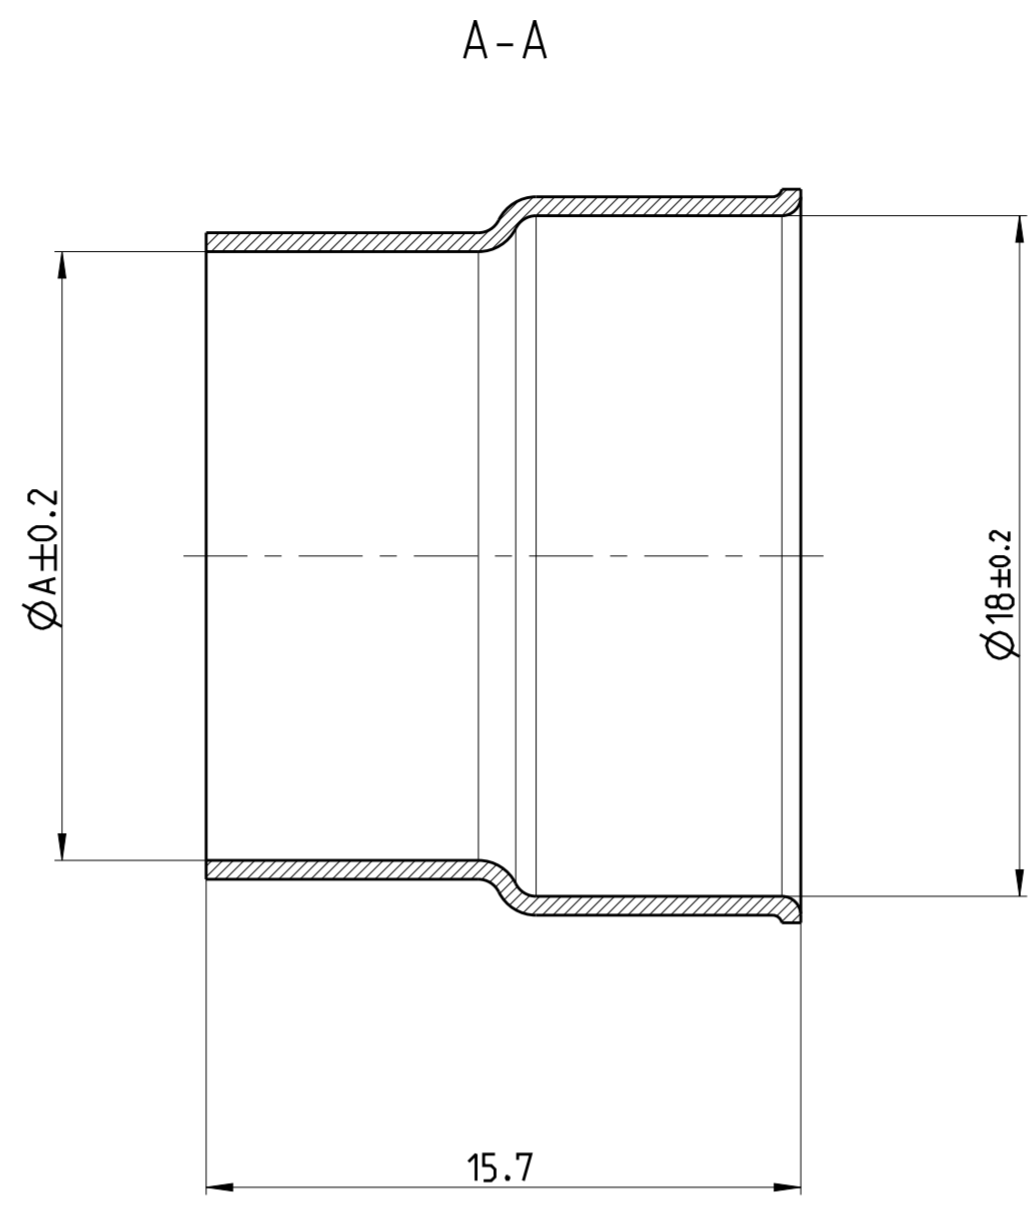

NOTES

- 1 PACKAGING: BULK PACKAGING INTO PLASTIC BAG AND SHIPPING BOX

AI	2307011-6	SHIELD CRIMP FERRULE.90 DEG	12.5	25 [ACC. LV216]	STAINLESS STEEL	BLANK
AI	2307011-5	SHIELD CRIMP FERRULE.90 DEG	14.7	35 [ACC. LV216]	STAINLESS STEEL	BLANK
AI	2307011-4	SHIELD CRIMP FERRULE.90 DEG	16.1	50 [ACC. LV216]	STAINLESS STEEL	BLANK
	2307011-3	SHIELD CRIMP FERRULE.90 DEG	12.5	25 [ACC. LV216]	Cu ALLOY	TIN PLATING
	2307011-2	SHIELD CRIMP FERRULE.90 DEG	14.7	35 [ACC. LV216]	Cu ALLOY	TIN PLATING
	2307011-1	SHIELD CRIMP FERRULE.90 DEG	16.1	50 [ACC. LV216]	Cu ALLOY	TIN PLATING
	TE PART NO.	DESCRIPTION	DIMENSION A	FOR WIRE SIZE [mm <sup>2</sup> ]	MATERIAL	SURFACE

SIZE	A2	CAGE CODE	00779	DRAWING NO	C-2307011	RESTRICTED TO	
SCALE	5:1	SHEET	1 OF 1	REV	A1		