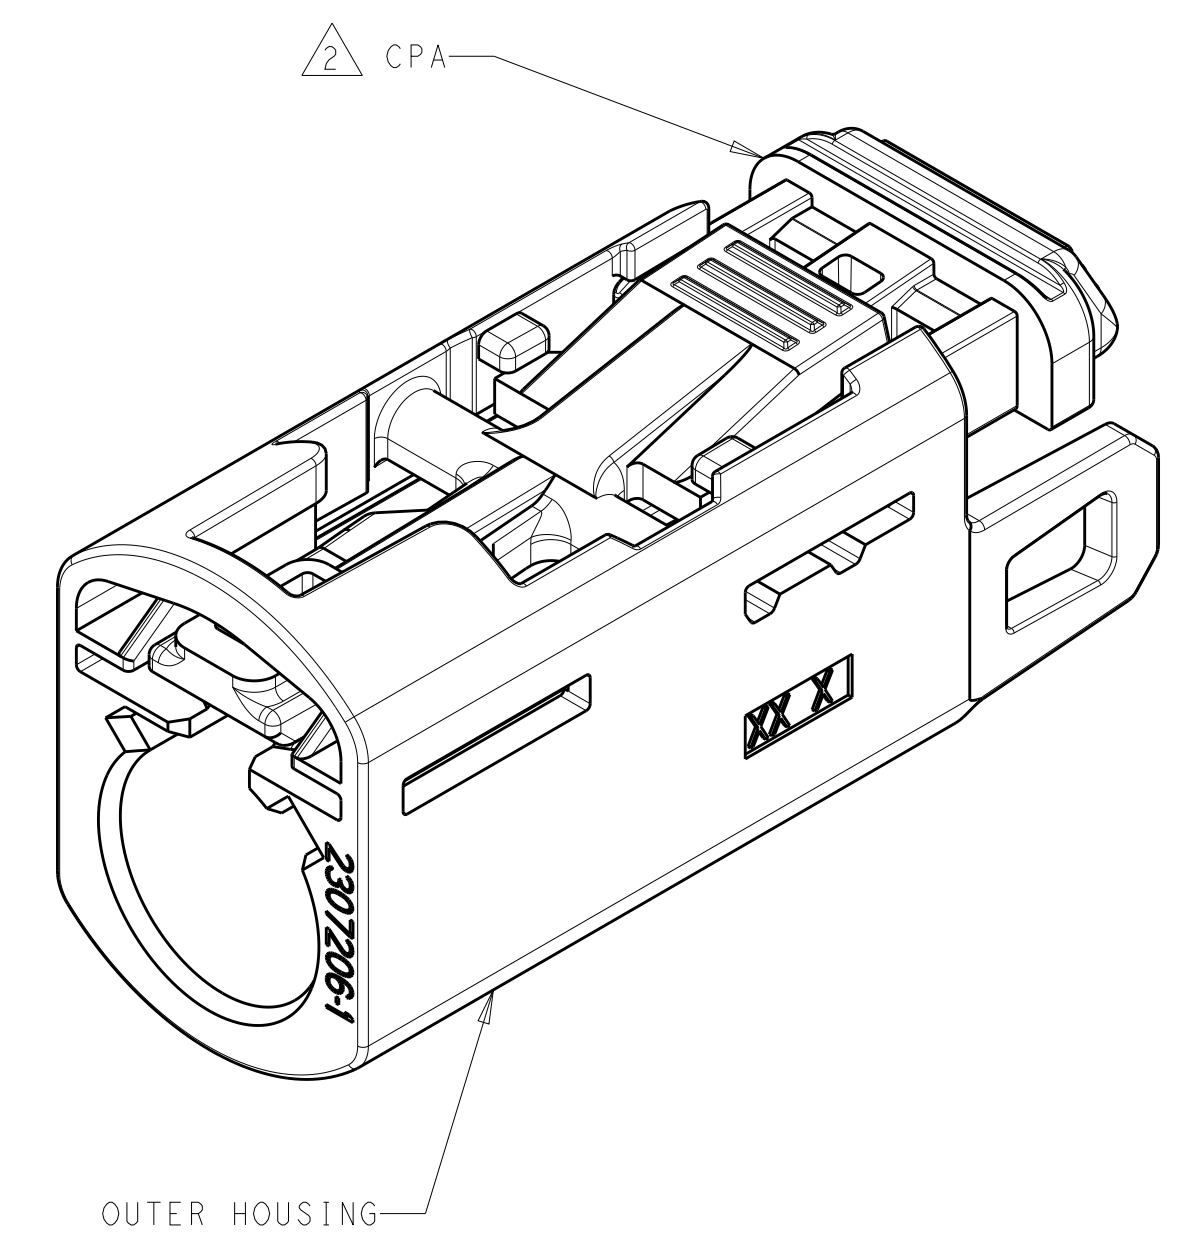

REVISIONS				
P.	LTN	DESCRIPTION	DATE	APVD
A		RELEASE PER ECO-19-003803	13MAR2019	JAB NLE

 <p>2307206-1</p> <p>KEY CODE A SCALE 4:1</p>	 <p>2307206-2</p> <p>KEY CODE B SCALE 4:1</p>	 <p>2307206-3</p> <p>KEY CODE C SCALE 4:1</p>	 <p>2307206-4</p> <p>KEY CODE D SCALE 4:1</p>	 <p>2307206-5</p> <p>KEY CODE E SCALE 4:1</p>	 <p>2307206-6</p> <p>KEY CODE F SCALE 4:1</p>
 <p>2307206-7</p> <p>KEY CODE G SCALE 4:1</p>	 <p>2307206-8</p> <p>KEY CODE H SCALE 4:1</p>	 <p>2307206-9</p> <p>KEY CODE I SCALE 4:1</p>	 <p>1-2307206-0</p> <p>KEY CODE K SCALE 4:1</p>	 <p>1-2307206-1</p> <p>KEY CODE L SCALE 4:1</p>	 <p>1-2307206-2</p> <p>KEY CODE M SCALE 4:1</p>
 <p>1-2307206-3</p> <p>KEY CODE N SCALE 4:1</p>	 <p>2-2307206-0</p> <p>KEY CODE Z SCALE 4:1</p>				

WATER BLUE	Z	2-2307383-0
PASTEL GREEN	N	1-2307383-3
PASTEL ORANGE	M	1-2307383-2
CARMINE RED	L	1-2307383-1
CURRY	K	1-2307383-0
BEIGE	I	2307383-9
HEATHER VIOLET	H	2307383-8
BLUE GREY	G	2307383-7
NUT BROWN	F	2307383-6
LEAF GREEN	E	2307383-5
CLARET VIOLET	D	2307383-4
SIGNAL BLUE	C	2307383-3
CREAM	B	2307383-2
JET BLACK	A	2307383-1
COLOR	KEY CODE	PART NUMBER
OUTER HOUSING		

1 OUTER HOUSING: PBT, COLOR - SEE TABLE.
CPA: PBT, RED.

2 CPA LOCATED IN THE PRE-LATCHED POSITION.

THIS DRAWING IS A CONTROLLED DOCUMENT.		OWN: D. J. HARDY 31JAN2017	 TE Connectivity NAME: FEMALE HOUSING ASSEMBLY, 180 DEGREE, 1 POSITION, SEALED, AUTOMATED FAKRA PRODUCT SPEC: - APPLICATION SPEC: - SIZE: CAGE CODE DRAWING NO: 114-32145 WEIGHT: - CUSTOMER DRAWING
DIMENSIONS:		CHK: N. L. EVANS 02FEB2017	
TOLERANCES UNLESS OTHERWISE SPECIFIED:		APVD: N. E. SCHROLL 02FEB2017	
mm 0 PLC ± 1 PLC ± 2 PLC ± 3 PLC ± 4 PLC ± ANGLES ± FINISH -		RESTRICTED TO: -	
MATERIAL: 1		SCALE: 5:1	SHEET: 1 OF 1