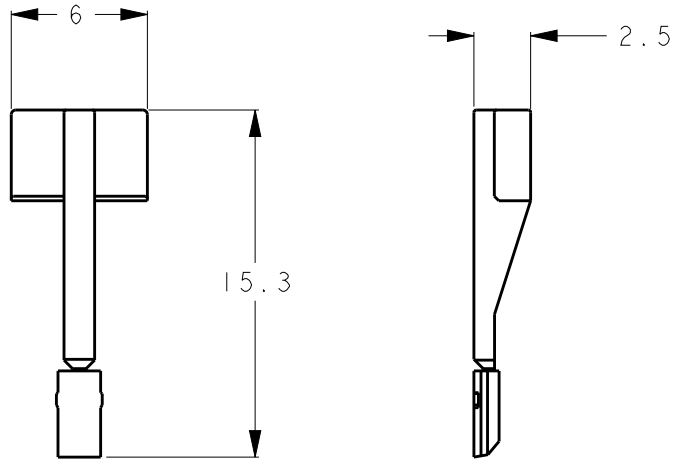

REVISIONS				
P	LTR	DESCRIPTION	DATE	APVD
	A	RELEASED	24OCT2018	TS EI

1. MATERIAL : PPS
 COLOR : BLACK
 2. KEYING PLUG USE P/N : SEE TABLE

HDW5/3-4/4-M/F	2312739-2	2312740-2
HD5-3-M/F	2312737-2	2312738-2
HD4-6-M/F	2312735-2	2312736-2
HD3-10-M/F	2312733-2	2312734-2
HDI-24-M/F	2316315-2	2316316-2
HDI-48-M/F	2312729-2	2312730-2
DESCRIPTION	MALE	FEMALE
	PART NUMBER	

2314531-1
 PART NUMBER

20
 RELEASED FOR PUBLICATION
 ALL RIGHTS RESERVED.
 THIS DRAWING IS UNPUBLISHED.
 BY -
 COPYRIGHT 20

DIMENSIONS: mm TOLERANCES UNLESS OTHERWISE SPECIFIED: 0 PLC ±0.5 1 PLC ±0.5 2 PLC ±0.5 3 PLC ±0.5 4 PLC ±0.5 ANGLES ±5°	DWN T. SHIMOYASU 24OCT2018 CHK E. IKEMATSU 24OCT2018 APVD E. IKEMATSU 24OCT2018 PRODUCT SPEC - APPLICATION SPEC 114-78032 WEIGHT 0.104g	MATERIAL SEE NOTE FINISH - TE TE Connectivity NAME KEYING PLUG HMN-HD	SIZE A4 CAGE CODE - DRAWING NO C-2314531 RESTRICTED TO
	CUSTOMER DRAWING	SCALE 3:1 SHEET 1 OF 1 REV A	