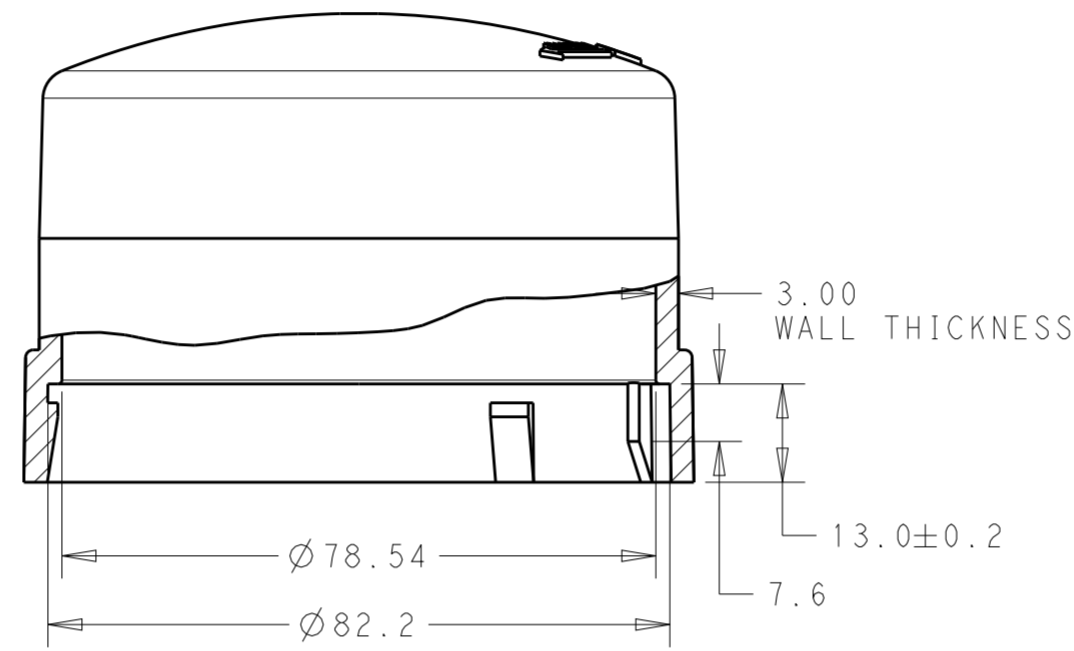

SECTION A-A

NOTES:

- 1 MATERIALS:  
HOUSING: POLYCARBONATE, UV 5VA RATED  
COLOR: SEE TABLE
- 2 MATING BASE TE P/N: 2213871-2,1-2213871-2.
- 3. THIS PRODUCT HAS NOT COMPLETED VALIDATION TESTING.

APPROXIMATE LIGHT TRANSMISSION	COLOR	PART NO.
26%	TRANSLUCENT LIGHT GRAY	2315539-2
78%	TRANSPARENT CLEAR	1-2315539-1
24%	TRANSPARENT SMOKE GRAY	2315539-1

THIS DRAWING IS A CONTROLLED DOCUMENT.		DWN J. SHAFFER 13JAN2017	TE Connectivity	
		CHK E. HOWARD 13JAN2017		
DIMENSIONS: mm		TOLERANCES UNLESS OTHERWISE SPECIFIED: 0 PLC ± 1 PLC ±0.2 2 PLC ±0.13 3 PLC ± 4 PLC ± ANGLES ±3° FINISH -		NAME COVER, LIGHT CONTROLLER 81mm DIA, MEDIUM
MATERIAL -		PRODUCT SPEC 108-32125 APPLICATION SPEC 114-32159 WEIGHT -	SIZE A2	CAGE CODE -
		DRAWING NO. C-2315539		RESTRICTED TO -
		CUSTOMER DRAWING		SCALE 1:1 SHEET 1 OF 1 REV B