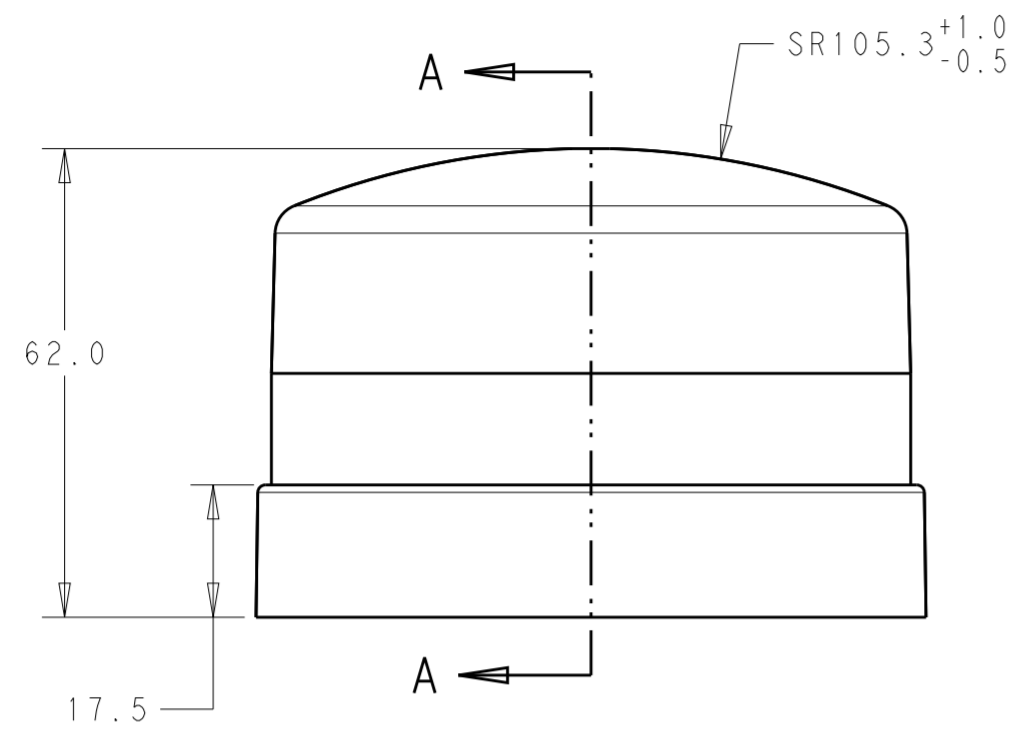

SECTION A-A

NOTES:

- 1 MATERIALS:  
HOUSING: POLYCARBONATE, UV 5VA RATED  
COLOR: SEE TABLE
- 2 MATING BASE TE P/N: 2213871-2,1-2213871-2.
- 3. THIS PRODUCT HAS NOT COMPLETED VALIDATION TESTING.

APPROXIMATE LIGHT TRANSMISSION	COLOR	PART NO.
26%	TRANSLUCENT LIGHT GRAY	2315539-2
78%	TRANSPARENT CLEAR	1-2315539-1
24%	TRANSPARENT SMOKE GRAY	2315539-1

THIS DRAWING IS A CONTROLLED DOCUMENT.		DWN J. SHAFFER 13JAN2017	TE Connectivity	
		CHK E. HOWARD 13JAN2017		
DIMENSIONS: mm		TOLERANCES UNLESS OTHERWISE SPECIFIED: 0 PLC ± 1 PLC ±0.2 2 PLC ±0.13 3 PLC ± 4 PLC ± ANGLES ±3° FINISH -		NAME COVER, LIGHT CONTROLLER 81mm DIA, MEDIUM
MATERIAL -		PRODUCT SPEC 108-32125 APPLICATION SPEC 114-32159 WEIGHT -	SIZE A2	CAGE CODE -
		DRAWING NO. C-2315539		RESTRICTED TO -
		CUSTOMER DRAWING		SCALE 1:1 SHEET 1 OF 1 REV B