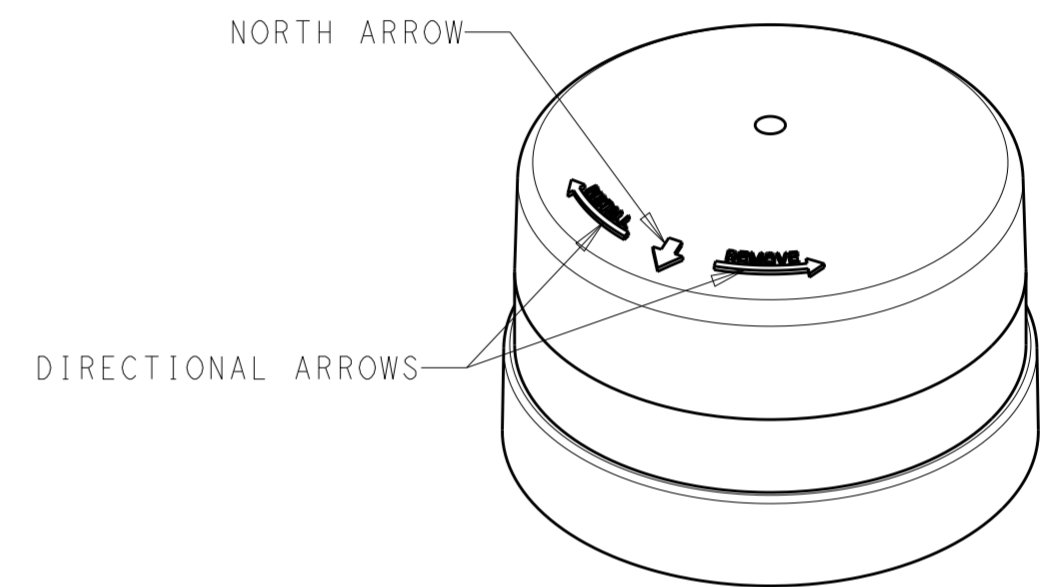

SECTION A-A

NOTES:

- 1 MATERIALS:  
HOUSING: POLYCARBONATE, UV 5VA RATED  
COLOR: SEE TABLE
- 2 MATING BASE TE P/N: 2213871-2,1-2213871-2.
- 3. THIS PRODUCT HAS NOT COMPLETED VALIDATION TESTING.

APPROXIMATE LIGHT TRANSMISSION	COLOR	PART NO.
26%	TRANSLUCENT LIGHT GRAY	2315539-2
78%	TRANSPARENT CLEAR	1-2315539-1
24%	TRANSPARENT SMOKE GRAY	2315539-1

THIS DRAWING IS A CONTROLLED DOCUMENT.		DWN J. SHAFFER 13JAN2017	TE Connectivity	
		CHK E. HOWARD 13JAN2017		
DIMENSIONS: mm		TOLERANCES UNLESS OTHERWISE SPECIFIED: 0 PLC ± 1 PLC ±0.2 2 PLC ±0.13 3 PLC ± 4 PLC ± ANGLES ±3° FINISH -		NAME COVER, LIGHT CONTROLLER 81mm DIA, MEDIUM
MATERIAL -		PRODUCT SPEC 108-32125 APPLICATION SPEC 114-32159 WEIGHT -	SIZE A2	CAGE CODE -
		DRAWING NO. C-2315539		RESTRICTED TO -
		CUSTOMER DRAWING		SCALE 1:1 SHEET 1 OF 1 REV B