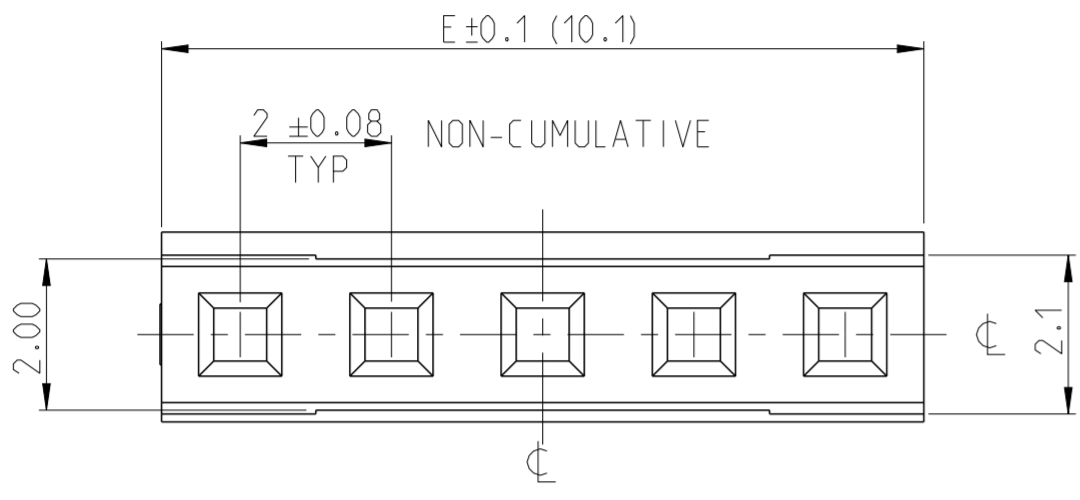

THIS DRAWING IS UNPUBLISHED. RELEASED FOR PUBLICATION
 © COPYRIGHT 2017 TE CONNECTIVITY ALL RIGHTS RESERVED.

REVISIONS				
P	LTR	DESCRIPTION	DATE	APVD
	A	RELEASE TO PRODUCTION	01APR2020	AY PS

- NOTES:
- MATERIAL: LCP BLACK, UL94 V0
 - N = NUMBER OF POSITION PER HOUSING.
 - HOUSING TO BE USED WITH CRIMP CONTACTS 2316113 (AWG 28-24/0.08-0.22 mm²) AND 2316114 (AWG 30-28/0.05-0.08 mm²)
 - PACKAGING : BULK (BOX)

CENTERLINE FOR ODD AND EVEN POSITION HOUSINGS

SINGLE ROW HOUSING
 PLAIN VERSION
 -5 AS SHOWN
 5:1

BOX PACKAGING		
2-2316102-5	50.1	25
2-2316102-4	48.1	24
2-2316102-3	46.1	23
2-2316102-2	44.1	22
2-2316102-1	42.1	21
2-2316102-0	40.1	20
1-2316102-9	38.1	19
1-2316102-8	36.1	18
1-2316102-7	34.1	17
1-2316102-6	32.1	16
1-2316102-5	30.1	15
1-2316102-4	28.1	14
1-2316102-3	26.1	13
1-2316102-2	24.1	12
1-2316102-1	22.1	11
1-2316102-0	20.1	10
2316102-9	18.1	9
2316102-8	16.1	8
2316102-7	14.1	7
2316102-6	12.1	6
2316102-5	10.1	5
2316102-4	8.1	4
2316102-3	6.1	3
2316102-2	4.1	2
PART NO.	DIM "E"	N

THIS DRAWING IS A CONTROLLED DOCUMENT.

DIMENSIONS: mm	TOLERANCES UNLESS OTHERWISE SPECIFIED: 0 PLC ± 1 PLC ±0.15 2 PLC ±0.10 3 PLC ± 4 PLC ± ANGLES ±2° FINISH	DWN 29OCT2017 RAKSHITH R NAYAK	NAME AMPMODU 2mm RECEPTACLE, WTB HOUSING, CRIMP, SR, PLAIN
		CHK 29OCT2017 RAKSHITH R NAYAK	
MATERIAL SEE NOTE 1		APVD 11DEC2017 PRASHANTH S	SIZE A2
		PRODUCT SPEC 108-64040-1	CAGE CODE 00779
		APPLICATION SPEC 114-32173	DRAWING NO C-2316102
		WEIGHT -	RESTRICTED TO -
		CUSTOMER DRAWING	SCALE 10:1 SHEET 1 OF 1 REV A