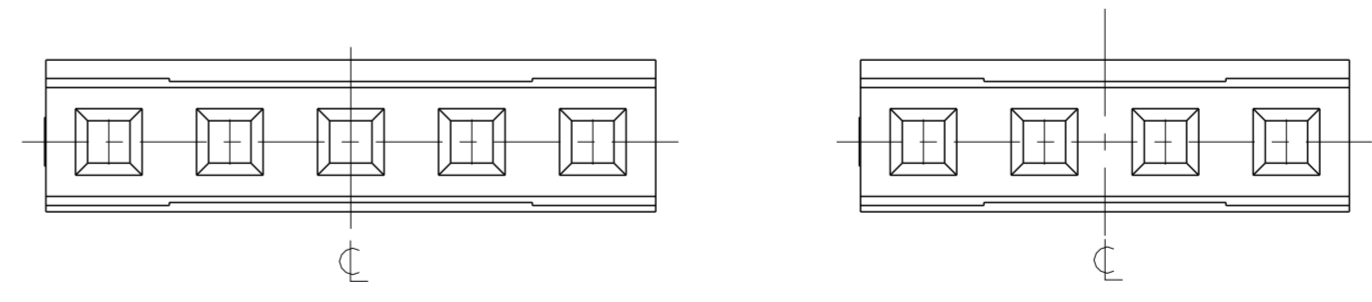

THIS DRAWING IS UNPUBLISHED. RELEASED FOR PUBLICATION
 © COPYRIGHT 2017 TE CONNECTIVITY ALL RIGHTS RESERVED.

REVISIONS				
P	LTR	DESCRIPTION	DATE	APVD
	A	RELEASE TO PRODUCTION	01APR2020	AY PS

- NOTES:
- MATERIAL: LCP BLACK, UL94 V0
 - N = NUMBER OF POSITION PER HOUSING.
 - HOUSING TO BE USED WITH CRIMP CONTACTS 2316113 (AWG 28-24/0.08-0.22 mm²) AND 2316114 (AWG 30-28/0.05-0.08 mm²)
 - PACKAGING : BULK (BOX)

CENTERLINE FOR ODD AND EVEN POSITION HOUSINGS

SINGLE ROW HOUSING
 PLAIN VERSION
 -5 AS SHOWN
 5:1

BOX PACKAGING		
2-2316102-5	50.1	25
2-2316102-4	48.1	24
2-2316102-3	46.1	23
2-2316102-2	44.1	22
2-2316102-1	42.1	21
2-2316102-0	40.1	20
1-2316102-9	38.1	19
1-2316102-8	36.1	18
1-2316102-7	34.1	17
1-2316102-6	32.1	16
1-2316102-5	30.1	15
1-2316102-4	28.1	14
1-2316102-3	26.1	13
1-2316102-2	24.1	12
1-2316102-1	22.1	11
1-2316102-0	20.1	10
2316102-9	18.1	9
2316102-8	16.1	8
2316102-7	14.1	7
2316102-6	12.1	6
2316102-5	10.1	5
2316102-4	8.1	4
2316102-3	6.1	3
2316102-2	4.1	2
PART NO.	DIM "E"	N

THIS DRAWING IS A CONTROLLED DOCUMENT.

DIMENSIONS: mm	TOLERANCES UNLESS OTHERWISE SPECIFIED: 0 PLC ± 1 PLC ±0.15 2 PLC ±0.10 3 PLC ± 4 PLC ± ANGLES ±2° FINISH	DWN 29OCT2017 RAKSHITH R NAYAK	NAME AMPMODU 2mm RECEPTACLE, WTB HOUSING, CRIMP, SR, PLAIN
		CHK 29OCT2017 RAKSHITH R NAYAK	
MATERIAL SEE NOTE 1		APVD 11DEC2017 PRASHANTH S	SIZE A2
		PRODUCT SPEC 108-64040-1	CAGE CODE 00779
		APPLICATION SPEC 114-32173	DRAWING NO C-2316102
		WEIGHT -	RESTRICTED TO -
		CUSTOMER DRAWING	SCALE 10:1 SHEET 1 OF 1 REV A