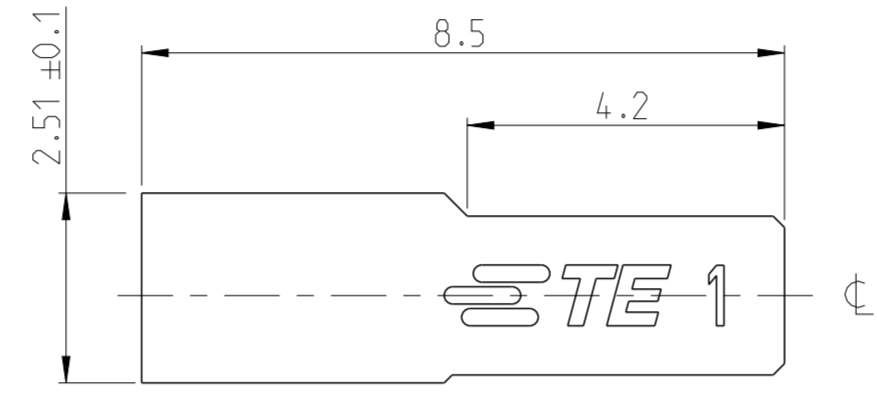

THIS DRAWING IS UNPUBLISHED. RELEASED FOR PUBLICATION
 © COPYRIGHT 2017 TE CONNECTIVITY ALL RIGHTS RESERVED.

REVISIONS				
P	LTR	DESCRIPTION	DATE	APVD
	A	RELEASE TO PRODUCTION	01APR2020	AY PS

- NOTES:
- MATERIAL: LCP BLACK, UL94 V0
 - N = NUMBER OF POSITION PER HOUSING.
 - HOUSING TO BE USED WITH CRIMP CONTACTS 2316113 (AWG 28-24/0.08-0.22 mm²) AND 2316114 (AWG 30-28/0.05-0.08 mm²)
 - PACKAGING : BULK (BOX)

CENTERLINE FOR ODD AND EVEN POSITION HOUSINGS

SINGLE ROW HOUSING
 PLAIN VERSION
 -5 AS SHOWN
 5:1

BOX PACKAGING		
2-2316102-5	50.1	25
2-2316102-4	48.1	24
2-2316102-3	46.1	23
2-2316102-2	44.1	22
2-2316102-1	42.1	21
2-2316102-0	40.1	20
1-2316102-9	38.1	19
1-2316102-8	36.1	18
1-2316102-7	34.1	17
1-2316102-6	32.1	16
1-2316102-5	30.1	15
1-2316102-4	28.1	14
1-2316102-3	26.1	13
1-2316102-2	24.1	12
1-2316102-1	22.1	11
1-2316102-0	20.1	10
2316102-9	18.1	9
2316102-8	16.1	8
2316102-7	14.1	7
2316102-6	12.1	6
2316102-5	10.1	5
2316102-4	8.1	4
2316102-3	6.1	3
2316102-2	4.1	2
PART NO.	DIM "E"	N

THIS DRAWING IS A CONTROLLED DOCUMENT.

DIMENSIONS: mm	TOLERANCES UNLESS OTHERWISE SPECIFIED: 0 PLC ± 1 PLC ±0.15 2 PLC ±0.10 3 PLC ± 4 PLC ± ANGLES ±2° FINISH	DWN 29OCT2017 RAKSHITH R NAYAK	NAME AMPMODU 2mm RECEPTACLE, WTB HOUSING, CRIMP, SR, PLAIN
		CHK 29OCT2017 RAKSHITH R NAYAK	
MATERIAL SEE NOTE 1		APVD 11DEC2017 PRASHANTH S	SIZE A2
		PRODUCT SPEC 108-64040-1	CAGE CODE 00779
		APPLICATION SPEC 114-32173	DRAWING NO C-2316102
		WEIGHT -	RESTRICTED TO -
		CUSTOMER DRAWING	SCALE 10:1 SHEET 1 OF 1 REV A