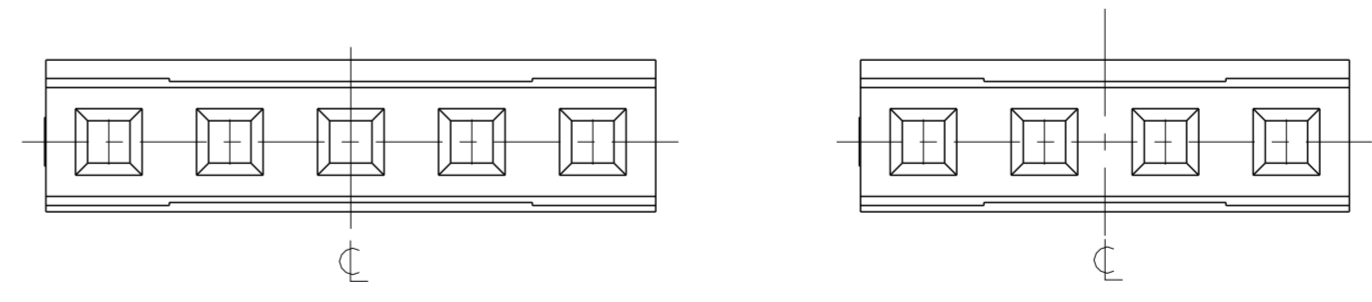

THIS DRAWING IS UNPUBLISHED. RELEASED FOR PUBLICATION
 © COPYRIGHT 2017 TE CONNECTIVITY ALL RIGHTS RESERVED.

REVISIONS				
P	LTR	DESCRIPTION	DATE	APVD
	A	RELEASE TO PRODUCTION	01APR2020	AY PS

- NOTES:
- MATERIAL: LCP BLACK, UL94 V0
 - N = NUMBER OF POSITION PER HOUSING.
 - HOUSING TO BE USED WITH CRIMP CONTACTS 2316113 (AWG 28-24/0.08-0.22 mm²) AND 2316114 (AWG 30-28/0.05-0.08 mm²)
 - PACKAGING : BULK (BOX)

CENTERLINE FOR ODD AND EVEN POSITION HOUSINGS

SINGLE ROW HOUSING
 PLAIN VERSION
 -5 AS SHOWN
 5:1

BOX PACKAGING		
2-2316102-5	50.1	25
2-2316102-4	48.1	24
2-2316102-3	46.1	23
2-2316102-2	44.1	22
2-2316102-1	42.1	21
2-2316102-0	40.1	20
1-2316102-9	38.1	19
1-2316102-8	36.1	18
1-2316102-7	34.1	17
1-2316102-6	32.1	16
1-2316102-5	30.1	15
1-2316102-4	28.1	14
1-2316102-3	26.1	13
1-2316102-2	24.1	12
1-2316102-1	22.1	11
1-2316102-0	20.1	10
2316102-9	18.1	9
2316102-8	16.1	8
2316102-7	14.1	7
2316102-6	12.1	6
2316102-5	10.1	5
2316102-4	8.1	4
2316102-3	6.1	3
2316102-2	4.1	2
PART NO.	DIM "E"	N