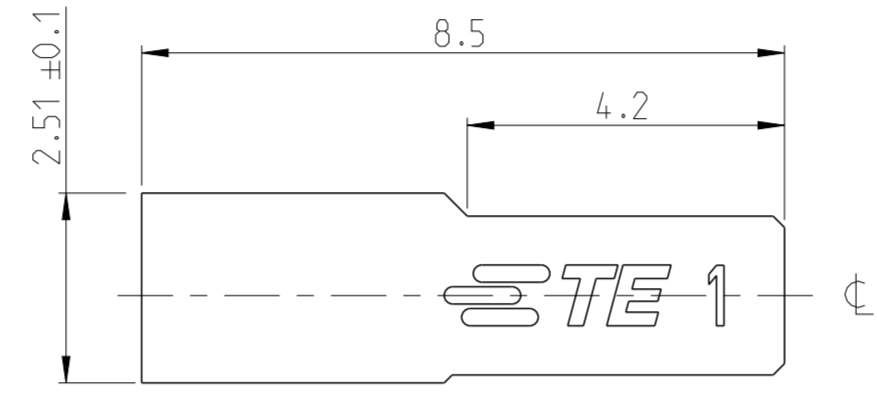

THIS DRAWING IS UNPUBLISHED. RELEASED FOR PUBLICATION
 © COPYRIGHT 2017 TE CONNECTIVITY ALL RIGHTS RESERVED.

REVISIONS				
P	LTR	DESCRIPTION	DATE	APVD
	A	RELEASE TO PRODUCTION	01APR2020	AY PS

- NOTES:
- MATERIAL: LCP BLACK, UL94 V0
 - N = NUMBER OF POSITION PER HOUSING.
 - HOUSING TO BE USED WITH CRIMP CONTACTS 2316113 (AWG 28-24/0.08-0.22 mm²) AND 2316114 (AWG 30-28/0.05-0.08 mm²)
 - PACKAGING : BULK (BOX)

CENTERLINE FOR ODD AND EVEN POSITION HOUSINGS

SINGLE ROW HOUSING
 PLAIN VERSION
 -5 AS SHOWN
 5:1

BOX PACKAGING		
2-2316102-5	50.1	25
2-2316102-4	48.1	24
2-2316102-3	46.1	23
2-2316102-2	44.1	22
2-2316102-1	42.1	21
2-2316102-0	40.1	20
1-2316102-9	38.1	19
1-2316102-8	36.1	18
1-2316102-7	34.1	17
1-2316102-6	32.1	16
1-2316102-5	30.1	15
1-2316102-4	28.1	14
1-2316102-3	26.1	13
1-2316102-2	24.1	12
1-2316102-1	22.1	11
1-2316102-0	20.1	10
2316102-9	18.1	9
2316102-8	16.1	8
2316102-7	14.1	7
2316102-6	12.1	6
2316102-5	10.1	5
2316102-4	8.1	4
2316102-3	6.1	3
2316102-2	4.1	2
PART NO.	DIM "E"	N

THIS DRAWING IS A CONTROLLED DOCUMENT.		DWN 29OCT2017 RAKSHITH R NAYAK	TE Connectivity	
DIMENSIONS: mm		CHK 29OCT2017 RAKSHITH R NAYAK		
TOLERANCES UNLESS OTHERWISE SPECIFIED:		APVD 11DEC2017 PRASHANTH S	NAME AMPMODU 2mm RECEPTACLE, WTB HOUSING, CRIMP, SR, PLAIN	
0 PLC ±		PRODUCT SPEC 108-64040-1	SIZE CAGE CODE DRAWING NO RESTRICTED TO	
1 PLC ±0.15		APPLICATION SPEC 114-32173	A2100779 C-2316102	
2 PLC ±0.10		WEIGHT -	SCALE 10:1 SHEET 1 OF 1 REV A	
3 PLC ±		CUSTOMER DRAWING		
4 PLC ±				
ANGLES ±2°				
FINISH -				
MATERIAL SEE NOTE 1				