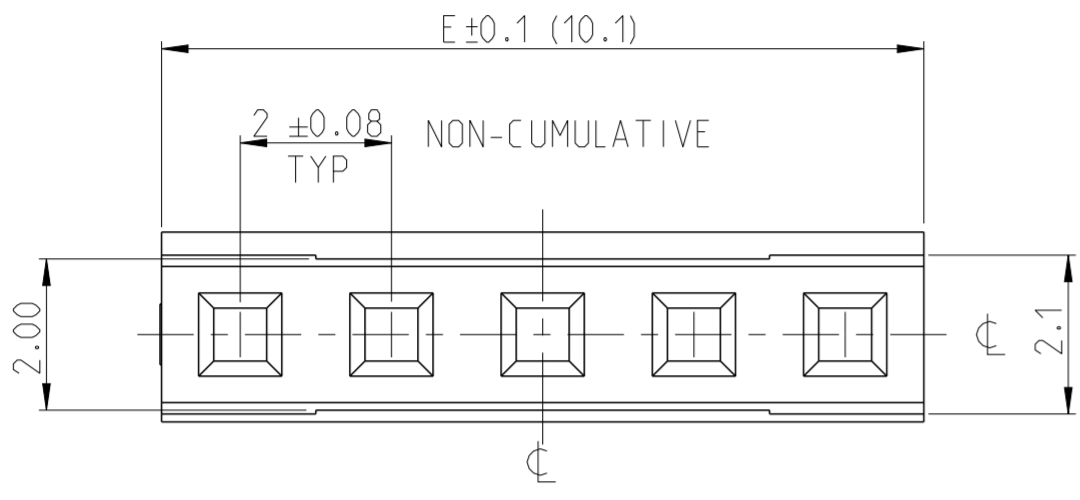

THIS DRAWING IS UNPUBLISHED. RELEASED FOR PUBLICATION
 © COPYRIGHT 2017 TE CONNECTIVITY ALL RIGHTS RESERVED.

REVISIONS				
P	LTR	DESCRIPTION	DATE	APVD
	A	RELEASE TO PRODUCTION	01APR2020	AY PS

- NOTES:
- MATERIAL: LCP BLACK, UL94 V0
 - N = NUMBER OF POSITION PER HOUSING.
 - HOUSING TO BE USED WITH CRIMP CONTACTS 2316113 (AWG 28-24/0.08-0.22 mm²) AND 2316114 (AWG 30-28/0.05-0.08 mm²)
 - PACKAGING : BULK (BOX)

CENTERLINE FOR ODD AND EVEN POSITION HOUSINGS

SINGLE ROW HOUSING
 PLAIN VERSION
 -5 AS SHOWN
 5:1

BOX PACKAGING		
2-2316102-5	50.1	25
2-2316102-4	48.1	24
2-2316102-3	46.1	23
2-2316102-2	44.1	22
2-2316102-1	42.1	21
2-2316102-0	40.1	20
1-2316102-9	38.1	19
1-2316102-8	36.1	18
1-2316102-7	34.1	17
1-2316102-6	32.1	16
1-2316102-5	30.1	15
1-2316102-4	28.1	14
1-2316102-3	26.1	13
1-2316102-2	24.1	12
1-2316102-1	22.1	11
1-2316102-0	20.1	10
2316102-9	18.1	9
2316102-8	16.1	8
2316102-7	14.1	7
2316102-6	12.1	6
2316102-5	10.1	5
2316102-4	8.1	4
2316102-3	6.1	3
2316102-2	4.1	2
PART NO.	DIM "E"	N

THIS DRAWING IS A CONTROLLED DOCUMENT.		DWN 29OCT2017 RAKSHITH R NAYAK	TE Connectivity	
DIMENSIONS: mm		CHK 29OCT2017 RAKSHITH R NAYAK		
TOLERANCES UNLESS OTHERWISE SPECIFIED:		APVD 11DEC2017 PRASHANTH S	NAME AMPMODU 2mm RECEPTACLE, WTB HOUSING, CRIMP, SR, PLAIN	
0 PLC ±		PRODUCT SPEC 108-64040-1	SIZE CAGE CODE DRAWING NO RESTRICTED TO	
1 PLC ±0.15		APPLICATION SPEC 114-32173	A2100779 C-2316102	
2 PLC ±0.10		WEIGHT -	SCALE 10:1 SHEET 1 OF 1 REV A	
3 PLC ±		CUSTOMER DRAWING		
4 PLC ±				
ANGLES ±2°				
FINISH -				
MATERIAL SEE NOTE 1				