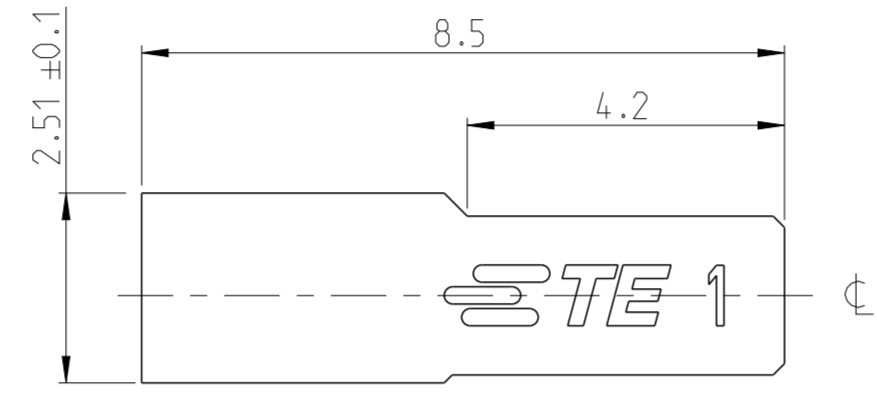

THIS DRAWING IS UNPUBLISHED. RELEASED FOR PUBLICATION  
 © COPYRIGHT 2017 TE CONNECTIVITY ALL RIGHTS RESERVED.

REVISIONS				
P	LTR	DESCRIPTION	DATE	APVD
	A	RELEASE TO PRODUCTION	01APR2020	AY PS

- NOTES:
- MATERIAL:  
LCP BLACK, UL94 V0
  - N = NUMBER OF POSITION PER HOUSING.
  - HOUSING TO BE USED WITH CRIMP CONTACTS  
2316113 (AWG 28-24/0.08-0.22 mm<sup>2</sup>) AND  
2316114 (AWG 30-28/0.05-0.08 mm<sup>2</sup>)
  - PACKAGING : BULK (BOX)

CENTERLINE FOR ODD AND EVEN POSITION HOUSINGS

SINGLE ROW HOUSING  
PLAIN VERSION  
-5 AS SHOWN  
5:1

BOX PACKAGING		
2-2316102-5	50.1	25
2-2316102-4	48.1	24
2-2316102-3	46.1	23
2-2316102-2	44.1	22
2-2316102-1	42.1	21
2-2316102-0	40.1	20
1-2316102-9	38.1	19
1-2316102-8	36.1	18
1-2316102-7	34.1	17
1-2316102-6	32.1	16
1-2316102-5	30.1	15
1-2316102-4	28.1	14
1-2316102-3	26.1	13
1-2316102-2	24.1	12
1-2316102-1	22.1	11
1-2316102-0	20.1	10
2316102-9	18.1	9
2316102-8	16.1	8
2316102-7	14.1	7
2316102-6	12.1	6
2316102-5	10.1	5
2316102-4	8.1	4
2316102-3	6.1	3
2316102-2	4.1	2
PART NO.	DIM "E"	N

THIS DRAWING IS A CONTROLLED DOCUMENT.		DWN 29OCT2017 RAKSHITH R NAYAK	TE Connectivity	
DIMENSIONS: mm		CHK 29OCT2017 RAKSHITH R NAYAK		
TOLERANCES UNLESS OTHERWISE SPECIFIED:		APVD 11DEC2017 PRASHANTH S	NAME AMPMODU 2mm RECEPTACLE, WTB HOUSING, CRIMP, SR, PLAIN	
0 PLC ±		PRODUCT SPEC	SIZE	
1 PLC ±0.15		108-64040-1	CAGE CODE	
2 PLC ±0.10		APPLICATION SPEC	DRAWING NO	
3 PLC ±		114-32173	RESTRICTED TO	
4 PLC ±		WEIGHT	A2100779 C-2316102	
ANGLES ±2°		CUSTOMER DRAWING	SCALE 10:1	SHEET 1 OF 1
FINISH				REV A