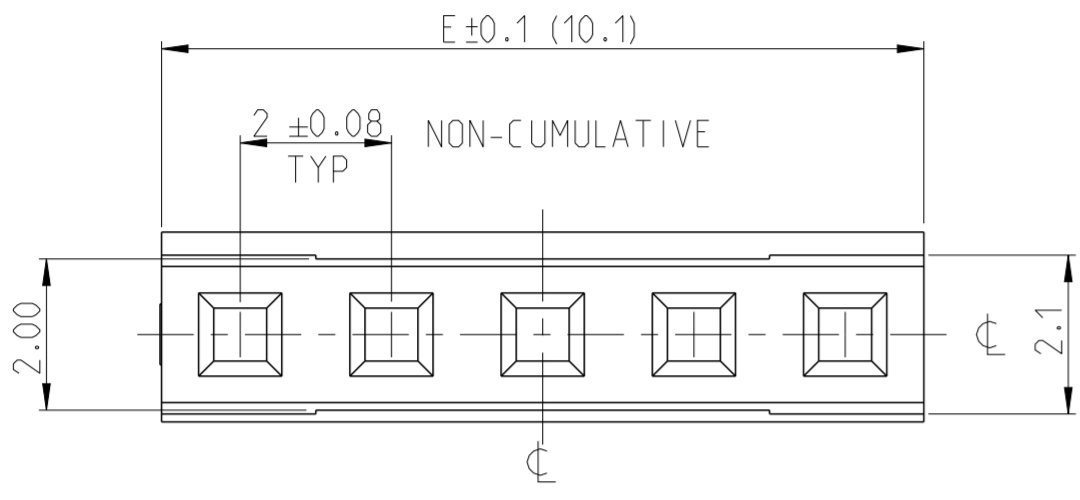

THIS DRAWING IS UNPUBLISHED. RELEASED FOR PUBLICATION  
 © COPYRIGHT 2017 TE CONNECTIVITY ALL RIGHTS RESERVED.

REVISIONS				
P	LTR	DESCRIPTION	DATE	APVD
	A	RELEASE TO PRODUCTION	01APR2020	AY PS

- NOTES:
- MATERIAL:  
LCP BLACK, UL94 V0
  - N = NUMBER OF POSITION PER HOUSING.
  - HOUSING TO BE USED WITH CRIMP CONTACTS  
2316113 (AWG 28-24/0.08-0.22 mm<sup>2</sup>) AND  
2316114 (AWG 30-28/0.05-0.08 mm<sup>2</sup>)
  - PACKAGING : BULK (BOX)

CENTERLINE FOR ODD AND EVEN POSITION HOUSINGS

SINGLE ROW HOUSING  
PLAIN VERSION  
-5 AS SHOWN  
5:1

BOX PACKAGING		
2-2316102-5	50.1	25
2-2316102-4	48.1	24
2-2316102-3	46.1	23
2-2316102-2	44.1	22
2-2316102-1	42.1	21
2-2316102-0	40.1	20
1-2316102-9	38.1	19
1-2316102-8	36.1	18
1-2316102-7	34.1	17
1-2316102-6	32.1	16
1-2316102-5	30.1	15
1-2316102-4	28.1	14
1-2316102-3	26.1	13
1-2316102-2	24.1	12
1-2316102-1	22.1	11
1-2316102-0	20.1	10
2316102-9	18.1	9
2316102-8	16.1	8
2316102-7	14.1	7
2316102-6	12.1	6
2316102-5	10.1	5
2316102-4	8.1	4
2316102-3	6.1	3
2316102-2	4.1	2
PART NO.	DIM "E"	N