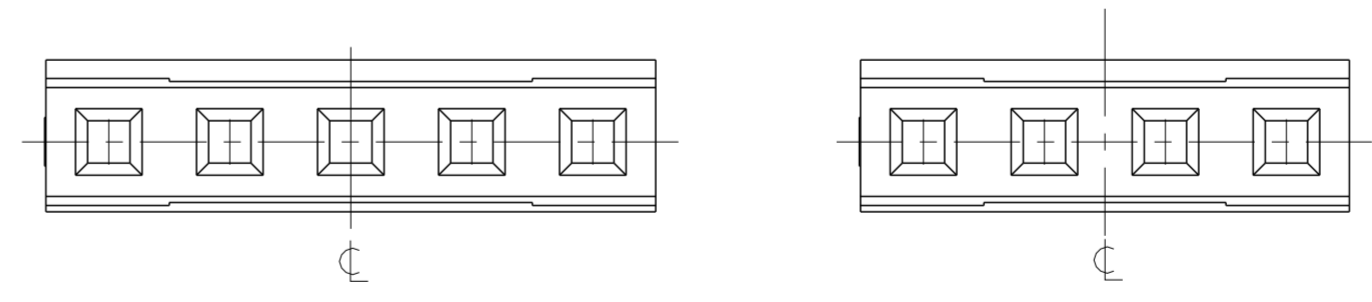

THIS DRAWING IS UNPUBLISHED. RELEASED FOR PUBLICATION  
 © COPYRIGHT 2017 TE CONNECTIVITY ALL RIGHTS RESERVED.

REVISIONS				
P	LTR	DESCRIPTION	DATE	APVD
	A	RELEASE TO PRODUCTION	01APR2020	AY PS

- NOTES:
- MATERIAL:  
LCP BLACK, UL94 V0
  - N = NUMBER OF POSITION PER HOUSING.
  - HOUSING TO BE USED WITH CRIMP CONTACTS  
2316113 (AWG 28-24/0.08-0.22 mm<sup>2</sup>) AND  
2316114 (AWG 30-28/0.05-0.08 mm<sup>2</sup>)
  - PACKAGING : BULK (BOX)

CENTERLINE FOR ODD AND EVEN POSITION HOUSINGS

SINGLE ROW HOUSING  
PLAIN VERSION  
-5 AS SHOWN  
5:1

BOX PACKAGING		
2-2316102-5	50.1	25
2-2316102-4	48.1	24
2-2316102-3	46.1	23
2-2316102-2	44.1	22
2-2316102-1	42.1	21
2-2316102-0	40.1	20
1-2316102-9	38.1	19
1-2316102-8	36.1	18
1-2316102-7	34.1	17
1-2316102-6	32.1	16
1-2316102-5	30.1	15
1-2316102-4	28.1	14
1-2316102-3	26.1	13
1-2316102-2	24.1	12
1-2316102-1	22.1	11
1-2316102-0	20.1	10
2316102-9	18.1	9
2316102-8	16.1	8
2316102-7	14.1	7
2316102-6	12.1	6
2316102-5	10.1	5
2316102-4	8.1	4
2316102-3	6.1	3
2316102-2	4.1	2
PART NO.	DIM "E"	N