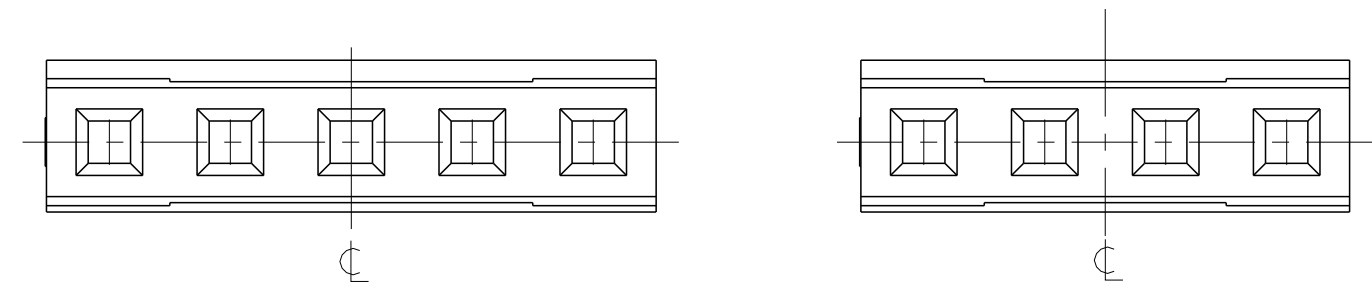

THIS DRAWING IS UNPUBLISHED. RELEASED FOR PUBLICATION
 © COPYRIGHT 2017 TE CONNECTIVITY ALL RIGHTS RESERVED.

REVISIONS				
P	LTR	DESCRIPTION	DATE	APVD
	A	RELEASE TO PRODUCTION	01APR2020	AY PS

- NOTES:
- MATERIAL: LCP BLACK, UL94 V0
 - N = NUMBER OF POSITION PER HOUSING.
 - HOUSING TO BE USED WITH CRIMP CONTACTS 2316113 (AWG 28-24/0.08-0.22 mm²) AND 2316114 (AWG 30-28/0.05-0.08 mm²)
 - PACKAGING : BULK (BOX)

CENTERLINE FOR ODD AND EVEN POSITION HOUSINGS

SINGLE ROW HOUSING
 PLAIN VERSION
 -5 AS SHOWN
 5:1

BOX PACKAGING		
2-2316102-5	50.1	25
2-2316102-4	48.1	24
2-2316102-3	46.1	23
2-2316102-2	44.1	22
2-2316102-1	42.1	21
2-2316102-0	40.1	20
1-2316102-9	38.1	19
1-2316102-8	36.1	18
1-2316102-7	34.1	17
1-2316102-6	32.1	16
1-2316102-5	30.1	15
1-2316102-4	28.1	14
1-2316102-3	26.1	13
1-2316102-2	24.1	12
1-2316102-1	22.1	11
1-2316102-0	20.1	10
2316102-9	18.1	9
2316102-8	16.1	8
2316102-7	14.1	7
2316102-6	12.1	6
2316102-5	10.1	5
2316102-4	8.1	4
2316102-3	6.1	3
2316102-2	4.1	2
PART NO.	DIM "E"	N