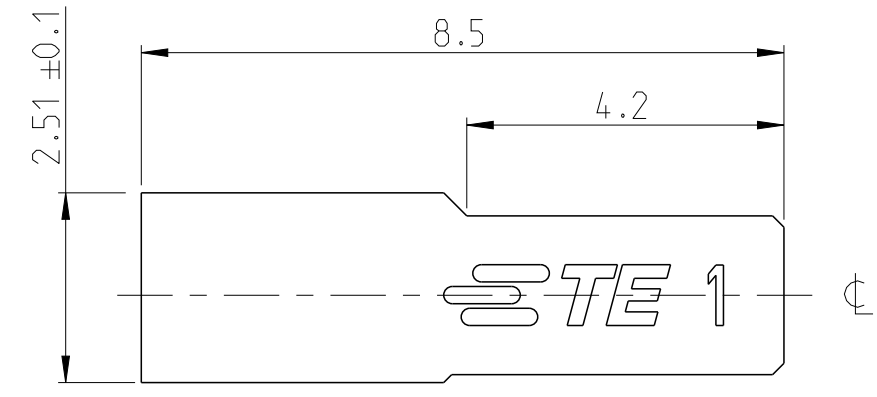

THIS DRAWING IS UNPUBLISHED. RELEASED FOR PUBLICATION
 © COPYRIGHT 2017 TE CONNECTIVITY ALL RIGHTS RESERVED.

REVISIONS				
P	LTR	DESCRIPTION	DATE	APVD
	A	RELEASE TO PRODUCTION	01APR2020	AY PS

- NOTES:
- MATERIAL: LCP BLACK, UL94 V0
 - N = NUMBER OF POSITION PER HOUSING.
 - HOUSING TO BE USED WITH CRIMP CONTACTS 2316113 (AWG 28-24/0.08-0.22 mm²) AND 2316114 (AWG 30-28/0.05-0.08 mm²)
 - PACKAGING : BULK (BOX)

CENTERLINE FOR ODD AND EVEN POSITION HOUSINGS

SINGLE ROW HOUSING
 PLAIN VERSION
 -5 AS SHOWN
 5:1

BOX PACKAGING		
2-2316102-5	50.1	25
2-2316102-4	48.1	24
2-2316102-3	46.1	23
2-2316102-2	44.1	22
2-2316102-1	42.1	21
2-2316102-0	40.1	20
1-2316102-9	38.1	19
1-2316102-8	36.1	18
1-2316102-7	34.1	17
1-2316102-6	32.1	16
1-2316102-5	30.1	15
1-2316102-4	28.1	14
1-2316102-3	26.1	13
1-2316102-2	24.1	12
1-2316102-1	22.1	11
1-2316102-0	20.1	10
2316102-9	18.1	9
2316102-8	16.1	8
2316102-7	14.1	7
2316102-6	12.1	6
2316102-5	10.1	5
2316102-4	8.1	4
2316102-3	6.1	3
2316102-2	4.1	2
PART NO.	DIM "E"	N

THIS DRAWING IS A CONTROLLED DOCUMENT.		DWN 29OCT2017 RAKSHITH R NAYAK	TE Connectivity	
DIMENSIONS: mm		CHK 29OCT2017 RAKSHITH R NAYAK		
TOLERANCES UNLESS OTHERWISE SPECIFIED:		APVD 11DEC2017 PRASHANTH S	NAME AMPMODU 2mm RECEPTACLE, WTB HOUSING, CRIMP, SR, PLAIN	
0 PLC ±		PRODUCT SPEC 108-64040-1	SIZE CAGE CODE DRAWING NO RESTRICTED TO	
1 PLC ±0.15		APPLICATION SPEC 114-32173	A2100779 C-2316102	
2 PLC ±0.10		WEIGHT -	SCALE 10:1 SHEET 1 OF 1 REV A	
3 PLC ±		CUSTOMER DRAWING		
4 PLC ±				
ANGLES ±2°				
FINISH -				
MATERIAL SEE NOTE 1				