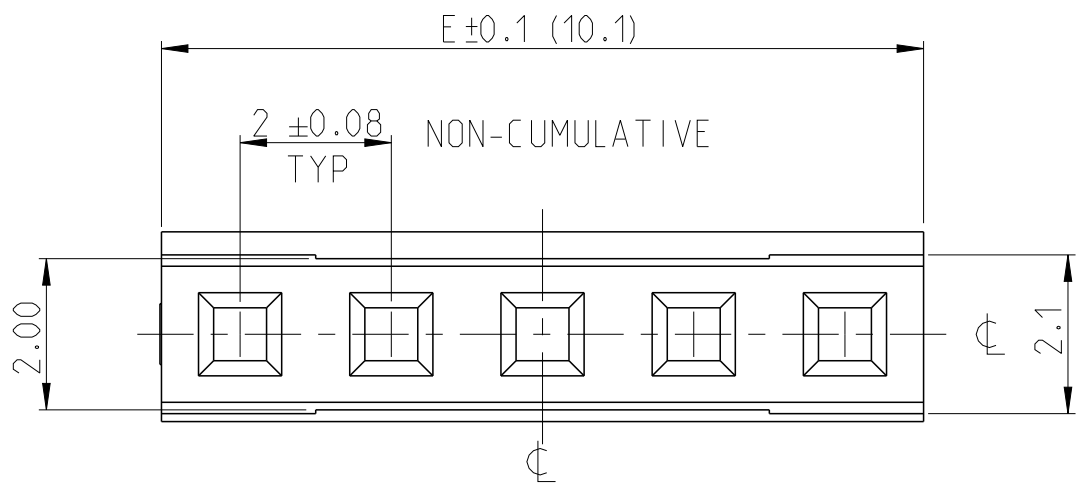

THIS DRAWING IS UNPUBLISHED. RELEASED FOR PUBLICATION
 © COPYRIGHT 2017 TE CONNECTIVITY ALL RIGHTS RESERVED.

REVISIONS				
P	LTR	DESCRIPTION	DATE	APVD
	A	RELEASE TO PRODUCTION	01APR2020	AY PS

- NOTES:
- MATERIAL: LCP BLACK, UL94 V0
 - N = NUMBER OF POSITION PER HOUSING.
 - HOUSING TO BE USED WITH CRIMP CONTACTS 2316113 (AWG 28-24/0.08-0.22 mm²) AND 2316114 (AWG 30-28/0.05-0.08 mm²)
 - PACKAGING : BULK (BOX)

CENTERLINE FOR ODD AND EVEN POSITION HOUSINGS

SINGLE ROW HOUSING
 PLAIN VERSION
 -5 AS SHOWN
 5:1

BOX PACKAGING		
2-2316102-5	50.1	25
2-2316102-4	48.1	24
2-2316102-3	46.1	23
2-2316102-2	44.1	22
2-2316102-1	42.1	21
2-2316102-0	40.1	20
1-2316102-9	38.1	19
1-2316102-8	36.1	18
1-2316102-7	34.1	17
1-2316102-6	32.1	16
1-2316102-5	30.1	15
1-2316102-4	28.1	14
1-2316102-3	26.1	13
1-2316102-2	24.1	12
1-2316102-1	22.1	11
1-2316102-0	20.1	10
2316102-9	18.1	9
2316102-8	16.1	8
2316102-7	14.1	7
2316102-6	12.1	6
2316102-5	10.1	5
2316102-4	8.1	4
2316102-3	6.1	3
2316102-2	4.1	2
PART NO.	DIM "E"	N

THIS DRAWING IS A CONTROLLED DOCUMENT.		DWN 29OCT2017 RAKSHITH R NAYAK	TE Connectivity	
DIMENSIONS: mm		CHK 29OCT2017 RAKSHITH R NAYAK		
TOLERANCES UNLESS OTHERWISE SPECIFIED:		APVD 11DEC2017 PRASHANTH S	NAME AMPMODU 2mm RECEPTACLE, WTB HOUSING, CRIMP, SR, PLAIN	
0 PLC ±		PRODUCT SPEC 108-64040-1	SIZE CAGE CODE DRAWING NO RESTRICTED TO	
1 PLC ±0.15		APPLICATION SPEC 114-32173	A2100779 C-2316102	
2 PLC ±0.10		WEIGHT -	SCALE 10:1 SHEET 1 OF 1 REV A	
3 PLC ±		CUSTOMER DRAWING		
4 PLC ±				
ANGLES ±2°				
FINISH -				
MATERIAL SEE NOTE 1				