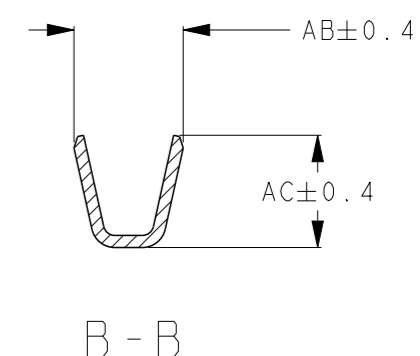

3.9	4.8	3.09	3.2	25.8	3.1-3.8	3L	AWG16-14 1.25-2.2SQmm	2	AU 0.38umMIN	2316817-5
3.96	3.64	3.09	3.2	25.8	2.2-2.8	2L	AWG16-14 1.25-2.2SQmm	2	AU 0.38umMIN	2316817-4
3.96	3.64	2.9	2.9	25.3	1.8-2.8	L	AWG20-16 0.5-1.42SQmm	2	AU 0.38umMIN	2316817-3
3.64	3.6	2.15	2.3	25.3	1.2-2.6	M	AWG24-20 0.2-0.5SQmm	2	AU 0.38umMIN	2316817-2
2.5	2.6	1.81	1.8	25.3	0.8-1.4	S	AWG28-24 0.08-0.2SQmm	2	AU 0.38umMIN	2316817-1
AE	AD	AC	AB	AA	INSUL. RANGE	SIZE ID	WIRE RANGE	PLATING ID	CONTACT POINT PLATING	PART NUMBER

THIS DRAWING IS A CONTROLLED DOCUMENT.

DWN T. SHIMOYASU 17NOV2017
 CHK E. IKEMATSU 17NOV2017
 APVD E. IKEMATSU 17NOV2017

STE TE Connectivity

NAME CONTACT, LOOSE PIECE, TAB, HD3
HDC DYNAMIC

PRODUCT SPEC 108-140158
 APPLICATION SPEC 114-78024

MATERIAL COPPER ALLOY
 FINISH AU OVER NI AT CONTACT AREA

WEIGHT -

SIZE A300779 CAGE CODE C-2316817 DRAWING NO 2316817 RESTRICTED TO -

CUSTOMER DRAWING SCALE 5:1 SHEET 1 OF 1 REV AI

X-ON Electronics

Largest Supplier of Electrical and Electronic Components