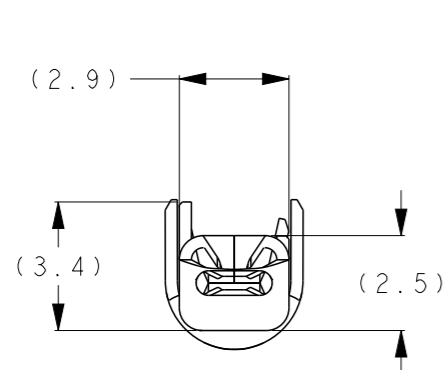

3.9	4.8	3.09	3.2	25.8	3.1-3.8	3L	AWG16-14 1.25-2.2SQmm	2	AU 0.38umMIN	2316817-5
3.96	3.64	3.09	3.2	25.8	2.2-2.8	2L	AWG16-14 1.25-2.2SQmm	2	AU 0.38umMIN	2316817-4
3.96	3.64	2.9	2.9	25.3	1.8-2.8	L	AWG20-16 0.5-1.42SQmm	2	AU 0.38umMIN	2316817-3
3.64	3.6	2.15	2.3	25.3	1.2-2.6	M	AWG24-20 0.2-0.5SQmm	2	AU 0.38umMIN	2316817-2
2.5	2.6	1.81	1.8	25.3	0.8-1.4	S	AWG28-24 0.08-0.2SQmm	2	AU 0.38umMIN	2316817-1
AE	AD	AC	AB	AA	INSUL. RANGE	SIZE ID	WIRE RANGE	PLATING ID	CONTACT POINT PLATING	PART NUMBER

THIS DRAWING IS A CONTROLLED DOCUMENT.

DWN T. SHIMOYASU 17NOV2017
 CHK E. IKEMATSU 17NOV2017
 APVD E. IKEMATSU 17NOV2017

STE TE Connectivity

NAME CONTACT, LOOSE PIECE, TAB, HD3
HDC DYNAMIC

PRODUCT SPEC 108-140158
 APPLICATION SPEC 114-78024

MATERIAL COPPER ALLOY
 FINISH AU OVER NI AT CONTACT AREA

WEIGHT -

SIZE A300779 CAGE CODE C-2316817 DRAWING NO 2316817 RESTRICTED TO -

CUSTOMER DRAWING SCALE 5:1 SHEET 1 OF 1 REV AI

X-ON Electronics

Largest Supplier of Electrical and Electronic Components