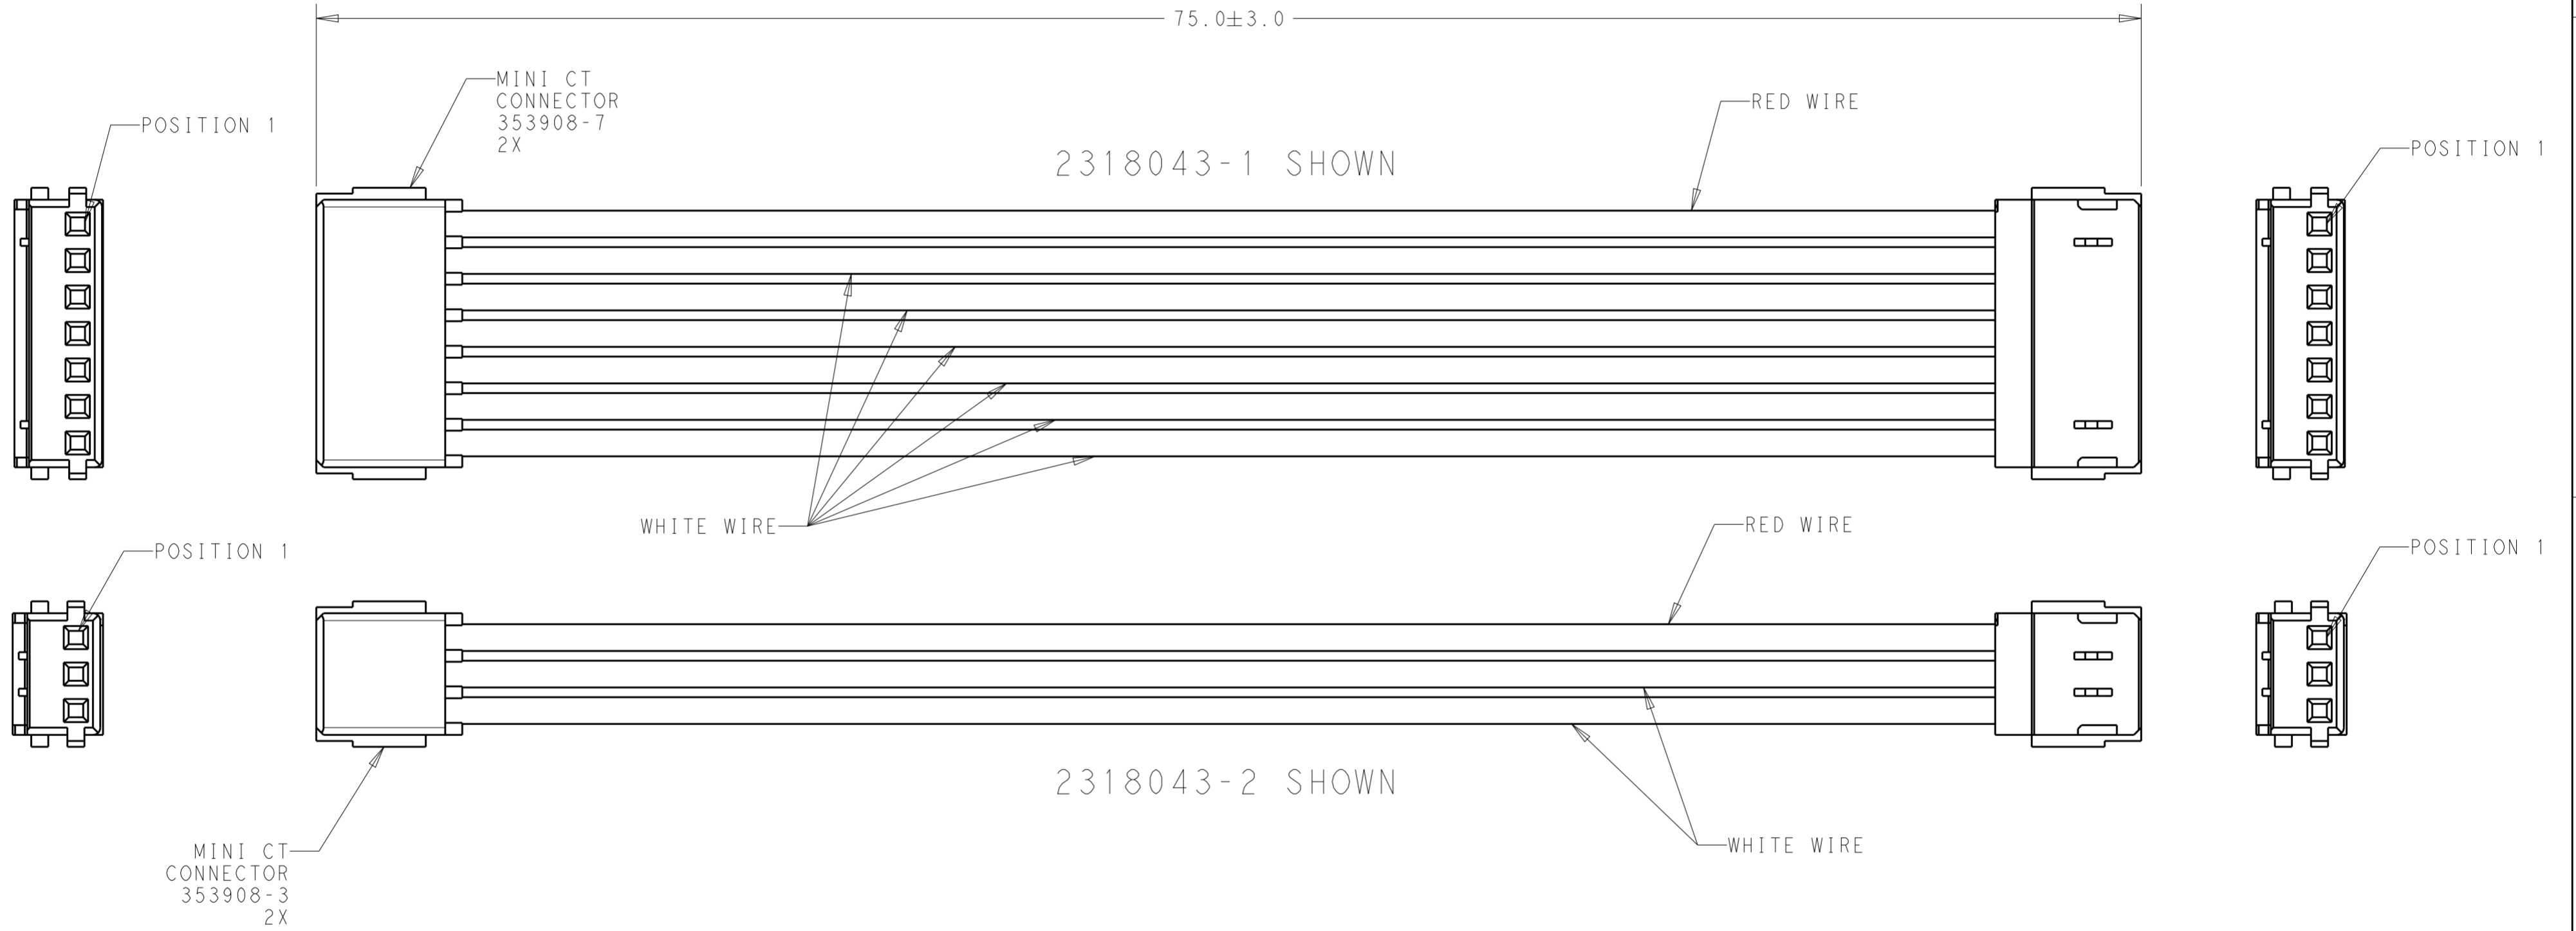

1 MATERIALS AND FINISH:  
 -HOUSING: NYLON, COLOR: WHITE  
 -CONTACTS: COPPER ALLOY, FINISH: PRE-TINNED  
 -WIRE: 26 AWG, UL 1061 STYLE

- 2. MUST COMPLY WITH DIRECTIVE 2002/95/EC (ROHS)
- 3. THIS PRODUCT HAS NOT COMPLETED VALIDATION TESTING

MPC, 3 POSITION	2318043-2
LCC, 7 POSITION	2318043-1
DESC	PART NO.

THIS DRAWING IS A CONTROLLED DOCUMENT.		DWN C. DAILY 10APR2017	TE Connectivity	
		CHK C. GINGRICH 10APR2017		
DIMENSIONS: mm		APVD -	NAME CABLE ASSEMBLY, MINI-CT, LUMAWISE ENDURANCE N EB	
		PRODUCT SPEC 108-133085	SIZE A2	
TOLERANCES UNLESS OTHERWISE SPECIFIED: 0 PLC ± 1 PLC ±0.2 2 PLC ±0.13 3 PLC ± 4 PLC ± ANGLES ± FINISH ±2		APPLICATION SPEC 114-133085	CAGE CODE -	DRAWING NO. C-2318043
MATERIAL -		WEIGHT -	RESTRICTED TO -	
		CUSTOMER DRAWING	SCALE 5:1	SHEET 1 OF 1
			REV A2	