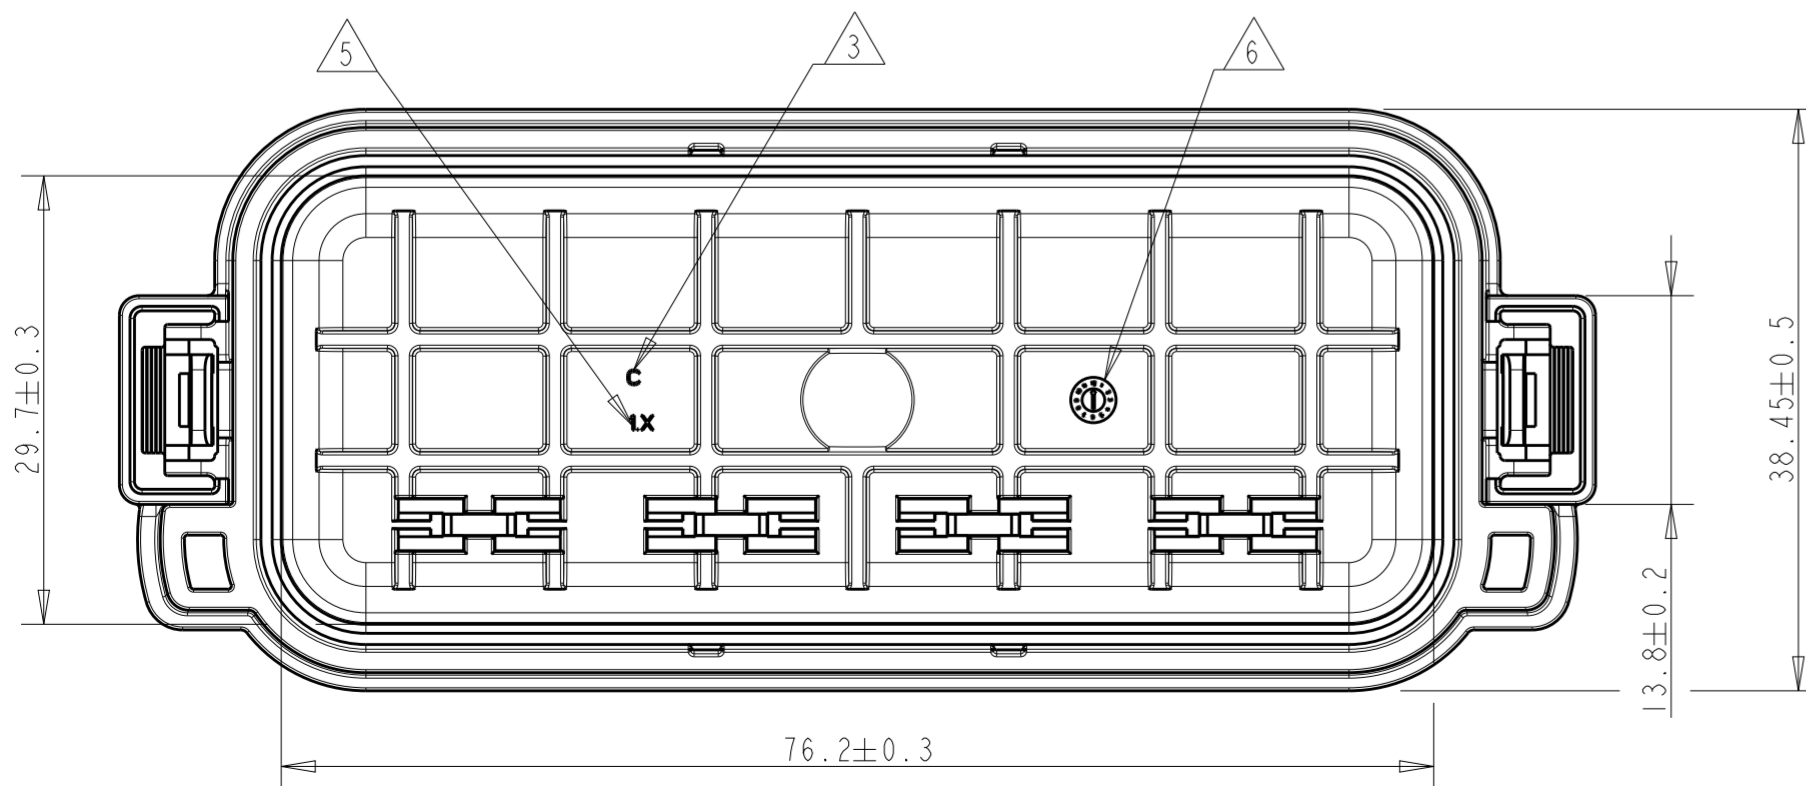

REVISIONS					
P	LTR	DESCRIPTION	DATE	DWN	APVD
A		RELEASED FOR PRODUCTION	15FEB2020	STK	DK
B		RELEASED PER ECR-20-009339	15MAY2020	STK	DH

- 1. TE CONNECTIVITY PART NUMBER
- 2. TE CONNECTIVITY TRADEMARK
- 3. PART REVISION INDEX- SEE TABLE
- 4. MATERIAL IDENTIFICATION
- 5. MOLD CAVITY IDENTIFICATION NUMBER
- 6. TE CONNECTIVITY DATE CODE
- 7. 2318957-1 COVER MATES WITH: 24P MINI FUSE HOUSING ASSY. 2318967-1, -2 (FUSE ONLY)
- 8. 2318957-2 COVER MATES WITH 24P FUSE/RELAY HOUSING 2318967-1, -2 (FUSE & RELAY)
- 9. 2318957-2 COVER INCLUDES FEATURES FOR HOLDING 4 SPARE MINI FUSES
- 10. PACKAGING: BULK

SCALE 1:1
2318957-1

SCALE 1:1
2318957-2

2318957-2
AS SHOWN

TE PART NO	REV	DESCRIPTION	MATERIAL	'X' DIM	WEIGHT [g]	SURFACE COLOR	ITEM
2318957-2	C	COVER, 24POS MINIFUSE AND RELAY BOX	PBT	33.00	31.2	BLACK	2
2318957-1	C	COVER, 24POS MINIFUSE BOX	PBT	17.70	22.2	BLACK	1

THIS DRAWING IS A CONTROLLED DOCUMENT.		DWN S. TEJUS KIRAN 11FEB2020		TE Connectivity			
DIMENSIONS: mm		CHK KASHYAP P B 11FEB2020		NAME COVER 24 POS MINI FUSE AND RELAY BOX			
TOLERANCES UNLESS OTHERWISE SPECIFIED:		APVD DAVID KLEIN 11FEB2020		PRODUCT SPEC 108-94651			
0 PLC ± 1 PLC ± 2 PLC ± 3 PLC ± ANGLES ± FINISH -		APPLICATION SPEC 114-94529		SIZE A2	CAGE CODE 00779	DRAWING NO C-2318957	
MATERIAL SEE TABLE		WEIGHT SEE TABLE	RESTRICTED TO		SCALE 2:1	SHEET 1 OF 1	REV B