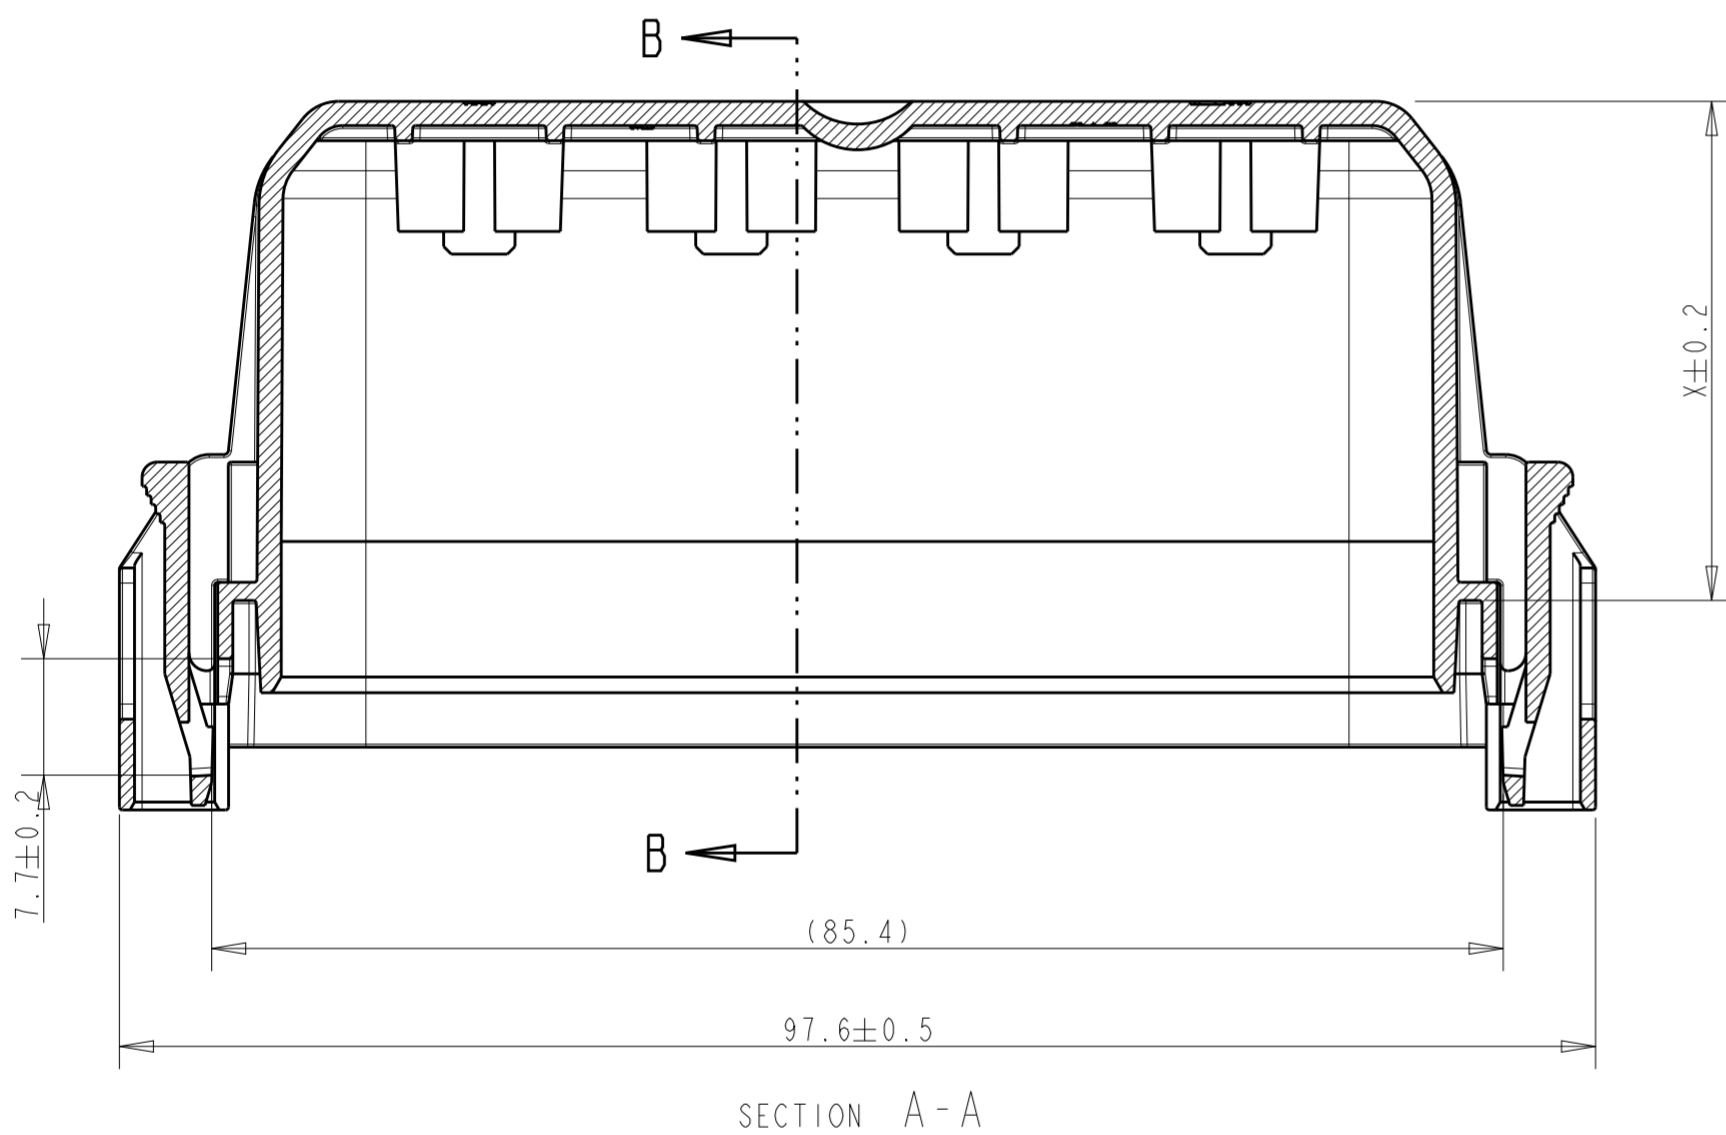

REVISIONS					
P	LTR	DESCRIPTION	DATE	DWN	APVD
A		RELEASED FOR PRODUCTION	15FEB2020	STK	DK
B		RELEASED PER ECR-20-009339	15MAY2020	STK	DH

- 1. TE CONNECTIVITY PART NUMBER
- 2. TE CONNECTIVITY TRADEMARK
- 3. PART REVISION INDEX- SEE TABLE
- 4. MATERIAL IDENTIFICATION
- 5. MOLD CAVITY IDENTIFICATION NUMBER
- 6. TE CONNECTIVITY DATE CODE
- 7. 2318957-1 COVER MATES WITH: 24P MINI FUSE HOUSING ASSY. 2318967-1, -2 (FUSE ONLY)
- 8. 2318957-2 COVER MATES WITH 24P FUSE/RELAY HOUSING 2318967-1, -2 (FUSE & RELAY)
- 9. 2318957-2 COVER INCLUDES FEATURES FOR HOLDING 4 SPARE MINI FUSES
- 10. PACKAGING: BULK

SCALE 1:1
2318957-1

SCALE 1:1
2318957-2

2318957-2
AS SHOWN

TE PART NO	REV	DESCRIPTION	MATERIAL	'X' DIM	WEIGHT [g]	SURFACE COLOR	ITEM
2318957-2	C	COVER, 24POS MINIFUSE AND RELAY BOX	PBT	33.00	31.2	BLACK	2
2318957-1	C	COVER, 24POS MINIFUSE BOX	PBT	17.70	22.2	BLACK	1

THIS DRAWING IS A CONTROLLED DOCUMENT.		DWN S. TEJUS KIRAN 11FEB2020		TE Connectivity			
DIMENSIONS: mm		CHK KASHYAP P B 11FEB2020		NAME COVER 24 POS MINI FUSE AND RELAY BOX			
TOLERANCES UNLESS OTHERWISE SPECIFIED:		APVD DAVID KLEIN 11FEB2020		PRODUCT SPEC 108-94651			
0 PLC ± 1 PLC ± 2 PLC ± 3 PLC ± ANGLES ± FINISH -		APPLICATION SPEC 114-94529		SIZE A2	CAGE CODE 00779	DRAWING NO C-2318957	
MATERIAL SEE TABLE		WEIGHT SEE TABLE	RESTRICTED TO		SCALE 2:1	SHEET 1 OF 1	REV B