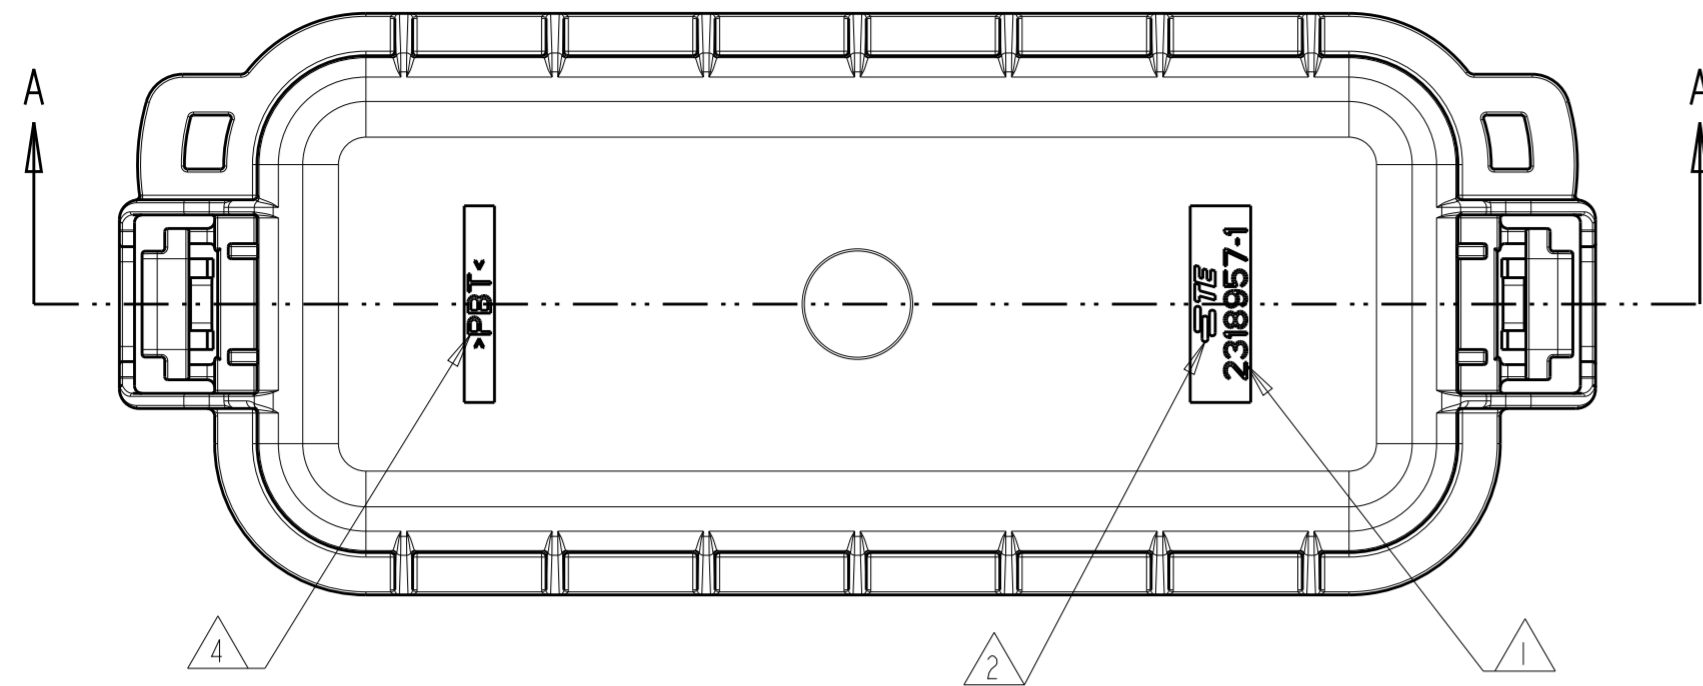

REVISIONS					
P	LTR	DESCRIPTION	DATE	DWN	APVD
A		RELEASED FOR PRODUCTION	15FEB2020	STK	DK
B		RELEASED PER ECR-20-009339	15MAY2020	STK	DH

- 1. TE CONNECTIVITY PART NUMBER
- 2. TE CONNECTIVITY TRADEMARK
- 3. PART REVISION INDEX- SEE TABLE
- 4. MATERIAL IDENTIFICATION
- 5. MOLD CAVITY IDENTIFICATION NUMBER
- 6. TE CONNECTIVITY DATE CODE
- 7. 2318957-1 COVER MATES WITH: 24P MINI FUSE HOUSING ASSY. 2318967-1, -2 (FUSE ONLY)
- 8. 2318957-2 COVER MATES WITH 24P FUSE/RELAY HOUSING 2318967-1, -2 (FUSE & RELAY)
- 9. 2318957-2 COVER INCLUDES FEATURES FOR HOLDING 4 SPARE MINI FUSES
- 10. PACKAGING: BULK

SCALE 1:1
2318957-1

SCALE 1:1
2318957-2

2318957-2
AS SHOWN

TE PART NO	REV	DESCRIPTION	MATERIAL	'X' DIM	WEIGHT [g]	SURFACE COLOR	ITEM
2318957-2	C	COVER, 24POS MINIFUSE AND RELAY BOX	PBT	33.00	31.2	BLACK	2
2318957-1	C	COVER, 24POS MINIFUSE BOX	PBT	17.70	22.2	BLACK	1

THIS DRAWING IS A CONTROLLED DOCUMENT.		DWN S. TEJUS KIRAN 11FEB2020		TE Connectivity			
DIMENSIONS: mm		CHK KASHYAP P B 11FEB2020		NAME COVER 24 POS MINI FUSE AND RELAY BOX			
TOLERANCES UNLESS OTHERWISE SPECIFIED:		APVD DAVID KLEIN 11FEB2020		PRODUCT SPEC 108-94651			
0 PLC ± 1 PLC ± 2 PLC ± 3 PLC ± ANGLES ± FINISH -		APPLICATION SPEC 114-94529		SIZE A2	CAGE CODE 00779	DRAWING NO C-2318957	
MATERIAL SEE TABLE		WEIGHT SEE TABLE	RESTRICTED TO		SCALE 2:1	SHEET 1 OF 1	REV B