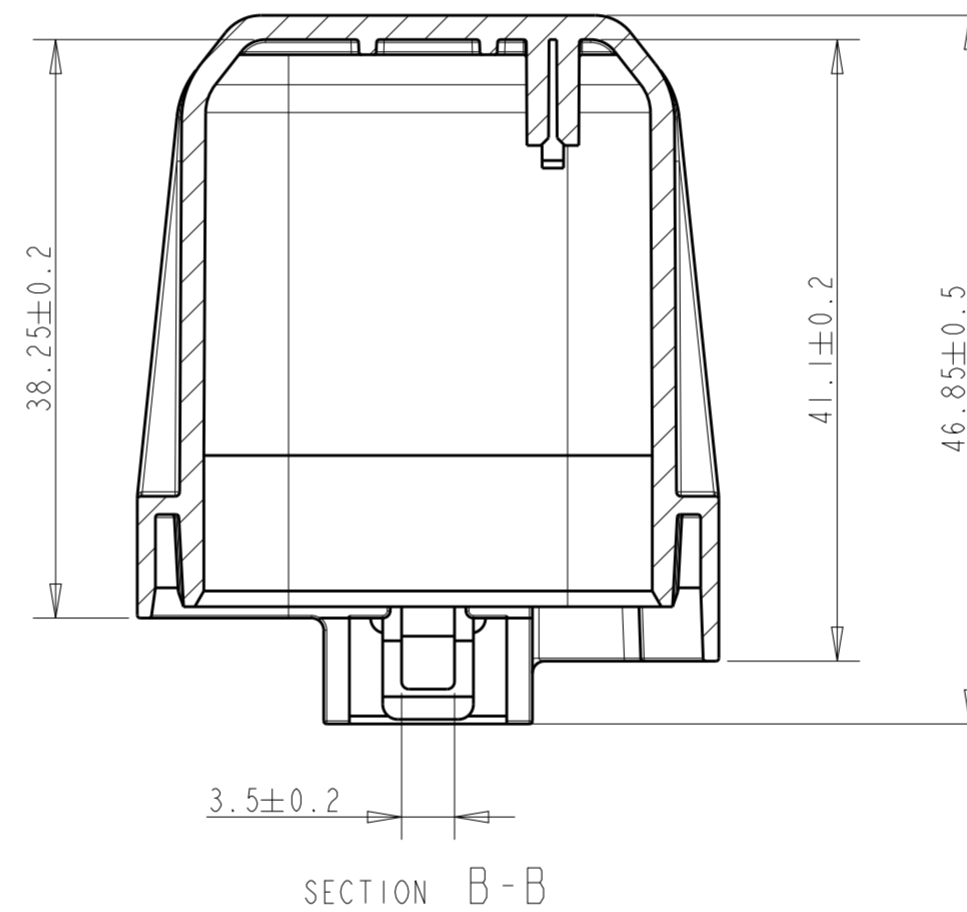

REVISIONS					
P	LTR	DESCRIPTION	DATE	DWN	APVD
A		RELEASED FOR PRODUCTION	15FEB2020	STK	DK
B		RELEASED PER ECR-20-009339	15MAY2020	STK	DH

- 1. TE CONNECTIVITY PART NUMBER
- 2. TE CONNECTIVITY TRADEMARK
- 3. PART REVISION INDEX- SEE TABLE
- 4. MATERIAL IDENTIFICATION
- 5. MOLD CAVITY IDENTIFICATION NUMBER
- 6. TE CONNECTIVITY DATE CODE
- 7. 2318957-1 COVER MATES WITH: 24P MINI FUSE HOUSING ASSY. 2318967-1, -2 (FUSE ONLY)
- 8. 2318957-2 COVER MATES WITH 24P FUSE/RELAY HOUSING 2318967-1, -2 (FUSE & RELAY)
- 9. 2318957-2 COVER INCLUDES FEATURES FOR HOLDING 4 SPARE MINI FUSES
- 10. PACKAGING: BULK

SCALE 1:1
2318957-1

SCALE 1:1
2318957-2

2318957-2
AS SHOWN

TE PART NO	REV	DESCRIPTION	MATERIAL	'X' DIM	WEIGHT [g]	SURFACE COLOR	ITEM
2318957-2	C	COVER, 24POS MINIFUSE AND RELAY BOX	PBT	33.00	31.2	BLACK	2
2318957-1	C	COVER, 24POS MINIFUSE BOX	PBT	17.70	22.2	BLACK	1

THIS DRAWING IS A CONTROLLED DOCUMENT.		DWN S. TEJUS KIRAN 11FEB2020		TE Connectivity			
DIMENSIONS: mm		CHK KASHYAP P B 11FEB2020		NAME COVER 24 POS MINI FUSE AND RELAY BOX			
TOLERANCES UNLESS OTHERWISE SPECIFIED:		APVD DAVID KLEIN 11FEB2020		PRODUCT SPEC 108-94651			
0 PLC ± 1 PLC ± 2 PLC ± 3 PLC ± ANGLES ± FINISH -		APPLICATION SPEC 114-94529		SIZE A2	CAGE CODE 00779	DRAWING NO C-2318957	
MATERIAL SEE TABLE		WEIGHT SEE TABLE	RESTRICTED TO		SCALE 2:1	SHEET 1 OF 1	REV B