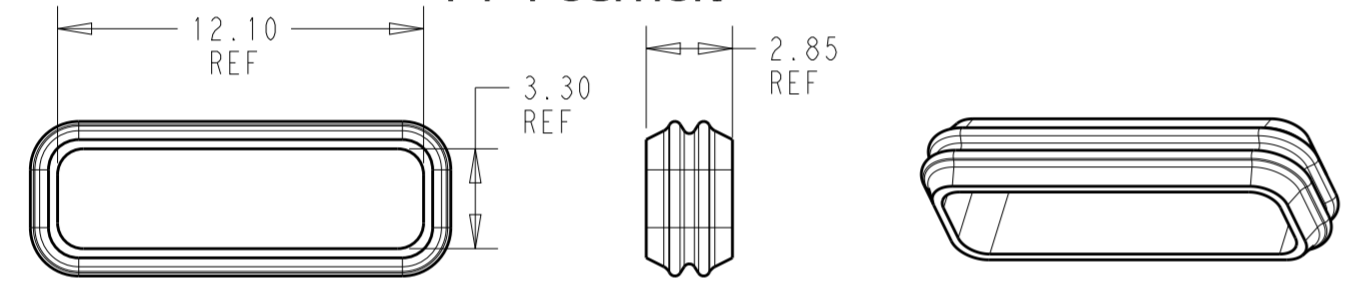

REVISIONS				
P	LTR	DESCRIPTION	DATE	APVD
	A	FIRST RELEASE	02APR2019	L.C D.Z

1x2 POSITION

1x3 POSITION

1x4 POSITION

1x5 POSITION

1x6 POSITION

1x7 POSITION

1x8 POSITION

- 1 MATERIAL: SILICONE RUBBER, INHERENTLY LUBRICATED
COLOR - BLUE
- 2. MATING PLUG HOUSING P/N'S: 2321918-*
- 3 PRELIMINARY PART - NOT RELEASED FOR PRODUCTION

1*8	3 2321920-8
1*7	3 2321920-7
1*6	2321920-6
1*5	2321920-5
1*4	2321920-4
1*3	2321920-3
1*2	2321920-2
POSITION	PART NUMBER

THIS DRAWING IS A CONTROLLED DOCUMENT.

DIMENSIONS:	TOLERANCES UNLESS OTHERWISE SPECIFIED:	DWN B. WEAVER 05FEB2019	TE Connectivity
mm	0 PLC ±	CHK C. YI 05FEB2019	
	1 PLC ±	APVD C. YI 05FEB2019	
	2 PLC ±	PRODUCT SPEC 108-143069	
	3 PLC ±	APPLICATION SPEC 114-143067	NAME PERIMETER SEAL, SDL 2.5 WATERPROOF
	4 PLC ±	WEIGHT -	SIZE A2
	ANGLES ±	CUSTOMER DRAWING	CAGE CODE 00779
	FINISH -	SCALE 4:1	DRAWING NO C-2321920
		SHEET 1 OF 1	RESTRICTED TO -
		REV A	