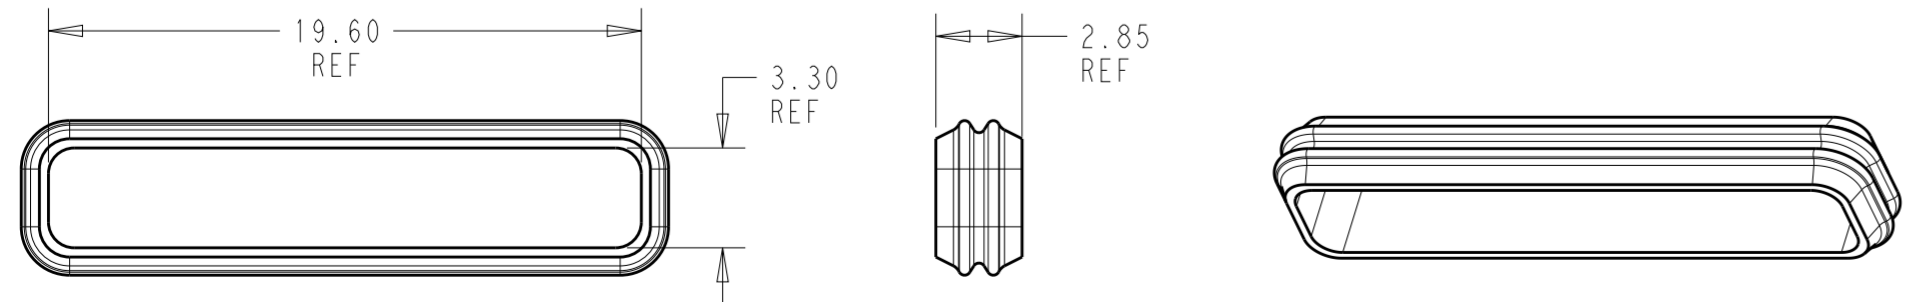

REVISIONS				
P	LTR	DESCRIPTION	DATE	APVD
	A	FIRST RELEASE	02APR2019	L.C D.Z

1x2 POSITION

1x3 POSITION

1x4 POSITION

1x5 POSITION

1x6 POSITION

1x7 POSITION

1x8 POSITION

- 1 MATERIAL: SILICONE RUBBER, INHERENTLY LUBRICATED
COLOR - BLUE
- 2. MATING PLUG HOUSING P/N'S: 2321918-*
- 3 PRELIMINARY PART - NOT RELEASED FOR PRODUCTION

1*8	3 2321920-8
1*7	3 2321920-7
1*6	2321920-6
1*5	2321920-5
1*4	2321920-4
1*3	2321920-3
1*2	2321920-2
POSITION	PART NUMBER

THIS DRAWING IS A CONTROLLED DOCUMENT.

DIMENSIONS:	TOLERANCES UNLESS OTHERWISE SPECIFIED:	DWN B. WEAVER 05FEB2019	TE Connectivity
mm	0 PLC ±	CHK C. YI 05FEB2019	
	1 PLC ±	APVD C. YI 05FEB2019	
	2 PLC ±	PRODUCT SPEC 108-143069	
	3 PLC ±	APPLICATION SPEC 114-143067	NAME PERIMETER SEAL, SDL 2.5 WATERPROOF
	4 PLC ±	WEIGHT -	SIZE A2
	ANGLES ±	CUSTOMER DRAWING	CAGE CODE 00779
	FINISH -	SCALE 4:1	DRAWING NO C-2321920
		SHEET 1 OF 1	RESTRICTED TO -
		REV A	