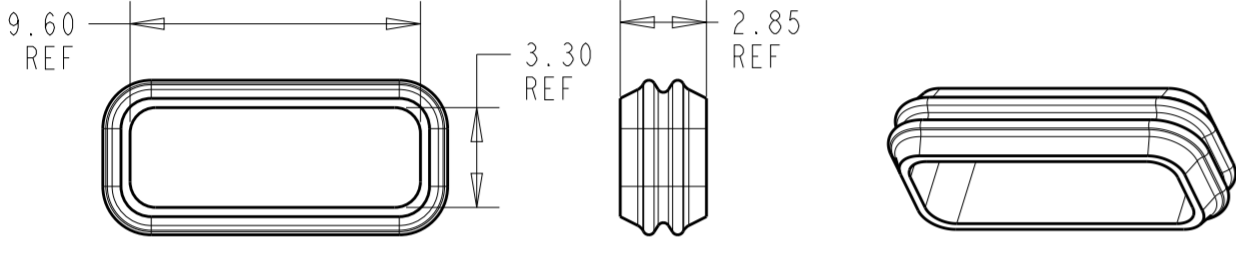

REVISIONS				
P	LTR	DESCRIPTION	DATE	APVD
	A	FIRST RELEASE	02APR2019	L.C D.Z

1x2 POSITION

1x3 POSITION

1x4 POSITION

1x5 POSITION

1x6 POSITION

1x7 POSITION

1x8 POSITION

- 1 MATERIAL: SILICONE RUBBER, INHERENTLY LUBRICATED
COLOR - BLUE
- 2. MATING PLUG HOUSING P/N'S: 2321918-*
- 3 PRELIMINARY PART - NOT RELEASED FOR PRODUCTION

1*8	3 2321920-8
1*7	3 2321920-7
1*6	2321920-6
1*5	2321920-5
1*4	2321920-4
1*3	2321920-3
1*2	2321920-2
POSITION	PART NUMBER

THIS DRAWING IS A CONTROLLED DOCUMENT.

DIMENSIONS:	TOLERANCES UNLESS OTHERWISE SPECIFIED:	DWN B. WEAVER 05FEB2019	TE Connectivity
mm	0 PLC ±	CHK C. YI 05FEB2019	
	1 PLC ±	APVD C. YI 05FEB2019	
	2 PLC ±	PRODUCT SPEC 108-143069	
	3 PLC ±	APPLICATION SPEC 114-143067	NAME PERIMETER SEAL, SDL 2.5 WATERPROOF
	4 PLC ±	WEIGHT -	SIZE A2
	ANGLES ±	CUSTOMER DRAWING	CAGE CODE 00779
	FINISH -	SCALE 4:1	DRAWING NO C-2321920
		SHEET 1 OF 1	RESTRICTED TO -
		REV A	