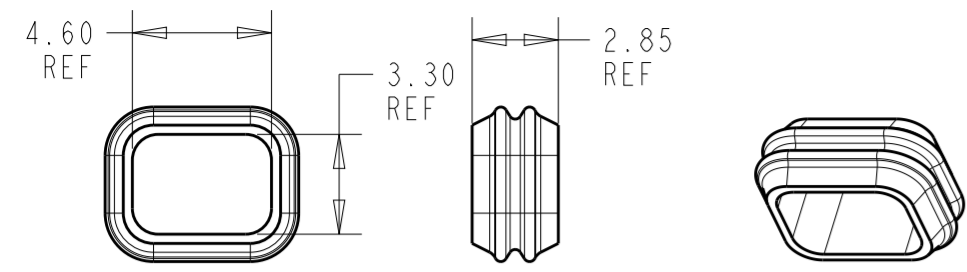

REVISIONS				
P	LTR	DESCRIPTION	DATE	APVD
	A	FIRST RELEASE	02APR2019	L.C D.Z

1x2 POSITION

1x3 POSITION

1x4 POSITION

1x5 POSITION

1x6 POSITION

1x7 POSITION

1x8 POSITION

- 1 MATERIAL: SILICONE RUBBER, INHERENTLY LUBRICATED
COLOR - BLUE
- 2. MATING PLUG HOUSING P/N'S: 2321918-*
- 3 PRELIMINARY PART - NOT RELEASED FOR PRODUCTION

1*8	3 2321920-8
1*7	3 2321920-7
1*6	2321920-6
1*5	2321920-5
1*4	2321920-4
1*3	2321920-3
1*2	2321920-2
POSITION	PART NUMBER

THIS DRAWING IS A CONTROLLED DOCUMENT.

DIMENSIONS:	TOLERANCES UNLESS OTHERWISE SPECIFIED:	DWN B. WEAVER 05FEB2019	TE Connectivity
mm	0 PLC ±	CHK C. YI 05FEB2019	
	1 PLC ±	APVD C. YI 05FEB2019	
	2 PLC ±	PRODUCT SPEC 108-143069	
	3 PLC ±	APPLICATION SPEC 114-143067	NAME PERIMETER SEAL, SDL 2.5 WATERPROOF
	4 PLC ±	WEIGHT -	SIZE A2
	ANGLES ±	CUSTOMER DRAWING	CAGE CODE 00779
	FINISH -	SCALE 4:1	DRAWING NO C-2321920
		SHEET 1 OF 1	RESTRICTED TO -
		REV A	