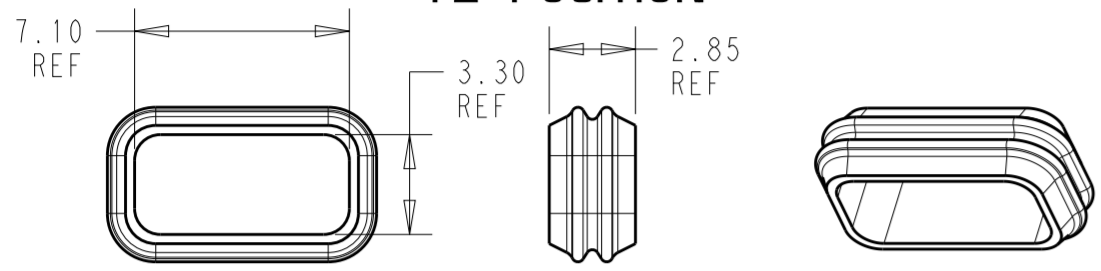

REVISIONS				
P	LTR	DESCRIPTION	DATE	APVD
	A	FIRST RELEASE	02APR2019	L.C D.Z

1x2 POSITION

1x3 POSITION

1x4 POSITION

1x5 POSITION

1x6 POSITION

1x7 POSITION

1x8 POSITION

- 1 MATERIAL: SILICONE RUBBER, INHERENTLY LUBRICATED
COLOR - BLUE
- 2. MATING PLUG HOUSING P/N'S: 2321918-*
- 3 PRELIMINARY PART - NOT RELEASED FOR PRODUCTION

1*8	3 2321920-8
1*7	3 2321920-7
1*6	2321920-6
1*5	2321920-5
1*4	2321920-4
1*3	2321920-3
1*2	2321920-2
POSITION	PART NUMBER

THIS DRAWING IS A CONTROLLED DOCUMENT.

DIMENSIONS:	TOLERANCES UNLESS OTHERWISE SPECIFIED:	DWN B. WEAVER 05FEB2019	TE Connectivity
mm	0 PLC ±	CHK C. YI 05FEB2019	
	1 PLC ±	APVD C. YI 05FEB2019	
	2 PLC ±	PRODUCT SPEC 108-143069	
	3 PLC ±	APPLICATION SPEC 114-143067	NAME PERIMETER SEAL, SDL 2.5 WATERPROOF
	4 PLC ±	WEIGHT -	SIZE A2
	ANGLES ±	CUSTOMER DRAWING	CAGE CODE 00779
	FINISH -	SCALE 4:1	DRAWING NO C-2321920
		SHEET 1 OF 1	RESTRICTED TO -
		REV A	