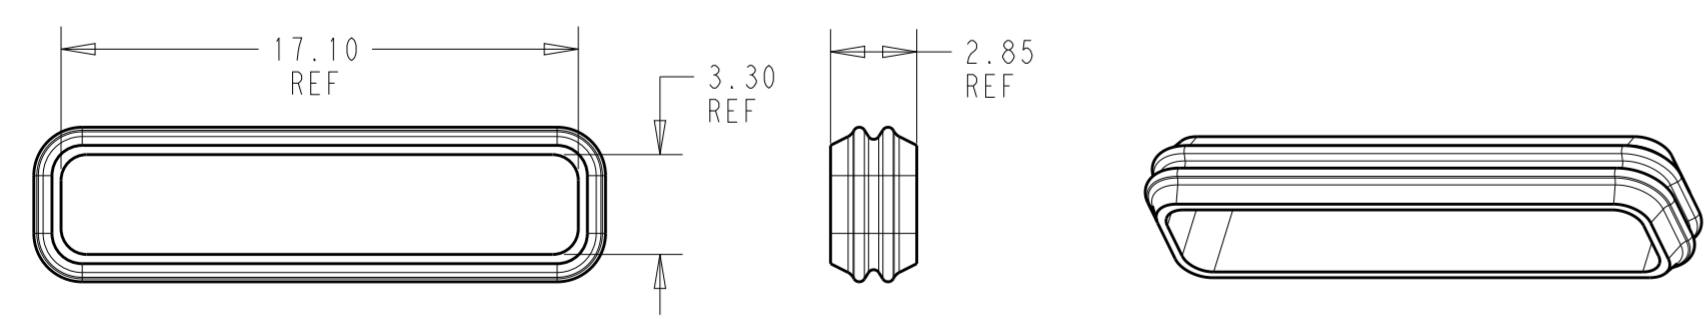

REVISIONS				
P	LTR	DESCRIPTION	DATE	APVD
	A	FIRST RELEASE	02APR2019	L.C D.Z

1x2 POSITION

1x3 POSITION

1x4 POSITION

1x5 POSITION

1x6 POSITION

1x7 POSITION

1x8 POSITION

- 1 MATERIAL: SILICONE RUBBER, INHERENTLY LUBRICATED
COLOR - BLUE
- 2. MATING PLUG HOUSING P/N'S: 2321918-*
- 3 PRELIMINARY PART - NOT RELEASED FOR PRODUCTION

1*8	3 2321920-8
1*7	3 2321920-7
1*6	2321920-6
1*5	2321920-5
1*4	2321920-4
1*3	2321920-3
1*2	2321920-2
POSITION	PART NUMBER

THIS DRAWING IS A CONTROLLED DOCUMENT.

DIMENSIONS:	TOLERANCES UNLESS OTHERWISE SPECIFIED:	DWN B. WEAVER 05FEB2019	TE Connectivity
mm	0 PLC ±	CHK C. YI 05FEB2019	
	1 PLC ±	APVD C. YI 05FEB2019	
	2 PLC ±	PRODUCT SPEC 108-143069	
	3 PLC ±	APPLICATION SPEC 114-143067	NAME PERIMETER SEAL, SDL 2.5 WATERPROOF
	4 PLC ±	WEIGHT -	SIZE A2
	ANGLES ±	CUSTOMER DRAWING	CAGE CODE 00779
	FINISH -	SCALE 4:1	DRAWING NO C-2321920
		SHEET 1 OF 1	RESTRICTED TO -
		REV A	