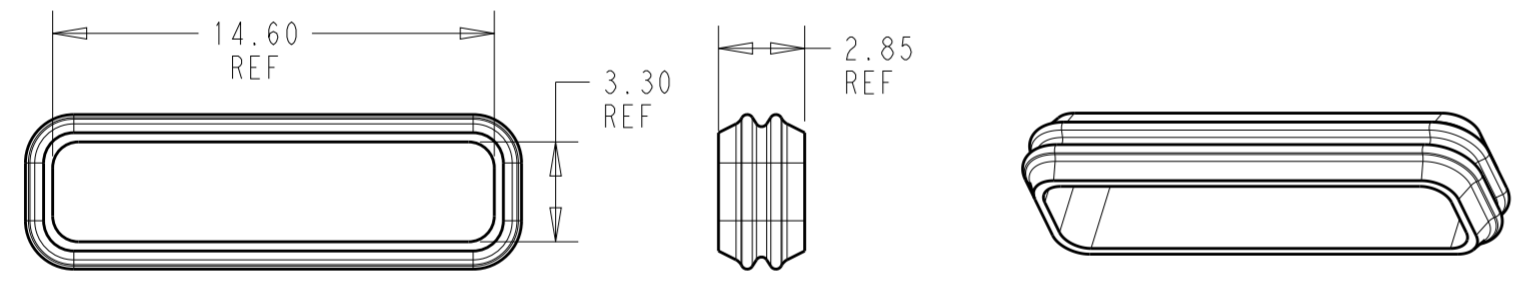

REVISIONS				
P	LTR	DESCRIPTION	DATE	APVD
	A	FIRST RELEASE	02APR2019	L.C D.Z

1x2 POSITION

1x3 POSITION

1x4 POSITION

1x5 POSITION

1x6 POSITION

1x7 POSITION

1x8 POSITION

- 1 MATERIAL: SILICONE RUBBER, INHERENTLY LUBRICATED
COLOR - BLUE
- 2. MATING PLUG HOUSING P/N'S: 2321918-*
- 3 PRELIMINARY PART - NOT RELEASED FOR PRODUCTION

1*8	3 2321920-8
1*7	3 2321920-7
1*6	2321920-6
1*5	2321920-5
1*4	2321920-4
1*3	2321920-3
1*2	2321920-2
POSITION	PART NUMBER

THIS DRAWING IS A CONTROLLED DOCUMENT.

DIMENSIONS:	TOLERANCES UNLESS OTHERWISE SPECIFIED:	DWN B. WEAVER 05FEB2019	TE Connectivity
mm	0 PLC ±	CHK C. YI 05FEB2019	
	1 PLC ±	APVD C. YI 05FEB2019	
	2 PLC ±	PRODUCT SPEC 108-143069	
	3 PLC ±	APPLICATION SPEC 114-143067	NAME PERIMETER SEAL, SDL 2.5 WATERPROOF
	4 PLC ±	WEIGHT -	SIZE A2
	ANGLES ±	CUSTOMER DRAWING	CAGE CODE 00779
	FINISH -	SCALE 4:1	DRAWING NO C-2321920
		SHEET 1 OF 1	RESTRICTED TO -
		REV A	