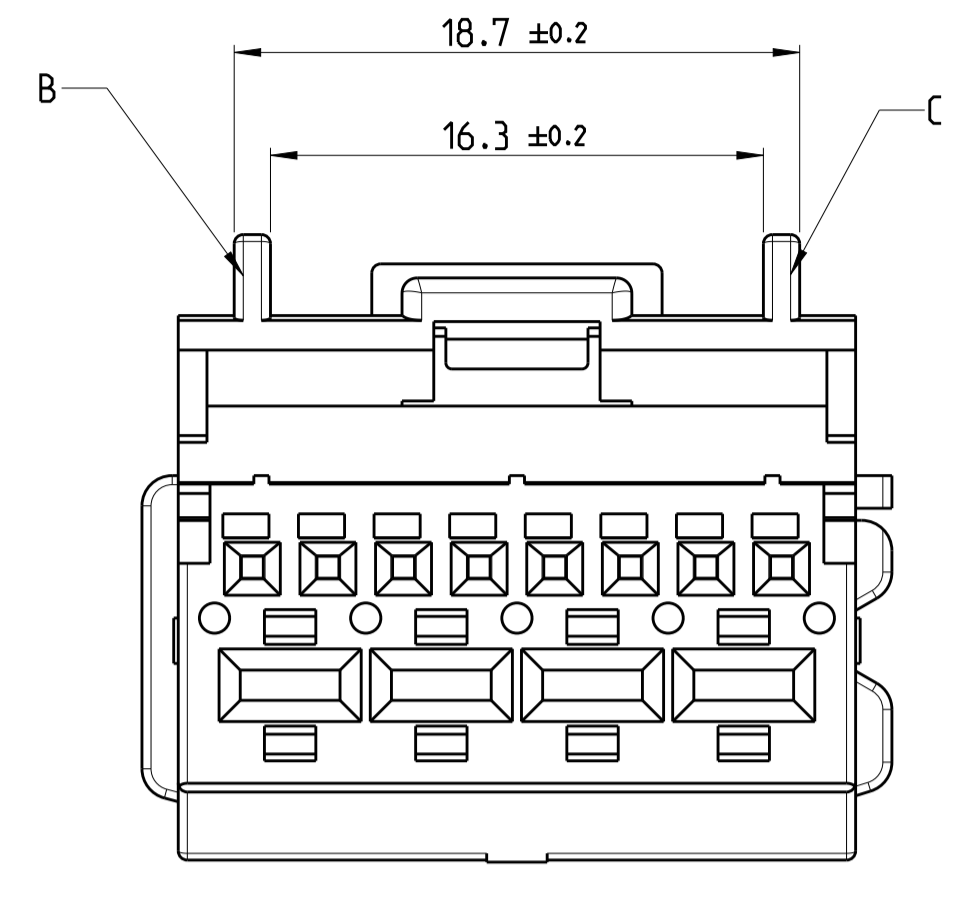

② CODING B,C
 2322347-2 AS SHOWN

① CODING A,D
 2322347-1 AS SHOWN

REVISIONS				
P	LTR	DESCRIPTION	DATE	DWN APVD
A		NEW PRODUCT RELEASED	31AUG2017	T.D I.Y
B		ECR-19-004905	13JUN2019	J.L I.Y

RETAINER CLOSED PICTURE

⑥ OPEN GUIDE:
 TO OPEN THE LOCKED RETAINER, USE A Ø 1X0.18MM SCREWDRIVER AND PUSH IT IN THE SHOWN OPENING.

NOTES

- 1 MATING PART EXECUTION TO INTERFACE 114-101068
- 2 SUITABLE CONTACT
 MQS: 1355717, 928999, 963715
 MCP2.8K: 1241386, 1241388, 1241390
- 3 SUITABLE MATING HOUSING 2311788/2321709
- 4 MATERIAL REMOVAL OPTIONAL IN EXECUTION AND POSITION ACC. TO MANUFACTURE POSSIBLE
- 5 PACKAGE: LOOSE PIECE IN CARTON BOX
- ⑥ CONDITION ON DELIVERY:
 SECONDARY LOCK DEVICE SHOULD BE IN PRELOCK POSITION
 --IF IN ENDOCK POSITION AFTER TRANSPORTATION,
 PLEASE REOPEN IT IN ACCORDANCE THE OPENING GUIDE

TE-PART NO	REV.	COD.	MATERIAL	COLOUR	RAL	VOLUME [cm ³]	WEIGHT [g]	POS.
2322347-4	B	B.D	PBT-GF10	BLUE	5012	1.976	2.71	4
2322347-3	B	A.C	PBT-GF10	GREEN	6018	1.976	2.71	3
2322347-2	B	B.C	PBT-GF10	BROWN	1011	1.976	2.71	2
2322347-1	B	A.D	PBT-GF10	BLACK	9011	1.976	2.71	1

THIS DRAWING IS A CONTROLLED DOCUMENT.		DWN T.DONG 16AUG2017	
DIMENSIONS: mm		CHK E.JIANG 31AUG2017	
TOLERANCES UNLESS OTHERWISE SPECIFIED		APVD L.YIN 31AUG2017	NAME
0 PLC ± 1 PLC ± 2 PLC ± 3 PLC ± 4 PLC ± 5 BCC ± DIMENSIONAL FINISHES ±0.2*		PRODUCT SPEC 108-101599	HYBRID MQS 8POS./MCP2.8K 4POS.. REC.. HSG.
MATERIAL SEE TABLE		WEIGHT -	SIZE CAGE CODE DRAWING NO RESTRICTED TO
SEE TABLE		CUSTOMER DRAWING	A 1 00779 C=2322347
		SCALE 4:1	SHEET 1 OF 1 REV B