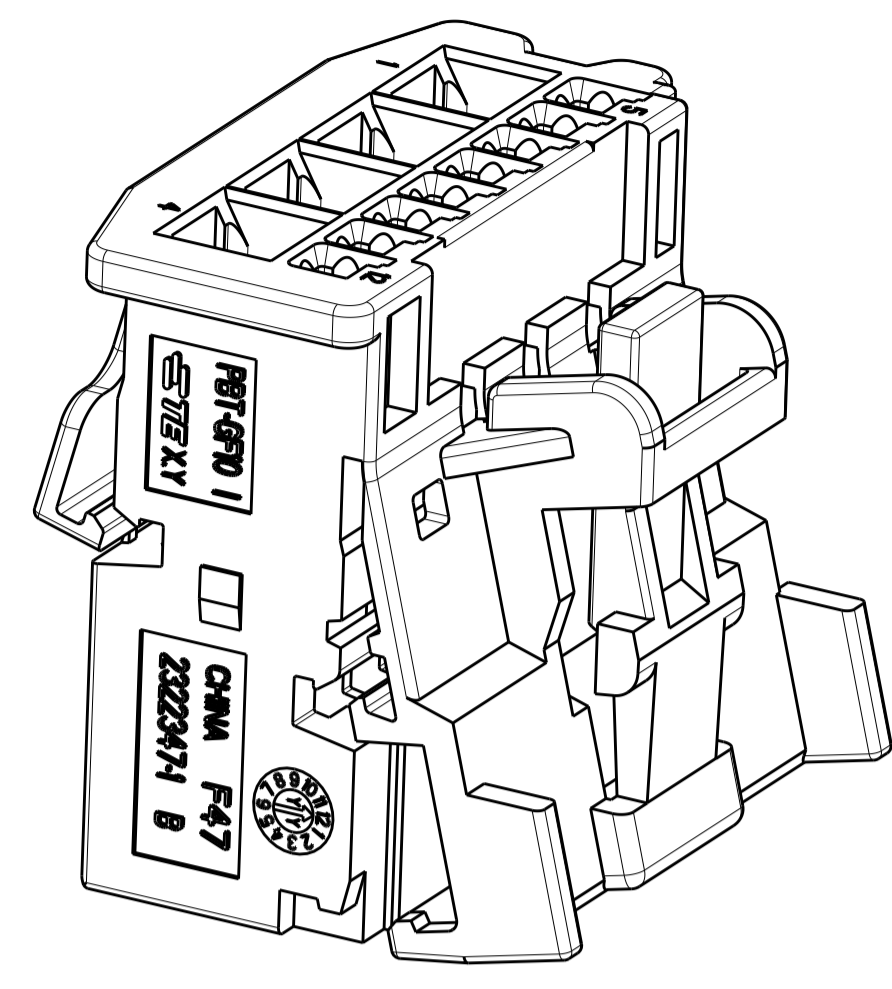

② CODING B,C
 2322347-2 AS SHOWN

① CODING A,D
 2322347-1 AS SHOWN

REVISIONS				
P	LTR	DESCRIPTION	DATE	DWN APVD
A		NEW PRODUCT RELEASED	31AUG2017	T.D I.Y
B		ECR-19-004905	13JUN2019	J.L I.Y

RETAINER CLOSED PICTURE

⑥ OPEN GUIDE:
 TO OPEN THE LOCKED RETAINER, USE A Ø 1X0.18MM SCREWDRIVER AND PUSH IT IN THE SHOWN OPENING.

NOTES

- 1 MATING PART EXECUTION TO INTERFACE 114-101068
- 2 SUITABLE CONTACT
 MQS: 1355717, 928999, 963715
 MCP2.8K: 1241386, 1241388, 1241390
- 3 SUITABLE MATING HOUSING 2311788/2321709
- 4 MATERIAL REMOVAL OPTIONAL IN EXECUTION AND POSITION ACC. TO MANUFACTURE POSSIBLE
- 5 PACKAGE: LOOSE PIECE IN CARTON BOX
- ⑥ CONDITION ON DELIVERY:
 SECONDARY LOCK DEVICE SHOULD BE IN PRELOCK POSITION
 --IF IN ENDOCK POSITION AFTER TRANSPORTATION,
 PLEASE REOPEN IT IN ACCORDANCE THE OPENING GUIDE

TE-PART NO	REV.	COD.	MATERIAL	COLOUR	RAL	VOLUME [cm ³]	WEIGHT [g]	POS.
2322347-4	B	B.D	PBT-GF10	BLUE	5012	1.976	2.71	4
2322347-3	B	A.C	PBT-GF10	GREEN	6018	1.976	2.71	3
2322347-2	B	B.C	PBT-GF10	BROWN	1011	1.976	2.71	2
2322347-1	B	A.D	PBT-GF10	BLACK	9011	1.976	2.71	1