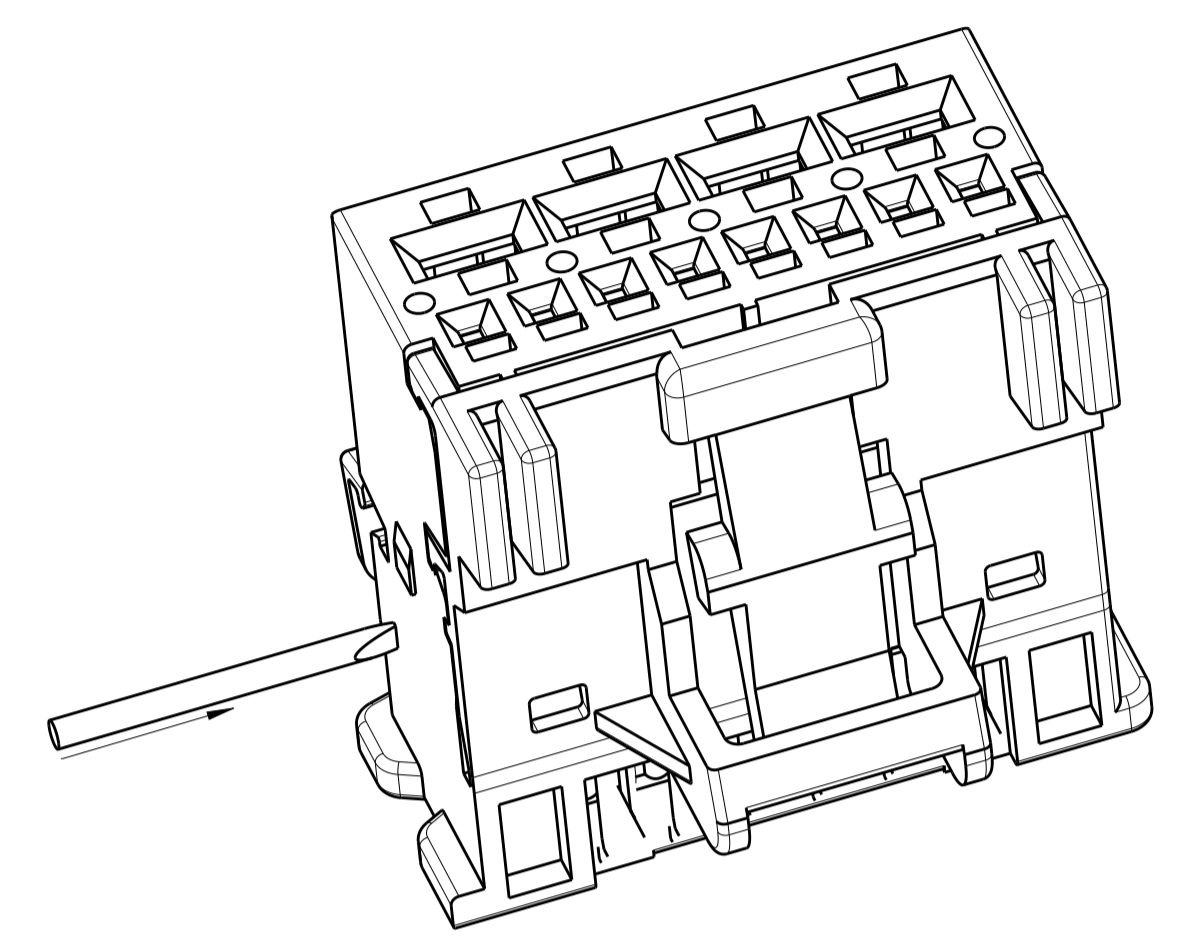

② CODING B,C
 2322347-2 AS SHOWN

① CODING A,D
 2322347-1 AS SHOWN

REVISIONS				
P	LTR	DESCRIPTION	DATE	DWN APVD
A		NEW PRODUCT RELEASED	31AUG2017	T.D I.Y
B		ECR-19-004905	13JUN2019	J.L I.Y

RETAINER CLOSED PICTURE

⑥ OPEN GUIDE:
 TO OPEN THE LOCKED RETAINER, USE A Ø 1X0.18MM SCREWDRIVER AND PUSH IT IN THE SHOWN OPENING.

NOTES

- 1 MATING PART EXECUTION TO INTERFACE 114-101068
- 2 SUITABLE CONTACT
 MQS: 1355717, 928999, 963715
 MCP2.8K: 1241386, 1241388, 1241390
- 3 SUITABLE MATING HOUSING 2311788/2321709
- 4 MATERIAL REMOVAL OPTIONAL IN EXECUTION AND POSITION ACC. TO MANUFACTURE POSSIBLE
- 5 PACKAGE: LOOSE PIECE IN CARTON BOX
- ⑥ CONDITION ON DELIVERY:
 SECONDARY LOCK DEVICE SHOULD BE IN PRELOCK POSITION
 --IF IN ENDOCK POSITION AFTER TRANSPORTATION,
 PLEASE REOPEN IT IN ACCORDANCE THE OPENING GUIDE

TE-PART NO	REV.	COD.	MATERIAL	COLOUR	RAL	VOLUME [cm ³]	WEIGHT [g]	POS.
2322347-4	B	B.D	PBT-GF10	BLUE	5012	1.976	2.71	4
2322347-3	B	A.C	PBT-GF10	GREEN	6018	1.976	2.71	3
2322347-2	B	B.C	PBT-GF10	BROWN	1011	1.976	2.71	2
2322347-1	B	A.D	PBT-GF10	BLACK	9011	1.976	2.71	1