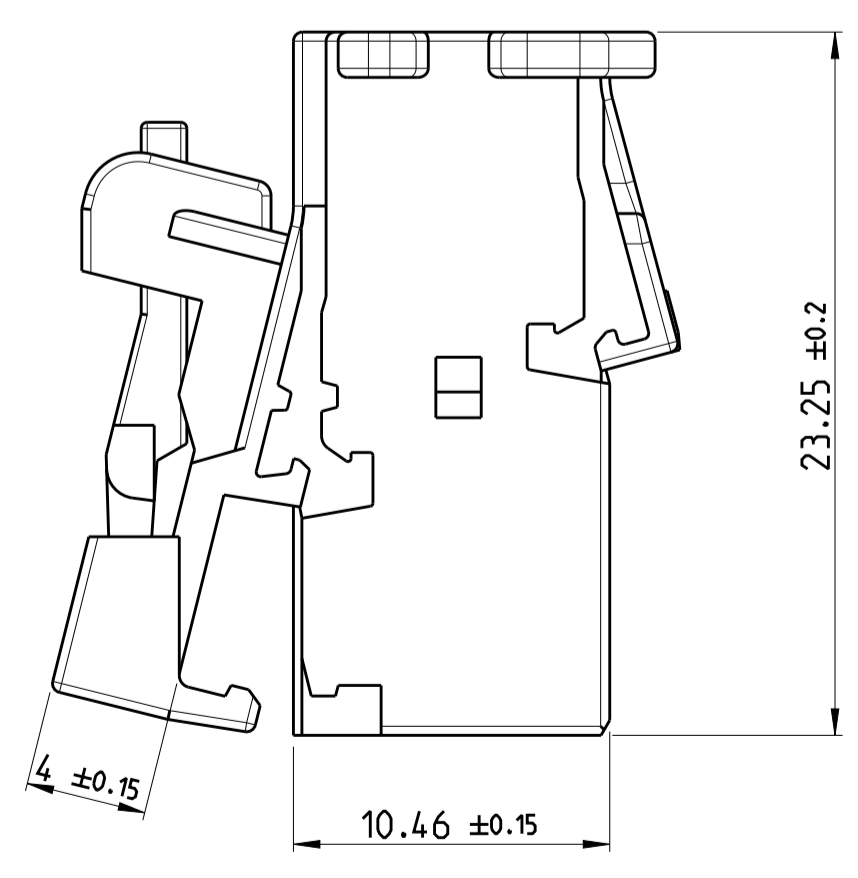

② CODING B,C
 2322347-2 AS SHOWN

① CODING A,D
 2322347-1 AS SHOWN

REVISIONS				
P	LTR	DESCRIPTION	DATE	DWN APVD
A		NEW PRODUCT RELEASED	31AUG2017	T.D I.Y
B		ECR-19-004905	13JUN2019	J.L I.Y

RETAINER CLOSED PICTURE

⑥ OPEN GUIDE:
 TO OPEN THE LOCKED RETAINER, USE A Ø 1X0.18MM SCREWDRIVER AND PUSH IT IN THE SHOWN OPENING.

NOTES

- 1 MATING PART EXECUTION TO INTERFACE 114-101068
- 2 SUITABLE CONTACT
 MQS: 1355717, 928999, 963715
 MCP2.8K: 1241386, 1241388, 1241390
- 3 SUITABLE MATING HOUSING 2311788/2321709
- 4 MATERIAL REMOVAL OPTIONAL IN EXECUTION AND POSITION ACC. TO MANUFACTURE POSSIBLE
- 5 PACKAGE: LOOSE PIECE IN CARTON BOX
- ⑥ CONDITION ON DELIVERY:
 SECONDARY LOCK DEVICE SHOULD BE IN PRELOCK POSITION
 --IF IN ENDOCK POSITION AFTER TRANSPORTATION,
 PLEASE REOPEN IT IN ACCORDANCE THE OPENING GUIDE

TE-PART NO	REV.	COD.	MATERIAL	COLOUR	RAL	VOLUME [cm ³]	WEIGHT [g]	POS.
2322347-4	B	B.D	PBT-GF10	BLUE	5012	1.976	2.71	4
2322347-3	B	A.C	PBT-GF10	GREEN	6018	1.976	2.71	3
2322347-2	B	B.C	PBT-GF10	BROWN	1011	1.976	2.71	2
2322347-1	B	A.D	PBT-GF10	BLACK	9011	1.976	2.71	1

THIS DRAWING IS A CONTROLLED DOCUMENT.		DWN T.DONG 16AUG2017	
DIMENSIONS: mm		CHK E.JIANG 31AUG2017	
TOLERANCES UNLESS OTHERWISE SPECIFIED		APVD L.YIN 31AUG2017	NAME
0 PLC ± 1 PLC ± 2 PLC ± 3 PLC ± 4 PLC ± 5 BCC ± DIMENSIONAL FINISHES ±0.2*		PRODUCT SPEC 108-101599	HYBRID MQS 8POS./MCP2.8K 4POS.. REC.. HSG.
MATERIAL SEE TABLE		WEIGHT -	SIZE CAGE CODE DRAWING NO RESTRICTED TO
SEE TABLE		CUSTOMER DRAWING	A 1 00779 C=2322347
		SCALE 4:1	SHEET 1 OF 1 REV B