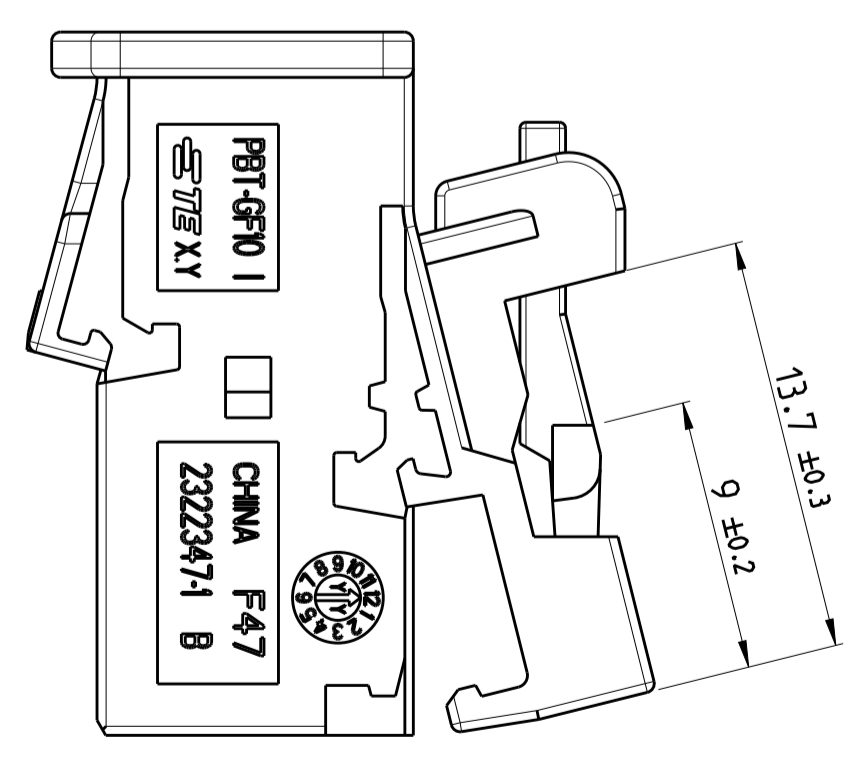

② CODING B,C
 2322347-2 AS SHOWN

① CODING A,D
 2322347-1 AS SHOWN

REVISIONS				
P	LTR	DESCRIPTION	DATE	DWN APVD
A		NEW PRODUCT RELEASED	31AUG2017	T.D I.Y
B		ECR-19-004905	13JUN2019	J.L I.Y

RETAINER CLOSED PICTURE

⑥ OPEN GUIDE:
 TO OPEN THE LOCKED RETAINER, USE A Ø 1X0.18MM SCREWDRIVER AND PUSH IT IN THE SHOWN OPENING.

NOTES

- 1 MATING PART EXECUTION TO INTERFACE 114-101068
- 2 SUITABLE CONTACT
 MQS: 1355717, 928999, 963715
 MCP2.8K: 1241386, 1241388, 1241390
- 3 SUITABLE MATING HOUSING 2311788/2321709
- 4 MATERIAL REMOVAL OPTIONAL IN EXECUTION AND POSITION ACC. TO MANUFACTURE POSSIBLE
- 5 PACKAGE: LOOSE PIECE IN CARTON BOX
- ⑥ CONDITION ON DELIVERY:
 SECONDARY LOCK DEVICE SHOULD BE IN PRELOCK POSITION
 --IF IN ENDOCK POSITION AFTER TRANSPORTATION,
 PLEASE REOPEN IT IN ACCORDANCE THE OPENING GUIDE

TE-PART NO	REV.	COD.	MATERIAL	COLOUR	RAL	VOLUME [cm ³]	WEIGHT [g]	POS.
2322347-4	B	B.D	PBT-GF10	BLUE	5012	1.976	2.71	4
2322347-3	B	A.C	PBT-GF10	GREEN	6018	1.976	2.71	3
2322347-2	B	B.C	PBT-GF10	BROWN	1011	1.976	2.71	2
2322347-1	B	A.D	PBT-GF10	BLACK	9011	1.976	2.71	1

THIS DRAWING IS A CONTROLLED DOCUMENT.		DWN T.DONG 16AUG2017	
DIMENSIONS: mm		CHK E.JIANG 31AUG2017	
TOLERANCES UNLESS OTHERWISE SPECIFIED		APVD L.YIN 31AUG2017	NAME
0 PLC ± 1 PLC ± 2 PLC ± 3 PLC ± 4 PLC ± 5 BCC ± DIMENSIONAL FINISHES ±0.2*		PRODUCT SPEC 108-101599	HYBRID MQS 8POS./MCP2.8K 4POS.. REC.. HSG.
MATERIAL SEE TABLE		WEIGHT -	SIZE CAGE CODE DRAWING NO RESTRICTED TO
SEE TABLE		CUSTOMER DRAWING	A 1 00779 C=2322347
		SCALE 4:1	SHEET 1 OF 1 REV B