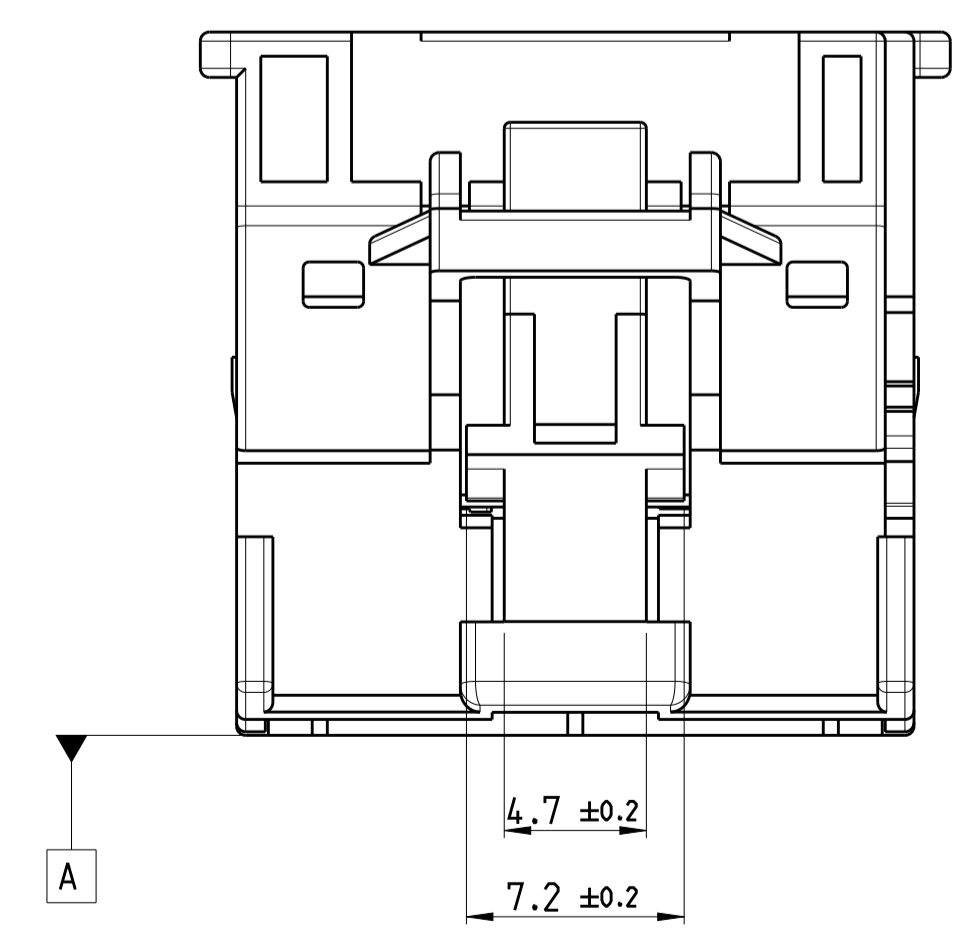

② CODING B,C
 2322347-2 AS SHOWN

① CODING A,D
 2322347-1 AS SHOWN

REVISIONS				
P	LTR	DESCRIPTION	DATE	DWN APVD
A		NEW PRODUCT RELEASED	31AUG2017	T.D I.Y
B		ECR-19-004905	13JUN2019	J.L I.Y

RETAINER CLOSED PICTURE

⑥ OPEN GUIDE:
 TO OPEN THE LOCKED RETAINER, USE A Ø 1X0.18MM SCREWDRIVER AND PUSH IT IN THE SHOWN OPENING.

NOTES

- 1 MATING PART EXECUTION TO INTERFACE 114-101068
- 2 SUITABLE CONTACT
 MQS: 1355717, 928999, 963715
 MCP2.8K: 1241386, 1241388, 1241390
- 3 SUITABLE MATING HOUSING 2311788/2321709
- 4 MATERIAL REMOVAL OPTIONAL IN EXECUTION AND POSITION ACC. TO MANUFACTURE POSSIBLE
- 5 PACKAGE: LOOSE PIECE IN CARTON BOX
- ⑥ CONDITION ON DELIVERY:
 SECONDARY LOCK DEVICE SHOULD BE IN PRELOCK POSITION
 --IF IN ENDOCK POSITION AFTER TRANSPORTATION,
 PLEASE REOPEN IT IN ACCORDANCE THE OPENING GUIDE

TE-PART NO	REV.	COD.	MATERIAL	COLOUR	RAL	VOLUME [cm ³]	WEIGHT [g]	POS.
2322347-4	B	B.D	PBT-GF10	BLUE	5012	1.976	2.71	4
2322347-3	B	A.C	PBT-GF10	GREEN	6018	1.976	2.71	3
2322347-2	B	B.C	PBT-GF10	BROWN	1011	1.976	2.71	2
2322347-1	B	A.D	PBT-GF10	BLACK	9011	1.976	2.71	1

THIS DRAWING IS A CONTROLLED DOCUMENT.		DWN T.DONG 16AUG2017	
DIMENSIONS: mm		CHK E.JIANG 31AUG2017	
TOLERANCES UNLESS OTHERWISE SPECIFIED		APVD L.YIN 31AUG2017	NAME
0 PLC ± 1 PLC ± 2 PLC ± 3 PLC ± 4 PLC ± 5 BCC ± DIMENSIONAL FINISHES ±0.2*		PRODUCT SPEC 108-101599	HYBRID MQS 8POS./MCP2.8K 4POS.. REC.. HSG.
MATERIAL SEE TABLE		WEIGHT -	SIZE CAGE CODE DRAWING NO RESTRICTED TO
SEE TABLE		CUSTOMER DRAWING	A 1 00779 C=2322347
		SCALE 4:1	SHEET 1 OF 1 REV B