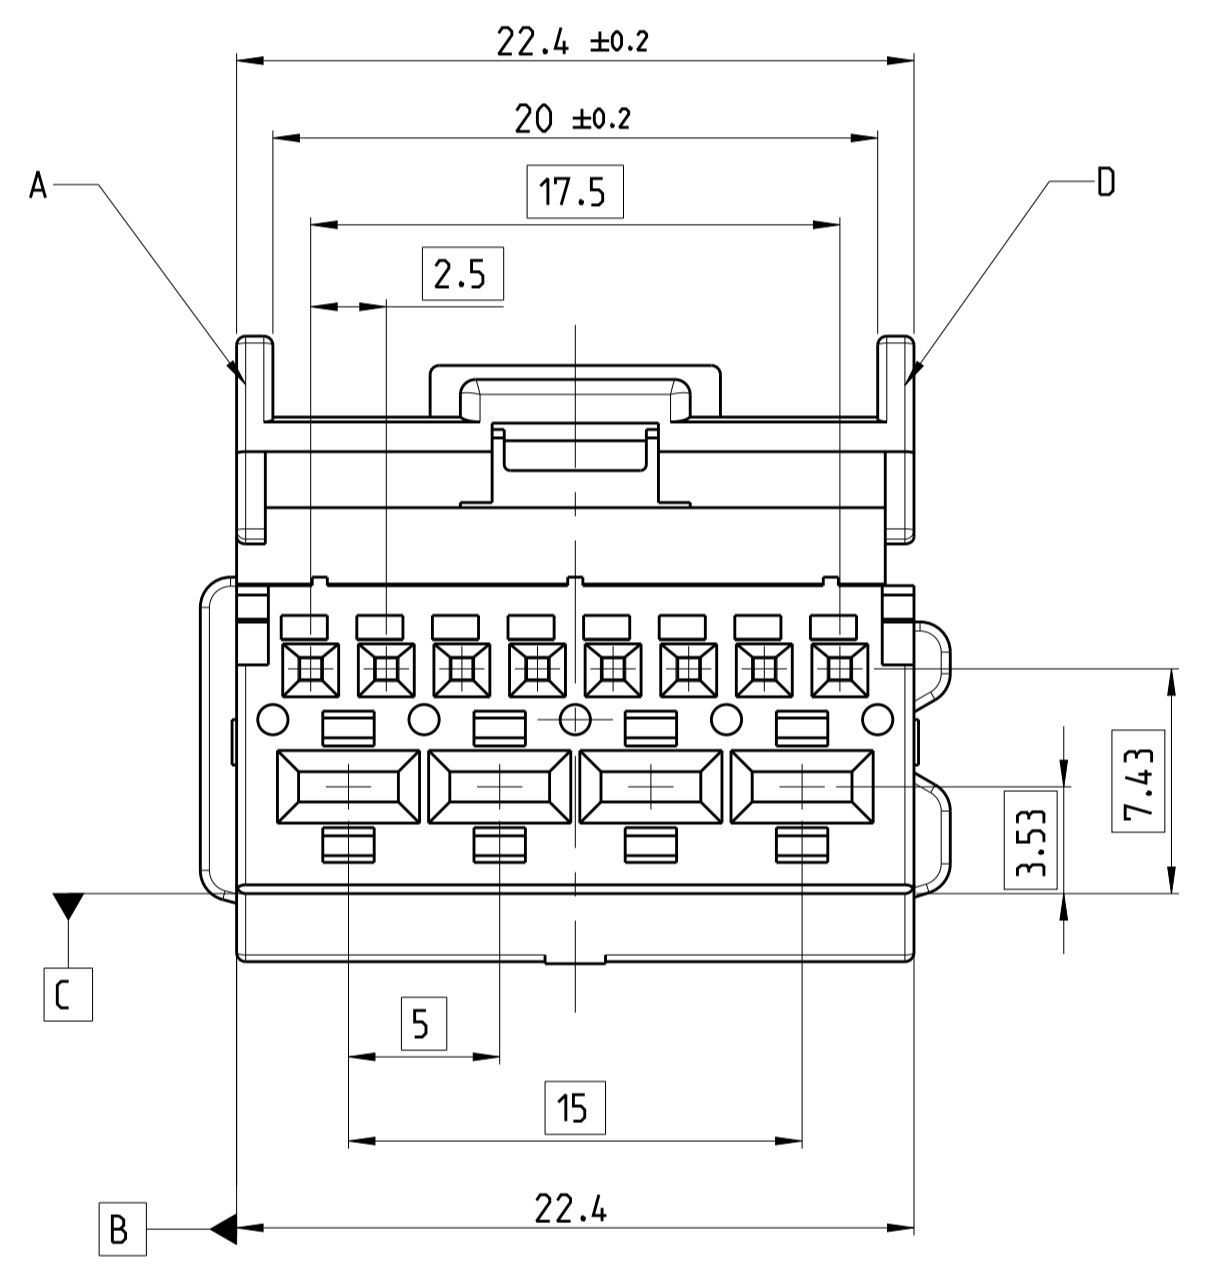

② CODING B,C
 2322347-2 AS SHOWN

① CODING A,D
 2322347-1 AS SHOWN

REVISIONS				
P	LTR	DESCRIPTION	DATE	DWN APVD
A		NEW PRODUCT RELEASED	31AUG2017	T.D I.Y
B		ECR-19-004905	13JUN2019	J.L I.Y

RETAINER CLOSED PICTURE

⑥ OPEN GUIDE:
 TO OPEN THE LOCKED RETAINER, USE A Ø 1X0.18MM SCREWDRIVER AND PUSH IT IN THE SHOWN OPENING.

NOTES

- 1 MATING PART EXECUTION TO INTERFACE 114-101068
- 2 SUITABLE CONTACT
 MQS: 1355717, 928999, 963715
 MCP2.8K: 1241386, 1241388, 1241390
- 3 SUITABLE MATING HOUSING 2311788/2321709
- 4 MATERIAL REMOVAL OPTIONAL IN EXECUTION AND POSITION ACC. TO MANUFACTURE POSSIBLE
- 5 PACKAGE: LOOSE PIECE IN CARTON BOX
- ⑥ CONDITION ON DELIVERY:
 SECONDARY LOCK DEVICE SHOULD BE IN PRELOCK POSITION
 --IF IN ENDOCK POSITION AFTER TRANSPORTATION,
 PLEASE REOPEN IT IN ACCORDANCE THE OPENING GUIDE

TE-PART NO	REV.	COD.	MATERIAL	COLOUR	RAL	VOLUME [cm ³]	WEIGHT [g]	POS.
2322347-4	B	B.D	PBT-GF10	BLUE	5012	1.976	2.71	4
2322347-3	B	A.C	PBT-GF10	GREEN	6018	1.976	2.71	3
2322347-2	B	B.C	PBT-GF10	BROWN	1011	1.976	2.71	2
2322347-1	B	A.D	PBT-GF10	BLACK	9011	1.976	2.71	1