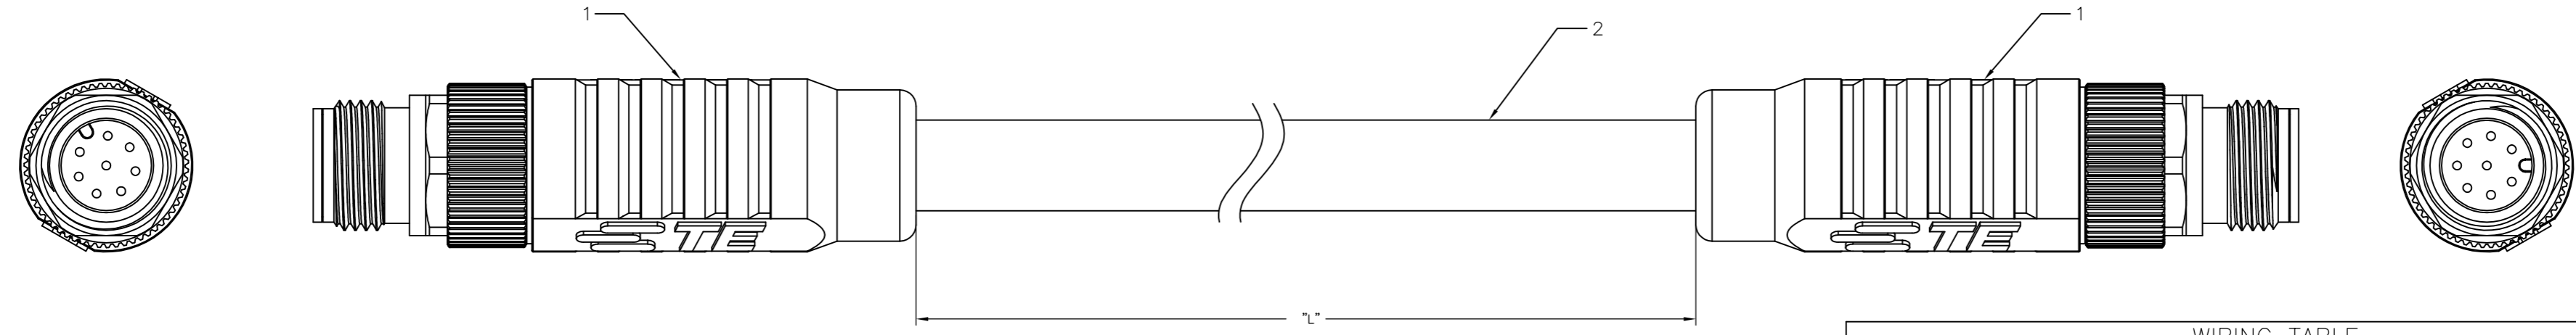

M12 A-8-CODE CABLE ASSEMBLY (STRAIGHT CONNECTOR)

WIRING TABLE				
PIN		568-B WIRING		PIN
1		WHITE ORANGE		1
2		ORANGE		2
3		WHITE GREEN		3
4		BLUE		4
5		WHITE BLUE		5
6		GREEN		6
7		WHITE BROWN		7
8		BROWN		8

SECTIONAL PICTORIAL VIEW OF THE CABLE

PICTORIAL VIEW

SL.NO.	PART NO.	DESCRIPTION	QTY
1	1-2823449-6	M12 A-CODED M-8 MALE CONNECTOR	2
2	2297799-1	TE CAT 7 CABLE (COLOR: BLUE)	METER (REF. TABLE)

THIS DRAWING IS A CONTROLLED DOCUMENT.