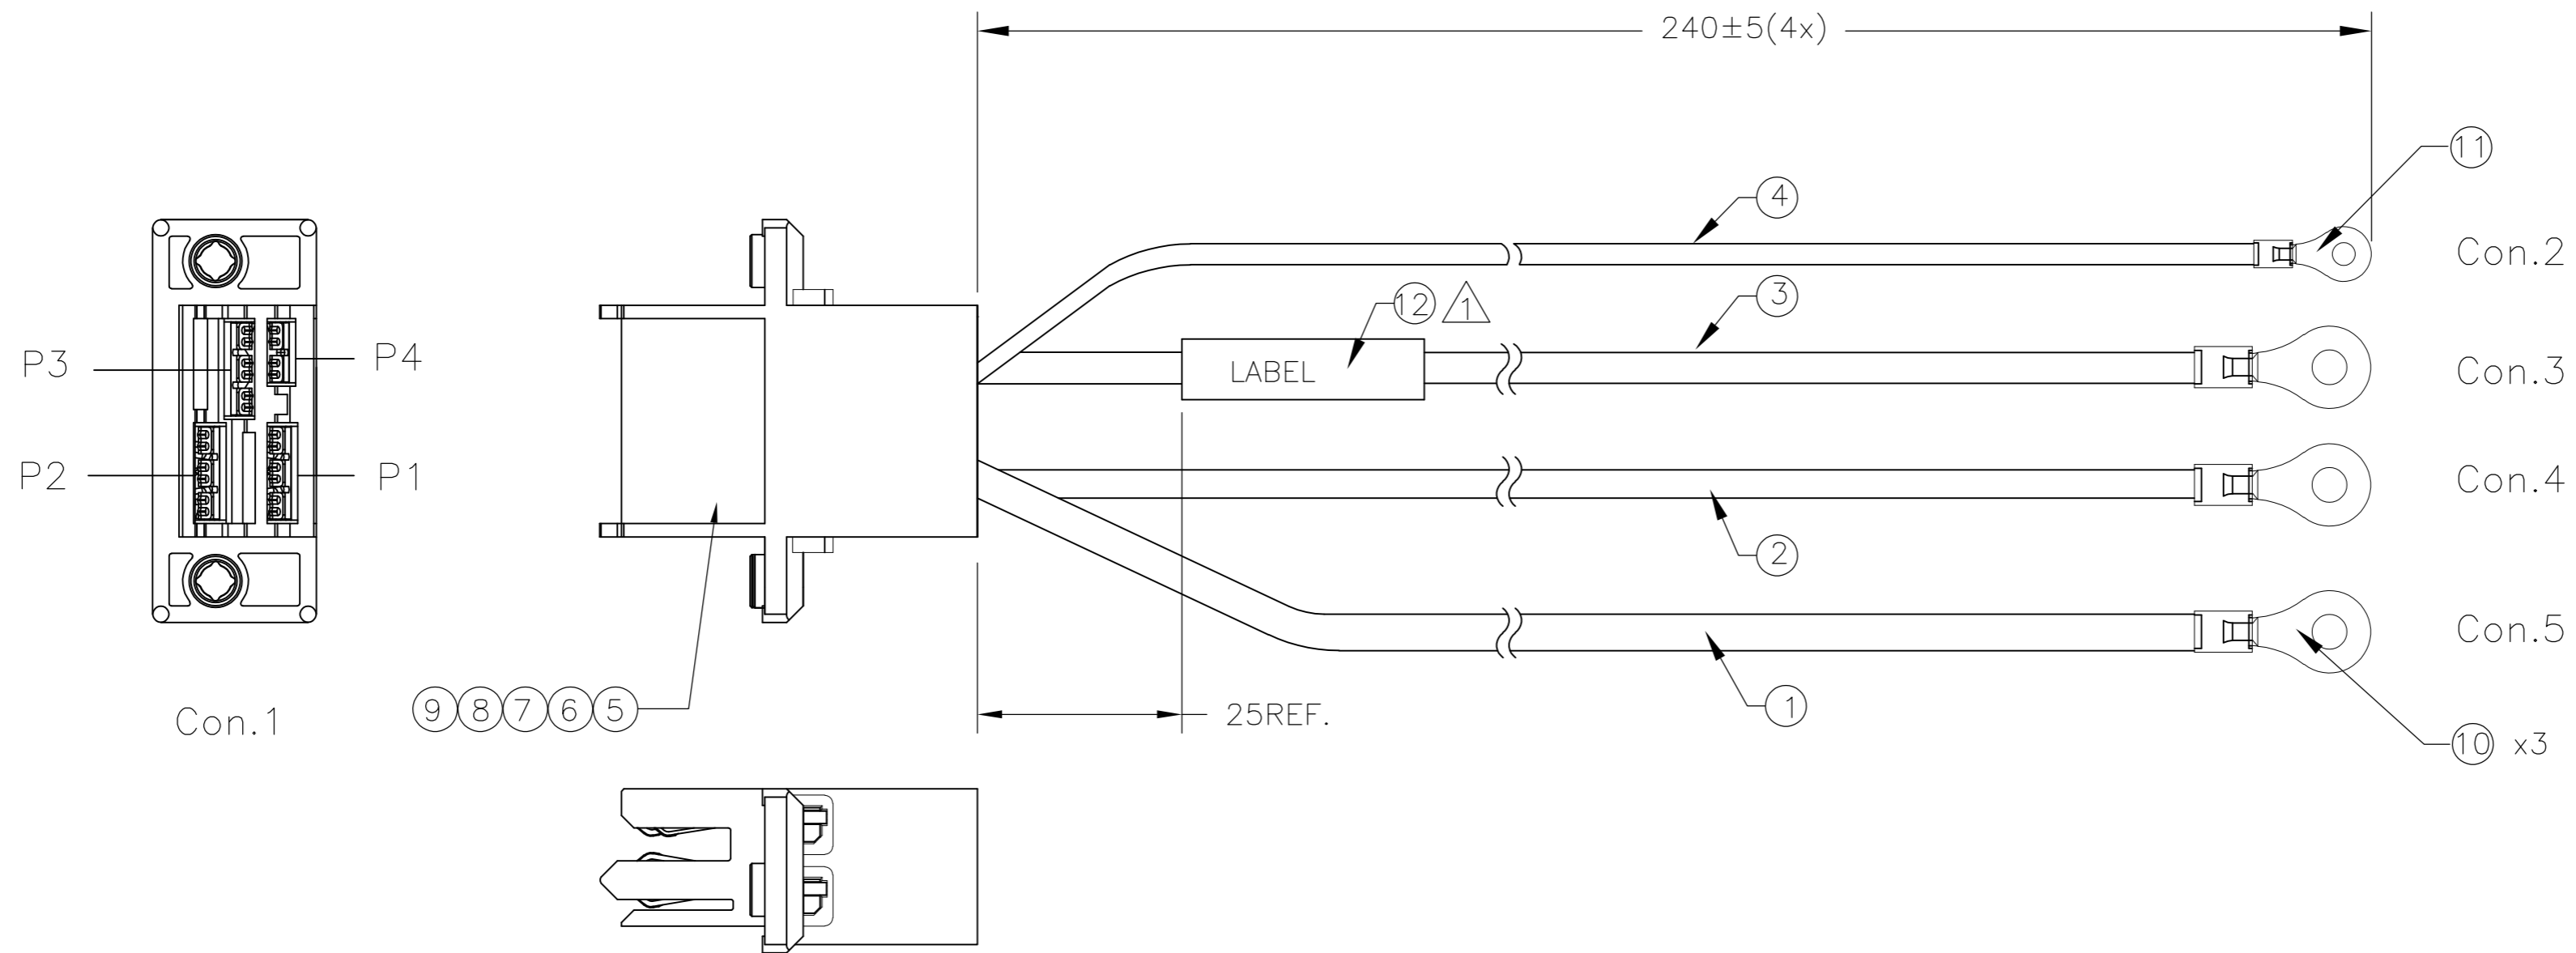

THIS DRAWING IS UNPUBLISHED. RELEASED FOR PUBLICATION
© COPYRIGHT - By - ALL RIGHTS RESERVED.

REVISIONS					
P	LTR	DESCRIPTION	DATE	DWN	APVD
A		RELEASED	05SEP2017	AC	DZ

2323857-1	CABLE ASSY ONLY
TE P/N	NOTE

WIRING CHART:

Con.1	WIRE COLOR	TO	WIRE SIZE
P1-Power	RED	Con.5	8AWG
P2-Ground	GREEN	Con.4	8AWG
P3-Return	BLACK	Con.3	8AWG
P4-Senser	WHITE	Con.2	18AWG

QTY	PC	DESCRIPTION	ITEM
1	PC	LABEL	12
1	PC	R-TERMINAL, 18AWG, M4	11
3	PC	R-TERMINAL, 8AWG, M6	10
1	PC	SENSOR CONTACT	9
2	PC	POWER CONTACT	8
1	PC	GROUND CONTACT	7
4	PC	SECOND LOCK	6
1	PC	HOUSING, TRIBUTARY	5
AR	MR	WIRE, 18AWG, WHITE	4
AR	MR	WIRE, 8AWG, BALCK	3
AR	MR	WIRE, 8AWG, GREEN	2
AR	MR	WIRE, 8AWG, RED	1
-1	U/M	DESCRIPTION	ITEM

NOTES:

① THE MARKING TEXT AS FOLLOWS:

TE P/N REV.*
WWYY
MADE IN *****

—*: TE REV.
— DATE CODE
— COUNTRY OF ORIGIN

2. 100% ELECTRICALLY TESTED: OPEN/SHORT,HI-POT.

PRODUCT AND PROCESSING MUST MEET REQUIREMENTS OF TE CONNECTIVITY ENVIRONMENTAL STANDARD TEC-138-702

THIS DRAWING IS A CONTROLLED DOCUMENT.		DWN	09AUG2017	ADAM CHEN	
DIMENSIONS: mm		CHK	-	-	
TOLERANCES UNLESS OTHERWISE SPECIFIED:		APVD	09AUG2017	DAVID ZHANG	
0 PLC ± -		PRODUCT SPEC	-	-	
1 PLC ± -		APPLICATION SPEC	-	-	
2 PLC ± 0.25		WEIGHT	0	SIZE	A2
3 PLC ± -		FINISH	-	CAGE CODE	00779
4 PLC ± -		MATERIAL	-	DRAWING NO	C=2323857
ANGLES ± -		CUSTOMER DRAWING	-	SCALE	N.T.S
-		RESTRICTED TO	-	SHEET	1 OF 1
-		REV	A