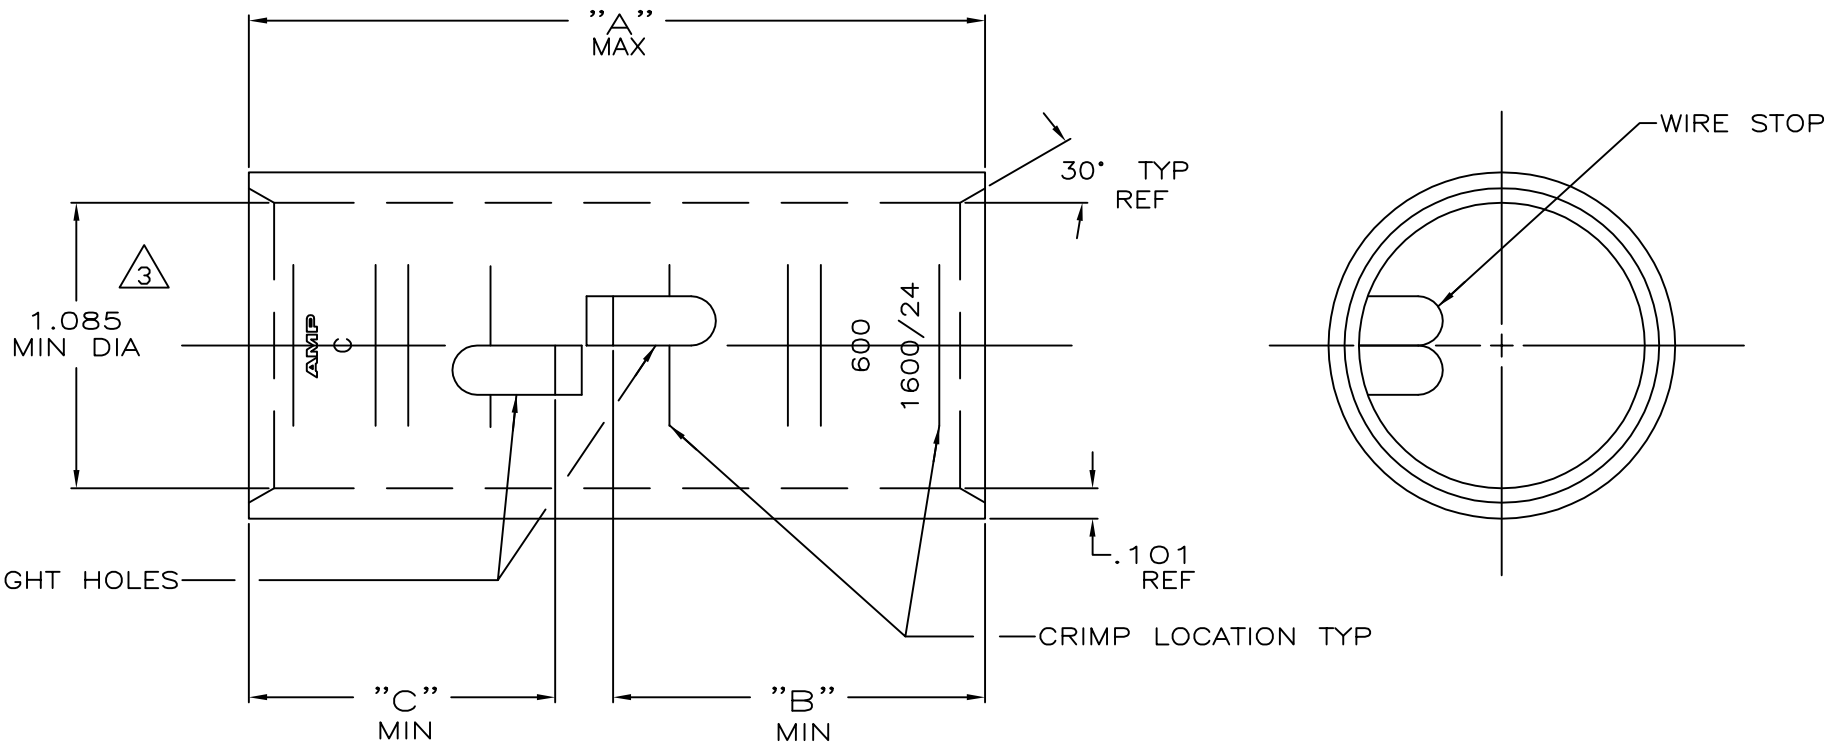

LOC G DIST 86

REVISIONS

P	LTR	DESCRIPTION	DATE	DWN	APVD
	S	ECR-13-000998	11FEB2013	PK	HS

1 TIN PL .000150 MIN THK MIL-T-10727

2 PART NO: 324467; .317 LB.
PART NO: 1-324467-0; .317 LB.
PART NO: 2-324467-3; .348 LB.

3 .045 MAX BURR ALLOWED INSIDE THE WIRE BARREL ID IN AREA OF SIGHT HOLE.

1.16	1.41	2.86	△	550-650 MCM	COPPER ASTM-B-75 ANNEALED	2-324467-3
1.16	1.16	2.61	CLEANED △			1-324467-0
"C"	"B"	"A"	FINISH	WIRE RANGE	MATERIAL	PART No

THIS DRAWING IS A CONTROLLED DOCUMENT.

DWN DK SCHRUM 4/24/89		TE Connectivity SPLICE, BUTT, AMPPOWER WIRE SIZE: 600 MCM
CHK MS FEHER 4/24/89		
APVD WJ VOCKROTH 11/8/89		
NAME		
DIMENSIONS: INCHES	TOLERANCES UNLESS OTHERWISE SPECIFIED:	PRODUCT SPEC
0 PLC ± -	1 PLC ± -	APPLICATION SPEC
2 PLC ± -	3 PLC ± -	WEIGHT
3 PLC ± -	4 PLC ANGLES ± -	2
MATERIAL SEE TABLE	FINISH SEE TABLE	CUSTOMER DRAWING
SIZE A3 CAGE CODE 00779		DRAWING NO C=324467
SCALE 2:1		SHEET 1 OF 1
REV S		RESTRICTED TO