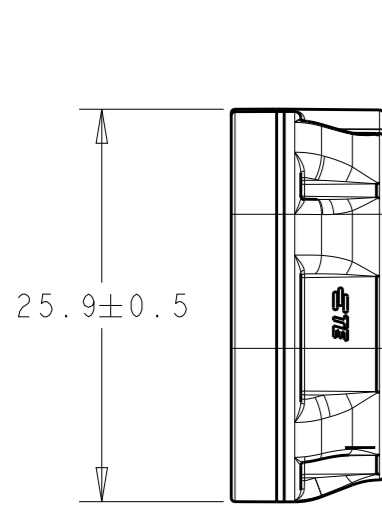

SCALE 2:1

NOTES:

- MATERIAL: PBT-GF30
- △ TE CONNECTIVITY (TE) PART-NO.
- ASSEMBLES TO:  
2325102-1, 2325102-2, 2325102-3,  
2325102-4, 2325102-5, 2325102-6,  
2325106-X.

SECTION B-B  
SCALE 2:1

SCALE 2:1

1.0±0.1mm	10.60	GREEN	1.42	2325098-8
2.0±0.1mm	9.60	VIOLET	1.30	2325098-7
3.0±0.1mm	8.60	YELLOW	1.19	2325098-6
3.5±0.1mm	8.10	GREY	1.12	2325098-4
4.5±0.1mm	7.10	BROWN	0.96	2325098-2
PANEL THICKNESS	DIM Z	COLOR	WEIGHT (g)	TE PART NO

THIS DRAWING IS A CONTROLLED DOCUMENT.

DIMENSIONS:	TOLERANCES UNLESS OTHERWISE SPECIFIED:
mm	
	0 PLC ±
	1 PLC ±
	2 PLC ±
	3 PLC ±
	4 PLC ±
	ANGLES ±
	FINISH -

MATERIAL  
SEE NOTES

DWN	09MAY2018
CHK	09MAY2018
APVD	31OCT2019
PRODUCT SPEC	108-151045
APPLICATION SPEC	114-151045
WEIGHT	SEE TABLE

<b>TE</b> TE Connectivity			
NAME enetSEAL+, MNTG CLIP			
SIZE	CAGE CODE	DRAWING NO	RESTRICTED TO
A3	00779	C-2325098	-

CUSTOMER DRAWING SCALE 5:1 SHEET 1 OF 1 REV A1