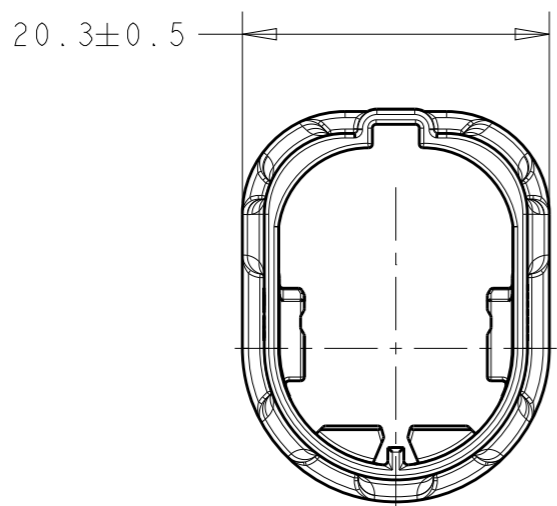

SCALE 2:1

NOTES:

- MATERIAL: PBT-GF30
- △ TE CONNECTIVITY (TE) PART-NO.
- ASSEMBLES TO:  
2325102-1, 2325102-2, 2325102-3,  
2325102-4, 2325102-5, 2325102-6,  
2325106-X.

SECTION B-B  
SCALE 2:1

SCALE 2:1

1.0±0.1mm	10.60	GREEN	1.42	2325098-8
2.0±0.1mm	9.60	VIOLET	1.30	2325098-7
3.0±0.1mm	8.60	YELLOW	1.19	2325098-6
3.5±0.1mm	8.10	GREY	1.12	2325098-4
4.5±0.1mm	7.10	BROWN	0.96	2325098-2
PANEL THICKNESS	DIM Z	COLOR	WEIGHT (g)	TE PART NO

THIS DRAWING IS A CONTROLLED DOCUMENT.

DIMENSIONS:	TOLERANCES UNLESS OTHERWISE SPECIFIED:
mm	
	0 PLC ±
	1 PLC ±
	2 PLC ±
	3 PLC ±
	4 PLC ±
	ANGLES ±
	FINISH -

MATERIAL  
SEE NOTES

DWN	09MAY2018
CHK	09MAY2018
APVD	31OCT2019
PRODUCT SPEC	108-151045
APPLICATION SPEC	114-151045
WEIGHT	SEE TABLE

<b>TE</b> TE Connectivity			
NAME enetSEAL+, MNTG CLIP			
SIZE	CAGE CODE	DRAWING NO	RESTRICTED TO
A3	00779	C-2325098	-

CUSTOMER DRAWING SCALE 5:1 SHEET 1 OF 1 REV A1