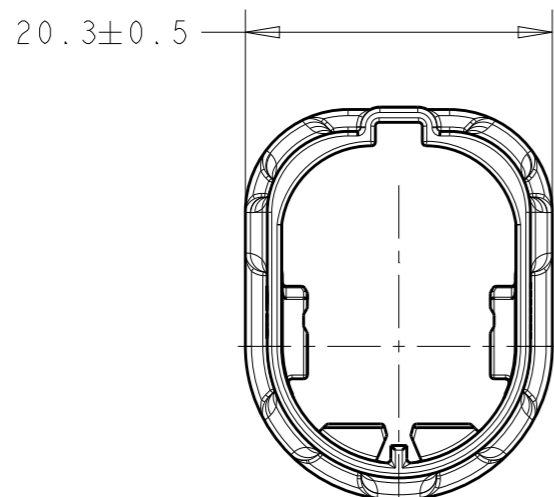

SCALE 2:1

NOTES:

- MATERIAL: PBT-GF30
- △ 2 TE CONNECTIVITY (TE) PART-NO.
- ASSEMBLES TO:
2325102-1, 2325102-2, 2325102-3,
2325102-4, 2325102-5, 2325102-6,
2325106-X.

SECTION B-B
SCALE 2:1

SCALE 2:1

1.0±0.1mm	10.60	GREEN	1.42	2325098-8
2.0±0.1mm	9.60	VIOLET	1.30	2325098-7
3.0±0.1mm	8.60	YELLOW	1.19	2325098-6
3.5±0.1mm	8.10	GREY	1.12	2325098-4
4.5±0.1mm	7.10	BROWN	0.96	2325098-2
PANEL THICKNESS	DIM Z	COLOR	WEIGHT (g)	TE PART NO

THIS DRAWING IS A CONTROLLED DOCUMENT.

DIMENSIONS:
mm

TOLERANCES UNLESS OTHERWISE SPECIFIED:

- 0 PLC ±
- 1 PLC ±
- 2 PLC ±
- 3 PLC ±
- 4 PLC ±
- ANGLES ±
- FINISH -

MATERIAL
SEE NOTES

DWN 09MAY2018

RAGHAV SATISH

TE Connectivity

NAME
enetSEAL+,
MNTG CLIP

SIZE CAGE CODE DRAWING NO

A300779 C-2325098

RESTRICTED TO

-

SCALE 5:1

SHEET 1 OF 1