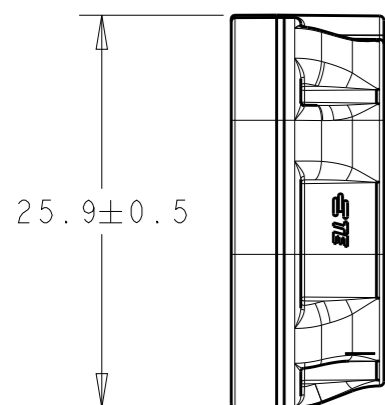

SCALE 2:1

NOTES:

- MATERIAL: PBT-GF30
- △ 2 TE CONNECTIVITY (TE) PART-NO.
- ASSEMBLES TO:
2325102-1, 2325102-2, 2325102-3,
2325102-4, 2325102-5, 2325102-6,
2325106-X.

SECTION B-B
SCALE 2:1

SCALE 2:1

1.0±0.1mm	10.60	GREEN	1.42	2325098-8
2.0±0.1mm	9.60	VIOLET	1.30	2325098-7
3.0±0.1mm	8.60	YELLOW	1.19	2325098-6
3.5±0.1mm	8.10	GREY	1.12	2325098-4
4.5±0.1mm	7.10	BROWN	0.96	2325098-2
PANEL THICKNESS	DIM Z	COLOR	WEIGHT (g)	TE PART NO

THIS DRAWING IS A CONTROLLED DOCUMENT.

DIMENSIONS:
mm

TOLERANCES UNLESS OTHERWISE SPECIFIED:

- 0 PLC ±
- 1 PLC ±
- 2 PLC ±
- 3 PLC ±
- 4 PLC ±
- ANGLES ±
- FINISH -

MATERIAL
SEE NOTES

DWN 09MAY2018

RAGHAV SATISH