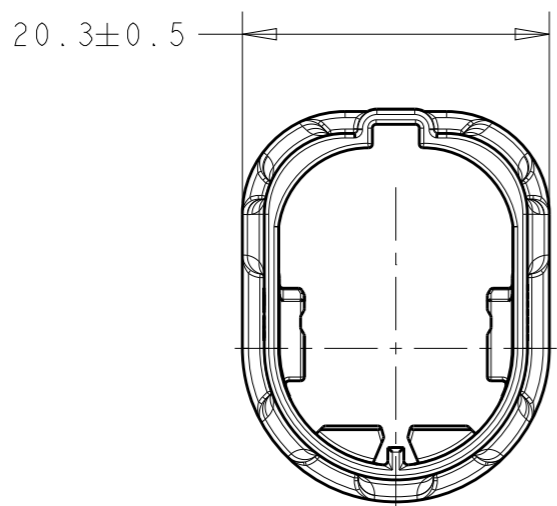

SCALE 2:1

NOTES:

- MATERIAL: PBT-GF30
- △ TE CONNECTIVITY (TE) PART-NO.
- ASSEMBLES TO:
2325102-1, 2325102-2, 2325102-3,
2325102-4, 2325102-5, 2325102-6,
2325106-X.

SECTION B-B
SCALE 2:1

SCALE 2:1

1.0±0.1mm	10.60	GREEN	1.42	2325098-8
2.0±0.1mm	9.60	VIOLET	1.30	2325098-7
3.0±0.1mm	8.60	YELLOW	1.19	2325098-6
3.5±0.1mm	8.10	GREY	1.12	2325098-4
4.5±0.1mm	7.10	BROWN	0.96	2325098-2
PANEL THICKNESS	DIM Z	COLOR	WEIGHT (g)	TE PART NO

THIS DRAWING IS A CONTROLLED DOCUMENT.

DIMENSIONS:	
mm	

TOLERANCES UNLESS OTHERWISE SPECIFIED:	
0 PLC	±
1 PLC	±
2 PLC	±
3 PLC	±
4 PLC	±
ANGLES	±
FINISH	-

MATERIAL
SEE NOTES

DWN 09MAY2018
RAGHAV SATISH
CHK 09MAY2018
DANIEL STACK
APVD 31OCT2019
D. KIFIN
PRODUCT SPEC
108-151045
APPLICATION SPEC
114-151045
WEIGHT
SEE TABLE

TE TE Connectivity

NAME
enetSEAL+,
MNTG CLIP

SIZE	CAGE CODE	DRAWING NO	RESTRICTED TO
A3	00779	C-2325098	-

CUSTOMER DRAWING SCALE 5:1 SHEET 1 OF 1 REV A1

X-ON Electronics

Largest Supplier of Electrical and Electronic Components