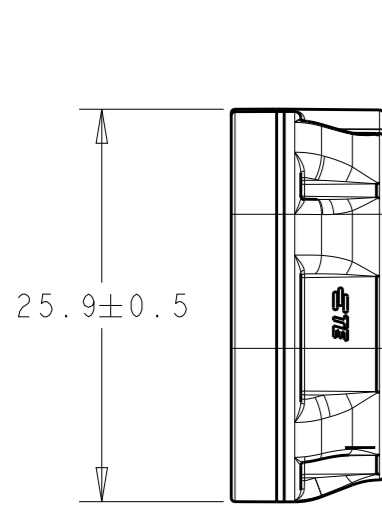

SCALE 2:1

NOTES:

- MATERIAL: PBT-GF30
- △ TE CONNECTIVITY (TE) PART-NO.
- ASSEMBLES TO:
2325102-1, 2325102-2, 2325102-3,
2325102-4, 2325102-5, 2325102-6,
2325106-X.

SECTION B-B
SCALE 2:1

SCALE 2:1

1.0±0.1mm	10.60	GREEN	1.42	2325098-8
2.0±0.1mm	9.60	VIOLET	1.30	2325098-7
3.0±0.1mm	8.60	YELLOW	1.19	2325098-6
3.5±0.1mm	8.10	GREY	1.12	2325098-4
4.5±0.1mm	7.10	BROWN	0.96	2325098-2
PANEL THICKNESS	DIM Z	COLOR	WEIGHT (g)	TE PART NO

THIS DRAWING IS A CONTROLLED DOCUMENT.

DIMENSIONS:	
mm	

TOLERANCES UNLESS OTHERWISE SPECIFIED:	
0 PLC	±
1 PLC	±
2 PLC	±
3 PLC	±
4 PLC	±
ANGLES	±
FINISH	-

MATERIAL
SEE NOTES

DWN 09MAY2018
RAGHAV SATISH
CHK 09MAY2018
DANIEL STACK
APVD 31OCT2019
D. KIFIN
PRODUCT SPEC
108-151045
APPLICATION SPEC
114-151045
WEIGHT
SEE TABLE

TE TE Connectivity

NAME
enetSEAL+,
MNTG CLIP

SIZE	CAGE CODE	DRAWING NO	RESTRICTED TO
A3	00779	C-2325098	-

CUSTOMER DRAWING SCALE 5:1 SHEET 1 OF 1 REV A1

X-ON Electronics

Largest Supplier of Electrical and Electronic Components