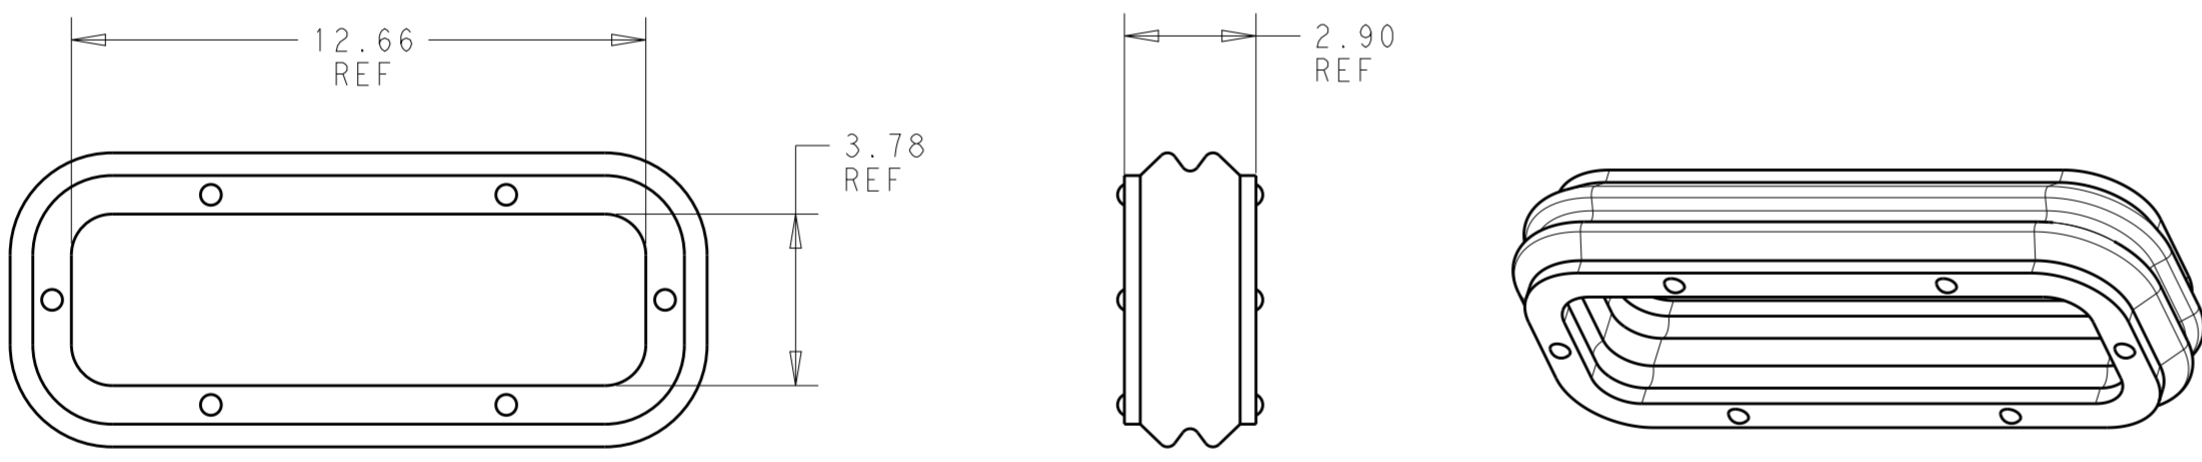

1*3 POSITION