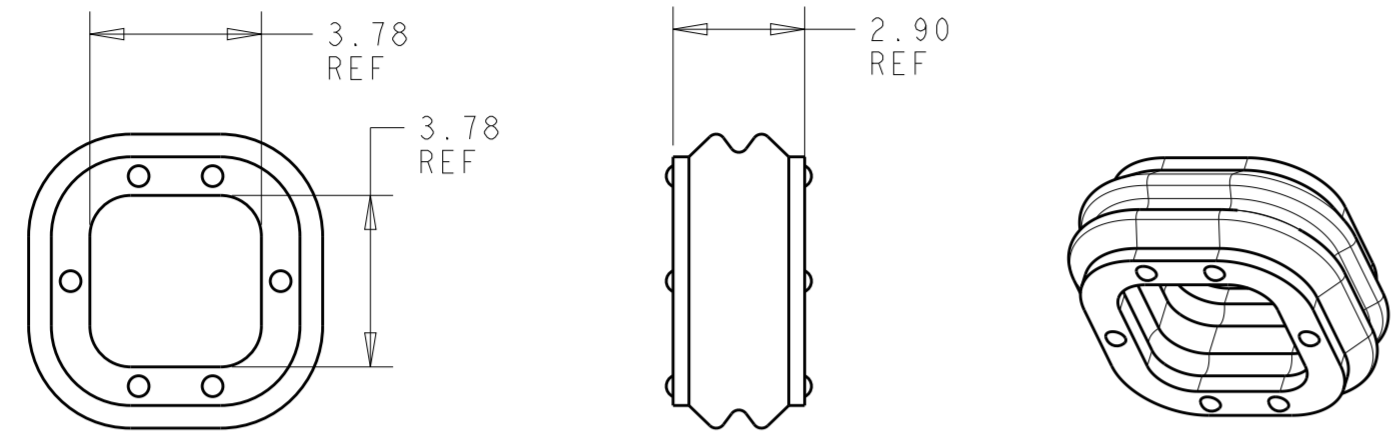

REVISIONS				
P	LTR	DESCRIPTION	DATE	APVD
A		RELEASED PER ECO-19-011398	23JUL2019	BKW CY
A1		REVISED PER ECR-20-100211	08AUG2020	JP VS

1*1 POSITION

⚠ MATERIAL: SILICONE RUBBER, INHERENTLY LUBRICATED
 COLOR - BLUE

2. MATING PLUG HOUSING P/N'S:
 -2332040-/*-2336229-*/*-2345728-1

⚠ PRELIMINARY PART - NOT RELEASED FOR PRODUCTION

1*2 POSITION

1*3 POSITION

1*4 POSITION

1*4	⚠ 2325347-4
1*3	2325347-3
1*2	2325347-2
1*1	2325347-1
POSITIONS	PART NUMBER

THIS DRAWING IS A CONTROLLED DOCUMENT.		DWN B. WEAVER 15 JUN 2018	TE Connectivity INTERFACE SEAL, POWER VERSA-LOCK	
DIMENSIONS: mm		CHK S. FERNANDES 15 JUN 2018		
TOLERANCES UNLESS OTHERWISE SPECIFIED:		APVD C. YI 15 JUN 2018	NAME	
0 PLC	±	PRODUCT SPEC	-	
1 PLC	±	108-143081	SIZE	
2 PLC	±	APPLICATION SPEC	A200779	
3 PLC	±	114-143082	CAGE CODE	
4 PLC	±	WEIGHT	G-2325347	
ANGLES	±	CUSTOMER DRAWING	DRAWING NO	
FINISH	-	SCALE 6:1	RESTRICTED TO	
	-	SHEET 1 OF 1	REV A1	