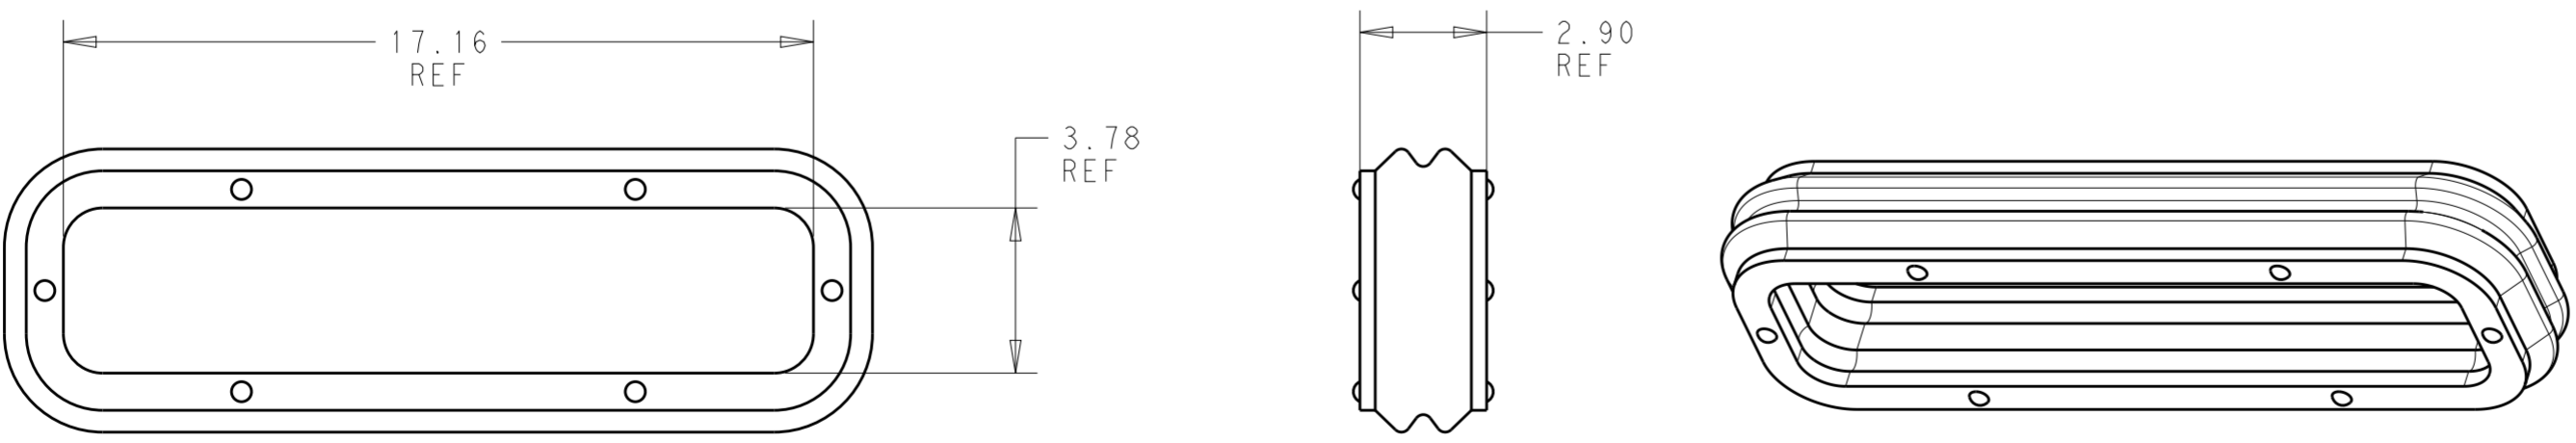

REVISIONS				
P	LTR	DESCRIPTION	DATE	APVD
A		RELEASED PER ECO-19-011398	23JUL2019	BKW CY
A1		REVISED PER ECR-20-100211	08AUG2020	JP VS

1*1 POSITION

⚠ MATERIAL: SILICONE RUBBER, INHERENTLY LUBRICATED
 COLOR - BLUE

2. MATING PLUG HOUSING P/N'S:
 -2332040-/*-2336229-*/*-2345728-1

⚠ PRELIMINARY PART - NOT RELEASED FOR PRODUCTION

1*2 POSITION

1*3 POSITION

1*4 POSITION

1*4	⚠ 2325347-4
1*3	2325347-3
1*2	2325347-2
1*1	2325347-1
POSITIONS	PART NUMBER

THIS DRAWING IS A CONTROLLED DOCUMENT.		DWN B. WEAVER 15 JUN 2018	TE Connectivity INTERFACE SEAL, POWER VERSA-LOCK	
DIMENSIONS: mm		CHK S. FERNANDES 15 JUN 2018		
TOLERANCES UNLESS OTHERWISE SPECIFIED:		APVD C. YI 15 JUN 2018	NAME	
0 PLC	±	PRODUCT SPEC	-	
1 PLC	±	108-143081	SIZE	
2 PLC	±	APPLICATION SPEC	A200779	
3 PLC	±	114-143082	CAGE CODE	
4 PLC	±	WEIGHT	G-2325347	
ANGLES	±	CUSTOMER DRAWING	DRAWING NO	
FINISH	-	SCALE 6:1	RESTRICTED TO	
	-	SHEET 1 OF 1	REV A1	