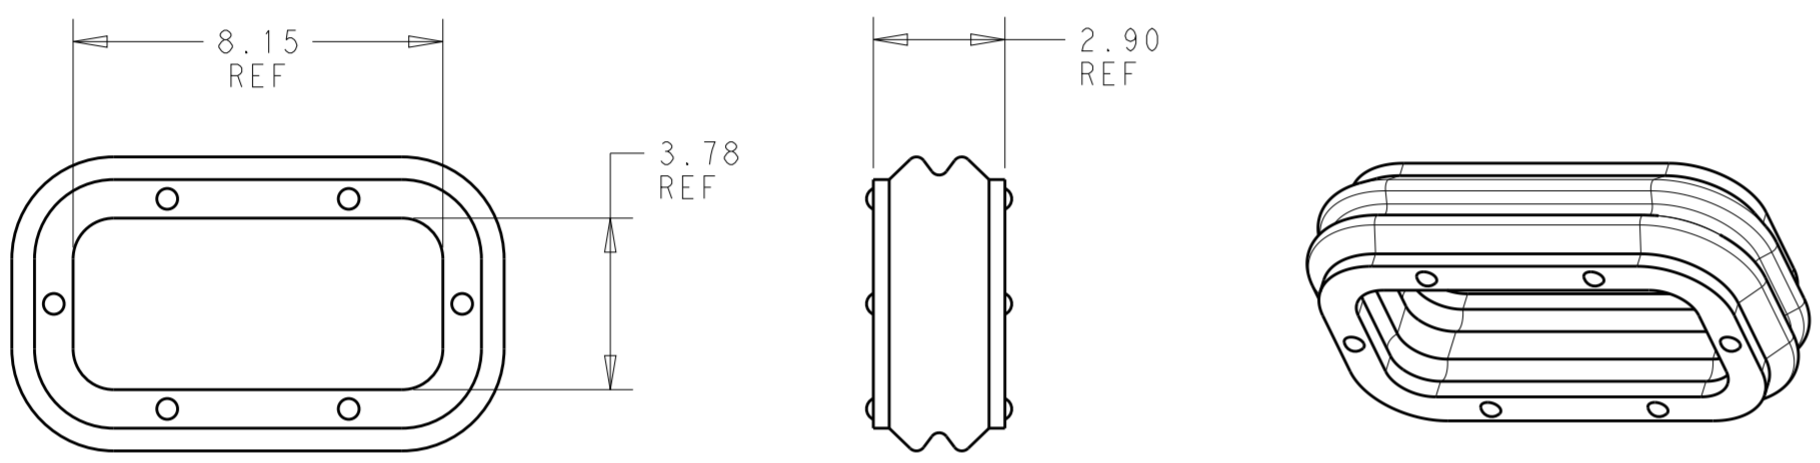

1*2 POSITION