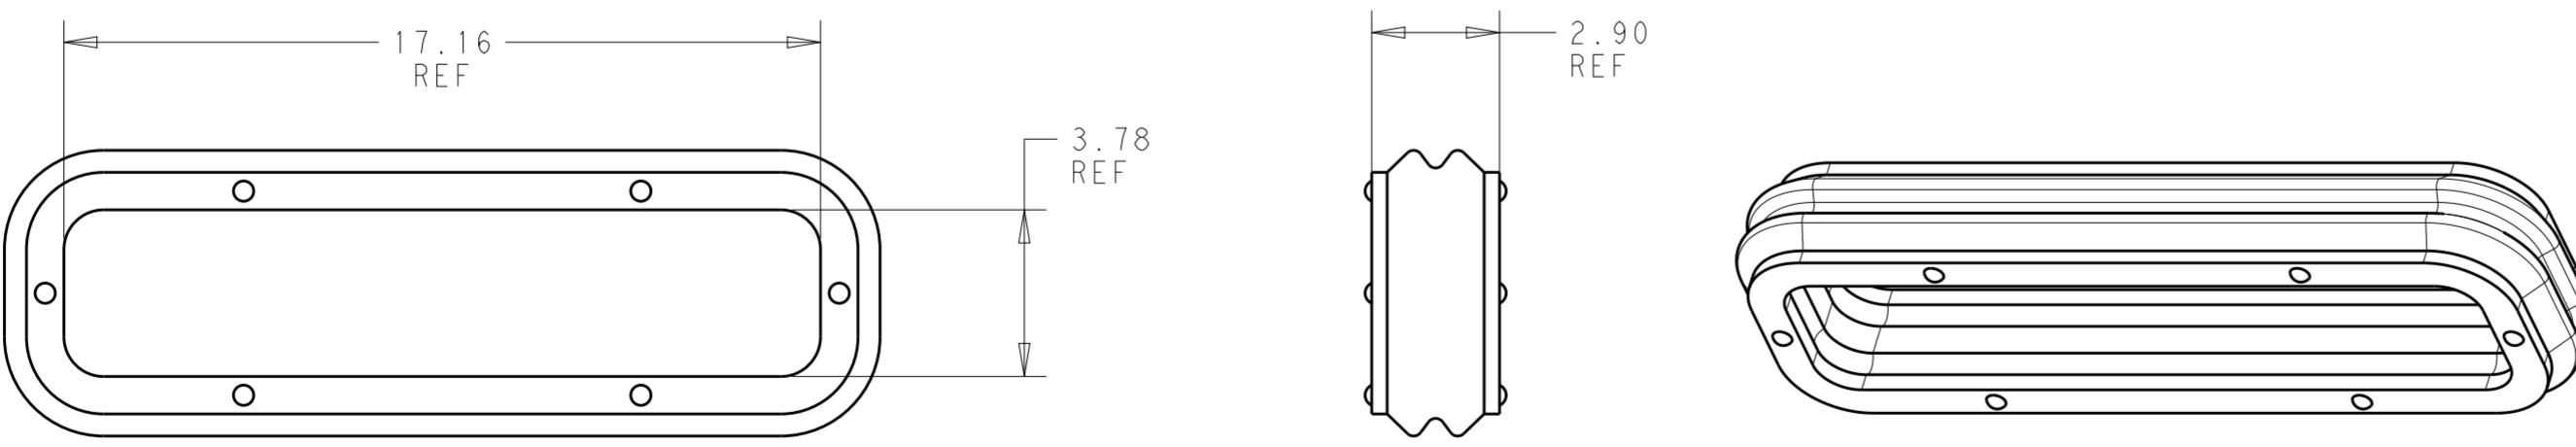

1*1 POSITION

⚠ MATERIAL: SILICONE RUBBER, INHERENTLY LUBRICATED
 COLOR - BLUE

2. MATING PLUG HOUSING P/N'S:
 -2332040-/*-2336229-*/*-2345728-1

⚠ PRELIMINARY PART - NOT RELEASED FOR PRODUCTION

1*2 POSITION

1*3 POSITION

1*4 POSITION

1*4	⚠ 2325347-4
1*3	2325347-3
1*2	2325347-2
1*1	2325347-1
POSITIONS	PART NUMBER

THIS DRAWING IS A CONTROLLED DOCUMENT.		DWN B. WEAVER 15 JUN 2018	STE TE Connectivity	
DIMENSIONS: mm		CHK S. FERNANDES 15 JUN 2018		
TOLERANCES UNLESS OTHERWISE SPECIFIED:		APVD C. YI 15 JUN 2018	NAME INTERFACE SEAL, POWER VERSA-LOCK	
0 PLC	±	PRODUCT SPEC	-	
1 PLC	±	108-143081	-	
2 PLC	±	APPLICATION SPEC	-	
3 PLC	±	114-143082	-	
4 PLC	±	WEIGHT	-	
ANGLES	±	CUSTOMER DRAWING	-	
FINISH	-	SCALE 6:1	SHEET 1 OF 1	REV A1