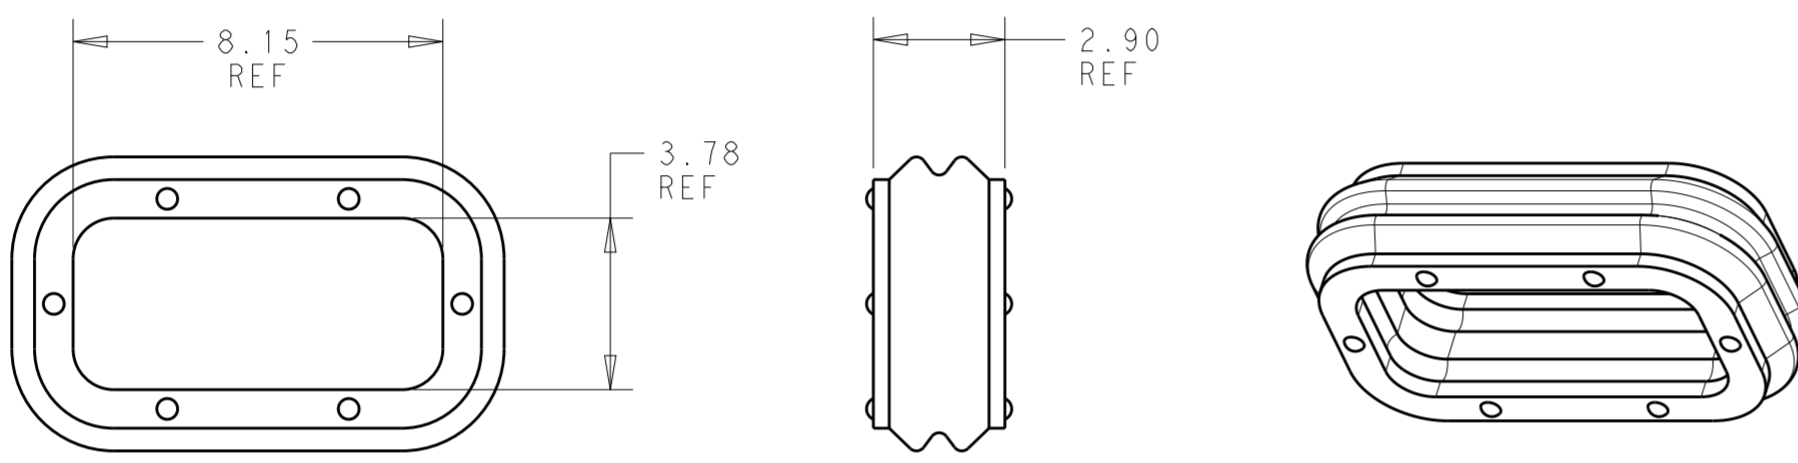

1*1 POSITION

⚠ MATERIAL: SILICONE RUBBER, INHERENTLY LUBRICATED
 COLOR - BLUE

2. MATING PLUG HOUSING P/N'S:
 -2332040-/*-2336229-*/*-2345728-1

⚠ PRELIMINARY PART - NOT RELEASED FOR PRODUCTION

1*2 POSITION

1*3 POSITION

1*4 POSITION

1*4	⚠ 2325347-4
1*3	2325347-3
1*2	2325347-2
1*1	2325347-1
POSITIONS	PART NUMBER

THIS DRAWING IS A CONTROLLED DOCUMENT.		DWN B. WEAVER 15 JUN 2018	STE TE Connectivity	
DIMENSIONS: mm		CHK S. FERNANDES 15 JUN 2018		
TOLERANCES UNLESS OTHERWISE SPECIFIED:		APVD C. YI 15 JUN 2018	NAME INTERFACE SEAL, POWER VERSA-LOCK	
0 PLC	±	PRODUCT SPEC	-	
1 PLC	±	108-143081	-	
2 PLC	±	APPLICATION SPEC	-	
3 PLC	±	114-143082	-	
4 PLC	±	WEIGHT	-	
ANGLES	±	CUSTOMER DRAWING	-	
FINISH	-	SCALE 6:1	SHEET 1 OF 1	REV A1