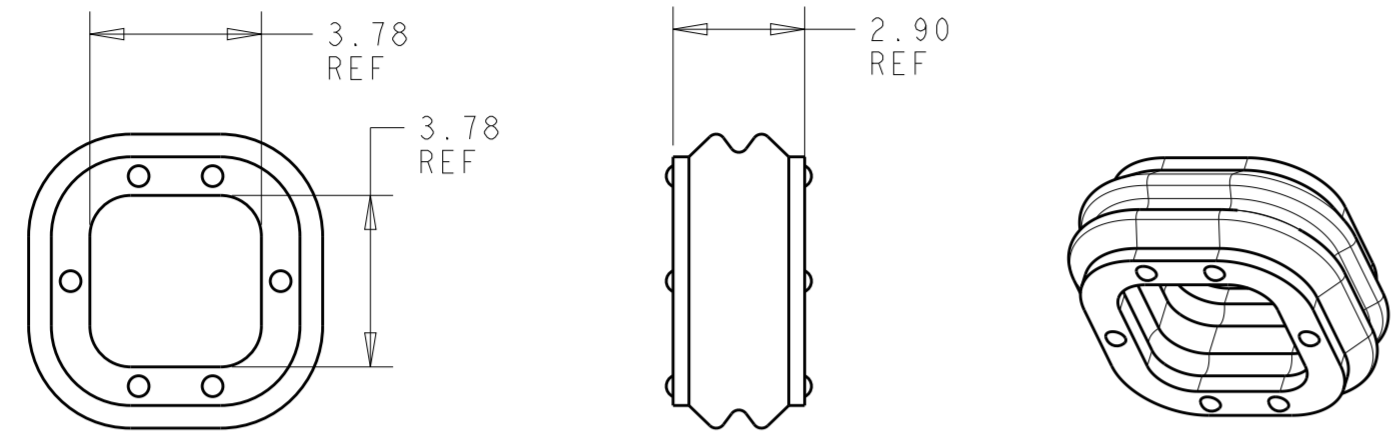

1*1 POSITION

⚠ MATERIAL: SILICONE RUBBER, INHERENTLY LUBRICATED
 COLOR - BLUE

2. MATING PLUG HOUSING P/N'S:
 -2332040-/*-2336229-*/*-2345728-1

⚠ PRELIMINARY PART - NOT RELEASED FOR PRODUCTION

1*2 POSITION

1*3 POSITION

1*4 POSITION

1*4	⚠ 2325347-4
1*3	2325347-3
1*2	2325347-2
1*1	2325347-1
POSITIONS	PART NUMBER

THIS DRAWING IS A CONTROLLED DOCUMENT.		DWN B. WEAVER 15 JUN 2018	STE TE Connectivity	
DIMENSIONS: mm		CHK S. FERNANDES 15 JUN 2018		
TOLERANCES UNLESS OTHERWISE SPECIFIED:		APVD C. YI 15 JUN 2018	NAME INTERFACE SEAL, POWER VERSA-LOCK	
0 PLC	±	PRODUCT SPEC	-	
1 PLC	±	108-143081	-	
2 PLC	±	APPLICATION SPEC	-	
3 PLC	±	114-143082	-	
4 PLC	±	WEIGHT	-	
ANGLES	±	CUSTOMER DRAWING	-	
FINISH	-	SCALE 6:1	SHEET 1 OF 1	REV A1