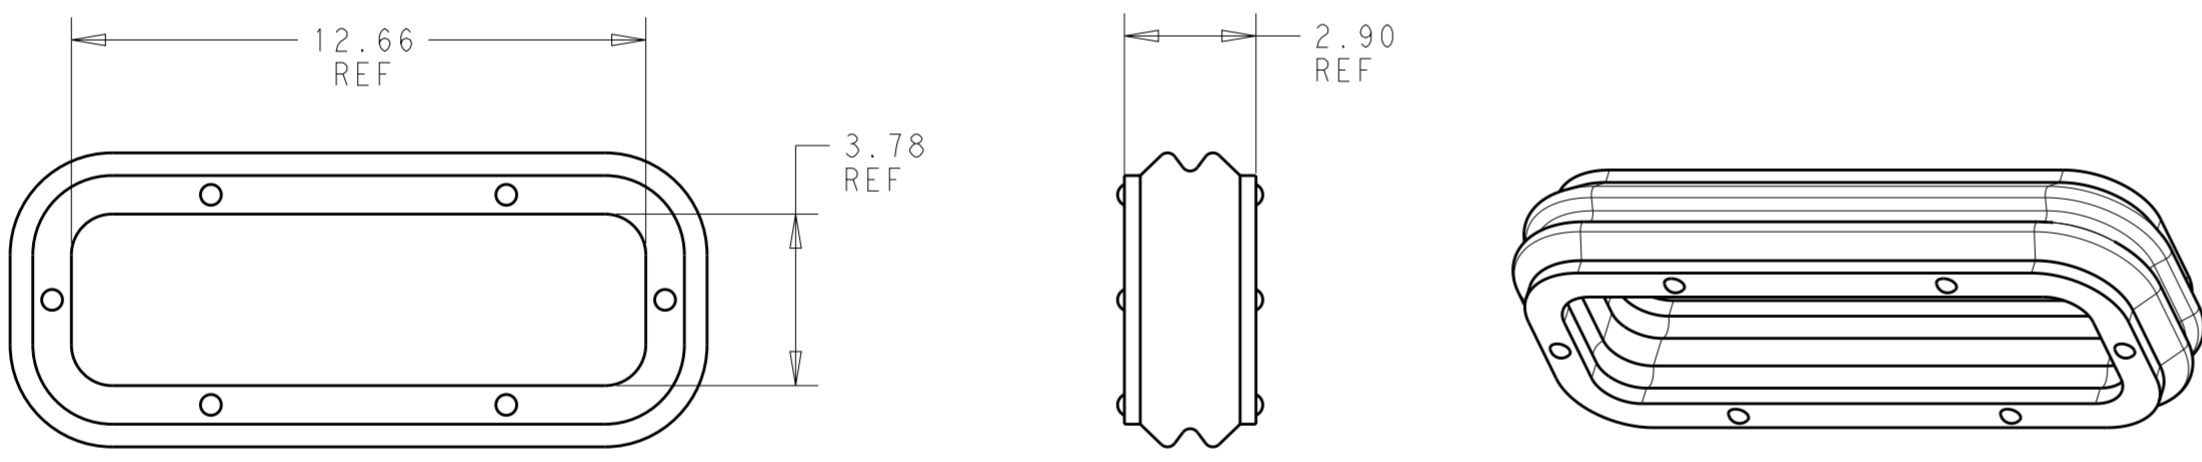

1*1 POSITION

⚠ MATERIAL: SILICONE RUBBER, INHERENTLY LUBRICATED
 COLOR - BLUE

2. MATING PLUG HOUSING P/N'S:
 -2332040-/*-2336229-*/*-2345728-1

⚠ PRELIMINARY PART - NOT RELEASED FOR PRODUCTION

1*2 POSITION

1*3 POSITION

1*4 POSITION

1*4	⚠ 2325347-4
1*3	2325347-3
1*2	2325347-2
1*1	2325347-1
POSITIONS	PART NUMBER

THIS DRAWING IS A CONTROLLED DOCUMENT.		DWN B. WEAVER 15 JUN 2018	STE TE Connectivity	
DIMENSIONS: mm		CHK S. FERNANDES 15 JUN 2018		
TOLERANCES UNLESS OTHERWISE SPECIFIED:		APVD C. YI 15 JUN 2018	NAME INTERFACE SEAL, POWER VERSA-LOCK	
0 PLC	±	PRODUCT SPEC	-	
1 PLC	±	108-143081	-	
2 PLC	±	APPLICATION SPEC	-	
3 PLC	±	114-143082	-	
4 PLC	±	WEIGHT	-	
ANGLES	±	CUSTOMER DRAWING	-	
FINISH	-	SCALE 6:1	SHEET 1 OF 1	REV A1