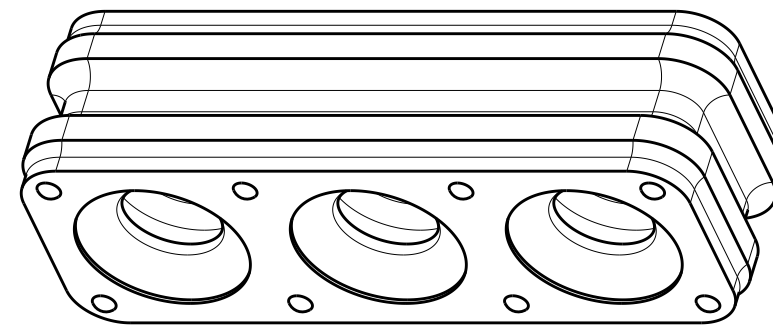

1*1 POSITION

1 MATERIAL: SILICONE RUBBER, INHERENTLY LUBRICATED
 COLOR - SEE CHART

2 SEE CHART FOR INSULATION OD RANGE

3. MATING CONNECTOR P/N'S:

CAP HSG - *-2325350-*/*-2325043-*/*-2336231-*/
 -2337219-/*-2345729-1

PLUG HSG - *-2332040-*/*-2336229-*/*-2345728-1

CONTACTS - 2329907-*/2329908-*/2329911-*/2329914-*/
 2329916-*/2329917-*

BACK COVER (OPTIONAL) - 2324614-*/2340648-6

4 PRELIMINARY PART - NOT RELEASED FOR PRODUCTION

1*2 POSITION

1*3 POSITION

1*4 POSITION

COLOR	INSULATION OD RANGE	POSITIONS	PART NUMBER
GREEN	1.30-2.40	1*4	1-2325349-4
GREEN	1.30-2.40	1*3	1-2325349-3
GREEN	1.30-2.40	1*2	1-2325349-2
GREEN	1.30-2.40	1*1	1-2325349-1
BLUE	2.45-3.60	1*4	2325349-4
BLUE	2.45-3.60	1*3	2325349-3
BLUE	2.45-3.60	1*2	2325349-2
BLUE	2.45-3.60	1*1	2325349-1

THIS DRAWING IS A CONTROLLED DOCUMENT.

DIMENSIONS: mm	TOLERANCES UNLESS OTHERWISE SPECIFIED:	DWN B. WEAVER 15 JUN 2018	TE Connectivity NAME: GANG SEAL, POWER VERSA-LOCK
1 PLC ±	0 PLC ±	CHK S. FERNANDES 15 JUN 2018	
2 PLC ±0.50	1 PLC ±	APVD C. YI 15 JUN 2018	
3 PLC ±	2 PLC ±	PRODUCT SPEC 108-143081	
4 PLC ±	3 PLC ±	APPLICATION SPEC 114-143082	SIZE: A2 CAGE CODE: 00779 DRAWING NO: C-2325349
MATERIAL 1	ANGLES ±	WEIGHT -	RESTRICTED TO -
	FINISH -	CUSTOMER DRAWING	SCALE: 6:1 SHEET 1 OF 1 REV A1