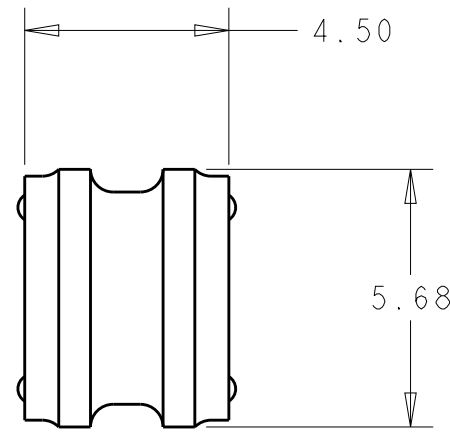

1*1 POSITION

1 MATERIAL: SILICONE RUBBER, INHERENTLY LUBRICATED
 COLOR - SEE CHART

2 SEE CHART FOR INSULATION OD RANGE

3. MATING CONNECTOR P/N'S:

CAP HSG - *-2325350-*/*-2325043-*/*-2336231-*/
 -2337219-/*-2345729-1

PLUG HSG - *-2332040-*/*-2336229-*/*-2345728-1

CONTACTS - 2329907-*/2329908-*/2329911-*/2329914-*/
 2329916-*/2329917-*

BACK COVER (OPTIONAL) - 2324614-*/2340648-6

4 PRELIMINARY PART - NOT RELEASED FOR PRODUCTION

THIS DRAWING IS A CONTROLLED DOCUMENT.

DIMENSIONS: mm	TOLERANCES UNLESS OTHERWISE SPECIFIED:	DWN B. WEAVER 15 JUN 2018	TE Connectivity NAME: GANG SEAL, POWER VERSA-LOCK
1 PLC ±	0 PLC ±	CHK S. FERNANDES 15 JUN 2018	
2 PLC ±0.50	1 PLC ±	APVD C. YI 15 JUN 2018	
3 PLC ±	2 PLC ±	PRODUCT SPEC 108-143081	
4 PLC ±	3 PLC ±	APPLICATION SPEC 114-143082	SIZE: A2 CAGE CODE: 00779 DRAWING NO: C-2325349
MATERIAL 1	ANGLES ±	WEIGHT -	RESTRICTED TO -
	FINISH -	CUSTOMER DRAWING	SCALE: 6:1 SHEET 1 OF 1 REV A1