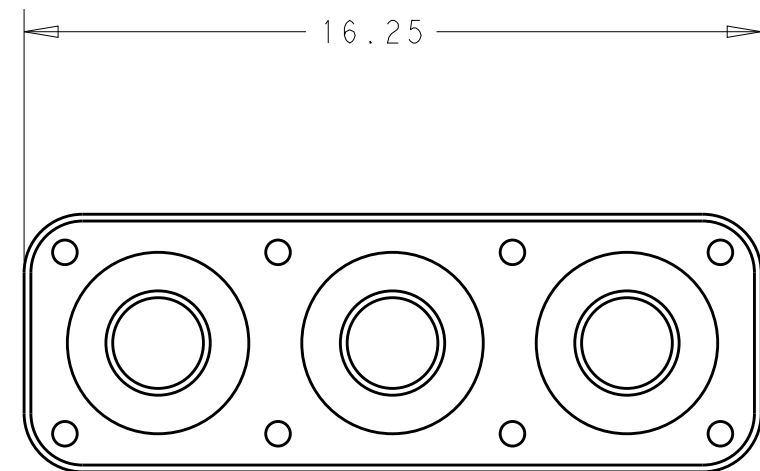

1*1 POSITION

1 MATERIAL: SILICONE RUBBER, INHERENTLY LUBRICATED
 COLOR - SEE CHART

2 SEE CHART FOR INSULATION OD RANGE

3. MATING CONNECTOR P/N'S:

CAP HSG - *-2325350-*/*-2325043-*/*-2336231-*/
 -2337219-/*-2345729-1

PLUG HSG - *-2332040-*/*-2336229-*/*-2345728-1

CONTACTS - 2329907-*/2329908-*/2329911-*/2329914-*/
 2329916-*/2329917-*

BACK COVER (OPTIONAL) - 2324614-*/2340648-6

4 PRELIMINARY PART - NOT RELEASED FOR PRODUCTION

1*2 POSITION

1*3 POSITION

1*4 POSITION

COLOR	INSULATION OD RANGE	POSITIONS	PART NUMBER
GREEN	1.30-2.40	1*4	1-2325349-4
GREEN	1.30-2.40	1*3	1-2325349-3
GREEN	1.30-2.40	1*2	1-2325349-2
GREEN	1.30-2.40	1*1	1-2325349-1
BLUE	2.45-3.60	1*4	2325349-4
BLUE	2.45-3.60	1*3	2325349-3
BLUE	2.45-3.60	1*2	2325349-2
BLUE	2.45-3.60	1*1	2325349-1

THIS DRAWING IS A CONTROLLED DOCUMENT.

DIMENSIONS: mm	TOLERANCES UNLESS OTHERWISE SPECIFIED:	DWN B. WEAVER 15 JUN 2018	TE Connectivity NAME: GANG SEAL, POWER VERSA-LOCK
1 PLC ±	0 PLC ±	CHK S. FERNANDES 15 JUN 2018	
2 PLC ±0.50	1 PLC ±	APVD C. YI 15 JUN 2018	
3 PLC ±	2 PLC ±	PRODUCT SPEC 108-143081	
4 PLC ±	3 PLC ±	APPLICATION SPEC 114-143082	SIZE: A2 CAGE CODE: 00779 DRAWING NO: C-2325349
MATERIAL 1	ANGLES ±	WEIGHT -	RESTRICTED TO -
	FINISH -	CUSTOMER DRAWING	SCALE: 6:1 SHEET 1 OF 1 REV A1