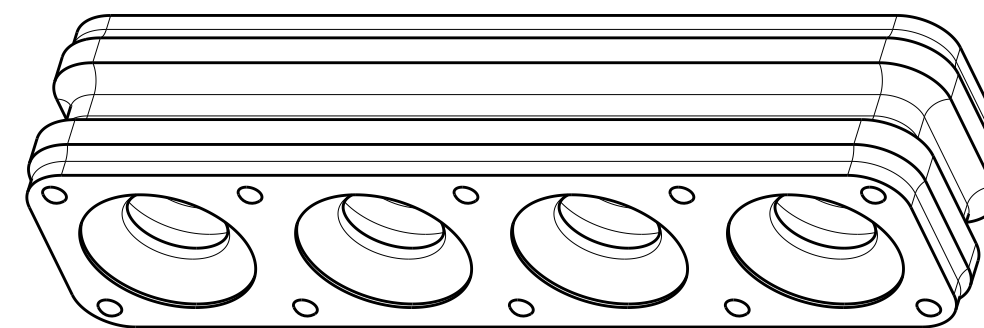

1*1 POSITION

1 MATERIAL: SILICONE RUBBER, INHERENTLY LUBRICATED
 COLOR - SEE CHART

2 SEE CHART FOR INSULATION OD RANGE

3. MATING CONNECTOR P/N'S:

CAP HSG - *-2325350-*/*-2325043-*/*-2336231-*/
 -2337219-/*-2345729-1

PLUG HSG - *-2332040-*/*-2336229-*/*-2345728-1

CONTACTS - 2329907-*/2329908-*/2329911-*/2329914-*/
 2329916-*/2329917-*

BACK COVER (OPTIONAL) - 2324614-*/2340648-6

4 PRELIMINARY PART - NOT RELEASED FOR PRODUCTION

1*2 POSITION

1*3 POSITION

1*4 POSITION

COLOR	INSULATION OD RANGE	POSITIONS	PART NUMBER
GREEN	1.30-2.40	1*4	1-2325349-4
GREEN	1.30-2.40	1*3	1-2325349-3
GREEN	1.30-2.40	1*2	1-2325349-2
GREEN	1.30-2.40	1*1	1-2325349-1
BLUE	2.45-3.60	1*4	2325349-4
BLUE	2.45-3.60	1*3	2325349-3
BLUE	2.45-3.60	1*2	2325349-2
BLUE	2.45-3.60	1*1	2325349-1

THIS DRAWING IS A CONTROLLED DOCUMENT.

DIMENSIONS: mm	TOLERANCES UNLESS OTHERWISE SPECIFIED:	DWN B. WEAVER 15 JUN 2018	TE Connectivity NAME: GANG SEAL, POWER VERSA-LOCK
1 PLC ±	0 PLC ±	CHK S. FERNANDES 15 JUN 2018	
2 PLC ±0.50	1 PLC ±	APVD C. YI 15 JUN 2018	
3 PLC ±	2 PLC ±	PRODUCT SPEC 108-143081	
4 PLC ±	3 PLC ±	APPLICATION SPEC 114-143082	SIZE: A2 CAGE CODE: 00779 DRAWING NO: C-2325349
MATERIAL 1	ANGLES ±	WEIGHT -	RESTRICTED TO -
	FINISH -	CUSTOMER DRAWING	SCALE: 6:1 SHEET 1 OF 1 REV A1