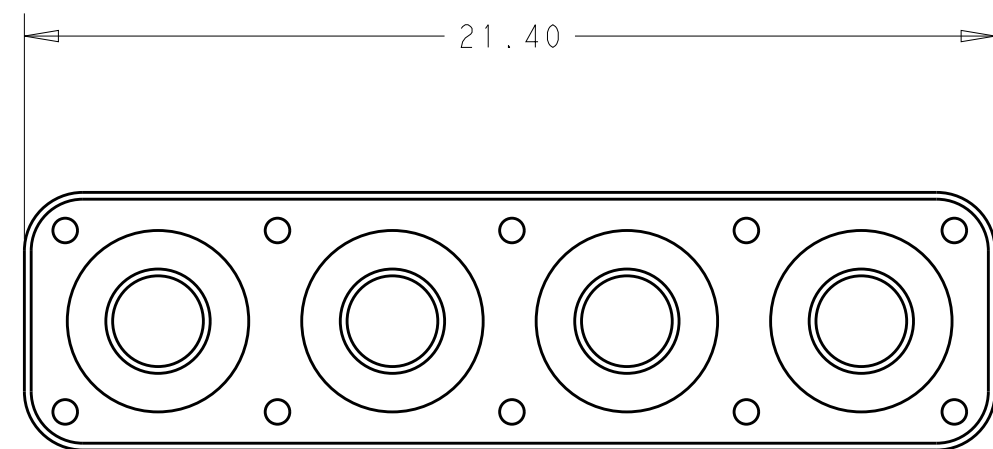

1*1 POSITION

1 MATERIAL: SILICONE RUBBER, INHERENTLY LUBRICATED
 COLOR - SEE CHART

2 SEE CHART FOR INSULATION OD RANGE

3. MATING CONNECTOR P/N'S:

CAP HSG - *-2325350-*/*-2325043-*/*-2336231-*/
 -2337219-/*-2345729-1

PLUG HSG - *-2332040-*/*-2336229-*/*-2345728-1

CONTACTS - 2329907-*/2329908-*/2329911-*/2329914-*/
 2329916-*/2329917-*

BACK COVER (OPTIONAL) - 2324614-*/2340648-6

4 PRELIMINARY PART - NOT RELEASED FOR PRODUCTION

1*2 POSITION

1*3 POSITION

1*4 POSITION

COLOR	INSULATION OD RANGE	POSITIONS	PART NUMBER
GREEN	1.30-2.40	1*4	1-2325349-4
GREEN	1.30-2.40	1*3	1-2325349-3
GREEN	1.30-2.40	1*2	1-2325349-2
GREEN	1.30-2.40	1*1	1-2325349-1
BLUE	2.45-3.60	1*4	2325349-4
BLUE	2.45-3.60	1*3	2325349-3
BLUE	2.45-3.60	1*2	2325349-2
BLUE	2.45-3.60	1*1	2325349-1

THIS DRAWING IS A CONTROLLED DOCUMENT.

DIMENSIONS: mm	TOLERANCES UNLESS OTHERWISE SPECIFIED:	DWN B. WEAVER 15 JUN 2018	TE Connectivity NAME: GANG SEAL, POWER VERSA-LOCK
1 PLC ±	0 PLC ±	CHK S. FERNANDES 15 JUN 2018	
2 PLC ±0.50	1 PLC ±	APVD C. YI 15 JUN 2018	
3 PLC ±	2 PLC ±	PRODUCT SPEC 108-143081	
4 PLC ±	3 PLC ±	APPLICATION SPEC 114-143082	SIZE: A2 CAGE CODE: 00779 DRAWING NO: C-2325349
MATERIAL 1	ANGLES ±	WEIGHT -	RESTRICTED TO -
	FINISH -	CUSTOMER DRAWING	SCALE: 6:1 SHEET 1 OF 1 REV A1