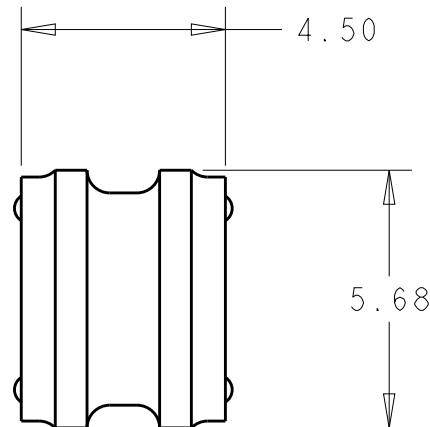

1*1 POSITION

1 MATERIAL: SILICONE RUBBER, INHERENTLY LUBRICATED
 COLOR - SEE CHART

2 SEE CHART FOR INSULATION OD RANGE

3. MATING CONNECTOR P/N'S:

CAP HSG - *-2325350-*/*-2325043-*/*-2336231-*/
 -2337219-/*-2345729-1

PLUG HSG - *-2332040-*/*-2336229-*/*-2345728-1

CONTACTS - 2329907-*/2329908-*/2329911-*/2329914-*/
 2329916-*/2329917-*

BACK COVER (OPTIONAL) - 2324614-*/2340648-6

4 PRELIMINARY PART - NOT RELEASED FOR PRODUCTION

1*2 POSITION

1*3 POSITION

1*4 POSITION

COLOR	INSULATION OD RANGE	POSITIONS	PART NUMBER
GREEN	1.30-2.40	1*4	1-2325349-4
GREEN	1.30-2.40	1*3	1-2325349-3
GREEN	1.30-2.40	1*2	1-2325349-2
GREEN	1.30-2.40	1*1	1-2325349-1
BLUE	2.45-3.60	1*4	2325349-4
BLUE	2.45-3.60	1*3	2325349-3
BLUE	2.45-3.60	1*2	2325349-2
BLUE	2.45-3.60	1*1	2325349-1

THIS DRAWING IS A CONTROLLED DOCUMENT.

DIMENSIONS: mm	TOLERANCES UNLESS OTHERWISE SPECIFIED:	DWN B. WEAVER 15 JUN 2018	TE Connectivity NAME: GANG SEAL, POWER VERSA-LOCK
1 PLC ±	0 PLC ±	CHK S. FERNANDES 15 JUN 2018	
2 PLC ±0.50	1 PLC ±	APVD C. YI 15 JUN 2018	
3 PLC ±	2 PLC ±	PRODUCT SPEC 108-143081	
4 PLC ±	3 PLC ±	APPLICATION SPEC 114-143082	SIZE: A2 CAGE CODE: 00779 DRAWING NO: C-2325349
MATERIAL 1	ANGLES ±	WEIGHT -	RESTRICTED TO -
	FINISH -	CUSTOMER DRAWING	SCALE: 6:1 SHEET 1 OF 1 REV A1