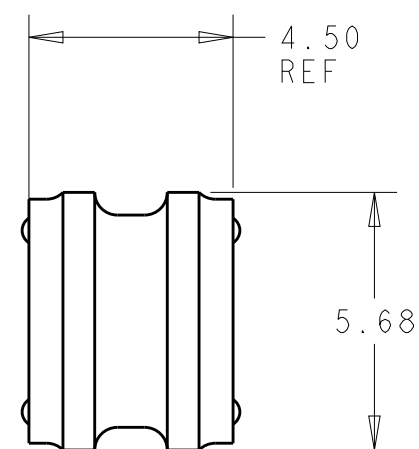

1*1 POSITION

1 MATERIAL: SILICONE RUBBER, INHERENTLY LUBRICATED
 COLOR - SEE CHART

2 SEE CHART FOR INSULATION OD RANGE

3. MATING CONNECTOR P/N'S:

CAP HSG - *-2325350-*/*-2325043-*/*-2336231-*/
 -2337219-/*-2345729-1

PLUG HSG - *-2332040-*/*-2336229-*/*-2345728-1

CONTACTS - 2329907-*/2329908-*/2329911-*/2329914-*/
 2329916-*/2329917-*

BACK COVER (OPTIONAL) - 2324614-*/2340648-6

4 PRELIMINARY PART - NOT RELEASED FOR PRODUCTION

1*2 POSITION

1*3 POSITION

1*4 POSITION

COLOR	INSULATION OD RANGE	POSITIONS	PART NUMBER
GREEN	1.30-2.40	1*4	1-2325349-4
GREEN	1.30-2.40	1*3	1-2325349-3
GREEN	1.30-2.40	1*2	1-2325349-2
GREEN	1.30-2.40	1*1	1-2325349-1
BLUE	2.45-3.60	1*4	2325349-4
BLUE	2.45-3.60	1*3	2325349-3
BLUE	2.45-3.60	1*2	2325349-2
BLUE	2.45-3.60	1*1	2325349-1

THIS DRAWING IS A CONTROLLED DOCUMENT.

DIMENSIONS: mm	TOLERANCES UNLESS OTHERWISE SPECIFIED:	DWN B. WEAVER 15 JUN 2018	TE Connectivity NAME: GANG SEAL, POWER VERSA-LOCK
1 PLC ±	0 PLC ±	CHK S. FERNANDES 15 JUN 2018	
2 PLC ±0.50	1 PLC ±	APVD C. YI 15 JUN 2018	
3 PLC ±	2 PLC ±	PRODUCT SPEC 108-143081	
4 PLC ±	3 PLC ±	APPLICATION SPEC 114-143082	SIZE: A2 CAGE CODE: 00779 DRAWING NO: C-2325349
MATERIAL 1	ANGLES ±	WEIGHT -	RESTRICTED TO -
	FINISH -	CUSTOMER DRAWING	SCALE: 6:1 SHEET 1 OF 1 REV A1