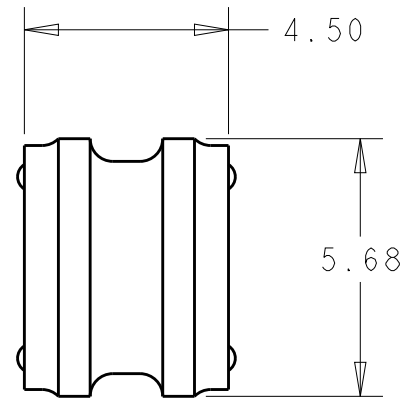

1*1 POSITION

1 MATERIAL: SILICONE RUBBER, INHERENTLY LUBRICATED
 COLOR - SEE CHART

2 SEE CHART FOR INSULATION OD RANGE

3. MATING CONNECTOR P/N'S:

CAP HSG - *-2325350-*/*-2325043-*/*-2336231-*/
 -2337219-/*-2345729-1

THIS DRAWING IS A CONTROLLED DOCUMENT.

DIMENSIONS: mm	TOLERANCES UNLESS OTHERWISE SPECIFIED:	DWN B. WEAVER 15 JUN 2018	TE Connectivity NAME: GANG SEAL, POWER VERSA-LOCK
1 PLC ±	0 PLC ±	CHK S. FERNANDES 15 JUN 2018	
2 PLC ±0.50	1 PLC ±	APVD C. YI 15 JUN 2018	
3 PLC ±	2 PLC ±	PRODUCT SPEC 108-143081	
4 PLC ±	3 PLC ±	APPLICATION SPEC 114-143082	SIZE: A2 CAGE CODE: 00779 DRAWING NO: C-2325349
MATERIAL 1	ANGLES ±	WEIGHT -	RESTRICTED TO -
	FINISH -	CUSTOMER DRAWING	SCALE: 6:1 SHEET 1 OF 1 REV A1