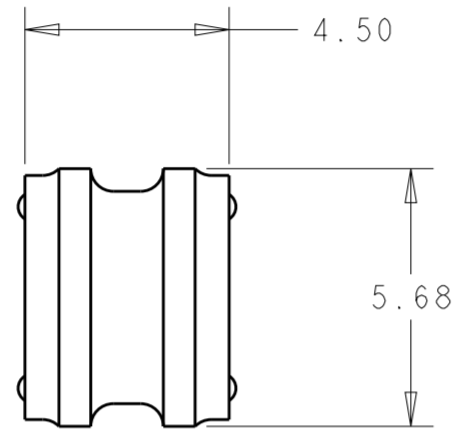

1*2 POSITION