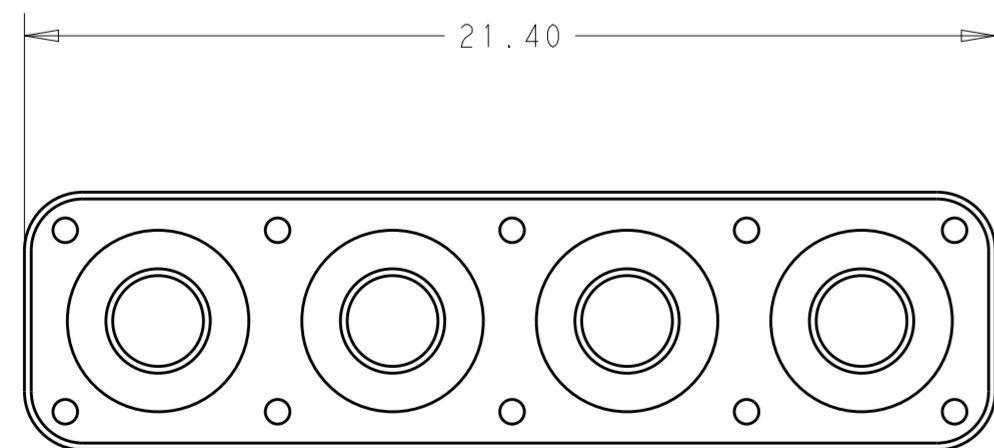

1\*1 POSITION

1 MATERIAL: SILICONE RUBBER, INHERENTLY LUBRICATED  
 COLOR - SEE CHART

2 SEE CHART FOR INSULATION OD RANGE

3. MATING CONNECTOR P/N'S:

CAP HSG - \*-2325350-\*/\*-2325043-\*/\*-2336231-\*/  
 \*-2337219-\*/\*-2345729-1

1\*2 POSITION

1\*3 POSITION

1\*4 POSITION

GREEN	1.30-2.40	1*4	4 1-2325349-4
GREEN	1.30-2.40	1*3	4 1-2325349-3
GREEN	1.30-2.40	1*2	4 1-2325349-2
GREEN	1.30-2.40	1*1	4 1-2325349-1
BLUE	2.45-3.60	1*4	4 2325349-4
BLUE	2.45-3.60	1*3	2325349-3
BLUE	2.45-3.60	1*2	2325349-2
BLUE	2.45-3.60	1*1	2325349-1
COLOR 1	INSULATION OD RANGE 2	POSITIONS	PART NUMBER

THIS DRAWING IS A CONTROLLED DOCUMENT.

DWN	B. WEAVER	15 JUN 2018
CHK	S. FERNANDES	15 JUN 2018
APVD	C. YI	15 JUN 2018

TE Connectivity

NAME: GANG SEAL, POWER VERSA-LOCK

PRODUCT SPEC: 108-143081

APPLICATION SPEC: 114-143082