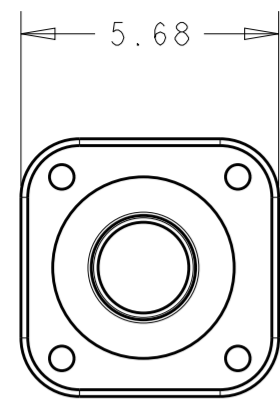

1\*1 POSITION

1 MATERIAL: SILICONE RUBBER, INHERENTLY LUBRICATED  
 COLOR - SEE CHART

2 SEE CHART FOR INSULATION OD RANGE

3. MATING CONNECTOR P/N'S:

CAP HSG - \*-2325350-\*/\*-2325043-\*/\*-2336231-\*/  
 \*-2337219-\*/\*-2345729-1

THIS DRAWING IS A CONTROLLED DOCUMENT.

DWN	B. WEAVER	15 JUN 2018
CHK	S. FERNANDES	15 JUN 2018
APVD	C. YI	15 JUN 2018

TE Connectivity

NAME: GANG SEAL, POWER VERSA-LOCK

PRODUCT SPEC: 108-143081

APPLICATION SPEC: 114-143082

WEIGHT: -

SCALE: 6:1 SHEET 1 OF 1 REV A1

DIMENSIONS:	TOLERANCES UNLESS OTHERWISE SPECIFIED:
mm	0 PLC ±
	1 PLC ±
	2 PLC ±0.50
	3 PLC ±
	4 PLC ±
	ANGLES ±
	FINISH ±