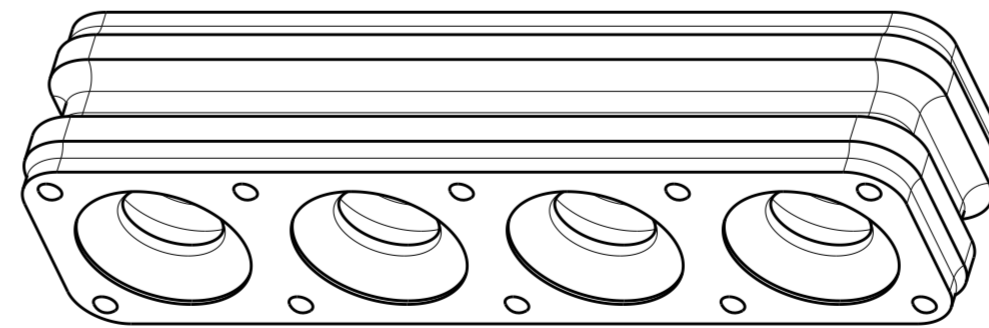

1\*1 POSITION

1 MATERIAL: SILICONE RUBBER, INHERENTLY LUBRICATED  
 COLOR - SEE CHART

2 SEE CHART FOR INSULATION OD RANGE

3. MATING CONNECTOR P/N'S:

CAP HSG - \*-2325350-\*/\*-2325043-\*/\*-2336231-\*/  
 \*-2337219-\*/\*-2345729-1

PLUG HSG - \*-2332040-\*/\*-2336229-\*/\*-2345728-1

CONTACTS - 2329907-\*/2329908-\*/2329911-\*/2329914-\*/  
 2329916-\*/2329917-\*

BACK COVER (OPTIONAL) - 2324614-\*/2340648-6

4 PRELIMINARY PART - NOT RELEASED FOR PRODUCTION

1\*2 POSITION

1\*3 POSITION

1\*4 POSITION

GREEN	1.30-2.40	1*4	4 1-2325349-4
GREEN	1.30-2.40	1*3	4 1-2325349-3
GREEN	1.30-2.40	1*2	4 1-2325349-2
GREEN	1.30-2.40	1*1	4 1-2325349-1
BLUE	2.45-3.60	1*4	4 2325349-4
BLUE	2.45-3.60	1*3	2325349-3
BLUE	2.45-3.60	1*2	2325349-2
BLUE	2.45-3.60	1*1	2325349-1
COLOR 1	INSULATION OD RANGE 2	POSITIONS	PART NUMBER

THIS DRAWING IS A CONTROLLED DOCUMENT.

DWN	B. WEAVER	15 JUN 2018
CHK	S. FERNANDES	15 JUN 2018
APVD	C. YI	15 JUN 2018

TE Connectivity

NAME: GANG SEAL, POWER VERSA-LOCK

PRODUCT SPEC: 108-143081

APPLICATION SPEC: 114-143082