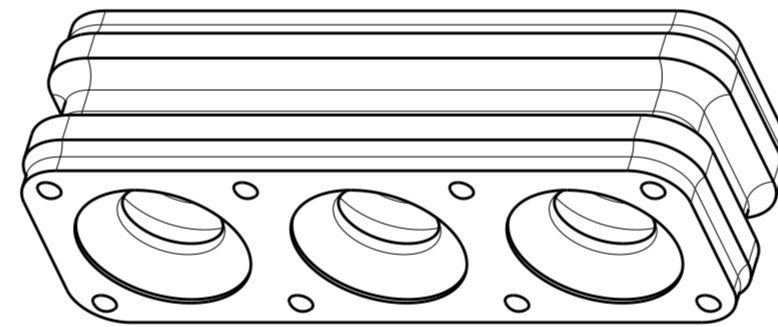

1\*1 POSITION

1 MATERIAL: SILICONE RUBBER, INHERENTLY LUBRICATED  
 COLOR - SEE CHART

2 SEE CHART FOR INSULATION OD RANGE

3. MATING CONNECTOR P/N'S:

CAP HSG - \*-2325350-\*/\*-2325043-\*/\*-2336231-\*/  
 \*-2337219-\*/\*-2345729-1

PLUG HSG - \*-2332040-\*/\*-2336229-\*/\*-2345728-1

CONTACTS - 2329907-\*/2329908-\*/2329911-\*/2329914-\*/  
 2329916-\*/2329917-\*

BACK COVER (OPTIONAL) - 2324614-\*/2340648-6

4 PRELIMINARY PART - NOT RELEASED FOR PRODUCTION

1\*2 POSITION

1\*3 POSITION

1\*4 POSITION

GREEN	1.30-2.40	1*4	4 1-2325349-4
GREEN	1.30-2.40	1*3	4 1-2325349-3
GREEN	1.30-2.40	1*2	4 1-2325349-2
GREEN	1.30-2.40	1*1	4 1-2325349-1
BLUE	2.45-3.60	1*4	4 2325349-4
BLUE	2.45-3.60	1*3	2325349-3
BLUE	2.45-3.60	1*2	2325349-2
BLUE	2.45-3.60	1*1	2325349-1
COLOR 1	INSULATION OD RANGE 2	POSITIONS	PART NUMBER

THIS DRAWING IS A CONTROLLED DOCUMENT.

DWN	B. WEAVER	15 JUN 2018
CHK	S. FERNANDES	15 JUN 2018
APVD	C. YI	15 JUN 2018

TE Connectivity

NAME: GANG SEAL, POWER VERSA-LOCK

PRODUCT SPEC: 108-143081

APPLICATION SPEC: 114-143082