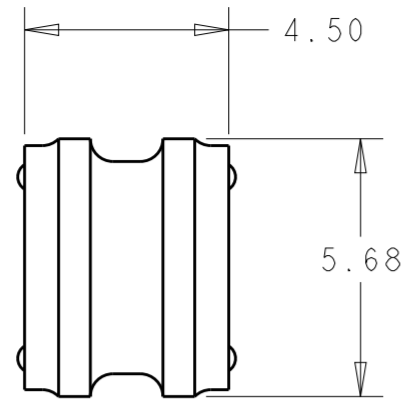

1\*1 POSITION

1 MATERIAL: SILICONE RUBBER, INHERENTLY LUBRICATED  
 COLOR - SEE CHART

2 SEE CHART FOR INSULATION OD RANGE

3. MATING CONNECTOR P/N'S:

CAP HSG - \*-2325350-\*/\*-2325043-\*/\*-2336231-\*/  
 \*-2337219-\*/\*-2345729-1

THIS DRAWING IS A CONTROLLED DOCUMENT.

DWN	B. WEAVER	15 JUN 2018
CHK	S. FERNANDES	15 JUN 2018
APVD	C. YI	15 JUN 2018

TE Connectivity

NAME: GANG SEAL, POWER VERSA-LOCK

PRODUCT SPEC: 108-143081

APPLICATION SPEC: 114-143082

WEIGHT: -

SCALE: 6:1 SHEET 1 OF 1 REV A1

DIMENSIONS:	TOLERANCES UNLESS OTHERWISE SPECIFIED:
mm	0 PLC ±
	1 PLC ±
	2 PLC ±0.50
	3 PLC ±
	4 PLC ±
	ANGLES ±
	FINISH ±