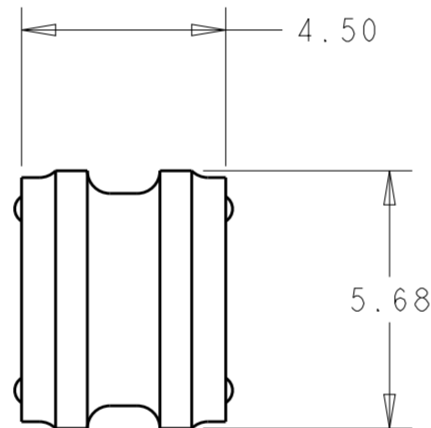

PLUG HSG - \*-2332040-\*/\*-2336229-\*/\*-2345728-1

CONTACTS - 2329907-\*/2329908-\*/2329911-\*/2329914-\*/  
 2329916-\*/2329917-\*

BACK COVER (OPTIONAL) - 2324614-\*/2340648-6

4 PRELIMINARY PART - NOT RELEASED FOR PRODUCTION

1\*2 POSITION

1\*3 POSITION

1\*4 POSITION

GREEN	1.30-2.40	1*4	4 1-2325349-4
GREEN	1.30-2.40	1*3	4 1-2325349-3
GREEN	1.30-2.40	1*2	4 1-2325349-2
GREEN	1.30-2.40	1*1	4 1-2325349-1
BLUE	2.45-3.60	1*4	4 2325349-4
BLUE	2.45-3.60	1*3	2325349-3
BLUE	2.45-3.60	1*2	2325349-2
BLUE	2.45-3.60	1*1	2325349-1
COLOR 1	INSULATION OD RANGE 2	POSITIONS	PART NUMBER

THIS DRAWING IS A CONTROLLED DOCUMENT.

DWN	B. WEAVER	15 JUN 2018
CHK	S. FERNANDES	15 JUN 2018
APVD	C. YI	15 JUN 2018

TE Connectivity

NAME: GANG SEAL, POWER VERSA-LOCK

PRODUCT SPEC: 108-143081

APPLICATION SPEC: 114-143082

WEIGHT: -

SCALE: 6:1 SHEET 1 OF 1 REV A1

DIMENSIONS:	TOLERANCES UNLESS OTHERWISE SPECIFIED:
mm	0 PLC ±
	1 PLC ±
	2 PLC ±0.50
	3 PLC ±
	4 PLC ±
	ANGLES ±
	FINISH ±