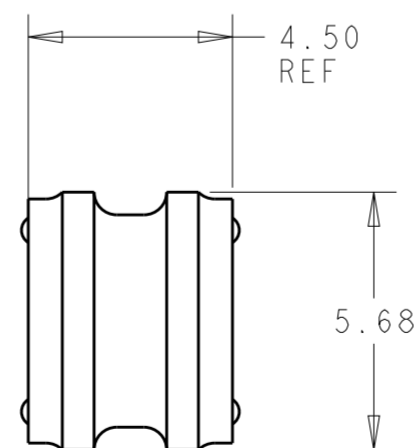

PLUG HSG - \*-2332040-\*/\*-2336229-\*/\*-2345728-1

CONTACTS - 2329907-\*/2329908-\*/2329911-\*/2329914-\*/  
 2329916-\*/2329917-\*

BACK COVER (OPTIONAL) - 2324614-\*/2340648-6

4 PRELIMINARY PART - NOT RELEASED FOR PRODUCTION

1\*2 POSITION

1\*3 POSITION

1\*4 POSITION

GREEN	1.30-2.40	1*4	4 1-2325349-4
GREEN	1.30-2.40	1*3	4 1-2325349-3
GREEN	1.30-2.40	1*2	4 1-2325349-2
GREEN	1.30-2.40	1*1	4 1-2325349-1
BLUE	2.45-3.60	1*4	4 2325349-4
BLUE	2.45-3.60	1*3	2325349-3
BLUE	2.45-3.60	1*2	2325349-2
BLUE	2.45-3.60	1*1	2325349-1
COLOR 1	INSULATION OD RANGE 2	POSITIONS	PART NUMBER

THIS DRAWING IS A CONTROLLED DOCUMENT.

DWN	B. WEAVER	15 JUN 2018
CHK	S. FERNANDES	15 JUN 2018
APVD	C. YI	15 JUN 2018

TE Connectivity

NAME: GANG SEAL, POWER VERSA-LOCK

PRODUCT SPEC: 108-143081

APPLICATION SPEC: 114-143082

WEIGHT: -

SCALE: 6:1 SHEET 1 OF 1 REV A1

DIMENSIONS:	TOLERANCES UNLESS OTHERWISE SPECIFIED:
mm	0 PLC ±
	1 PLC ±
	2 PLC ±0.50
	3 PLC ±
	4 PLC ±
	ANGLES ±
	FINISH ±