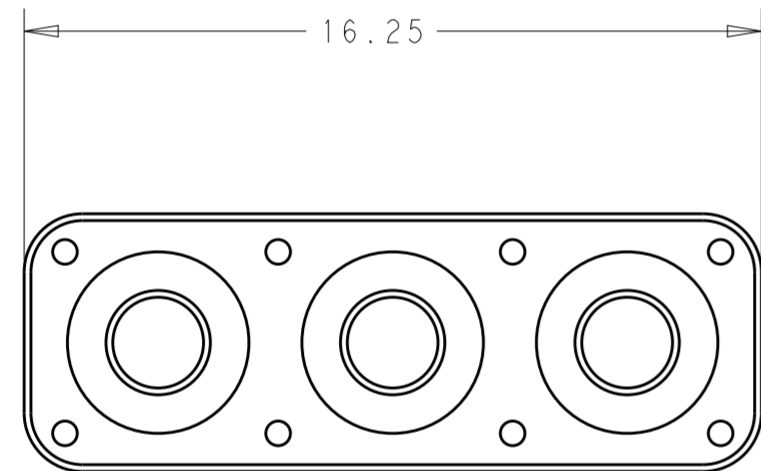

1\*1 POSITION

1 MATERIAL: SILICONE RUBBER, INHERENTLY LUBRICATED  
 COLOR - SEE CHART

2 SEE CHART FOR INSULATION OD RANGE

3. MATING CONNECTOR P/N'S:

CAP HSG - \*-2325350-\*/\*-2325043-\*/\*-2336231-\*/  
 \*-2337219-\*/\*-2345729-1

PLUG HSG - \*-2332040-\*/\*-2336229-\*/\*-2345728-1

CONTACTS - 2329907-\*/2329908-\*/2329911-\*/2329914-\*/  
 2329916-\*/2329917-\*

BACK COVER (OPTIONAL) - 2324614-\*/2340648-6

4 PRELIMINARY PART - NOT RELEASED FOR PRODUCTION

1\*2 POSITION

1\*3 POSITION

1\*4 POSITION

GREEN	1.30-2.40	1*4	4 1-2325349-4
GREEN	1.30-2.40	1*3	4 1-2325349-3
GREEN	1.30-2.40	1*2	4 1-2325349-2
GREEN	1.30-2.40	1*1	4 1-2325349-1
BLUE	2.45-3.60	1*4	4 2325349-4
BLUE	2.45-3.60	1*3	2325349-3
BLUE	2.45-3.60	1*2	2325349-2
BLUE	2.45-3.60	1*1	2325349-1
COLOR 1	INSULATION OD RANGE 2	POSITIONS	PART NUMBER

THIS DRAWING IS A CONTROLLED DOCUMENT.

DWN	B. WEAVER	15 JUN 2018
CHK	S. FERNANDES	15 JUN 2018
APVD	C. YI	15 JUN 2018

TE Connectivity

NAME: GANG SEAL, POWER VERSA-LOCK

PRODUCT SPEC: 108-143081

APPLICATION SPEC: 114-143082