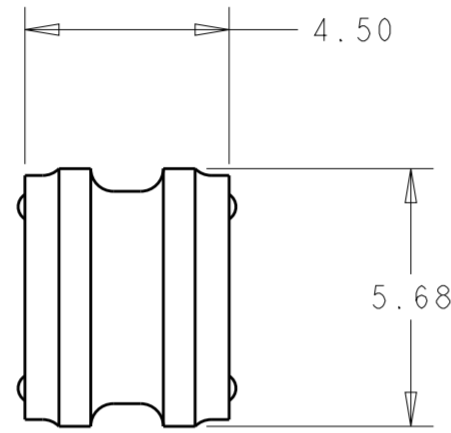

1*2 POSITION