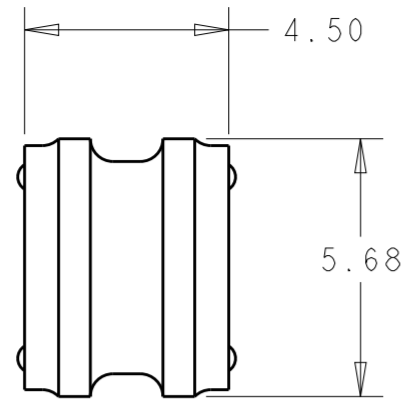

1*1 POSITION

1 MATERIAL: SILICONE RUBBER, INHERENTLY LUBRICATED
 COLOR - SEE CHART

2 SEE CHART FOR INSULATION OD RANGE

3. MATING CONNECTOR P/N'S:

CAP HSG - *-2325350-*/*-2325043-*/*-2336231-*/
 -2337219-/*-2345729-1

THIS DRAWING IS A CONTROLLED DOCUMENT.

DIMENSIONS: mm	TOLERANCES UNLESS OTHERWISE SPECIFIED:	DWN B. WEAVER 15 JUN 2018	TE Connectivity NAME: GANG SEAL, POWER VERSA-LOCK
1 PLC ±	0 PLC ±	CHK S. FERNANDES 15 JUN 2018	
2 PLC ±0.50	3 PLC ±	APVD C. YI 15 JUN 2018	
4 PLC ±	ANGLES ±	PRODUCT SPEC 108-143081	
MATERIAL	FINISH	APPLICATION SPEC 114-143082	SIZE: A2 CAGE CODE: 00779 DRAWING NO: C-2325349
		WEIGHT	RESTRICTED TO
		CUSTOMER DRAWING	SCALE: 6:1 SHEET 1 OF 1 REV A1