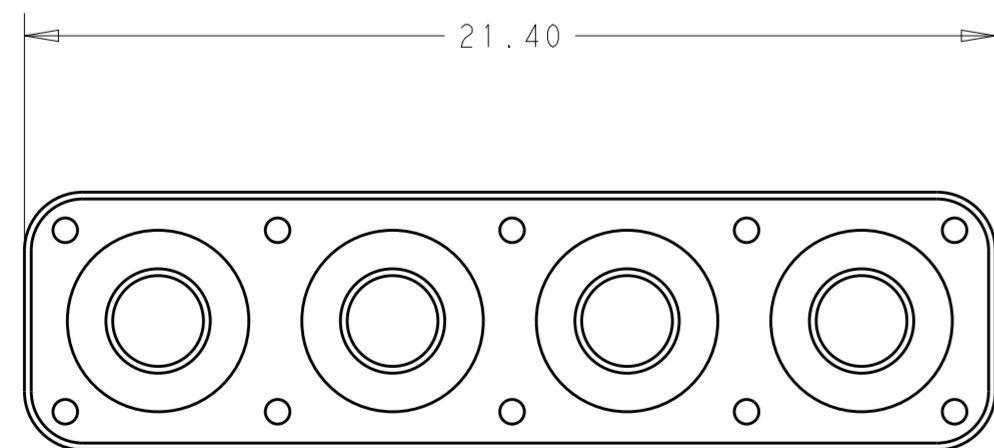

1*1 POSITION

1 MATERIAL: SILICONE RUBBER, INHERENTLY LUBRICATED
 COLOR - SEE CHART

2 SEE CHART FOR INSULATION OD RANGE

3. MATING CONNECTOR P/N'S:

CAP HSG - *-2325350-*/*-2325043-*/*-2336231-*/
 -2337219-/*-2345729-1

1*2 POSITION

1*3 POSITION

1*4 POSITION

COLOR	INSULATION OD RANGE	POSITIONS	PART NUMBER
GREEN	1.30-2.40	1*4	1-2325349-4
GREEN	1.30-2.40	1*3	1-2325349-3
GREEN	1.30-2.40	1*2	1-2325349-2
GREEN	1.30-2.40	1*1	1-2325349-1
BLUE	2.45-3.60	1*4	2325349-4
BLUE	2.45-3.60	1*3	2325349-3
BLUE	2.45-3.60	1*2	2325349-2
BLUE	2.45-3.60	1*1	2325349-1

THIS DRAWING IS A CONTROLLED DOCUMENT.

DIMENSIONS: mm	TOLERANCES UNLESS OTHERWISE SPECIFIED:	DWN B. WEAVER 15 JUN 2018	TE Connectivity NAME: GANG SEAL, POWER VERSA-LOCK
1 PLC ±	0 PLC ±	CHK S. FERNANDES 15 JUN 2018	
2 PLC ±0.50	3 PLC ±	APVD C. YI 15 JUN 2018	
4 PLC ±	ANGLES ±	PRODUCT SPEC 108-143081	
MATERIAL	FINISH	APPLICATION SPEC 114-143082	SIZE: A2 CAGE CODE: 00779 DRAWING NO: C-2325349
		WEIGHT	RESTRICTED TO
		CUSTOMER DRAWING	SCALE: 6:1 SHEET 1 OF 1 REV A1