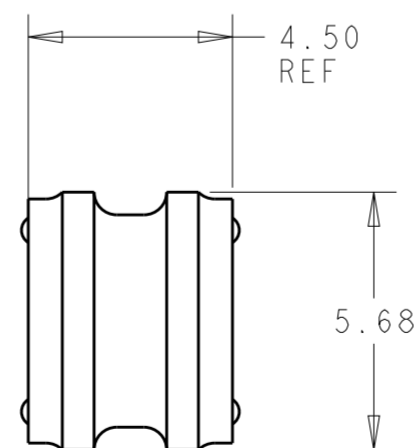

1*1 POSITION

1 MATERIAL: SILICONE RUBBER, INHERENTLY LUBRICATED
 COLOR - SEE CHART

2 SEE CHART FOR INSULATION OD RANGE

3. MATING CONNECTOR P/N'S:

CAP HSG - *-2325350-*/*-2325043-*/*-2336231-*/
 -2337219-/*-2345729-1

PLUG HSG - *-2332040-*/*-2336229-*/*-2345728-1

CONTACTS - 2329907-*/2329908-*/2329911-*/2329914-*/
 2329916-*/2329917-*

BACK COVER (OPTIONAL) - 2324614-*/2340648-6

4 PRELIMINARY PART - NOT RELEASED FOR PRODUCTION

1*2 POSITION

1*3 POSITION

1*4 POSITION

COLOR	INSULATION OD RANGE	POSITIONS	PART NUMBER
GREEN	1.30-2.40	1*4	1-2325349-4
GREEN	1.30-2.40	1*3	1-2325349-3
GREEN	1.30-2.40	1*2	1-2325349-2
GREEN	1.30-2.40	1*1	1-2325349-1
BLUE	2.45-3.60	1*4	2325349-4
BLUE	2.45-3.60	1*3	2325349-3
BLUE	2.45-3.60	1*2	2325349-2
BLUE	2.45-3.60	1*1	2325349-1

THIS DRAWING IS A CONTROLLED DOCUMENT.

DIMENSIONS: mm	TOLERANCES UNLESS OTHERWISE SPECIFIED:	DWN B. WEAVER 15 JUN 2018	TE Connectivity NAME: GANG SEAL, POWER VERSA-LOCK
1 PLC ±	0 PLC ±	CHK S. FERNANDES 15 JUN 2018	
2 PLC ±0.50	3 PLC ±	APVD C. YI 15 JUN 2018	
4 PLC ±	ANGLES ±	PRODUCT SPEC 108-143081	
MATERIAL	FINISH	APPLICATION SPEC 114-143082	SIZE: A2 CAGE CODE: 00779 DRAWING NO: C-2325349
		WEIGHT	RESTRICTED TO
		CUSTOMER DRAWING	SCALE: 6:1 SHEET 1 OF 1 REV A1