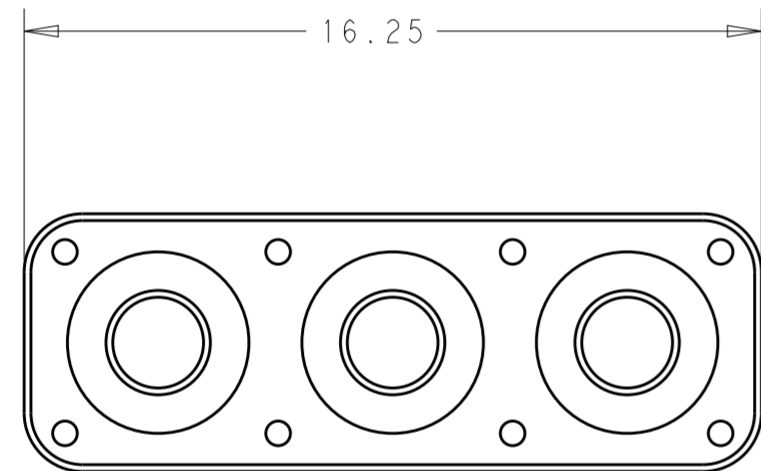

1*1 POSITION

1 MATERIAL: SILICONE RUBBER, INHERENTLY LUBRICATED
 COLOR - SEE CHART

2 SEE CHART FOR INSULATION OD RANGE

3. MATING CONNECTOR P/N'S:

CAP HSG - *-2325350-*/*-2325043-*/*-2336231-*/
 -2337219-/*-2345729-1

PLUG HSG - *-2332040-*/*-2336229-*/*-2345728-1

CONTACTS - 2329907-*/2329908-*/2329911-*/2329914-*/
 2329916-*/2329917-*

BACK COVER (OPTIONAL) - 2324614-*/2340648-6

4 PRELIMINARY PART - NOT RELEASED FOR PRODUCTION

1*2 POSITION

1*3 POSITION

1*4 POSITION

COLOR	INSULATION OD RANGE	POSITIONS	PART NUMBER
GREEN	1.30-2.40	1*4	1-2325349-4
GREEN	1.30-2.40	1*3	1-2325349-3
GREEN	1.30-2.40	1*2	1-2325349-2
GREEN	1.30-2.40	1*1	1-2325349-1
BLUE	2.45-3.60	1*4	2325349-4
BLUE	2.45-3.60	1*3	2325349-3
BLUE	2.45-3.60	1*2	2325349-2
BLUE	2.45-3.60	1*1	2325349-1

THIS DRAWING IS A CONTROLLED DOCUMENT.

DIMENSIONS: mm	TOLERANCES UNLESS OTHERWISE SPECIFIED:	DWN B. WEAVER 15 JUN 2018	TE Connectivity NAME: GANG SEAL, POWER VERSA-LOCK
1 PLC ±	0 PLC ±	CHK S. FERNANDES 15 JUN 2018	
2 PLC ±0.50	3 PLC ±	APVD C. YI 15 JUN 2018	
4 PLC ±	ANGLES ±	PRODUCT SPEC 108-143081	
MATERIAL	FINISH	APPLICATION SPEC 114-143082	SIZE: A2 CAGE CODE: 00779 DRAWING NO: C-2325349
		WEIGHT	RESTRICTED TO
		CUSTOMER DRAWING	SCALE: 6:1 SHEET 1 OF 1 REV A1