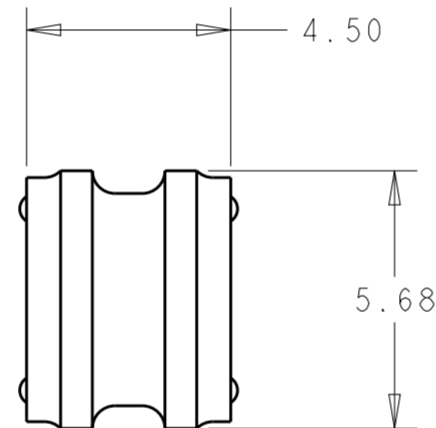

1*1 POSITION

1 MATERIAL: SILICONE RUBBER, INHERENTLY LUBRICATED
 COLOR - SEE CHART

2 SEE CHART FOR INSULATION OD RANGE

3. MATING CONNECTOR P/N'S:

CAP HSG - *-2325350-*/*-2325043-*/*-2336231-*/
 -2337219-/*-2345729-1

PLUG HSG - *-2332040-*/*-2336229-*/*-2345728-1

CONTACTS - 2329907-*/2329908-*/2329911-*/2329914-*/
 2329916-*/2329917-*

BACK COVER (OPTIONAL) - 2324614-*/2340648-6

4 PRELIMINARY PART - NOT RELEASED FOR PRODUCTION

1*2 POSITION

1*3 POSITION

1*4 POSITION

COLOR	INSULATION OD RANGE	POSITIONS	PART NUMBER
GREEN	1.30-2.40	1*4	1-2325349-4
GREEN	1.30-2.40	1*3	1-2325349-3
GREEN	1.30-2.40	1*2	1-2325349-2
GREEN	1.30-2.40	1*1	1-2325349-1
BLUE	2.45-3.60	1*4	2325349-4
BLUE	2.45-3.60	1*3	2325349-3
BLUE	2.45-3.60	1*2	2325349-2
BLUE	2.45-3.60	1*1	2325349-1

THIS DRAWING IS A CONTROLLED DOCUMENT.

DIMENSIONS: mm	TOLERANCES UNLESS OTHERWISE SPECIFIED:	DWN B. WEAVER 15 JUN 2018	TE Connectivity NAME: GANG SEAL, POWER VERSA-LOCK
1 PLC ±	0 PLC ±	CHK S. FERNANDES 15 JUN 2018	
2 PLC ±0.50	3 PLC ±	APVD C. YI 15 JUN 2018	
4 PLC ±	ANGLES ±	PRODUCT SPEC 108-143081	
MATERIAL	FINISH	APPLICATION SPEC 114-143082	SIZE: A2 CAGE CODE: 00779 DRAWING NO: C-2325349
		WEIGHT	RESTRICTED TO
		CUSTOMER DRAWING	SCALE: 6:1 SHEET 1 OF 1 REV A1