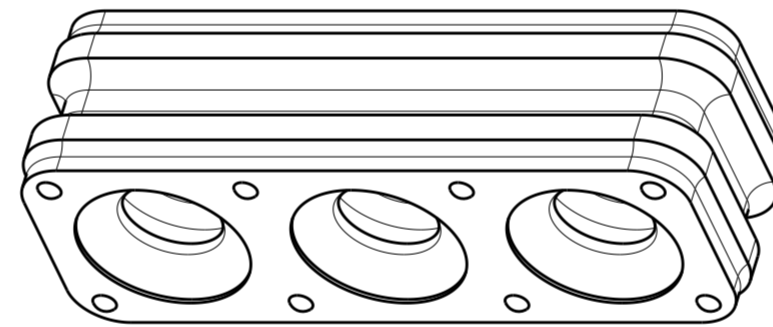

1*1 POSITION

1 MATERIAL: SILICONE RUBBER, INHERENTLY LUBRICATED
 COLOR - SEE CHART

2 SEE CHART FOR INSULATION OD RANGE

3. MATING CONNECTOR P/N'S:

CAP HSG - *-2325350-*/*-2325043-*/*-2336231-*/
 -2337219-/*-2345729-1

PLUG HSG - *-2332040-*/*-2336229-*/*-2345728-1

CONTACTS - 2329907-*/2329908-*/2329911-*/2329914-*/
 2329916-*/2329917-*

BACK COVER (OPTIONAL) - 2324614-*/2340648-6

4 PRELIMINARY PART - NOT RELEASED FOR PRODUCTION

1*2 POSITION

1*3 POSITION

1*4 POSITION

COLOR	INSULATION OD RANGE	POSITIONS	PART NUMBER
GREEN	1.30-2.40	1*4	1-2325349-4
GREEN	1.30-2.40	1*3	1-2325349-3
GREEN	1.30-2.40	1*2	1-2325349-2
GREEN	1.30-2.40	1*1	1-2325349-1
BLUE	2.45-3.60	1*4	2325349-4
BLUE	2.45-3.60	1*3	2325349-3
BLUE	2.45-3.60	1*2	2325349-2
BLUE	2.45-3.60	1*1	2325349-1

THIS DRAWING IS A CONTROLLED DOCUMENT.

DIMENSIONS: mm	TOLERANCES UNLESS OTHERWISE SPECIFIED:	DWN B. WEAVER 15 JUN 2018	TE Connectivity NAME: GANG SEAL, POWER VERSA-LOCK
1 PLC ±	0 PLC ±	CHK S. FERNANDES 15 JUN 2018	
2 PLC ±0.50	3 PLC ±	APVD C. YI 15 JUN 2018	
4 PLC ±	ANGLES ±	PRODUCT SPEC 108-143081	
MATERIAL	FINISH	APPLICATION SPEC 114-143082	SIZE: A2 CAGE CODE: 00779 DRAWING NO: C-2325349
		WEIGHT	RESTRICTED TO
		CUSTOMER DRAWING	SCALE: 6:1 SHEET 1 OF 1 REV A1