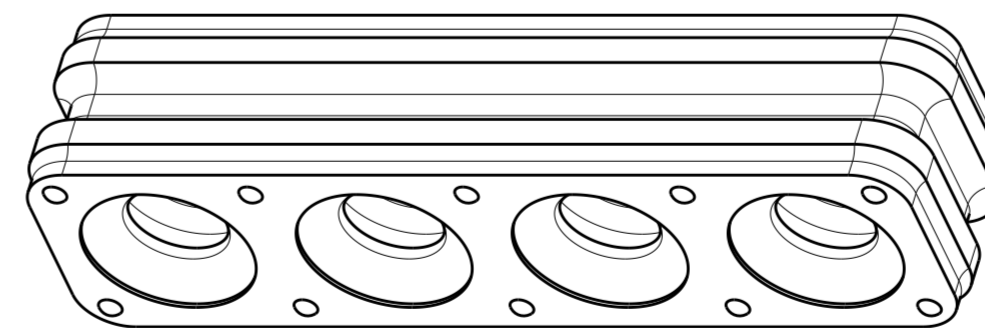

1*1 POSITION

1 MATERIAL: SILICONE RUBBER, INHERENTLY LUBRICATED
 COLOR - SEE CHART

2 SEE CHART FOR INSULATION OD RANGE

3. MATING CONNECTOR P/N'S:

CAP HSG - *-2325350-*/*-2325043-*/*-2336231-*/
 -2337219-/*-2345729-1

PLUG HSG - *-2332040-*/*-2336229-*/*-2345728-1

CONTACTS - 2329907-*/2329908-*/2329911-*/2329914-*/
 2329916-*/2329917-*

BACK COVER (OPTIONAL) - 2324614-*/2340648-6

4 PRELIMINARY PART - NOT RELEASED FOR PRODUCTION

1*2 POSITION

1*3 POSITION

1*4 POSITION

COLOR	INSULATION OD RANGE	POSITIONS	PART NUMBER
GREEN	1.30-2.40	1*4	1-2325349-4
GREEN	1.30-2.40	1*3	1-2325349-3
GREEN	1.30-2.40	1*2	1-2325349-2
GREEN	1.30-2.40	1*1	1-2325349-1
BLUE	2.45-3.60	1*4	2325349-4
BLUE	2.45-3.60	1*3	2325349-3
BLUE	2.45-3.60	1*2	2325349-2
BLUE	2.45-3.60	1*1	2325349-1

THIS DRAWING IS A CONTROLLED DOCUMENT.

DIMENSIONS: mm	TOLERANCES UNLESS OTHERWISE SPECIFIED:	DWN B. WEAVER 15 JUN 2018	TE Connectivity NAME: GANG SEAL, POWER VERSA-LOCK
1 PLC ±	0 PLC ±	CHK S. FERNANDES 15 JUN 2018	
2 PLC ±0.50	3 PLC ±	APVD C. YI 15 JUN 2018	
4 PLC ±	ANGLES ±	PRODUCT SPEC 108-143081	
MATERIAL	FINISH	APPLICATION SPEC 114-143082	SIZE: A2 CAGE CODE: 00779 DRAWING NO: C-2325349
		WEIGHT	RESTRICTED TO
		CUSTOMER DRAWING	SCALE: 6:1 SHEET 1 OF 1 REV A1