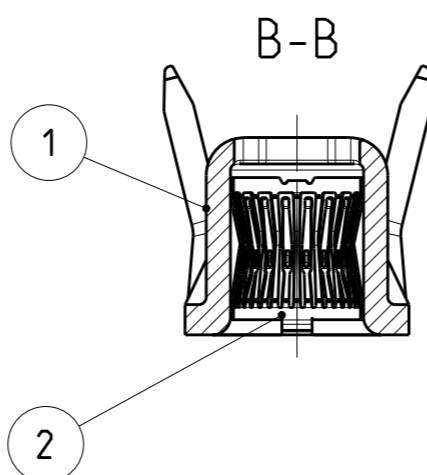

1:1

AI	25/35/50MM2	180°C	850V APPLICATION:ENGRAVING OF LETTER“X1”	34	12	Ag	CuNiSi	1	2	HV 8mm SPRING	A	1-2328073-2
						Ag	Cu	1	1	DEEP DRAWN SOCKET 90 DEGREES		
B	25/35/50MM2	180 °C	650V APPLICATIONS:“PUNCH”	37	15	Ag	CuNiSi	1	2	HV 8mm SPRING	A	2328073-2
						Ag	Cu	1	1	DEEP DRAWN SOCKET 90 DEGREES		
	WIRE RANGE	LIMIT TEMPERATURE	MARKING	B	A±0.5	UPPER PLATING	MATERIAL	QTY	ITEM	DESCRIPTION	REV	ASSY NO.

NOTES

- 1 PACKAGING: LOOSE PIECE
- 2 DETAILS OF THE DESIGN REMAIN THE MANUFACTURER RESERVED
- 3 SPRING IS LUBRICATED
- 4 APPLICABLE PRODUCT SPECIFICATION AND APPLICATION SPECIFICATION REFER TO 108-94256 AND 114-94083
- 5 MARKING

TOLERANCING ISO 8015

THIS DRAWING IS A CONTROLLED DOCUMENT.

DIMENSIONS:	TOLERANCES UNLESS OTHERWISE SPECIFIED:
mm	
	0 PLC ±0.4
	1 PLC ±0.1
	2 PLC ±
	3 PLC ±
	4 PLC ±
ANGLES	±1°
MATERIAL	FINISH

DWN	J.LI	24NOV2017
CHK	E. JIANG	24NOV2017
APVD	L.YIN	24NOV2017
PRODUCT SPEC		
APPLICATION SPEC		
WEIGHT	(20 g)	

NAME HV 8mm, DEEP DRAWN SOCKET 90 DEG. ASSEMBLY

SIZE	CAGE CODE	DRAWING NO	RESTRICTED TO
A3	00779	C-2328073	
CUSTOMER DRAWING		SCALE 2:1	SHEET 1 OF 1 REV A1

X-ON Electronics

Largest Supplier of Electrical and Electronic Components