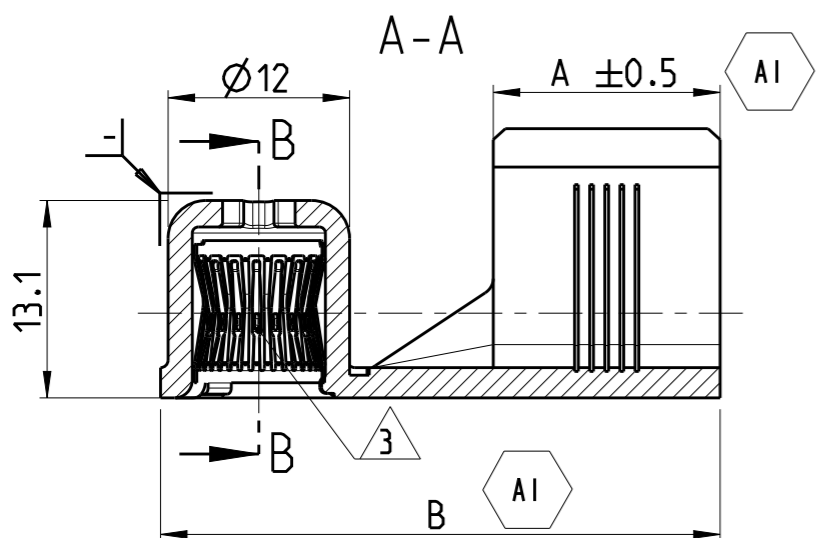

1:1

AI	25/35/50MM2	180°C	850V APPLICATION:ENGRAVING OF LETTER“X1”	34	12	Ag	CuNiSi	1	2	HV 8mm SPRING	A	1-2328073-2
						Ag	Cu	1	1	DEEP DRAWN SOCKET 90 DEGREES		
B	25/35/50MM2	180 °C	650V APPLICATIONS:“PUNCH”	37	15	Ag	CuNiSi	1	2	HV 8mm SPRING	A	2328073-2
						Ag	Cu	1	1	DEEP DRAWN SOCKET 90 DEGREES		
	WIRE RANGE	LIMIT TEMPERATURE	MARKING	B	A±0.5	UPPER PLATING	MATERIAL	QTY	ITEM	DESCRIPTION	REV	ASSY NO.

TOLERANCING ISO 8015

THIS DRAWING IS A CONTROLLED DOCUMENT.

DIMENSIONS:	TOLERANCES UNLESS OTHERWISE SPECIFIED:
mm	
	0 PLC ±0.4
	1 PLC ±0.1
	2 PLC ±
	3 PLC ±
	4 PLC ±
ANGLES	±1°
MATERIAL	FINISH

DWN	J.LI	24NOV2017
CHK	E. JIANG	24NOV2017
APVD	L.YIN	24NOV2017
PRODUCT SPEC		
APPLICATION SPEC		
WEIGHT	(20 g)	

NAME HV 8mm, DEEP DRAWN SOCKET 90 DEG. ASSEMBLY

SIZE	CAGE CODE	DRAWING NO	RESTRICTED TO
A3	00779	C-2328073	
CUSTOMER DRAWING		SCALE 2:1	SHEET 1 OF 1 REV A1

X-ON Electronics

Largest Supplier of Electrical and Electronic Components