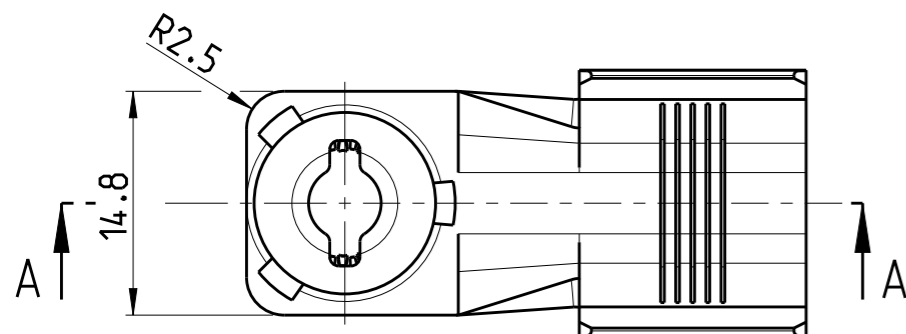

1:1

AI	25/35/50MM2	180°C	850V APPLICATION:ENGRAVING OF LETTER“X1”	34	12	Ag	CuNiSi	1	2	HV 8mm SPRING	A	1-2328073-2
						Ag	Cu	1	1	DEEP DRAWN SOCKET 90 DEGREES		
B	25/35/50MM2	180 °C	650V APPLICATIONS:“PUNCH”	37	15	Ag	CuNiSi	1	2	HV 8mm SPRING	A	2328073-2
						Ag	Cu	1	1	DEEP DRAWN SOCKET 90 DEGREES		
	WIRE RANGE	LIMIT TEMPERATURE	MARKING	B	A±0.5	UPPER PLATING	MATERIAL	QTY	ITEM	DESCRIPTION	REV	ASSY NO.

TOLERANCING ISO 8015

THIS DRAWING IS A CONTROLLED DOCUMENT.

DIMENSIONS:	TOLERANCES UNLESS OTHERWISE SPECIFIED:
mm	
	0 PLC ±0.4
	1 PLC ±0.1
	2 PLC ±
	3 PLC ±
	4 PLC ±
ANGLES	±1°
MATERIAL	FINISH

DWN	J.LI	24NOV2017
CHK	E. JIANG	24NOV2017
APVD	L.YIN	24NOV2017
PRODUCT SPEC		
APPLICATION SPEC		
WEIGHT	(20 g)	

NAME HV 8mm, DEEP DRAWN SOCKET 90 DEG. ASSEMBLY

SIZE	CAGE CODE	DRAWING NO	RESTRICTED TO
A3	00779	C-2328073	
CUSTOMER DRAWING		SCALE 2:1	SHEET 1 OF 1 REV A1

X-ON Electronics

Largest Supplier of Electrical and Electronic Components