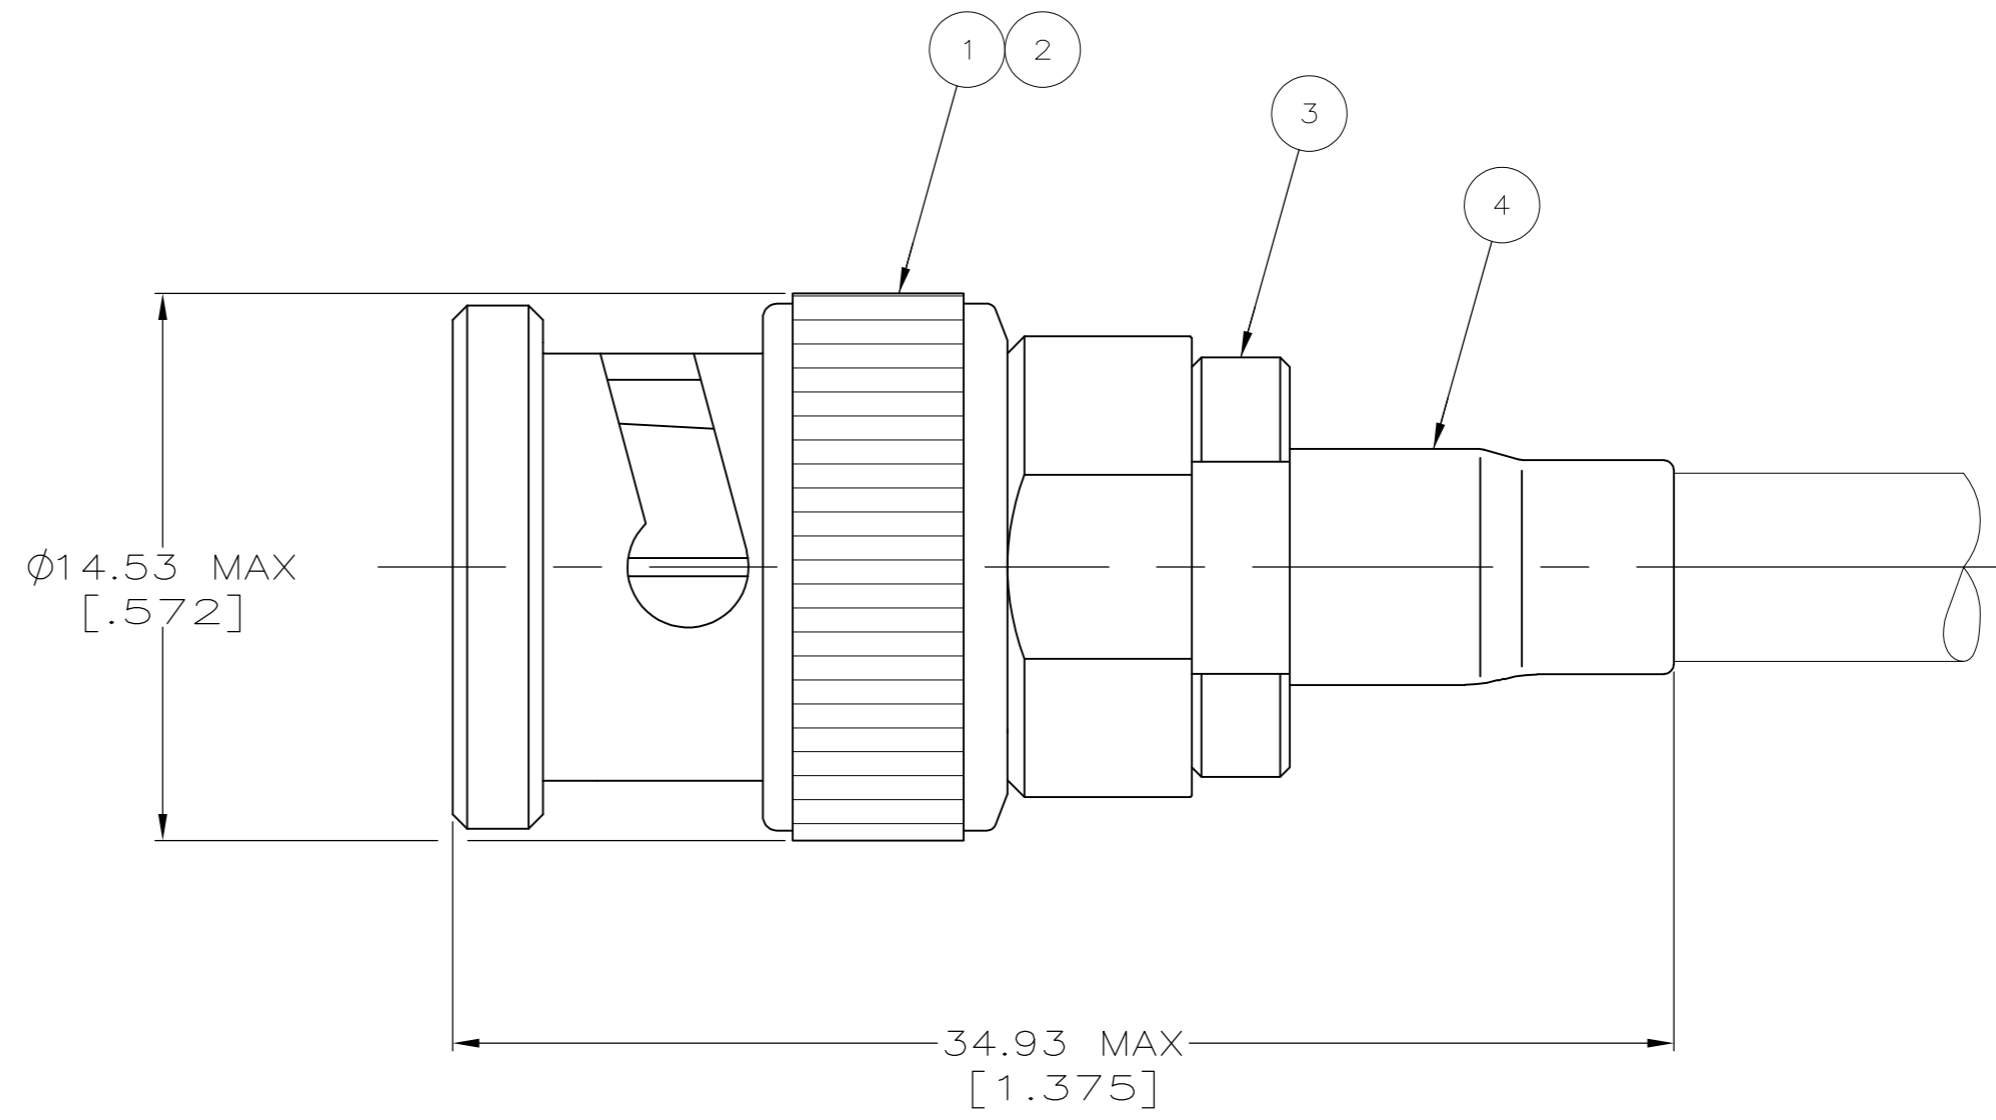

RECOMMENDED STRIP LENGTH

SUPSD BY: 2-5329082-1	RG-58/U,58A/U,58B/U & 58C/U	328663	50780	2-329106-1	9-329327-0	9-329082-0
SUPSD BY: 2-329444-2	-	-	-	-	-	2-329082-2
	RG-58/U,58A/U,58B/U & 58C/U	9-328663-0	9-50780-5	2-329106-1	329327	2-329082-1
	CABLE SIZE	④ FERRULE QTY=1	③ CRIMP END ASSEMBLY QTY=1	② GASKET QTY=1	① PLUG ASSEMBLY QTY=1	PART NUMBER

THIS DRAWING IS A CONTROLLED DOCUMENT.

DWN	B. SCOTT	06-28-91
CHK	J. LIPPERT	7-30-91
APVD	-	-
PRODUCT SPEC	-	-
APPLICATION SPEC	-	-
WEIGHT	②	A2 00779
CUSTOMER DRAWING	SCALE	5:1

**TE** TE Connectivity

PLUG, SERIES BNC