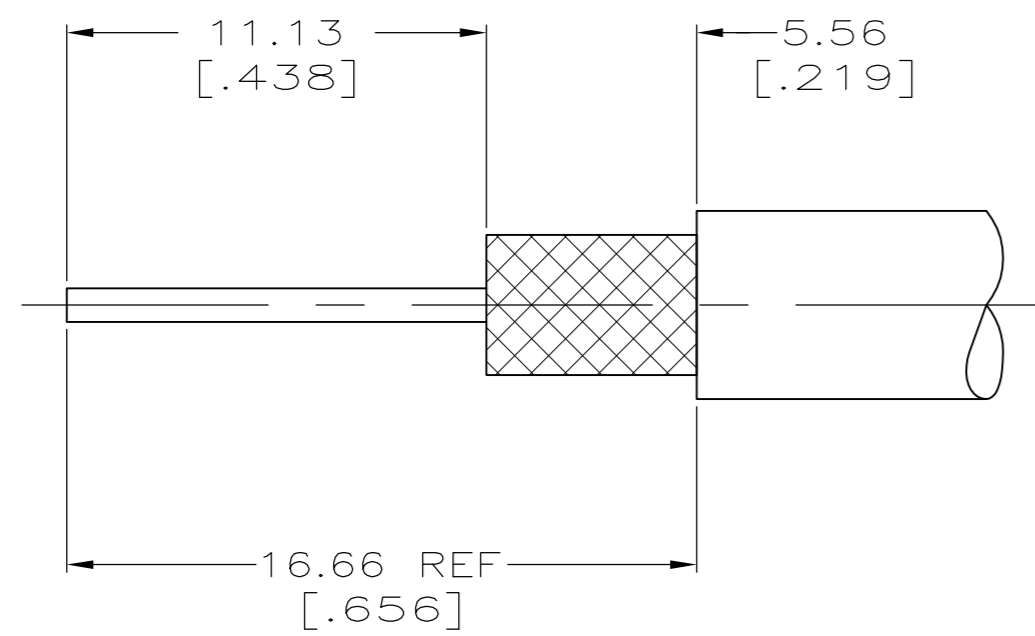

RECOMMENDED STRIP LENGTH

SUPSD BY: 2-5329082-1	RG-58/U,58A/U,58B/U & 58C/U	328663	50780	2-329106-1	9-329327-0	9-329082-0
SUPSD BY: 2-329444-2	-	-	-	-	-	2-329082-2
	RG-58/U,58A/U,58B/U & 58C/U	9-328663-0	9-50780-5	2-329106-1	329327	2-329082-1
	CABLE SIZE	④ FERRULE QTY=1	③ CRIMP END ASSEMBLY QTY=1	② GASKET QTY=1	① PLUG ASSEMBLY QTY=1	PART NUMBER

THIS DRAWING IS A CONTROLLED DOCUMENT.

DWN	B. SCOTT	06-28-91
CHK	J. LIPPERT	7-30-91
APVD	-	-
PRODUCT SPEC	-	-
APPLICATION SPEC	-	-
WEIGHT	②	A2 00779
CUSTOMER DRAWING	SCALE	5:1

**TE** TE Connectivity

PLUG, SERIES BNC