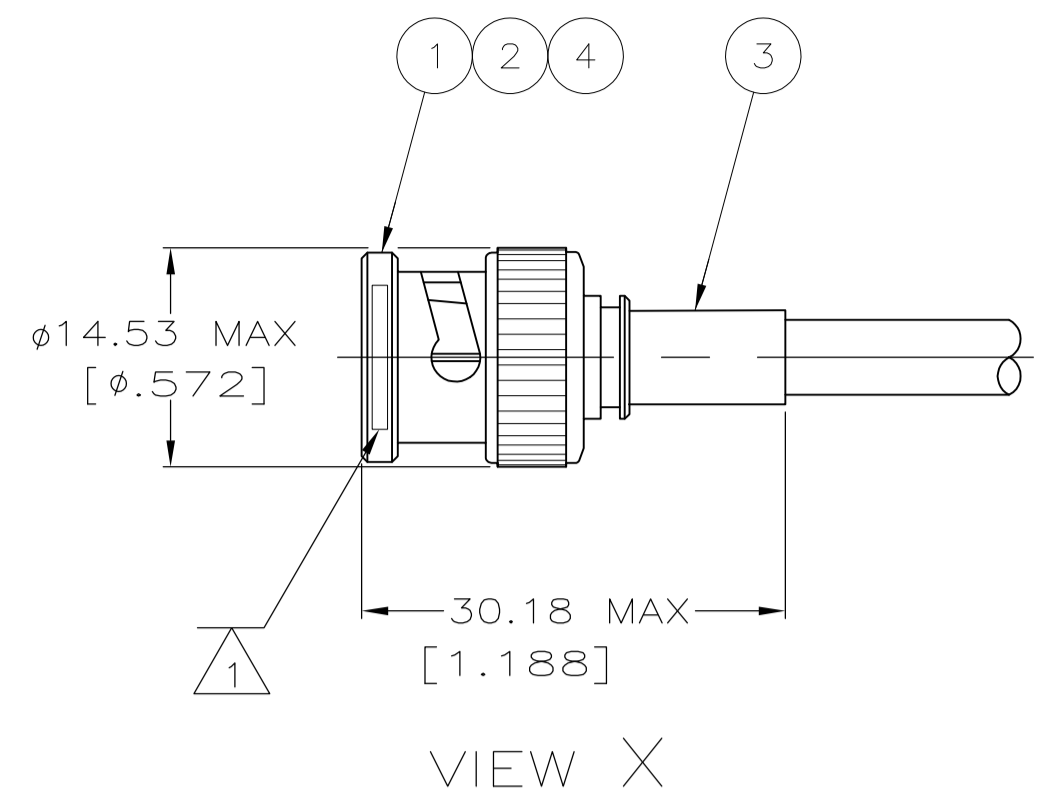

LOC	DIST	REV	DATE	BY	APPV
DF	X0				
REVISIONS					
REV	DESCRIPTION	DATE	BY	APPV	
AH	REVISED PER ECO-15-011822	24NOV15	RS	CT	

- 1 PLUG MARKED AS SHOWN
- 2. SEE I.S. 1914-1
- 3 SEE SEPARATE RESTRICTED DRAWING WITH THIS PART NUMBER
- 4 DIE SET: 69727 WITH PNEUMATIC TOOL: 69365-3 OR HAND TOOL: 69710-1
- 5 BULK PACKAGED

THIS DRAWING IS A CONTROLLED DOCUMENT.

DTN: R.E. RUTH 01NOV90  
 CHK: J. LIPPERT 23JAN91  
 APD: M. PHILLIPS 23JAN91

NAME: PLUG, DUAL CRIMP, SERIES BNC  
 PRODUCT SPEC: 108-12020  
 APPLICATION SPEC: -

SIZE: A1  
 CAGE CODE: 00779  
 DRAWING NO: 331350