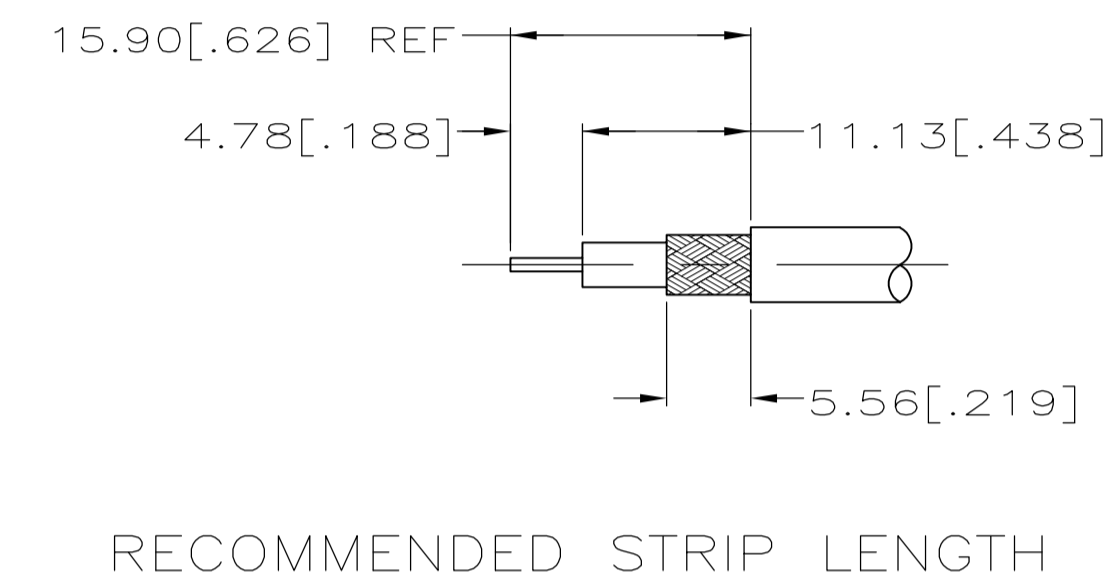

LOC	DIST	REV	DATE	BY	APPV
DF	X0				
REVISIONS					
REV	DESCRIPTION	DATE	BY	APPV	
AH	REVISED PER ECO-15-011822	24NOV15	RS	CT	

- 1 PLUG MARKED AS SHOWN
- 2. SEE I.S. 1914-1
- 3 SEE SEPARATE RESTRICTED DRAWING WITH THIS PART NUMBER
- 4 DIE SET: 69727 WITH PNEUMATIC TOOL: 69365-3 OR HAND TOOL: 69710-1
- 5 BULK PACKAGED

THIS DRAWING IS A CONTROLLED DOCUMENT.

DTN: R.E. RUTH 01NOV90  
 CHK: J. LIPPERT 23JAN91  
 APD: M. PHILLIPS 23JAN91

NAME: PLUG, DUAL CRIMP, SERIES BNC  
 PRODUCT SPEC: 108-12020  
 APPLICATION SPEC: -

SIZE: A1  
 CAGE CODE: 00779  
 DRAWING NO: 331350