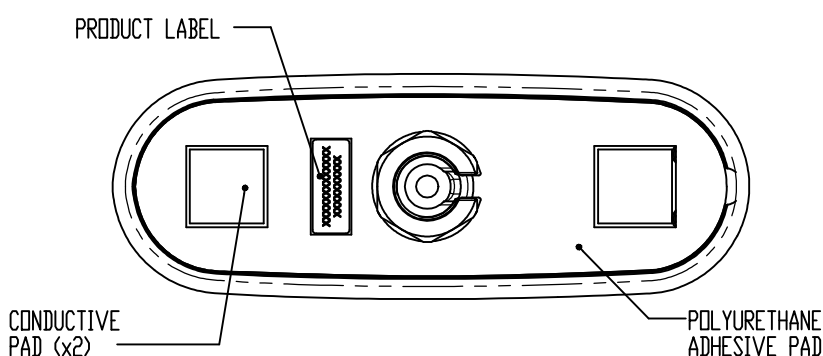

ISO VIEW SCALE 1:5

NOTES:

- OPERATING FREQUENCIES:  
 CELLULAR: 698–960/1710–3800 MHz  
 WIFI : 2.4/5.0 GHz  
 GPS/GNSS: 1562–1612 MHz 26dB LNA
- ALL MATERIALS SUPPLIED MUST BE RoHS2 (DIRECTIVE 2011/65/EU) COMPLIANT AND MUST NOT CONTAIN ANY SUBSTANCES OF VERY HIGH CONCERN (SVHCs) LISTED UNDER REACH OR POLY-AROMATIC HYDROCARBONS (PAHs), OR PERSISTENT ORGANIC POLLUTANTS (POPs) CONTROLLED BY THE STOCKHOLM CONVENTION.
- PATTERN: OMNI-DIRECTIONAL.
- POLARIZATION: VERTICAL
- MAX. INPUT POWER: 25W.
- OPERATING TEMPERATURE: -40°/+80°C(-40°/+176°F).
- MATERIAL: ASA, EPDM, ALUMINUM ALLOY.
- WEIGHT: 300.42g.