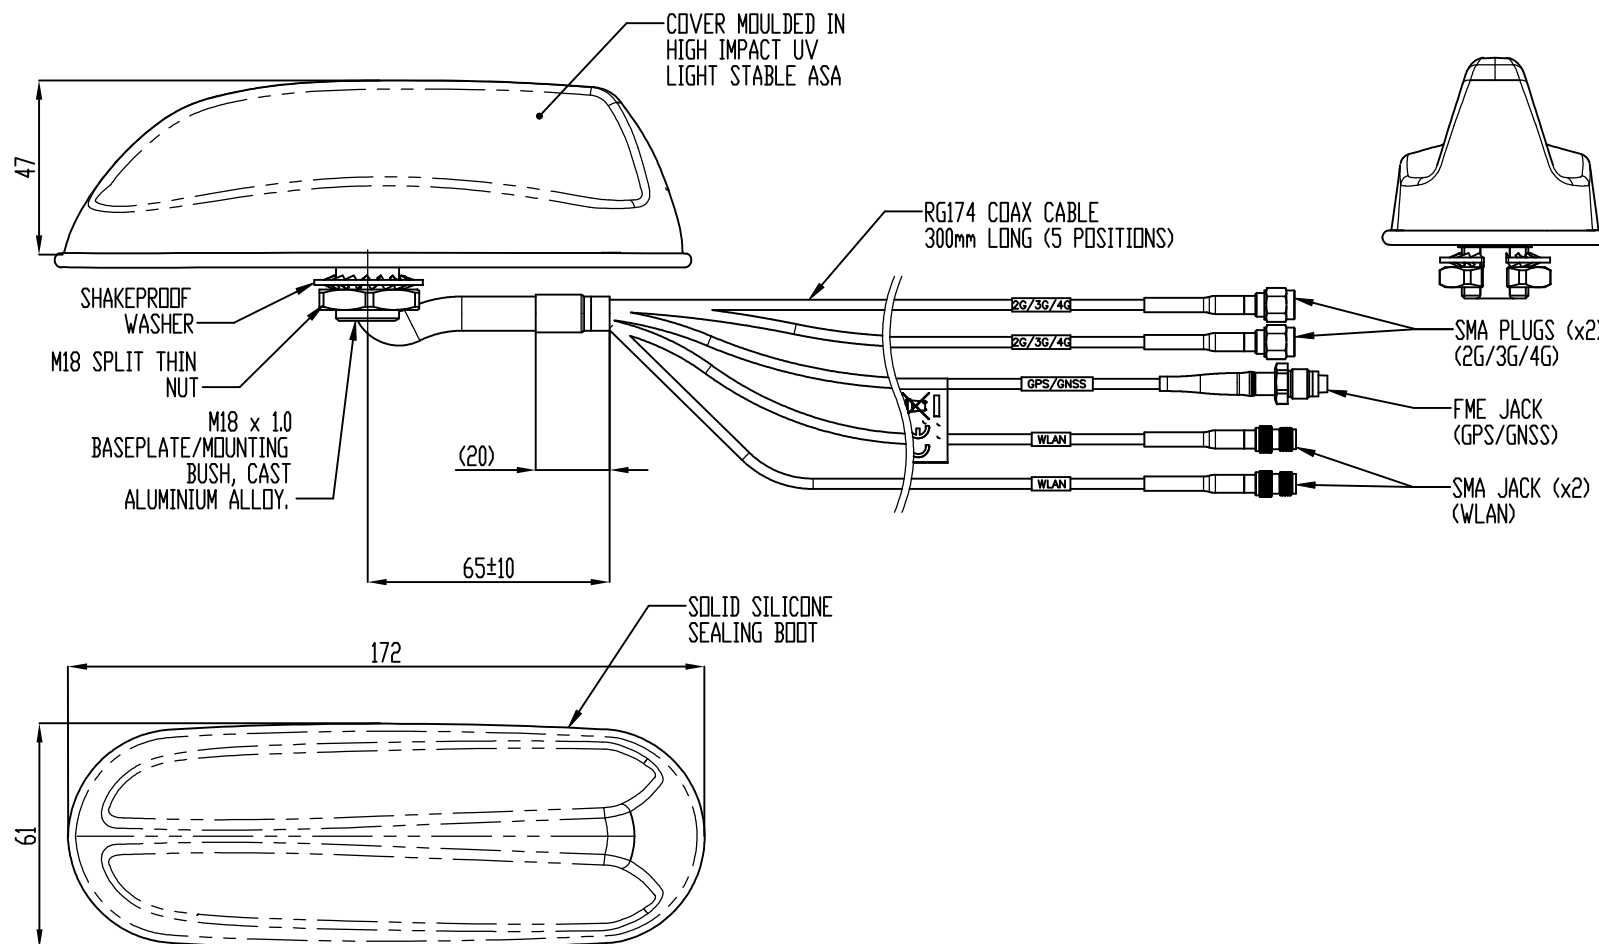

ISO VIEW SCALE 1:5

NOTES:

- OPERATING FREQUENCIES:  
 CELLULAR: 698–960/1710–3800 MHz  
 WIFI : 2.4/5.0 GHz  
 GPS/GNSS: 1562–1612 MHz 26dB LNA
- ALL MATERIALS SUPPLIED MUST BE RoHS2 (DIRECTIVE 2011/65/EU) COMPLIANT AND MUST NOT CONTAIN ANY SUBSTANCES OF VERY HIGH CONCERN (SVHCs) LISTED UNDER REACH OR POLY-AROMATIC HYDROCARBONS (PAHs), OR PERSISTENT ORGANIC POLLUTANTS (POPs) CONTROLLED BY THE STOCKHOLM CONVENTION.
- PATTERN: OMNI-DIRECTIONAL.
- POLARIZATION: VERTICAL
- MAX. INPUT POWER: 25W.
- OPERATING TEMPERATURE: -40°/+80°C(-40°/+176°F).
- MATERIAL: ASA, EPDM, ALUMINUM ALLOY.
- WEIGHT: 300.42g.