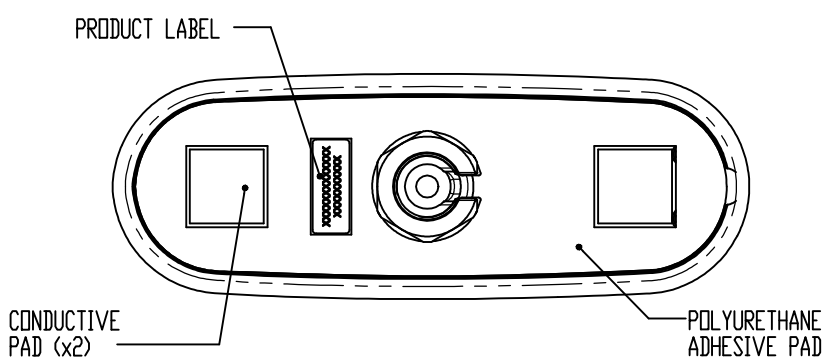

ISO VIEW SCALE 1:5

NOTES:

- OPERATING FREQUENCIES:
 CELLULAR: 698–960/1710–3800 MHz
 WIFI : 2.4/5.0 GHz
 GPS/GNSS: 1562–1612 MHz 26dB LNA
- ALL MATERIALS SUPPLIED MUST BE RoHS2 (DIRECTIVE 2011/65/EU) COMPLIANT AND MUST NOT CONTAIN ANY SUBSTANCES OF VERY HIGH CONCERN (SVHCs) LISTED UNDER REACH OR POLY-AROMATIC HYDROCARBONS (PAHs), OR PERSISTENT ORGANIC POLLUTANTS (POPs) CONTROLLED BY THE STOCKHOLM CONVENTION.
- PATTERN: OMNI-DIRECTIONAL.
- POLARIZATION: VERTICAL
- MAX. INPUT POWER: 25W.
- OPERATING TEMPERATURE: -40°/+80°C(-40°/+176°F).
- MATERIAL: ASA, EPDM, ALUMINUM ALLOY.
- WEIGHT: 300.42g.