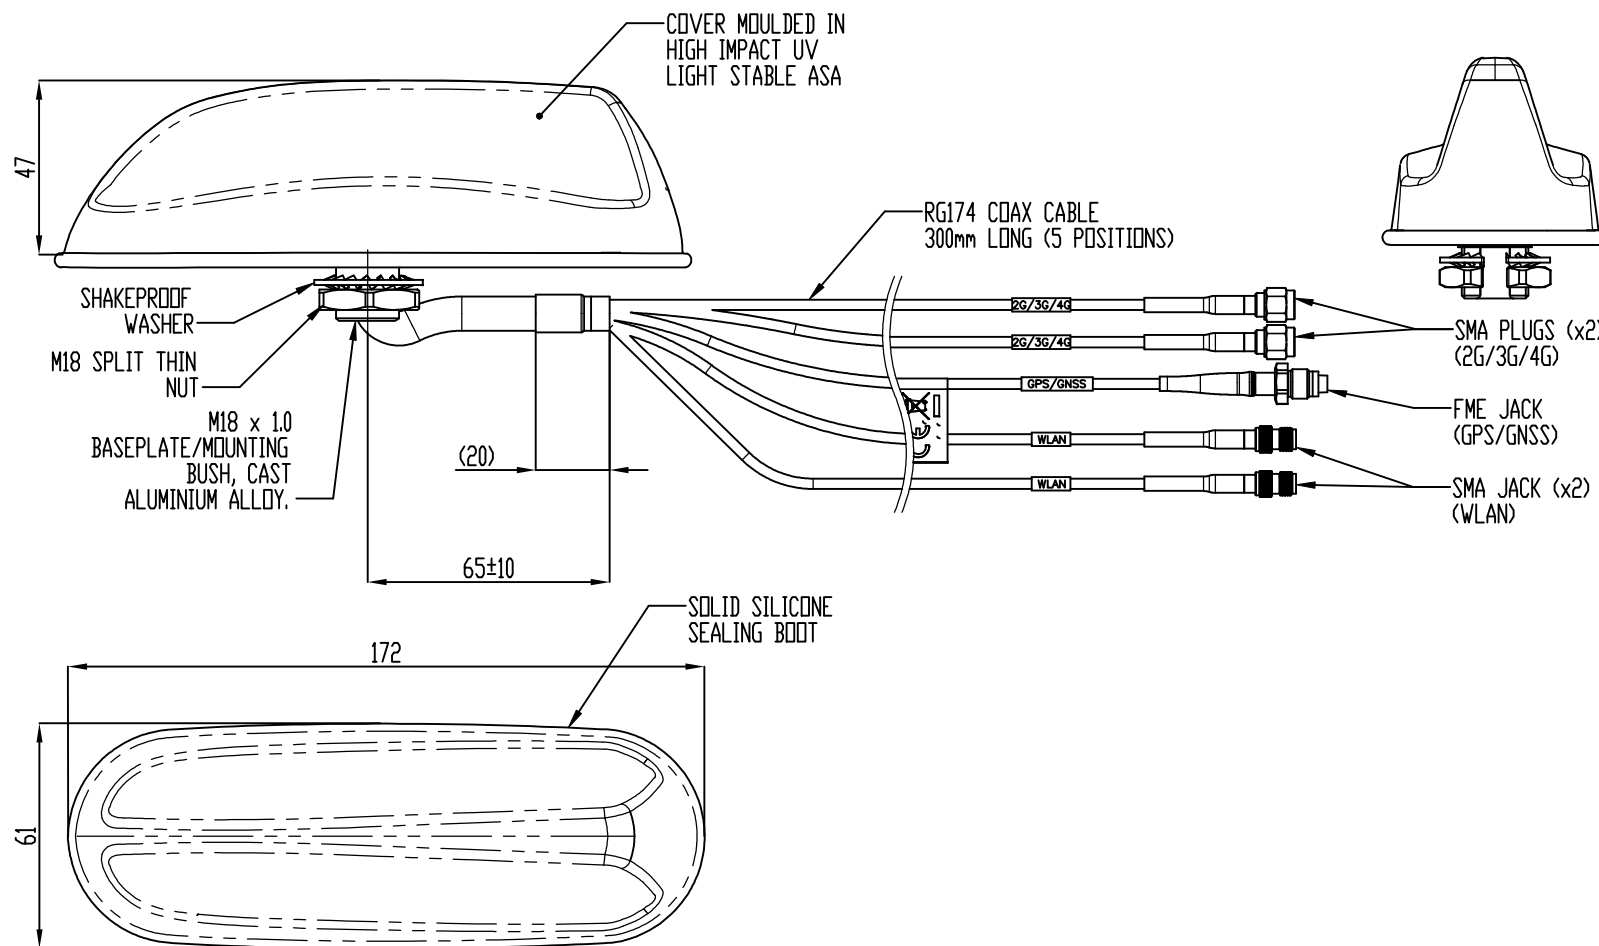

ISO VIEW SCALE 1:5

NOTES:

- OPERATING FREQUENCIES:
 CELLULAR: 698–960/1710–3800 MHz
 WIFI : 2.4/5.0 GHz
 GPS/GNSS: 1562–1612 MHz 26dB LNA
- ALL MATERIALS SUPPLIED MUST BE RoHS2 (DIRECTIVE 2011/65/EU) COMPLIANT AND MUST NOT CONTAIN ANY SUBSTANCES OF VERY HIGH CONCERN (SVHCs) LISTED UNDER REACH OR POLY-AROMATIC HYDROCARBONS (PAHs), OR PERSISTENT ORGANIC POLLUTANTS (POPs) CONTROLLED BY THE STOCKHOLM CONVENTION.
- PATTERN: OMNI-DIRECTIONAL.
- POLARIZATION: VERTICAL
- MAX. INPUT POWER: 25W.
- OPERATING TEMPERATURE: -40°/+80°C(-40°/+176°F).
- MATERIAL: ASA, EPDM, ALUMINUM ALLOY.
- WEIGHT: 300.42g.