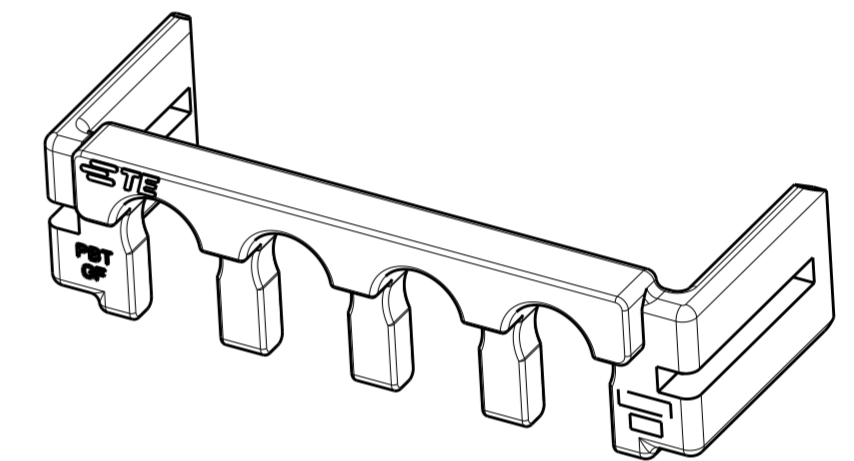

1 * 1 POSITION

- 1. MATERIAL: PBT, GLASS FILLED
COLOR - RED
- 2. FLAMMABILITY: UL94 V-0
- 3. MATING CONNECTOR P/N'S:
CAP HSG - *-2325350-*/*-2325043-*/*-2345729-1
PLUG HSG - *-2332040-*/*-2345728-1
CONTACTS - 2329907-*/2329908-*/2329914-*/2329916-
SEALS - 2325349-*/2329020-*
- 4. PART CAN BE ASSEMBLED 180° (INVERTED)

1 * 2 POSITION

1 * 4 POSITION

1 * 3 POSITION

1 * 4	2334614-4
1 * 3	2334614-3
1 * 2	2334614-2
1 * 1	2334614-1
POSITIONS	PART NUMBER

THIS DRAWING IS A CONTROLLED DOCUMENT.		DWN B. WEAVER 18JUN2018	STE TE Connectivity	
		CHK S. FERNANDES 18JUN2018		
		APVD C. YI 18JUN2018	NAME COVER, POWER VERSA-LOCK	
DIMENSIONS: mm		PRODUCT SPEC 108-143081	SIZE CAGE CODE DRAWING NO RESTRICTED TO	
TOLERANCES UNLESS OTHERWISE SPECIFIED:		APPLICATION SPEC 114-143082	A2 0079 C-2334614	
0 PLC ±		WEIGHT -	SCALE 4:1 SHEET 1 OF 1 REV A1	
1 PLC ±		CUSTOMER DRAWING		
2 PLC ±				
3 PLC ±				
4 PLC ±				
ANGLES ±				
FINISH -				
MATERIAL 1				