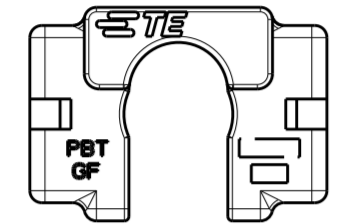

1 * 1 POSITION

- 1. MATERIAL: PBT, GLASS FILLED
COLOR - RED
- 2. FLAMMABILITY: UL94 V-0
- 3. MATING CONNECTOR P/N'S:
CAP HSG - *-2325350-*/*-2325043-*/*-2345729-1
PLUG HSG - *-2332040-*/*-2345728-1
CONTACTS - 2329907-*/2329908-*/2329914-*/2329916-
SEALS - 2325349-*/2329020-*
- 4. PART CAN BE ASSEMBLED 180° (INVERTED)

1 * 2 POSITION

1 * 4 POSITION

1 * 3 POSITION

1 * 4	2334614-4
1 * 3	2334614-3
1 * 2	2334614-2
1 * 1	2334614-1
POSITIONS	PART NUMBER

THIS DRAWING IS A CONTROLLED DOCUMENT.		DWN B. WEAVER 18JUN2018	STE TE Connectivity	
		CHK S. FERNANDES 18JUN2018		
		APVD C. YI 18JUN2018	NAME COVER, POWER VERSA-LOCK	
DIMENSIONS: mm		PRODUCT SPEC 108-143081	SIZE CAGE CODE DRAWING NO RESTRICTED TO	
TOLERANCES UNLESS OTHERWISE SPECIFIED:		APPLICATION SPEC 114-143082	A2 0079 C-2334614	
0 PLC ±		WEIGHT -	SCALE 4:1 SHEET 1 OF 1 REV A1	
1 PLC ±		CUSTOMER DRAWING		
2 PLC ±				
3 PLC ±				
4 PLC ±				
ANGLES ±				
FINISH -				
MATERIAL 1				