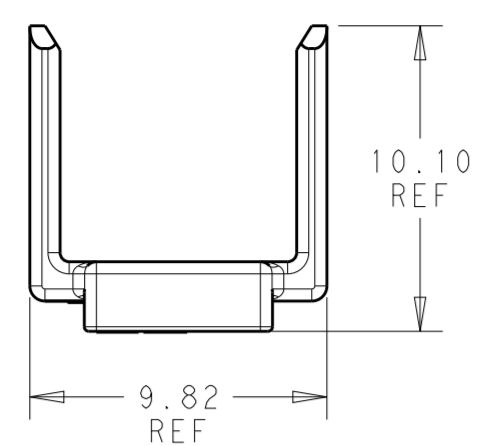

1 * 1 POSITION

- 1. MATERIAL: PBT, GLASS FILLED
COLOR - RED
- 2. FLAMMABILITY: UL94 V-0
- 3. MATING CONNECTOR P/N'S:
CAP HSG - *-2325350-*/*-2325043-*/*-2345729-1
PLUG HSG - *-2332040-*/*-2345728-1
CONTACTS - 2329907-*/2329908-*/2329914-*/2329916-
SEALS - 2325349-*/2329020-*
- 4. PART CAN BE ASSEMBLED 180° (INVERTED)

1 * 2 POSITION

1 * 4 POSITION

1 * 3 POSITION

1 * 4	2334614-4
1 * 3	2334614-3
1 * 2	2334614-2
1 * 1	2334614-1
POSITIONS	PART NUMBER

THIS DRAWING IS A CONTROLLED DOCUMENT.		DWN B. WEAVER 18JUN2018	STE TE Connectivity	
		CHK S. FERNANDES 18JUN2018		
		APVD C. YI 18JUN2018	NAME COVER, POWER VERSA-LOCK	
DIMENSIONS: mm		PRODUCT SPEC 108-143081	SIZE CAGE CODE DRAWING NO RESTRICTED TO	
TOLERANCES UNLESS OTHERWISE SPECIFIED:		APPLICATION SPEC 114-143082	A2 0079 C-2334614	
0 PLC ±		WEIGHT -	SCALE 4:1 SHEET 1 OF 1 REV A1	
1 PLC ±		CUSTOMER DRAWING		
2 PLC ±				
3 PLC ±				
4 PLC ±				
ANGLES ±				
FINISH -				
MATERIAL 1				