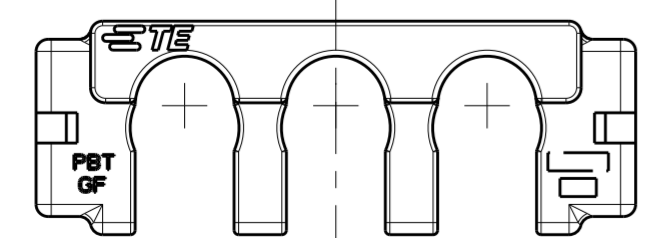

1 * 1 POSITION

- 1. MATERIAL: PBT, GLASS FILLED
COLOR - RED
- 2. FLAMMABILITY: UL94 V-0
- 3. MATING CONNECTOR P/N'S:
CAP HSG - *-2325350-*/*-2325043-*/*-2345729-1
PLUG HSG - *-2332040-*/*-2345728-1
CONTACTS - 2329907-*/2329908-*/2329914-*/2329916-
SEALS - 2325349-*/2329020-*
- 4. PART CAN BE ASSEMBLED 180° (INVERTED)

1 * 2 POSITION

1 * 4 POSITION

1 * 3 POSITION

1 * 4	2334614-4
1 * 3	2334614-3
1 * 2	2334614-2
1 * 1	2334614-1
POSITIONS	PART NUMBER

THIS DRAWING IS A CONTROLLED DOCUMENT.		DWN B. WEAVER 18JUN2018	STE TE Connectivity	
		CHK S. FERNANDES 18JUN2018		
		APVD C. YI 18JUN2018	NAME COVER, POWER VERSA-LOCK	
DIMENSIONS: mm		PRODUCT SPEC 108-143081	SIZE CAGE CODE DRAWING NO RESTRICTED TO	
TOLERANCES UNLESS OTHERWISE SPECIFIED:		APPLICATION SPEC 114-143082	A2 0079 C-2334614	
0 PLC ±		WEIGHT -	SCALE 4:1 SHEET 1 OF 1 REV A1	
1 PLC ±		CUSTOMER DRAWING		
2 PLC ±				
3 PLC ±				
4 PLC ±				
ANGLES ±				
FINISH -				
MATERIAL 1				