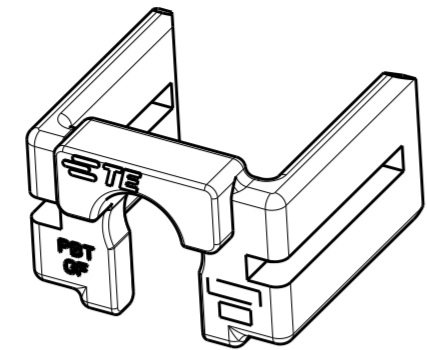

1 * 1 POSITION

- 1. MATERIAL: PBT, GLASS FILLED
COLOR - RED
- 2. FLAMMABILITY: UL94 V-0
- 3. MATING CONNECTOR P/N'S:
CAP HSG - *-2325350-*/*-2325043-*/*-2345729-1
PLUG HSG - *-2332040-*/*-2345728-1
CONTACTS - 2329907-*/2329908-*/2329914-*/2329916-
SEALS - 2325349-*/2329020-*
- 4. PART CAN BE ASSEMBLED 180° (INVERTED)

1 * 2 POSITION

1 * 4 POSITION

1 * 3 POSITION

1 * 4	2334614-4
1 * 3	2334614-3
1 * 2	2334614-2
1 * 1	2334614-1
POSITIONS	PART NUMBER

THIS DRAWING IS A CONTROLLED DOCUMENT.		DWN B. WEAVER 18JUN2018	STE TE Connectivity	
		CHK S. FERNANDES 18JUN2018		
		APVD C. YI 18JUN2018	NAME COVER, POWER VERSA-LOCK	
DIMENSIONS: mm		PRODUCT SPEC 108-143081	SIZE CAGE CODE DRAWING NO RESTRICTED TO	
TOLERANCES UNLESS OTHERWISE SPECIFIED:		APPLICATION SPEC 114-143082	A2 0079 C-2334614	
0 PLC ±		WEIGHT -	SCALE 4:1 SHEET 1 OF 1 REV A1	
1 PLC ±		CUSTOMER DRAWING		
2 PLC ±				
3 PLC ±				
4 PLC ±				
ANGLES ±				
FINISH -				
MATERIAL 1				