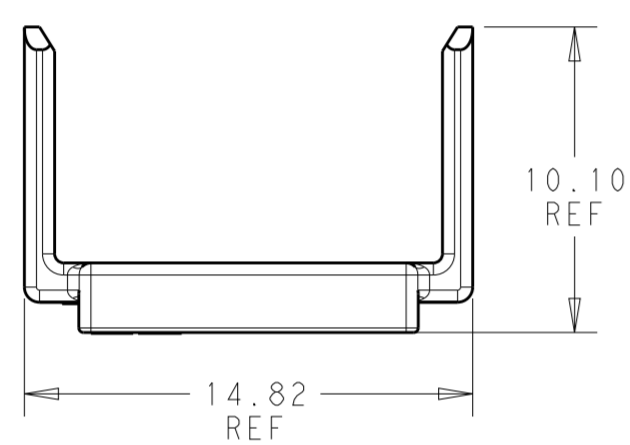

1 * 1 POSITION

- 1. MATERIAL: PBT, GLASS FILLED
COLOR - RED
- 2. FLAMMABILITY: UL94 V-0
- 3. MATING CONNECTOR P/N'S:
CAP HSG - *-2325350-*/*-2325043-*/*-2345729-1
PLUG HSG - *-2332040-*/*-2345728-1
CONTACTS - 2329907-*/2329908-*/2329914-*/2329916-
SEALS - 2325349-*/2329020-*
- 4. PART CAN BE ASSEMBLED 180° (INVERTED)

1 * 2 POSITION

1 * 4 POSITION

1 * 3 POSITION

1 * 4	2334614-4
1 * 3	2334614-3
1 * 2	2334614-2
1 * 1	2334614-1
POSITIONS	PART NUMBER

THIS DRAWING IS A CONTROLLED DOCUMENT.		DWN B. WEAVER 18JUN2018	STE TE Connectivity	
		CHK S. FERNANDES 18JUN2018		
		APVD C. YI 18JUN2018	NAME COVER, POWER VERSA-LOCK	
DIMENSIONS: mm		PRODUCT SPEC 108-143081	SIZE CAGE CODE DRAWING NO RESTRICTED TO	
TOLERANCES UNLESS OTHERWISE SPECIFIED:		APPLICATION SPEC 114-143082	A2 0079 C-2334614	
0 PLC ±		WEIGHT -	SCALE 4:1 SHEET 1 OF 1 REV A1	
1 PLC ±		CUSTOMER DRAWING		
2 PLC ±				
3 PLC ±				
4 PLC ±				
ANGLES ±				
FINISH -				
MATERIAL 1				