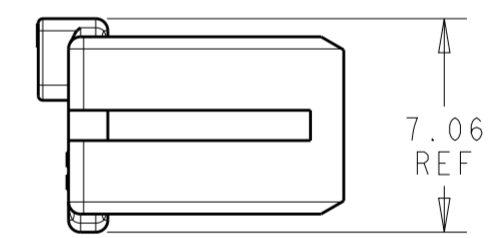

1 * 1 POSITION

- 1. MATERIAL: PBT, GLASS FILLED
COLOR - RED
- 2. FLAMMABILITY: UL94 V-0
- 3. MATING CONNECTOR P/N'S:
CAP HSG - *-2325350-*/*-2325043-*/*-2345729-1
PLUG HSG - *-2332040-*/*-2345728-1
CONTACTS - 2329907-*/2329908-*/2329914-*/2329916-
SEALS - 2325349-*/2329020-*
- 4. PART CAN BE ASSEMBLED 180° (INVERTED)

1 * 2 POSITION

1 * 4 POSITION

1 * 3 POSITION

1 * 4	2334614-4
1 * 3	2334614-3
1 * 2	2334614-2
1 * 1	2334614-1
POSITIONS	PART NUMBER

THIS DRAWING IS A CONTROLLED DOCUMENT.		DWN B. WEAVER 18JUN2018	STE TE Connectivity	
		CHK S. FERNANDES 18JUN2018		
		APVD C. YI 18JUN2018	NAME COVER, POWER VERSA-LOCK	
DIMENSIONS: mm		PRODUCT SPEC 108-143081	SIZE CAGE CODE DRAWING NO RESTRICTED TO	
TOLERANCES UNLESS OTHERWISE SPECIFIED:		APPLICATION SPEC 114-143082	A2 0079 C-2334614	
0 PLC ±		WEIGHT -	SCALE 4:1 SHEET 1 OF 1 REV A1	
1 PLC ±		CUSTOMER DRAWING		
2 PLC ±				
3 PLC ±				
4 PLC ±				
ANGLES ±				
FINISH -				
MATERIAL 1				