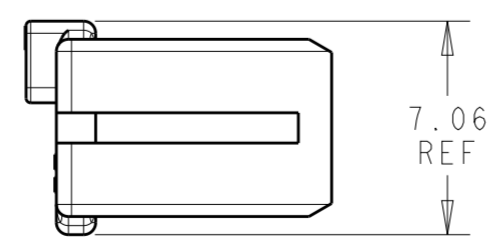

1 * 1 POSITION

- 1. MATERIAL: PBT, GLASS FILLED
COLOR - RED
- 2. FLAMMABILITY: UL94 V-0
- 3. MATING CONNECTOR P/N'S:
CAP HSG - *-2325350-*/*-2325043-*/*-2345729-1
PLUG HSG - *-2332040-*/*-2345728-1
CONTACTS - 2329907-*/2329908-*/2329914-*/2329916-
SEALS - 2325349-*/2329020-*
- 4. PART CAN BE ASSEMBLED 180° (INVERTED)

1 * 2 POSITION

1 * 4 POSITION

1 * 3 POSITION

1 * 4	2334614-4
1 * 3	2334614-3
1 * 2	2334614-2
1 * 1	2334614-1
POSITIONS	PART NUMBER

THIS DRAWING IS A CONTROLLED DOCUMENT.		DWN B. WEAVER 18JUN2018	STE TE Connectivity	
		CHK S. FERNANDES 18JUN2018		
		APVD C. YI 18JUN2018	NAME COVER, POWER VERSA-LOCK	
DIMENSIONS: mm		PRODUCT SPEC 108-143081	SIZE CAGE CODE DRAWING NO RESTRICTED TO	
TOLERANCES UNLESS OTHERWISE SPECIFIED:		APPLICATION SPEC 114-143082	A2 0079 C-2334614	
0 PLC ±		WEIGHT -	SCALE 4:1 SHEET 1 OF 1 REV A1	
1 PLC ±		CUSTOMER DRAWING		
2 PLC ±				
3 PLC ±				
4 PLC ±				
ANGLES ±				
FINISH -				
MATERIAL 1				