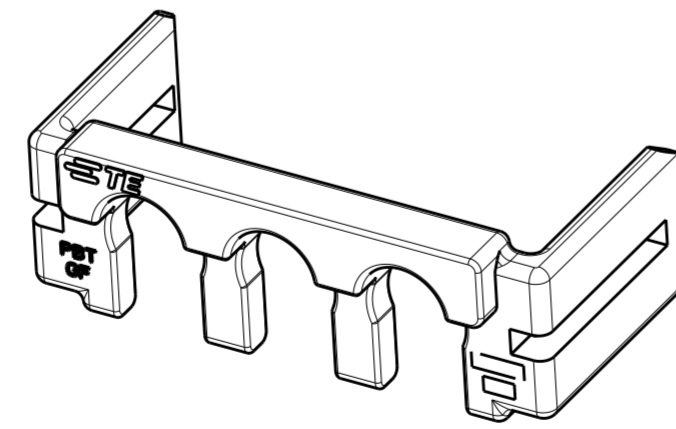

1 * 1 POSITION

- 1. MATERIAL: PBT, GLASS FILLED
COLOR - RED
- 2. FLAMMABILITY: UL94 V-0
- 3. MATING CONNECTOR P/N'S:
CAP HSG - *-2325350-*/*-2325043-*/*-2345729-1
PLUG HSG - *-2332040-*/*-2345728-1
CONTACTS - 2329907-*/2329908-*/2329914-*/2329916-
SEALS - 2325349-*/2329020-*
- 4. PART CAN BE ASSEMBLED 180° (INVERTED)

1 * 2 POSITION

1 * 4 POSITION

1 * 3 POSITION

1 * 4	2334614-4
1 * 3	2334614-3
1 * 2	2334614-2
1 * 1	2334614-1
POSITIONS	PART NUMBER

THIS DRAWING IS A CONTROLLED DOCUMENT.		DWN B. WEAVER 18JUN2018	STE TE Connectivity	
		CHK S. FERNANDES 18JUN2018		
		APVD C. YI 18JUN2018	NAME COVER, POWER VERSA-LOCK	
DIMENSIONS: mm		PRODUCT SPEC 108-143081	SIZE CAGE CODE DRAWING NO RESTRICTED TO	
TOLERANCES UNLESS OTHERWISE SPECIFIED:		APPLICATION SPEC 114-143082	A2 0079 C-2334614	
0 PLC ±		WEIGHT -	SCALE 4:1 SHEET 1 OF 1 REV A1	
1 PLC ±		CUSTOMER DRAWING		
2 PLC ±				
3 PLC ±				
4 PLC ±				
ANGLES ±				
FINISH -				
MATERIAL 1				