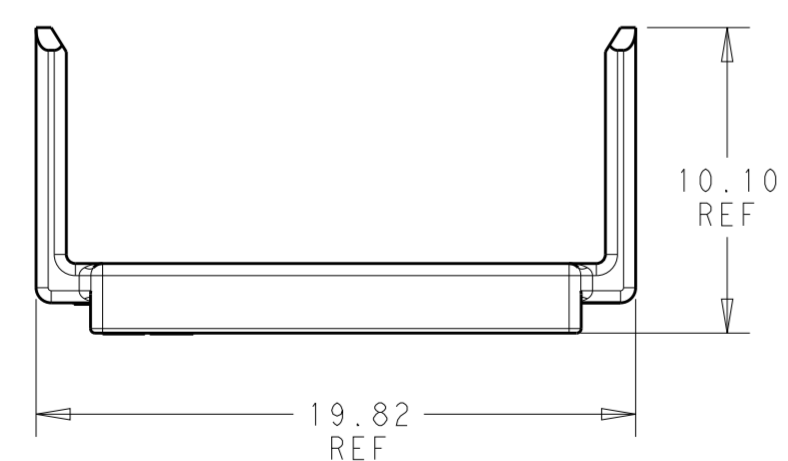

1 * 1 POSITION

- 1. MATERIAL: PBT, GLASS FILLED
COLOR - RED
- 2. FLAMMABILITY: UL94 V-0
- 3. MATING CONNECTOR P/N'S:
CAP HSG - *-2325350-*/*-2325043-*/*-2345729-1
PLUG HSG - *-2332040-*/*-2345728-1
CONTACTS - 2329907-*/2329908-*/2329914-*/2329916-
SEALS - 2325349-*/2329020-*
- 4. PART CAN BE ASSEMBLED 180° (INVERTED)

1 * 2 POSITION

1 * 4 POSITION

1 * 3 POSITION

1 * 4	2334614-4
1 * 3	2334614-3
1 * 2	2334614-2
1 * 1	2334614-1
POSITIONS	PART NUMBER

THIS DRAWING IS A CONTROLLED DOCUMENT.		DWN B. WEAVER 18JUN2018	STE TE Connectivity	
		CHK S. FERNANDES 18JUN2018		
		APVD C. YI 18JUN2018	NAME COVER, POWER VERSA-LOCK	
DIMENSIONS: mm		PRODUCT SPEC 108-143081	SIZE CAGE CODE DRAWING NO RESTRICTED TO	
TOLERANCES UNLESS OTHERWISE SPECIFIED:		APPLICATION SPEC 114-143082	A2 0079 C-2334614	
0 PLC ±		WEIGHT -	SCALE 4:1 SHEET 1 OF 1 REV A1	
1 PLC ±		CUSTOMER DRAWING		
2 PLC ±				
3 PLC ±				
4 PLC ±				
ANGLES ±				
FINISH -				
MATERIAL 1				