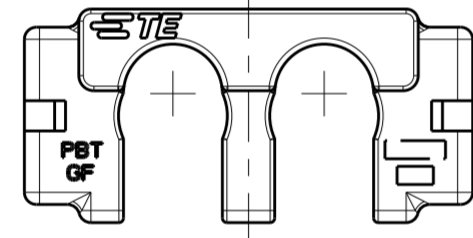

1 * 1 POSITION

- 1. MATERIAL: PBT, GLASS FILLED
COLOR - RED
- 2. FLAMMABILITY: UL94 V-0
- 3. MATING CONNECTOR P/N'S:
CAP HSG - *-2325350-*/*-2325043-*/*-2345729-1
PLUG HSG - *-2332040-*/*-2345728-1
CONTACTS - 2329907-*/2329908-*/2329914-*/2329916-
SEALS - 2325349-*/2329020-*
- 4. PART CAN BE ASSEMBLED 180° (INVERTED)

1 * 2 POSITION

1 * 4 POSITION

1 * 3 POSITION

1 * 4	2334614-4
1 * 3	2334614-3
1 * 2	2334614-2
1 * 1	2334614-1
POSITIONS	PART NUMBER

THIS DRAWING IS A CONTROLLED DOCUMENT.		DWN B. WEAVER 18JUN2018	STE TE Connectivity	
		CHK S. FERNANDES 18JUN2018		
		APVD C. YI 18JUN2018	NAME COVER, POWER VERSA-LOCK	
DIMENSIONS: mm		PRODUCT SPEC 108-143081	SIZE CAGE CODE DRAWING NO RESTRICTED TO	
TOLERANCES UNLESS OTHERWISE SPECIFIED:		APPLICATION SPEC 114-143082	A2 0079 C-2334614	
0 PLC ±		WEIGHT -	SCALE 4:1 SHEET 1 OF 1 REV A1	
1 PLC ±		CUSTOMER DRAWING		
2 PLC ±				
3 PLC ±				
4 PLC ±				
ANGLES ±				
FINISH -				
MATERIAL 1				