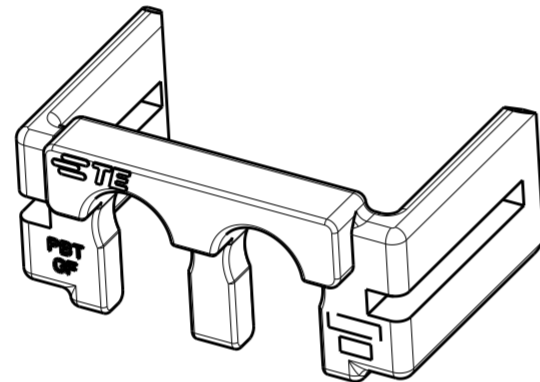

1 * 1 POSITION

- 1. MATERIAL: PBT, GLASS FILLED
COLOR - RED
- 2. FLAMMABILITY: UL94 V-0
- 3. MATING CONNECTOR P/N'S:
CAP HSG - *-2325350-*/*-2325043-*/*-2345729-1
PLUG HSG - *-2332040-*/*-2345728-1
CONTACTS - 2329907-*/2329908-*/2329914-*/2329916-
SEALS - 2325349-*/2329020-*
- 4. PART CAN BE ASSEMBLED 180° (INVERTED)

1 * 2 POSITION

1 * 4 POSITION

1 * 3 POSITION

1 * 4	2334614-4
1 * 3	2334614-3
1 * 2	2334614-2
1 * 1	2334614-1
POSITIONS	PART NUMBER

THIS DRAWING IS A CONTROLLED DOCUMENT.		DWN B. WEAVER 18JUN2018	STE TE Connectivity	
		CHK S. FERNANDES 18JUN2018		
		APVD C. YI 18JUN2018	NAME COVER, POWER VERSA-LOCK	
DIMENSIONS: mm		PRODUCT SPEC 108-143081	SIZE CAGE CODE DRAWING NO RESTRICTED TO	
TOLERANCES UNLESS OTHERWISE SPECIFIED:		APPLICATION SPEC 114-143082	A2 0079 C-2334614	
0 PLC ±		WEIGHT -	SCALE 4:1 SHEET 1 OF 1 REV A1	
1 PLC ±		CUSTOMER DRAWING		
2 PLC ±				
3 PLC ±				
4 PLC ±				
ANGLES ±				
FINISH -				
MATERIAL 1				