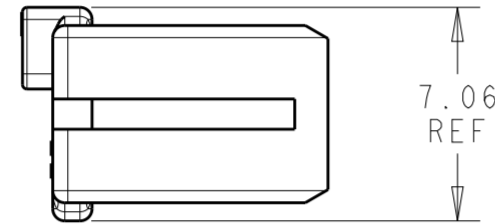

1 * 1 POSITION

- 1. MATERIAL: PBT, GLASS FILLED
COLOR - RED
- 2. FLAMMABILITY: UL94 V-0
- 3. MATING CONNECTOR P/N'S:
CAP HSG - *-2325350-*/*-2325043-*/*-2345729-1
PLUG HSG - *-2332040-*/*-2345728-1
CONTACTS - 2329907-*/2329908-*/2329914-*/2329916-
SEALS - 2325349-*/2329020-*
- 4. PART CAN BE ASSEMBLED 180° (INVERTED)

1 * 2 POSITION

1 * 4 POSITION

1 * 3 POSITION

1 * 4	2334614-4
1 * 3	2334614-3
1 * 2	2334614-2
1 * 1	2334614-1
POSITIONS	PART NUMBER

THIS DRAWING IS A CONTROLLED DOCUMENT.		DWN B. WEAVER 18JUN2018	STE TE Connectivity	
		CHK S. FERNANDES 18JUN2018		
		APVD C. YI 18JUN2018	NAME COVER, POWER VERSA-LOCK	
DIMENSIONS: mm		PRODUCT SPEC 108-143081	SIZE CAGE CODE DRAWING NO RESTRICTED TO	
TOLERANCES UNLESS OTHERWISE SPECIFIED:		APPLICATION SPEC 114-143082	A2 0079 C-2334614	
0 PLC ±		WEIGHT -	SCALE 4:1 SHEET 1 OF 1 REV A1	
1 PLC ±		CUSTOMER DRAWING		
2 PLC ±				
3 PLC ±				
4 PLC ±				
ANGLES ±				
FINISH -				
MATERIAL 1				