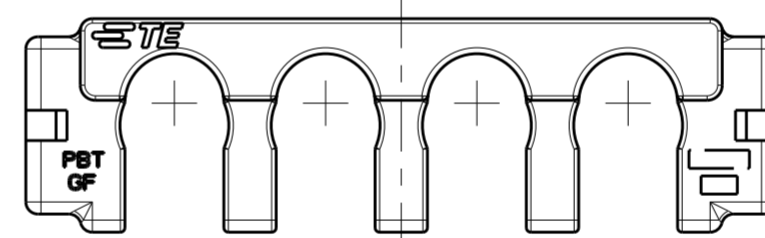

1 * 1 POSITION

- 1. MATERIAL: PBT, GLASS FILLED
COLOR - RED
- 2. FLAMMABILITY: UL94 V-0
- 3. MATING CONNECTOR P/N'S:
CAP HSG - *-2325350-*/*-2325043-*/*-2345729-1
PLUG HSG - *-2332040-*/*-2345728-1
CONTACTS - 2329907-*/2329908-*/2329914-*/2329916-
SEALS - 2325349-*/2329020-*
- 4. PART CAN BE ASSEMBLED 180° (INVERTED)

1 * 2 POSITION

1 * 4 POSITION

1 * 3 POSITION

1 * 4	2334614-4
1 * 3	2334614-3
1 * 2	2334614-2
1 * 1	2334614-1
POSITIONS	PART NUMBER

THIS DRAWING IS A CONTROLLED DOCUMENT.		DWN B. WEAVER 18JUN2018	STE TE Connectivity	
		CHK S. FERNANDES 18JUN2018		
		APVD C. YI 18JUN2018	NAME COVER, POWER VERSA-LOCK	
DIMENSIONS: mm		PRODUCT SPEC 108-143081	SIZE CAGE CODE DRAWING NO RESTRICTED TO	
TOLERANCES UNLESS OTHERWISE SPECIFIED:		APPLICATION SPEC 114-143082	A2 0079 C-2334614	
0 PLC ±		WEIGHT -	SCALE 4:1 SHEET 1 OF 1 REV A1	
1 PLC ±		CUSTOMER DRAWING		
2 PLC ±				
3 PLC ±				
4 PLC ±				
ANGLES ±				
FINISH -				
MATERIAL 1				