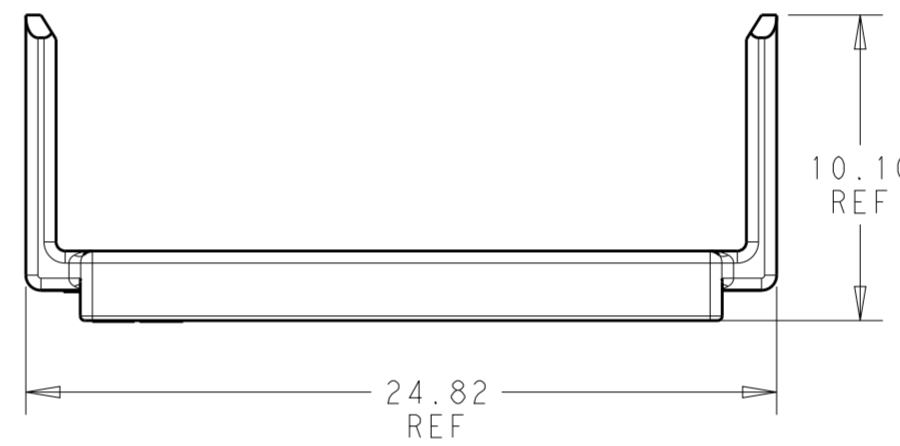

1 * 1 POSITION

- 1. MATERIAL: PBT, GLASS FILLED
COLOR - RED
- 2. FLAMMABILITY: UL94 V-0
- 3. MATING CONNECTOR P/N'S:
CAP HSG - *-2325350-*/*-2325043-*/*-2345729-1
PLUG HSG - *-2332040-*/*-2345728-1
CONTACTS - 2329907-*/2329908-*/2329914-*/2329916-
SEALS - 2325349-*/2329020-*
- 4. PART CAN BE ASSEMBLED 180° (INVERTED)

1 * 2 POSITION

1 * 4 POSITION

1 * 3 POSITION

1 * 4	2334614-4
1 * 3	2334614-3
1 * 2	2334614-2
1 * 1	2334614-1
POSITIONS	PART NUMBER

THIS DRAWING IS A CONTROLLED DOCUMENT.		DWN B. WEAVER 18JUN2018	STE TE Connectivity	
		CHK S. FERNANDES 18JUN2018		
		APVD C. YI 18JUN2018	NAME COVER, POWER VERSA-LOCK	
DIMENSIONS: mm		PRODUCT SPEC 108-143081	SIZE CAGE CODE DRAWING NO RESTRICTED TO	
TOLERANCES UNLESS OTHERWISE SPECIFIED:		APPLICATION SPEC 114-143082	A2 0079 C-2334614	
0 PLC ±		WEIGHT -	SCALE 4:1 SHEET 1 OF 1 REV A1	
1 PLC ±		CUSTOMER DRAWING		
2 PLC ±				
3 PLC ±				
4 PLC ±				
ANGLES ±				
FINISH -				
MATERIAL 1				