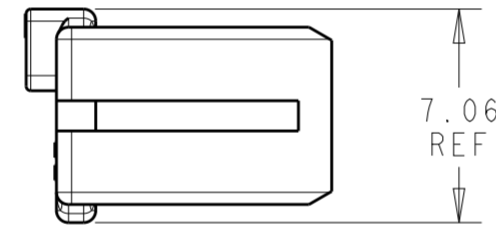

1 * 1 POSITION

- 1. MATERIAL: PBT, GLASS FILLED
COLOR - RED
- 2. FLAMMABILITY: UL94 V-0
- 3. MATING CONNECTOR P/N'S:
CAP HSG - *-2325350-*/*-2325043-*/*-2345729-1
PLUG HSG - *-2332040-*/*-2345728-1
CONTACTS - 2329907-*/2329908-*/2329914-*/2329916-
SEALS - 2325349-*/2329020-*
- 4. PART CAN BE ASSEMBLED 180° (INVERTED)

1 * 2 POSITION

1 * 4 POSITION

1 * 3 POSITION

1 * 4	2334614-4
1 * 3	2334614-3
1 * 2	2334614-2
1 * 1	2334614-1
POSITIONS	PART NUMBER

THIS DRAWING IS A CONTROLLED DOCUMENT.		DWN B. WEAVER 18JUN2018	STE TE Connectivity	
		CHK S. FERNANDES 18JUN2018		
		APVD C. YI 18JUN2018	NAME COVER, POWER VERSA-LOCK	
DIMENSIONS: mm		PRODUCT SPEC 108-143081	SIZE CAGE CODE DRAWING NO RESTRICTED TO	
TOLERANCES UNLESS OTHERWISE SPECIFIED:		APPLICATION SPEC 114-143082	A2 0079 C-2334614	
0 PLC ±		WEIGHT -	SCALE 4:1 SHEET 1 OF 1 REV A1	
1 PLC ±		CUSTOMER DRAWING		
2 PLC ±				
3 PLC ±				
4 PLC ±				
ANGLES ±				
FINISH -				
MATERIAL 1				