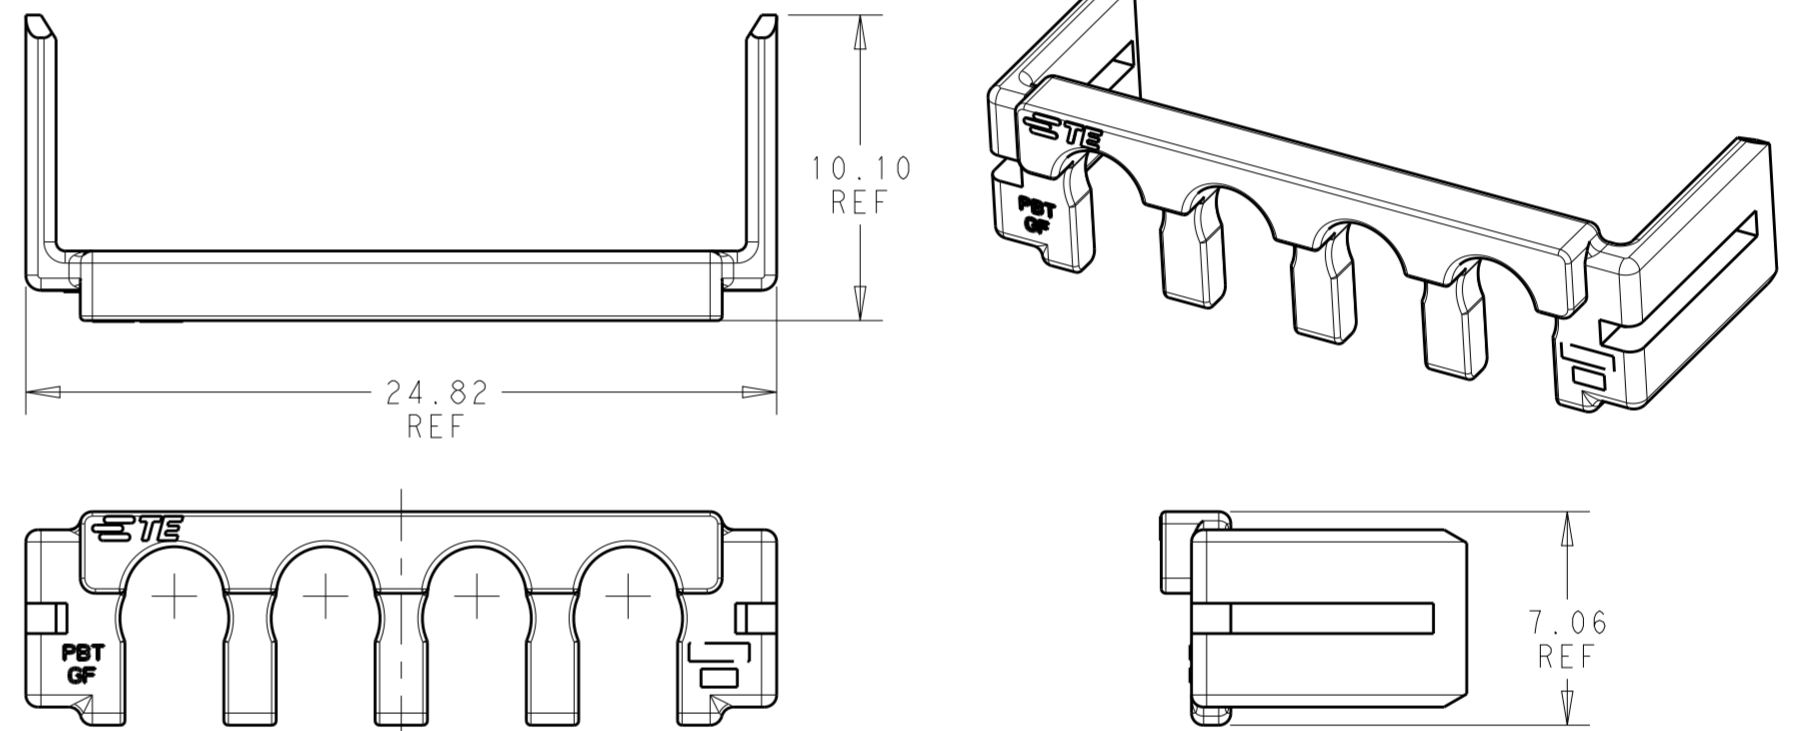

1 * 1 POSITION

1 * 2 POSITION

1 * 3 POSITION

- 1. MATERIAL: PBT, GLASS FILLED
COLOR - RED
- 2. FLAMMABILITY: UL94 V-0
- 3. MATING CONNECTOR P/N'S:
CAP HSG - *-2325350-*/*-2325043-*/*-2345729-1
PLUG HSG - *-2332040-*/*-2345728-1
CONTACTS - 2329907-*/2329908-*/2329914-*/2329916-
SEALS - 2325349-*/2329020-*
- 4. PART CAN BE ASSEMBLED 180° (INVERTED)

1 * 4 POSITION

1 * 4	2334614-4
1 * 3	2334614-3
1 * 2	2334614-2
1 * 1	2334614-1
POSITIONS	PART NUMBER

THIS DRAWING IS A CONTROLLED DOCUMENT.		DWN B. WEAVER 18JUN2018	TE Connectivity	
DIMENSIONS: mm		CHK S. FERNANDES 18JUN2018		
TOLERANCES UNLESS OTHERWISE SPECIFIED:		APVD C. YI 18JUN2018	NAME COVER, POWER VERSA-LOCK	
0 PLC ±		PRODUCT SPEC	-	
1 PLC ±		108-143081	-	
2 PLC ±		APPLICATION SPEC	-	
3 PLC ±		114-143082	-	
4 PLC ±		WEIGHT	-	
ANGLES ±		CUSTOMER DRAWING	-	
FINISH		SCALE 4:1	SHEET 1 OF 1	
MATERIAL		RESTRICTED TO	REV A1	