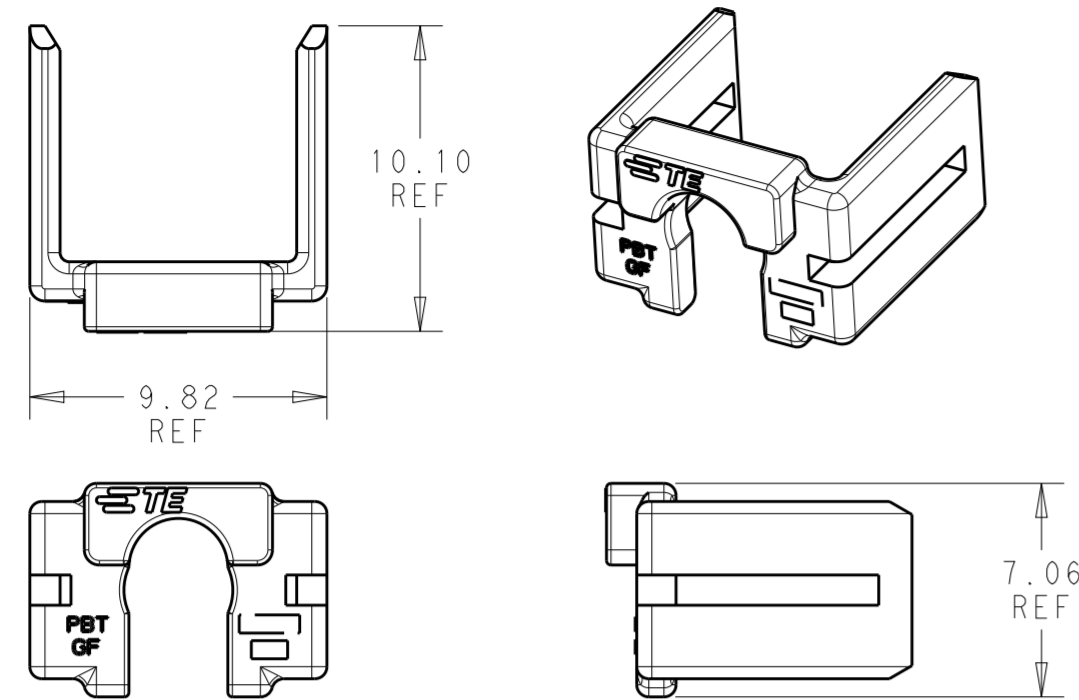

1 * 1 POSITION

1 * 2 POSITION

1 * 3 POSITION

- 1. MATERIAL: PBT, GLASS FILLED
COLOR - RED
- 2. FLAMMABILITY: UL94 V-0
- 3. MATING CONNECTOR P/N'S:
CAP HSG - *-2325350-*/*-2325043-*/*-2345729-1
PLUG HSG - *-2332040-*/*-2345728-1
CONTACTS - 2329907-*/2329908-*/2329914-*/2329916-
SEALS - 2325349-*/2329020-*
- 4. PART CAN BE ASSEMBLED 180° (INVERTED)

1 * 4 POSITION

1 * 4	2334614-4
1 * 3	2334614-3
1 * 2	2334614-2
1 * 1	2334614-1
POSITIONS	PART NUMBER

THIS DRAWING IS A CONTROLLED DOCUMENT.		DWN B. WEAVER 18JUN2018	TE Connectivity	
DIMENSIONS: mm		CHK S. FERNANDES 18JUN2018		
TOLERANCES UNLESS OTHERWISE SPECIFIED:		APVD C. YI 18JUN2018	NAME COVER, POWER VERSA-LOCK	
0 PLC ±		PRODUCT SPEC	-	
1 PLC ±		108-143081	-	
2 PLC ±		APPLICATION SPEC	-	
3 PLC ±		114-143082	-	
4 PLC ±		WEIGHT	-	
ANGLES ±		CUSTOMER DRAWING	-	
FINISH		SCALE 4:1	SHEET 1 OF 1	
MATERIAL		RESTRICTED TO	REV A1	