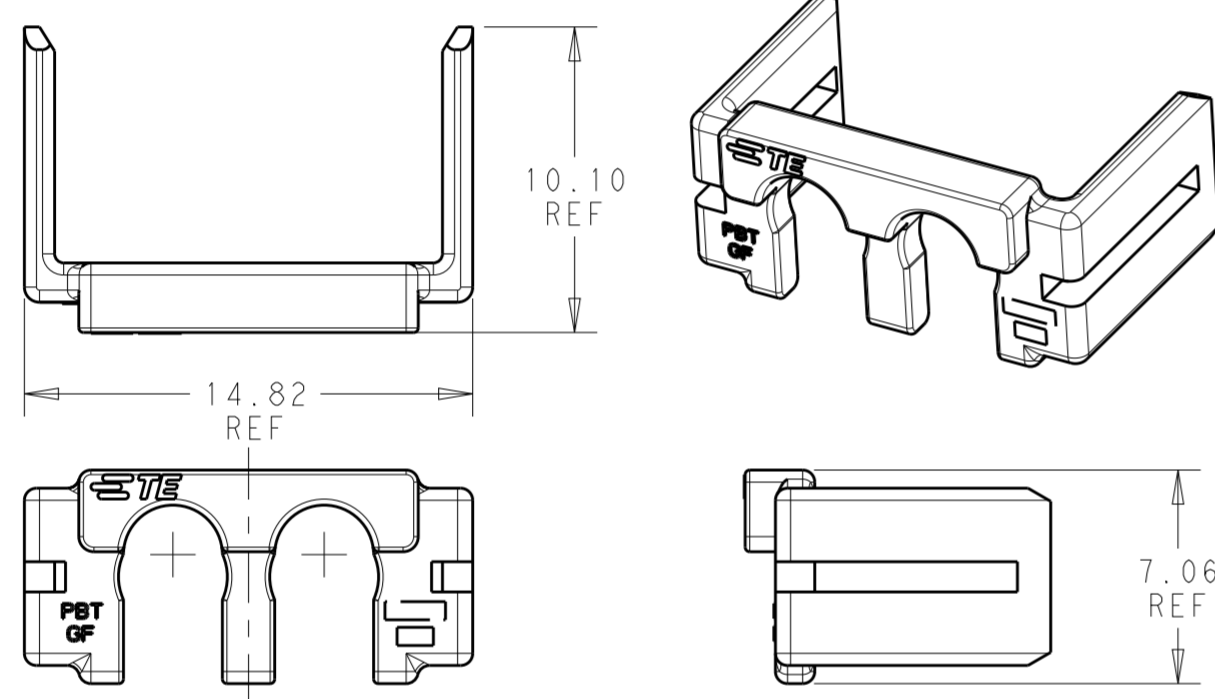

1 * 1 POSITION

1 * 2 POSITION

1 * 3 POSITION

- 1. MATERIAL: PBT, GLASS FILLED
COLOR - RED
- 2. FLAMMABILITY: UL94 V-0
- 3. MATING CONNECTOR P/N'S:
CAP HSG - *-2325350-*/*-2325043-*/*-2345729-1
PLUG HSG - *-2332040-*/*-2345728-1
CONTACTS - 2329907-*/2329908-*/2329914-*/2329916-
SEALS - 2325349-*/2329020-*
- 4. PART CAN BE ASSEMBLED 180° (INVERTED)

1 * 4 POSITION

1 * 4	2334614-4
1 * 3	2334614-3
1 * 2	2334614-2
1 * 1	2334614-1
POSITIONS	PART NUMBER

THIS DRAWING IS A CONTROLLED DOCUMENT.		DWN B. WEAVER 18JUN2018	TE Connectivity	
DIMENSIONS: mm		CHK S. FERNANDES 18JUN2018		
TOLERANCES UNLESS OTHERWISE SPECIFIED:		APVD C. YI 18JUN2018	NAME COVER, POWER VERSA-LOCK	
0 PLC ±		PRODUCT SPEC	-	
1 PLC ±		108-143081	-	
2 PLC ±		APPLICATION SPEC	-	
3 PLC ±		114-143082	-	
4 PLC ±		WEIGHT	-	
ANGLES ±		CUSTOMER DRAWING	-	
FINISH		SCALE 4:1	SHEET 1 OF 1	
MATERIAL		RESTRICTED TO	REV A1	