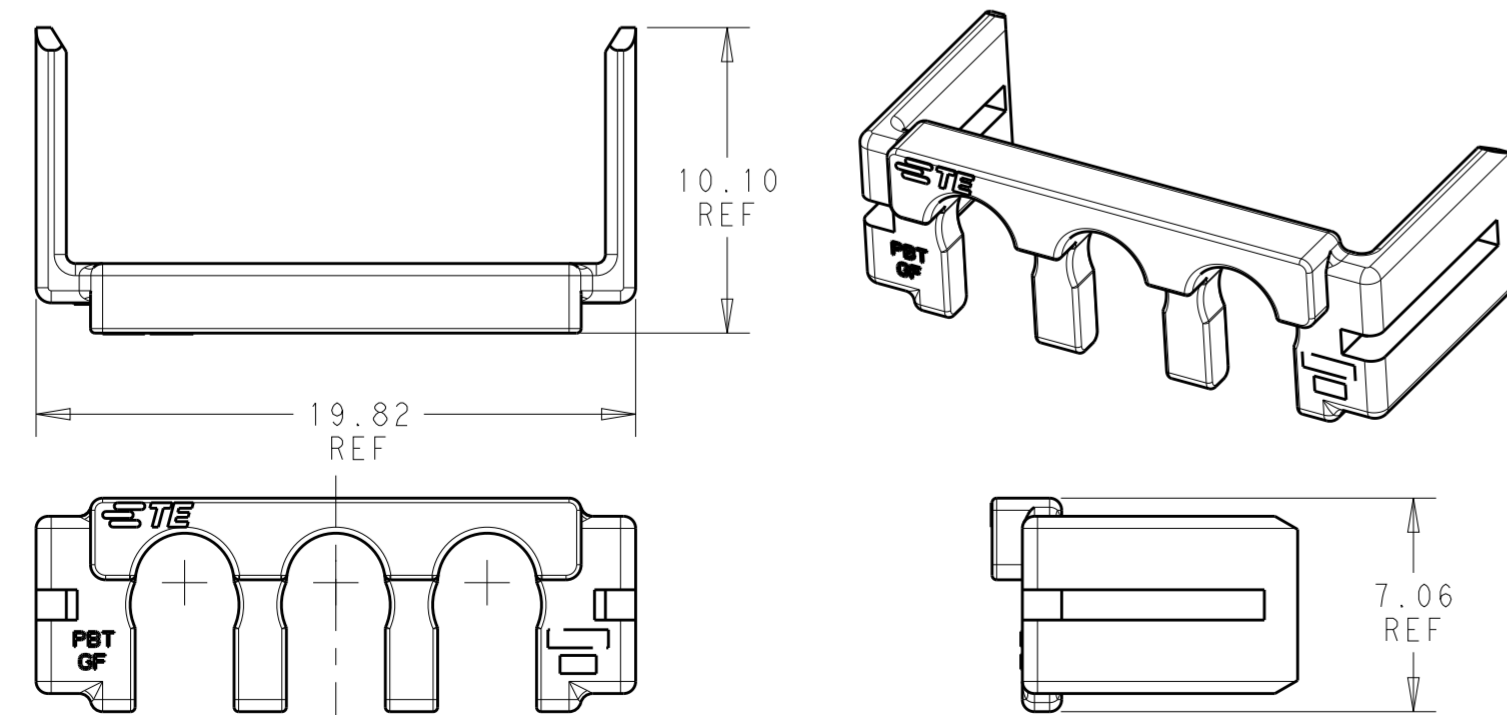

1 * 1 POSITION

1 * 2 POSITION

1 * 3 POSITION

- 1. MATERIAL: PBT, GLASS FILLED
COLOR - RED
- 2. FLAMMABILITY: UL94 V-0
- 3. MATING CONNECTOR P/N'S:
CAP HSG - *-2325350-*/*-2325043-*/*-2345729-1
PLUG HSG - *-2332040-*/*-2345728-1
CONTACTS - 2329907-*/2329908-*/2329914-*/2329916-
SEALS - 2325349-*/2329020-*
- 4. PART CAN BE ASSEMBLED 180° (INVERTED)

1 * 4 POSITION

1 * 4	2334614-4
1 * 3	2334614-3
1 * 2	2334614-2
1 * 1	2334614-1
POSITIONS	PART NUMBER

THIS DRAWING IS A CONTROLLED DOCUMENT.		DWN B. WEAVER 18JUN2018	TE Connectivity	
DIMENSIONS: mm		CHK S. FERNANDES 18JUN2018		
TOLERANCES UNLESS OTHERWISE SPECIFIED:		APVD C. YI 18JUN2018	NAME COVER, POWER VERSA-LOCK	
0 PLC ±		PRODUCT SPEC	-	
1 PLC ±		108-143081	-	
2 PLC ±		APPLICATION SPEC	-	
3 PLC ±		114-143082	-	
4 PLC ±		WEIGHT	-	
ANGLES ±		CUSTOMER DRAWING	-	
FINISH		SCALE 4:1	SHEET 1 OF 1	
MATERIAL		RESTRICTED TO	REV A1	