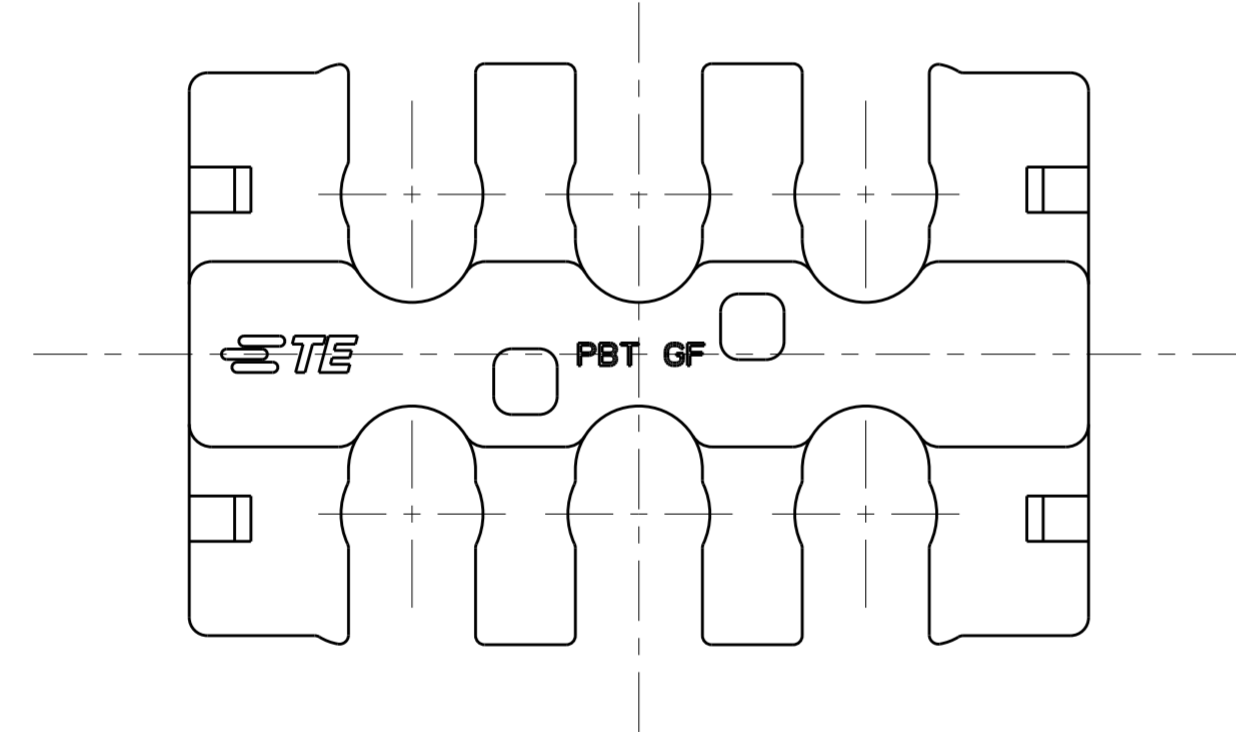

- 1. MATERIAL: PBT, GLASS FILLED  
COLOR - BLACK
- 2. MATING CONNECTOR P/N'S:  
CAP HSG - \*-2336231-\*/\*-2337219-  
PLUG HSG - \*-2336229-\*/\*-2337912-\*
- 3. PART CAN BE ASSEMBLED 180°
- 4. FLAMMABILITY RATING: UL94 V-0
- 5. TEMPERATURE RATING: -30°C TO +140°C
- 6. ACCEPTS STRANDED WIRE WITH AN INSULATION DIAMETER OF 3.1 MAXIMUM

2\*3 POSITION

2*3	2337218-6
POSITIONS	PART NUMBER

THIS DRAWING IS A CONTROLLED DOCUMENT.		DWN B. WEAVER 18 JUN 2018	<b>STE</b> TE Connectivity	
		CHK S. FERNANDES 18 JUN 2018		
		APVD C. YI 18 JUN 2018	NAME TPA, POWER VERSA-LOCK	
DIMENSIONS: mm		PRODUCT SPEC 108-143081	SIZE A200779	
TOLERANCES UNLESS OTHERWISE SPECIFIED: 0 PLC ± 1 PLC ± 2 PLC ±0.50 3 PLC ± 4 PLC ± ANGLES ± FINISH		APPLICATION SPEC 114-143082	CAGE CODE C-2337218	DRAWING NO C-2337218
MATERIAL 1		WEIGHT -	RESTRICTED TO -	SCALE 6:1
		CUSTOMER DRAWING	SHEET 1 OF 1	REV C3