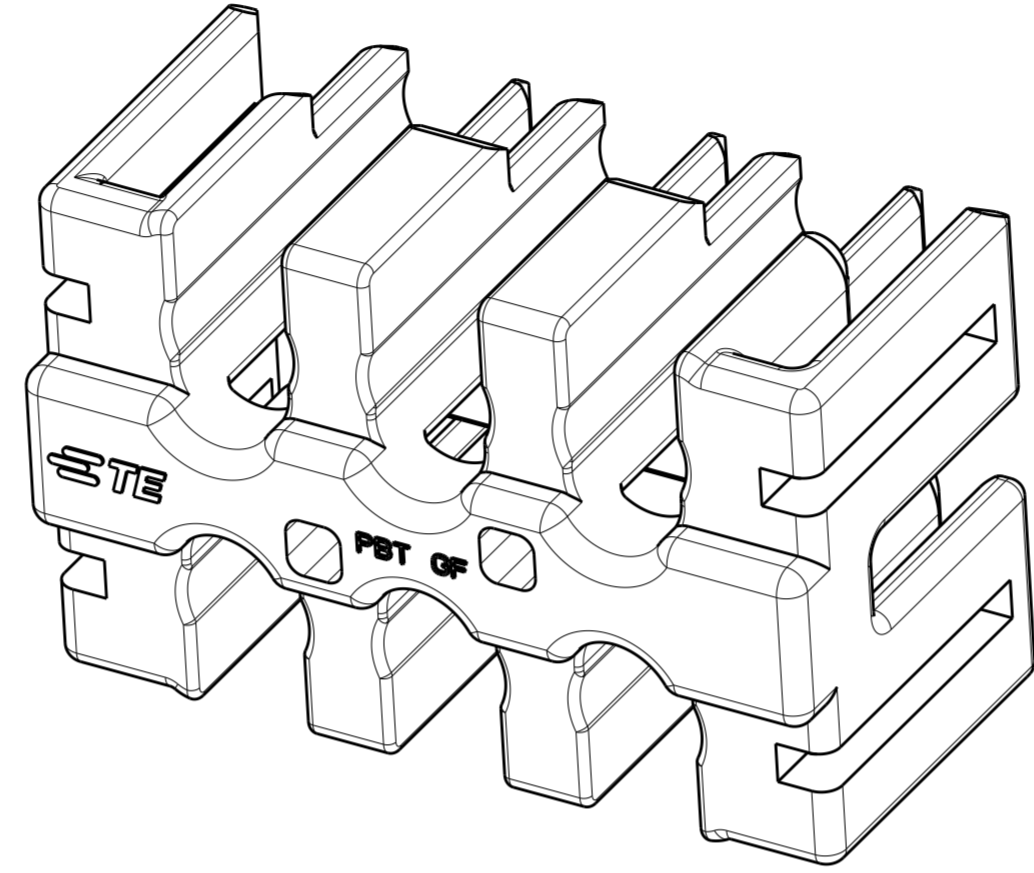

- 1. MATERIAL: PBT, GLASS FILLED  
COLOR - BLACK
- 2. MATING CONNECTOR P/N'S:  
CAP HSG - \*-2336231-\*/\*-2337219-  
PLUG HSG - \*-2336229-\*/\*-2337912-\*
- 3. PART CAN BE ASSEMBLED 180°
- 4. FLAMMABILITY RATING: UL94 V-0
- 5. TEMPERATURE RATING: -30°C TO +140°C
- 6. ACCEPTS STRANDED WIRE WITH AN INSULATION DIAMETER OF 3.1 MAXIMUM

2\*3 POSITION

2*3	2337218-6
POSITIONS	PART NUMBER

THIS DRAWING IS A CONTROLLED DOCUMENT.		DWN B. WEAVER 18 JUN 2018	<b>STE</b> TE Connectivity	
		CHK S. FERNANDES 18 JUN 2018		
		APVD C. YI 18 JUN 2018	NAME TPA, POWER VERSA-LOCK	
DIMENSIONS: mm		PRODUCT SPEC 108-143081	SIZE A200779	
TOLERANCES UNLESS OTHERWISE SPECIFIED: 0 PLC ± 1 PLC ± 2 PLC ±0.50 3 PLC ± 4 PLC ± ANGLES ± FINISH		APPLICATION SPEC 114-143082	CAGE CODE C-2337218	DRAWING NO C-2337218
MATERIAL 1		WEIGHT -	RESTRICTED TO -	SCALE 6:1
		CUSTOMER DRAWING	SHEET 1 OF 1	REV C3