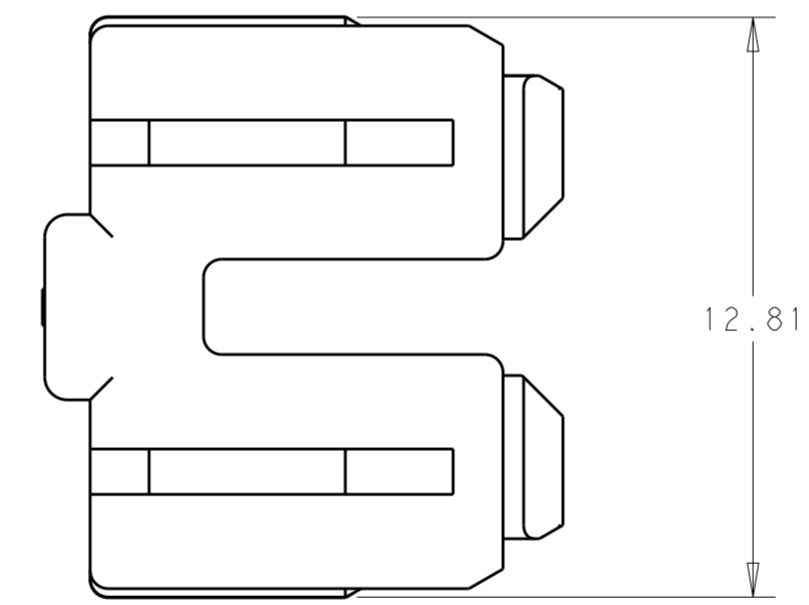

- 1. MATERIAL: PBT, GLASS FILLED  
COLOR - BLACK
- 2. MATING CONNECTOR P/N'S:  
CAP HSG - \*-2336231-\*/\*-2337219-  
PLUG HSG - \*-2336229-\*/\*-2337912-\*
- 3. PART CAN BE ASSEMBLED 180°
- 4. FLAMMABILITY RATING: UL94 V-0
- 5. TEMPERATURE RATING: -30°C TO +140°C
- 6. ACCEPTS STRANDED WIRE WITH AN INSULATION DIAMETER OF 3.1 MAXIMUM

2\*3 POSITION

2*3	2337218-6
POSITIONS	PART NUMBER

THIS DRAWING IS A CONTROLLED DOCUMENT.		DWN B. WEAVER 18 JUN 2018	<b>STE</b> TE Connectivity	
		CHK S. FERNANDES 18 JUN 2018		
		APVD C. YI 18 JUN 2018	NAME TPA, POWER VERSA-LOCK	
DIMENSIONS: mm		PRODUCT SPEC 108-143081	SIZE A200779	
TOLERANCES UNLESS OTHERWISE SPECIFIED: 0 PLC ± 1 PLC ± 2 PLC ±0.50 3 PLC ± 4 PLC ± ANGLES ± FINISH		APPLICATION SPEC 114-143082	CAGE CODE C-2337218	DRAWING NO C-2337218
MATERIAL 1		WEIGHT -	RESTRICTED TO -	SCALE 6:1
		CUSTOMER DRAWING	SHEET 1 OF 1	REV C3