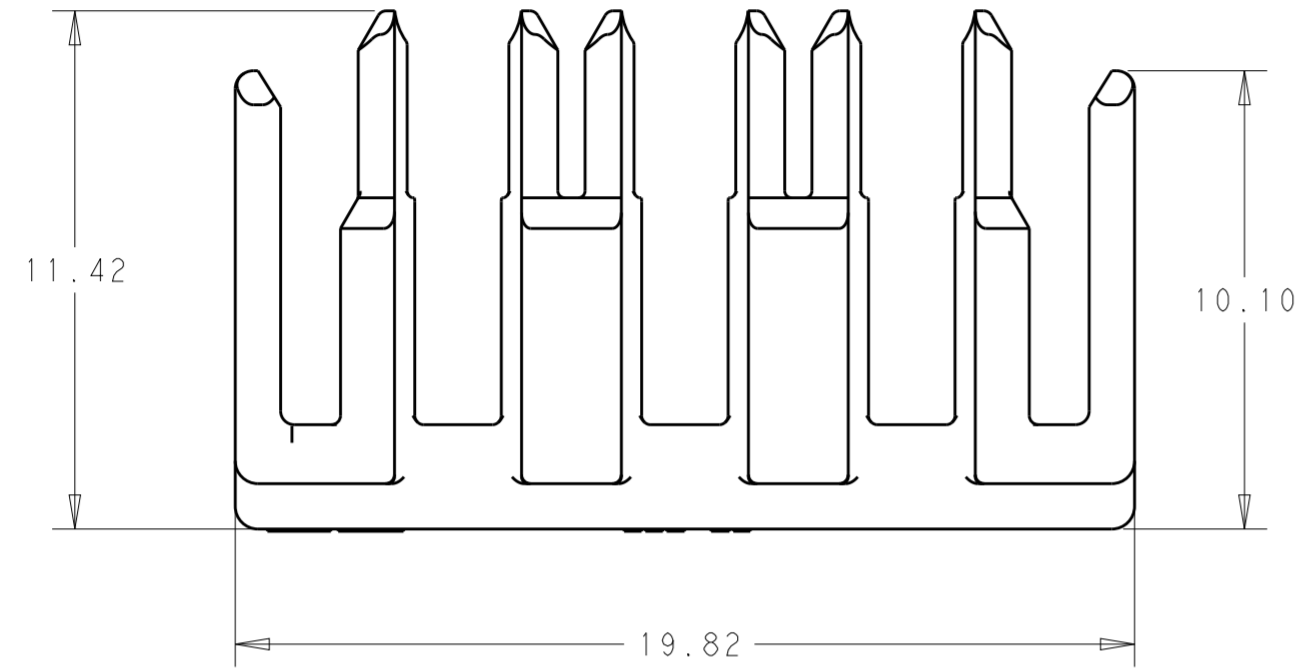

- 1. MATERIAL: PBT, GLASS FILLED  
COLOR - BLACK
- 2. MATING CONNECTOR P/N'S:  
CAP HSG - \*-2336231-\*/\*-2337219-  
PLUG HSG - \*-2336229-\*/\*-2337912-\*
- 3. PART CAN BE ASSEMBLED 180°
- 4. FLAMMABILITY RATING: UL94 V-0
- 5. TEMPERATURE RATING: -30°C TO +140°C
- 6. ACCEPTS STRANDED WIRE WITH AN INSULATION DIAMETER OF 3.1 MAXIMUM

2\*3 POSITION

2*3	2337218-6
POSITIONS	PART NUMBER

THIS DRAWING IS A CONTROLLED DOCUMENT.		DWN B. WEAVER 18 JUN 2018	<b>STE</b> TE Connectivity	
		CHK S. FERNANDES 18 JUN 2018		
		APVD C. YI 18 JUN 2018	NAME TPA, POWER VERSA-LOCK	
DIMENSIONS: mm		PRODUCT SPEC 108-143081	SIZE A200779	
TOLERANCES UNLESS OTHERWISE SPECIFIED: 0 PLC ± 1 PLC ± 2 PLC ±0.50 3 PLC ± 4 PLC ± ANGLES ± FINISH		APPLICATION SPEC 114-143082	CAGE CODE C-2337218	DRAWING NO C-2337218
MATERIAL 1		WEIGHT -	RESTRICTED TO -	SCALE 6:1
		CUSTOMER DRAWING	SHEET 1 OF 1	REV C3