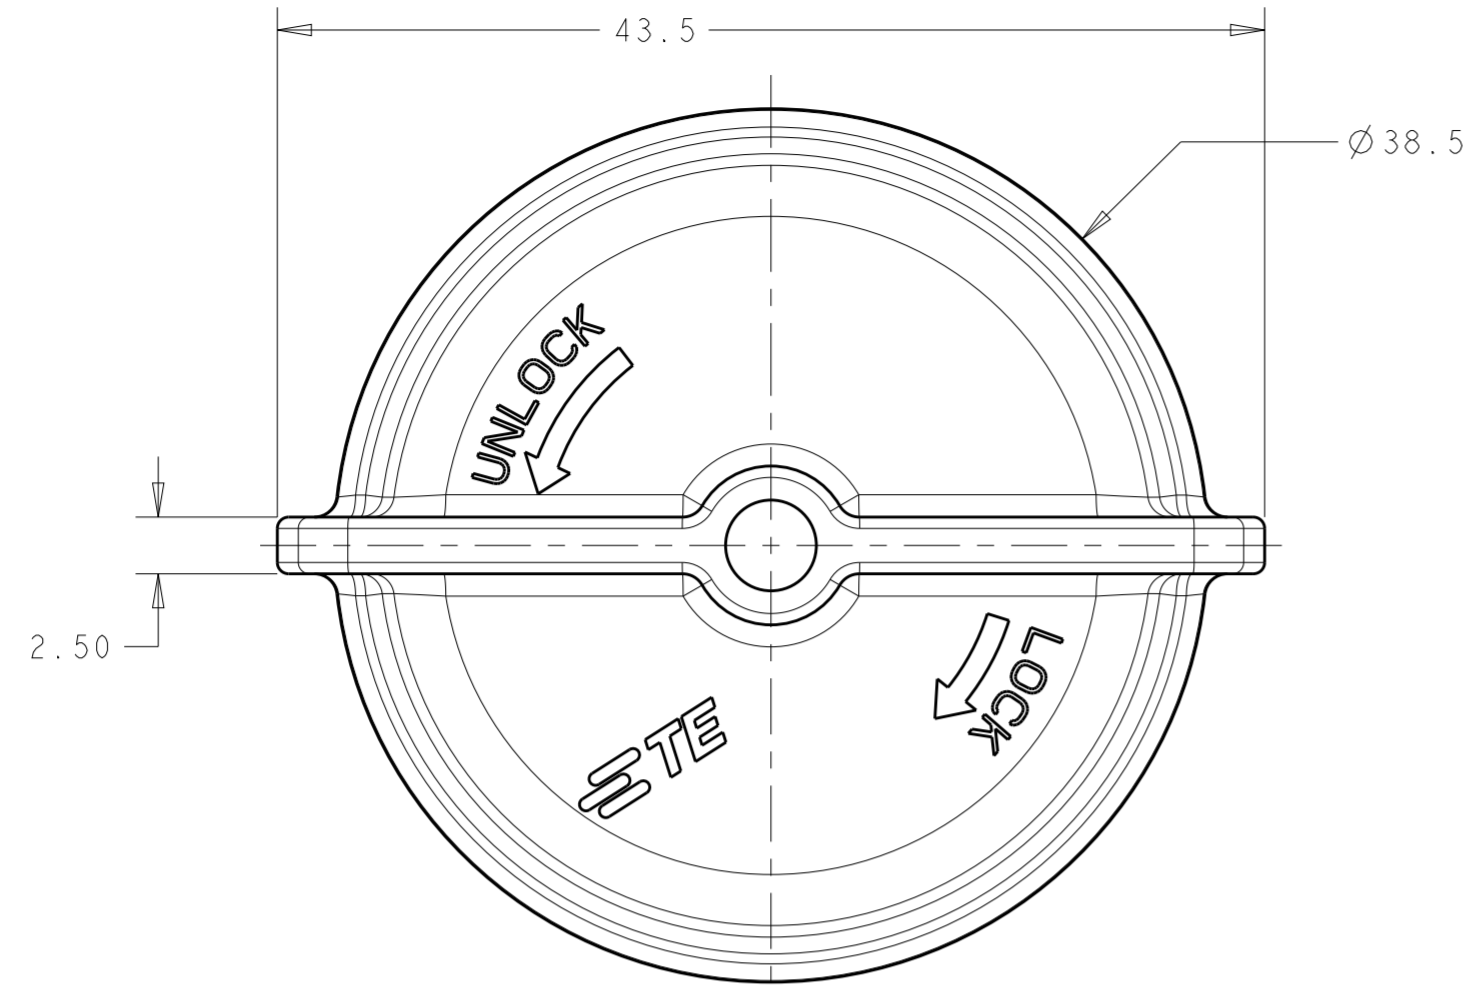

THIS DRAWING IS UNPUBLISHED. RELEASED FOR PUBLICATION
 © COPYRIGHT copyright.d8te- ALL RIGHTS RESERVED.

REVISIONS				
P	LTR	DESCRIPTION	DATE	APVD
A		REVISED PER ECR-20-013028	14SEP2020	MM DD

NOTES:

- 1 MATERIALS AND FINISH:
-SEALING CAP: PBT, COLOR: SEE TABLE
- 2. MUST COMPLY WITH DIRECTIVE 2002/95/EC (ROHS)
- 3. MATES WITH 2343403-X RECEPTACLES.

WHITE	2341474-3
LIGHT GRAY	2341474-2
DARK GRAY	2341474-1
COLOR	PART NO.

THIS DRAWING IS A CONTROLLED DOCUMENT.		DWN C. DAILY 04APR2016	STE TE Connectivity	
		CHK E. HOWARD 04APR2016		
DIMENSIONS:		APVD -	NAME SEALING CAP, KEYED VERSION LUMAWISE ENDURANCE S	
TOLERANCES UNLESS OTHERWISE SPECIFIED:		PRODUCT SPEC 108-133073	SIZE A2	
0 PLC ±		APPLICATION SPEC 114-133074	CAGE CODE -	DRAWING NO. G-2341474
1 PLC ±0.2		WEIGHT -	RESTRICTED TO -	SCALE 5:1
2 PLC ±0.15		CUSTOMER DRAWING	SHEET 1	OF 1
3 PLC ±			REV A1	
4 PLC ±				
ANGLES ±2				
FINISH				
MATERIAL				