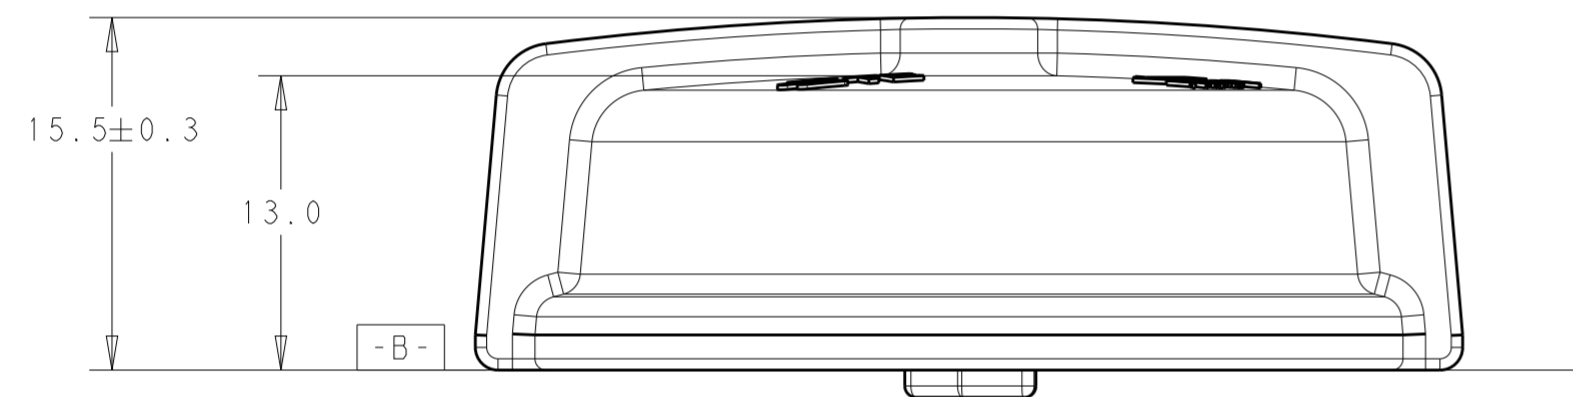

THIS DRAWING IS UNPUBLISHED. RELEASED FOR PUBLICATION
 © COPYRIGHT copyright.d8te- ALL RIGHTS RESERVED.

REVISIONS				
P	LTR	DESCRIPTION	DATE	APVD
A		REVISED PER ECR-20-013028	14SEP2020	MM DD

NOTES:

- 1 MATERIALS AND FINISH:
-SEALING CAP: PBT, COLOR: SEE TABLE
- 2. MUST COMPLY WITH DIRECTIVE 2002/95/EC (ROHS)
- 3. MATES WITH 2343403-X RECEPTACLES.

WHITE	2341474-3
LIGHT GRAY	2341474-2
DARK GRAY	2341474-1
COLOR	PART NO.

THIS DRAWING IS A CONTROLLED DOCUMENT.		DWN C. DAILY 04APR2016	STE TE Connectivity	
		CHK E. HOWARD 04APR2016		
DIMENSIONS:		APVD -	NAME SEALING CAP, KEYED VERSION LUMAWISE ENDURANCE S	
TOLERANCES UNLESS OTHERWISE SPECIFIED:		PRODUCT SPEC 108-133073	SIZE A2	
0 PLC ±		APPLICATION SPEC 114-133074	CAGE CODE -	DRAWING NO. G-2341474
1 PLC ±0.2		WEIGHT -	RESTRICTED TO -	SCALE 5:1
2 PLC ±0.15		CUSTOMER DRAWING	SHEET 1	OF 1
3 PLC ±			REV A1	
4 PLC ±				
ANGLES ±2				
FINISH				
MATERIAL				