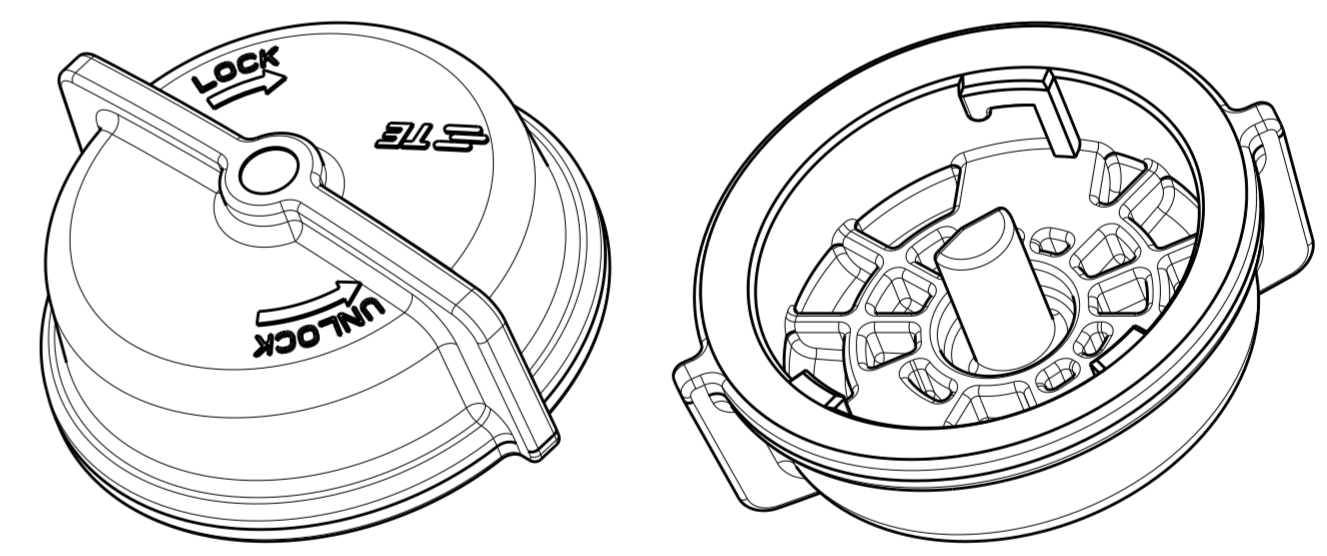

THIS DRAWING IS UNPUBLISHED. RELEASED FOR PUBLICATION
 © COPYRIGHT copyright.d8te- ALL RIGHTS RESERVED.

REVISIONS				
P	LTR	DESCRIPTION	DATE	APVD
A		REVISED PER ECR-20-013028	14SEP2020	MM DD

NOTES:

- 1 MATERIALS AND FINISH:
-SEALING CAP: PBT, COLOR: SEE TABLE
- 2. MUST COMPLY WITH DIRECTIVE 2002/95/EC (ROHS)
- 3. MATES WITH 2343403-X RECEPTACLES.

WHITE	2341474-3
LIGHT GRAY	2341474-2
DARK GRAY	2341474-1
COLOR	PART NO.

THIS DRAWING IS A CONTROLLED DOCUMENT.		DWN C. DAILY 04APR2016	STE TE Connectivity	
		CHK E. HOWARD 04APR2016		
DIMENSIONS:		APVD -	NAME SEALING CAP, KEYED VERSION LUMAWISE ENDURANCE S	
TOLERANCES UNLESS OTHERWISE SPECIFIED:		PRODUCT SPEC 108-133073	SIZE A2	
0 PLC ±		APPLICATION SPEC 114-133074	CAGE CODE -	DRAWING NO. G-2341474
1 PLC ±0.2		WEIGHT -	RESTRICTED TO -	SCALE 5:1
2 PLC ±0.15		CUSTOMER DRAWING	SHEET 1	OF 1
3 PLC ±			REV A1	
4 PLC ±				
ANGLES ±2				
FINISH				
MATERIAL				