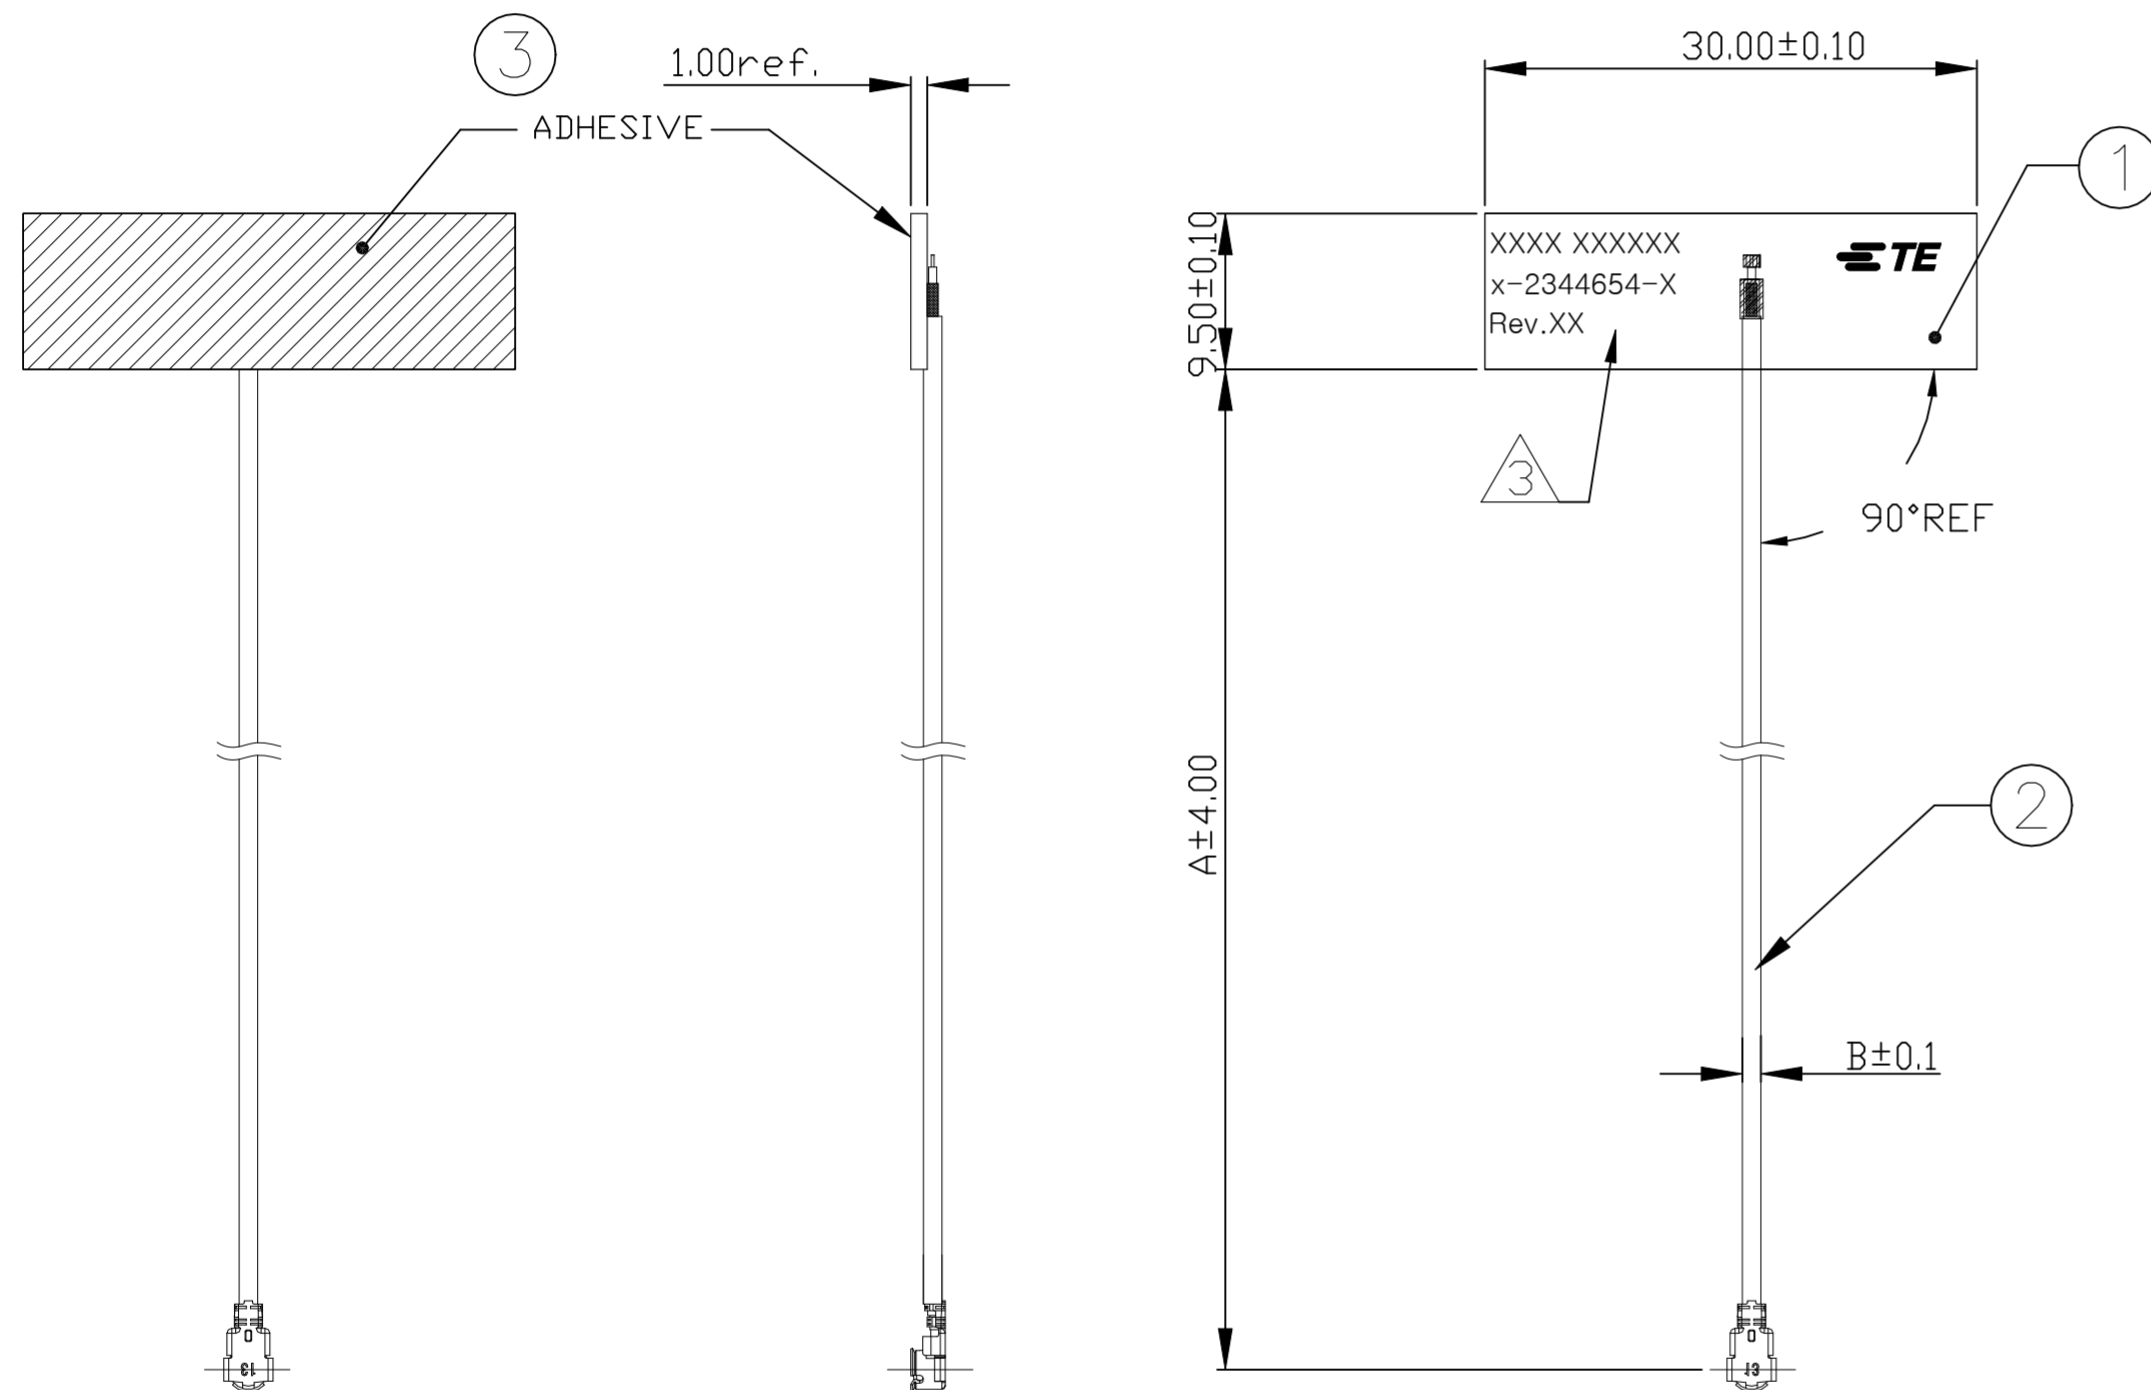

THIS DRAWING IS UNPUBLISHED. RELEASED FOR PUBLICATION
 © COPYRIGHT - TE Connectivity ALL RIGHTS RESERVED.

REVISIONS					
P	LTR	DESCRIPTION	DATE	DWN	APVD
	D1	+ cable length 180 and 350mm	10MAR2021	DC	AC

1. MATERIALS : REFER TO TABLE.
 2. A: ALL MATERIALS, COMPONENTS AND PROCESSES SHALL COMPLY WITH TEC-138-702 (CONTAINS NO BANNED OR RESTRICTED SUBSTANCES)
 B: NO REACH SVHC SHALL BE CONTAINED ABOVE THE THRESHOLD AS DEFINED IN REACH SVHC
 C: LOW HALOGEN: CODE 2(Br<900PPM, Cl<900PPM, Br+Cl<1500PPM PER HOMOGENEOUS MATERIAL) COMPLIANCE DEFINITION IN ANNEX A OF TEC-138-702
3. IDENTIFICATION INCLUDES : FOUR DIGIT DATE CODE(FIRST 2 DIGITS FOR THE WEEK CODE AND THE 2ND TWO DIGITS FOR THE YEAR CODE), MANUFACTURING CONTROL NUMBER, TE PART NUMBER & REVISION NO.

UMCC GEN.4 (MHF4 TYPE)	0.81	200	2344654-8
		150	2344654-7
		100	2344654-6
		50	2344654-5
UMCC GEN.1 (MHF1 TYPE)	1.13	180	1-2344654-0
		350	2344654-9
		200	2344654-4
		150	2344654-3
		100	2344654-2
		50	2344654-1
CONNECTOR TYPE	B	A	PART NUMBER
	DIMENSION		

DOUBLE-SIDED TAPE	ADHESIVE	3
COAXIAL CABLE & CONN	CABLE ASSY	2
FR-4	PCB ANTENNA	1
MATERIAL	NAME	ITEM NO.

THIS DRAWING IS A CONTROLLED DOCUMENT.		DWN	22OCT2018	PAUL HUNAG	
DIMENSIONS: mm		CHK	22OCT2018	AKU HUANG	
TOLERANCES UNLESS OTHERWISE SPECIFIED:		APVD	22OCT2018	AMOS CHEAH	
0 PLC	± -	PRODUCT SPEC	-		
1 PLC	± -	APPLICATION SPEC	-		
2 PLC	± -	WEIGHT	-		
3 PLC	± -	SCALE	A2 00779 C=2344654		
4 PLC	± -	CUSTOMER DRAWING	-		
ANGLES	± -	SCALE	1:1		
FINISH	-	SHEET	1 of 2		
MATERIAL	-	REV	D1		