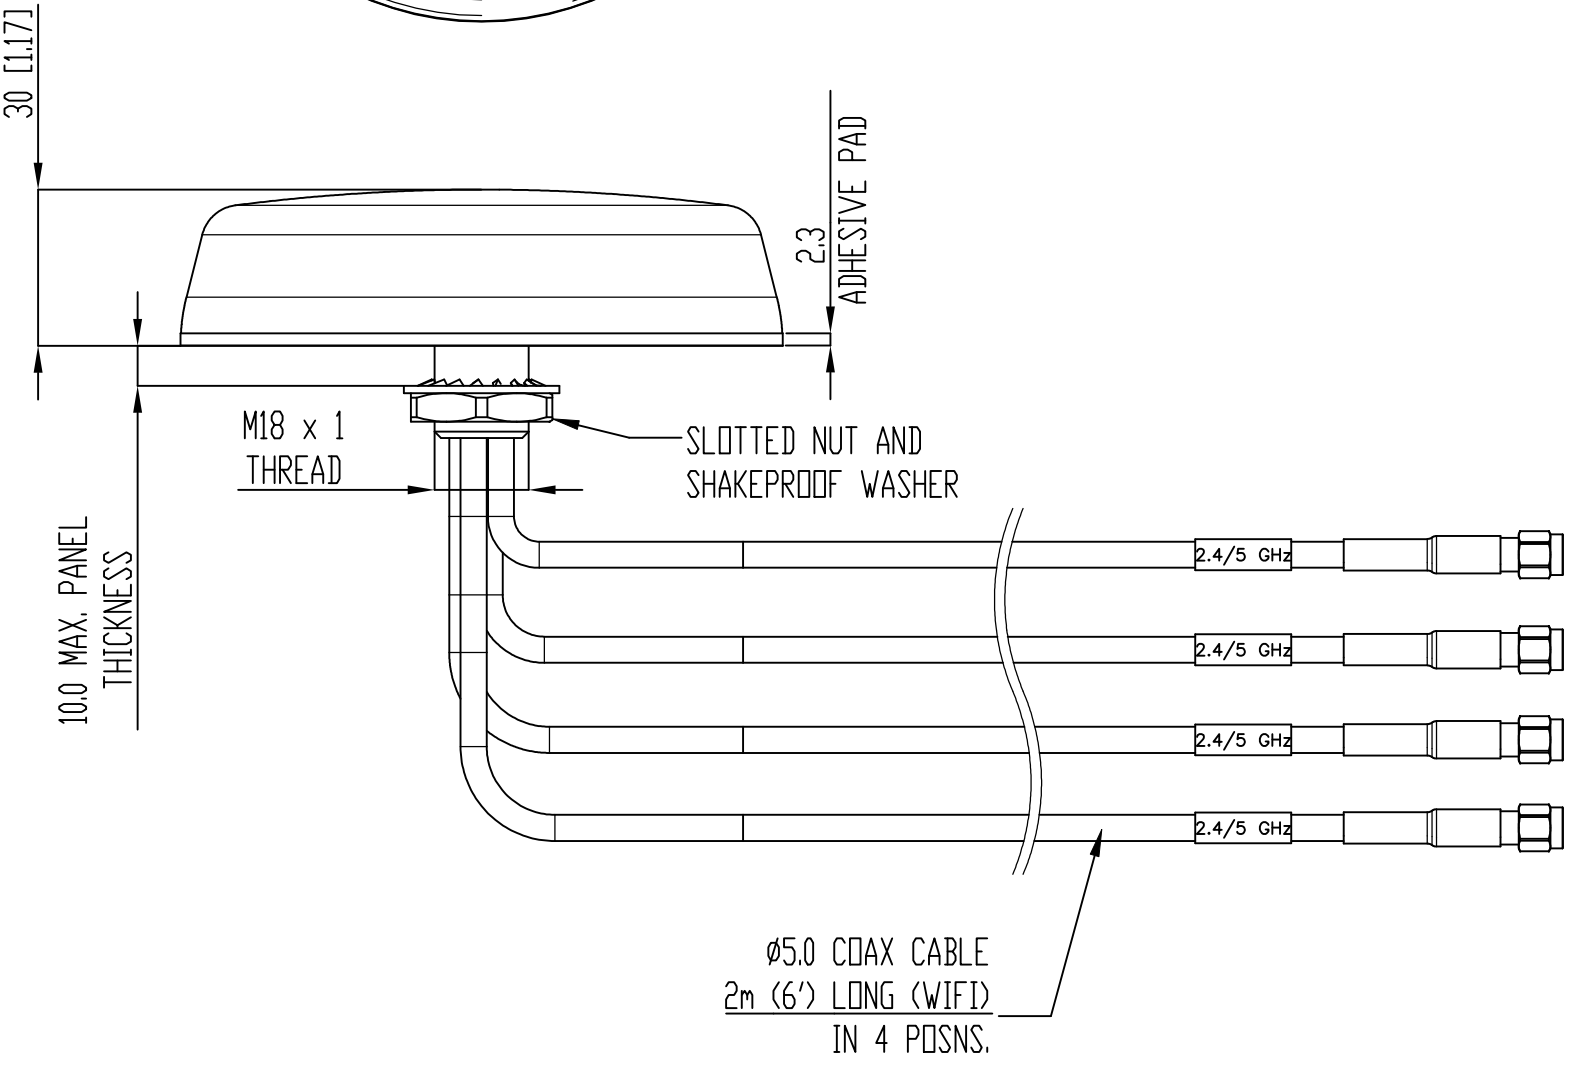

REVISIONS				
P	LTR	DESCRIPTION	DATE	APVD
A		INITIAL RELEASE	27NOV2018	GK ES

- NOTES:
- OPERATING FREQUENCIES:
WIFI FEED: 2400/4900-6000 MHz
 - ALL MATERIALS SUPPLIED MUST BE RoHS2 (DIRECTIVE 2011/65/EU) COMPLIANT AND MUST NOT CONTAIN ANY SUBSTANCES OF VERY HIGH CONCERN (SVHCs) LISTED UNDER REACH OR POLY-AROMATIC HYDROCARBONS (PAHs), OR PERSISTENT ORGANIC POLLUTANTS (POPs) CONTROLLED BY THE STOCKHOLM CONVENTION.
 - PATTERN: OMNI-DIRECTIONAL.
 - MAX. INPUT POWER: 10W.
 - OPERATING TEMPERATURE: -30°/+70°C (-22°/+158°F).
 - MATERIAL: GELOY HRA 222F.
 - CABLE MATERIAL: CS32 FLAME RETARDANT TO UN118.01/EN6722/EN45545-2
 - WEIGHT: 225g.
 - TESTED AND APPROVED ACCORDING TO EN45545-2(HL1-3)

2344721-6	CEILING MOUNT ANTENNA MIMO 4X4	RIGHT-ANGLED N PLUGS	WHITE
2344721-5	CEILING MOUNT ANTENNA MIMO 3X3		
2344721-4	CEILING MOUNT ANTENNA MIMO 2X2	REVERSE POLARITY SMA PLUGS	
2344721-3	CEILING MOUNT ANTENNA MIMO 4X4		
2344721-2	CEILING MOUNT ANTENNA MIMO 3X3		
2344721-1	CEILING MOUNT ANTENNA MIMO 2X2		
TE P/N	DESCRIPTION	TERMINATION	COLOR

THIS DRAWING IS A CONTROLLED DOCUMENT.		DWN GOPALKRISHNA H.V.	TE Connectivity	
DIMENSIONS: mm [INCHES]		CHK E STELLINGA	CEILING MOUNT ANTENNA MIMO	
TOLERANCES UNLESS OTHERWISE SPECIFIED:		APVD E STELLINGA	NAME	
0 PLC ± 0.5		PRODUCT SPEC	-	
1 PLC ± 0.2		APPLICATION SPEC	-	
2 PLC ± 0.1		SIZE	CAGE CODE	DRAWING NO
3 PLC ± -		0	A2	00779
4 PLC ± -		WEIGHT	C-2344721	
ANGLES ± 1°		CUSTOMER DRAWING		
FINISH		SCALE	SHEET	REV
-		1:1	1 of 1	A