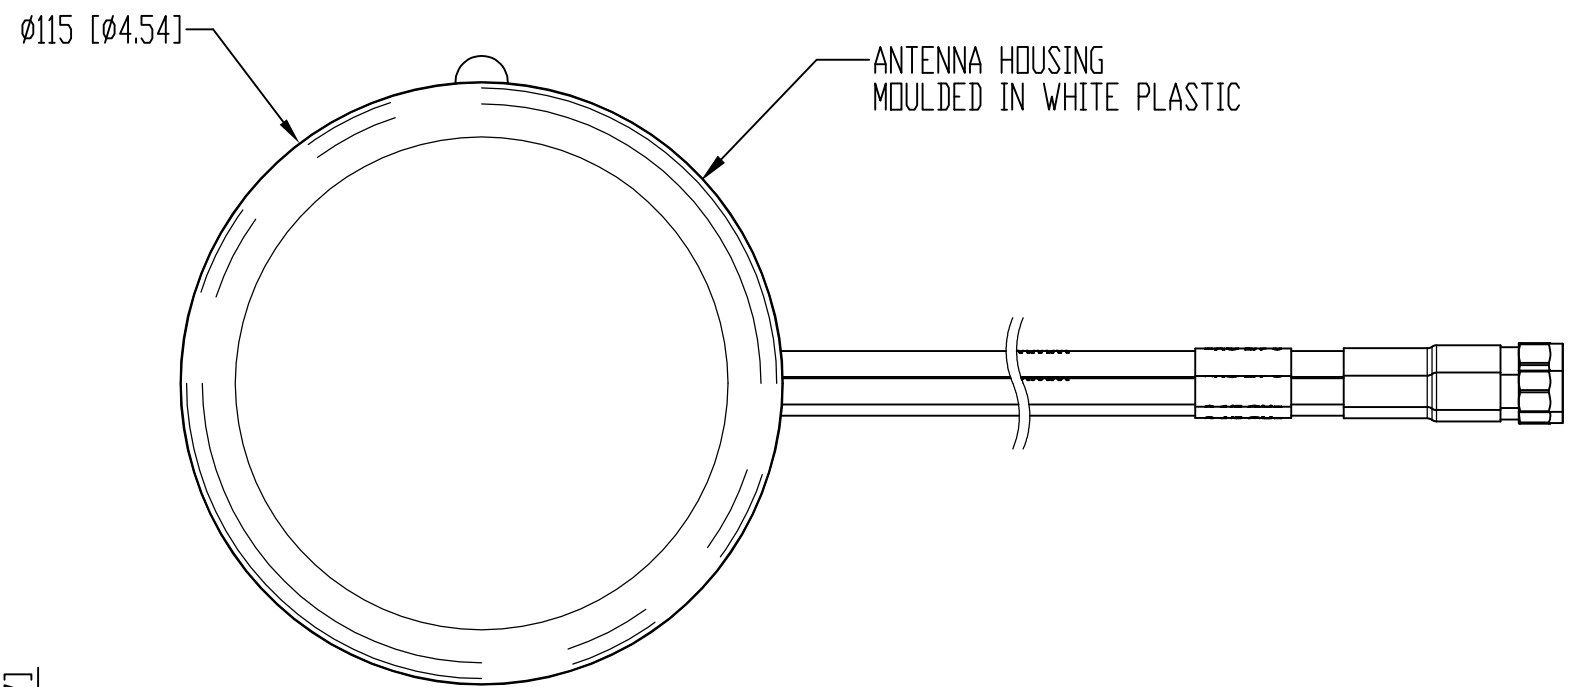

REVISIONS				
P	LTR	DESCRIPTION	DATE	APVD
A		INITIAL RELEASE	27NOV2018	GK ES

- NOTES:
- OPERATING FREQUENCIES:
WIFI FEED: 2400/4900-6000 MHz
 - ALL MATERIALS SUPPLIED MUST BE RoHS2 (DIRECTIVE 2011/65/EU) COMPLIANT AND MUST NOT CONTAIN ANY SUBSTANCES OF VERY HIGH CONCERN (SVHCs) LISTED UNDER REACH OR POLY-AROMATIC HYDROCARBONS (PAHs), OR PERSISTENT ORGANIC POLLUTANTS (POPs) CONTROLLED BY THE STOCKHOLM CONVENTION.
 - PATTERN: OMNI-DIRECTIONAL.
 - MAX. INPUT POWER: 10W.
 - OPERATING TEMPERATURE: -30°/+70°C (-22°/+158°F).
 - MATERIAL: GELOY HRA 222F.
 - CABLE MATERIAL: CS32 FLAME RETARDANT TO UN118.01/EN6722/EN45545-2
 - WEIGHT: 225g.
 - TESTED AND APPROVED ACCORDING TO EN45545-2(HL1-3)